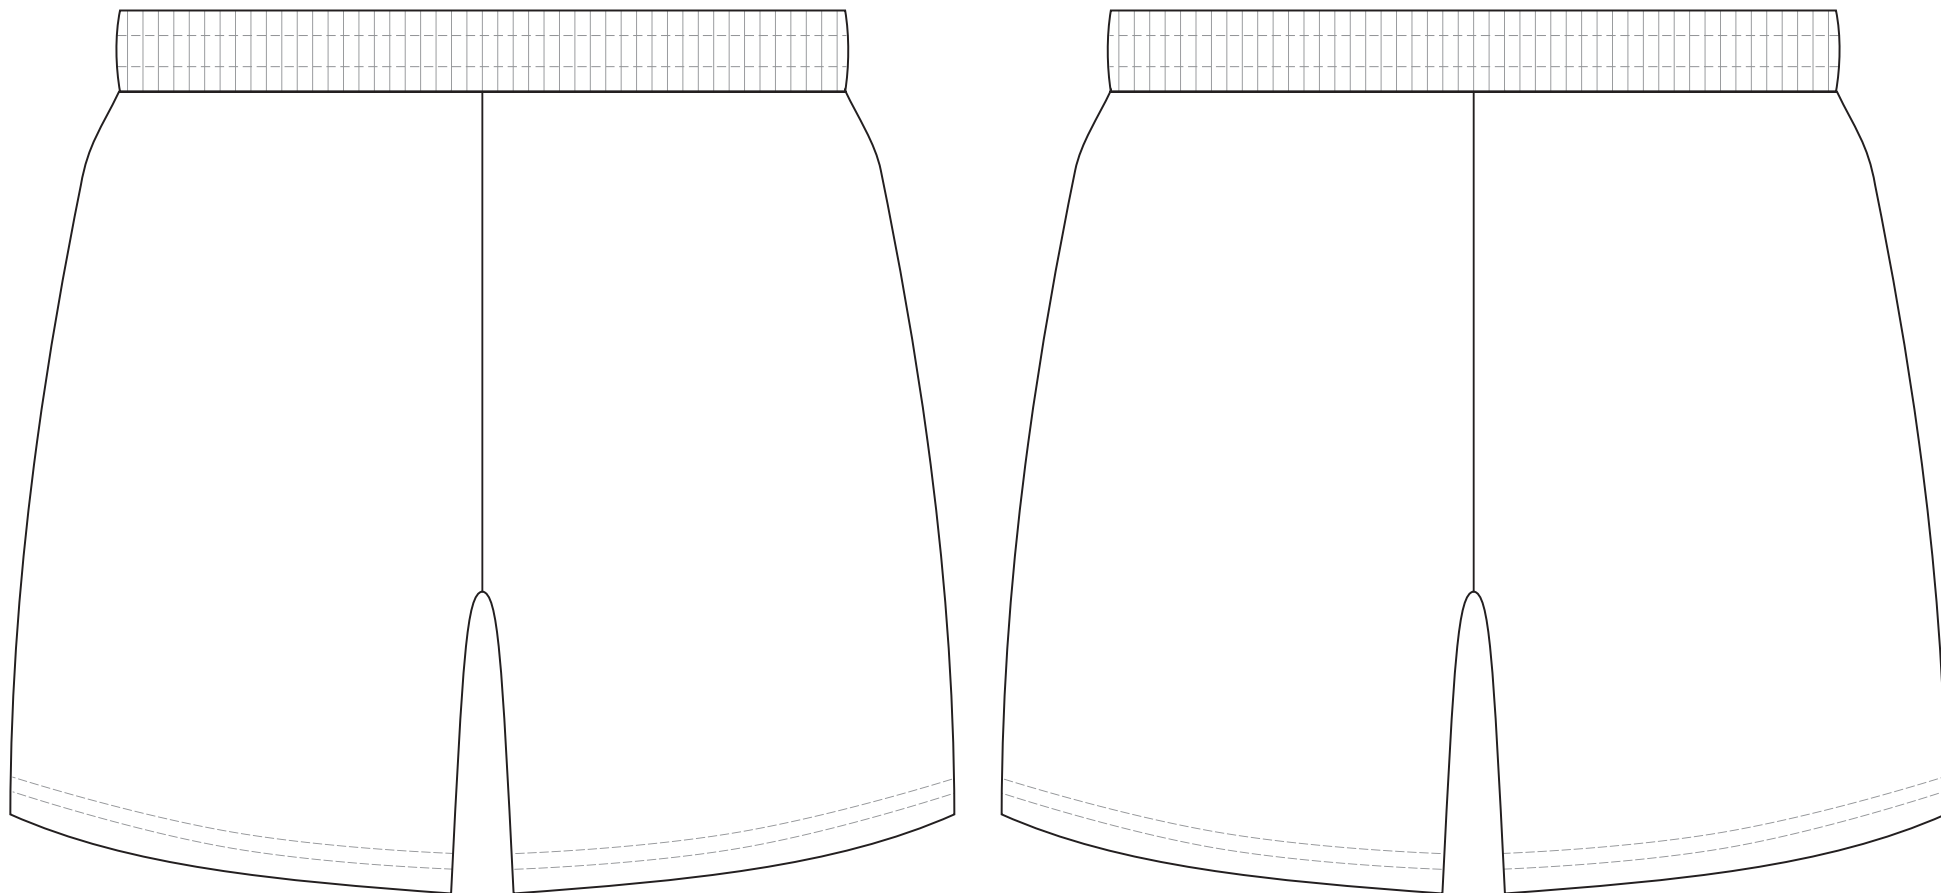

**Drawstring  
Colours**

**BRANDING SPECIFICATIONS - Custom Womens Soccer Shorts - 123357**

The garments comes with a mandatory size label and care label.

Drawstring is available in black or white.

Close match pantone colours. Metallic, neon or pastel colours are not available.

100% of Actual Size  
Sublimation custom tag

Dotted line = Stitch line

---

## BRANDING SPECIFICATIONS - Custom Womens Soccer Shorts - 123357

Default is to have no tag, please confirm in your order if you require a custom tag (*free of charge*).

Material is 100% polyester satin.

Printing via sublimation, due to the nature of sublimation, artwork particularly fine detail/text may experience minor colour bleed across adjacent design elements.

Metallic, neon or pastel colours are not available.