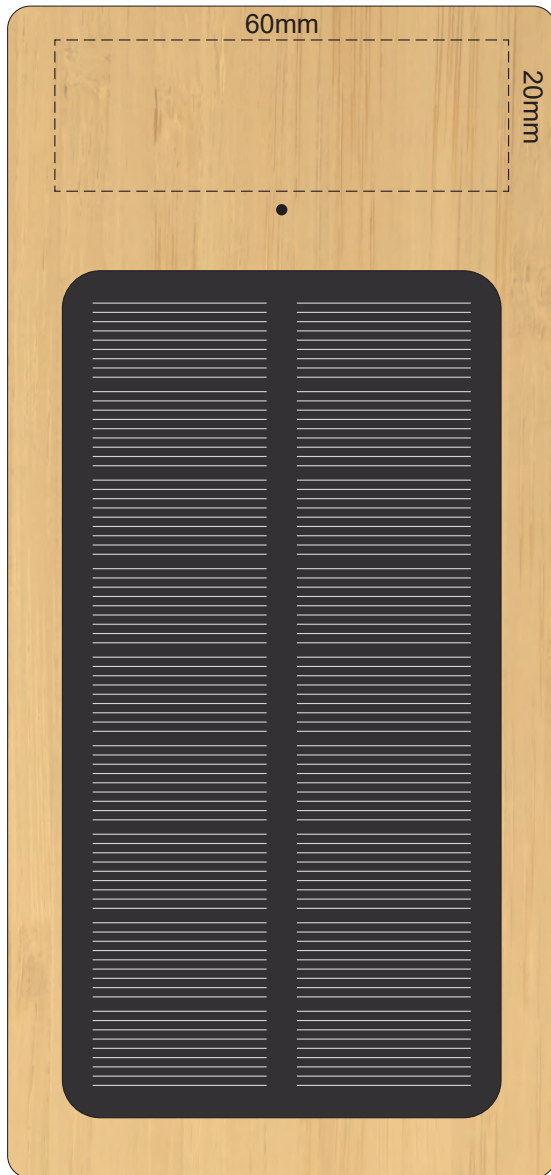

100% of Actual Size
Pad Print

FRONT ONLY

100% of Actual Size
Direct Digital

FRONT ONLY

100% of Actual Size
Laser Engraving

FRONT

100% of Actual Size
Laser Engraving

BACK

This product is a natural material, please allow for variances in grain pattern and branding.

 Engraves to a natural etch

100% of Actual Size
Pad Print