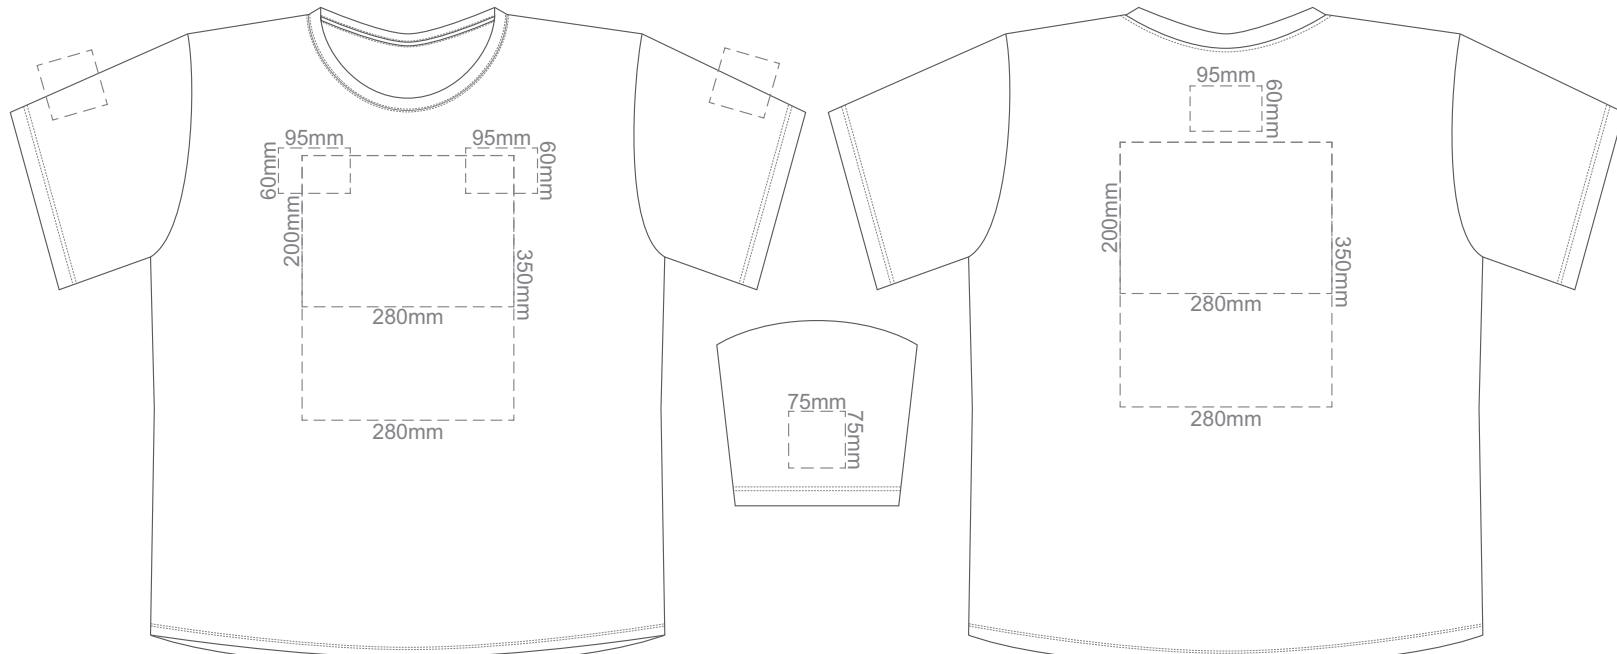

**FRONT XL**

Print area 280x200mm can be rotated to best suit.

**BACK XL**

Print area 280x200mm can be rotated to best suit.

10% of Actual Size  
Embroidery

**FRONT XL**

Eggshell
Grey
Ecrú
Petrol
Navy
Carbon

10% of Actual Size  
Screen Print

**FRONT 2XL**

**BACK 2XL**

10% of Actual Size  
Colourflex Transfer  
Faux Embroidery

Print area 280x200mm can be rotated to best suit.

**FRONT 2XL**

Print area 280x200mm can be rotated to best suit.

**BACK 2XL**

10% of Actual Size  
Embroidery

**FRONT 2XL**

White
Eggshell
Grey
Ecru
Petrol
Navy
Carbon

10% of Actual Size  
Screen Print

**FRONT 3XL**

**BACK 3XL**

10% of Actual Size  
Colourflex Transfer  
Faux Embroidery

**BACK 4XL**

10% of Actual Size  
Colourflex Transfer  
Faux Embroidery

Print area 280x200mm can be rotated to best suit.

**FRONT 4XL**

Print area 280x200mm can be rotated to best suit.

**BACK 4XL**

10% of Actual Size  
Embroidery