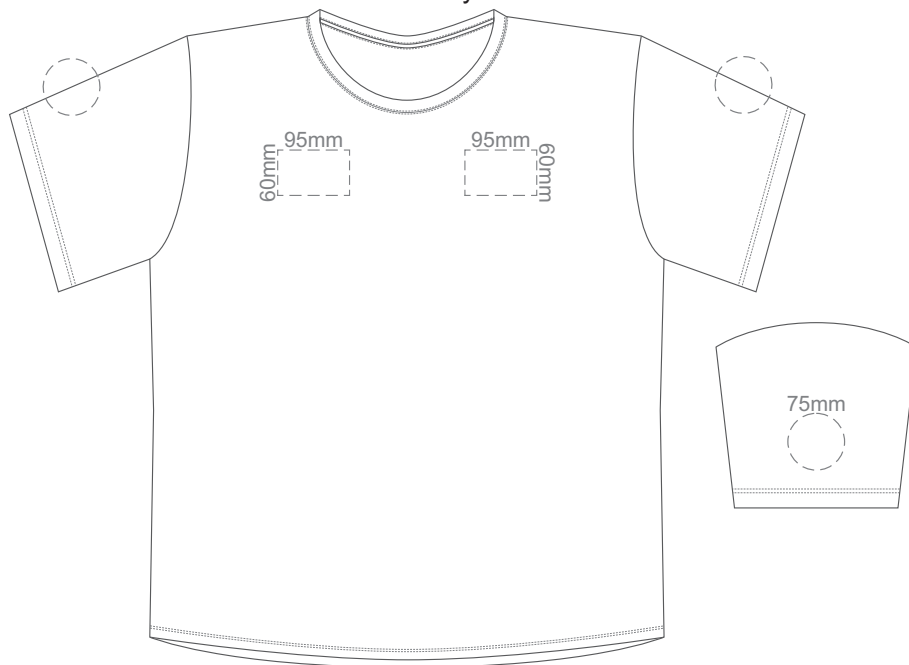

**BACK SMALL**

10% of Actual Size  
Colourflex Transfer  
Faux Embroidery

Print area 280x200mm can be rotated to best suit.

**FRONT SMALL**

Print area 280x200mm can be rotated to best suit.

**BACK SMALL**

10% of Actual Size  
Embroidery

**BACK 2XL**

10% of Actual Size  
Embroidery

**FRONT 2XL**

White
Eggshell
Grey
Ecru
Petrol
Navy
Carbon

10% of Actual Size  
Screen Print

**FRONT 3XL**

**BACK 3XL**

10% of Actual Size  
Colourflex Transfer  
Faux Embroidery

Print area 280x200mm can be rotated to best suit.

**FRONT 3XL**

Print area 280x200mm can be rotated to best suit.

**BACK 3XL**

10% of Actual Size  
Embroidery

FRONT 3XL

10% of Actual Size  
Screen Print

**FRONT 4XL**

**BACK 4XL**

10% of Actual Size  
Colourflex Transfer  
Faux Embroidery

Print area 280x200mm can be rotated to best suit.

**FRONT 4XL**

Print area 280x200mm can be rotated to best suit.

**BACK 4XL**

10% of Actual Size  
Embroidery