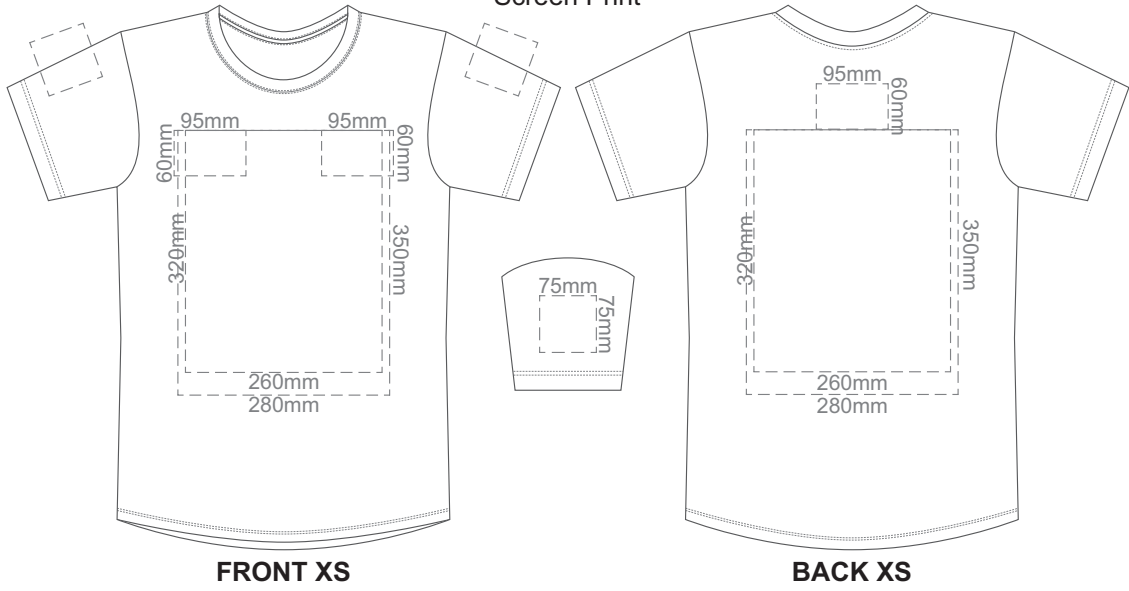

10% of Actual Size  
Screen Print

10% of Actual Size  
Colourflex Transfer  
Faux Embroidery

10% of Actual Size  
Embroidery

White
Eggshell
Grey
Ecru
Petrol
Navy
Carbon

10% of Actual Size  
Screen Print

**FRONT SMALL**

**BACK SMALL**

10% of Actual Size  
Colourflex Transfer  
Faux Embroidery

Print area 280x200mm can be rotated to best suit.

**FRONT SMALL**

Print area 280x200mm can be rotated to best suit.

**BACK SMALL**

10% of Actual Size  
Embroidery

**FRONT SMALL**

White
Eggshell
Grey
Ecrú
Petrol
Navy
Carbon

10% of Actual Size  
Screen Print

**FRONT MEDIUM**

**BACK MEDIUM**

10% of Actual Size  
Colourflex Transfer  
Faux Embroidery

Print area 280x200mm can be rotated to best suit.

**FRONT LARGE**

**BACK LARGE**

10% of Actual Size  
Colourflex Transfer  
Faux Embroidery

Print area 280x200mm can be rotated to best suit.

**FRONT LARGE**

Print area 280x200mm can be rotated to best suit.