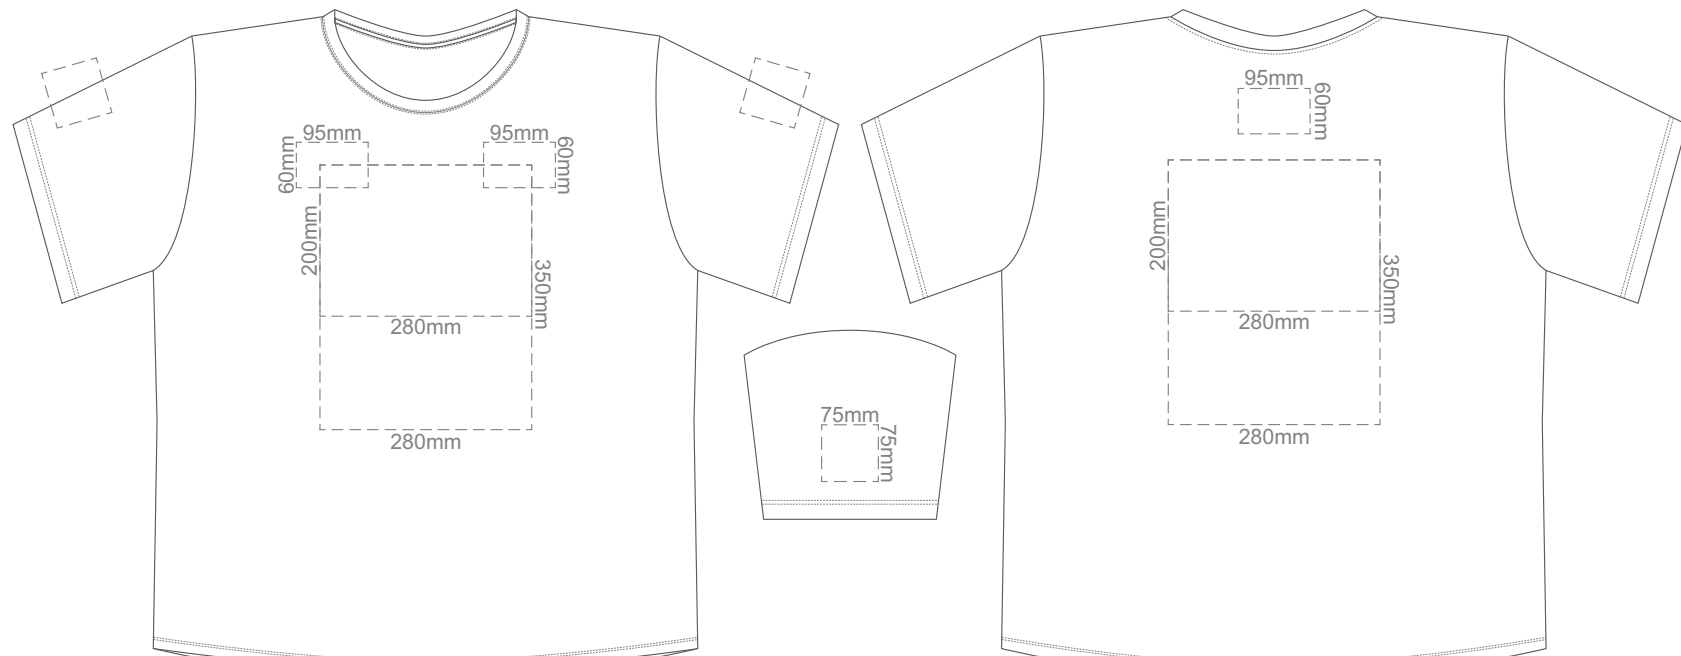

**FRONT XL**

Print area 280x200mm can be rotated to best suit.

**BACK XL**

Print area 280x200mm can be rotated to best suit.

10% of Actual Size  
Embroidery

**FRONT XL**

Eggshell
Grey
Ecrú
Petrol
Navy
Carbon

10% of Actual Size  
Screen Print

**FRONT 2XL**

**BACK 2XL**

10% of Actual Size  
Colourflex Transfer  
Faux Embroidery

Print area 280x200mm can be rotated to best suit.

**FRONT 2XL**

Print area 280x200mm can be rotated to best suit.

Print area 280x200mm can be rotated to best suit.

**FRONT 3XL**

Print area 280x200mm can be rotated to best suit.

**BACK 3XL**

10% of Actual Size  
Embroidery

FRONT 3XL

10% of Actual Size  
Screen Print

**FRONT 4XL**

**BACK 4XL**

10% of Actual Size  
Colourflex Transfer  
Faux Embroidery

Print area 280x200mm can be rotated to best suit.

**FRONT 4XL**

Print area 280x200mm can be rotated to best suit.

**BACK 4XL**

10% of Actual Size  
Embroidery