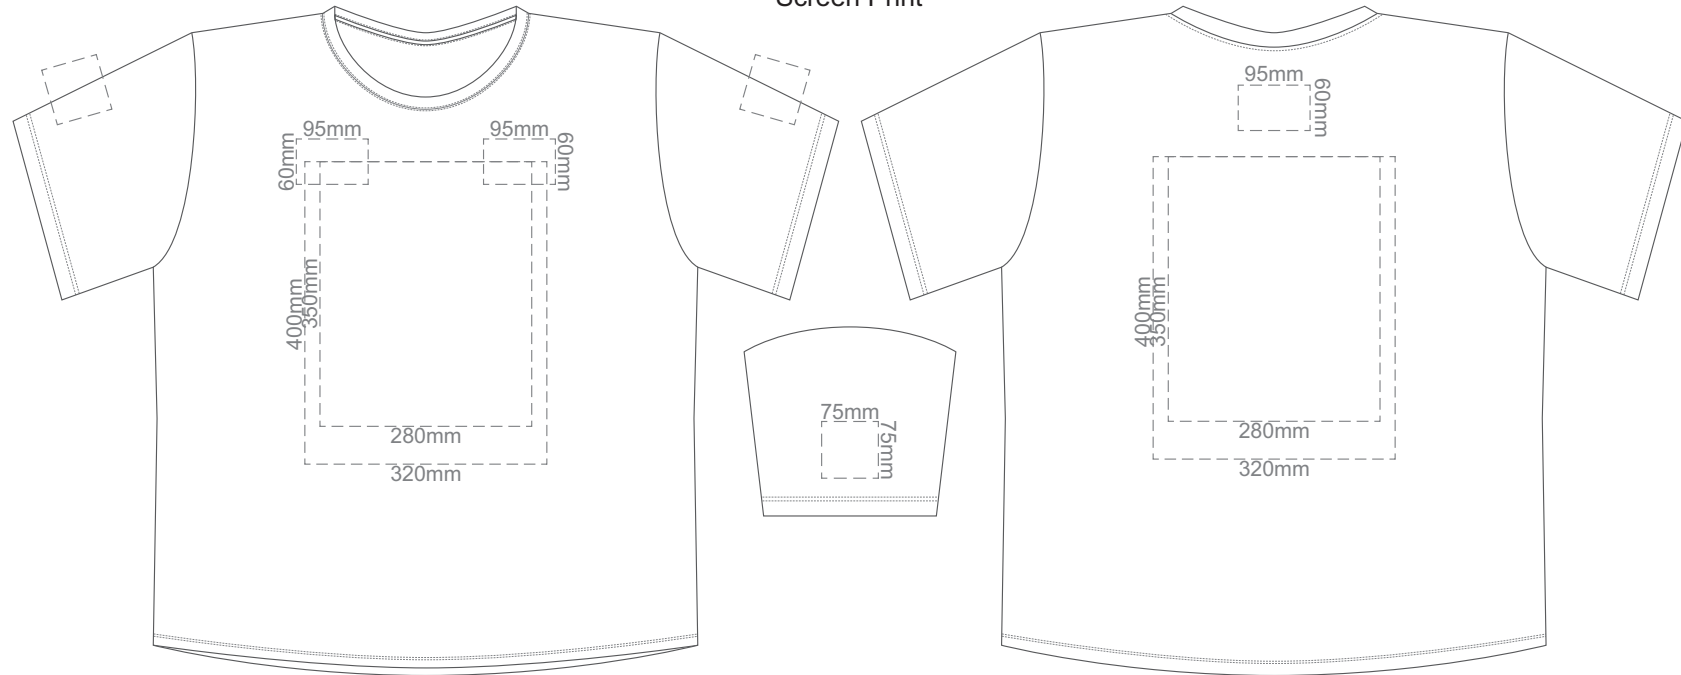

**FRONT XL**

Print area 280x200mm can be rotated to best suit.

**BACK XL**

Print area 280x200mm can be rotated to best suit.

10% of Actual Size  
Embroidery

**FRONT XL**

Eggshell
Grey
Ecrú
Petrol
Navy
Carbon

10% of Actual Size  
Screen Print

**FRONT 2XL**

**BACK 2XL**

10% of Actual Size  
Colourflex Transfer  
Faux Embroidery

Print area 280x200mm can be rotated to best suit.

**FRONT 2XL**

Print area 280x200mm can be rotated to best suit.

Print area 280x200mm can be rotated to best suit.

**FRONT 3XL**

Print area 280x200mm can be rotated to best suit.

**BACK 3XL**

10% of Actual Size  
Embroidery

FRONT 3XL

10% of Actual Size  
Screen Print

**FRONT 4XL**

**BACK 4XL**

10% of Actual Size  
Colourflex Transfer  
Faux Embroidery

Print area 280x200mm can be rotated to best suit.

**FRONT 4XL**

Print area 280x200mm can be rotated to best suit.

**BACK 4XL**

10% of Actual Size  
Embroidery