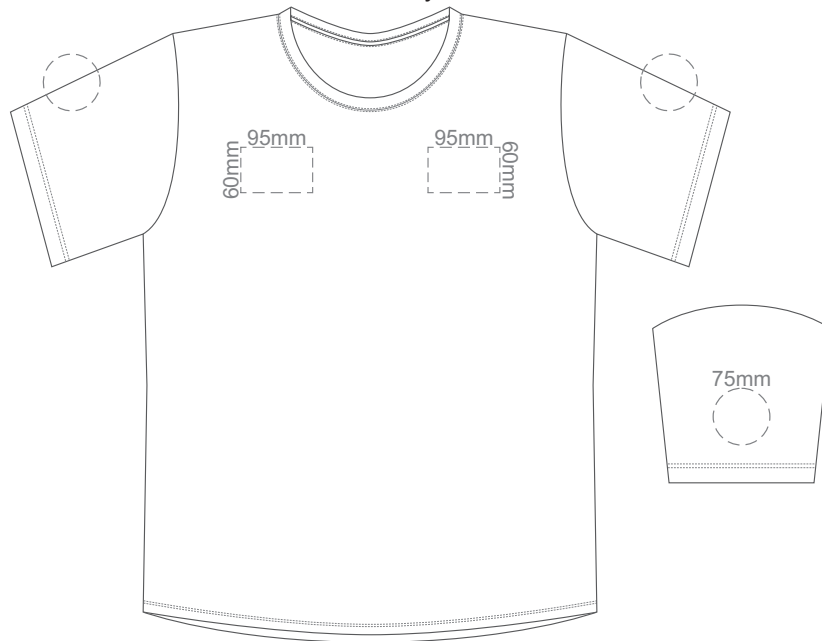

**FRONT LARGE**

**BACK LARGE**

10% of Actual Size  
Colourflex Transfer  
Faux Embroidery

Print area 280x200mm can be rotated to best suit.

**FRONT LARGE**

Print area 280x200mm can be rotated to best suit.

**BACK LARGE**

10% of Actual Size  
Embroidery

**FRONT LARGE**

White
Eggshell
Grey
Ecru
Petrol
Navy
Carbon

10% of Actual Size  
Screen Print

**FRONT XL**

**BACK XL**

10% of Actual Size  
Colourflex Transfer  
Faux Embroidery

**FRONT XL**

Print area 280x200mm can be rotated to best suit.

**BACK XL**

Print area 280x200mm can be rotated to best suit.

10% of Actual Size  
Embroidery

**FRONT XL**

Eggshell
Grey
Ecrú
Petrol
Navy
Carbon

10% of Actual Size  
Screen Print

**FRONT 2XL**

**BACK 2XL**

10% of Actual Size  
Colourflex Transfer  
Faux Embroidery

Print area 280x200mm can be rotated to best suit.

**FRONT 2XL**

Print area 280x200mm can be rotated to best suit.