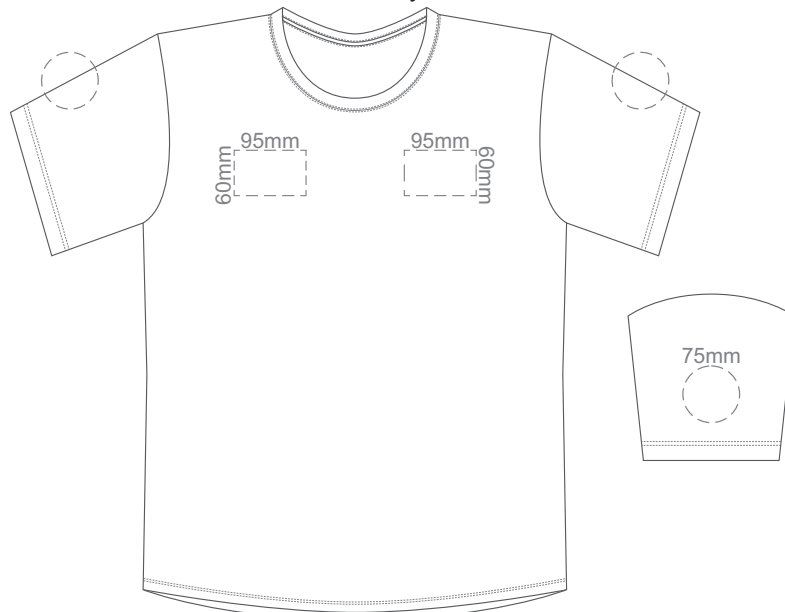

10% of Actual Size
Embroidery

FRONT LARGE

White
Eggshell
Grey
Ecru
Petrol
Navy
Carbon