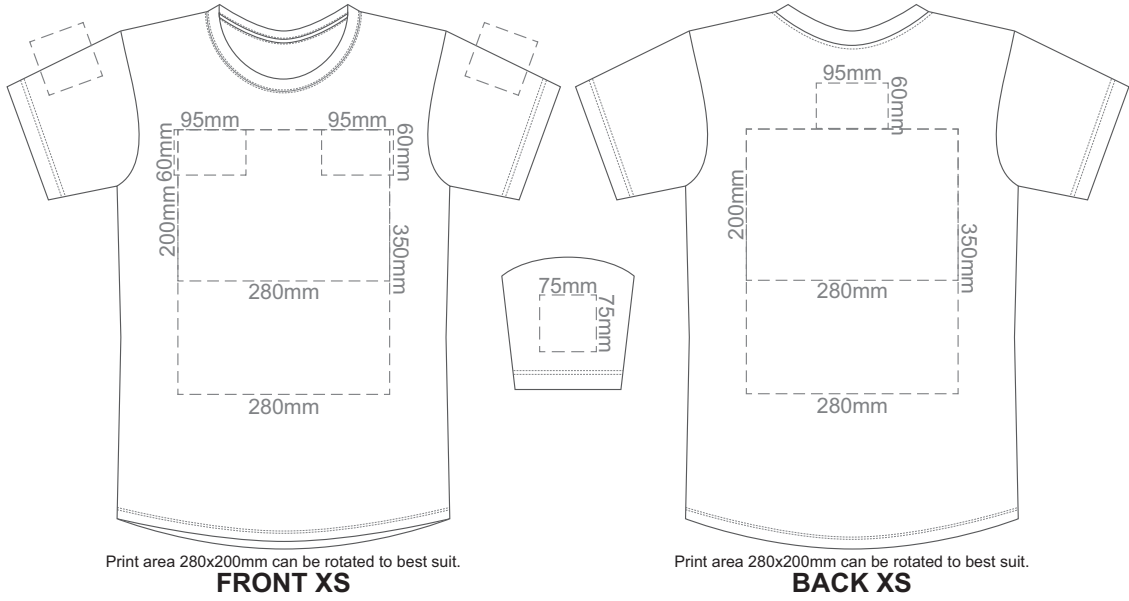

10% of Actual Size  
Screen Print

10% of Actual Size  
Colourflex Transfer  
Faux Embroidery

10% of Actual Size  
Embroidery

White
Eggshell
Grey
Ecru
Petrol
Navy
Carbon

10% of Actual Size  
Screen Print

**FRONT SMALL**

**BACK SMALL**

10% of Actual Size  
Colourflex Transfer  
Faux Embroidery

Print area 280x200mm can be rotated to best suit.

**FRONT SMALL**

Print area 280x200mm can be rotated to best suit.

**BACK SMALL**

10% of Actual Size  
Embroidery

**FRONT SMALL**

White
Eggshell
Grey
Ecrú
Petrol
Navy
Carbon

10% of Actual Size  
Screen Print

**FRONT MEDIUM**

**BACK MEDIUM**

10% of Actual Size  
Colourflex Transfer  
Faux Embroidery

Print area 280x200mm can be rotated to best suit.

**FRONT LARGE**

**BACK LARGE**

10% of Actual Size  
Colourflex Transfer  
Faux Embroidery

Print area 280x200mm can be rotated to best suit.

**FRONT LARGE**

Print area 280x200mm can be rotated to best suit.