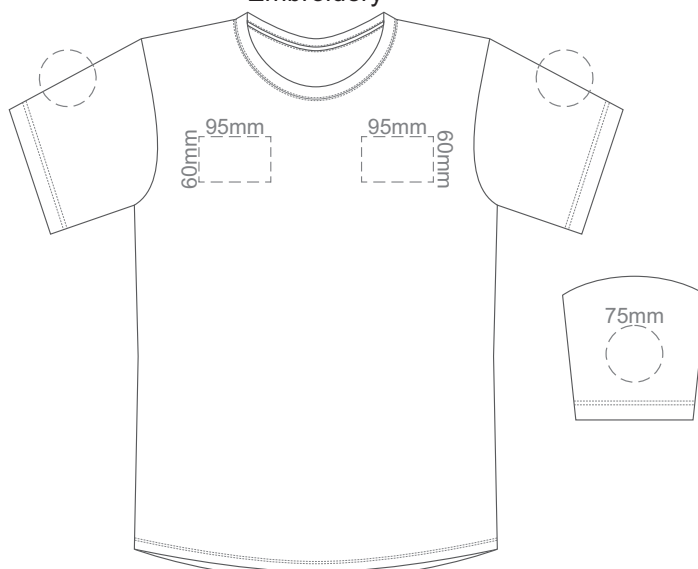

10% of Actual Size  
Screen Print

10% of Actual Size  
Colourflex Transfer  
Faux Embroidery

10% of Actual Size  
Embroidery

White
Eggshell
Grey
Ecru
Petrol
Navy
Carbon

10% of Actual Size  
Screen Print

**FRONT SMALL**

**BACK SMALL**

10% of Actual Size  
Colourflex Transfer  
Faux Embroidery

Print area 280x200mm can be rotated to best suit.

**FRONT SMALL**

Print area 280x200mm can be rotated to best suit.

**BACK SMALL**

10% of Actual Size  
Embroidery

**FRONT SMALL**

White
Eggshell
Grey
Ecrú
Petrol
Navy
Carbon

10% of Actual Size  
Screen Print

**FRONT MEDIUM**

**BACK MEDIUM**

10% of Actual Size  
Colourflex Transfer  
Faux Embroidery

Print area 280x200mm can be rotated to best suit.

**FRONT LARGE**

**BACK LARGE**

10% of Actual Size  
Colourflex Transfer  
Faux Embroidery

Print area 280x200mm can be rotated to best suit.

**FRONT LARGE**

Print area 280x200mm can be rotated to best suit.