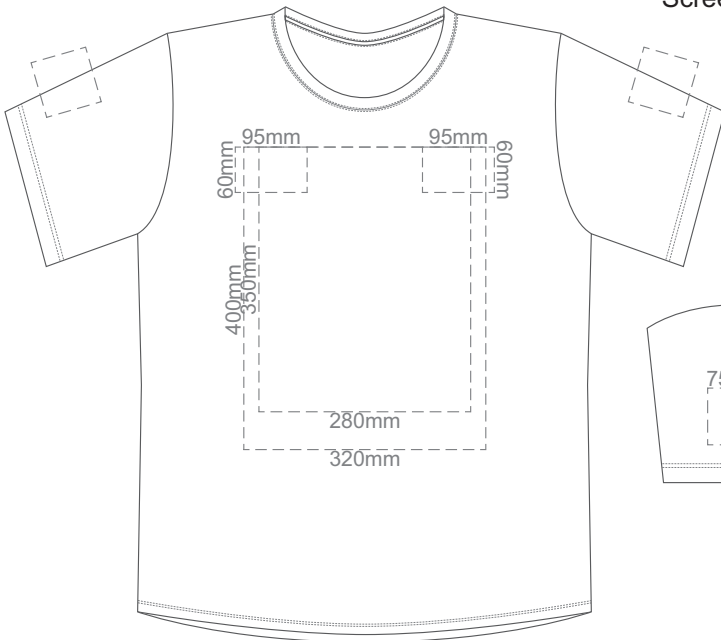

**FRONT LARGE**

**BACK LARGE**

10% of Actual Size  
Colourflex Transfer  
Faux Embroidery

Print area 280x200mm can be rotated to best suit.

**FRONT LARGE**

Print area 280x200mm can be rotated to best suit.

**BACK LARGE**

10% of Actual Size  
Embroidery

**FRONT LARGE**

White
Eggshell
Grey
Ecru
Petrol
Navy
Carbon

10% of Actual Size  
Screen Print

**FRONT XL**

**BACK XL**

10% of Actual Size  
Colourflex Transfer  
Faux Embroidery

**FRONT XL**

Print area 280x200mm can be rotated to best suit.

**BACK XL**

Print area 280x200mm can be rotated to best suit.

10% of Actual Size  
Embroidery

**FRONT XL**

Eggshell
Grey
Ecrú
Petrol
Navy
Carbon

10% of Actual Size  
Screen Print

**FRONT 2XL**

**BACK 2XL**

10% of Actual Size  
Colourflex Transfer  
Faux Embroidery

Print area 280x200mm can be rotated to best suit.

**FRONT 2XL**

Print area 280x200mm can be rotated to best suit.