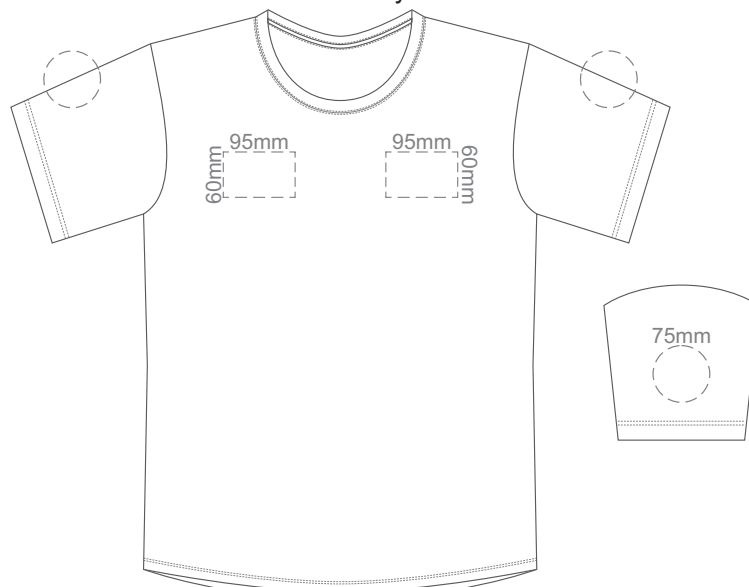

**BACK SMALL**

10% of Actual Size  
Colourflex Transfer  
Faux Embroidery

Print area 280x200mm can be rotated to best suit.

**FRONT SMALL**

Print area 280x200mm can be rotated to best suit.

**BACK SMALL**

10% of Actual Size  
Embroidery

**FRONT SMALL**

White
Eggshell
Grey
Ecrú
Petrol
Navy
Carbon

10% of Actual Size  
Screen Print

**FRONT MEDIUM**

**BACK MEDIUM**

10% of Actual Size  
Colourflex Transfer  
Faux Embroidery

Print area 280x200mm can be rotated to best suit.

**FRONT MEDIUM**

Print area 280x200mm can be rotated to best suit.

**BACK MEDIUM**

10% of Actual Size  
Embroidery

**FRONT MEDIUM**

White
Eggshell
Grey
Ecru
Petrol
Navy
Carbon

10% of Actual Size  
Screen Print

**FRONT LARGE**

**BACK LARGE**

10% of Actual Size  
Colourflex Transfer  
Faux Embroidery

Print area 280x200mm can be rotated to best suit.

**FRONT LARGE**

Print area 280x200mm can be rotated to best suit.