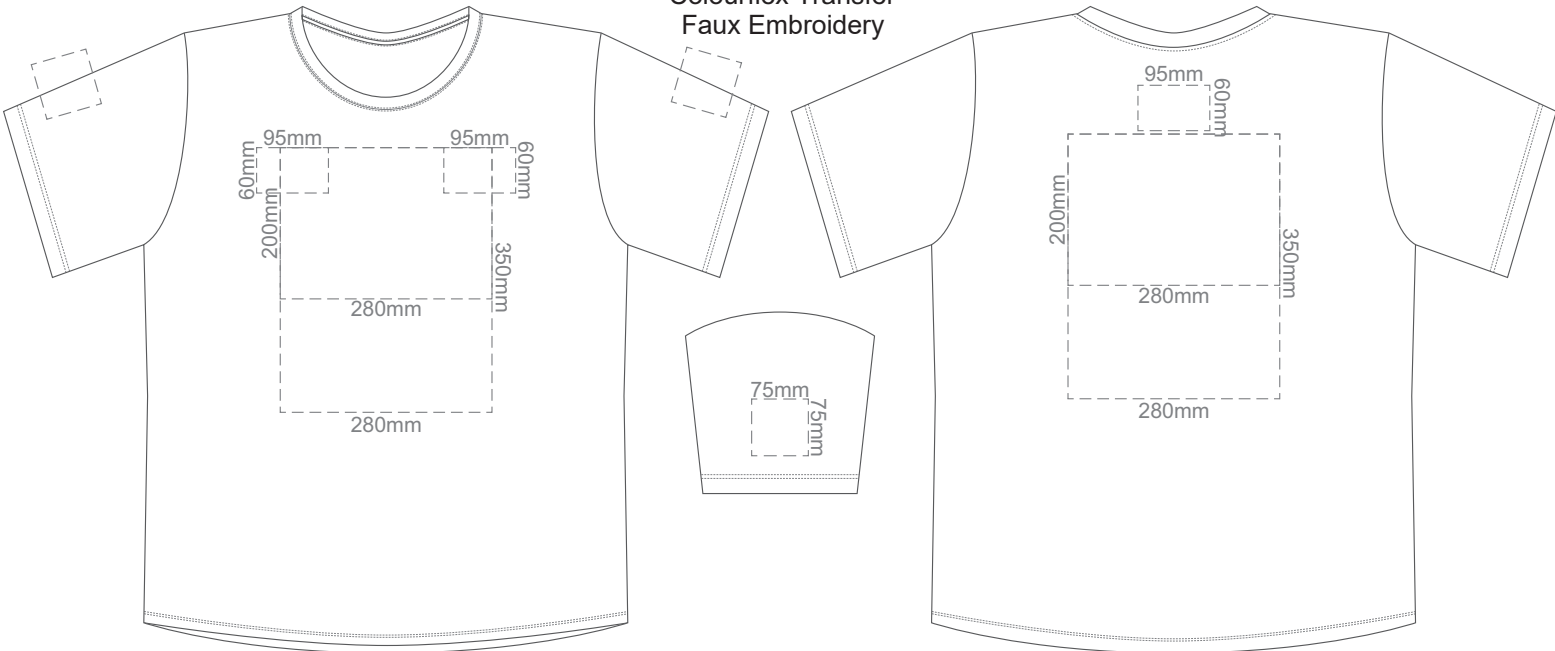

**BACK SMALL**

10% of Actual Size  
Colourflex Transfer  
Faux Embroidery

Print area 280x200mm can be rotated to best suit.

**FRONT SMALL**

Print area 280x200mm can be rotated to best suit.

**BACK SMALL**

10% of Actual Size  
Embroidery

**FRONT LARGE**

**BACK LARGE**

10% of Actual Size  
Colourflex Transfer  
Faux Embroidery

Print area 280x200mm can be rotated to best suit.

**FRONT LARGE**

Print area 280x200mm can be rotated to best suit.

**FRONT XL**

Print area 280x200mm can be rotated to best suit.

**BACK XL**

Print area 280x200mm can be rotated to best suit.

10% of Actual Size  
Embroidery

**FRONT XL**

Eggshell
Grey
Ecrú
Petrol
Navy
Carbon

10% of Actual Size  
Screen Print

**FRONT 2XL**

**BACK 2XL**

10% of Actual Size  
Colourflex Transfer  
Faux Embroidery

Print area 280x200mm can be rotated to best suit.

**FRONT 2XL**

Print area 280x200mm can be rotated to best suit.