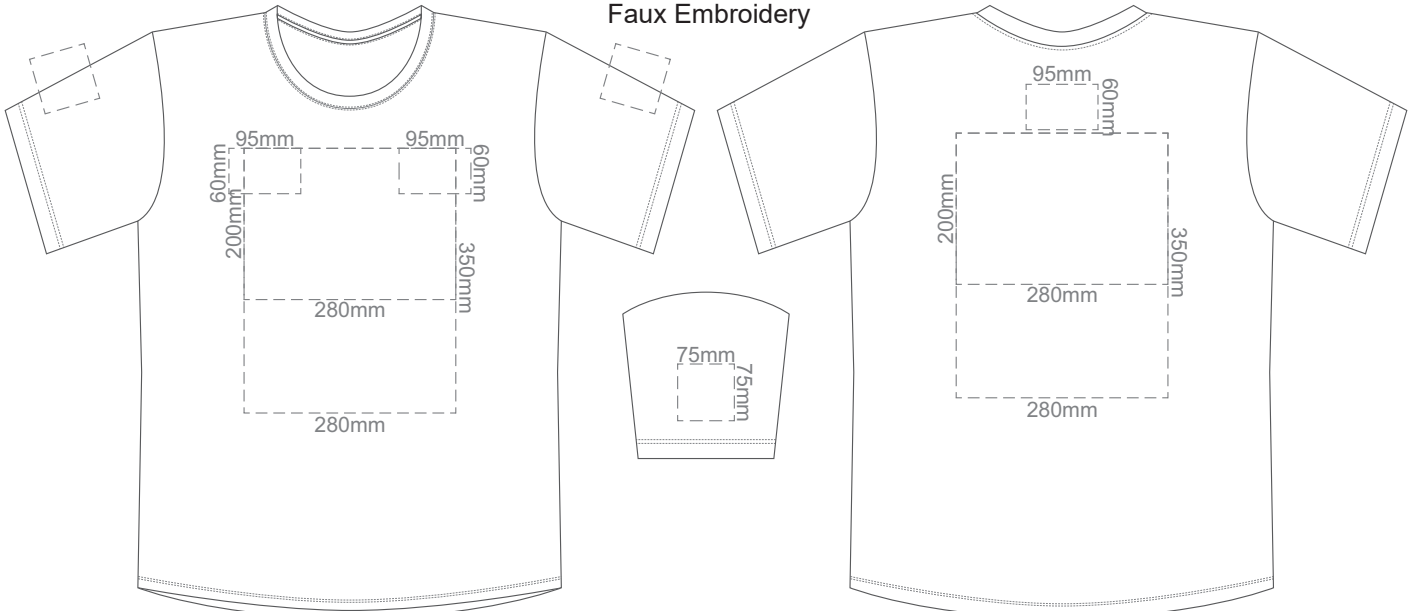

**BACK SMALL**

10% of Actual Size  
Colourflex Transfer  
Faux Embroidery

Print area 280x200mm can be rotated to best suit.

**FRONT SMALL**

Print area 280x200mm can be rotated to best suit.

**BACK SMALL**

10% of Actual Size  
Embroidery

**FRONT SMALL**

White
Eggshell
Grey
Ecrú
Petrol
Navy
Carbon

10% of Actual Size  
Screen Print

**FRONT MEDIUM**

**BACK MEDIUM**

10% of Actual Size  
Colourflex Transfer  
Faux Embroidery

Print area 280x200mm can be rotated to best suit.

**FRONT MEDIUM**

Print area 280x200mm can be rotated to best suit.

**BACK MEDIUM**

10% of Actual Size  
Embroidery

**FRONT MEDIUM**

White
Eggshell
Grey
Ecru
Petrol
Navy
Carbon

10% of Actual Size  
Screen Print

**FRONT LARGE**

**BACK LARGE**

10% of Actual Size  
Colourflex Transfer  
Faux Embroidery

Print area 280x200mm can be rotated to best suit.

**FRONT LARGE**

Print area 280x200mm can be rotated to best suit.