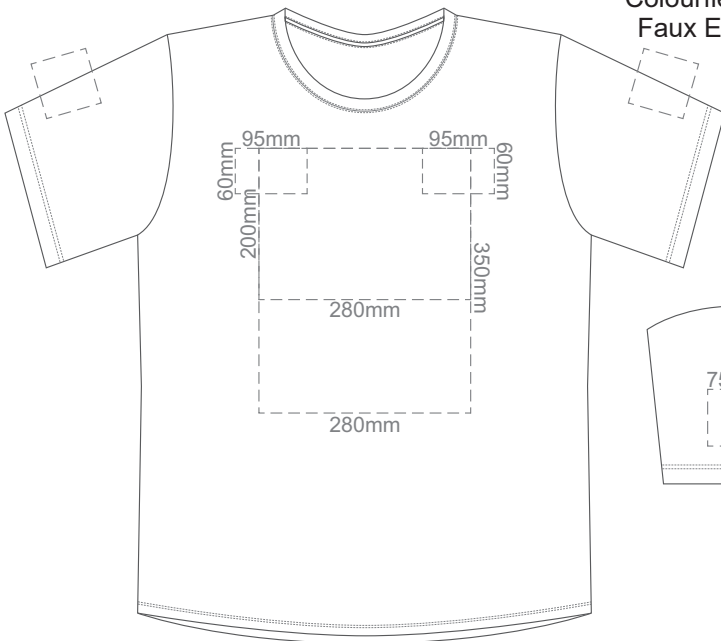

**FRONT LARGE**

**BACK LARGE**

10% of Actual Size  
Colourflex Transfer  
Faux Embroidery

Print area 280x200mm can be rotated to best suit.

**FRONT LARGE**

Print area 280x200mm can be rotated to best suit.

**BACK LARGE**

10% of Actual Size  
Embroidery

**FRONT LARGE**

White
Eggshell
Grey
Ecru
Petrol
Navy
Carbon

10% of Actual Size  
Screen Print

**FRONT XL**

**BACK XL**

10% of Actual Size  
Colourflex Transfer  
Faux Embroidery

**FRONT XL**

Print area 280x200mm can be rotated to best suit.

**BACK XL**

Print area 280x200mm can be rotated to best suit.

10% of Actual Size  
Embroidery

**FRONT XL**

Eggshell
Grey
Ecrú
Petrol
Navy
Carbon

10% of Actual Size  
Screen Print

**FRONT 2XL**

**BACK 2XL**

10% of Actual Size  
Colourflex Transfer  
Faux Embroidery

Print area 280x200mm can be rotated to best suit.

**FRONT 2XL**

Print area 280x200mm can be rotated to best suit.