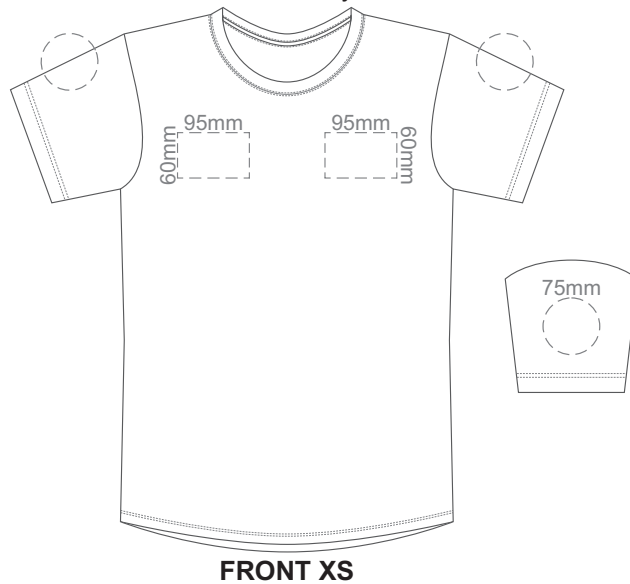

10% of Actual Size  
Screen Print

10% of Actual Size  
Colourflex Transfer  
Faux Embroidery

10% of Actual Size  
Embroidery

White
Eggshell
Grey
Ecru
Petrol
Navy
Carbon

10% of Actual Size  
Screen Print

**FRONT SMALL**

**BACK SMALL**

10% of Actual Size  
Colourflex Transfer  
Faux Embroidery

Print area 280x200mm can be rotated to best suit.

**FRONT SMALL**

Print area 280x200mm can be rotated to best suit.

**BACK SMALL**

10% of Actual Size  
Embroidery

**FRONT SMALL**

White
Eggshell
Grey
Ecrú
Petrol
Navy
Carbon

10% of Actual Size  
Screen Print

**FRONT MEDIUM**

**BACK MEDIUM**

10% of Actual Size  
Colourflex Transfer  
Faux Embroidery

Print area 280x200mm can be rotated to best suit.

**FRONT LARGE**

**BACK LARGE**

10% of Actual Size  
Colourflex Transfer  
Faux Embroidery

Print area 280x200mm can be rotated to best suit.

**FRONT LARGE**

Print area 280x200mm can be rotated to best suit.