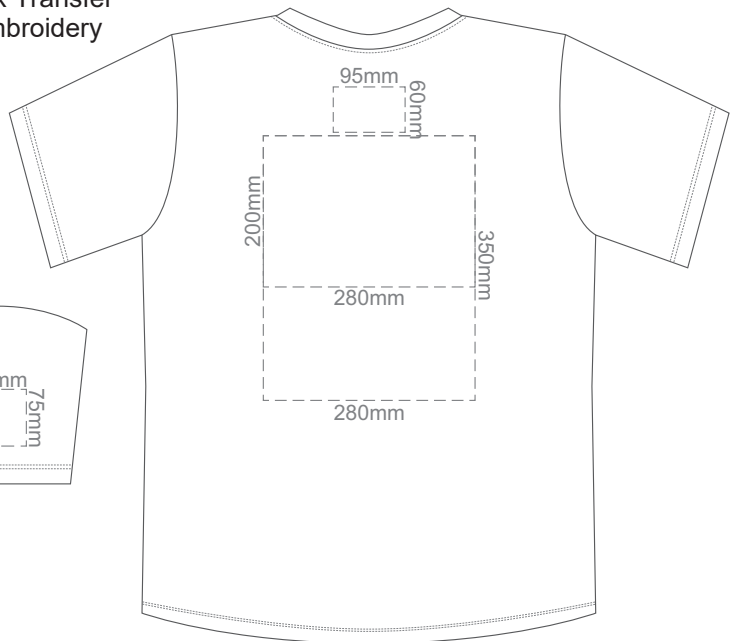

**FRONT SMALL**

White
Eggshell
Grey
Ecrú
Petrol
Navy
Carbon

10% of Actual Size  
Screen Print

**FRONT MEDIUM**

**BACK MEDIUM**

10% of Actual Size  
Colourflex Transfer  
Faux Embroidery

Print area 280x200mm can be rotated to best suit.

**FRONT LARGE**

**BACK LARGE**

10% of Actual Size  
Colourflex Transfer  
Faux Embroidery

Print area 280x200mm can be rotated to best suit.

**FRONT LARGE**

Print area 280x200mm can be rotated to best suit.

**BACK LARGE**

10% of Actual Size  
Embroidery

**FRONT LARGE**

White
Eggshell
Grey
Ecru
Petrol
Navy
Carbon

10% of Actual Size  
Screen Print

**FRONT XL**

**BACK XL**

10% of Actual Size  
Colourflex Transfer  
Faux Embroidery

**FRONT XL**

Print area 280x200mm can be rotated to best suit.

**BACK XL**

Print area 280x200mm can be rotated to best suit.

10% of Actual Size  
Embroidery

**FRONT XL**

Eggshell
Grey
Ecrú
Petrol
Navy
Carbon