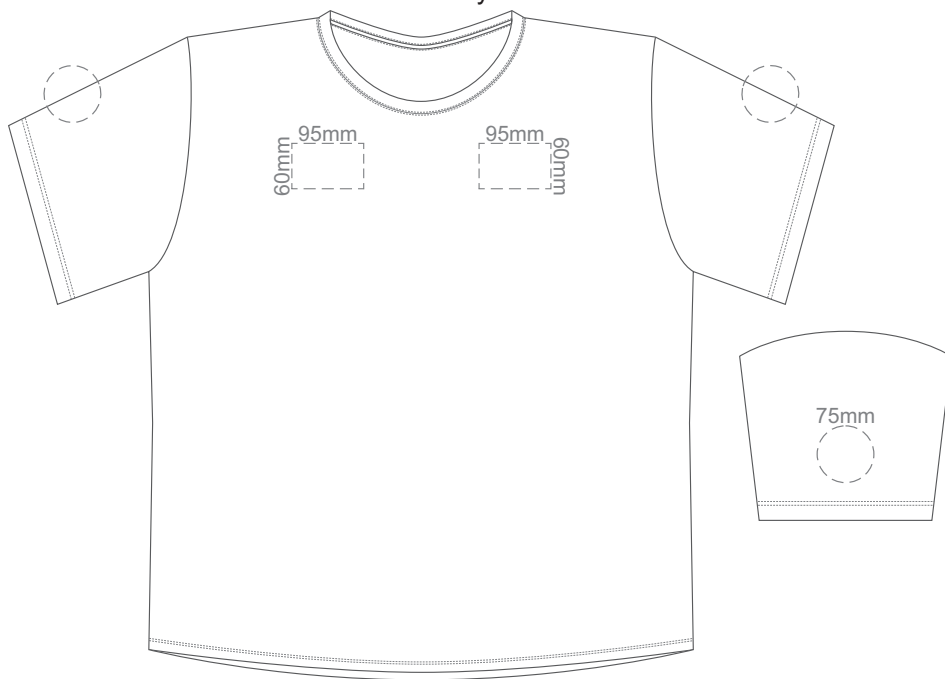

**BACK SMALL**

10% of Actual Size  
Colourflex Transfer  
Faux Embroidery

Print area 280x200mm can be rotated to best suit.

**FRONT SMALL**

Print area 280x200mm can be rotated to best suit.

**BACK SMALL**

10% of Actual Size  
Embroidery

**FRONT XL**

Print area 280x200mm can be rotated to best suit.

**BACK XL**

Print area 280x200mm can be rotated to best suit.

10% of Actual Size  
Embroidery

**FRONT XL**

Eggshell
Grey
Ecrú
Petrol
Navy
Carbon

Print area 280x200mm can be rotated to best suit.

**FRONT 3XL**

Print area 280x200mm can be rotated to best suit.

**BACK 3XL**

10% of Actual Size  
Embroidery

FRONT 3XL

10% of Actual Size  
Screen Print

**FRONT 4XL**

**BACK 4XL**

10% of Actual Size  
Colourflex Transfer  
Faux Embroidery

Print area 280x200mm can be rotated to best suit.

**FRONT 4XL**

Print area 280x200mm can be rotated to best suit.

**BACK 4XL**

10% of Actual Size  
Embroidery