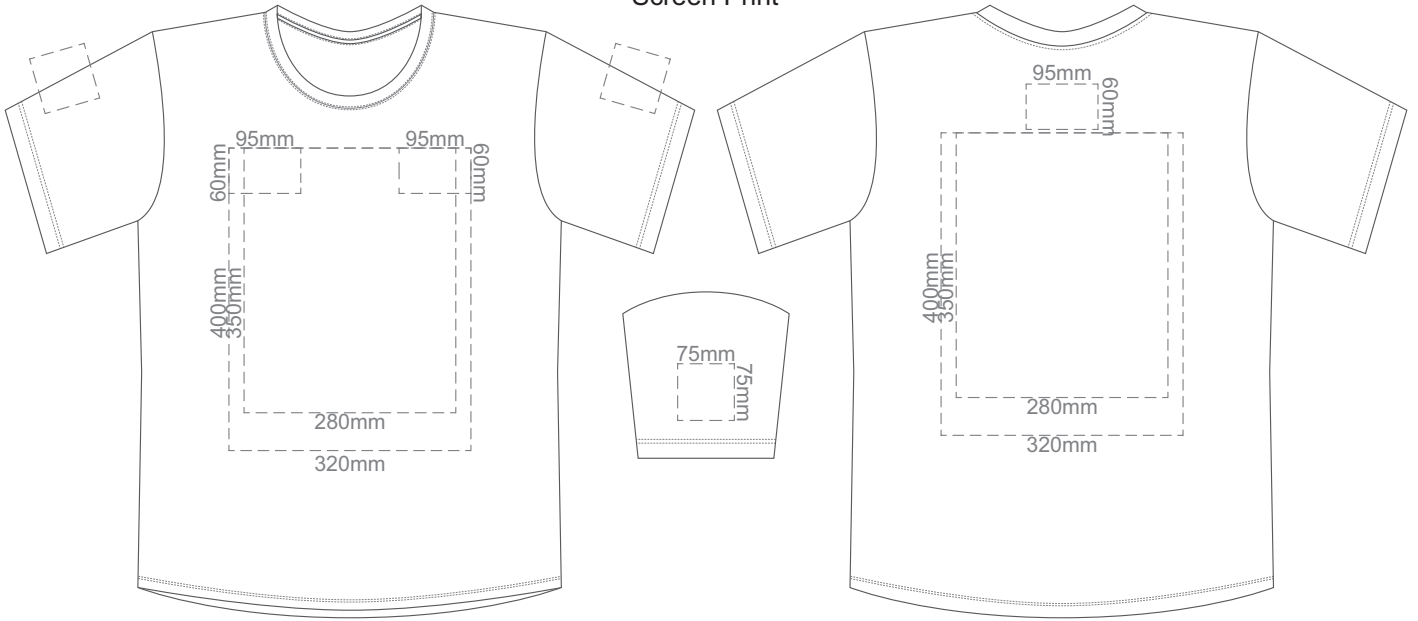

**BACK SMALL**

10% of Actual Size  
Colourflex Transfer  
Faux Embroidery

Print area 280x200mm can be rotated to best suit.

**FRONT SMALL**

Print area 280x200mm can be rotated to best suit.

**BACK SMALL**

10% of Actual Size  
Embroidery

**FRONT SMALL**

White
Eggshell
Grey
Ecrú
Petrol
Navy
Carbon

10% of Actual Size  
Screen Print

**FRONT MEDIUM**

**BACK MEDIUM**

10% of Actual Size  
Colourflex Transfer  
Faux Embroidery

Print area 280x200mm can be rotated to best suit.

**FRONT MEDIUM**

Print area 280x200mm can be rotated to best suit.

**BACK MEDIUM**

10% of Actual Size  
Embroidery

**FRONT MEDIUM**

White
Eggshell
Grey
Ecru
Petrol
Navy
Carbon

10% of Actual Size  
Screen Print

**FRONT LARGE**

**BACK LARGE**

10% of Actual Size  
Colourflex Transfer  
Faux Embroidery

Print area 280x200mm can be rotated to best suit.

**FRONT LARGE**

Print area 280x200mm can be rotated to best suit.