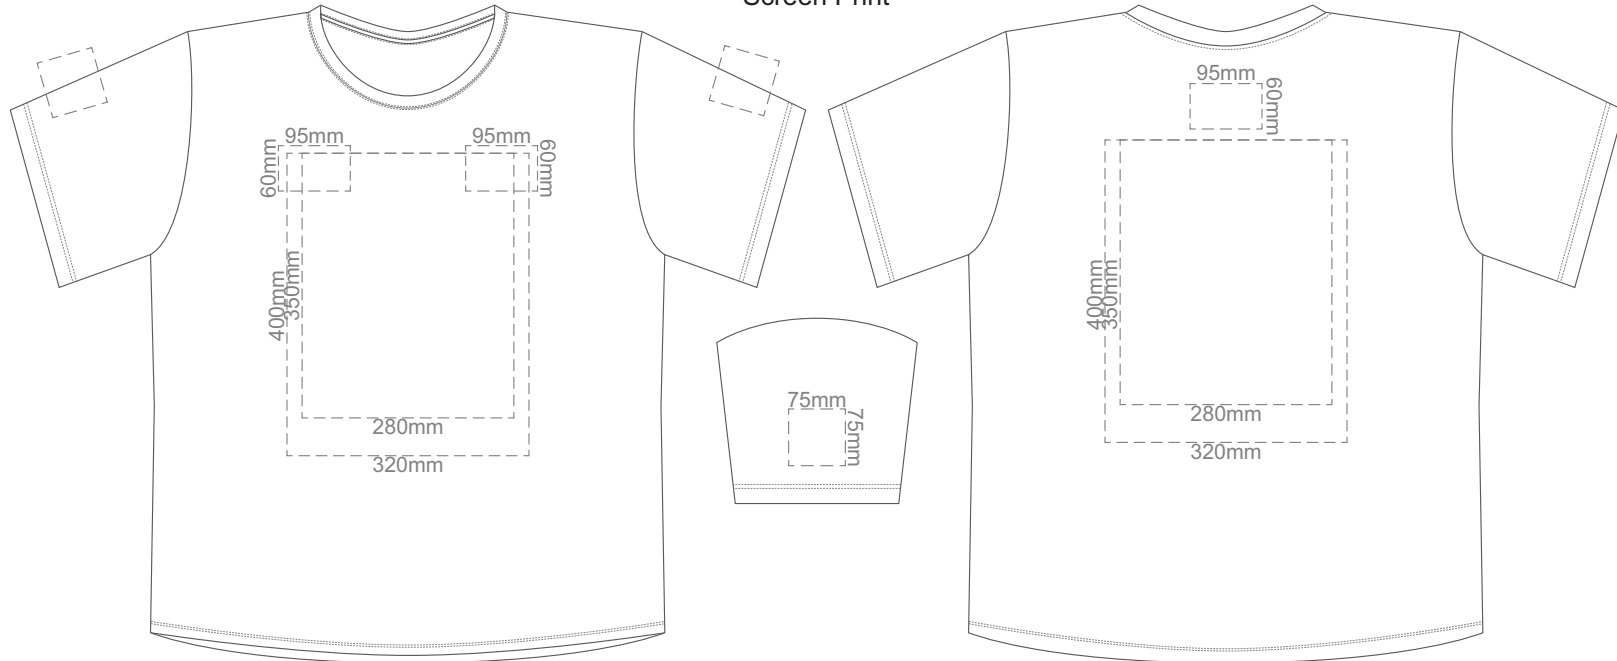

**FRONT XL**

Print area 280x200mm can be rotated to best suit.

**BACK XL**

Print area 280x200mm can be rotated to best suit.

10% of Actual Size  
Embroidery

**FRONT XL**

Eggshell
Grey
Ecrú
Petrol
Navy
Carbon

10% of Actual Size  
Screen Print

**FRONT 2XL**

**BACK 2XL**

10% of Actual Size  
Colourflex Transfer  
Faux Embroidery

Print area 280x200mm can be rotated to best suit.

**FRONT 2XL**

Print area 280x200mm can be rotated to best suit.

**BACK 2XL**

10% of Actual Size  
Embroidery

**FRONT 2XL**

White
Eggshell
Grey
Ecru
Petrol
Navy
Carbon

10% of Actual Size  
Screen Print

**FRONT 3XL**

**BACK 3XL**

10% of Actual Size  
Colourflex Transfer  
Faux Embroidery

**BACK 4XL**

10% of Actual Size  
Colourflex Transfer  
Faux Embroidery

Print area 280x200mm can be rotated to best suit.

**FRONT 4XL**

Print area 280x200mm can be rotated to best suit.

**BACK 4XL**

10% of Actual Size  
Embroidery