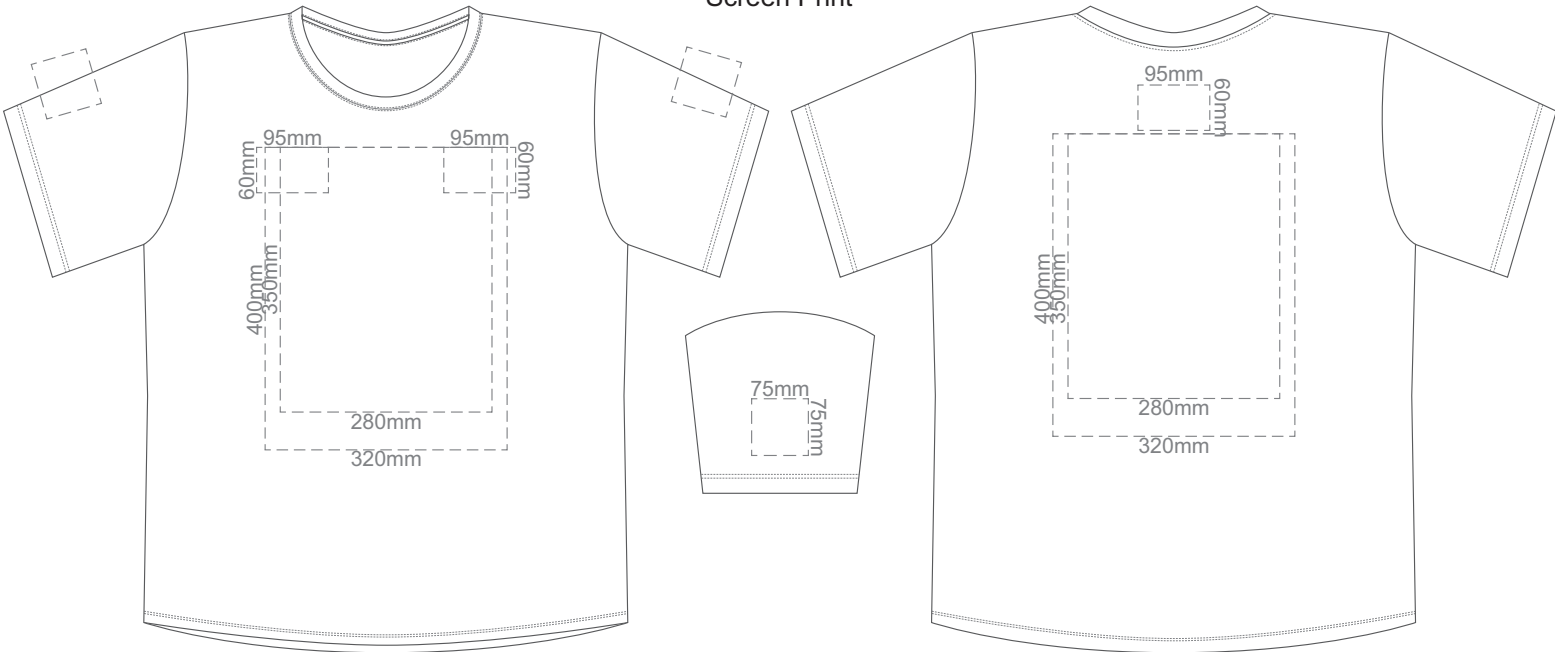

**BACK SMALL**

10% of Actual Size  
Colourflex Transfer  
Faux Embroidery

Print area 280x200mm can be rotated to best suit.

**FRONT SMALL**

Print area 280x200mm can be rotated to best suit.

**BACK SMALL**

10% of Actual Size  
Embroidery

**FRONT LARGE**

**BACK LARGE**

10% of Actual Size  
Colourflex Transfer  
Faux Embroidery

Print area 280x200mm can be rotated to best suit.

**FRONT LARGE**

Print area 280x200mm can be rotated to best suit.

**FRONT XL**

Print area 280x200mm can be rotated to best suit.

**BACK XL**

Print area 280x200mm can be rotated to best suit.

10% of Actual Size  
Embroidery

**FRONT XL**

Eggshell
Grey
Ecrú
Petrol
Navy
Carbon

10% of Actual Size  
Screen Print

**FRONT 2XL**

**BACK 2XL**

10% of Actual Size  
Colourflex Transfer  
Faux Embroidery

Print area 280x200mm can be rotated to best suit.

**FRONT 2XL**

Print area 280x200mm can be rotated to best suit.