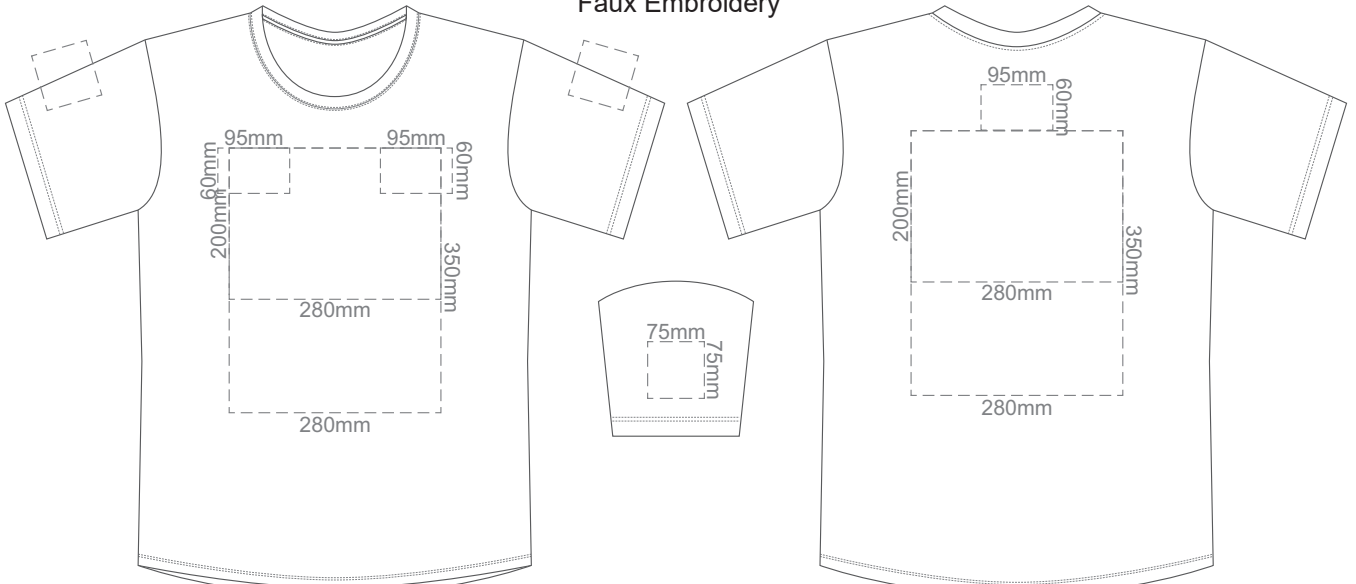

**BACK SMALL**

10% of Actual Size  
Colourflex Transfer  
Faux Embroidery

Print area 280x200mm can be rotated to best suit.

**FRONT SMALL**

Print area 280x200mm can be rotated to best suit.

**BACK SMALL**

10% of Actual Size  
Embroidery

**FRONT SMALL**

White
Eggshell
Grey
Ecrú
Petrol
Navy
Carbon

10% of Actual Size  
Screen Print

**FRONT MEDIUM**

**BACK MEDIUM**

10% of Actual Size  
Colourflex Transfer  
Faux Embroidery

Print area 280x200mm can be rotated to best suit.

**FRONT MEDIUM**

Print area 280x200mm can be rotated to best suit.

**BACK MEDIUM**

10% of Actual Size  
Embroidery

**FRONT MEDIUM**

White
Eggshell
Grey
Ecru
Petrol
Navy
Carbon

10% of Actual Size  
Screen Print

**FRONT LARGE**

**BACK LARGE**

10% of Actual Size  
Colourflex Transfer  
Faux Embroidery

Print area 280x200mm can be rotated to best suit.

**FRONT LARGE**

Print area 280x200mm can be rotated to best suit.