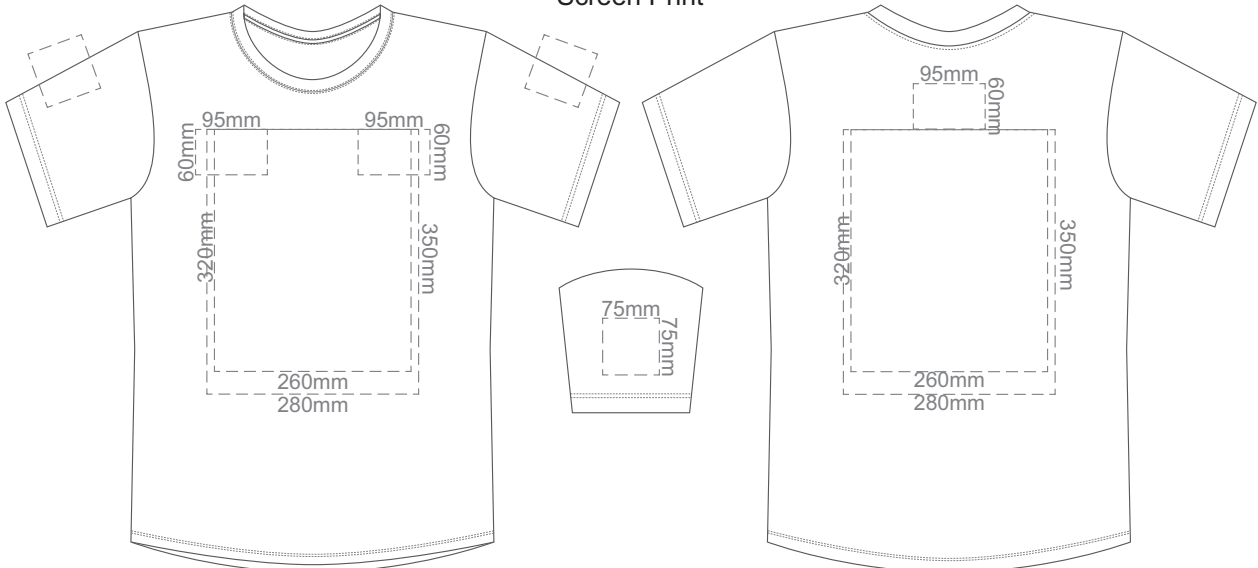

10% of Actual Size  
Screen Print

10% of Actual Size  
Colourflex Transfer  
Faux Embroidery

10% of Actual Size  
Embroidery

White
Eggshell
Grey
Ecru
Petrol
Navy
Carbon

10% of Actual Size  
Screen Print

**FRONT SMALL**

**BACK SMALL**

10% of Actual Size  
Colourflex Transfer  
Faux Embroidery

Print area 280x200mm can be rotated to best suit.

**FRONT SMALL**

Print area 280x200mm can be rotated to best suit.

**BACK SMALL**

10% of Actual Size  
Embroidery

**FRONT SMALL**

White
Eggshell
Grey
Ecrú
Petrol
Navy
Carbon

10% of Actual Size  
Screen Print

**FRONT MEDIUM**

**BACK MEDIUM**

10% of Actual Size  
Colourflex Transfer  
Faux Embroidery

Print area 280x200mm can be rotated to best suit.

**FRONT LARGE**

**BACK LARGE**

10% of Actual Size  
Colourflex Transfer  
Faux Embroidery

Print area 280x200mm can be rotated to best suit.

**FRONT LARGE**

Print area 280x200mm can be rotated to best suit.