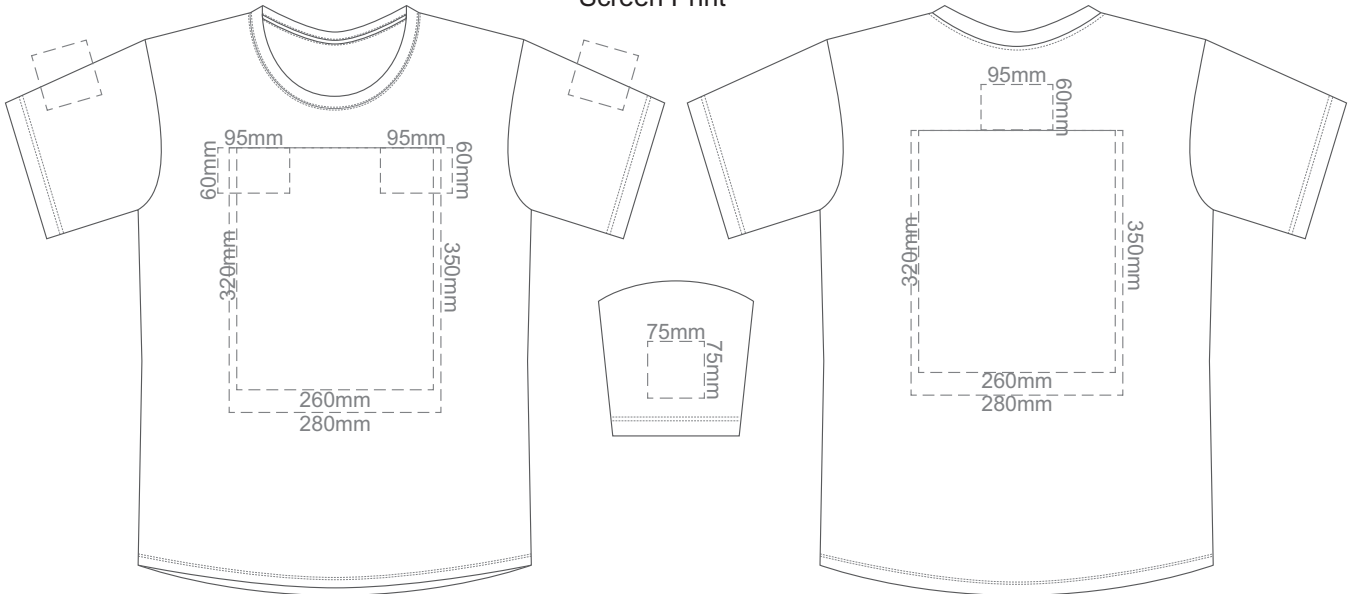

**BACK SMALL**

10% of Actual Size  
Colourflex Transfer  
Faux Embroidery

Print area 280x200mm can be rotated to best suit.

**FRONT SMALL**

Print area 280x200mm can be rotated to best suit.

**BACK SMALL**

10% of Actual Size  
Embroidery

**FRONT SMALL**

White
Eggshell
Grey
Ecrú
Petrol
Navy
Carbon

10% of Actual Size  
Screen Print

**FRONT MEDIUM**

**BACK MEDIUM**

10% of Actual Size  
Colourflex Transfer  
Faux Embroidery

Print area 280x200mm can be rotated to best suit.

**FRONT MEDIUM**

Print area 280x200mm can be rotated to best suit.

**BACK MEDIUM**

10% of Actual Size  
Embroidery

**FRONT MEDIUM**

White
Eggshell
Grey
Ecru
Petrol
Navy
Carbon

10% of Actual Size  
Screen Print

**FRONT LARGE**

**BACK LARGE**

10% of Actual Size  
Colourflex Transfer  
Faux Embroidery

Print area 280x200mm can be rotated to best suit.

**FRONT LARGE**

Print area 280x200mm can be rotated to best suit.