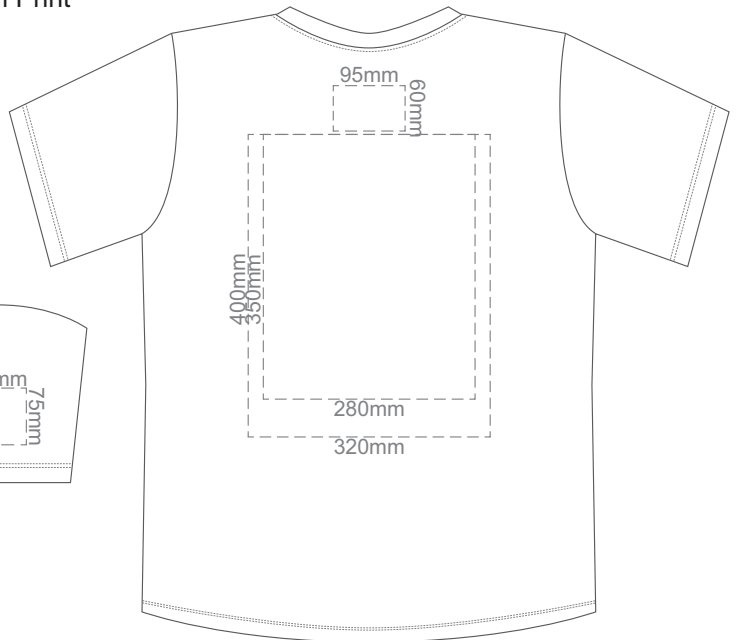

**BACK SMALL**

10% of Actual Size  
Colourflex Transfer  
Faux Embroidery

Print area 280x200mm can be rotated to best suit.

**FRONT SMALL**

Print area 280x200mm can be rotated to best suit.

**BACK SMALL**

10% of Actual Size  
Embroidery

**FRONT LARGE**

**BACK LARGE**

10% of Actual Size  
Colourflex Transfer  
Faux Embroidery

Print area 280x200mm can be rotated to best suit.

**FRONT LARGE**

Print area 280x200mm can be rotated to best suit.

**BACK LARGE**

10% of Actual Size  
Embroidery

**FRONT LARGE**

White
Eggshell
Grey
Ecru
Petrol
Navy
Carbon

10% of Actual Size  
Screen Print

**FRONT XL**

**BACK XL**

10% of Actual Size  
Colourflex Transfer  
Faux Embroidery

**FRONT XL**

Print area 280x200mm can be rotated to best suit.

**BACK XL**

Print area 280x200mm can be rotated to best suit.

10% of Actual Size  
Embroidery

**FRONT XL**

Eggshell
Grey
Ecrú
Petrol
Navy
Carbon