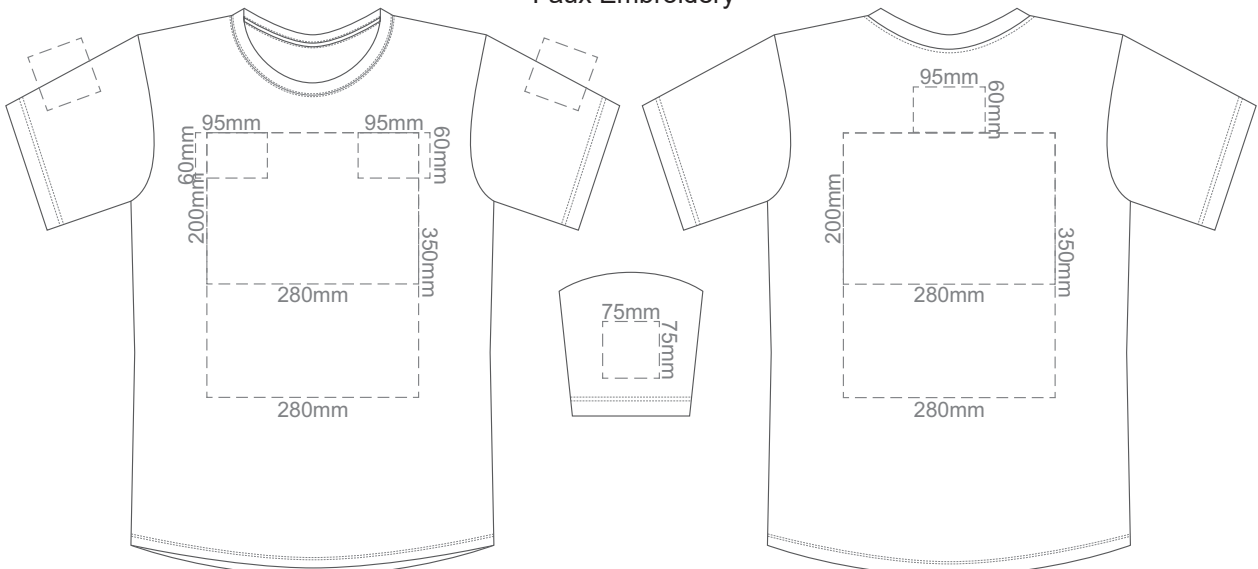

10% of Actual Size  
Screen Print

10% of Actual Size  
Colourflex Transfer  
Faux Embroidery

10% of Actual Size  
Embroidery

White
Eggshell
Grey
Ecru
Petrol
Navy
Carbon

10% of Actual Size  
Screen Print

**FRONT SMALL**

**BACK SMALL**

10% of Actual Size  
Colourflex Transfer  
Faux Embroidery

Print area 280x200mm can be rotated to best suit.

**FRONT SMALL**

Print area 280x200mm can be rotated to best suit.

**BACK SMALL**

10% of Actual Size  
Embroidery

**FRONT SMALL**

White
Eggshell
Grey
Ecrú
Petrol
Navy
Carbon

10% of Actual Size  
Screen Print

**FRONT MEDIUM**

**BACK MEDIUM**

10% of Actual Size  
Colourflex Transfer  
Faux Embroidery

Print area 280x200mm can be rotated to best suit.

**FRONT LARGE**

**BACK LARGE**

10% of Actual Size  
Colourflex Transfer  
Faux Embroidery

Print area 280x200mm can be rotated to best suit.

**FRONT LARGE**

Print area 280x200mm can be rotated to best suit.