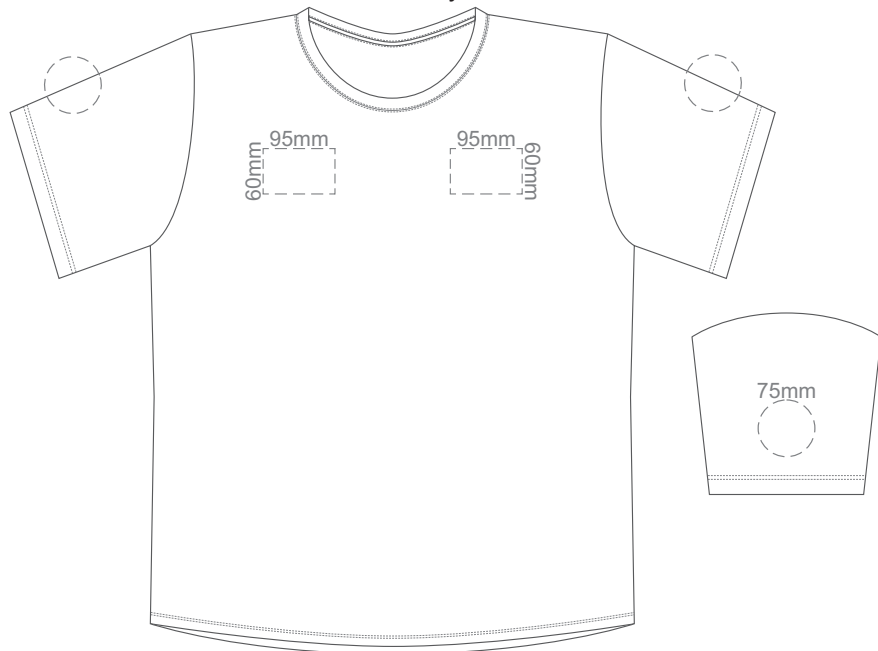

**BACK SMALL**

10% of Actual Size  
Colourflex Transfer  
Faux Embroidery

Print area 280x200mm can be rotated to best suit.

**FRONT SMALL**

Print area 280x200mm can be rotated to best suit.

**BACK SMALL**

10% of Actual Size  
Embroidery

**FRONT XL**

Print area 280x200mm can be rotated to best suit.

**BACK XL**

Print area 280x200mm can be rotated to best suit.

10% of Actual Size  
Embroidery

**FRONT XL**

Eggshell
Grey
Ecrú
Petrol
Navy
Carbon

10% of Actual Size  
Screen Print

**FRONT 2XL**

**BACK 2XL**

10% of Actual Size  
Colourflex Transfer  
Faux Embroidery

Print area 280x200mm can be rotated to best suit.

**FRONT 2XL**

Print area 280x200mm can be rotated to best suit.

**BACK 2XL**

10% of Actual Size  
Embroidery

**FRONT 2XL**

White
Eggshell
Grey
Ecru
Petrol
Navy
Carbon

10% of Actual Size  
Screen Print

**FRONT 3XL**

**BACK 3XL**

10% of Actual Size  
Colourflex Transfer  
Faux Embroidery