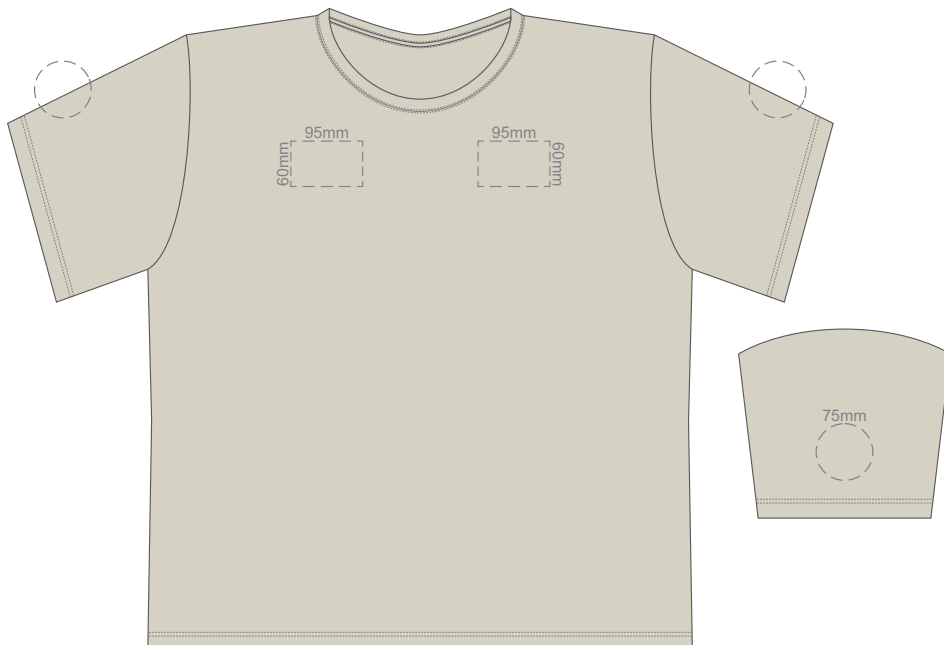

10% of Actual Size
Embroidery

FRONT 4XL

Ecru
Light Grey
Grey
Sand
Yellow
Gold
Mustard
Orange
Rust
Coral
Pink
Fuschsia
Berry
Red
Burgundy
Brown
Sage
Bright Green
Kiwi
Olive
Bottle Green
Aqua
Teal
Pale Blue
Slate Blue
Royal Blue
Navy
Purple
Graphite
Carbon
Black