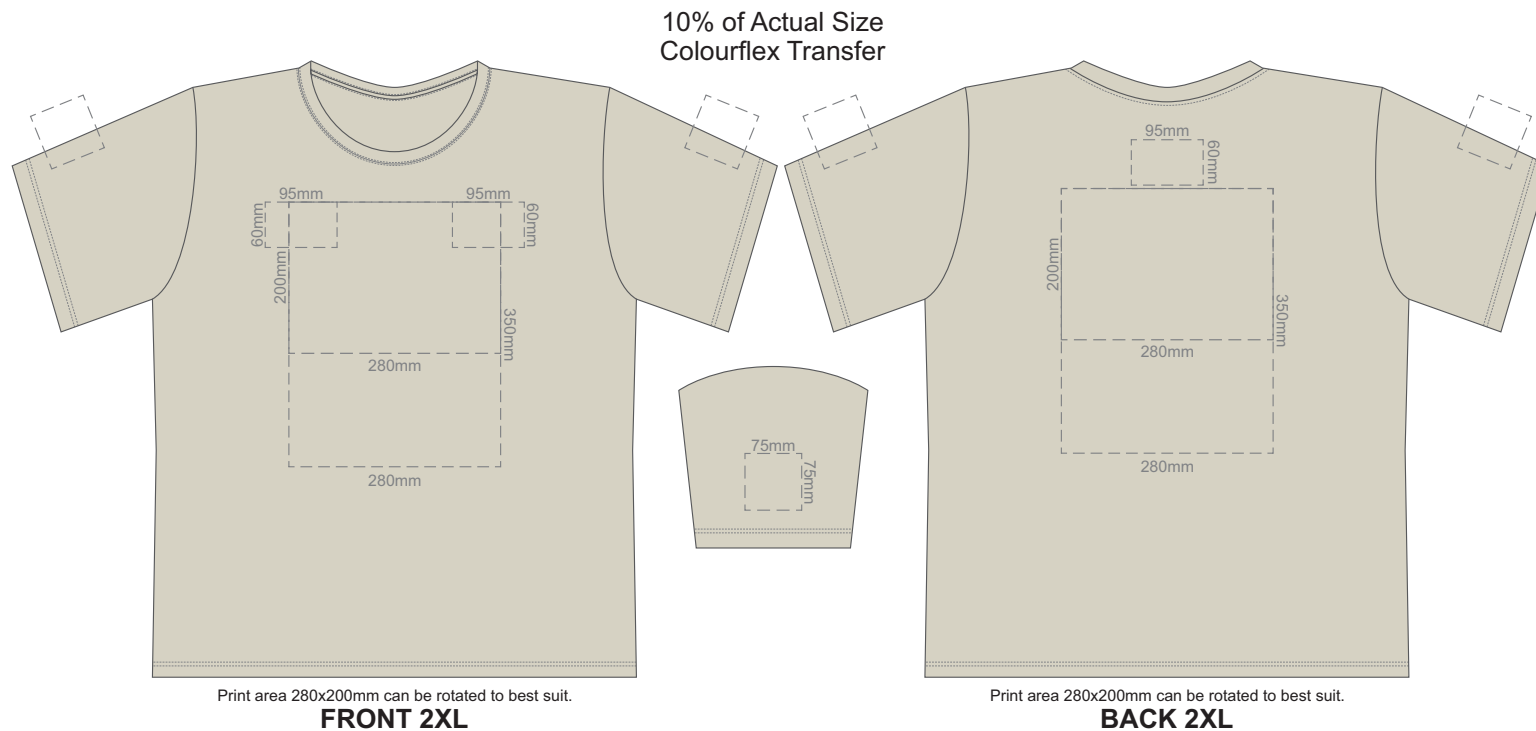

Ecu
Light Grey
Grey
Eggshell
Sand
Yellow
Gold
Mustard
Orange
Rust
Coral
Pink
Fuschsia
Berry
Red
Burgundy
Brown
Sage
Bright Green
Kiwi
Olive
Bottle Green
Aqua
Teal
Pale Blue
Slate Blue
Royal Blue
Navy
Purple
Graphite
Carbon
Black