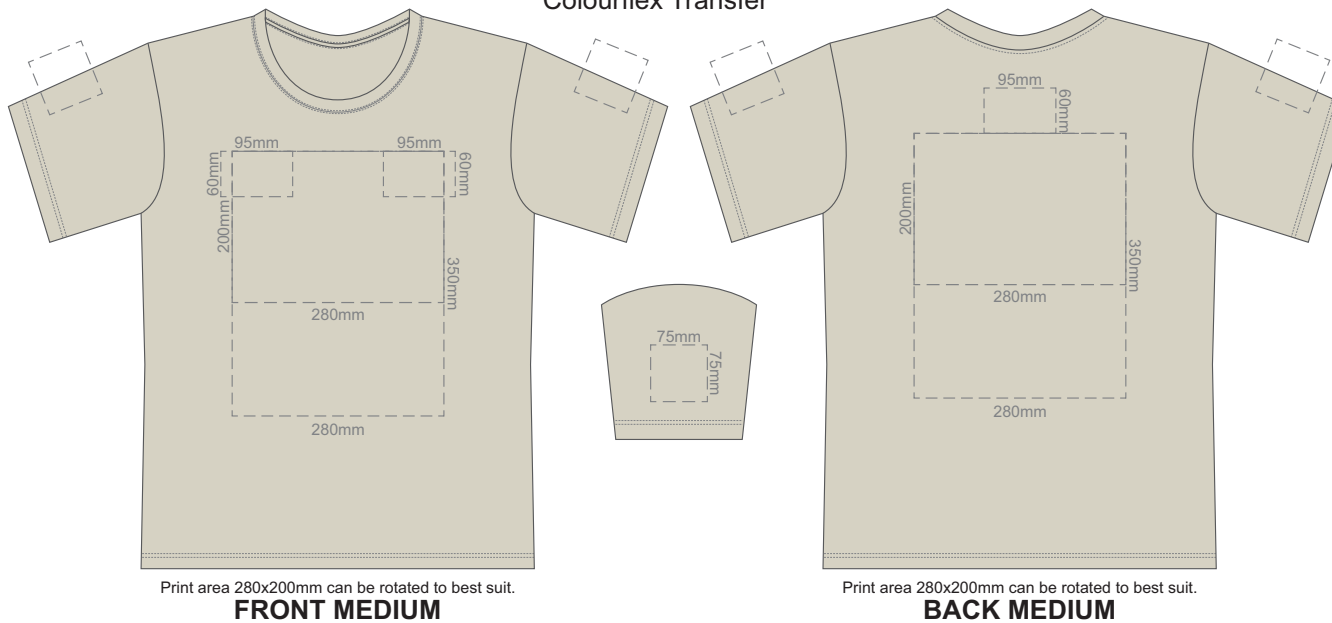

10% of Actual Size  
Screen Print

**FRONT XS**

**BACK XS**

10% of Actual Size  
Colourflex Transfer

Print area 280x200mm can be rotated to best suit.

**FRONT XS**

Print area 280x200mm can be rotated to best suit.

10% of Actual Size  
Screen Print

**FRONT SMALL**

**BACK SMALL**

10% of Actual Size  
Colourflex Transfer

Print area 280x200mm can be rotated to best suit.

**FRONT SMALL**

Print area 280x200mm can be rotated to best suit.

**BACK SMALL**

10% of Actual Size  
Embroidery

**FRONT SMALL**

White
Ecru
Light Grey
Grey
Eggshell
Sand
Yellow
Gold
Mustard
Orange
Rust
Coral
Pink
Fuschsia
Berry
Red
Burgundy
Brown
Sage
Bright Green
Kiwi
Olive
Bottle Green
Aqua
Teal
Pale Blue
Slate Blue
Royal Blue
Navy
Purple
Graphite
Carbon
Black

10% of Actual Size  
Screen Print

10% of Actual Size  
Colourflex Transfer

Print area 280x200mm can be rotated to best suit.

Print area 280x200mm can be rotated to best suit.

Ecru
Light Grey
Grey
Eggshell
Sand
Yellow
Gold
Mustard
Orange
Rust
Coral
Pink
Fuschsia
Berry
Red
Burgundy
Brown
Sage
Bright Green
Kiwi
Olive
Bottle Green
Aqua
Teal
Pale Blue
Slate Blue
Royal Blue
Navy
Purple
Graphite
Carbon
Black