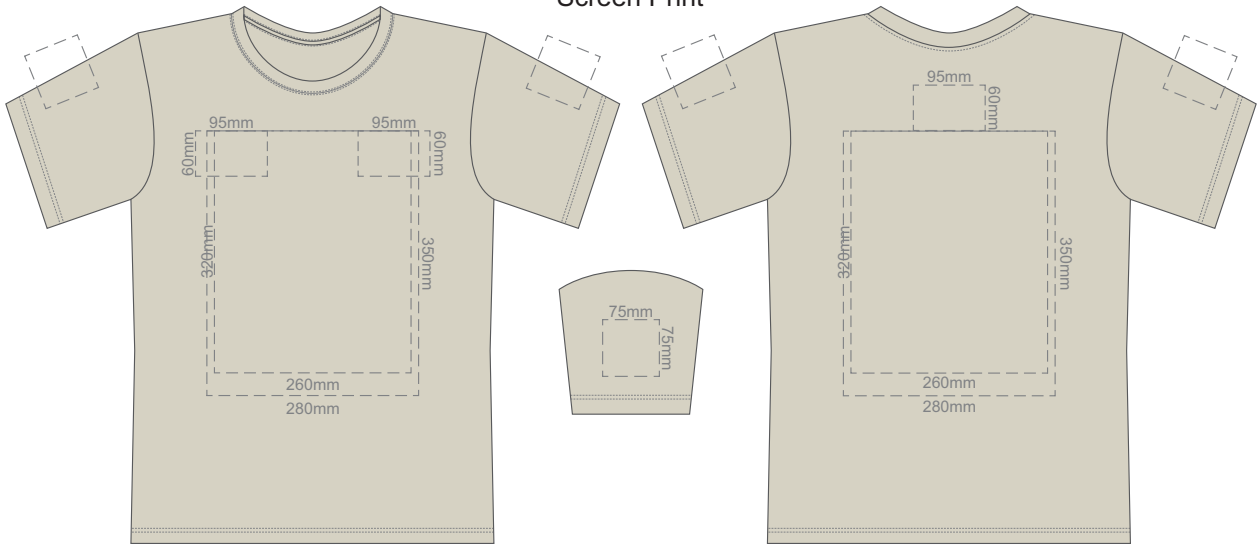

10% of Actual Size  
Screen Print

**FRONT XS**

**BACK XS**

10% of Actual Size  
Colourflex Transfer

Print area 280x200mm can be rotated to best suit.

**FRONT XS**

Print area 280x200mm can be rotated to best suit.

10% of Actual Size  
Screen Print

**FRONT SMALL**

**BACK SMALL**

10% of Actual Size  
Colourflex Transfer

Print area 280x200mm can be rotated to best suit.

**FRONT SMALL**

Print area 280x200mm can be rotated to best suit.

10% of Actual Size  
Screen Print

10% of Actual Size  
Colourflex Transfer

Print area 280x200mm can be rotated to best suit.

Print area 280x200mm can be rotated to best suit.

Ecru
Light Grey
Grey
Eggshell
Sand
Yellow
Gold
Mustard
Orange
Rust
Coral
Pink
Fuschsia
Berry
Red
Burgundy
Brown
Sage
Bright Green
Kiwi
Olive
Bottle Green
Aqua
Teal
Pale Blue
Slate Blue
Royal Blue
Navy
Purple
Graphite
Carbon
Black

10% of Actual Size  
Screen Print

**FRONT LARGE**

**BACK LARGE**

10% of Actual Size  
Colourflex Transfer

Print area 280x200mm can be rotated to best suit.

**FRONT LARGE**

Print area 280x200mm can be rotated to best suit.