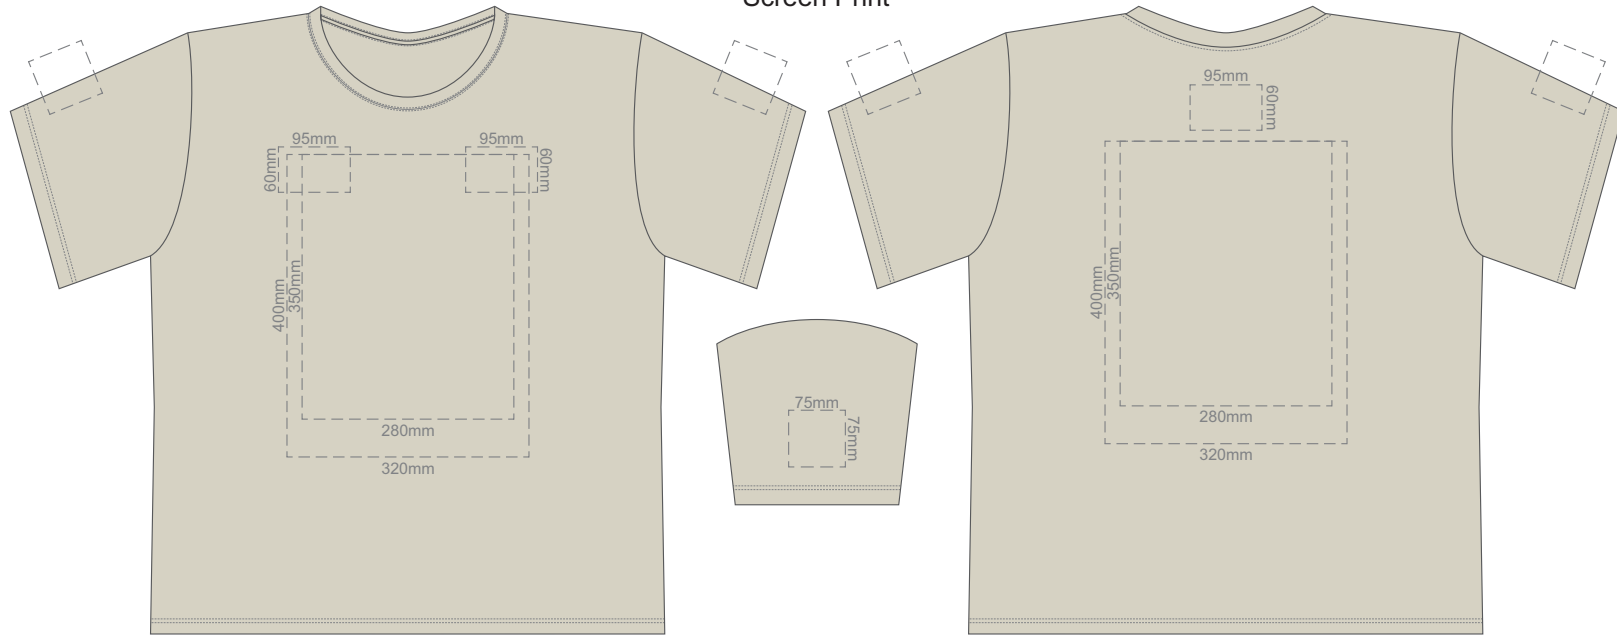

10% of Actual Size  
Screen Print

**FRONT 3XL**

**BACK 3XL**

10% of Actual Size  
Colourflex Transfer

Print area 280x200mm can be rotated to best suit.

**FRONT 3XL**

Print area 280x200mm can be rotated to best suit.