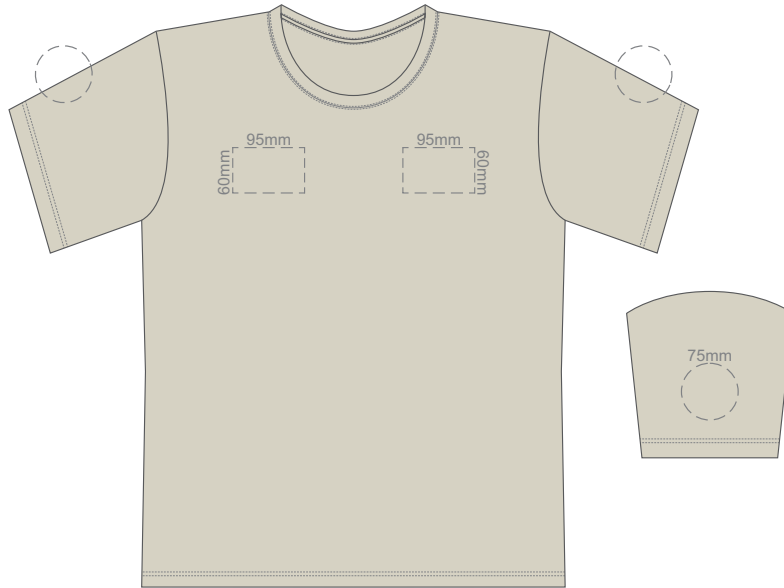

10% of Actual Size
Embroidery

FRONT LARGE

Ecru
Light Grey
Grey
Eggshell
Sand
Yellow
Gold
Mustard
Orange
Rust
Coral
Pink
Fuschsia
Berry
Red
Burgundy
Brown
Sage
Bright Green
Kiwi
Olive
Bottle Green
Aqua
Teal
Pale Blue
Slate Blue
Royal Blue
Navy
Purple
Graphite
Carbon
Black