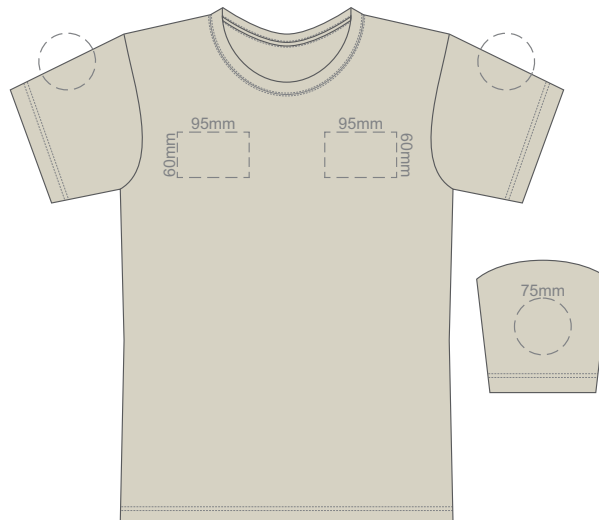

10% of Actual Size
Embroidery

FRONT XS

Ecru
Light Grey
Grey
Sand
Yellow
Gold
Mustard
Orange
Rust
Coral
Pink
Fuschsia
Berry
Red
Burgundy
Brown
Sage
Bright Green
Kiwi
Olive
Bottle Green
Aqua
Teal
Pale Blue
Slate Blue
Royal Blue
Navy
Purple
Graphite
Carbon
Black