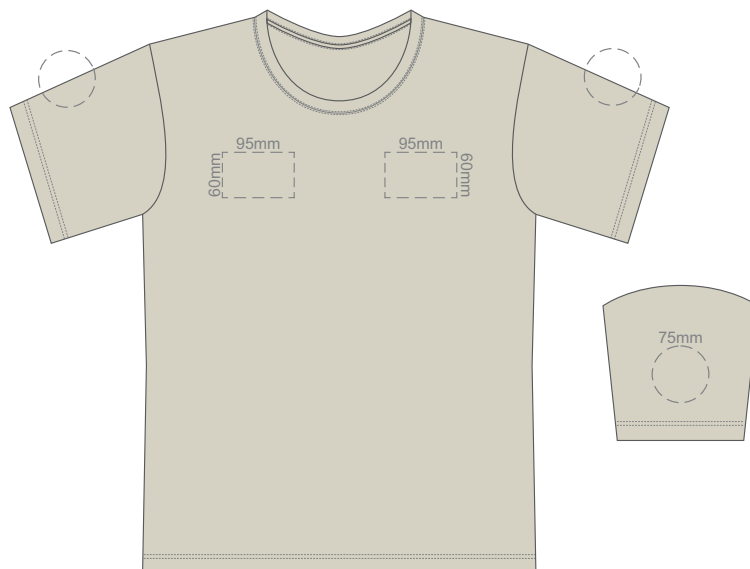

10% of Actual Size
Embroidery

FRONT MEDIUM

Ecru
Light Grey
Grey
Eggshell
Sand
Yellow
Gold
Mustard
Orange
Rust
Coral
Pink
Fuschsia
Berry
Red
Burgundy
Brown
Sage
Bright Green
Kiwi
Olive
Bottle Green
Aqua
Teal
Pale Blue
Slate Blue
Royal Blue
Navy
Purple
Graphite
Carbon
Black