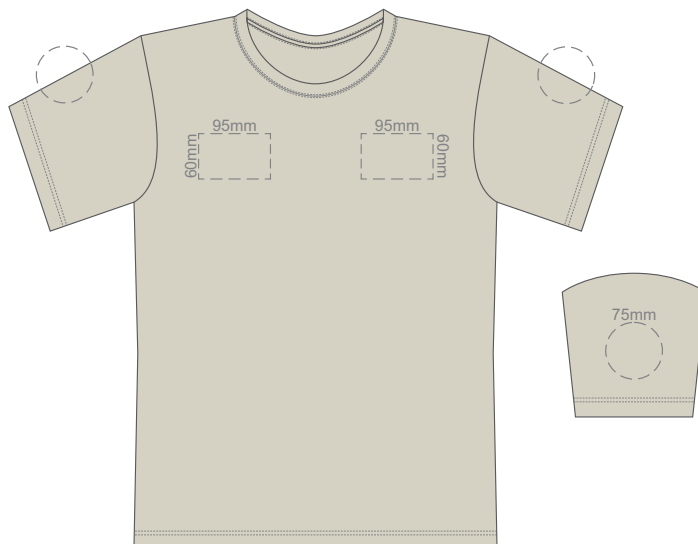

10% of Actual Size
Embroidery

FRONT SMALL

White
Ecru
Light Grey
Grey
Eggshell
Sand
Yellow
Gold
Mustard
Orange
Rust
Coral
Pink
Fuschsia
Berry
Red
Burgundy
Brown
Sage
Bright Green
Kiwi
Olive
Bottle Green
Aqua
Teal
Pale Blue
Slate Blue
Royal Blue
Navy
Purple
Graphite
Carbon
Black