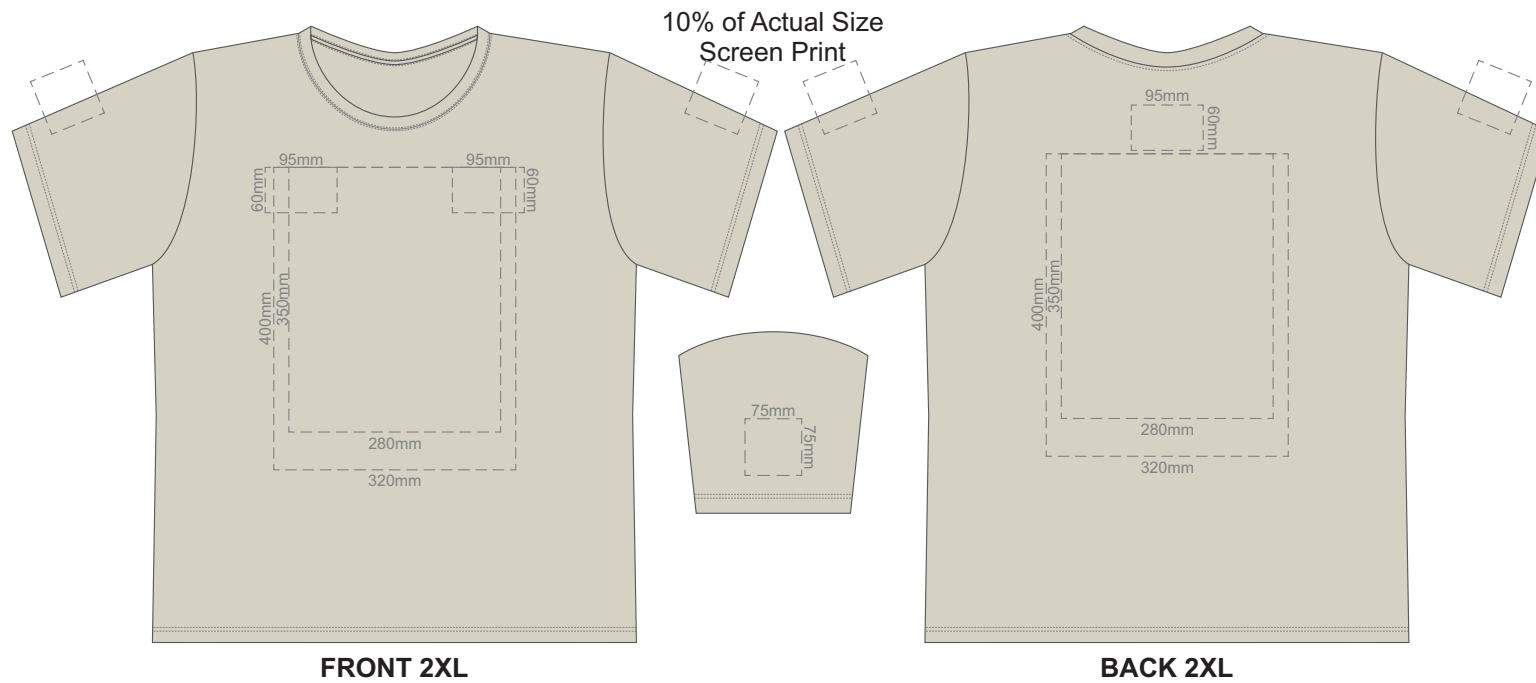

Ecu
Light Grey
Grey
Eggshell
Sand
Yellow
Gold
Mustard
Orange
Rust
Coral
Pink
Fuschsia
Berry
Red
Burgundy
Brown
Sage
Bright Green
Kiwi
Olive
Bottle Green
Aqua
Teal
Pale Blue
Slate Blue
Royal Blue
Navy
Purple
Graphite
Carbon
Black