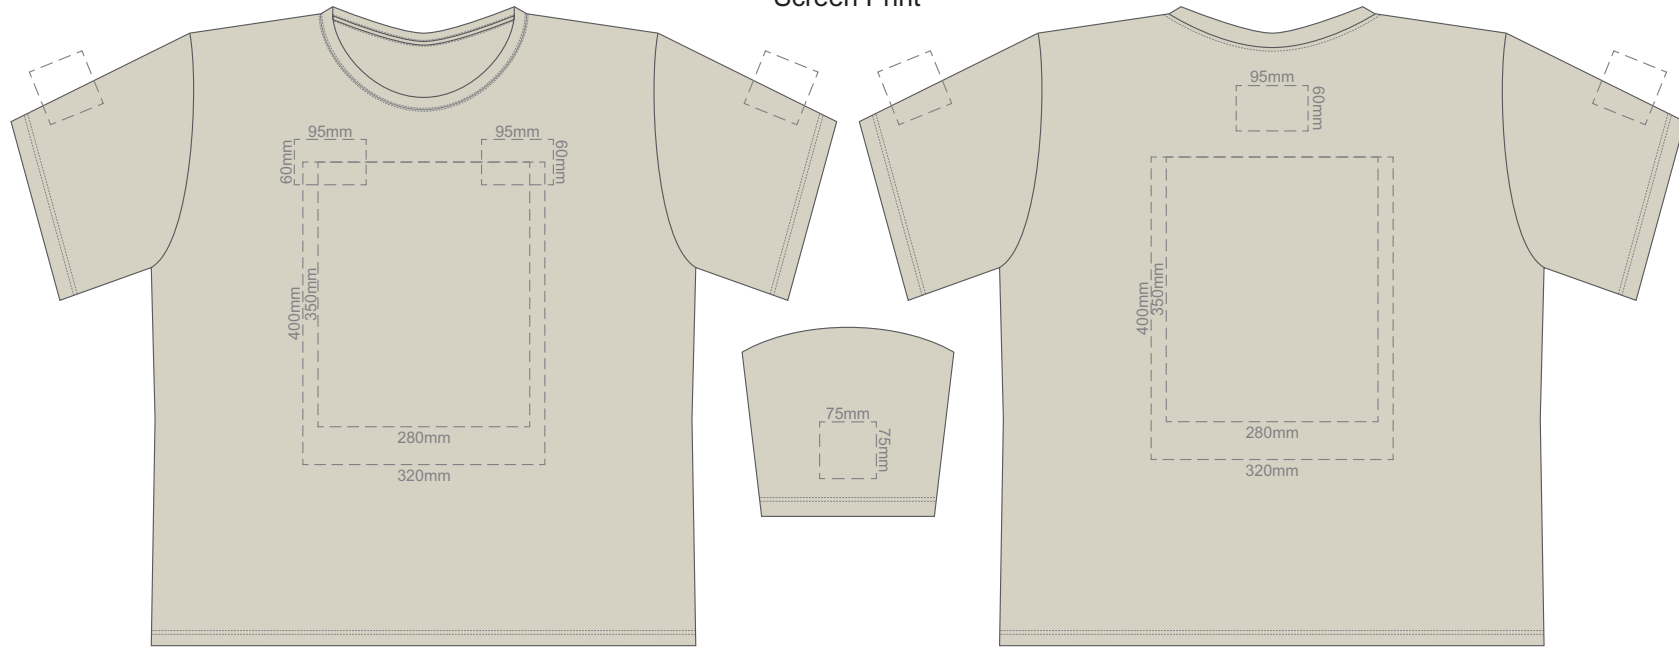

10% of Actual Size
Screen Print

FRONT 4XL

BACK 4XL