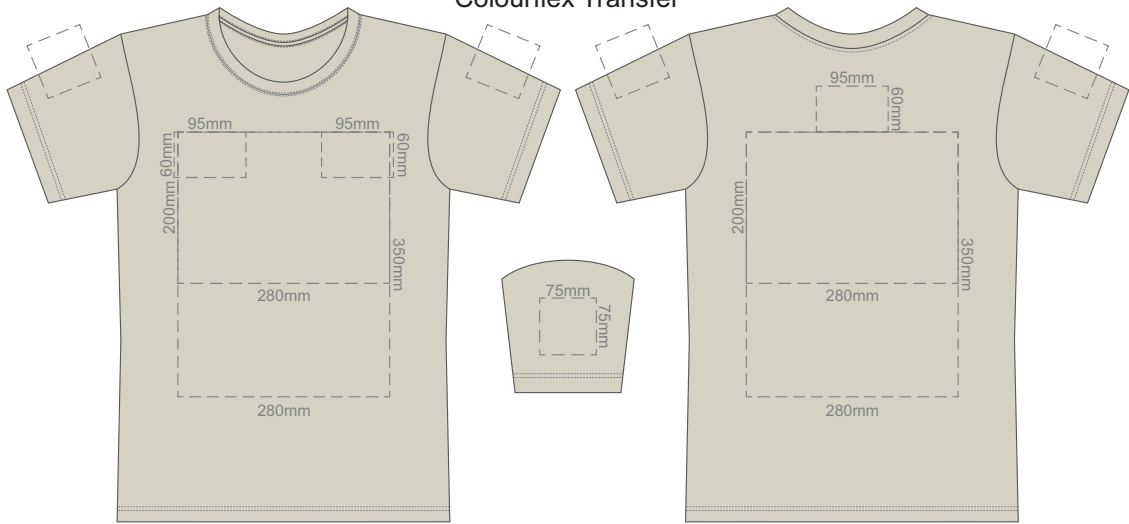

10% of Actual Size  
Screen Print

**FRONT XS**

**BACK XS**

10% of Actual Size  
Colourflex Transfer

Print area 280x200mm can be rotated to best suit.

**FRONT XS**

Print area 280x200mm can be rotated to best suit.

10% of Actual Size  
Screen Print

**FRONT SMALL**

**BACK SMALL**

10% of Actual Size  
Colourflex Transfer

Print area 280x200mm can be rotated to best suit.

**FRONT SMALL**

Print area 280x200mm can be rotated to best suit.

10% of Actual Size  
Screen Print

10% of Actual Size  
Colourflex Transfer

Print area 280x200mm can be rotated to best suit.

Print area 280x200mm can be rotated to best suit.

Ecru
Light Grey
Grey
Eggshell
Sand
Yellow
Gold
Mustard
Orange
Rust
Coral
Pink
Fuschsia
Berry
Red
Burgundy
Brown
Sage
Bright Green
Kiwi
Olive
Bottle Green
Aqua
Teal
Pale Blue
Slate Blue
Royal Blue
Navy
Purple
Graphite
Carbon
Black

10% of Actual Size  
Screen Print

**FRONT LARGE**

**BACK LARGE**

10% of Actual Size  
Colourflex Transfer

Print area 280x200mm can be rotated to best suit.

**FRONT LARGE**

Print area 280x200mm can be rotated to best suit.