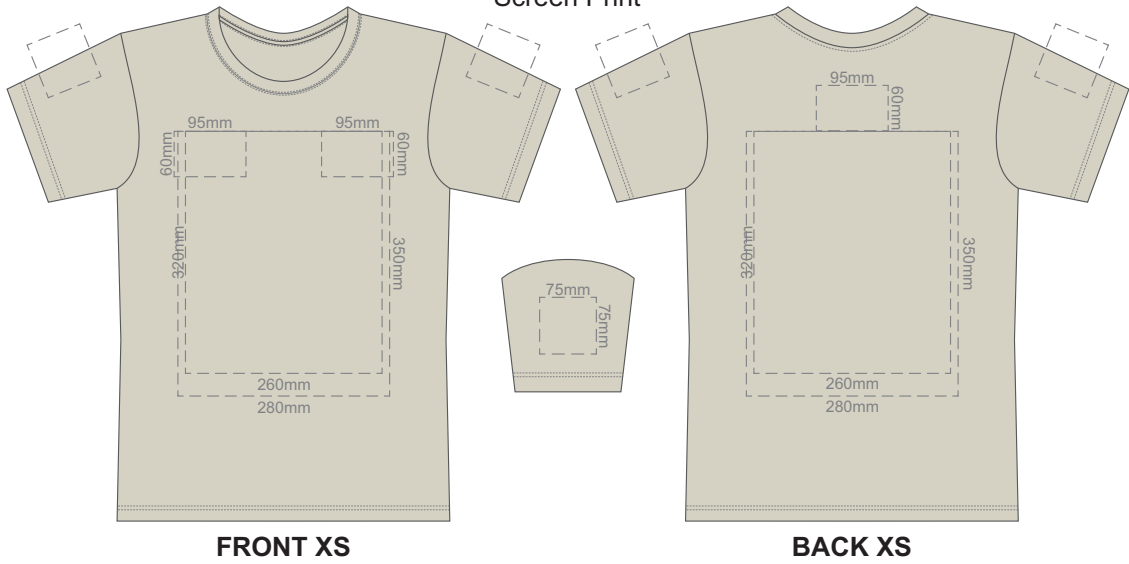

10% of Actual Size  
Screen Print

**FRONT XS**

**BACK XS**

10% of Actual Size  
Colourflex Transfer

Print area 280x200mm can be rotated to best suit.

**FRONT XS**

Print area 280x200mm can be rotated to best suit.

10% of Actual Size  
Screen Print

**FRONT SMALL**

**BACK SMALL**

10% of Actual Size  
Colourflex Transfer

Print area 280x200mm can be rotated to best suit.

**FRONT SMALL**

Print area 280x200mm can be rotated to best suit.

10% of Actual Size  
Screen Print

10% of Actual Size  
Colourflex Transfer

Print area 280x200mm can be rotated to best suit.

Print area 280x200mm can be rotated to best suit.

Ecru
Light Grey
Grey
Eggshell
Sand
Yellow
Gold
Mustard
Orange
Rust
Coral
Pink
Fuschsia
Berry
Red
Burgundy
Brown
Sage
Bright Green
Kiwi
Olive
Bottle Green
Aqua
Teal
Pale Blue
Slate Blue
Royal Blue
Navy
Purple
Graphite
Carbon
Black

10% of Actual Size  
Screen Print

**FRONT LARGE**

**BACK LARGE**

10% of Actual Size  
Colourflex Transfer

Print area 280x200mm can be rotated to best suit.

**FRONT LARGE**

Print area 280x200mm can be rotated to best suit.