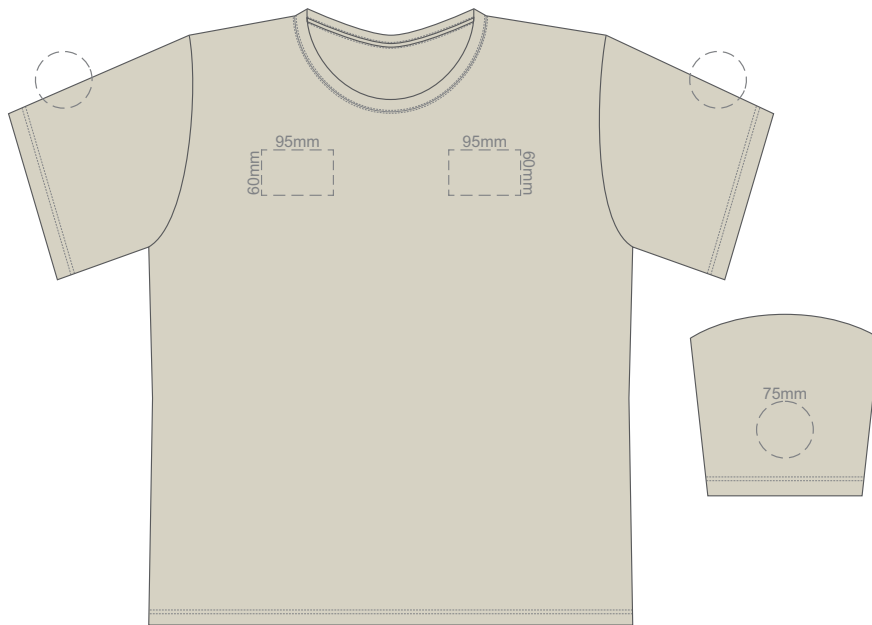

10% of Actual Size
Embroidery

FRONT 2XL

Ecru
Light Grey
Grey
Eggshell
Sand
Yellow
Gold
Mustard
Orange
Rust
Coral
Pink
Fuschsia
Berry
Red
Burgundy
Brown
Sage
Bright Green
Kiwi
Olive
Bottle Green
Aqua
Teal
Pale Blue
Slate Blue
Royal Blue
Navy
Purple
Graphite
Carbon
Black