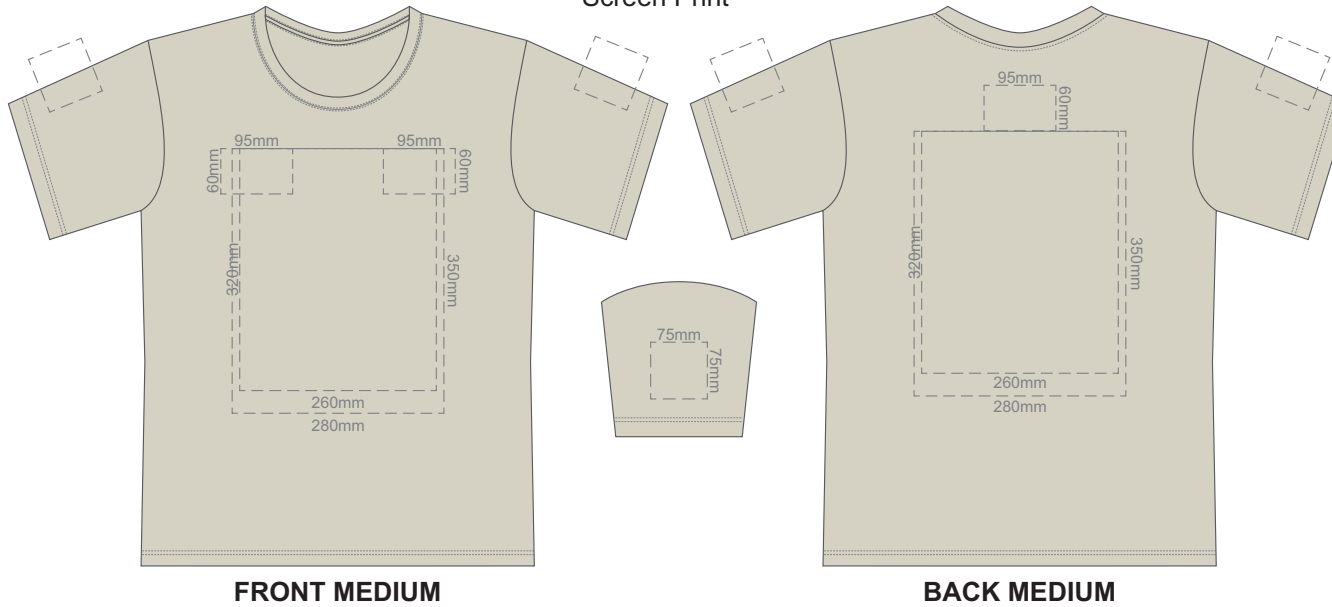

10% of Actual Size  
Screen Print

**FRONT XS**

**BACK XS**

10% of Actual Size  
Colourflex Transfer

Print area 280x200mm can be rotated to best suit.

**FRONT XS**

Print area 280x200mm can be rotated to best suit.

10% of Actual Size  
Screen Print

**FRONT SMALL**

**BACK SMALL**

10% of Actual Size  
Colourflex Transfer

Print area 280x200mm can be rotated to best suit.

**FRONT SMALL**

Print area 280x200mm can be rotated to best suit.

**BACK SMALL**

10% of Actual Size  
Embroidery

**FRONT SMALL**

White
Ecru
Light Grey
Grey
Eggshell
Sand
Yellow
Gold
Mustard
Orange
Rust
Coral
Pink
Fuschsia
Berry
Red
Burgundy
Brown
Sage
Bright Green
Kiwi
Olive
Bottle Green
Aqua
Teal
Pale Blue
Slate Blue
Royal Blue
Navy
Purple
Graphite
Carbon
Black

10% of Actual Size  
Screen Print

10% of Actual Size  
Colourflex Transfer

Print area 280x200mm can be rotated to best suit.

Print area 280x200mm can be rotated to best suit.

Ecru
Light Grey
Grey
Eggshell
Sand
Yellow
Gold
Mustard
Orange
Rust
Coral
Pink
Fuschsia
Berry
Red
Burgundy
Brown
Sage
Bright Green
Kiwi
Olive
Bottle Green
Aqua
Teal
Pale Blue
Slate Blue
Royal Blue
Navy
Purple
Graphite
Carbon
Black