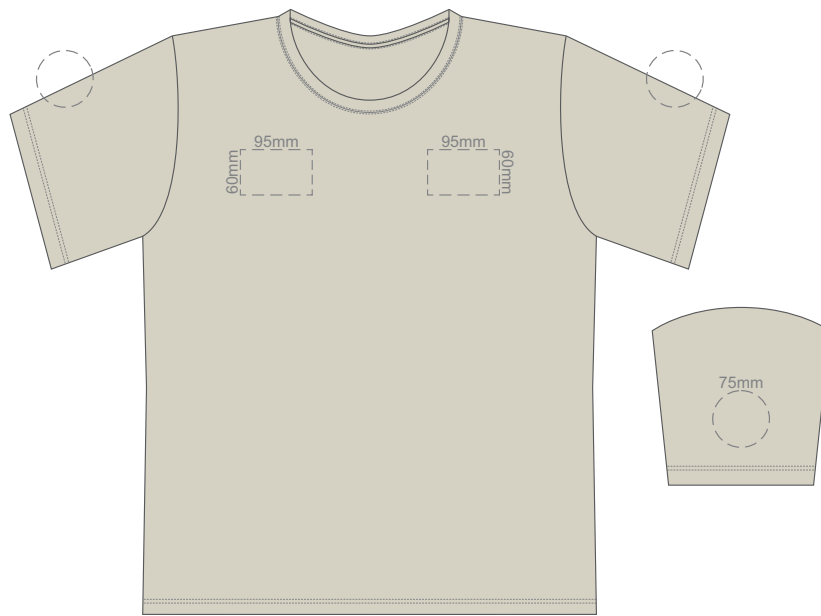

10% of Actual Size
Embroidery

FRONT XL

Ecru
Light Grey
Grey
Eggshell
Sand
Yellow
Gold
Mustard
Orange
Rust
Coral
Pink
Fuschsia
Berry
Red
Burgundy
Brown
Sage
Bright Green
Kiwi
Olive
Bottle Green
Aqua
Teal
Pale Blue
Slate Blue
Royal Blue
Navy
Purple
Graphite
Carbon
Black