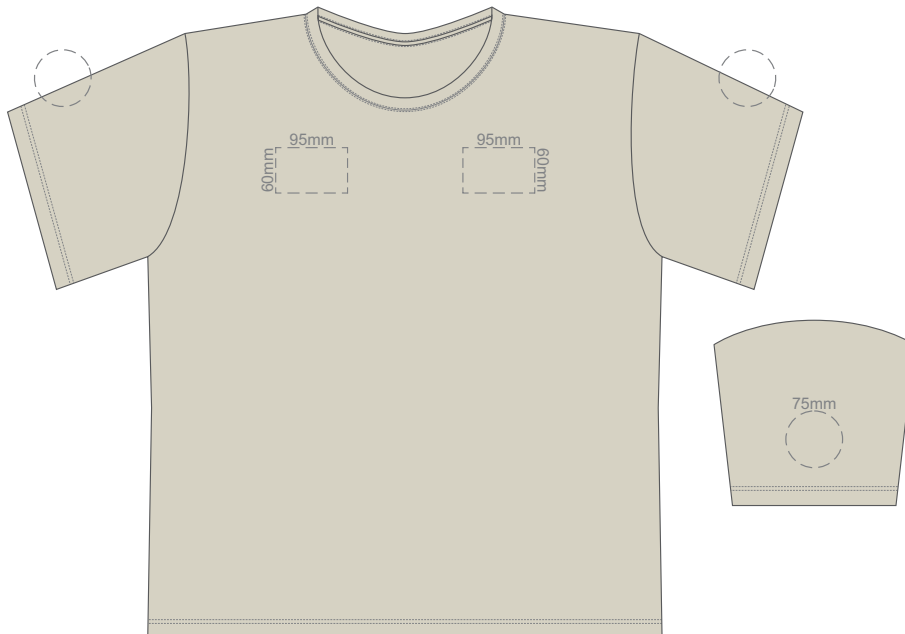

10% of Actual Size
Embroidery

FRONT 3XL

Ecran
Light Grey
Grey
Sand
Yellow
Gold
Mustard
Orange
Rust
Coral
Pink
Fuschsia
Berry
Red
Burgundy
Brown
Sage
Bright Green
Kiwi
Olive
Bottle Green
Aqua
Teal
Pale Blue
Slate Blue
Royal Blue
Navy
Purple
Graphite
Carbon
Black