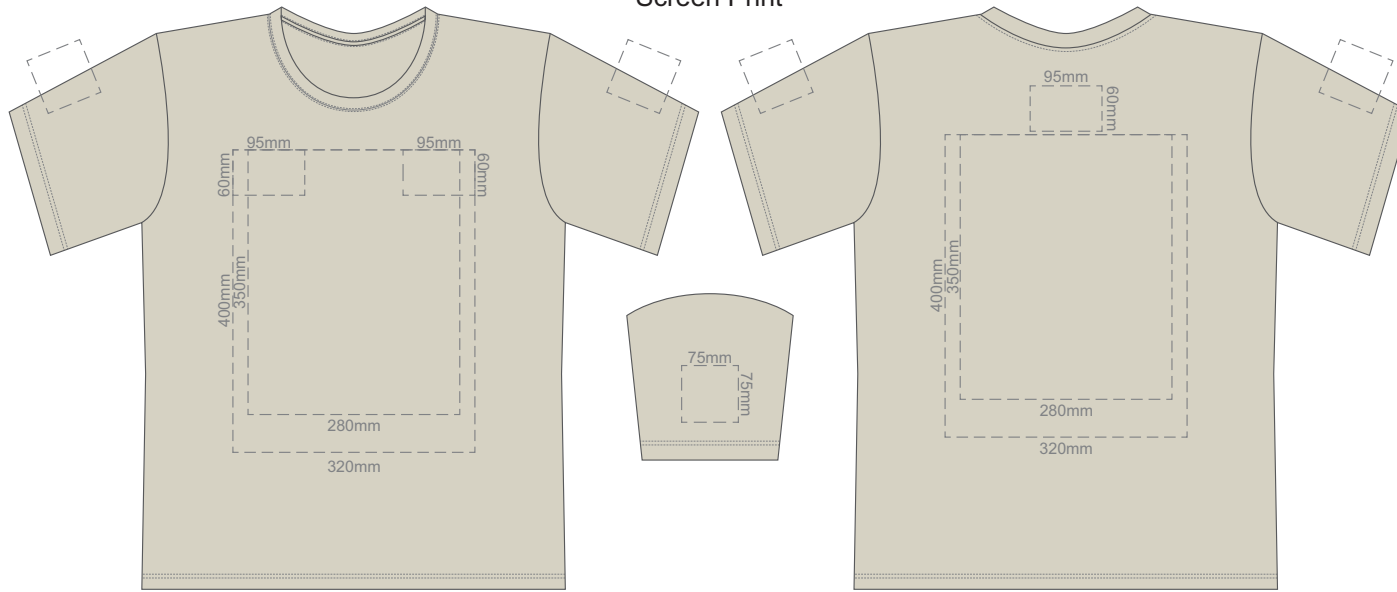

10% of Actual Size  
Screen Print

**FRONT XS**

**BACK XS**

10% of Actual Size  
Colourflex Transfer

Print area 280x200mm can be rotated to best suit.

**FRONT XS**

Print area 280x200mm can be rotated to best suit.

10% of Actual Size  
Screen Print

**FRONT SMALL**

**BACK SMALL**

10% of Actual Size  
Colourflex Transfer

Print area 280x200mm can be rotated to best suit.

**FRONT SMALL**

Print area 280x200mm can be rotated to best suit.

10% of Actual Size  
Screen Print

10% of Actual Size  
Colourflex Transfer

Print area 280x200mm can be rotated to best suit.

Print area 280x200mm can be rotated to best suit.

Ecru
Light Grey
Grey
Eggshell
Sand
Yellow
Gold
Mustard
Orange
Rust
Coral
Pink
Fuschsia
Berry
Red
Burgundy
Brown
Sage
Bright Green
Kiwi
Olive
Bottle Green
Aqua
Teal
Pale Blue
Slate Blue
Royal Blue
Navy
Purple
Graphite
Carbon
Black

10% of Actual Size  
Screen Print

**FRONT LARGE**

**BACK LARGE**

10% of Actual Size  
Colourflex Transfer

Print area 280x200mm can be rotated to best suit.

**FRONT LARGE**

Print area 280x200mm can be rotated to best suit.