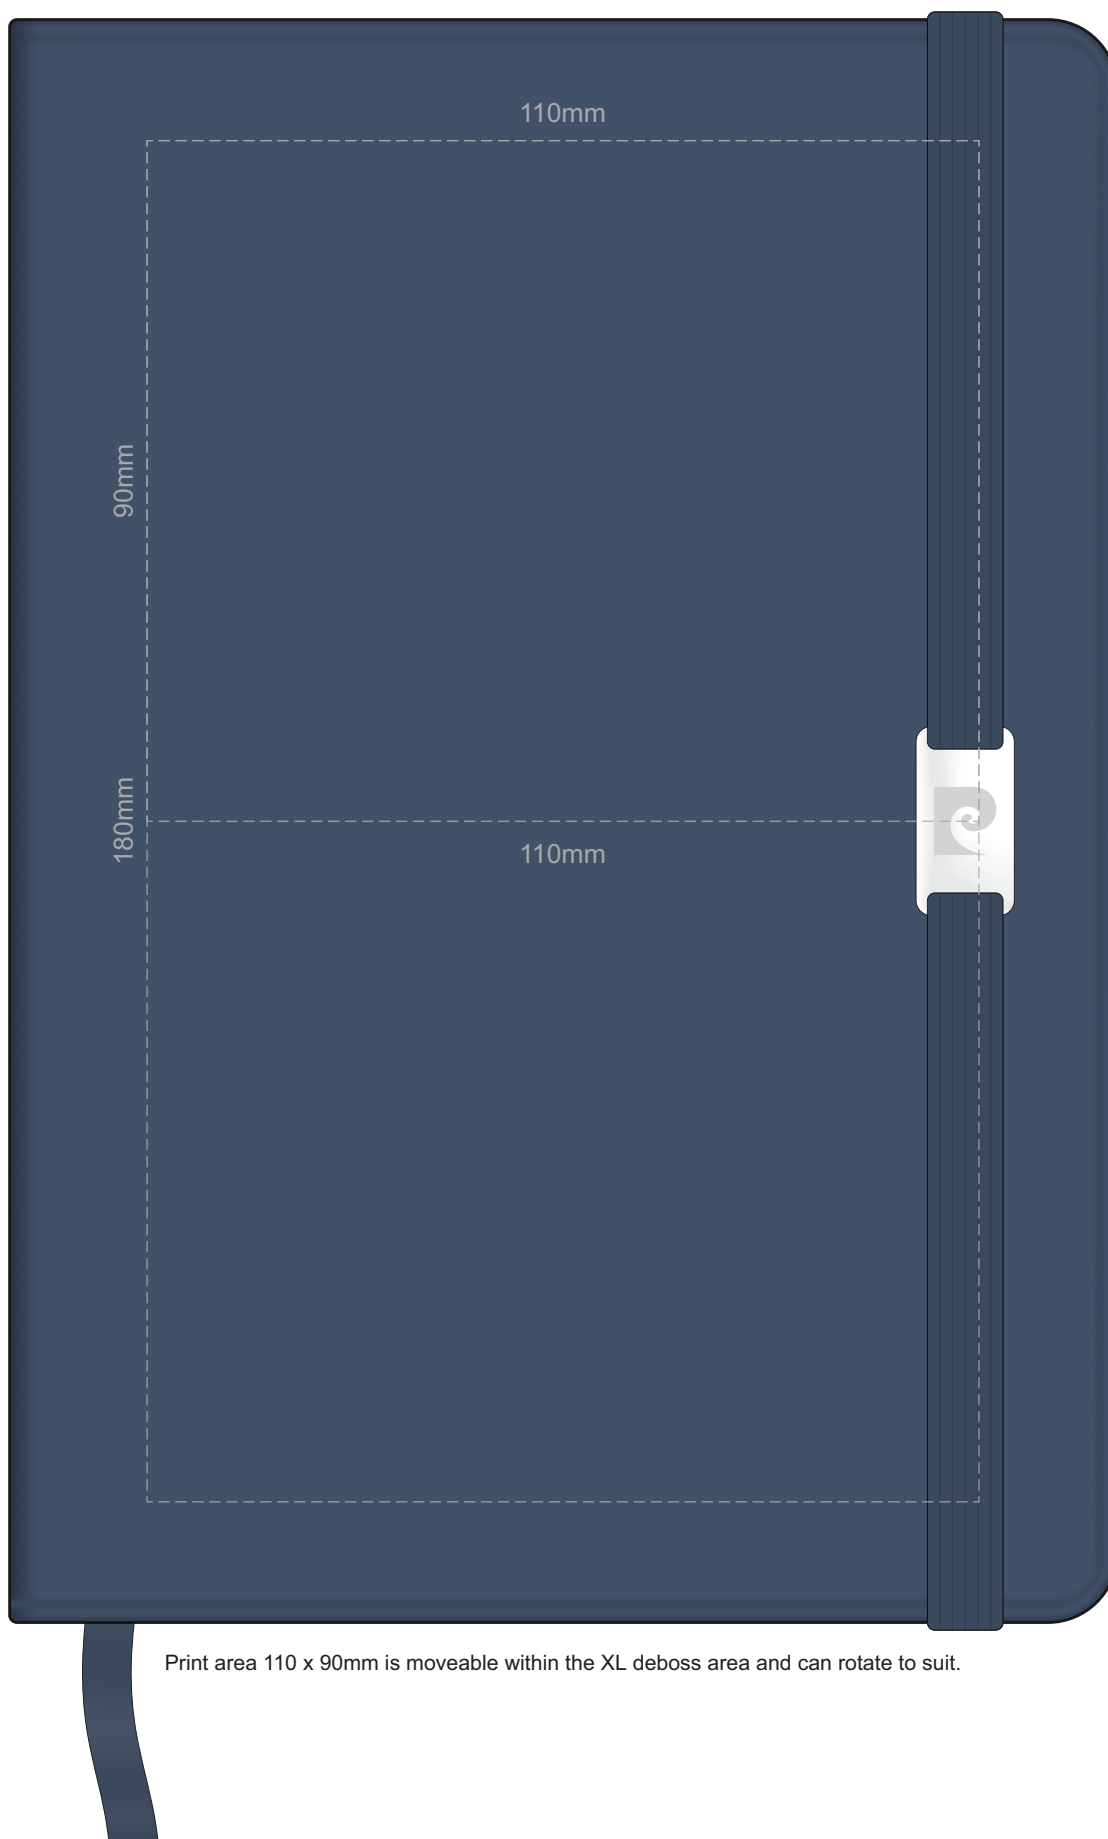

100% of Actual Size
Thermo Debossing
Thermo Debossing XL

Print area 110 x 90mm is moveable within the XL deboss area and can rotate to suit.

100% of Actual Size
Thermo Debossing (back)
Thermo Debossing XL (back)

Print area 110 x 90mm is moveable within the XL deboss area and can rotate to suit.

100% of Actual Size
Foil Printing Front Cover
FRONT ONLY

Please note: Print area 70mm x 55mm is **moveable within the red dotted area**, the print area cannot be rotated. The printing will inherit the texture of the substrate which may affect the legibility of small text or appearance of fine detail.

-  Copper Foil Print Colour
-  Silver Foil Print Colour
-  Gold Foil Print Colour