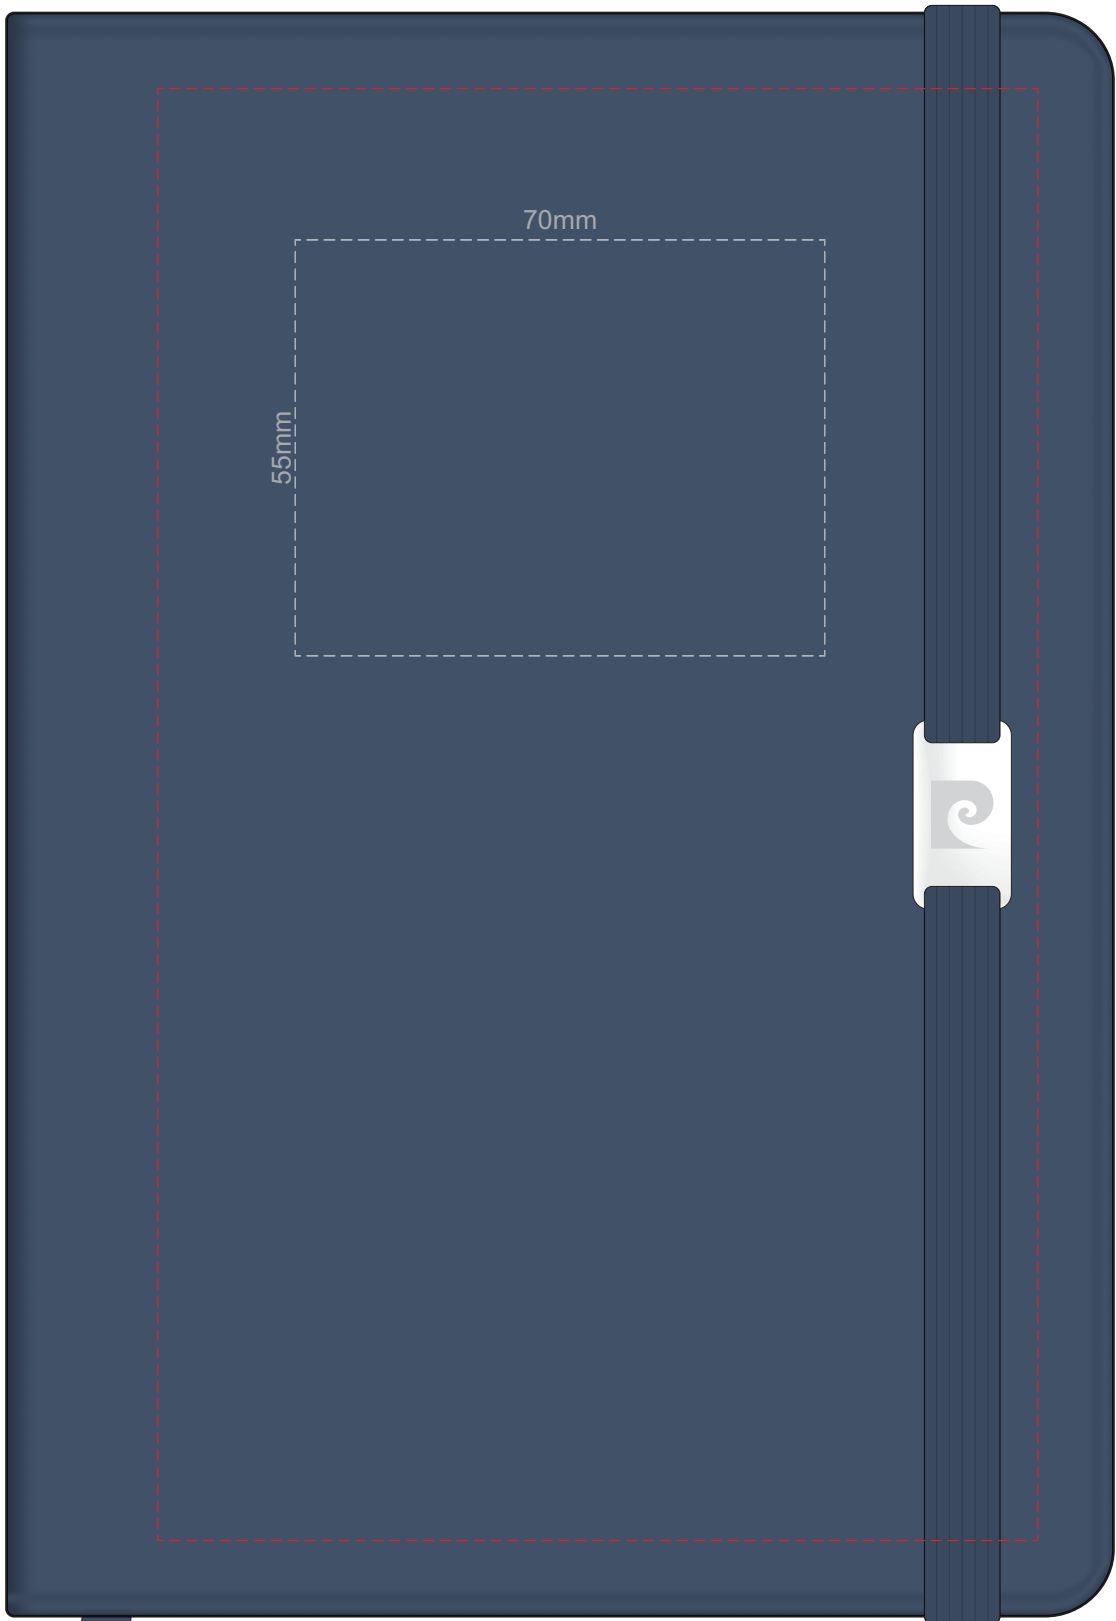

100% of Actual Size
Thermo Debossing
Thermo Debossing XL

Print area 110 x 90mm is moveable within the XL deboss area and can rotate to suit.

100% of Actual Size
Thermo Debossing (back)
Thermo Debossing XL (back)

Print area 110 x 90mm is moveable within the XL deboss area and can rotate to suit.

100% of Actual Size
Foil Printing Front Cover
FRONT ONLY

Please note: Print area 70mm x 55mm is **moveable within the red dotted area**, the print area cannot be rotated. The printing will inherit the texture of the substrate which may affect the legibility of small text or appearance of fine detail.

-  Copper Foil Print Colour
-  Silver Foil Print Colour
-  Gold Foil Print Colour