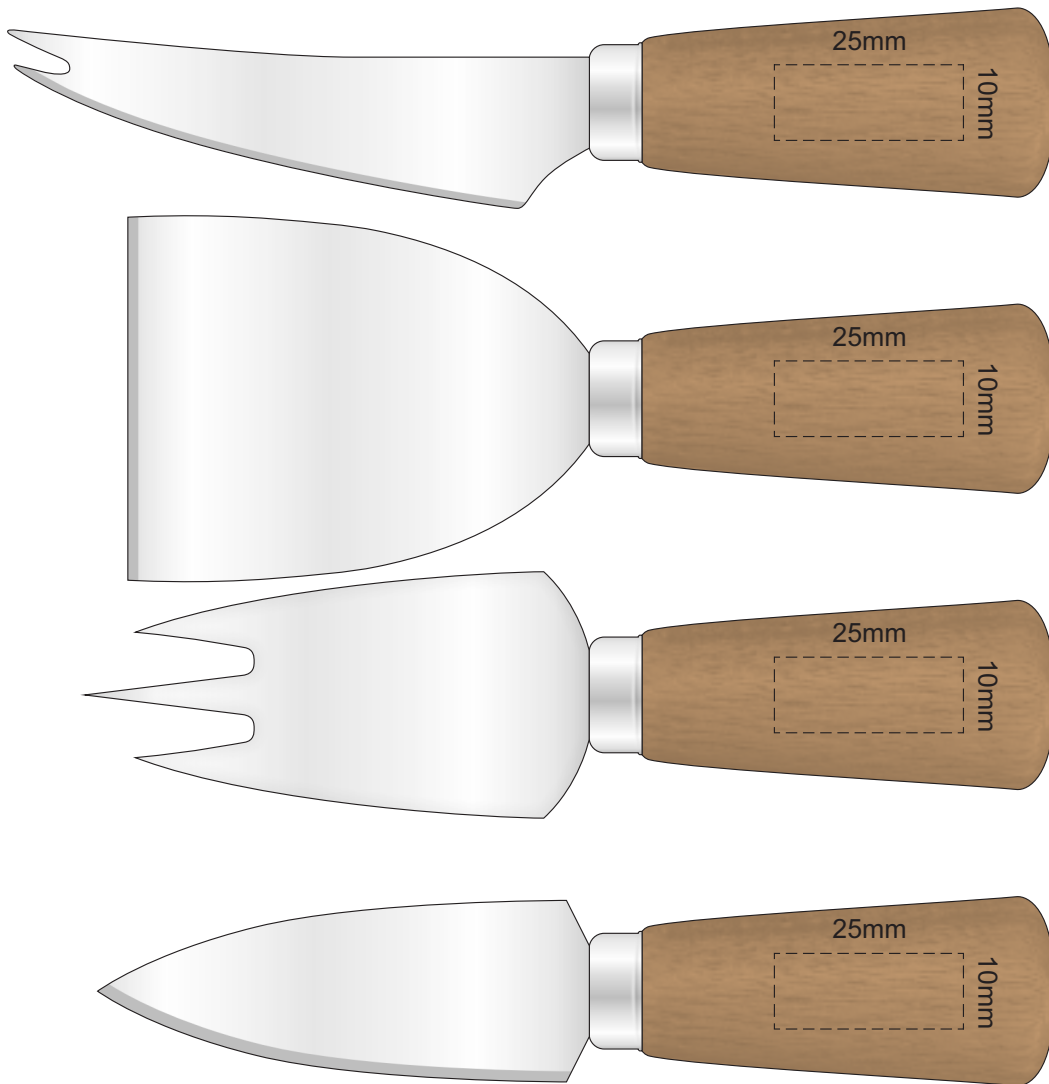

100% of Actual Size
Pad Print (One Colour)
Laser Engraving

This product is a natural material, please allow for variances in grain pattern and branding.

 Engraves to a natural etch