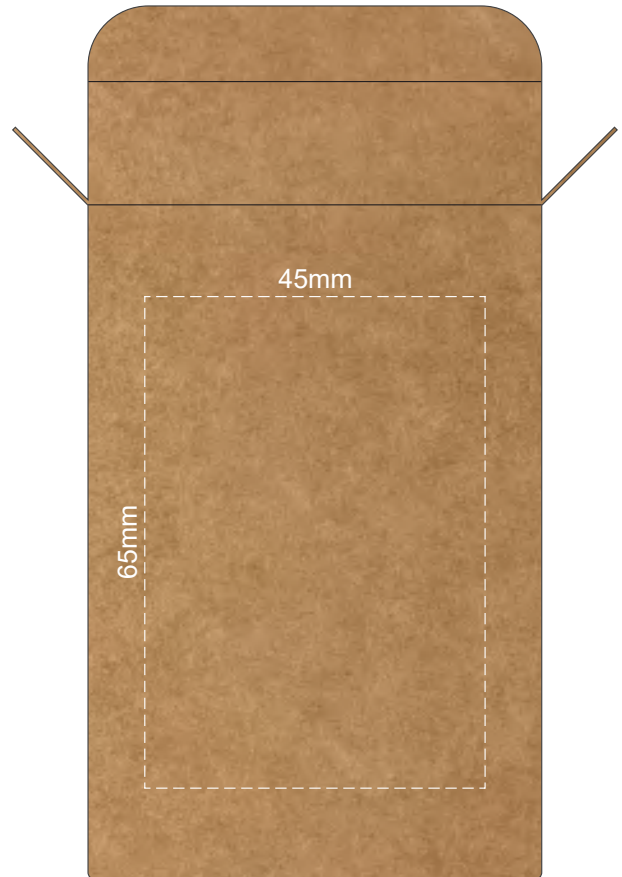

100% of Actual Size  
Pad Print  
SIDE 1

100% of Actual Size  
Pad Print  
SIDE 2

100% of Actual Size  
Digital Packaging Print  
SIDE 1

100% of Actual Size  
Digital Packaging Print  
SIDE 2

Artwork will be printed directly onto the product via CMYK printing (no white), colours will not be vibrant due to white ink not being available for this process.