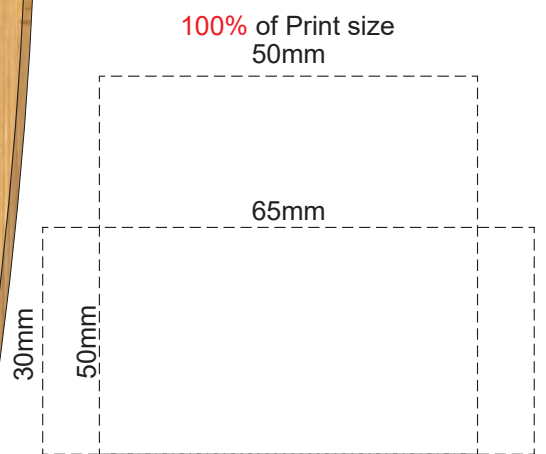

60% of Actual Size
Pad Print
(White, PMS 476C or Black Print Only)

This product is a natural material,
please allow for variances in grain pattern and branding.

60% of Actual Size
Laser Engraving

100% of Print size
75mm

This product is a natural material,
please allow for variances in grain pattern and branding.

 Laser engraves to a natural etch

60% of Actual Size
Hot Stamping

100% of Print size
75mm

This product is a natural material,
please allow for variances in grain pattern and branding.