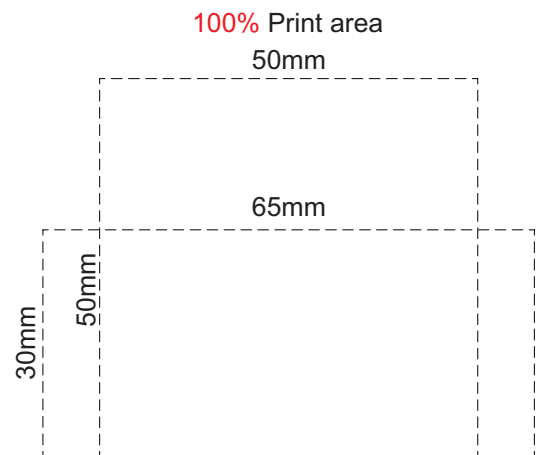

50% of Actual Size  
Pad Print  
(White, PMS 476C or Black Print Only)

This product is a natural material,  
please allow for variances in grain pattern and branding.

50% of Actual Size  
Laser Engraving

100% Print area  
75mm

This product is a natural material,  
please allow for variances in grain pattern and branding.

 Laser engraves to a natural etch

50% of Actual Size  
Hot Stamping

100% Print area  
75mm