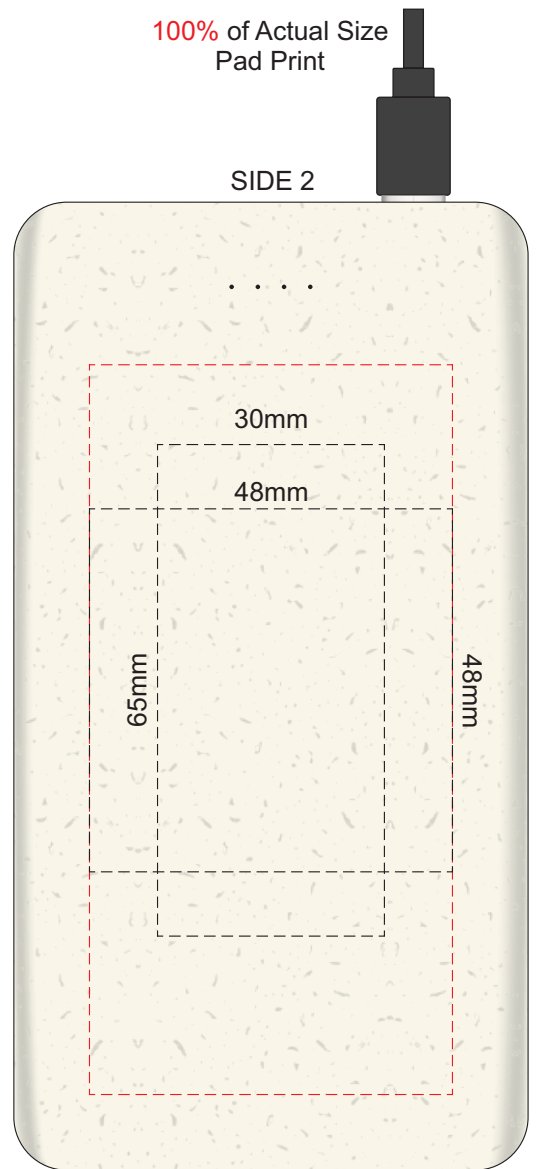

Branding area can be moved anywhere within the red line.

Branding area can be moved anywhere within the red line.

100% of Actual Size  
Direct Digital

SIDE 1

45mm

100mm

100% of Actual Size  
Direct Digital

SIDE 2

...

45mm

92mm

100% of Actual Size  
Pad Print