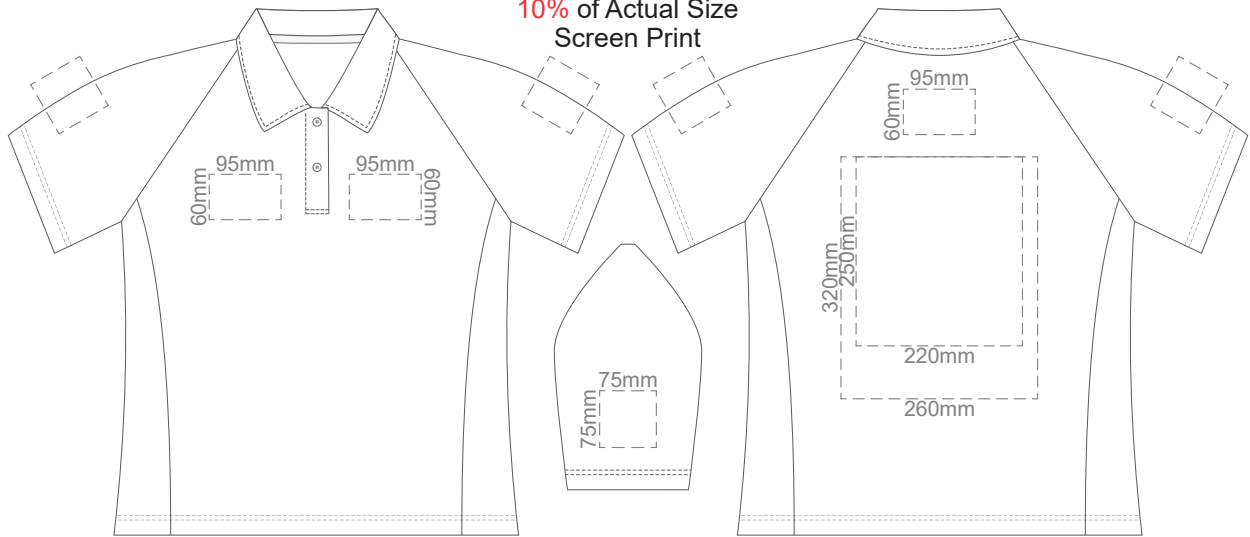

10% of Actual Size
Screen Print

FRONT ADULT EXTRA SMALL

BACK ADULT EXTRA SMALL

10% of Actual Size
Colourflex Transfer
Faux Embroidery

FRONT ADULT EXTRA SMALL

Print area 250x200mm can be rotated to best suit.
BACK ADULT EXTRA SMALL

Print area 250x200mm can be rotated to best suit.

BACK ADULT SMALL

10% of Actual Size
Embroidery

FRONT ADULT SMALL

BACK ADULT SMALL

10% of Actual Size
Screen Print

FRONT ADULT MEDIUM

BACK ADULT MEDIUM

10% of Actual Size
Colourflex Transfer
Faux Embroidery

FRONT ADULT MEDIUM

Print area 280x200mm can be rotated to best suit.

BACK ADULT MEDIUM

10% of Actual Size
Embroidery

FRONT ADULT MEDIUM

BACK ADULT MEDIUM

10% of Actual Size
Screen Print

FRONT ADULT LARGE

BACK ADULT LARGE

10% of Actual Size
Colourflex Transfer
Faux Embroidery

Print area 280x200mm can be rotated to best suit.

FRONT ADULT LARGE

BACK ADULT LARGE