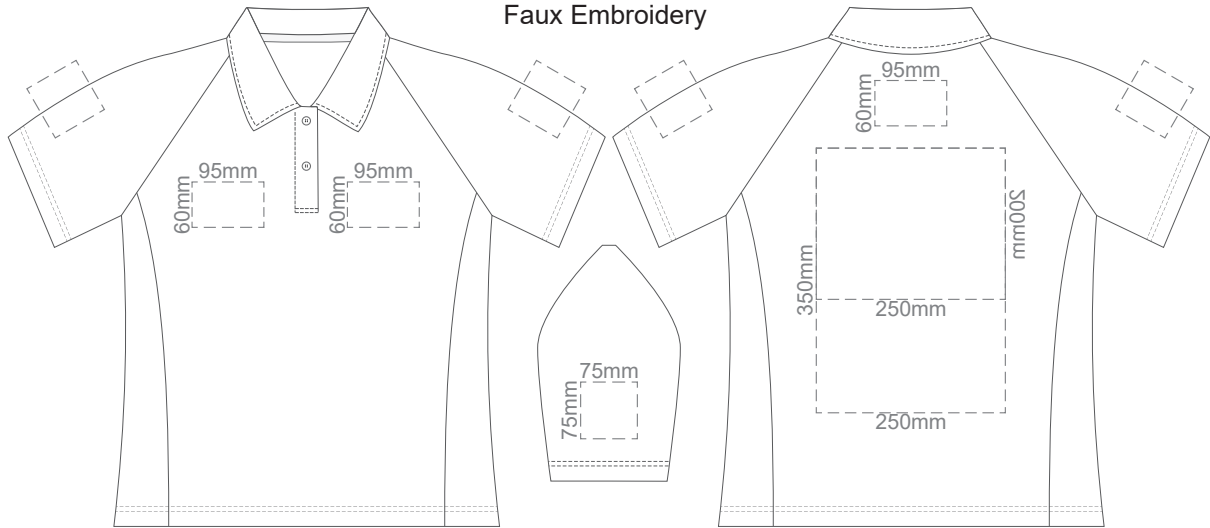

10% of Actual Size
Screen Print

FRONT ADULT EXTRA SMALL

BACK ADULT EXTRA SMALL

10% of Actual Size
Colourflex Transfer
Faux Embroidery

FRONT ADULT EXTRA SMALL

Print area 250x200mm can be rotated to best suit.
BACK ADULT EXTRA SMALL

10% of Actual Size
Embroidery

FRONT ADULT EXTRA SMALL

BACK ADULT EXTRA SMALL

10% of Actual Size
Screen Print

FRONT ADULT SMALL

BACK ADULT SMALL

10% of Actual Size
Colourflex Transfer
Faux Embroidery

FRONT ADULT SMALL

10% of Actual Size
Colourflex Transfer
Faux Embroidery

FRONT ADULT MEDIUM

Print area 280x200mm can be rotated to best suit.

BACK ADULT MEDIUM

10% of Actual Size
Embroidery

FRONT ADULT MEDIUM

BACK ADULT MEDIUM

10% of Actual Size
Screen Print

FRONT ADULT LARGE

BACK ADULT LARGE

10% of Actual Size
Colourflex Transfer
Faux Embroidery

Print area 280x200mm can be rotated to best suit.

FRONT ADULT LARGE

BACK ADULT LARGE