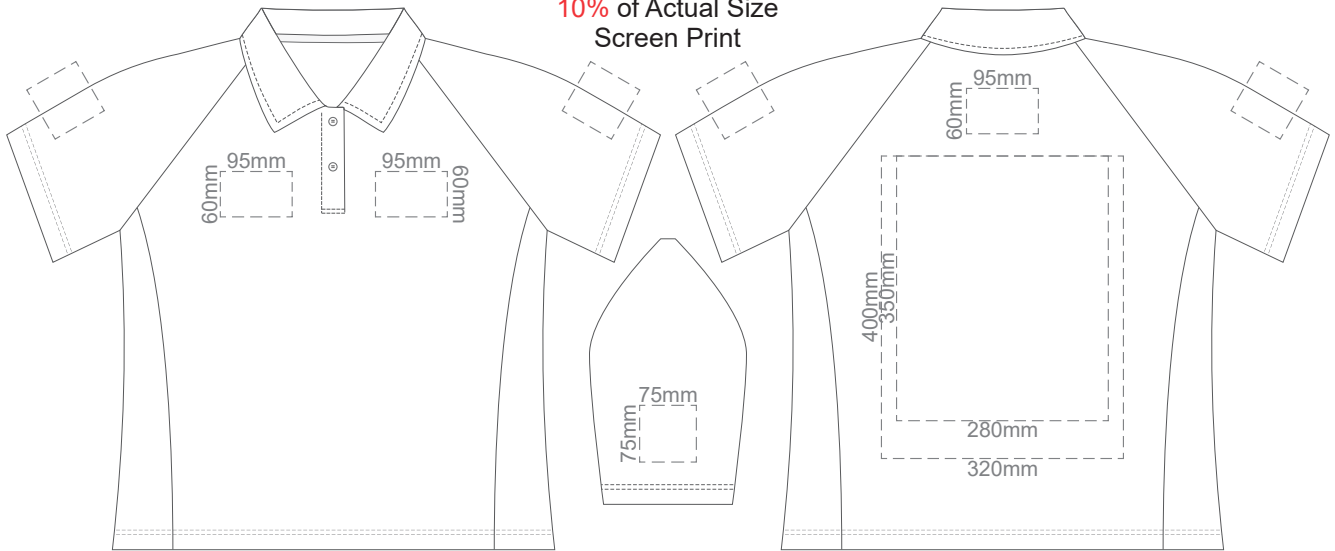

FRONT ADULT LARGE

BACK ADULT LARGE

10% of Actual Size
Screen Print

FRONT ADULT XL

BACK ADULT XL

10% of Actual Size
Colourflex Transfer
Faux Embroidery