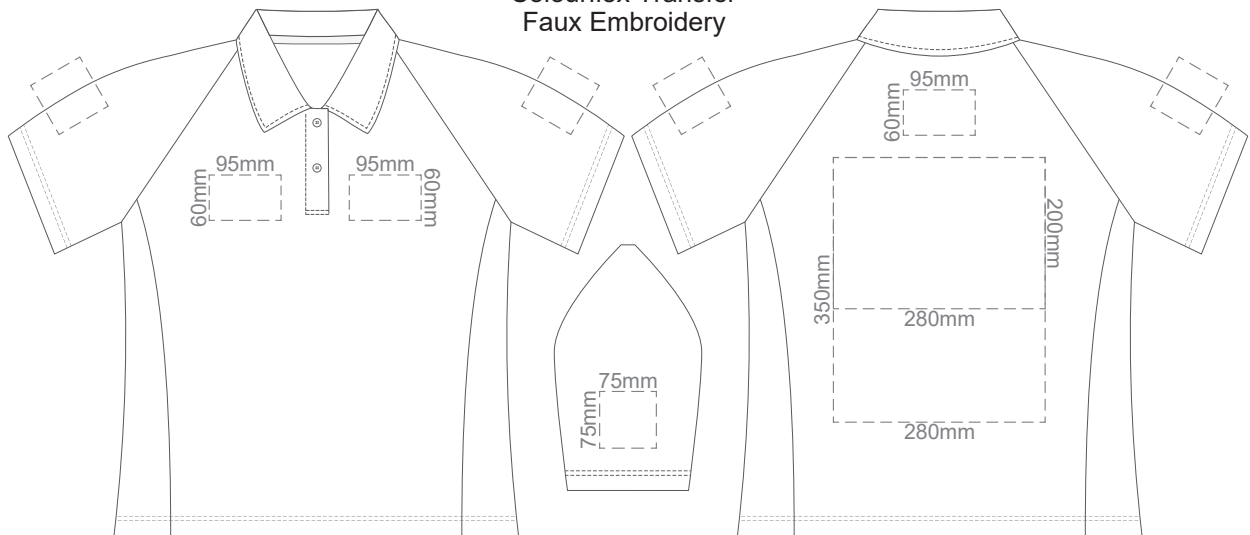

10% of Actual Size
Screen Print

FRONT ADULT EXTRA SMALL

BACK ADULT EXTRA SMALL

10% of Actual Size
Colourflex Transfer
Faux Embroidery

FRONT ADULT EXTRA SMALL

Print area 250x200mm can be rotated to best suit.
BACK ADULT EXTRA SMALL

Print area 250x200mm can be rotated to best suit.

BACK ADULT SMALL

10% of Actual Size
Embroidery

FRONT ADULT SMALL

BACK ADULT SMALL

10% of Actual Size
Screen Print

FRONT ADULT MEDIUM

BACK ADULT MEDIUM

10% of Actual Size
Colourflex Transfer
Faux Embroidery

FRONT ADULT MEDIUM

Print area 280x200mm can be rotated to best suit.

BACK ADULT MEDIUM

10% of Actual Size
Embroidery

FRONT ADULT MEDIUM

BACK ADULT MEDIUM

10% of Actual Size
Screen Print

FRONT ADULT LARGE

BACK ADULT LARGE

10% of Actual Size
Colourflex Transfer
Faux Embroidery

Print area 280x200mm can be rotated to best suit.

FRONT ADULT LARGE

BACK ADULT LARGE