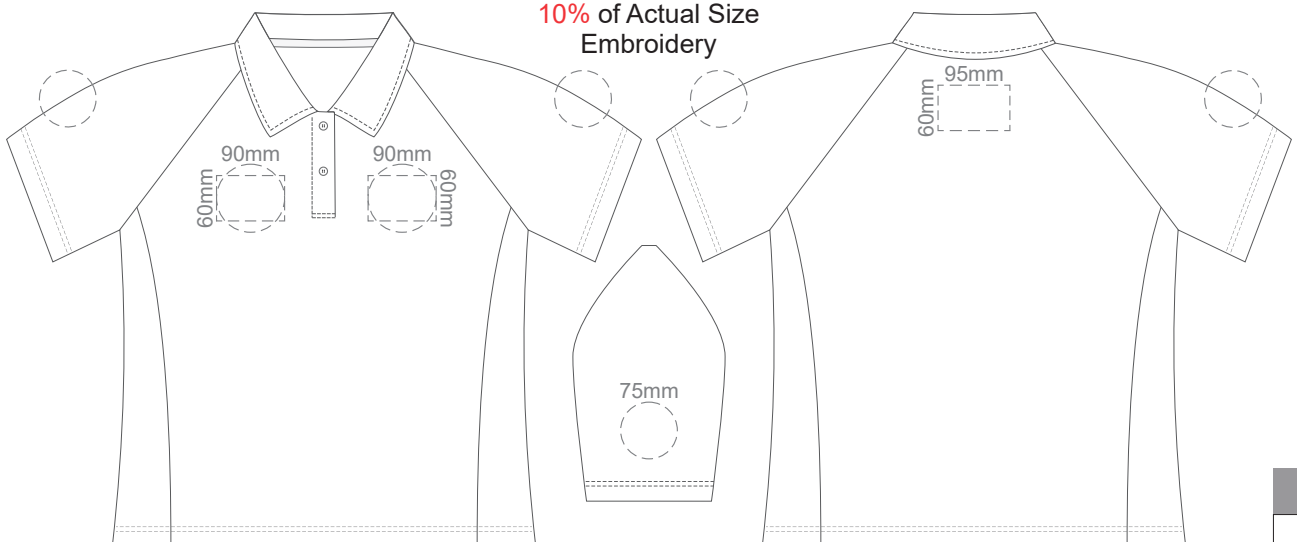

10% of Actual Size
Colourflex Transfer
Faux Embroidery

FRONT ADULT MEDIUM

Print area 280x200mm can be rotated to best suit.

BACK ADULT MEDIUM

10% of Actual Size
Embroidery

FRONT ADULT MEDIUM

BACK ADULT MEDIUM

10% of Actual Size
Screen Print

FRONT ADULT LARGE

BACK ADULT LARGE

10% of Actual Size
Colourflex Transfer
Faux Embroidery

Print area 280x200mm can be rotated to best suit.

FRONT ADULT LARGE

BACK ADULT LARGE

10% of Actual Size
Embroidery

FRONT ADULT LARGE

BACK ADULT LARGE

10% of Actual Size
Screen Print

FRONT ADULT XL

BACK ADULT XL

10% of Actual Size
Colourflex Transfer
Faux Embroidery

FRONT ADULT XL

10% of Actual Size
Colourflex Transfer
Faux Embroidery

FRONT ADULT 2XL

Print area 280x200mm can be rotated to best suit.

BACK ADULT 2XL

10% of Actual Size
Embroidery

FRONT ADULT 2XL

BACK ADULT 2XL

10% of Actual Size
Screen Print