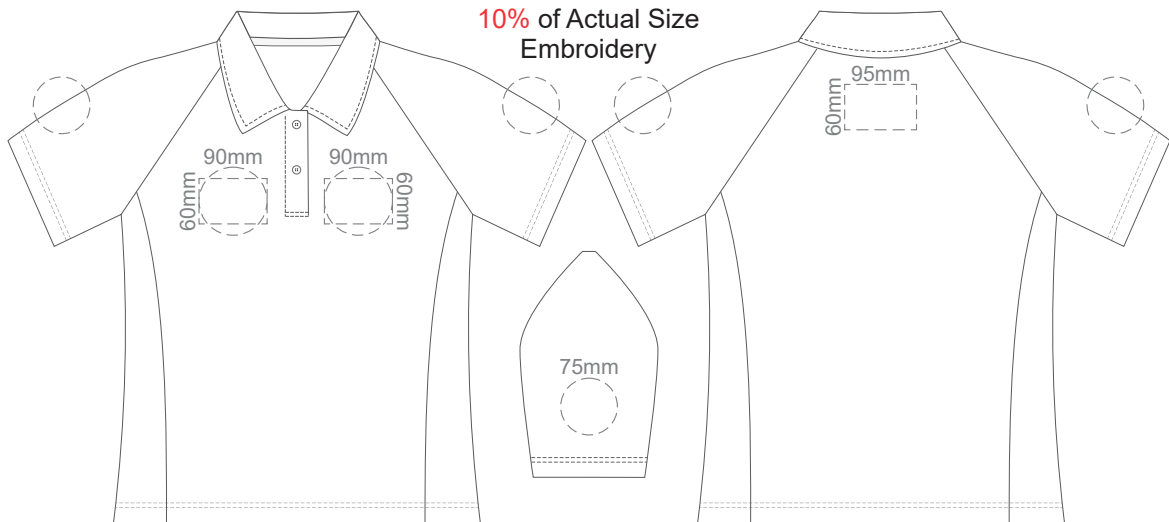

10% of Actual Size
Screen Print

FRONT ADULT EXTRA SMALL

BACK ADULT EXTRA SMALL

10% of Actual Size
Colourflex Transfer
Faux Embroidery

FRONT ADULT EXTRA SMALL

Print area 250x200mm can be rotated to best suit.
BACK ADULT EXTRA SMALL

10% of Actual Size
Embroidery

FRONT ADULT EXTRA SMALL

BACK ADULT EXTRA SMALL

10% of Actual Size
Screen Print

FRONT ADULT SMALL

BACK ADULT SMALL

10% of Actual Size
Colourflex Transfer
Faux Embroidery

FRONT ADULT SMALL

10% of Actual Size
Colourflex Transfer
Faux Embroidery

FRONT ADULT MEDIUM

Print area 280x200mm can be rotated to best suit.

BACK ADULT MEDIUM

10% of Actual Size
Embroidery

FRONT ADULT MEDIUM

BACK ADULT MEDIUM

10% of Actual Size
Screen Print

FRONT ADULT LARGE

BACK ADULT LARGE

10% of Actual Size
Colourflex Transfer
Faux Embroidery

Print area 280x200mm can be rotated to best suit.

FRONT ADULT LARGE

BACK ADULT LARGE