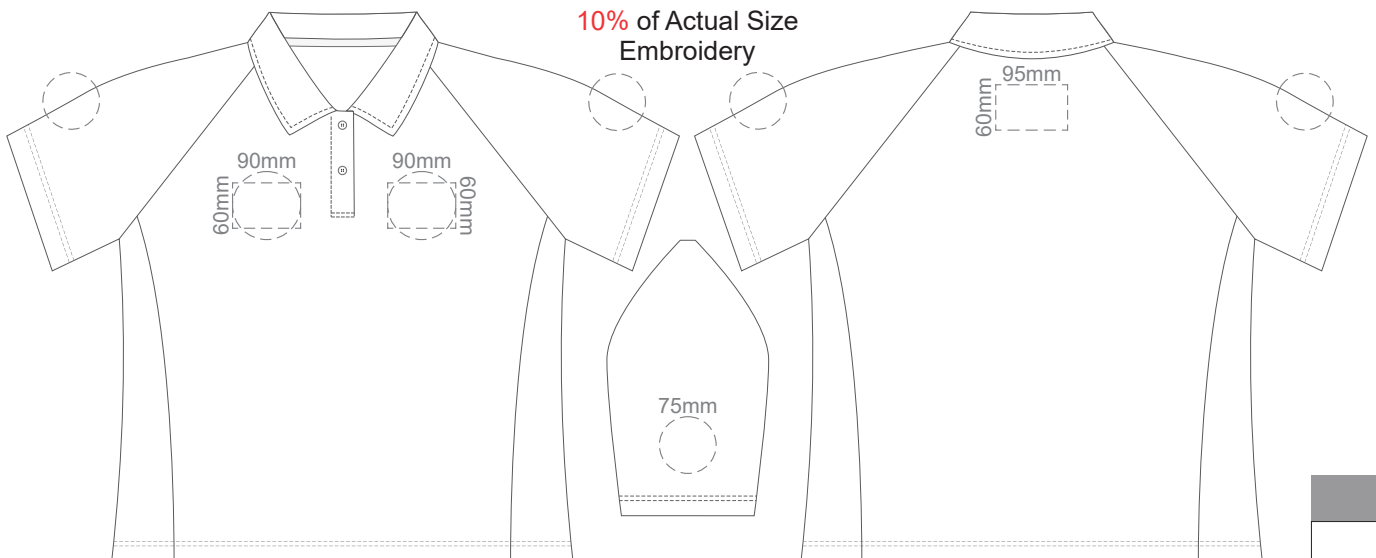

10% of Actual Size
Screen Print

FRONT ADULT LARGE

BACK ADULT LARGE

10% of Actual Size
Colourflex Transfer
Faux Embroidery

Print area 280x200mm can be rotated to best suit.

FRONT ADULT LARGE

BACK ADULT LARGE

Print area 280x200mm can be rotated to best suit.

BACK ADULT XL

10% of Actual Size
Embroidery

FRONT ADULT XL

BACK ADULT XL

10% of Actual Size
Screen Print

FRONT ADULT 2XL

BACK ADULT 2XL

10% of Actual Size
Colourflex Transfer
Faux Embroidery

FRONT ADULT 2XL

Print area 280x200mm can be rotated to best suit.

BACK ADULT 2XL

10% of Actual Size
Embroidery

FRONT ADULT 2XL

BACK ADULT 2XL

10% of Actual Size
Screen Print

FRONT ADULT 3XL

BACK ADULT 3XL

10% of Actual Size
Colourflex Transfer
Faux Embroidery

FRONT ADULT 3XL

Print area 280x200mm can be rotated to best suit.

BACK ADULT 3XL

10% of Actual Size
Embroidery

FRONT ADULT 3XL