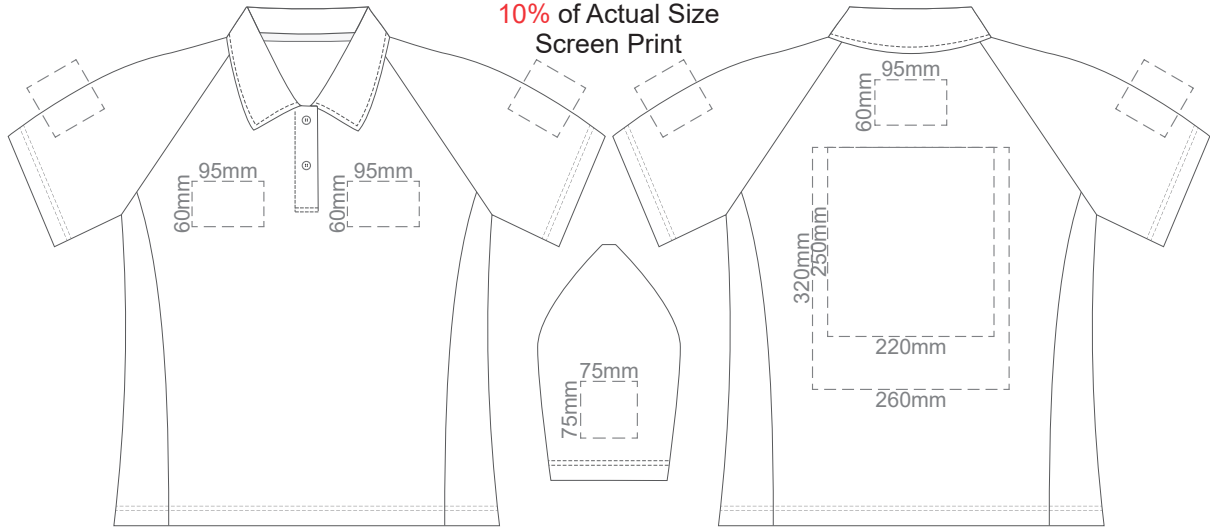

10% of Actual Size
Screen Print

FRONT ADULT EXTRA SMALL

BACK ADULT EXTRA SMALL

10% of Actual Size
Colourflex Transfer
Faux Embroidery

FRONT ADULT EXTRA SMALL

Print area 250x200mm can be rotated to best suit.
BACK ADULT EXTRA SMALL

10% of Actual Size
Embroidery

FRONT ADULT EXTRA SMALL

BACK ADULT EXTRA SMALL

10% of Actual Size
Screen Print

FRONT ADULT SMALL

BACK ADULT SMALL

10% of Actual Size
Colourflex Transfer
Faux Embroidery

FRONT ADULT SMALL

10% of Actual Size
Colourflex Transfer
Faux Embroidery

FRONT ADULT MEDIUM

Print area 280x200mm can be rotated to best suit.

BACK ADULT MEDIUM

10% of Actual Size
Embroidery

FRONT ADULT MEDIUM

BACK ADULT MEDIUM

10% of Actual Size
Screen Print

FRONT ADULT LARGE

BACK ADULT LARGE

10% of Actual Size
Colourflex Transfer
Faux Embroidery

Print area 280x200mm can be rotated to best suit.

FRONT ADULT LARGE

BACK ADULT LARGE