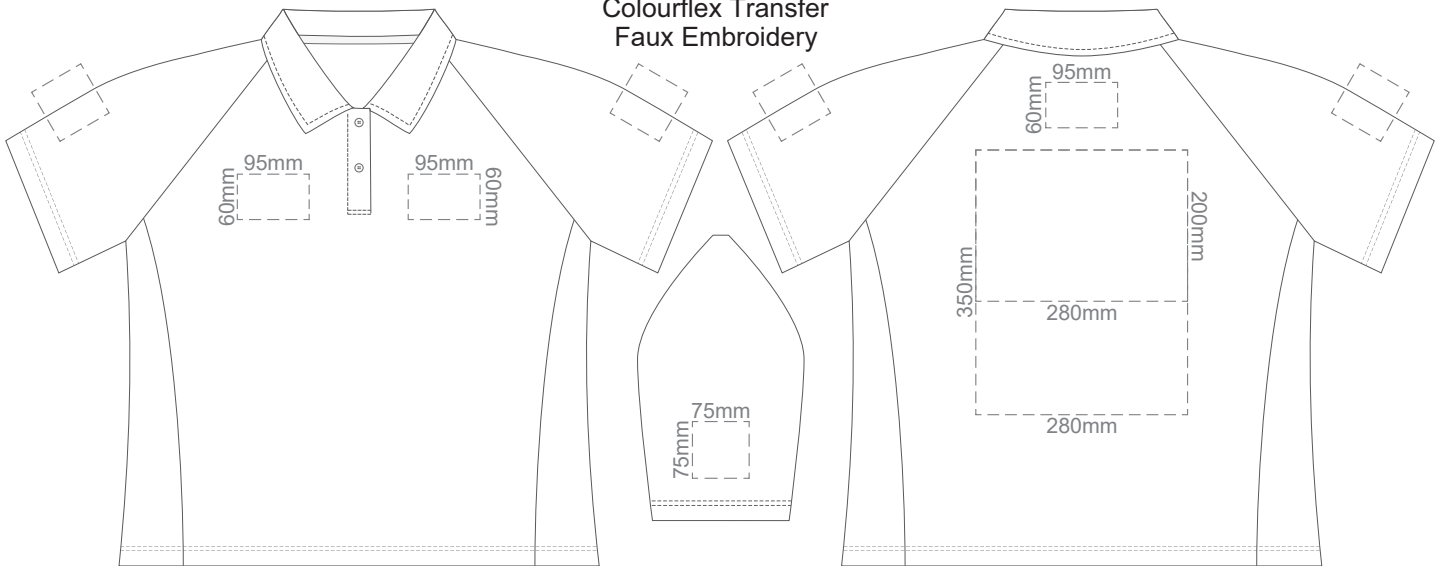

10% of Actual Size
Screen Print

FRONT ADULT LARGE

BACK ADULT LARGE

10% of Actual Size
Colourflex Transfer
Faux Embroidery

Print area 280x200mm can be rotated to best suit.

FRONT ADULT LARGE

BACK ADULT LARGE

Print area 280x200mm can be rotated to best suit.

BACK ADULT XL

10% of Actual Size
Embroidery

FRONT ADULT XL

BACK ADULT XL

10% of Actual Size
Screen Print

FRONT ADULT 2XL

BACK ADULT 2XL

10% of Actual Size
Colourflex Transfer
Faux Embroidery

FRONT ADULT 2XL

Print area 280x200mm can be rotated to best suit.

BACK ADULT 2XL

10% of Actual Size
Embroidery

FRONT ADULT 2XL

BACK ADULT 2XL

10% of Actual Size
Screen Print

FRONT ADULT 3XL

BACK ADULT 3XL

10% of Actual Size
Colourflex Transfer
Faux Embroidery

FRONT ADULT 3XL

Print area 280x200mm can be rotated to best suit.

BACK ADULT 3XL

10% of Actual Size
Embroidery

FRONT ADULT 3XL