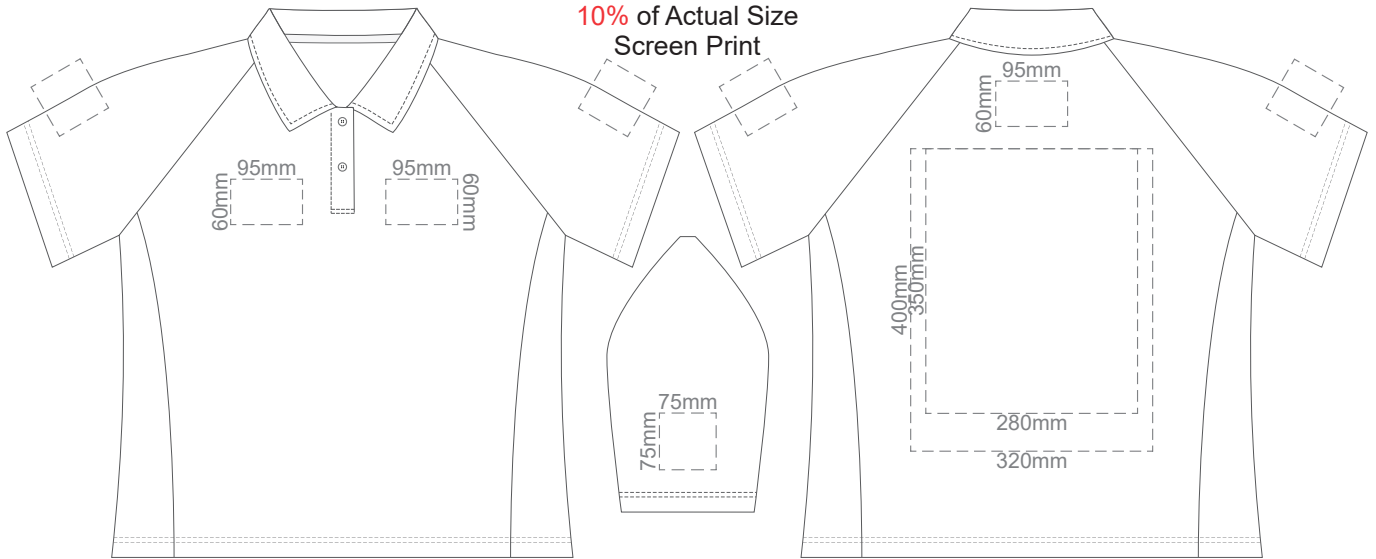

10% of Actual Size
Screen Print

FRONT ADULT LARGE

BACK ADULT LARGE

10% of Actual Size
Colourflex Transfer
Faux Embroidery

Print area 280x200mm can be rotated to best suit.

FRONT ADULT LARGE

BACK ADULT LARGE

Print area 280x200mm can be rotated to best suit.

BACK ADULT XL

10% of Actual Size
Embroidery

FRONT ADULT XL

BACK ADULT XL

10% of Actual Size
Screen Print

FRONT ADULT 2XL

BACK ADULT 2XL

10% of Actual Size
Colourflex Transfer
Faux Embroidery

FRONT ADULT 2XL

Print area 280x200mm can be rotated to best suit.

BACK ADULT 2XL

10% of Actual Size
Embroidery

FRONT ADULT 2XL

BACK ADULT 2XL

10% of Actual Size
Screen Print

FRONT ADULT 3XL

BACK ADULT 3XL

10% of Actual Size
Colourflex Transfer
Faux Embroidery

FRONT ADULT 3XL

Print area 280x200mm can be rotated to best suit.

BACK ADULT 3XL

10% of Actual Size
Embroidery

FRONT ADULT 3XL