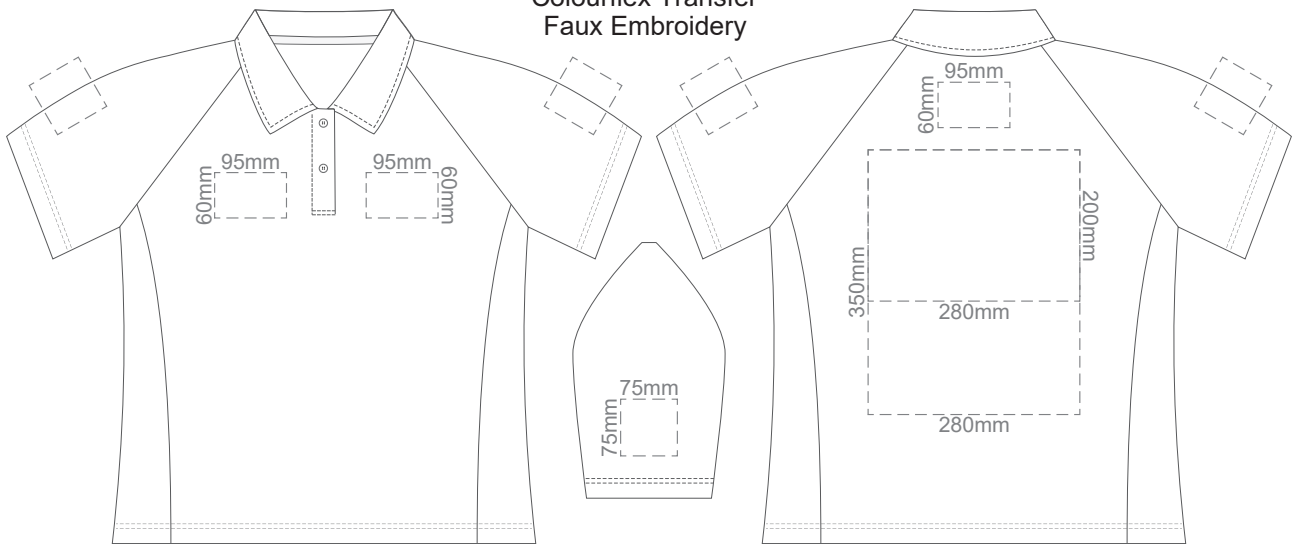

10% of Actual Size
Screen Print

FRONT ADULT EXTRA SMALL

BACK ADULT EXTRA SMALL

10% of Actual Size
Colourflex Transfer
Faux Embroidery

FRONT ADULT EXTRA SMALL

Print area 250x200mm can be rotated to best suit.
BACK ADULT EXTRA SMALL

Print area 250x200mm can be rotated to best suit.

BACK ADULT SMALL

10% of Actual Size
Embroidery

FRONT ADULT SMALL

BACK ADULT SMALL

10% of Actual Size
Screen Print

FRONT ADULT MEDIUM

BACK ADULT MEDIUM

10% of Actual Size
Colourflex Transfer
Faux Embroidery

FRONT ADULT MEDIUM

Print area 280x200mm can be rotated to best suit.

BACK ADULT MEDIUM

10% of Actual Size
Embroidery

FRONT ADULT MEDIUM

BACK ADULT MEDIUM

10% of Actual Size
Screen Print

FRONT ADULT LARGE

BACK ADULT LARGE

10% of Actual Size
Colourflex Transfer
Faux Embroidery

Print area 280x200mm can be rotated to best suit.

FRONT ADULT LARGE

BACK ADULT LARGE