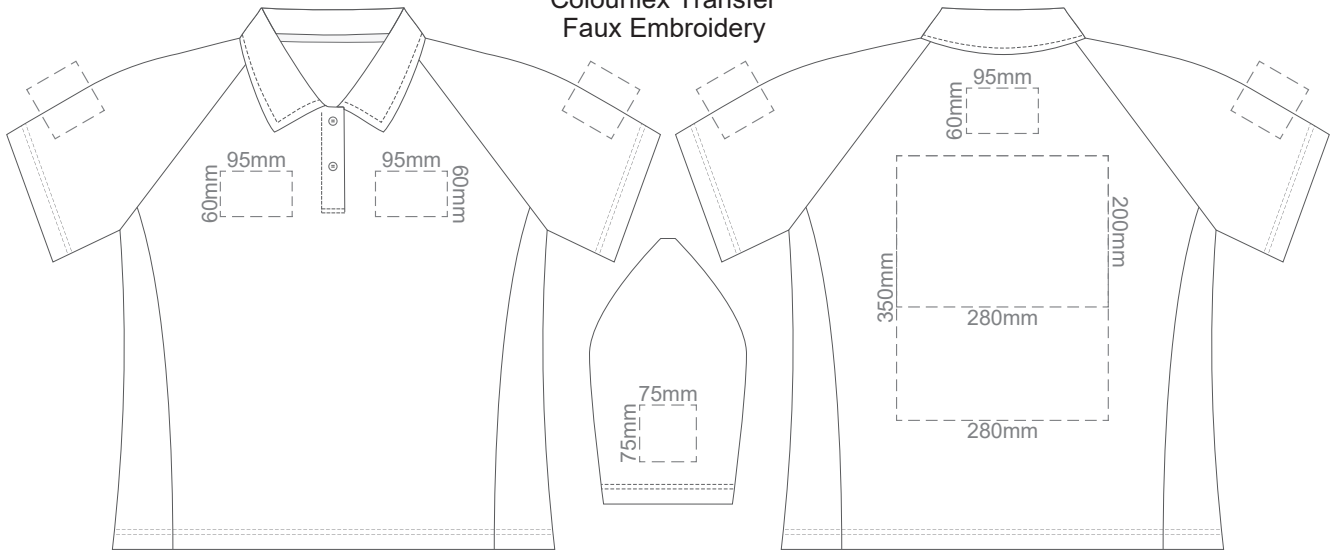

FRONT ADULT XL

Print area 280x200mm can be rotated to best suit.

BACK ADULT XL

10% of Actual Size
Embroidery