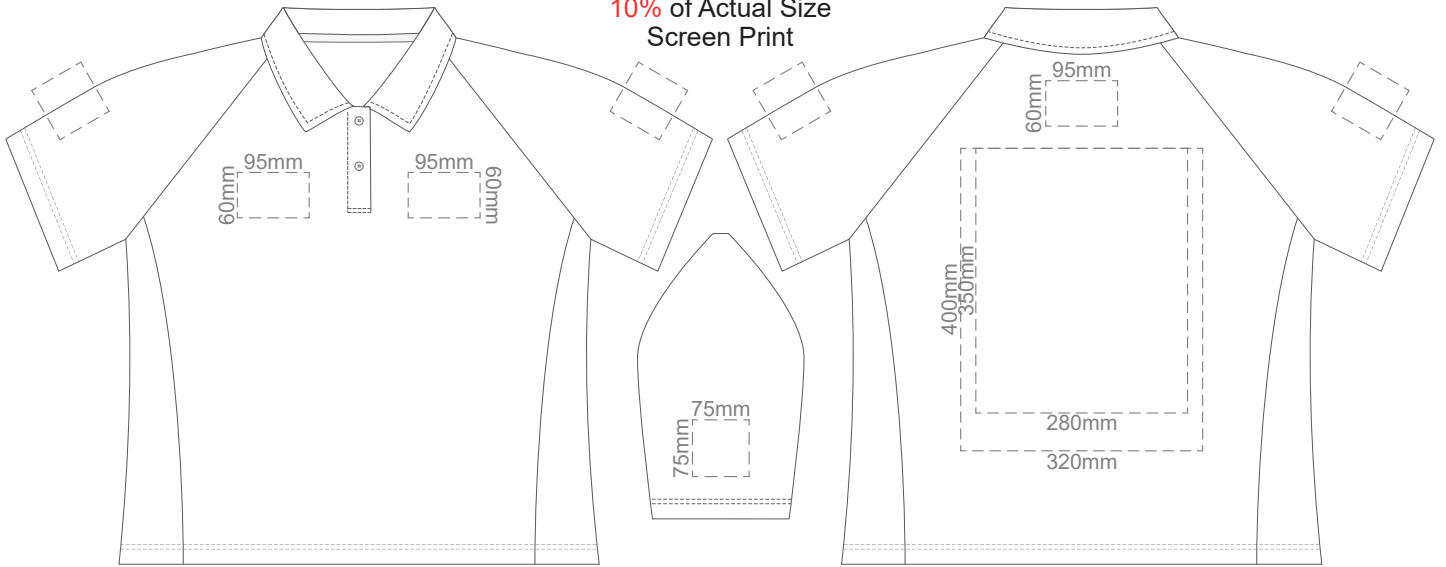

10% of Actual Size
Screen Print

FRONT ADULT LARGE

BACK ADULT LARGE

10% of Actual Size
Colourflex Transfer
Faux Embroidery

Print area 280x200mm can be rotated to best suit.

FRONT ADULT LARGE

BACK ADULT LARGE

Print area 280x200mm can be rotated to best suit.

BACK ADULT XL

10% of Actual Size
Embroidery

FRONT ADULT XL

BACK ADULT XL

10% of Actual Size
Screen Print

FRONT ADULT 2XL

BACK ADULT 2XL

10% of Actual Size
Colourflex Transfer
Faux Embroidery

FRONT ADULT 2XL

Print area 280x200mm can be rotated to best suit.

BACK ADULT 2XL

10% of Actual Size
Embroidery

FRONT ADULT 2XL

BACK ADULT 2XL

10% of Actual Size
Screen Print

FRONT ADULT 3XL

BACK ADULT 3XL

10% of Actual Size
Colourflex Transfer
Faux Embroidery

FRONT ADULT 3XL

Print area 280x200mm can be rotated to best suit.

BACK ADULT 3XL

10% of Actual Size
Embroidery

FRONT ADULT 3XL