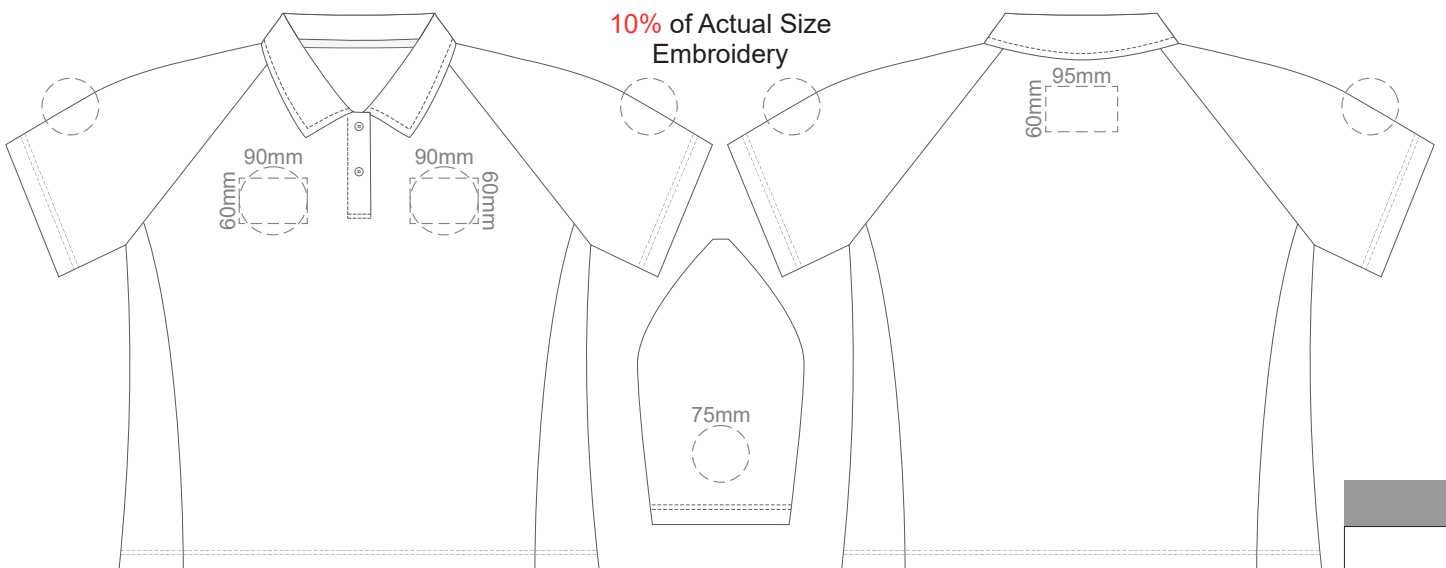

Print area 280x200mm can be rotated to best suit.

BACK ADULT XL

10% of Actual Size
Embroidery

FRONT ADULT XL

BACK ADULT XL

10% of Actual Size
Screen Print

FRONT ADULT 2XL

BACK ADULT 2XL

10% of Actual Size
Colourflex Transfer
Faux Embroidery

FRONT ADULT 2XL

Print area 280x200mm can be rotated to best suit.

BACK ADULT 2XL

10% of Actual Size
Embroidery

FRONT ADULT 2XL

BACK ADULT 2XL

10% of Actual Size
Screen Print

FRONT ADULT 3XL

BACK ADULT 3XL

10% of Actual Size
Colourflex Transfer
Faux Embroidery

FRONT ADULT 3XL

Print area 280x200mm can be rotated to best suit.

BACK ADULT 3XL

10% of Actual Size
Embroidery

FRONT ADULT 3XL

BACK ADULT 3XL