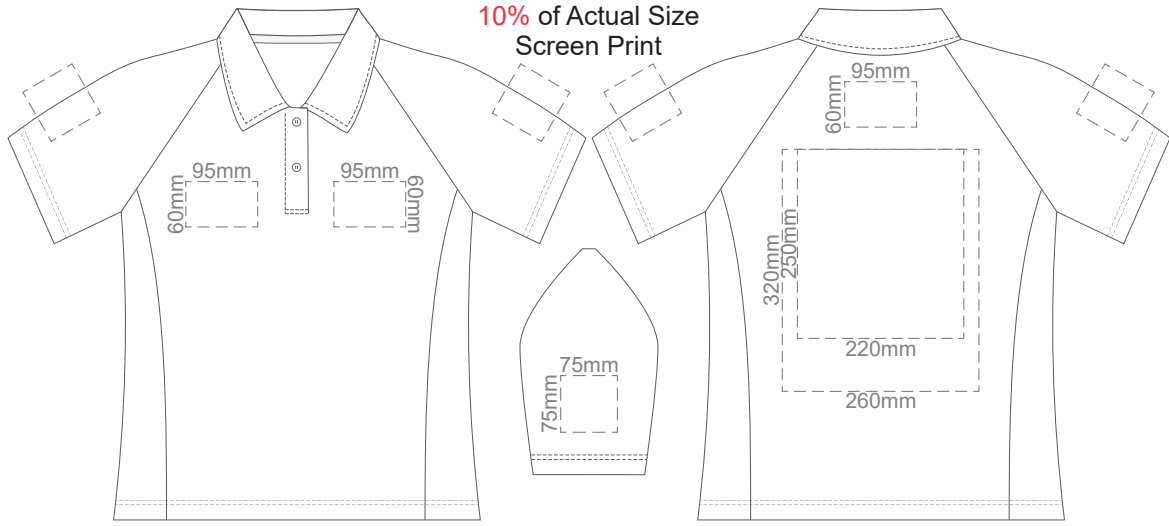

10% of Actual Size
Screen Print

FRONT ADULT EXTRA SMALL

BACK ADULT EXTRA SMALL

10% of Actual Size
Colourflex Transfer
Faux Embroidery

FRONT ADULT EXTRA SMALL

Print area 250x200mm can be rotated to best suit.
BACK ADULT EXTRA SMALL

Print area 250x200mm can be rotated to best suit.

BACK ADULT SMALL

10% of Actual Size
Embroidery

FRONT ADULT SMALL

BACK ADULT SMALL

10% of Actual Size
Screen Print

FRONT ADULT MEDIUM

BACK ADULT MEDIUM

10% of Actual Size
Colourflex Transfer
Faux Embroidery

FRONT ADULT MEDIUM

Print area 280x200mm can be rotated to best suit.

BACK ADULT MEDIUM

10% of Actual Size
Embroidery

FRONT ADULT MEDIUM

BACK ADULT MEDIUM

10% of Actual Size
Screen Print

FRONT ADULT LARGE

BACK ADULT LARGE

10% of Actual Size
Colourflex Transfer
Faux Embroidery

Print area 280x200mm can be rotated to best suit.

FRONT ADULT LARGE

BACK ADULT LARGE