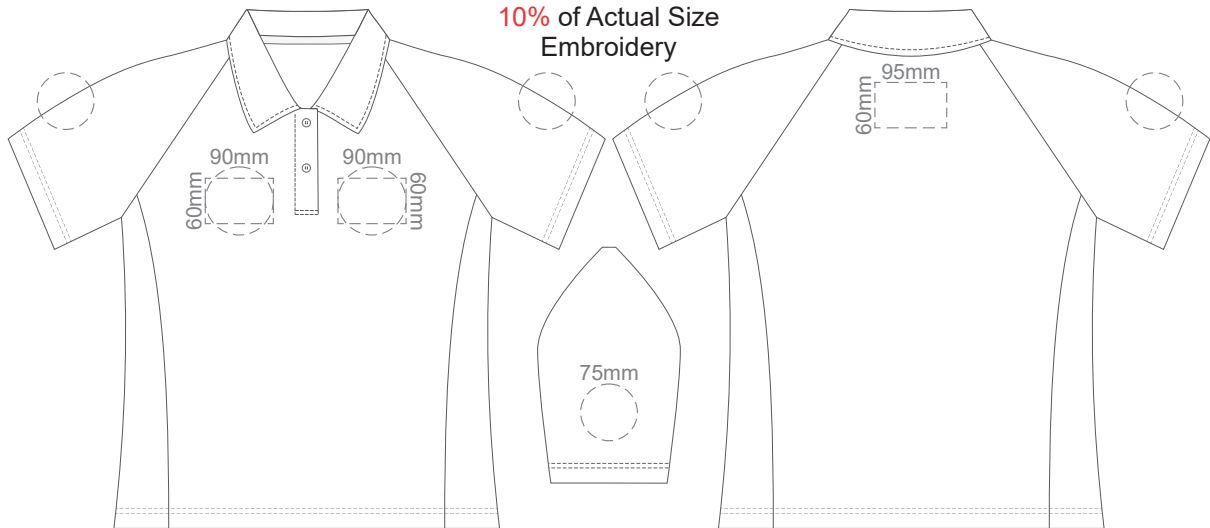

10% of Actual Size
Screen Print

10% of Actual Size
Colourflex Transfer
Faux Embroidery

Print area 250x200mm can be rotated to best suit.

10% of Actual Size
Embroidery