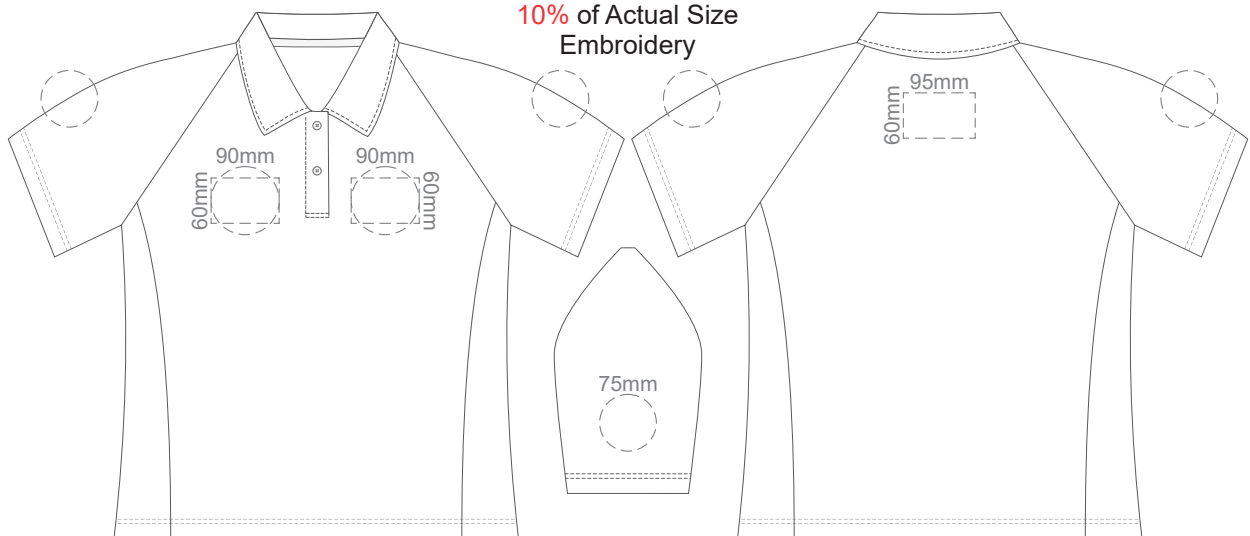

10% of Actual Size
Screen Print

FRONT ADULT EXTRA SMALL

BACK ADULT EXTRA SMALL

10% of Actual Size
Colourflex Transfer
Faux Embroidery

FRONT ADULT EXTRA SMALL

Print area 250x200mm can be rotated to best suit.
BACK ADULT EXTRA SMALL

Print area 250x200mm can be rotated to best suit.

BACK ADULT SMALL

10% of Actual Size
Embroidery

FRONT ADULT SMALL

BACK ADULT SMALL

10% of Actual Size
Screen Print

FRONT ADULT MEDIUM

BACK ADULT MEDIUM

10% of Actual Size
Colourflex Transfer
Faux Embroidery

FRONT ADULT MEDIUM

Print area 280x200mm can be rotated to best suit.

BACK ADULT MEDIUM

10% of Actual Size
Embroidery

FRONT ADULT MEDIUM

BACK ADULT MEDIUM

10% of Actual Size
Screen Print

FRONT ADULT LARGE

BACK ADULT LARGE

10% of Actual Size
Colourflex Transfer
Faux Embroidery

Print area 280x200mm can be rotated to best suit.

FRONT ADULT LARGE

BACK ADULT LARGE