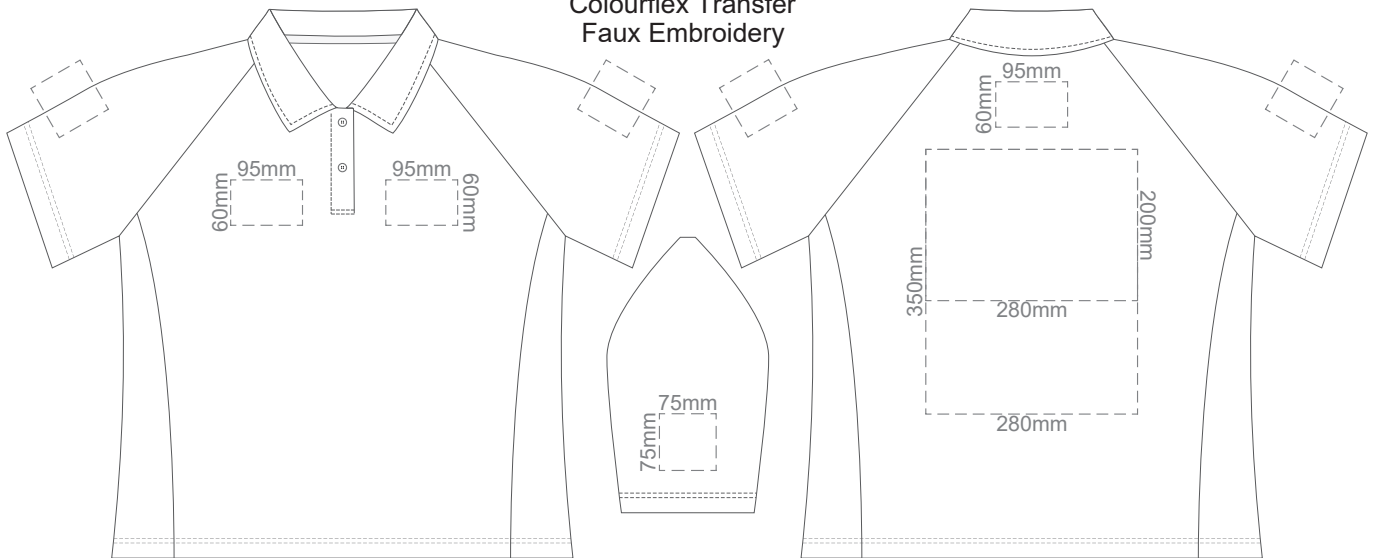

Print area 280x200mm can be rotated to best suit.

10% of Actual Size
Embroidery