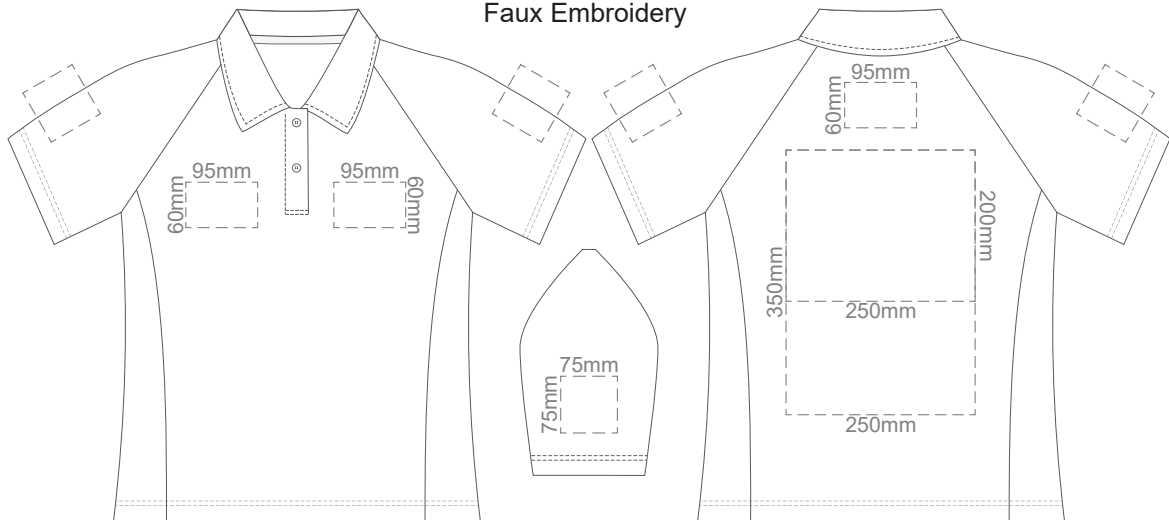

10% of Actual Size
Screen Print

FRONT ADULT EXTRA SMALL

BACK ADULT EXTRA SMALL

10% of Actual Size
Colourflex Transfer
Faux Embroidery

FRONT ADULT EXTRA SMALL

Print area 250x200mm can be rotated to best suit.
BACK ADULT EXTRA SMALL

10% of Actual Size
Embroidery

FRONT ADULT EXTRA SMALL

BACK ADULT EXTRA SMALL

10% of Actual Size
Screen Print

FRONT ADULT SMALL

BACK ADULT SMALL

10% of Actual Size
Colourflex Transfer
Faux Embroidery

FRONT ADULT SMALL

10% of Actual Size
Colourflex Transfer
Faux Embroidery

FRONT ADULT MEDIUM

Print area 280x200mm can be rotated to best suit.

BACK ADULT MEDIUM

10% of Actual Size
Embroidery

FRONT ADULT MEDIUM

BACK ADULT MEDIUM

10% of Actual Size
Screen Print

FRONT ADULT LARGE

BACK ADULT LARGE

10% of Actual Size
Colourflex Transfer
Faux Embroidery

Print area 280x200mm can be rotated to best suit.

FRONT ADULT LARGE

BACK ADULT LARGE