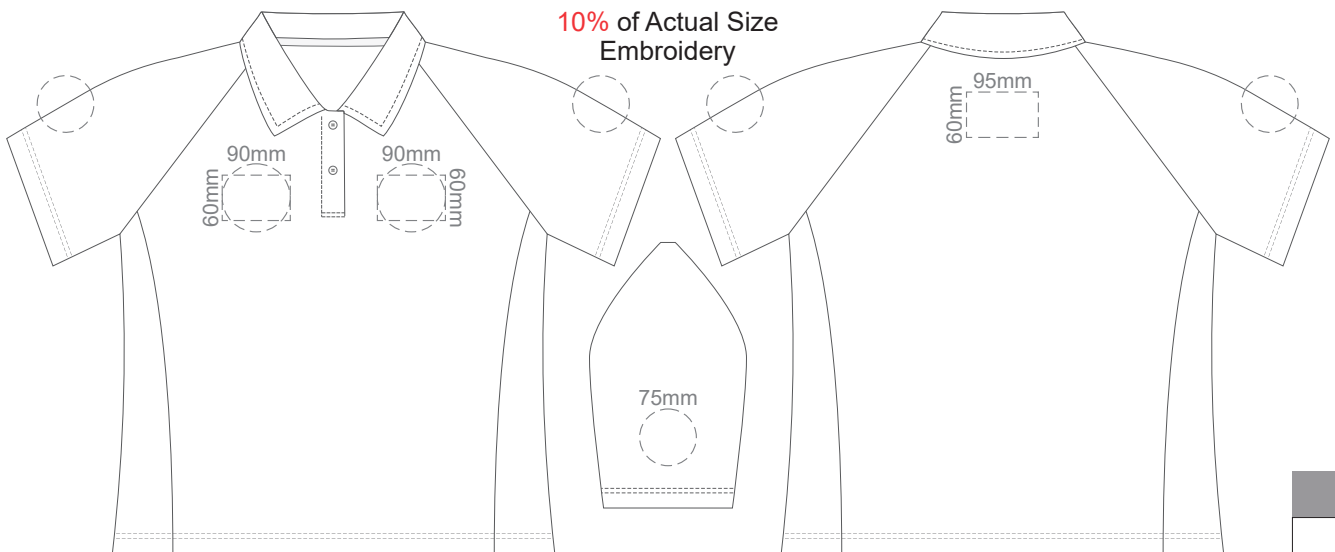

10% of Actual Size
Screen Print

10% of Actual Size
Colourflex Transfer
Faux Embroidery

Print area 280x200mm can be rotated to best suit.

10% of Actual Size
Embroidery