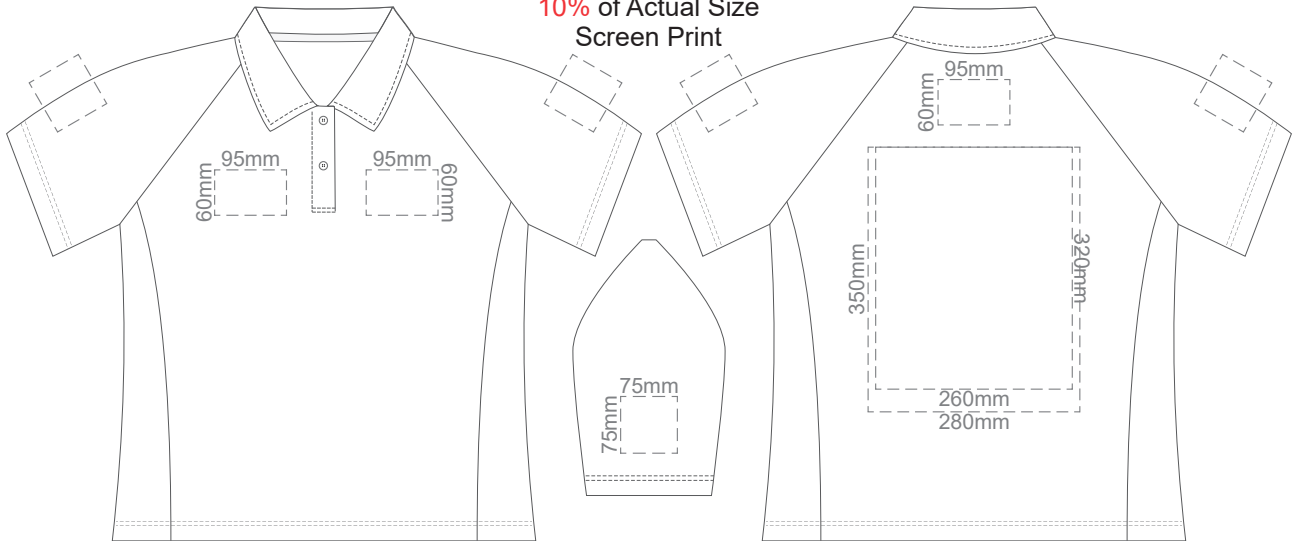

10% of Actual Size
Screen Print

FRONT ADULT EXTRA SMALL

BACK ADULT EXTRA SMALL

10% of Actual Size
Colourflex Transfer
Faux Embroidery

FRONT ADULT EXTRA SMALL

Print area 250x200mm can be rotated to best suit.
BACK ADULT EXTRA SMALL

Print area 250x200mm can be rotated to best suit.

BACK ADULT SMALL

10% of Actual Size
Embroidery

FRONT ADULT SMALL

BACK ADULT SMALL

10% of Actual Size
Screen Print

FRONT ADULT MEDIUM

BACK ADULT MEDIUM

10% of Actual Size
Colourflex Transfer
Faux Embroidery

FRONT ADULT MEDIUM

Print area 280x200mm can be rotated to best suit.

BACK ADULT MEDIUM

10% of Actual Size
Embroidery

FRONT ADULT MEDIUM

BACK ADULT MEDIUM

10% of Actual Size
Screen Print

FRONT ADULT LARGE

BACK ADULT LARGE

10% of Actual Size
Colourflex Transfer
Faux Embroidery

Print area 280x200mm can be rotated to best suit.

FRONT ADULT LARGE

BACK ADULT LARGE