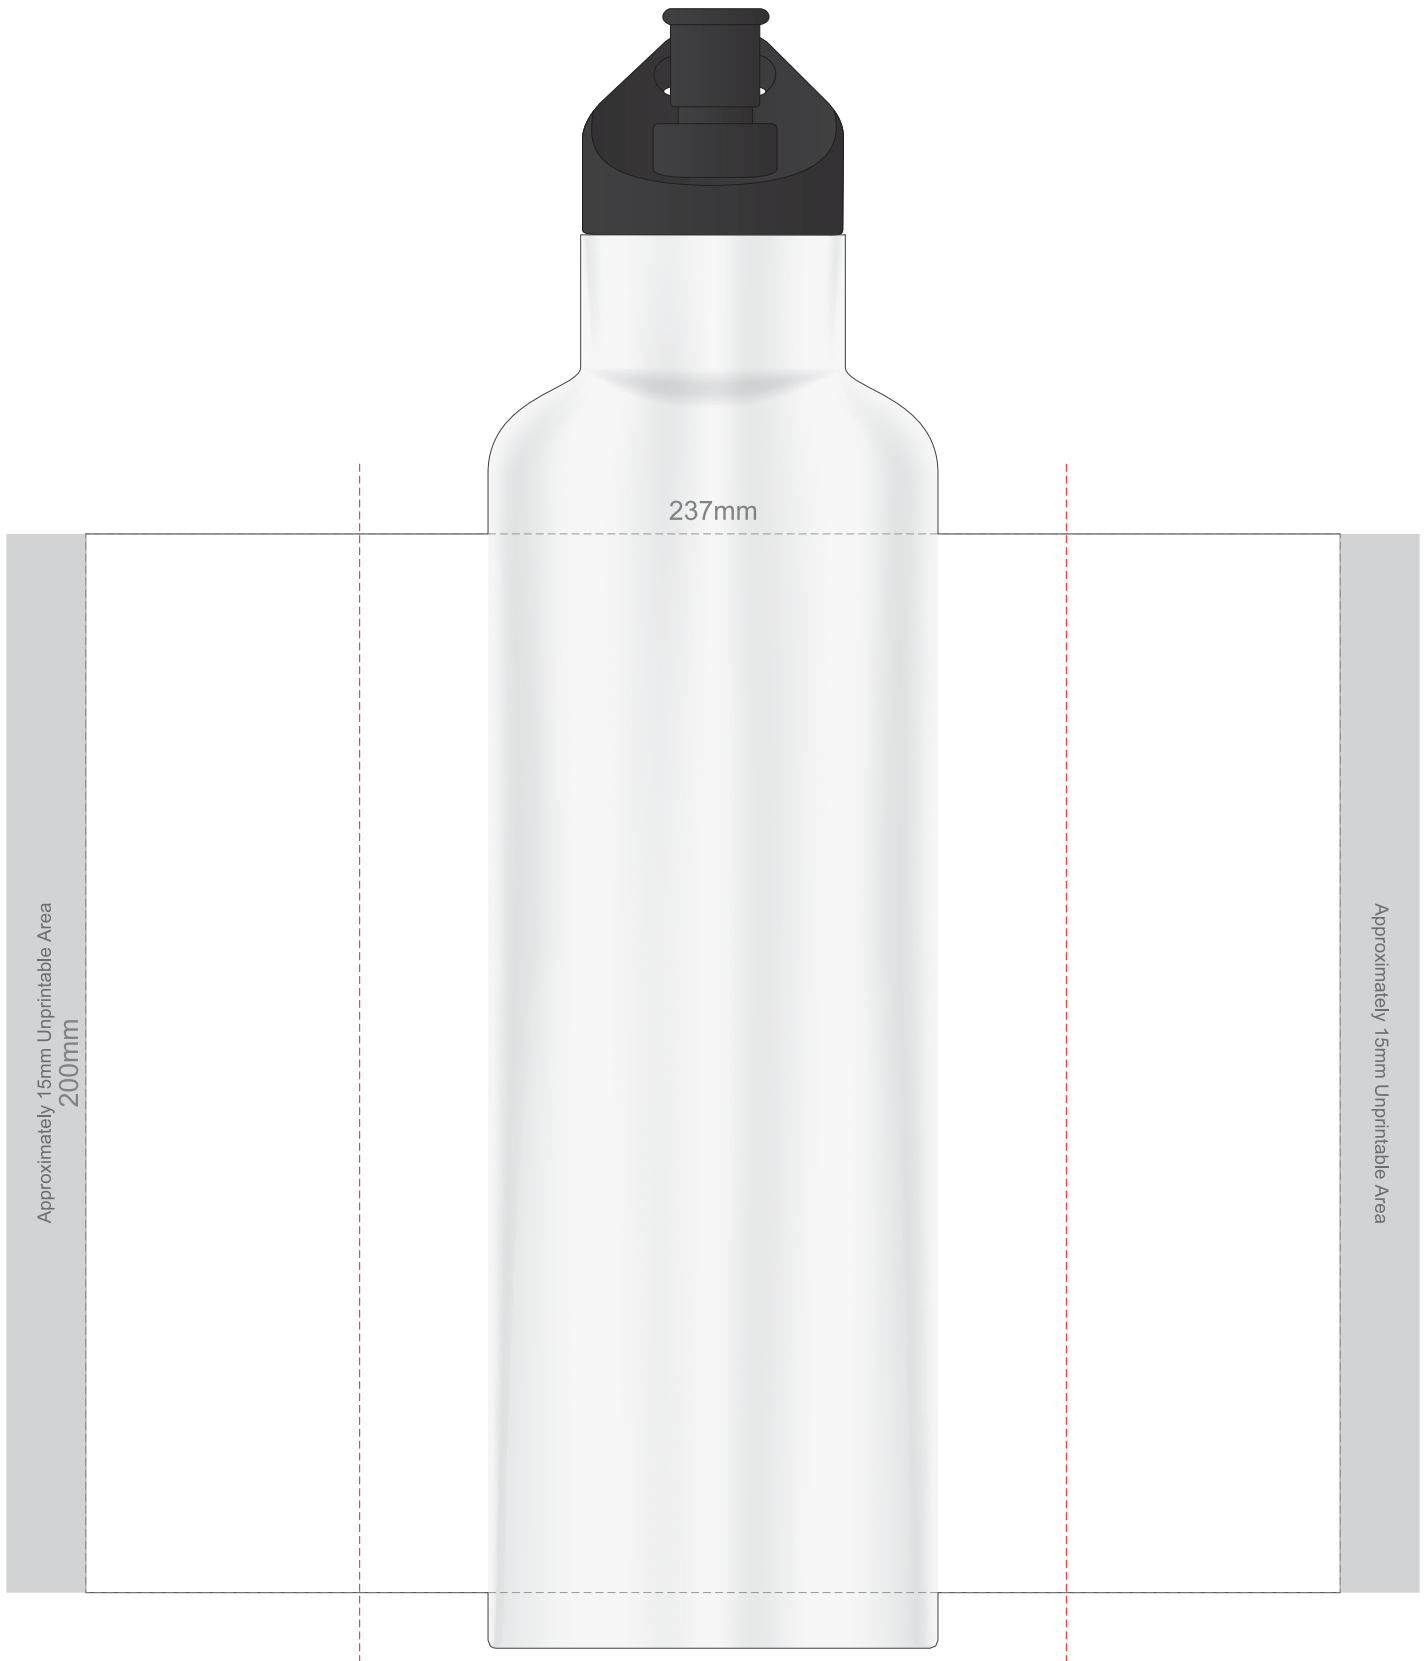

80% of Actual Size  
Pad Print

Branding area can be moved anywhere within the red line.

70% of Actual Size  
Screen Print (One Colour)

Red Line = Exact opposites of the product  
(centre artwork to the red line)

80% of Actual Size  
Laser Engraving

Branding area can be moved **anywhere within the red line.**

Shiny Stainless Steel Finish

**CARABINER LID**

**SIPPER LID**

**FLIP VALVE LID**