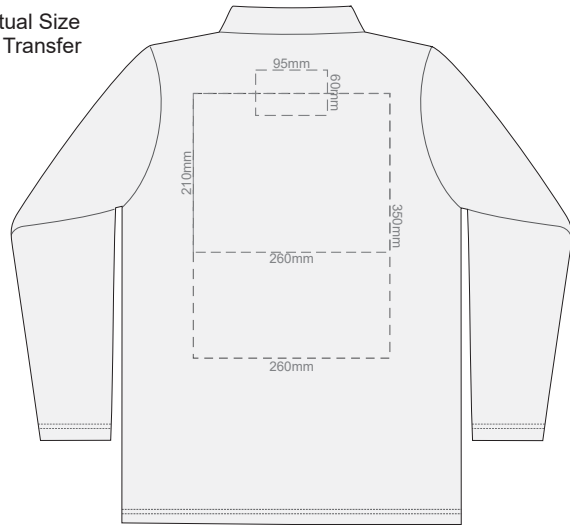

10% of Actual Size  
Screen Print

**FRONT WOMENS PERFECT LSL  
XXL**

**BACK WOMENS PERFECT LSL  
XXL**

10% of Actual Size  
Screen Print

**FRONT WOMENS PERFECT LSL  
3XL**

**BACK WOMENS PERFECT LSL  
3XL**

10% of Actual Size  
Colourflex Transfer

**FRONT WOMENS PERFECT LSL  
SMALL**

**BACK WOMENS PERFECT LSL  
SMALL**

Print area 260x210mm can be rotated to best suit.

10% of Actual Size  
Colourflex Transfer

**FRONT WOMENS PERFECT LSL  
MEDIUM**

**BACK WOMENS PERFECT LSL  
MEDIUM**

Print area 260x210mm can be rotated to best suit.

10% of Actual Size  
Colourflex Transfer

**FRONT WOMENS PERFECT LSL  
LARGE**

**BACK WOMENS PERFECT LSL  
LARGE**

Print area 260x210mm can be rotated to best suit.

10% of Actual Size  
Colourflex Transfer

**FRONT WOMENS PERFECT LSL  
EXTRA LARGE**

**BACK WOMENS PERFECT LSL  
EXTRA LARGE**

Print area 280x200mm can be rotated to best suit.