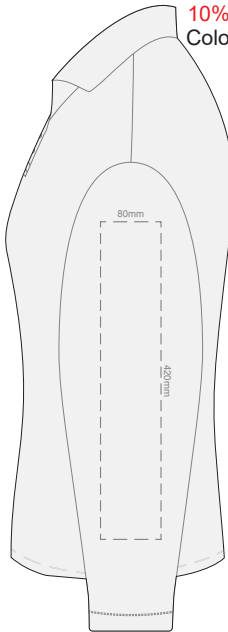

**SIDE 1 WOMENS PERFECT LSL
XXL**