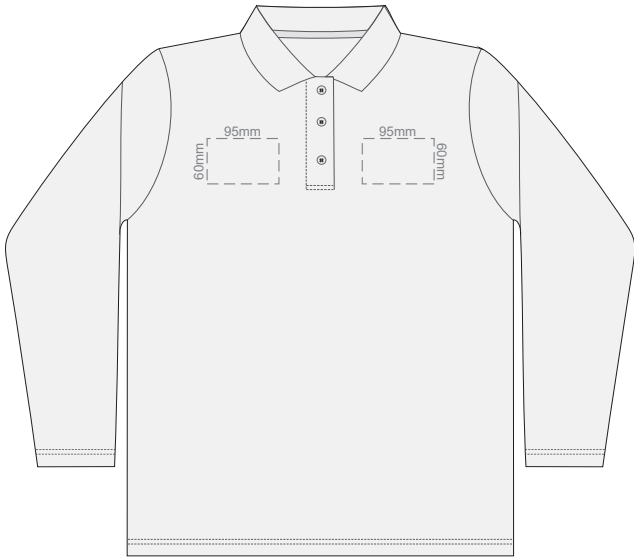

10% of Actual Size  
Colourflex Transfer

**FRONT WOMENS PERFECT LSL  
SMALL**

**BACK WOMENS PERFECT LSL  
SMALL**

Print area 260x210mm can be rotated to best suit.

10% of Actual Size  
Colourflex Transfer

**FRONT WOMENS PERFECT LSL  
MEDIUM**

**BACK WOMENS PERFECT LSL  
MEDIUM**

Print area 260x210mm can be rotated to best suit.

10% of Actual Size  
Colourflex Transfer

**FRONT WOMENS PERFECT LSL  
LARGE**

**BACK WOMENS PERFECT LSL  
LARGE**

Print area 260x210mm can be rotated to best suit.

10% of Actual Size  
Colourflex Transfer

**FRONT WOMENS PERFECT LSL  
EXTRA LARGE**

**BACK WOMENS PERFECT LSL  
EXTRA LARGE**

Print area 280x200mm can be rotated to best suit.