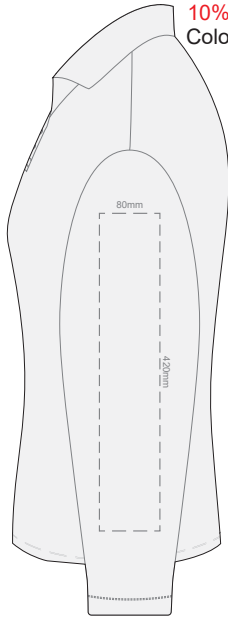

10% of Actual Size
Colourflex Transfer

**SIDE 1 WOMENS PERFECT LSL
EXTRA LARGE**