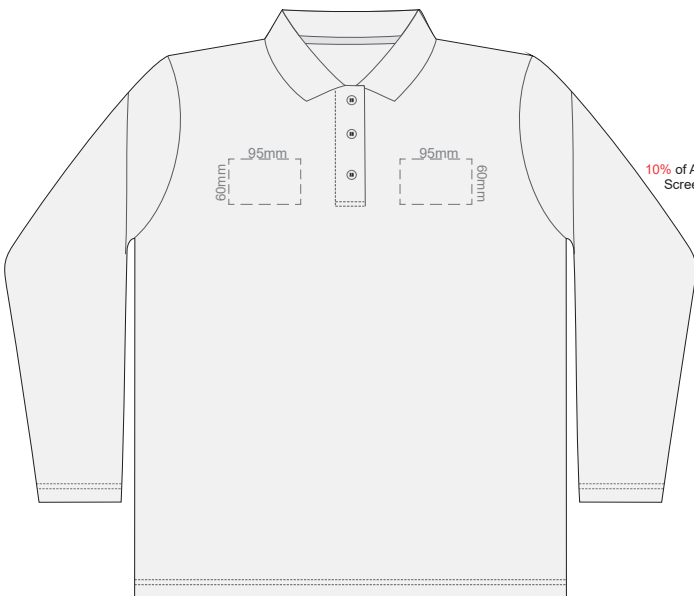

**FRONT WOMENS PERFECT LSL
3XL**