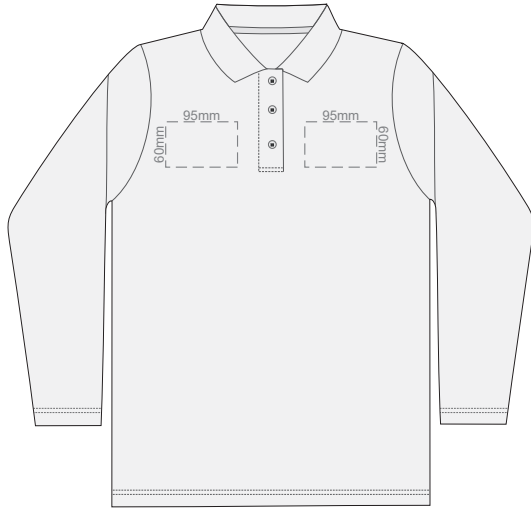

10% of Actual Size  
Screen Print

**FRONT WOMENS PERFECT LSL  
SMALL**

**BACK WOMENS PERFECT LSL  
SMALL**

10% of Actual Size  
Screen Print

**FRONT WOMENS PERFECT LSL  
MEDIUM**

**BACK WOMENS PERFECT LSL  
MEDIUM**

10% of Actual Size  
Screen Print

**FRONT WOMENS PERFECT LSL  
LARGE**

**BACK WOMENS PERFECT LSL  
LARGE**

10% of Actual Size  
Screen Print

**FRONT WOMENS PERFECT LSL  
EXTRA LARGE**

**BACK WOMENS PERFECT LSL  
EXTRA LARGE**

10% of Actual Size  
Colourflex Transfer

**FRONT WOMENS PERFECT LSL  
SMALL**

**BACK WOMENS PERFECT LSL  
SMALL**

Print area 260x210mm can be rotated to best suit.

10% of Actual Size  
Colourflex Transfer