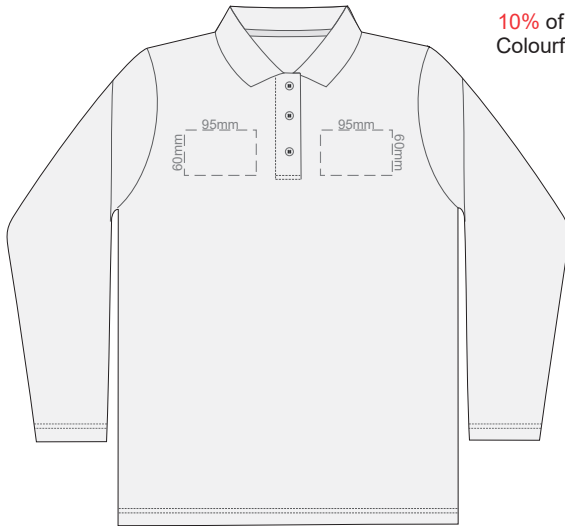

10% of Actual Size
Colourflex Transfer

**FRONT WOMENS PERFECT LSL
MEDIUM**