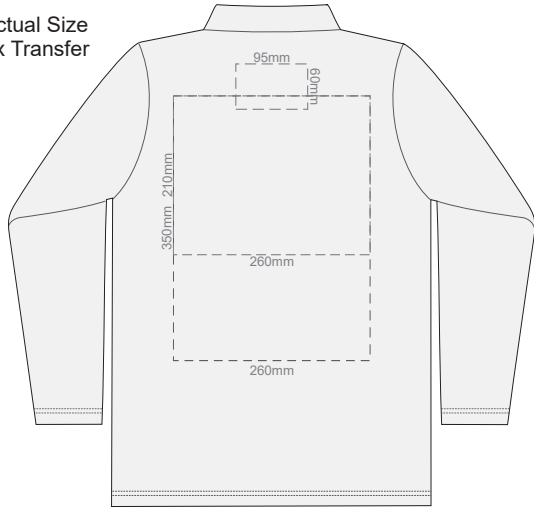

**BACK WOMENS PERFECT LSL
SMALL**

Print area 260x210mm can be rotated to best suit.