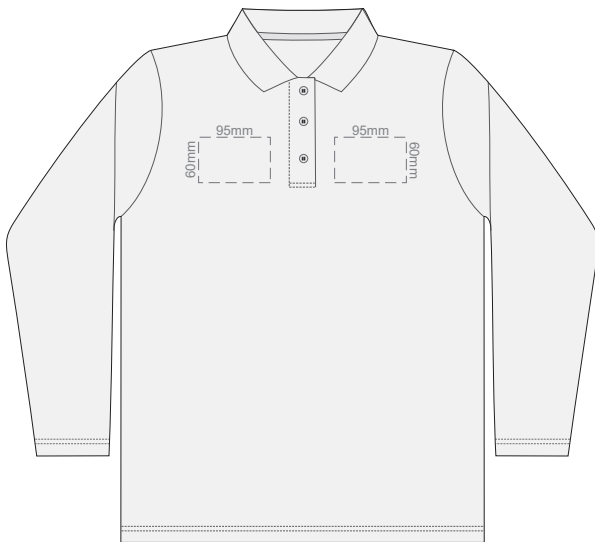

**FRONT WOMENS PERFECT LSL
LARGE**