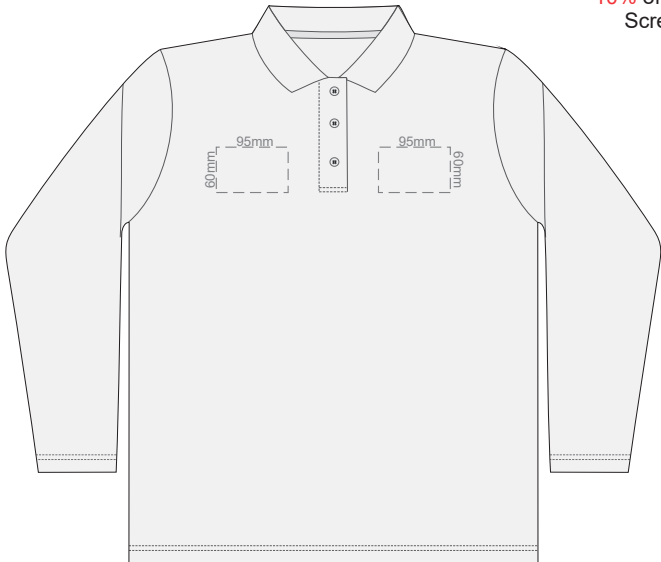

**FRONT WOMENS PERFECT LSL
XXL**