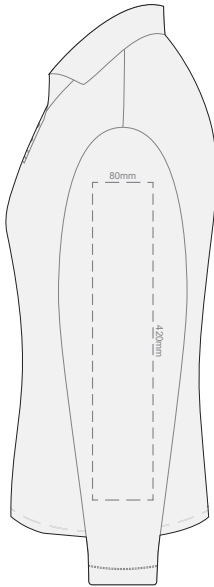

Print area 260x210mm can be rotated to best suit.

10% of Actual Size  
Colourflex Transfer

**FRONT WOMENS PERFECT LSL  
EXTRA LARGE**

**BACK WOMENS PERFECT LSL  
EXTRA LARGE**

Print area 280x200mm can be rotated to best suit.

10% of Actual Size  
Colourflex Transfer

**FRONT WOMENS PERFECT LSL  
XXL**

**BACK WOMENS PERFECT LSL  
XXL**

Print area 280x200mm can be rotated to best suit.

10% of Actual Size  
Colourflex Transfer

**FRONT WOMENS PERFECT LSL  
3XL**

**BACK WOMENS PERFECT LSL  
3XL**

Print area 280x200mm can be rotated to best suit.

10% of Actual Size  
Colourflex Transfer

**SIDE 1 WOMENS PERFECT LSL  
SMALL**

**SIDE 2 WOMENS PERFECT LSL  
SMALL**

10% of Actual Size  
Colourflex Transfer

**SIDE 1 WOMENS PERFECT LSL  
MEDIUM**

**SIDE 2 WOMENS PERFECT LSL  
MEDIUM**

10% of Actual Size  
Colourflex Transfer

**SIDE 1 WOMENS PERFECT LSL  
LARGE**

**SIDE 2 WOMENS PERFECT LSL  
LARGE**

10% of Actual Size  
Colourflex Transfer