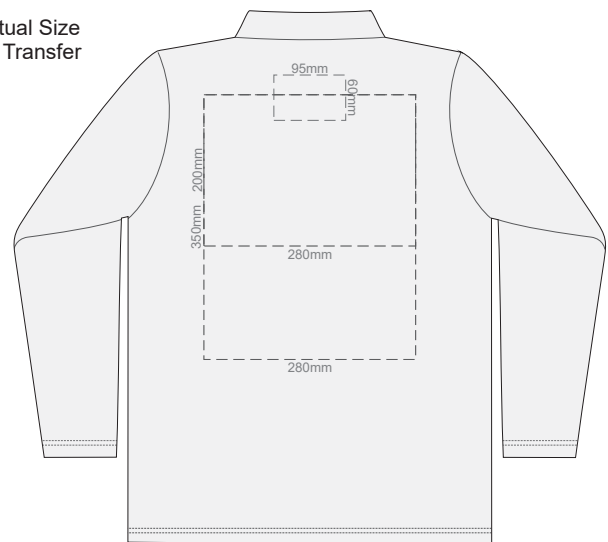

10% of Actual Size  
Colourflex Transfer

**FRONT WOMENS PERFECT LSL  
SMALL**

**BACK WOMENS PERFECT LSL  
SMALL**

Print area 260x210mm can be rotated to best suit.

10% of Actual Size  
Colourflex Transfer

**FRONT WOMENS PERFECT LSL  
MEDIUM**

**BACK WOMENS PERFECT LSL  
MEDIUM**

Print area 260x210mm can be rotated to best suit.

10% of Actual Size  
Colourflex Transfer

**FRONT WOMENS PERFECT LSL  
LARGE**

**BACK WOMENS PERFECT LSL  
LARGE**

Print area 260x210mm can be rotated to best suit.

10% of Actual Size  
Colourflex Transfer

**FRONT WOMENS PERFECT LSL  
EXTRA LARGE**

**BACK WOMENS PERFECT LSL  
EXTRA LARGE**

Print area 280x200mm can be rotated to best suit.

10% of Actual Size  
Colourflex Transfer

**FRONT WOMENS PERFECT LSL  
XXL**

**BACK WOMENS PERFECT LSL  
XXL**

Print area 280x200mm can be rotated to best suit.

10% of Actual Size  
Colourflex Transfer

**FRONT WOMENS PERFECT LSL  
3XL**