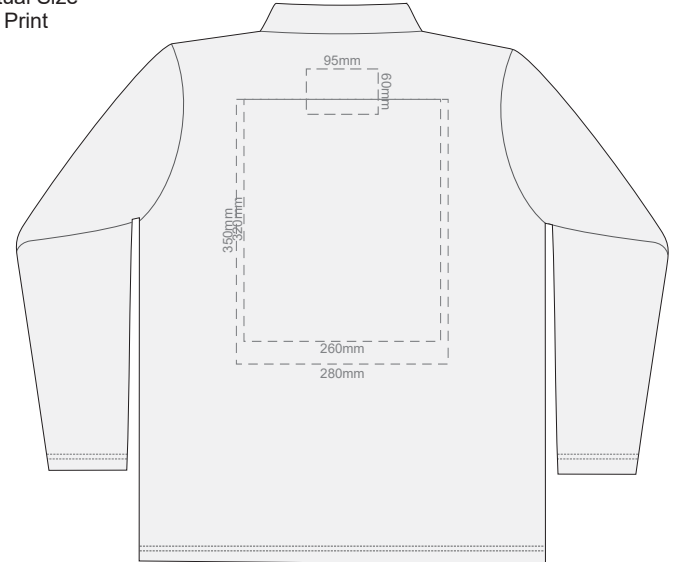

**BACK WOMENS PERFECT LSL
XXL**

10% of Actual Size
Screen Print