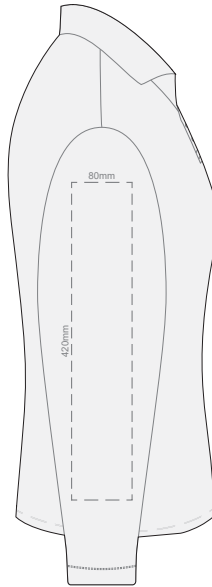

Print area 260x210mm can be rotated to best suit.

10% of Actual Size  
Colourflex Transfer

**FRONT WOMENS PERFECT LSL  
EXTRA LARGE**

**BACK WOMENS PERFECT LSL  
EXTRA LARGE**

Print area 280x200mm can be rotated to best suit.

10% of Actual Size  
Colourflex Transfer

**FRONT WOMENS PERFECT LSL  
XXL**

**BACK WOMENS PERFECT LSL  
XXL**

Print area 280x200mm can be rotated to best suit.

10% of Actual Size  
Colourflex Transfer

**FRONT WOMENS PERFECT LSL  
3XL**

**BACK WOMENS PERFECT LSL  
3XL**

Print area 280x200mm can be rotated to best suit.

10% of Actual Size  
Colourflex Transfer

**SIDE 1 WOMENS PERFECT LSL  
SMALL**

**SIDE 2 WOMENS PERFECT LSL  
SMALL**

10% of Actual Size  
Colourflex Transfer

**SIDE 1 WOMENS PERFECT LSL  
MEDIUM**

**SIDE 2 WOMENS PERFECT LSL  
MEDIUM**

10% of Actual Size  
Colourflex Transfer

**SIDE 1 WOMENS PERFECT LSL  
LARGE**

**SIDE 2 WOMENS PERFECT LSL  
LARGE**

10% of Actual Size  
Colourflex Transfer