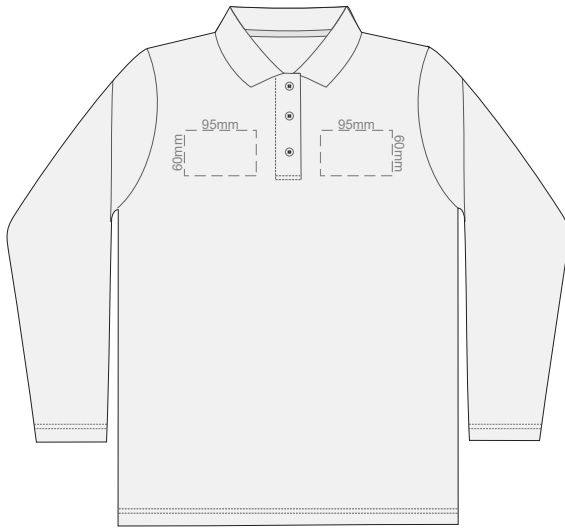

10% of Actual Size  
Screen Print

**FRONT WOMENS PERFECT LSL  
SMALL**

**BACK WOMENS PERFECT LSL  
SMALL**

10% of Actual Size  
Screen Print

**FRONT WOMENS PERFECT LSL  
MEDIUM**

**BACK WOMENS PERFECT LSL  
MEDIUM**

10% of Actual Size  
Screen Print

**FRONT WOMENS PERFECT LSL  
LARGE**

**BACK WOMENS PERFECT LSL  
LARGE**

10% of Actual Size  
Screen Print

**FRONT WOMENS PERFECT LSL  
EXTRA LARGE**

**BACK WOMENS PERFECT LSL  
EXTRA LARGE**

10% of Actual Size  
Colourflex Transfer

**FRONT WOMENS PERFECT LSL  
SMALL**

**BACK WOMENS PERFECT LSL  
SMALL**

Print area 260x210mm can be rotated to best suit.

10% of Actual Size  
Colourflex Transfer