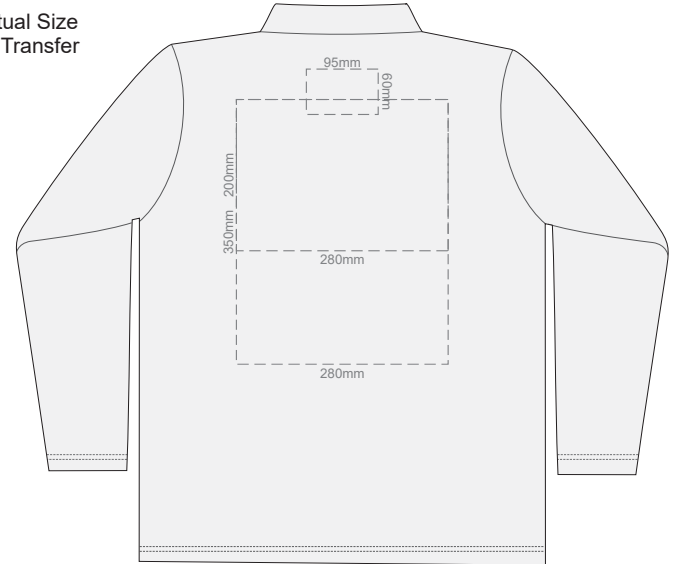

10% of Actual Size  
Colourflex Transfer

**FRONT WOMENS PERFECT LSL  
SMALL**

**BACK WOMENS PERFECT LSL  
SMALL**

Print area 260x210mm can be rotated to best suit.

10% of Actual Size  
Colourflex Transfer

**FRONT WOMENS PERFECT LSL  
MEDIUM**

**BACK WOMENS PERFECT LSL  
MEDIUM**

Print area 260x210mm can be rotated to best suit.

10% of Actual Size  
Colourflex Transfer

**FRONT WOMENS PERFECT LSL  
LARGE**

**BACK WOMENS PERFECT LSL  
LARGE**

Print area 260x210mm can be rotated to best suit.

10% of Actual Size  
Colourflex Transfer

**FRONT WOMENS PERFECT LSL  
EXTRA LARGE**

**BACK WOMENS PERFECT LSL  
EXTRA LARGE**

Print area 280x200mm can be rotated to best suit.

10% of Actual Size  
Colourflex Transfer

**FRONT WOMENS PERFECT LSL  
XXL**

**BACK WOMENS PERFECT LSL  
XXL**

Print area 280x200mm can be rotated to best suit.

10% of Actual Size  
Colourflex Transfer

**FRONT WOMENS PERFECT LSL  
3XL**