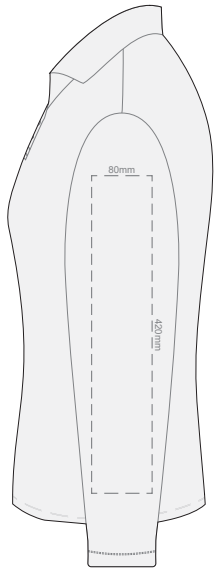

**FRONT WOMENS PERFECT LSL  
MEDIUM**

**BACK WOMENS PERFECT LSL  
MEDIUM**

Print area 260x210mm can be rotated to best suit.

10% of Actual Size  
Colourflex Transfer

**FRONT WOMENS PERFECT LSL  
LARGE**

**BACK WOMENS PERFECT LSL  
LARGE**

Print area 260x210mm can be rotated to best suit.

10% of Actual Size  
Colourflex Transfer

**FRONT WOMENS PERFECT LSL  
EXTRA LARGE**

**BACK WOMENS PERFECT LSL  
EXTRA LARGE**

Print area 280x200mm can be rotated to best suit.

10% of Actual Size  
Colourflex Transfer

**FRONT WOMENS PERFECT LSL  
XXL**

**BACK WOMENS PERFECT LSL  
XXL**

Print area 280x200mm can be rotated to best suit.

10% of Actual Size  
Colourflex Transfer

**FRONT WOMENS PERFECT LSL  
3XL**

**BACK WOMENS PERFECT LSL  
3XL**

Print area 280x200mm can be rotated to best suit.

10% of Actual Size  
Colourflex Transfer

**SIDE 1 WOMENS PERFECT LSL  
SMALL**

**SIDE 2 WOMENS PERFECT LSL  
SMALL**

10% of Actual Size  
Colourflex Transfer