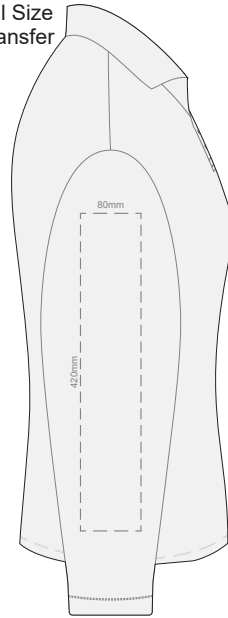

**SIDE 2 WOMENS PERFECT LSL
EXTRA LARGE**

10% of Actual Size
Colourflex Transfer