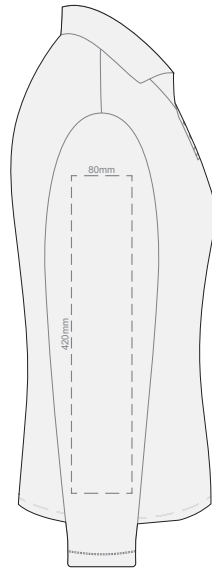

**FRONT WOMENS PERFECT LSL  
MEDIUM**

**BACK WOMENS PERFECT LSL  
MEDIUM**

Print area 260x210mm can be rotated to best suit.

10% of Actual Size  
Colourflex Transfer

**FRONT WOMENS PERFECT LSL  
LARGE**

**BACK WOMENS PERFECT LSL  
LARGE**

Print area 260x210mm can be rotated to best suit.

10% of Actual Size  
Colourflex Transfer

**FRONT WOMENS PERFECT LSL  
EXTRA LARGE**

**BACK WOMENS PERFECT LSL  
EXTRA LARGE**

Print area 280x200mm can be rotated to best suit.

10% of Actual Size  
Colourflex Transfer

**FRONT WOMENS PERFECT LSL  
XXL**

**BACK WOMENS PERFECT LSL  
XXL**

Print area 280x200mm can be rotated to best suit.

10% of Actual Size  
Colourflex Transfer

**FRONT WOMENS PERFECT LSL  
3XL**

**BACK WOMENS PERFECT LSL  
3XL**

Print area 280x200mm can be rotated to best suit.

10% of Actual Size  
Colourflex Transfer

**SIDE 1 WOMENS PERFECT LSL  
SMALL**

**SIDE 2 WOMENS PERFECT LSL  
SMALL**

10% of Actual Size  
Colourflex Transfer