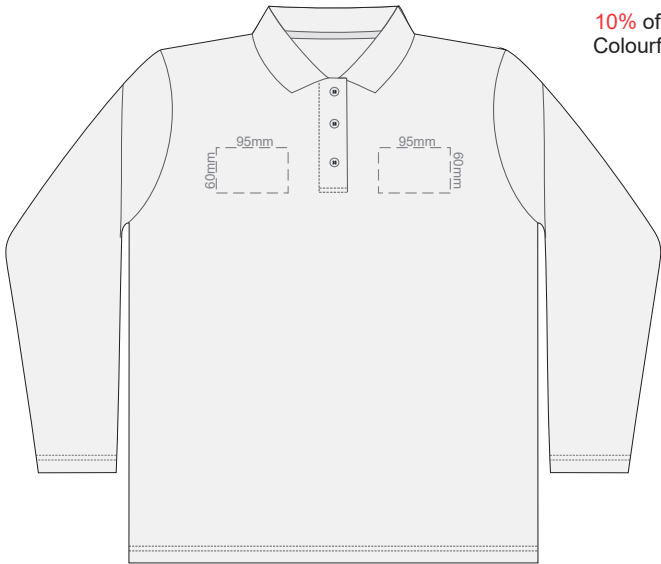

**FRONT WOMENS PERFECT LSL
XXL**