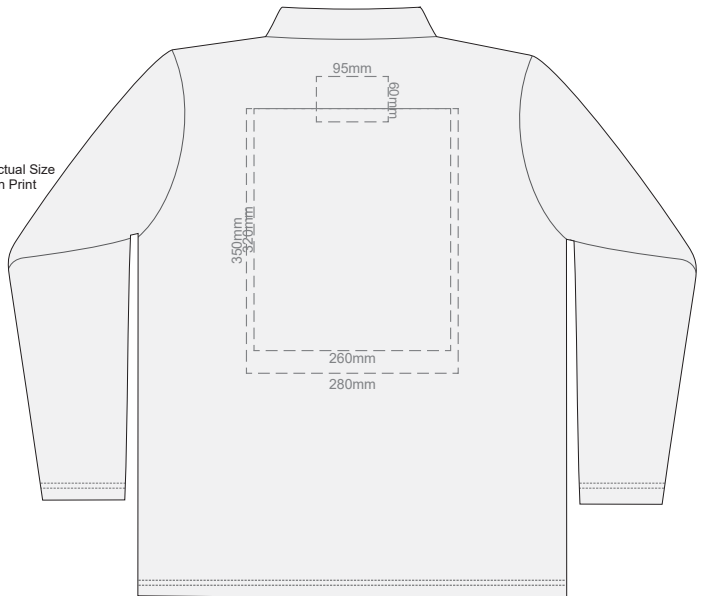

**BACK WOMENS PERFECT LSL
3XL**