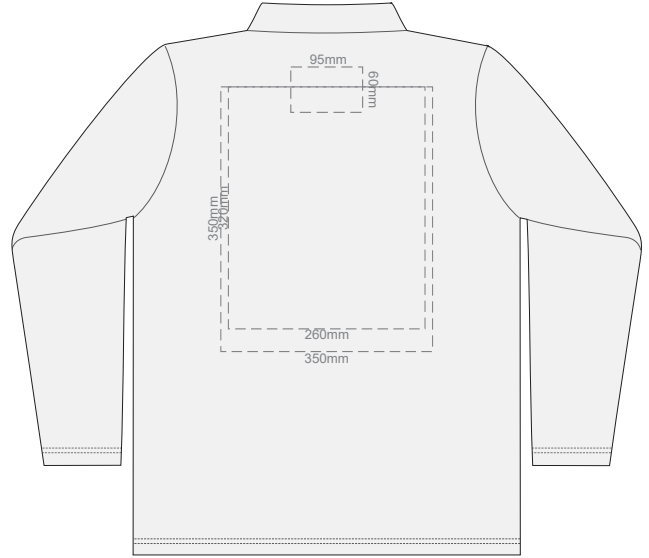

**BACK WOMENS PERFECT LSL
EXTRA LARGE**

10% of Actual Size
Screen Print