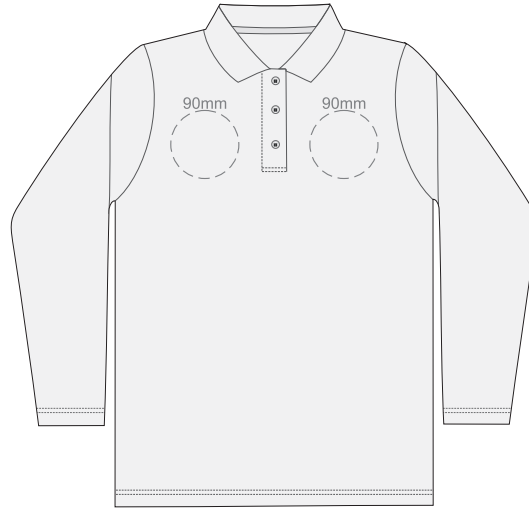

**SIDE 1 WOMENS PERFECT LSL  
MEDIUM**

**SIDE 2 WOMENS PERFECT LSL  
MEDIUM**

10% of Actual Size  
Colourflex Transfer

**SIDE 1 WOMENS PERFECT LSL  
LARGE**

**SIDE 2 WOMENS PERFECT LSL  
LARGE**

10% of Actual Size  
Colourflex Transfer

**SIDE 1 WOMENS PERFECT LSL  
EXTRA LARGE**

**SIDE 2 WOMENS PERFECT LSL  
EXTRA LARGE**

10% of Actual Size  
Colourflex Transfer

**SIDE 1 WOMENS PERFECT LSL  
XXL**

**SIDE 2 WOMENS PERFECT LSL  
XXL**

10% of Actual Size  
Colourflex Transfer

**SIDE 1 WOMENS PERFECT LSL  
3XL**

**SIDE 2 WOMENS PERFECT LSL  
3XL**

10% of Actual Size  
Embroidery

**FRONT WOMENS PERFECT LSL  
SMALL**

10% of Actual Size  
Embroidery

**FRONT WOMENS PERFECT LSL  
MEDIUM**