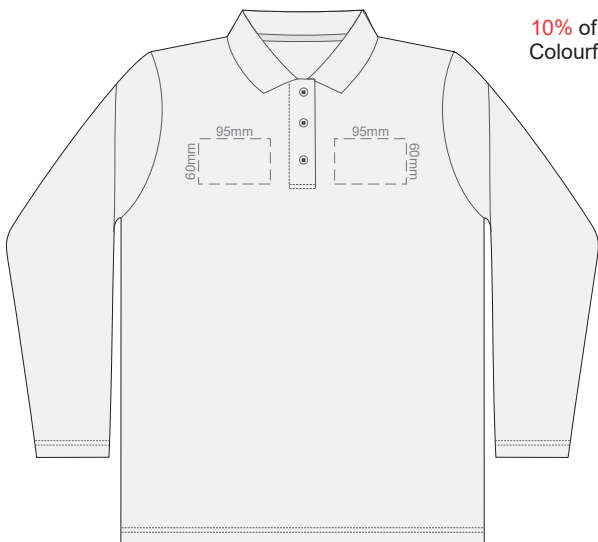

10% of Actual Size  
Screen Print

**FRONT WOMENS PERFECT LSL  
XXL**

**BACK WOMENS PERFECT LSL  
XXL**

10% of Actual Size  
Screen Print

**FRONT WOMENS PERFECT LSL  
3XL**

**BACK WOMENS PERFECT LSL  
3XL**

10% of Actual Size  
Colourflex Transfer

**FRONT WOMENS PERFECT LSL  
SMALL**

**BACK WOMENS PERFECT LSL  
SMALL**

Print area 260x210mm can be rotated to best suit.

10% of Actual Size  
Colourflex Transfer

**FRONT WOMENS PERFECT LSL  
MEDIUM**

**BACK WOMENS PERFECT LSL  
MEDIUM**

Print area 260x210mm can be rotated to best suit.

10% of Actual Size  
Colourflex Transfer

**FRONT WOMENS PERFECT LSL  
LARGE**

**BACK WOMENS PERFECT LSL  
LARGE**