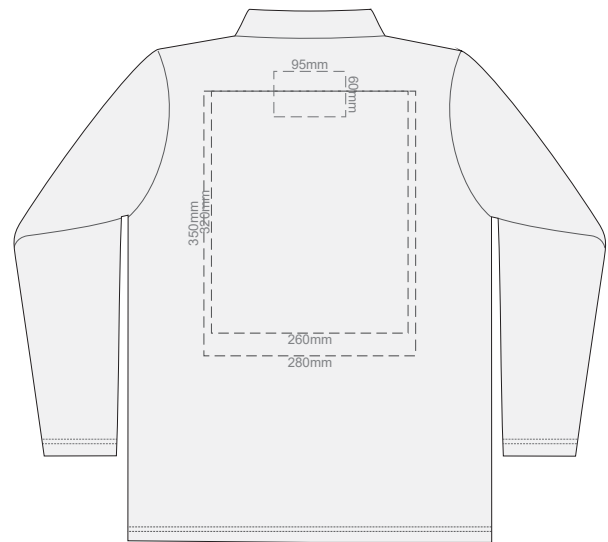

**BACK WOMENS PERFECT LSL
LARGE**