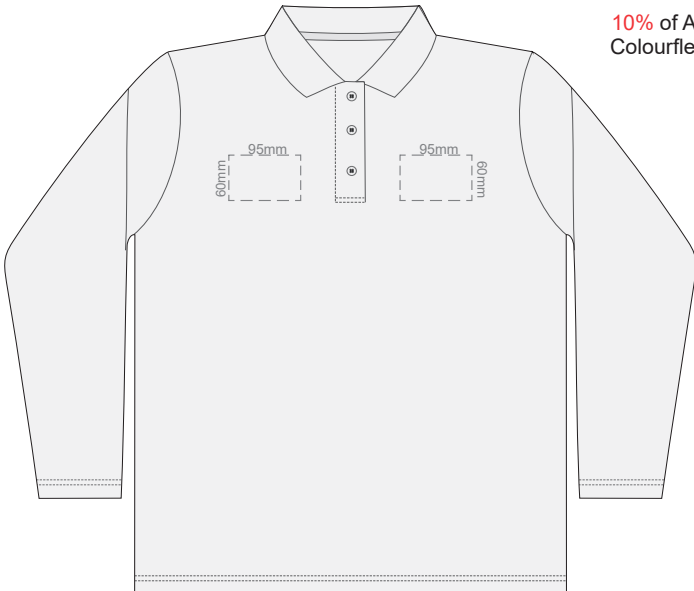

10% of Actual Size  
Colourflex Transfer

**FRONT WOMENS PERFECT LSL  
XXL**

**BACK WOMENS PERFECT LSL  
XXL**

Print area 280x200mm can be rotated to best suit.

10% of Actual Size  
Colourflex Transfer

**FRONT WOMENS PERFECT LSL  
3XL**