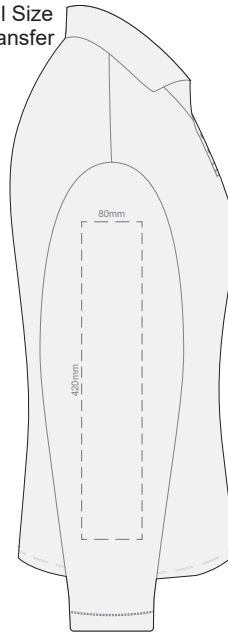

**SIDE 2 WOMENS PERFECT LSL
XXL**

10% of Actual Size
Colourflex Transfer