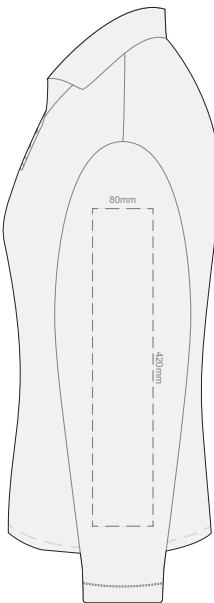

Print area 260x210mm can be rotated to best suit.

10% of Actual Size  
Colourflex Transfer

**FRONT WOMENS PERFECT LSL  
EXTRA LARGE**

**BACK WOMENS PERFECT LSL  
EXTRA LARGE**

Print area 280x200mm can be rotated to best suit.

10% of Actual Size  
Colourflex Transfer

**FRONT WOMENS PERFECT LSL  
XXL**

**BACK WOMENS PERFECT LSL  
XXL**

Print area 280x200mm can be rotated to best suit.

10% of Actual Size  
Colourflex Transfer

**FRONT WOMENS PERFECT LSL  
3XL**

**BACK WOMENS PERFECT LSL  
3XL**

Print area 280x200mm can be rotated to best suit.

10% of Actual Size  
Colourflex Transfer

**SIDE 1 WOMENS PERFECT LSL  
SMALL**

**SIDE 2 WOMENS PERFECT LSL  
SMALL**

10% of Actual Size  
Colourflex Transfer

**SIDE 1 WOMENS PERFECT LSL  
MEDIUM**

**SIDE 2 WOMENS PERFECT LSL  
MEDIUM**

10% of Actual Size  
Colourflex Transfer

**SIDE 1 WOMENS PERFECT LSL  
LARGE**

**SIDE 2 WOMENS PERFECT LSL  
LARGE**

10% of Actual Size  
Colourflex Transfer