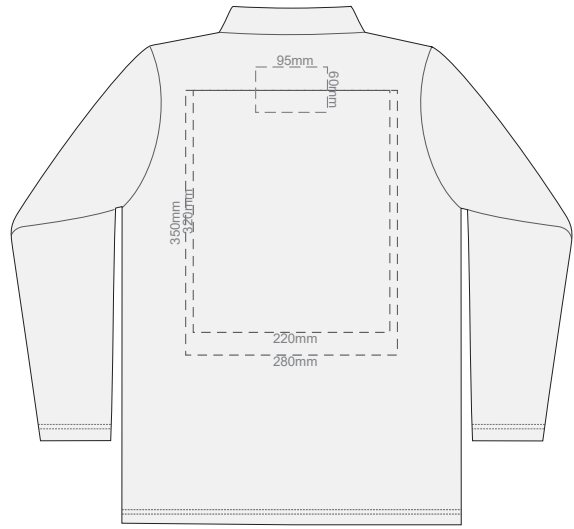

**BACK WOMENS PERFECT LSL
MEDIUM**

10% of Actual Size
Screen Print