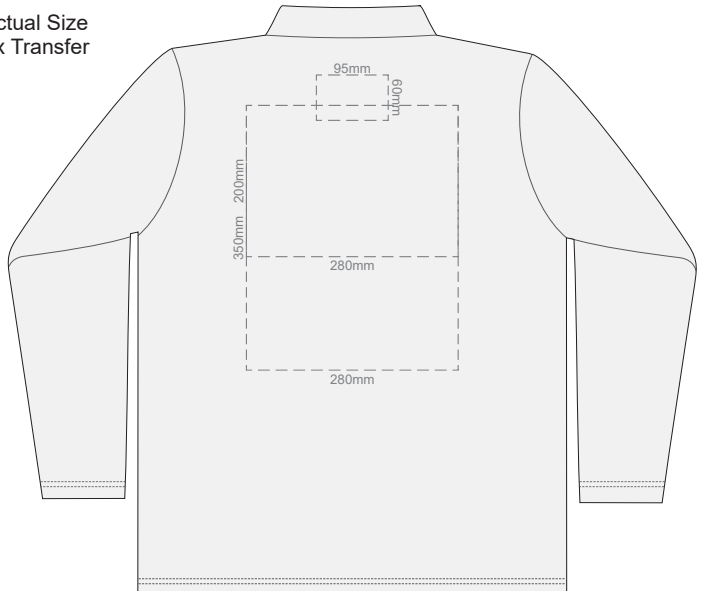

**FRONT WOMENS PERFECT LSL  
MEDIUM**

**BACK WOMENS PERFECT LSL  
MEDIUM**

Print area 260x210mm can be rotated to best suit.

10% of Actual Size  
Colourflex Transfer

**FRONT WOMENS PERFECT LSL  
LARGE**

**BACK WOMENS PERFECT LSL  
LARGE**

Print area 260x210mm can be rotated to best suit.

10% of Actual Size  
Colourflex Transfer

**FRONT WOMENS PERFECT LSL  
EXTRA LARGE**

**BACK WOMENS PERFECT LSL  
EXTRA LARGE**

Print area 280x200mm can be rotated to best suit.

10% of Actual Size  
Colourflex Transfer

**FRONT WOMENS PERFECT LSL  
XXL**

**BACK WOMENS PERFECT LSL  
XXL**

Print area 280x200mm can be rotated to best suit.

10% of Actual Size  
Colourflex Transfer

**FRONT WOMENS PERFECT LSL  
3XL**

**BACK WOMENS PERFECT LSL  
3XL**

Print area 280x200mm can be rotated to best suit.

10% of Actual Size  
Colourflex Transfer

**SIDE 1 WOMENS PERFECT LSL  
SMALL**

**SIDE 2 WOMENS PERFECT LSL  
SMALL**

10% of Actual Size  
Colourflex Transfer