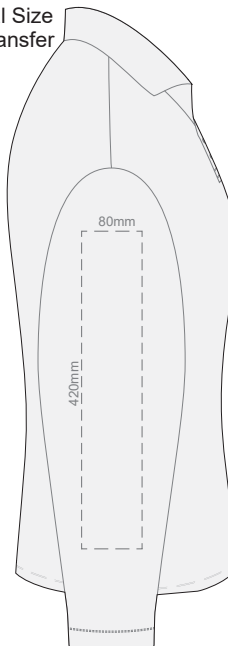

**SIDE 2 WOMENS PERFECT LSL
3XL**