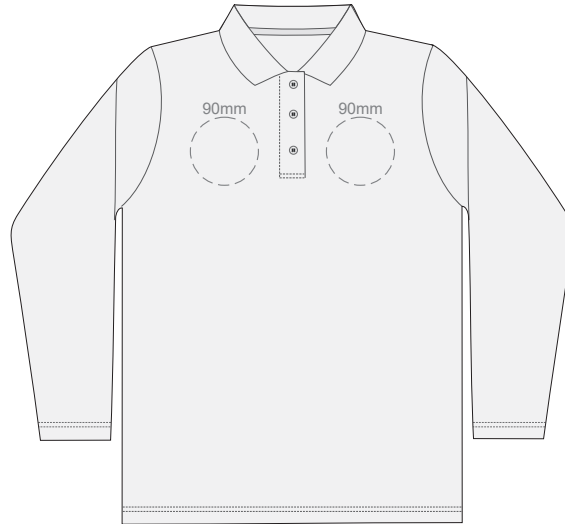

**SIDE 1 WOMENS PERFECT LSL  
EXTRA LARGE**

**SIDE 2 WOMENS PERFECT LSL  
EXTRA LARGE**

10% of Actual Size  
Colourflex Transfer

**SIDE 1 WOMENS PERFECT LSL  
XXL**

**SIDE 2 WOMENS PERFECT LSL  
XXL**

10% of Actual Size  
Colourflex Transfer

**SIDE 1 WOMENS PERFECT LSL  
3XL**

**SIDE 2 WOMENS PERFECT LSL  
3XL**

10% of Actual Size  
Embroidery

**FRONT WOMENS PERFECT LSL  
SMALL**

10% of Actual Size  
Embroidery

**FRONT WOMENS PERFECT LSL  
MEDIUM**

10% of Actual Size  
Embroidery

**FRONT WOMENS PERFECT LSL  
LARGE**

10% of Actual Size  
Embroidery

**FRONT WOMENS PERFECT LSL  
EXTRA LARGE**

10% of Actual Size  
Embroidery

**FRONT WOMENS PERFECT LSL  
XXL**