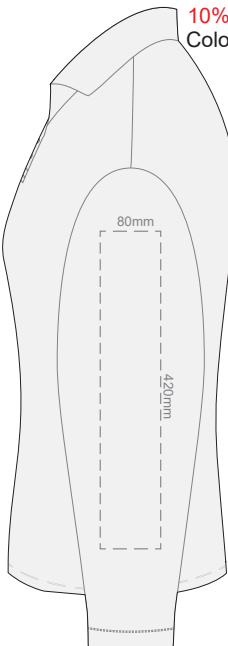

**SIDE 1 WOMENS PERFECT LSL
3XL**