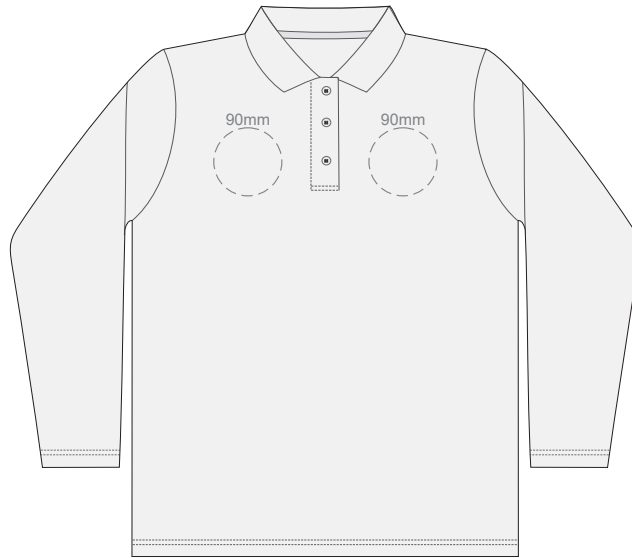

10% of Actual Size
Embroidery

**FRONT WOMENS PERFECT LSL
EXTRA LARGE**

10% of Actual Size
Embroidery