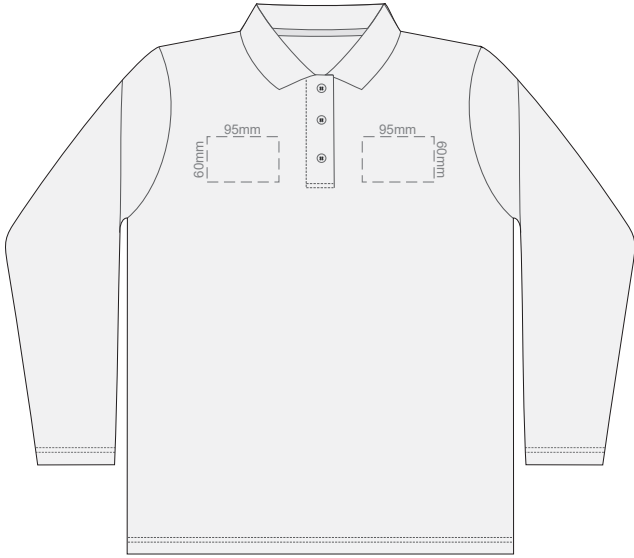

10% of Actual Size
Screen Print

**FRONT WOMENS PERFECT LSL
EXTRA LARGE**