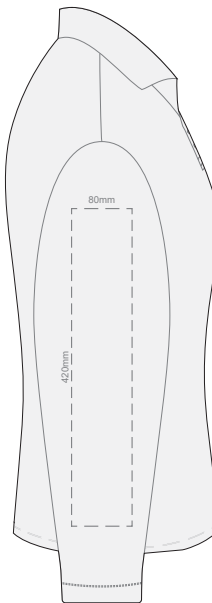

**SIDE 2 WOMENS PERFECT LSL
LARGE**