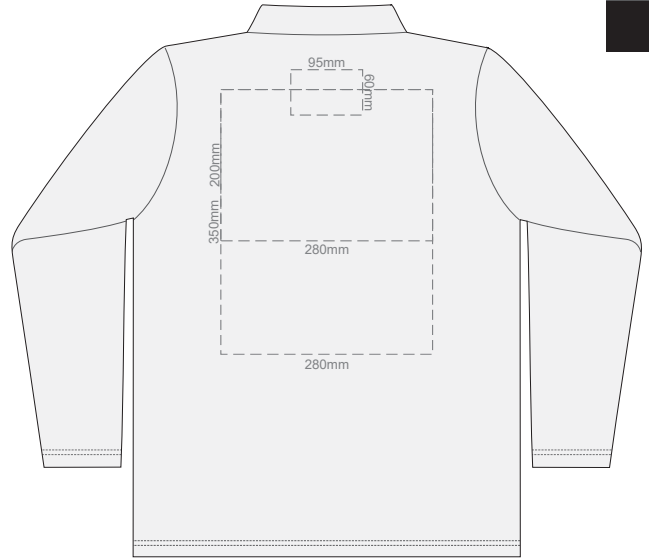

10% of Actual Size  
Colourflex Transfer

**FRONT WOMENS PERFECT LSL  
SMALL**

**BACK WOMENS PERFECT LSL  
SMALL**

Print area 260x210mm can be rotated to best suit.

10% of Actual Size  
Colourflex Transfer

**FRONT WOMENS PERFECT LSL  
MEDIUM**

**BACK WOMENS PERFECT LSL  
MEDIUM**

Print area 260x210mm can be rotated to best suit.

10% of Actual Size  
Colourflex Transfer

**FRONT WOMENS PERFECT LSL  
LARGE**

**BACK WOMENS PERFECT LSL  
LARGE**

Print area 260x210mm can be rotated to best suit.

10% of Actual Size  
Colourflex Transfer

**FRONT WOMENS PERFECT LSL  
EXTRA LARGE**

**BACK WOMENS PERFECT LSL  
EXTRA LARGE**

Print area 280x200mm can be rotated to best suit.

10% of Actual Size  
Colourflex Transfer

**FRONT WOMENS PERFECT LSL  
XXL**

**BACK WOMENS PERFECT LSL  
XXL**

Print area 280x200mm can be rotated to best suit.

10% of Actual Size  
Colourflex Transfer

**FRONT WOMENS PERFECT LSL  
3XL**