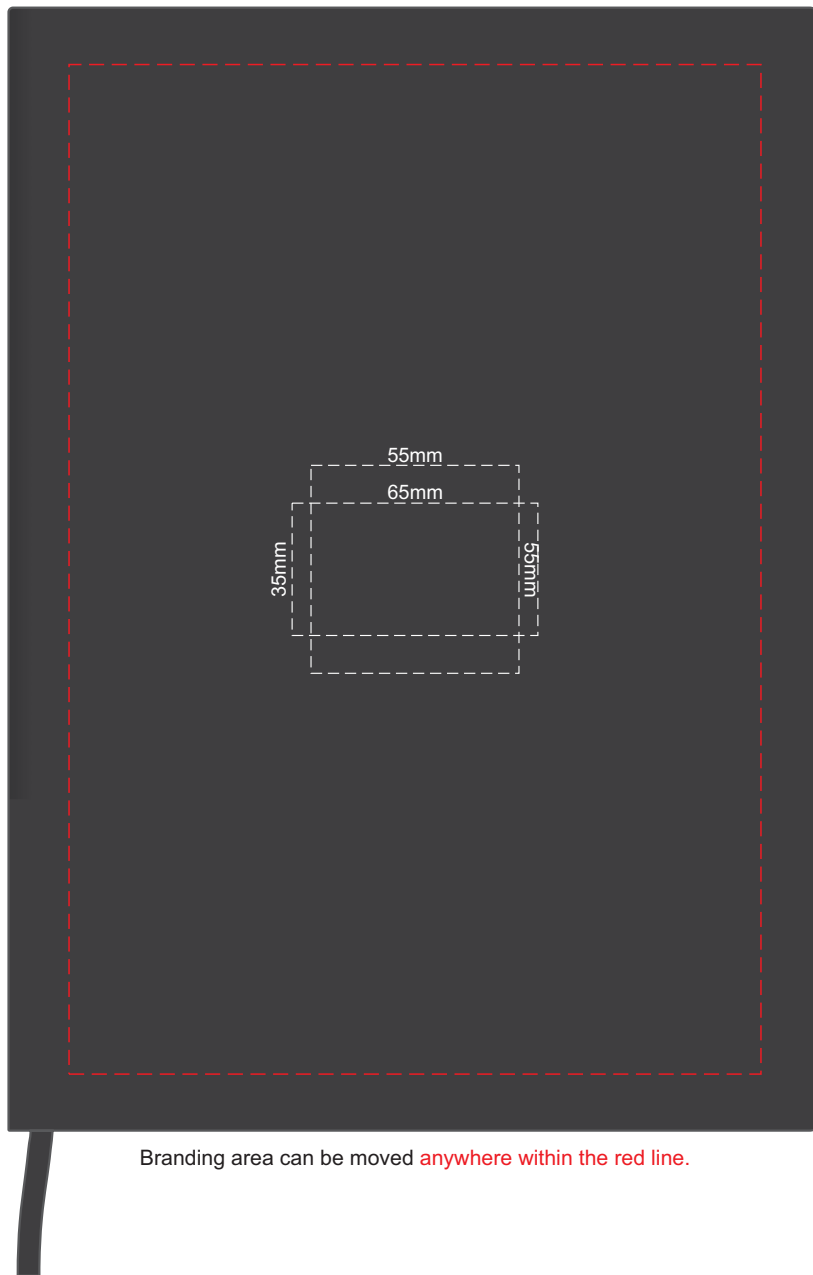

50% of Actual Size
Pad Print

Branding area can be moved **anywhere within the red line.**

50% of Actual Size
Screen Print (one colour)

50% of Actual Size
Thermo Debossing
Thermo Debossing XL

Branding area can be moved **anywhere within the red line.**