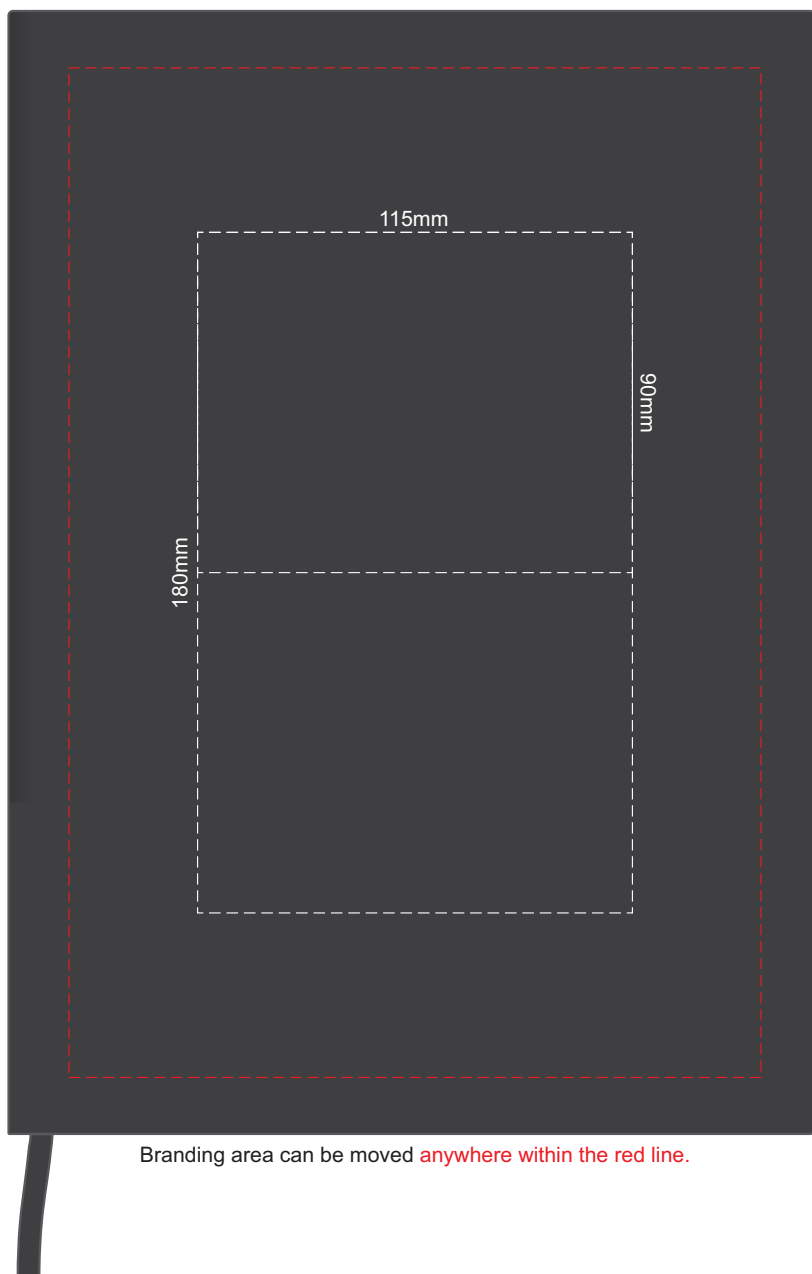

50% of Actual Size
Pad Print

Branding area can be moved **anywhere within the red line.**

50% of Actual Size
Screen Print (one colour)

50% of Actual Size
Thermo Debossing
Thermo Debossing XL

Branding area can be moved **anywhere within the red line.**