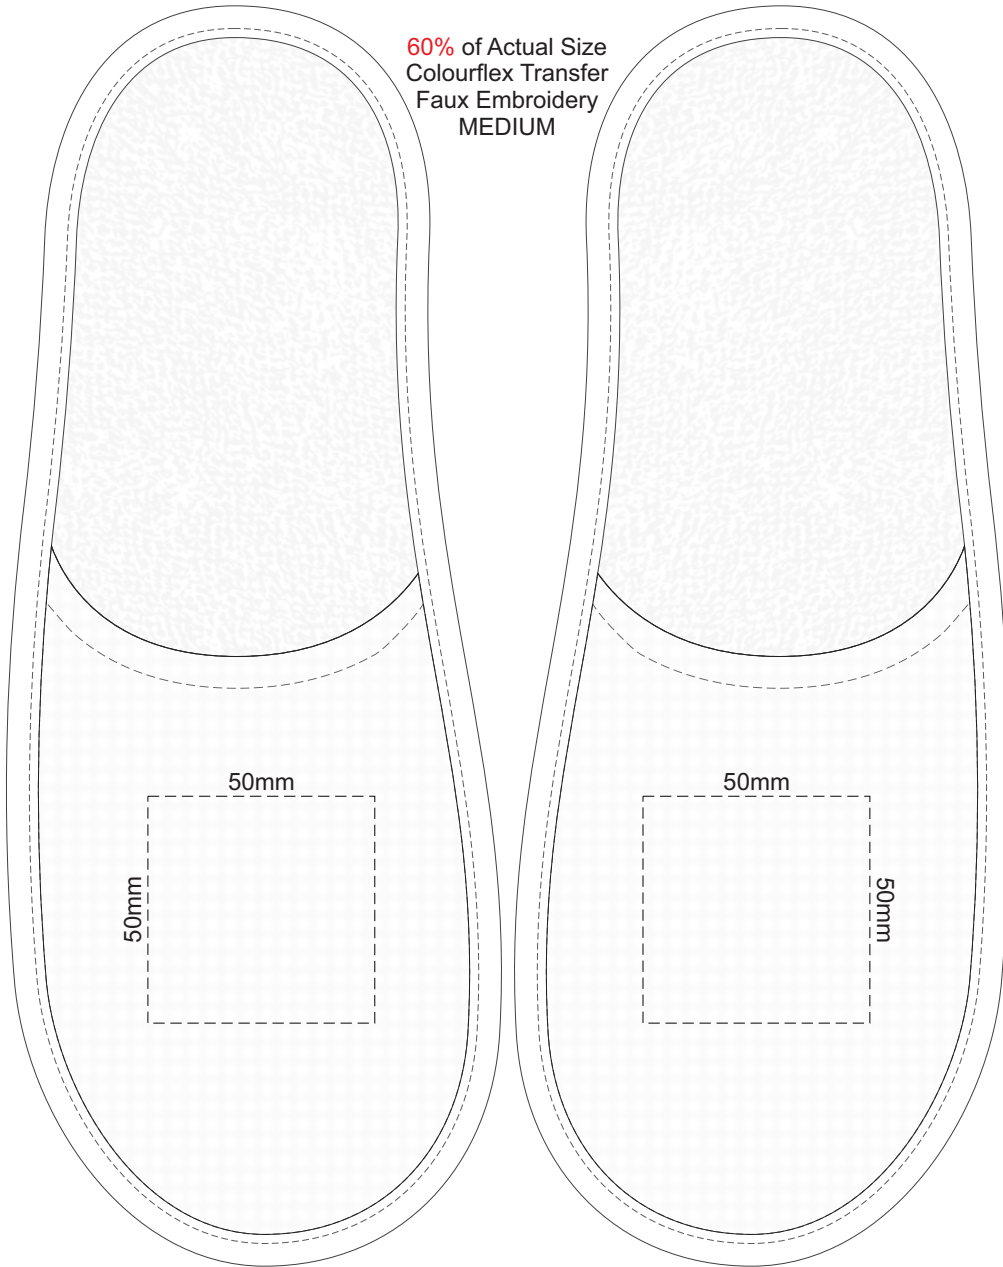

60% of Actual Size  
Colourflex Transfer  
Faux Embroidery  
MEDIUM

60% of Actual Size  
Colourflex Transfer  
Faux Embroidery  
LARGE