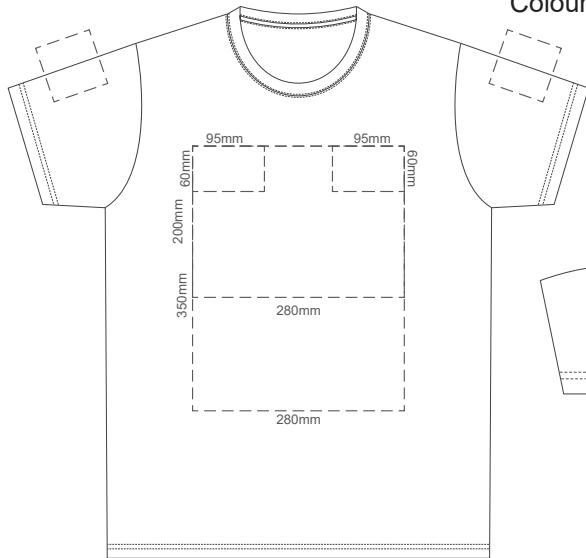

SPRINT MEDIUM FRONT

Print area 280x200mm can be rotated to best suit.