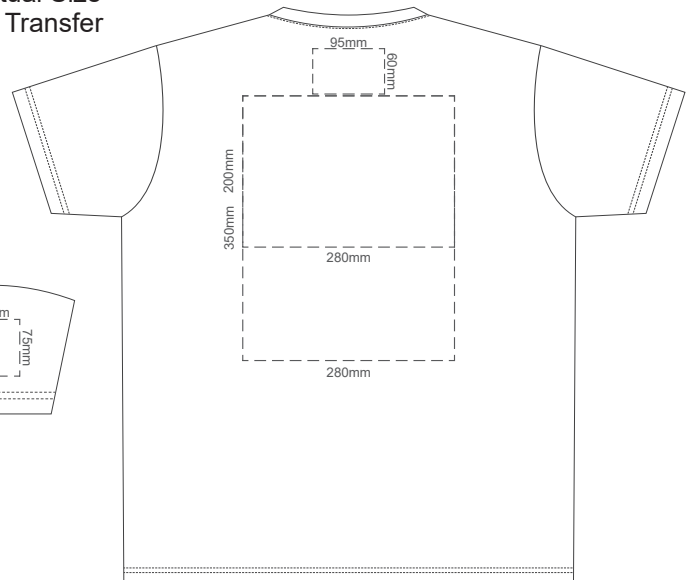

SPRINT XXL BACK

Print area 280x200mm can be rotated to best suit.