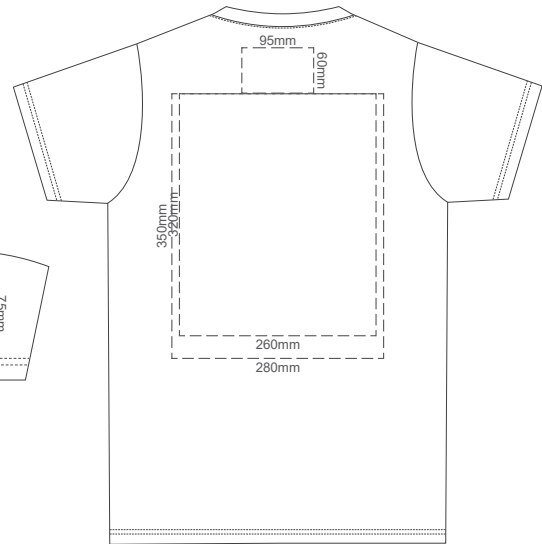

SPRINT XS BACK

10% of Actual Size
Colourflex Transfer