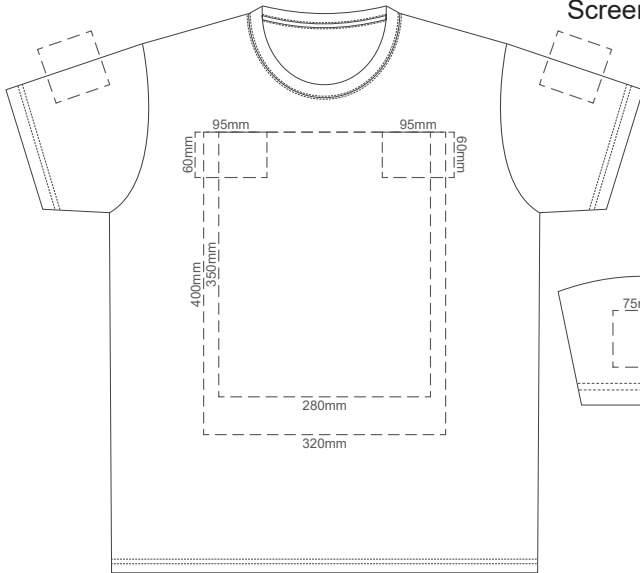

SPRINT LARGE FRONT

10% of Actual Size
Screen Print

SPRINT XL FRONT