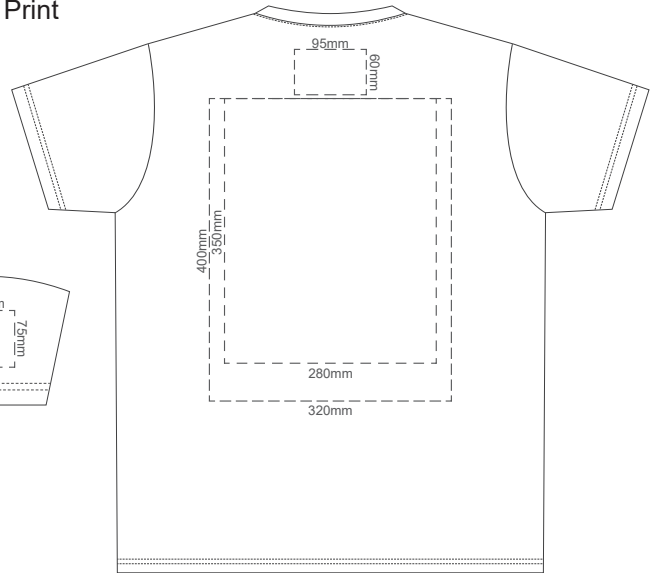

SPRINT LARGE BACK

SPRINT XL BACK

10% of Actual Size
Colourflex Transfer