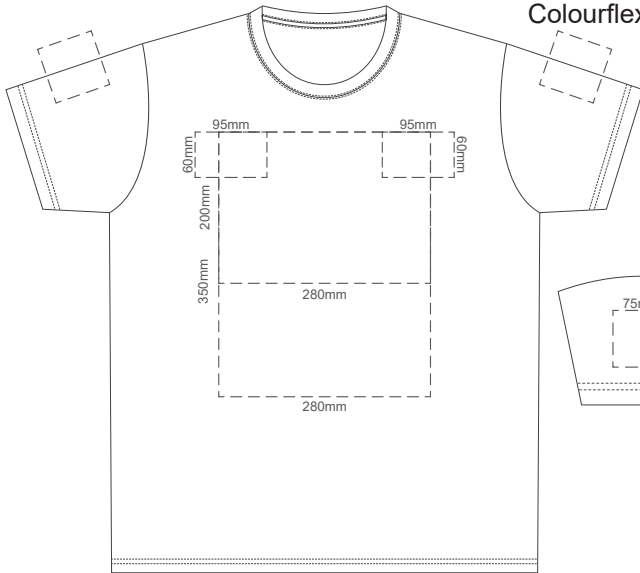

SPRINT XL FRONT

Print area 280x200mm can be rotated to best suit.