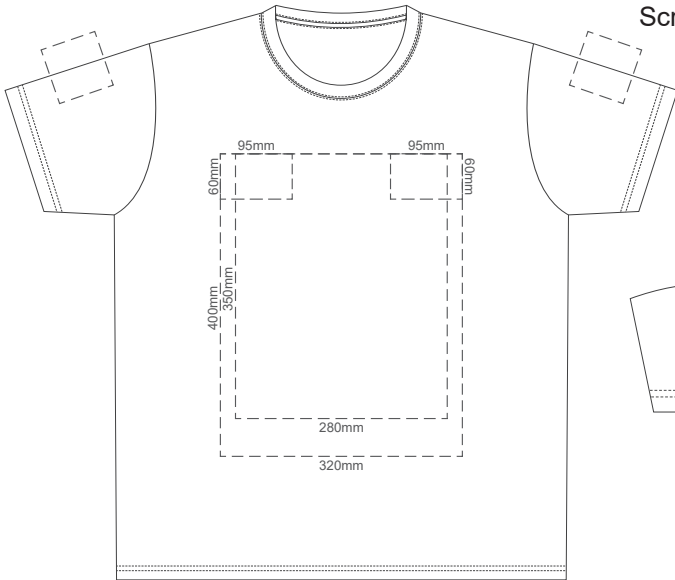

SPRINT XL FRONT

10% of Actual Size
Screen Print

SPRINT XXL FRONT