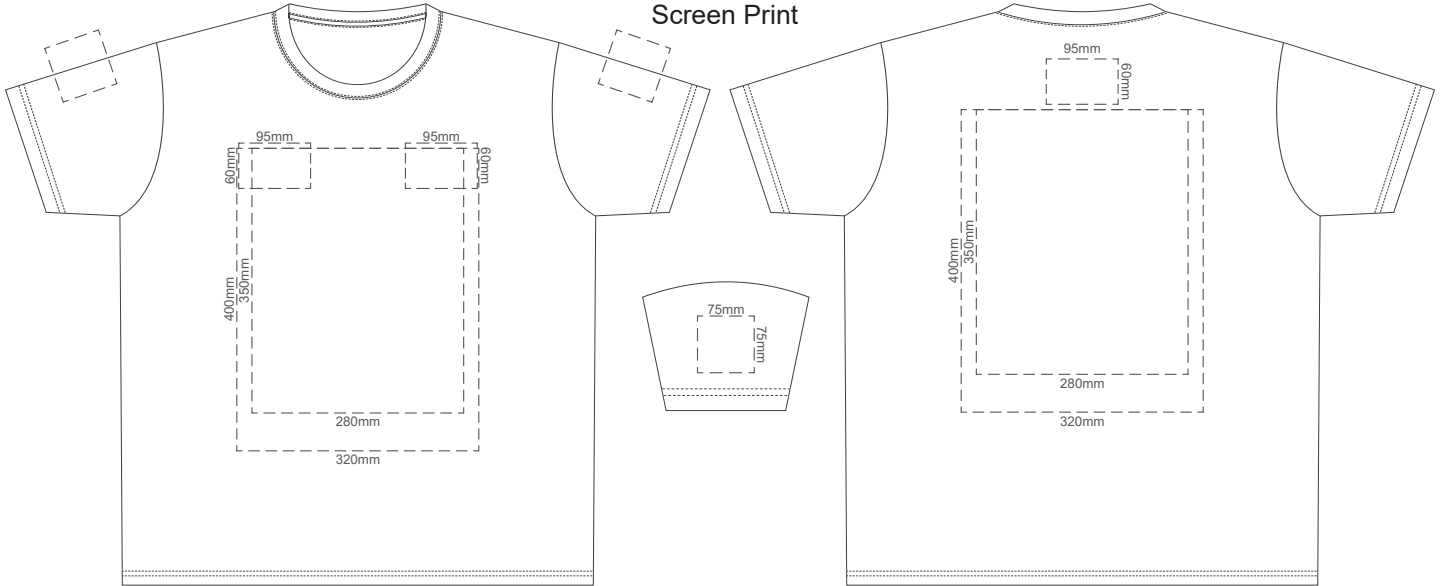

SPRINT XXL FRONT

SPRINT XXL BACK

10% of Actual Size
Screen Print

SPRINT 3XL FRONT

SPRINT 3XL BACK