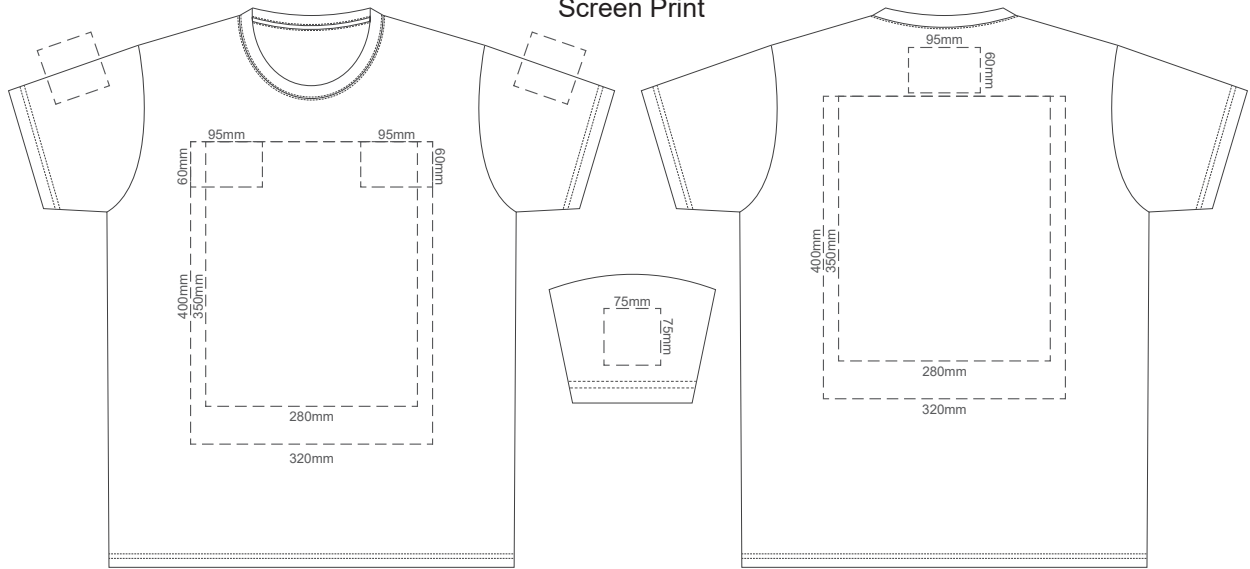

SPRINT MEDIUM FRONT

SPRINT MEDIUM BACK

10% of Actual Size
Screen Print

SPRINT LARGE FRONT

SPRINT LARGE BACK

10% of Actual Size
Colourflex Transfer