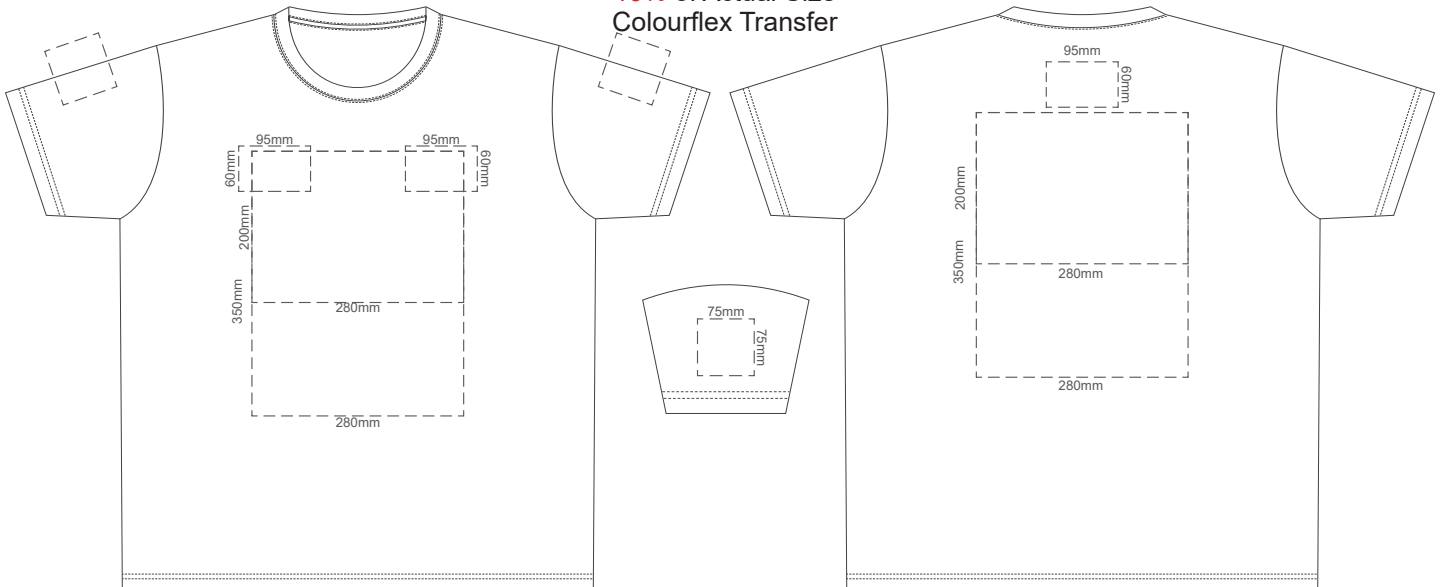

10% of Actual Size
Colourflex Transfer

SPRINT 3XL FRONT

Print area 280x200mm can be rotated to best suit.

SPRINT 3XL BACK

Print area 280x200mm can be rotated to best suit.