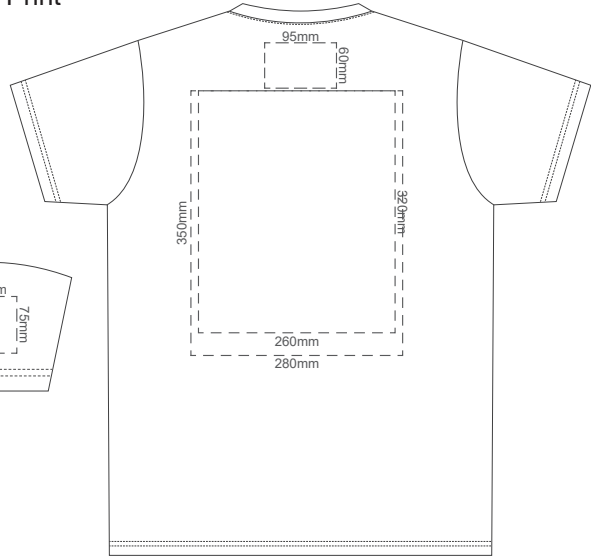

SPRINT SMALL BACK

SPRINT MEDIUM BACK

10% of Actual Size
Colourflex Transfer