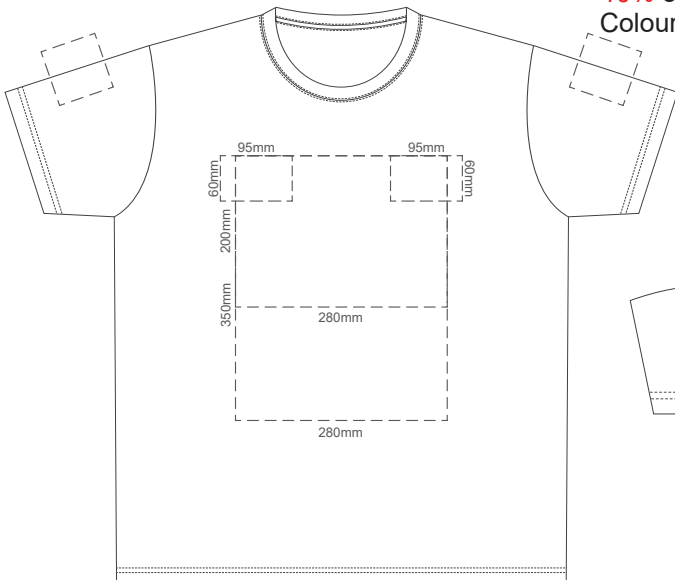

SPRINT XXL FRONT

Print area 280x200mm can be rotated to best suit.