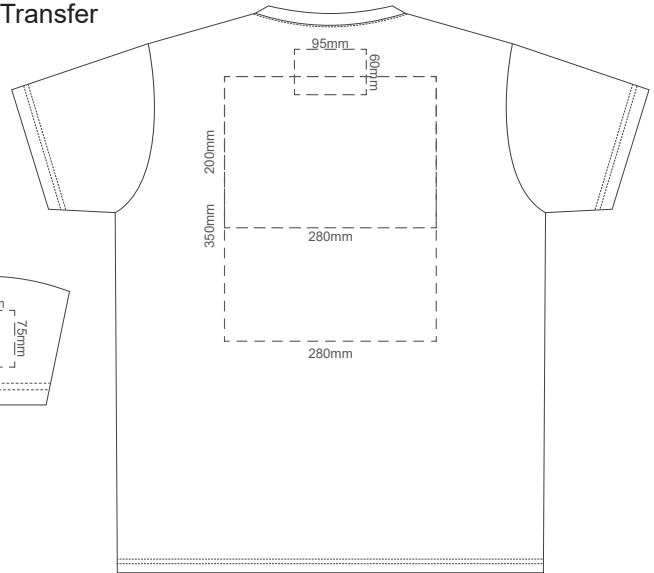

SPRINT XL BACK

Print area 280x200mm can be rotated to best suit.