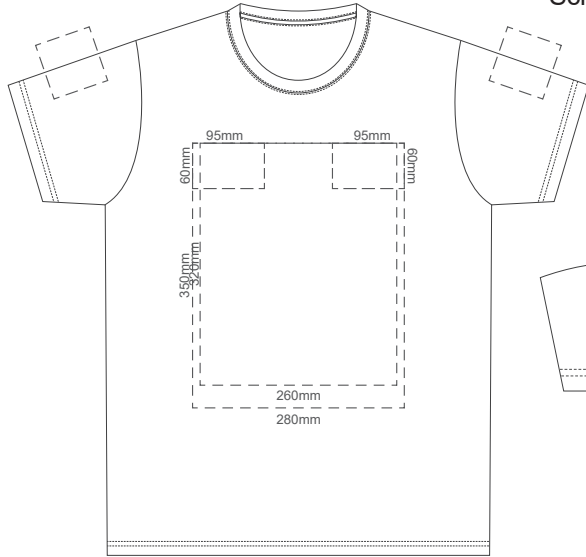

SPRINT SMALL FRONT

10% of Actual Size
Screen Print

SPRINT MEDIUM FRONT