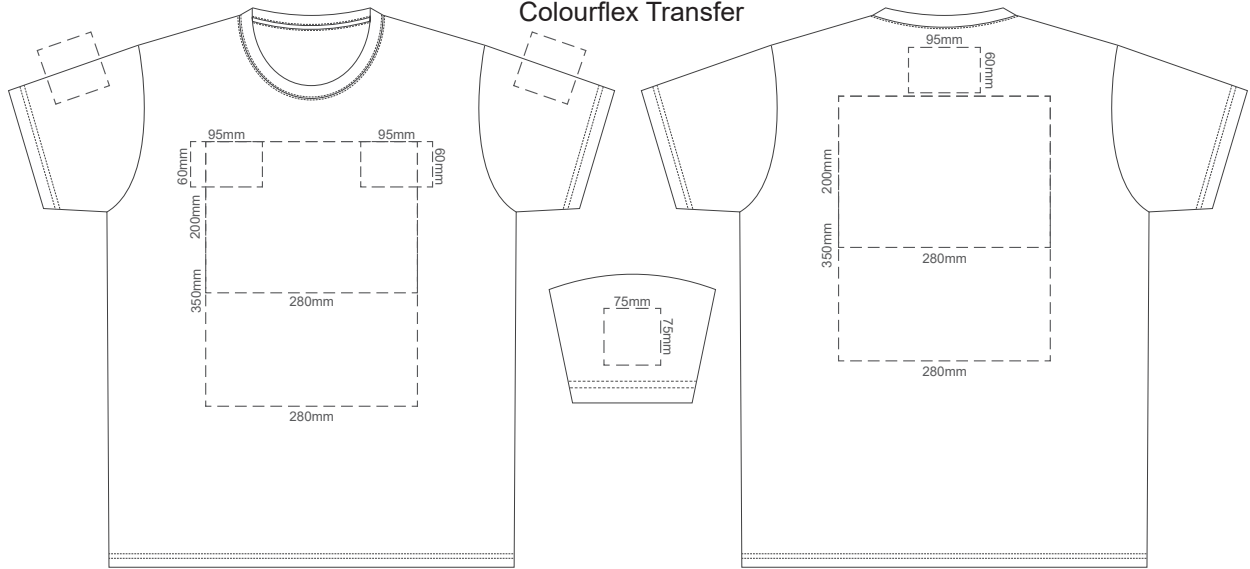

SPRINT LARGE FRONT

Print area 280x200mm can be rotated to best suit.

SPRINT LARGE BACK

Print area 280x200mm can be rotated to best suit.