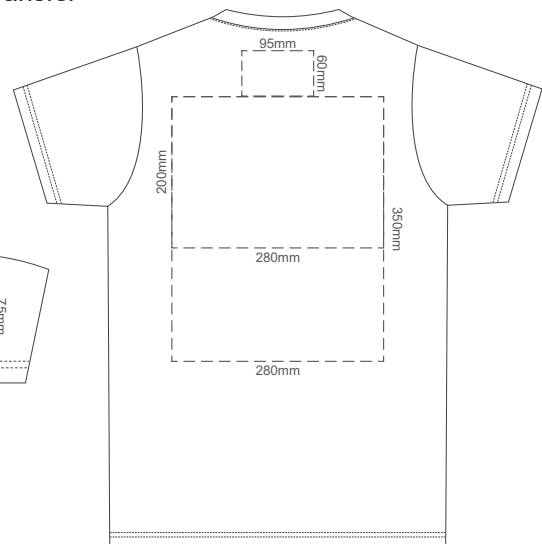

SPRINT XS BACK

Print area 280x200mm can be rotated to best suit.