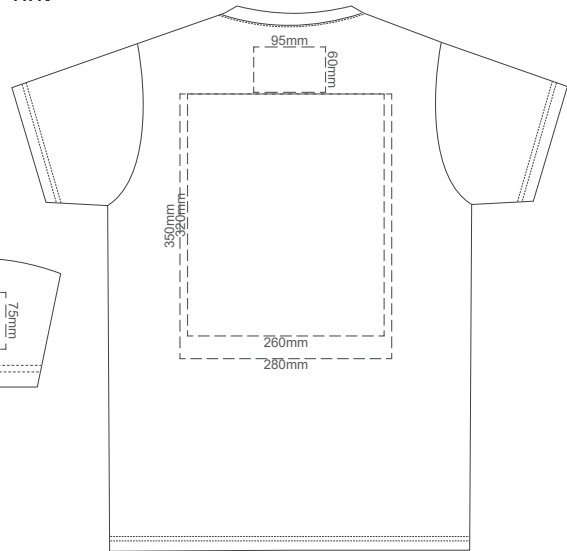

SPRINT XS BACK

SPRINT SMALL BACK

10% of Actual Size
Colourflex Transfer