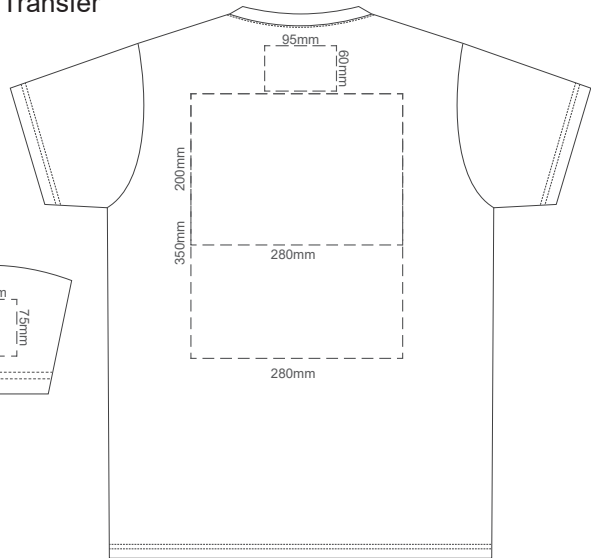

SPRINT MEDIUM BACK

Print area 280x200mm can be rotated to best suit.