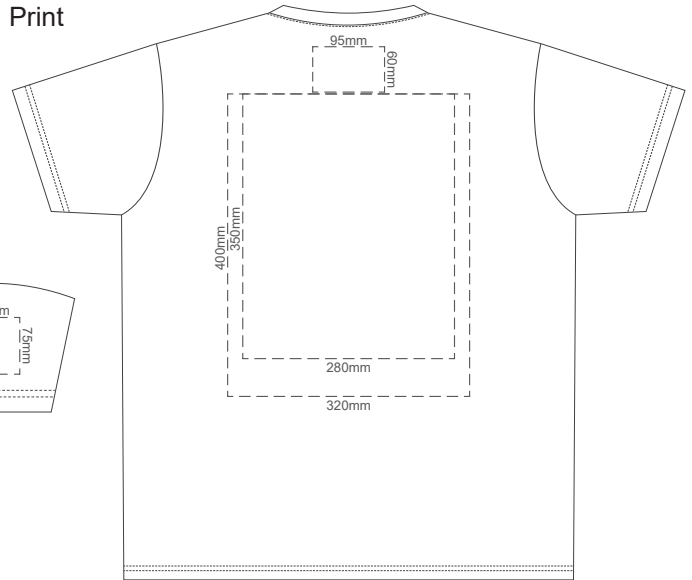

SPRINT XL BACK

SPRINT XXL BACK

10% of Actual Size
Colourflex Transfer