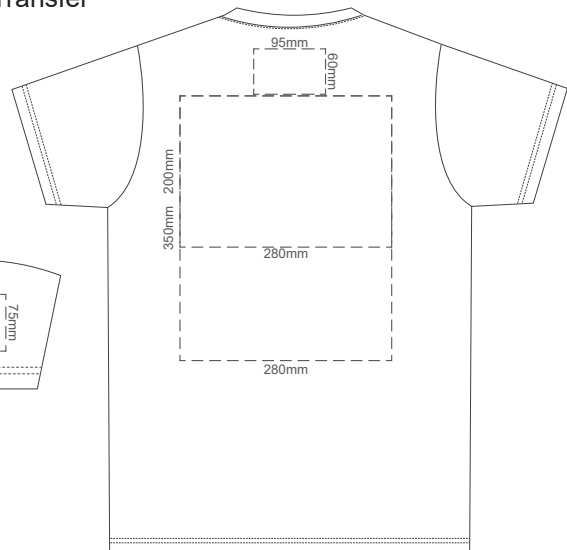

SPRINT SMALL BACK

Print area 280x200mm can be rotated to best suit.