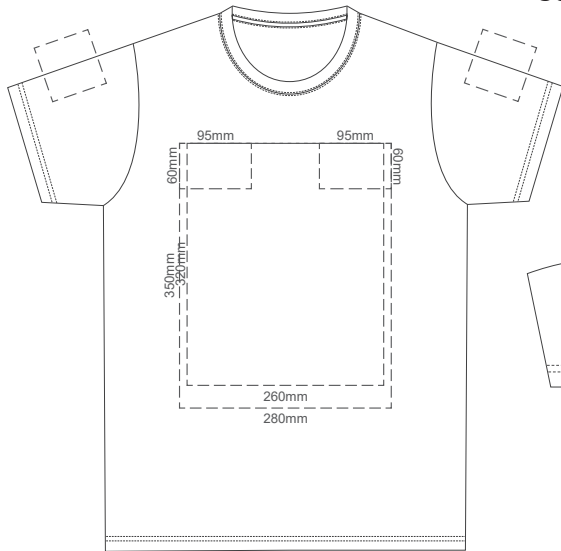

SPRINT XS FRONT

10% of Actual Size
Screen Print

SPRINT SMALL FRONT