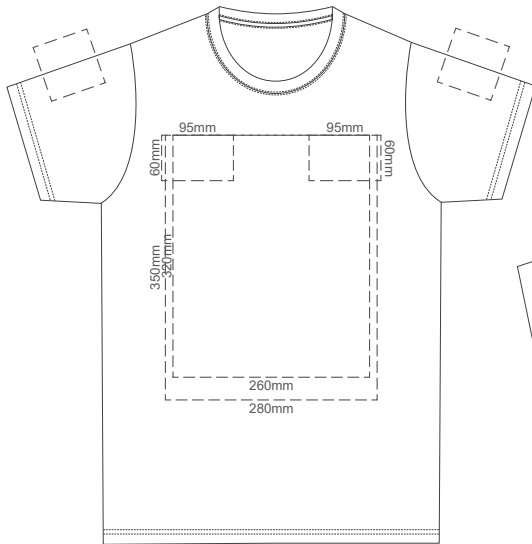

10% of Actual Size
Screen Print

SPRINT XS FRONT