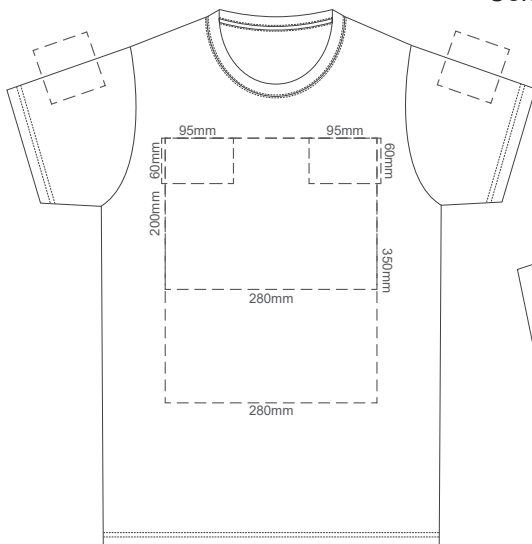

SPRINT XS FRONT

Print area 280x200mm can be rotated to best suit.