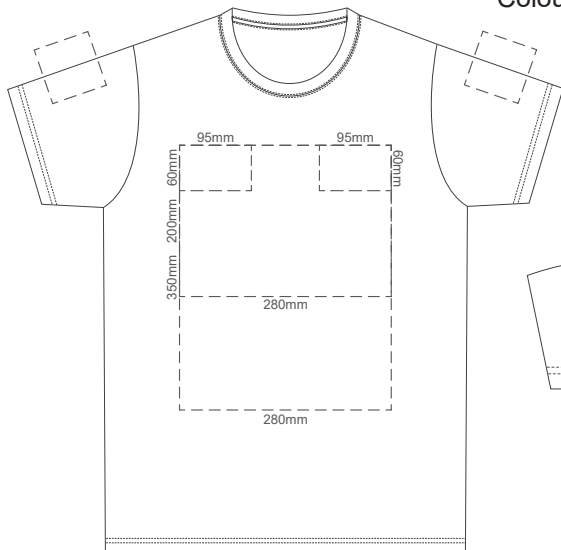

SPRINT SMALL FRONT

Print area 280x200mm can be rotated to best suit.