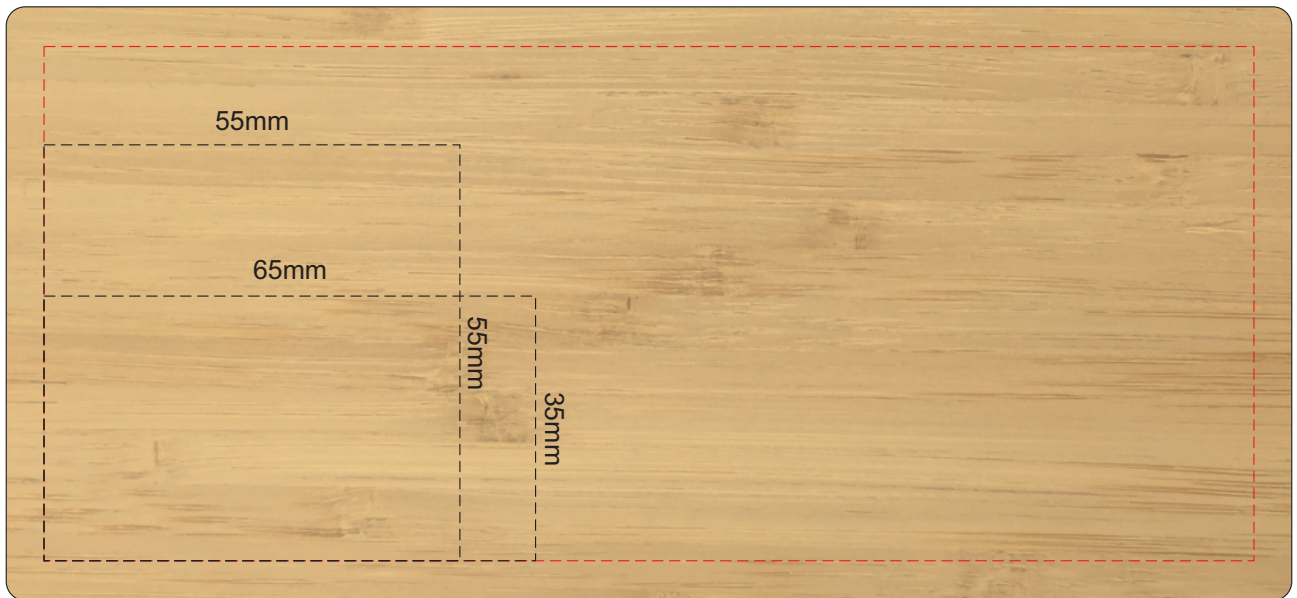

100% of Actual Size
Pad Print (Top of Clock)

Branding area can be moved **anywhere within the red line.**