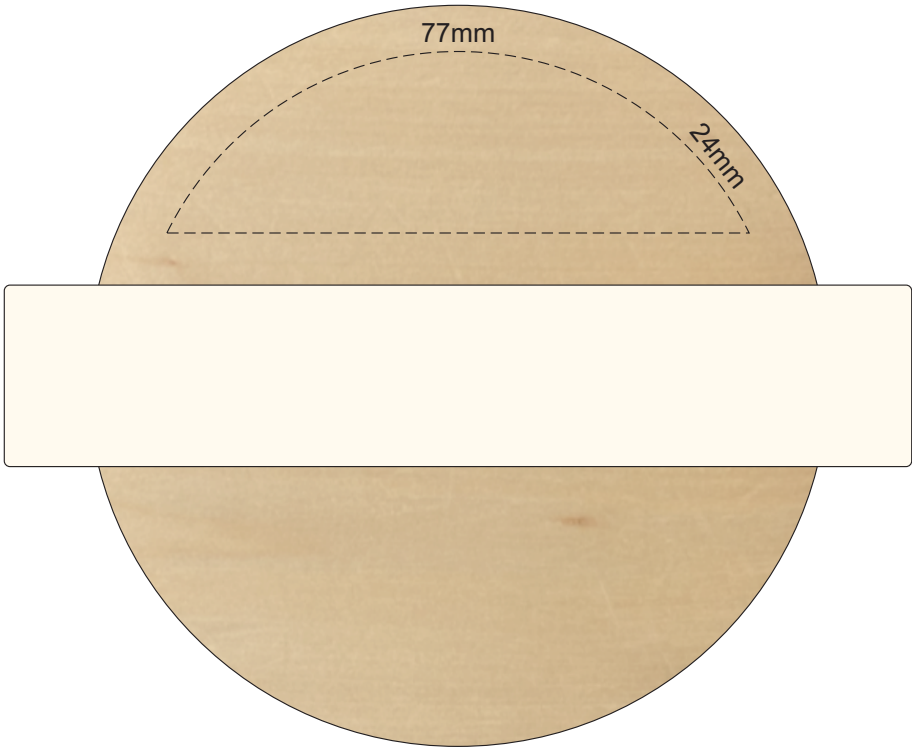

100% of Actual Size  
Laser Engraving

This product is a natural material, please allow for variances in grain pattern and engraving colour.

 Engraves to a Natural Etch Finish