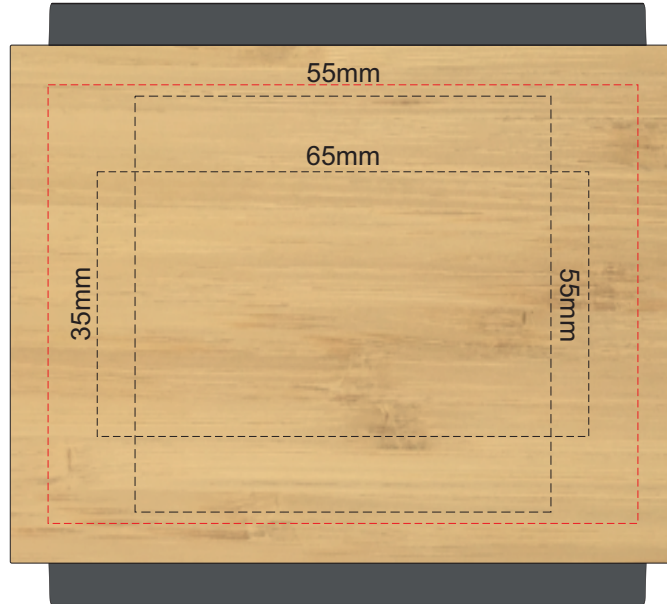

100% of Actual Size  
Pad Print Top of Speaker

Branding area can be moved anywhere within the red line.