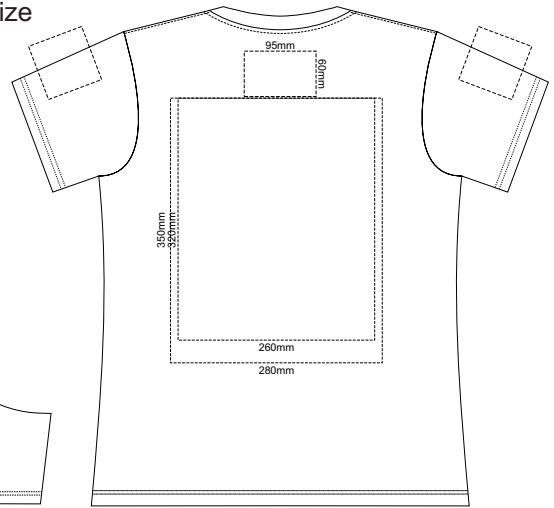

10% of Actual Size
Screen Print

WOMENS FRONT XS

WOMENS BACK XS

10% of Actual Size
Colourflex Transfer
Faux Embroidery

Print area 280x200mm can be rotated to best suit.

Print area 280x200mm can be rotated to best suit.

WOMENS FRONT XS

WOMENS BACK XS

10% of Actual Size
Embroidery

WOMENS FRONT XS

Graphite
Charcoal
Grey
Ash
Ecru
Gold
Mustard
Orange
Rust
Fuchsia
Red
Kelly Green
Olive
Bottle Green
Cyan
Petrol Blue
Royal Blue
Navy
Purple
Carbon
Black
Jet Black

10% of Actual Size
Screen Print

WOMENS FRONT SMALL

WOMENS BACK SMALL

10% of Actual Size
Colourflex Transfer
Faux Embroidery

Print area 280x200mm can be rotated to best suit.

Print area 280x200mm can be rotated to best suit.

10% of Actual Size
Screen Print

WOMENS FRONT MEDIUM

WOMENS BACK MEDIUM

10% of Actual Size
Colourflex Transfer
Faux Embroidery

Print area 280x200mm can be rotated to best suit.

Print area 280x200mm can be rotated to best suit.