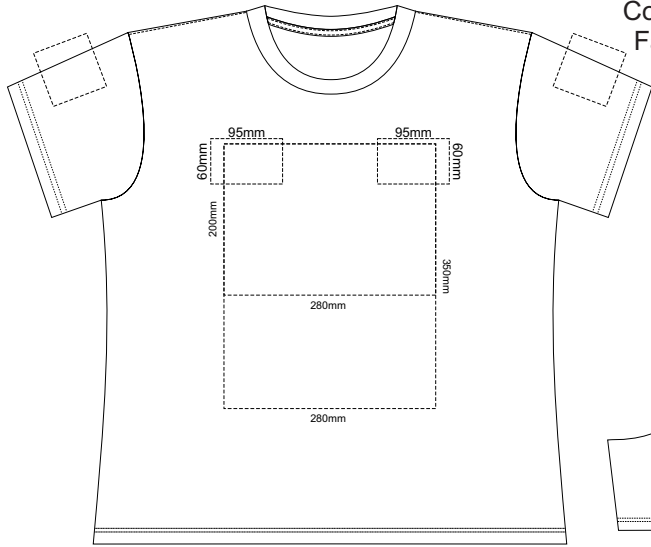

10% of Actual Size
Screen Print

WOMENS FRONT XS

WOMENS BACK XS

10% of Actual Size
Colourflex Transfer
Faux Embroidery

Print area 280x200mm can be rotated to best suit.

Print area 280x200mm can be rotated to best suit.

10% of Actual Size
Screen Print

WOMENS FRONT 2XL

WOMENS BACK 2XL

10% of Actual Size
Colourflex Transfer
Faux Embroidery

Print area 280x200mm can be rotated to best suit.

Print area 280x200mm can be rotated to best suit.

WOMENS FRONT 2XL

WOMENS BACK 2XL

10% of Actual Size
Embroidery

WOMENS FRONT 2XL

Graphite
Charcoal
Grey
Ash
Ecru
Gold
Mustard
Orange
Rust
Fuchsia
Red
Kelly Green
Olive
Bottle Green
Cyan
Petrol Blue
Royal Blue
Navy
Purple
Carbon
Black
Jet Black

10% of Actual Size
Screen Print

WOMENS FRONT 3XL

WOMENS BACK 3XL

10% of Actual Size
Colourflex Transfer
Faux Embroidery

Print area 280x200mm can be rotated to best suit.

Print area 280x200mm can be rotated to best suit.