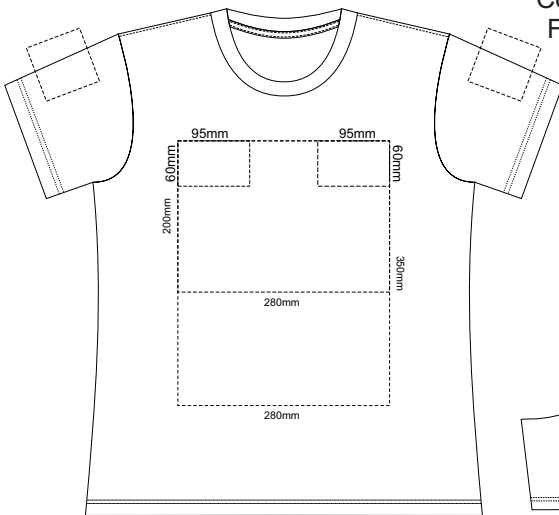

10% of Actual Size
Screen Print

WOMENS FRONT XS

WOMENS BACK XS

10% of Actual Size
Colourflex Transfer
Faux Embroidery

Print area 280x200mm can be rotated to best suit.

Print area 280x200mm can be rotated to best suit.

10% of Actual Size
Screen Print

WOMENS FRONT SMALL

WOMENS BACK SMALL

10% of Actual Size
Colourflex Transfer
Faux Embroidery

Print area 280x200mm can be rotated to best suit.

Print area 280x200mm can be rotated to best suit.

10% of Actual Size
Screen Print

WOMENS FRONT MEDIUM

WOMENS BACK MEDIUM

10% of Actual Size
Colourflex Transfer
Faux Embroidery

Print area 280x200mm can be rotated to best suit.

Print area 280x200mm can be rotated to best suit.

10% of Actual Size
Screen Print

WOMENS FRONT LARGE

WOMENS BACK LARGE

10% of Actual Size
Colourflex Transfer
Faux Embroidery

Print area 280x200mm can be rotated to best suit.

Print area 280x200mm can be rotated to best suit.