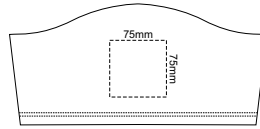

10% of Actual Size
Screen Print

WOMENS FRONT XS

WOMENS BACK XS

10% of Actual Size
Colourflex Transfer
Faux Embroidery

Print area 280x200mm can be rotated to best suit.

Print area 280x200mm can be rotated to best suit.

10% of Actual Size
Screen Print

WOMENS FRONT SMALL

WOMENS BACK SMALL

10% of Actual Size
Colourflex Transfer
Faux Embroidery

Print area 280x200mm can be rotated to best suit.

Print area 280x200mm can be rotated to best suit.

10% of Actual Size
Screen Print

WOMENS FRONT MEDIUM

WOMENS BACK MEDIUM

10% of Actual Size
Colourflex Transfer
Faux Embroidery

Print area 280x200mm can be rotated to best suit.

Print area 280x200mm can be rotated to best suit.