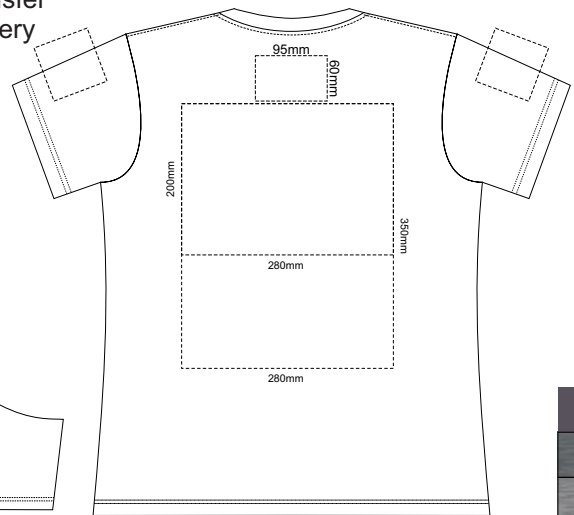

10% of Actual Size
Screen Print

WOMENS FRONT XS

WOMENS BACK XS

10% of Actual Size
Colourflex Transfer
Faux Embroidery

Print area 280x200mm can be rotated to best suit.

Print area 280x200mm can be rotated to best suit.

10% of Actual Size
Screen Print

WOMENS FRONT SMALL

WOMENS BACK SMALL

10% of Actual Size
Colourflex Transfer
Faux Embroidery

Print area 280x200mm can be rotated to best suit.

Print area 280x200mm can be rotated to best suit.

WOMENS FRONT SMALL

WOMENS BACK SMALL

10% of Actual Size
Embroidery

WOMENS FRONT SMALL

Graphite
Charcoal
Grey
Ash
Ecu
Gold
Mustard
Orange
Rust
Fuchsia
Red
Kelly Green
Olive
Bottle Green
Cyan
Petrol Blue
Royal Blue
Navy
Purple
Carbon
Black
Jet Black

10% of Actual Size
Screen Print

WOMENS FRONT MEDIUM

WOMENS BACK MEDIUM

10% of Actual Size
Colourflex Transfer
Faux Embroidery

Print area 280x200mm can be rotated to best suit.

Print area 280x200mm can be rotated to best suit.