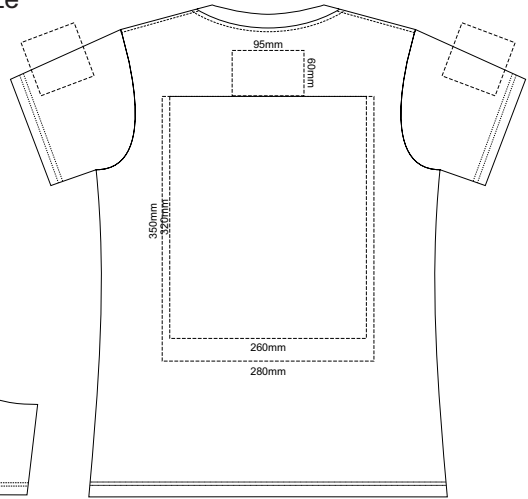

10% of Actual Size
Screen Print

WOMENS FRONT XS

WOMENS BACK XS

10% of Actual Size
Colourflex Transfer
Faux Embroidery

Print area 280x200mm can be rotated to best suit.

Print area 280x200mm can be rotated to best suit.

10% of Actual Size
Screen Print

WOMENS FRONT SMALL

WOMENS BACK SMALL

10% of Actual Size
Colourflex Transfer
Faux Embroidery

Print area 280x200mm can be rotated to best suit.

Print area 280x200mm can be rotated to best suit.

10% of Actual Size
Screen Print

WOMENS FRONT MEDIUM

WOMENS BACK MEDIUM

10% of Actual Size
Colourflex Transfer
Faux Embroidery

Print area 280x200mm can be rotated to best suit.

Print area 280x200mm can be rotated to best suit.

10% of Actual Size
Screen Print

WOMENS FRONT LARGE

WOMENS BACK LARGE

10% of Actual Size
Colourflex Transfer
Faux Embroidery

Print area 280x200mm can be rotated to best suit.

Print area 280x200mm can be rotated to best suit.