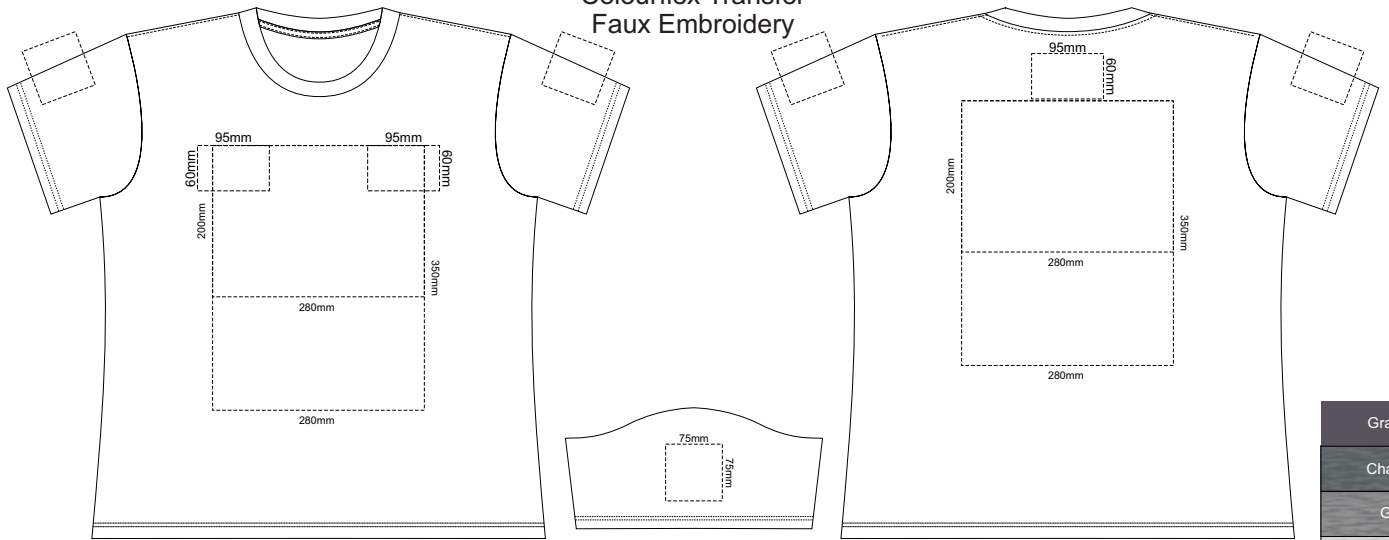

10% of Actual Size
Screen Print

WOMENS FRONT LARGE

WOMENS BACK LARGE

10% of Actual Size
Colourflex Transfer
Faux Embroidery

Print area 280x200mm can be rotated to best suit.

Print area 280x200mm can be rotated to best suit.

10% of Actual Size
Screen Print

WOMENS FRONT XL

WOMENS BACK XL

10% of Actual Size
Colourflex Transfer
Faux Embroidery

Print area 280x200mm can be rotated to best suit.

Print area 280x200mm can be rotated to best suit.

WOMENS FRONT XL

WOMENS BACK XL

10% of Actual Size
Embroidery

WOMENS FRONT XL

Graphite
Charcoal
Grey
Ash
Ecu
White
Gold
Mustard
Orange
Rust
Fuchsia
Red
Kelly Green
Olive
Bottle Green
Cyan
Petrol Blue
Royal Blue
Navy
Purple
Carbon
Black
Jet Black

10% of Actual Size
Screen Print

WOMENS FRONT 2XL

WOMENS BACK 2XL

10% of Actual Size
Colourflex Transfer
Faux Embroidery

Print area 280x200mm can be rotated to best suit.

Print area 280x200mm can be rotated to best suit.