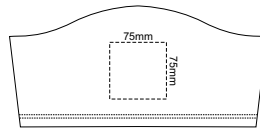

10% of Actual Size
Screen Print

WOMENS FRONT XS

WOMENS BACK XS

10% of Actual Size
Colourflex Transfer
Faux Embroidery

Print area 280x200mm can be rotated to best suit.

Print area 280x200mm can be rotated to best suit.

10% of Actual Size
Screen Print

WOMENS FRONT SMALL

WOMENS BACK SMALL

10% of Actual Size
Colourflex Transfer
Faux Embroidery

Print area 280x200mm can be rotated to best suit.

Print area 280x200mm can be rotated to best suit.

10% of Actual Size
Screen Print

WOMENS FRONT MEDIUM

WOMENS BACK MEDIUM

10% of Actual Size
Colourflex Transfer
Faux Embroidery

Print area 280x200mm can be rotated to best suit.

Print area 280x200mm can be rotated to best suit.