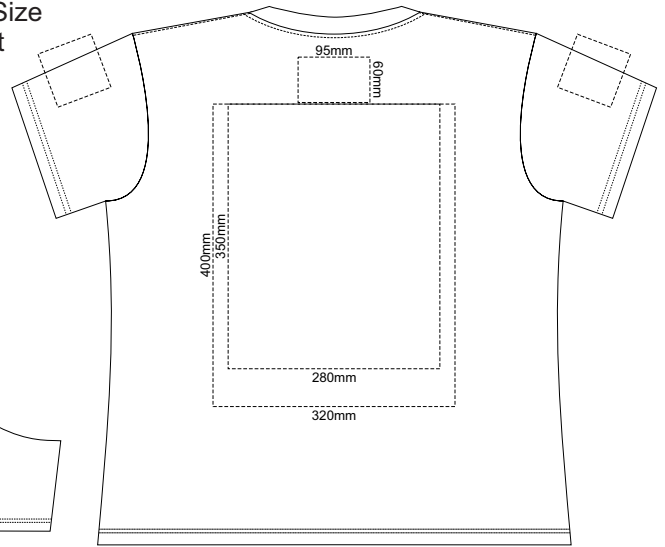

10% of Actual Size
Screen Print

WOMENS FRONT XS

WOMENS BACK XS

10% of Actual Size
Colourflex Transfer
Faux Embroidery

Print area 280x200mm can be rotated to best suit.

Print area 280x200mm can be rotated to best suit.

10% of Actual Size
Screen Print

WOMENS FRONT XL

WOMENS BACK XL

10% of Actual Size
Colourflex Transfer
Faux Embroidery

Print area 280x200mm can be rotated to best suit.

Print area 280x200mm can be rotated to best suit.

10% of Actual Size
Screen Print

WOMENS FRONT 2XL

WOMENS BACK 2XL

10% of Actual Size
Colourflex Transfer
Faux Embroidery

Print area 280x200mm can be rotated to best suit.

Print area 280x200mm can be rotated to best suit.

10% of Actual Size
Screen Print

WOMENS FRONT 3XL

WOMENS BACK 3XL

10% of Actual Size
Colourflex Transfer
Faux Embroidery

Print area 280x200mm can be rotated to best suit.

Print area 280x200mm can be rotated to best suit.