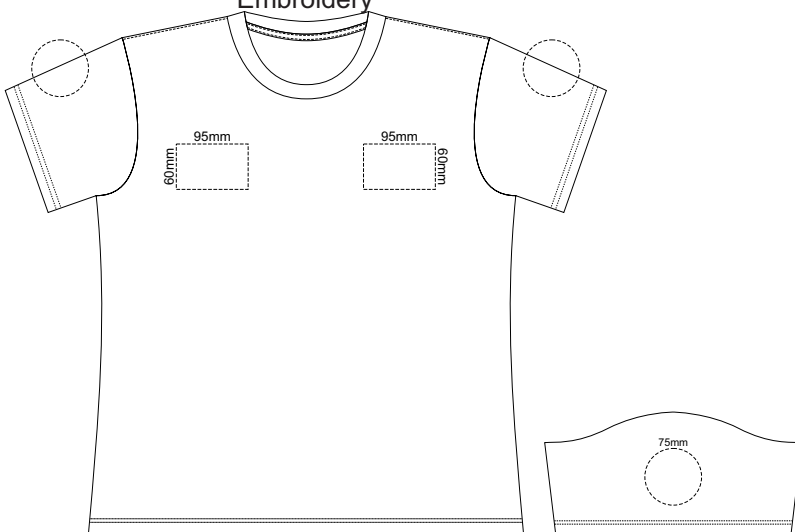

WOMENS FRONT XL

Graphite
Charcoal
Grey
Ash
Ecu
White
Gold
Mustard
Orange
Rust
Fuchsia
Red
Kelly Green
Olive
Bottle Green
Cyan
Petrol Blue
Royal Blue
Navy
Purple
Carbon
Black
Jet Black