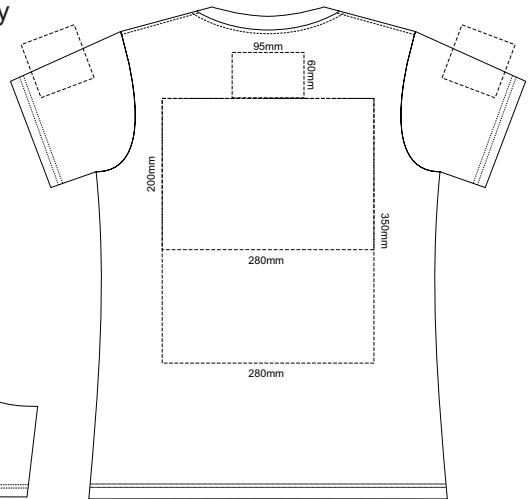

10% of Actual Size
Screen Print

WOMENS FRONT XS

WOMENS BACK XS

10% of Actual Size
Colourflex Transfer
Faux Embroidery

Print area 280x200mm can be rotated to best suit.

Print area 280x200mm can be rotated to best suit.

10% of Actual Size
Screen Print

WOMENS FRONT SMALL

WOMENS BACK SMALL

10% of Actual Size
Colourflex Transfer
Faux Embroidery

Print area 280x200mm can be rotated to best suit.

Print area 280x200mm can be rotated to best suit.

10% of Actual Size
Screen Print

WOMENS FRONT MEDIUM

WOMENS BACK MEDIUM

10% of Actual Size
Colourflex Transfer
Faux Embroidery

Print area 280x200mm can be rotated to best suit.

Print area 280x200mm can be rotated to best suit.

10% of Actual Size
Screen Print

WOMENS FRONT LARGE

WOMENS BACK LARGE

10% of Actual Size
Colourflex Transfer
Faux Embroidery

Print area 280x200mm can be rotated to best suit.

Print area 280x200mm can be rotated to best suit.