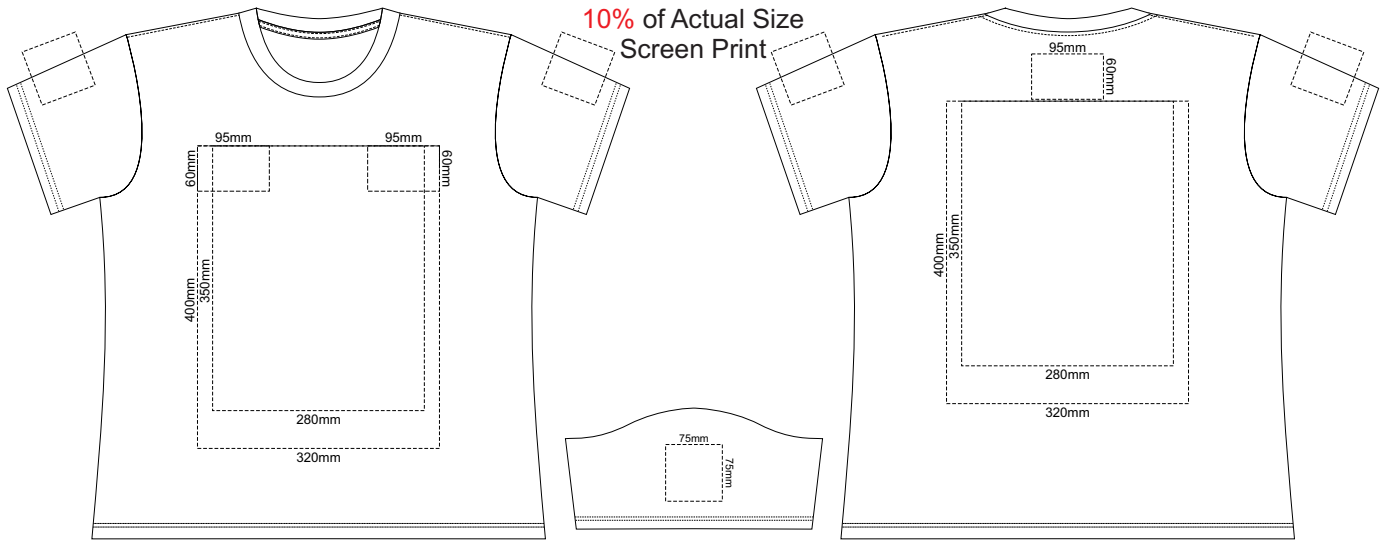

10% of Actual Size
Screen Print

WOMENS FRONT XL

WOMENS BACK XL

10% of Actual Size
Colourflex Transfer
Faux Embroidery

Print area 280x200mm can be rotated to best suit.

Print area 280x200mm can be rotated to best suit.

10% of Actual Size
Screen Print

WOMENS FRONT 2XL

WOMENS BACK 2XL

10% of Actual Size
Colourflex Transfer
Faux Embroidery

Print area 280x200mm can be rotated to best suit.

Print area 280x200mm can be rotated to best suit.