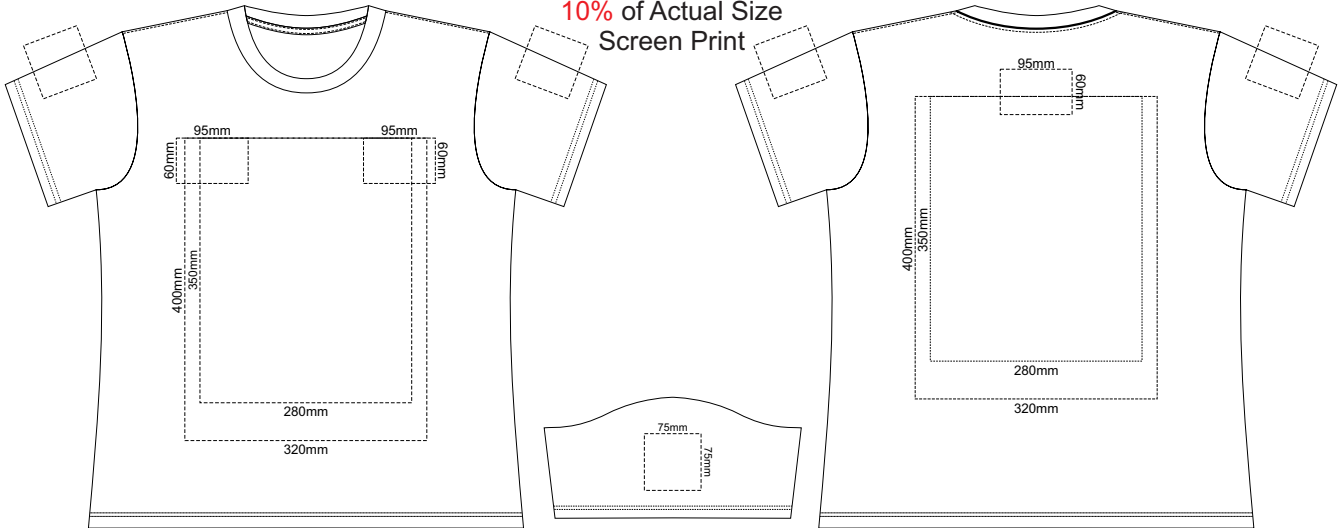

10% of Actual Size
Screen Print

WOMENS FRONT MEDIUM

WOMENS BACK MEDIUM

10% of Actual Size
Colourflex Transfer
Faux Embroidery

Print area 280x200mm can be rotated to best suit.

Print area 280x200mm can be rotated to best suit.

10% of Actual Size
Screen Print

WOMENS FRONT LARGE

WOMENS BACK LARGE

10% of Actual Size
Colourflex Transfer
Faux Embroidery

Print area 280x200mm can be rotated to best suit.

Print area 280x200mm can be rotated to best suit.

10% of Actual Size
Screen Print

WOMENS FRONT XL

WOMENS BACK XL

10% of Actual Size
Colourflex Transfer
Faux Embroidery

Print area 280x200mm can be rotated to best suit.

Print area 280x200mm can be rotated to best suit.