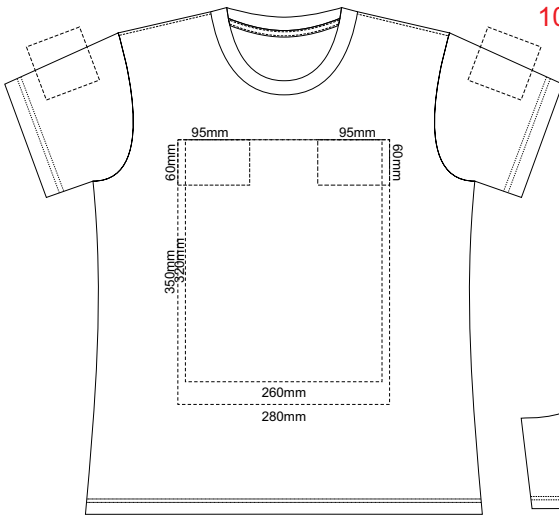

10% of Actual Size
Screen Print

WOMENS FRONT XS

WOMENS BACK XS

10% of Actual Size
Colourflex Transfer
Faux Embroidery

Print area 280x200mm can be rotated to best suit.

Print area 280x200mm can be rotated to best suit.

10% of Actual Size
Screen Print

WOMENS FRONT SMALL

WOMENS BACK SMALL

10% of Actual Size
Colourflex Transfer
Faux Embroidery

Print area 280x200mm can be rotated to best suit.

Print area 280x200mm can be rotated to best suit.

10% of Actual Size
Screen Print

WOMENS FRONT MEDIUM

WOMENS BACK MEDIUM

10% of Actual Size
Colourflex Transfer
Faux Embroidery

Print area 280x200mm can be rotated to best suit.

Print area 280x200mm can be rotated to best suit.

10% of Actual Size
Screen Print

WOMENS FRONT LARGE

WOMENS BACK LARGE

10% of Actual Size
Colourflex Transfer
Faux Embroidery

Print area 280x200mm can be rotated to best suit.

Print area 280x200mm can be rotated to best suit.