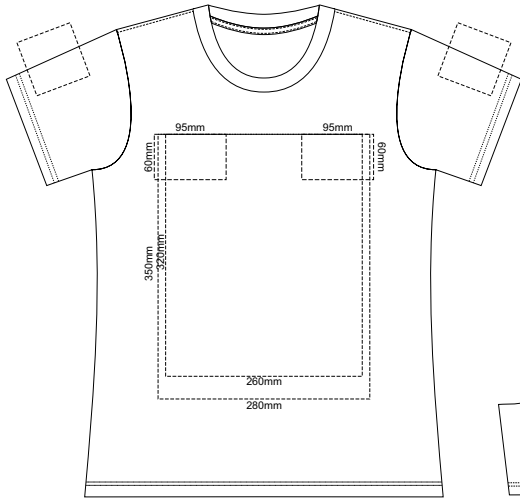

10% of Actual Size
Screen Print

WOMENS FRONT XS

WOMENS BACK XS

10% of Actual Size
Colourflex Transfer
Faux Embroidery

Print area 280x200mm can be rotated to best suit.

Print area 280x200mm can be rotated to best suit.

10% of Actual Size
Screen Print

WOMENS FRONT SMALL

WOMENS BACK SMALL

10% of Actual Size
Colourflex Transfer
Faux Embroidery

Print area 280x200mm can be rotated to best suit.

Print area 280x200mm can be rotated to best suit.

10% of Actual Size
Screen Print

WOMENS FRONT MEDIUM

WOMENS BACK MEDIUM

10% of Actual Size
Colourflex Transfer
Faux Embroidery

Print area 280x200mm can be rotated to best suit.

Print area 280x200mm can be rotated to best suit.

10% of Actual Size
Screen Print

WOMENS FRONT LARGE

WOMENS BACK LARGE

10% of Actual Size
Colourflex Transfer
Faux Embroidery

Print area 280x200mm can be rotated to best suit.

Print area 280x200mm can be rotated to best suit.