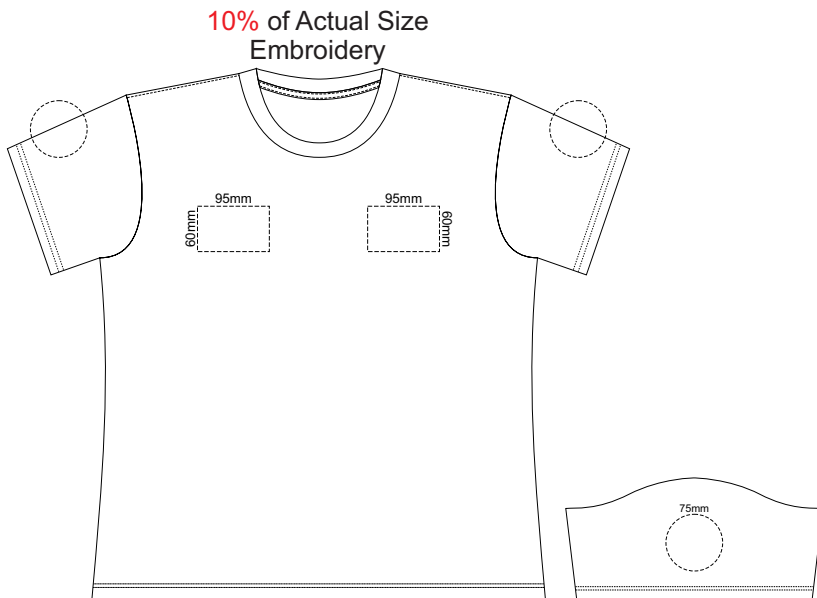

10% of Actual Size
Embroidery

WOMENS FRONT 2XL

Graphite
Charcoal
Grey
Ash
Ecru
Gold
Mustard
Orange
Rust
Fuchsia
Red
Kelly Green
Olive
Bottle Green
Cyan
Petrol Blue
Royal Blue
Navy
Purple
Carbon
Black
Jet Black