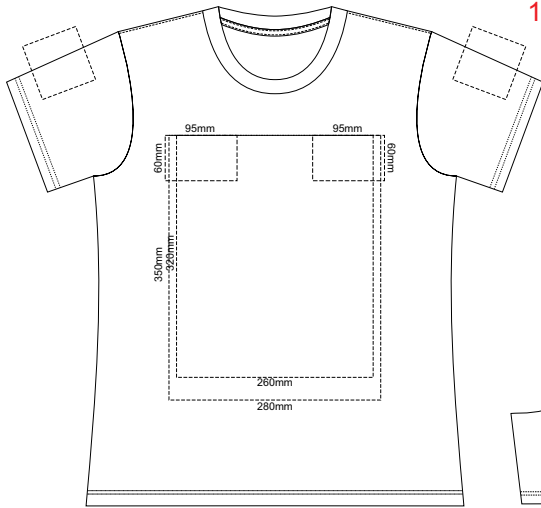

10% of Actual Size
Screen Print

WOMENS FRONT XS

WOMENS BACK XS

10% of Actual Size
Colourflex Transfer
Faux Embroidery

Print area 280x200mm can be rotated to best suit.

Print area 280x200mm can be rotated to best suit.

WOMENS FRONT XS

WOMENS BACK XS

10% of Actual Size
Embroidery

WOMENS FRONT XS

Graphite
Charcoal
Grey
Ash
Ecru
Gold
Mustard
Orange
Rust
Fuchsia
Red
Kelly Green
Olive
Bottle Green
Cyan
Petrol Blue
Royal Blue
Navy
Purple
Carbon
Black
Jet Black

10% of Actual Size
Screen Print

WOMENS FRONT SMALL

WOMENS BACK SMALL

10% of Actual Size
Colourflex Transfer
Faux Embroidery

Print area 280x200mm can be rotated to best suit.

Print area 280x200mm can be rotated to best suit.

10% of Actual Size
Screen Print

WOMENS FRONT MEDIUM

WOMENS BACK MEDIUM

10% of Actual Size
Colourflex Transfer
Faux Embroidery

Print area 280x200mm can be rotated to best suit.

Print area 280x200mm can be rotated to best suit.