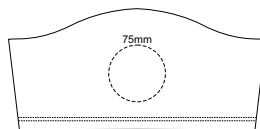

Print area 280x200mm can be rotated to best suit.

Print area 280x200mm can be rotated to best suit.

10% of Actual Size
Embroidery

WOMENS FRONT SMALL