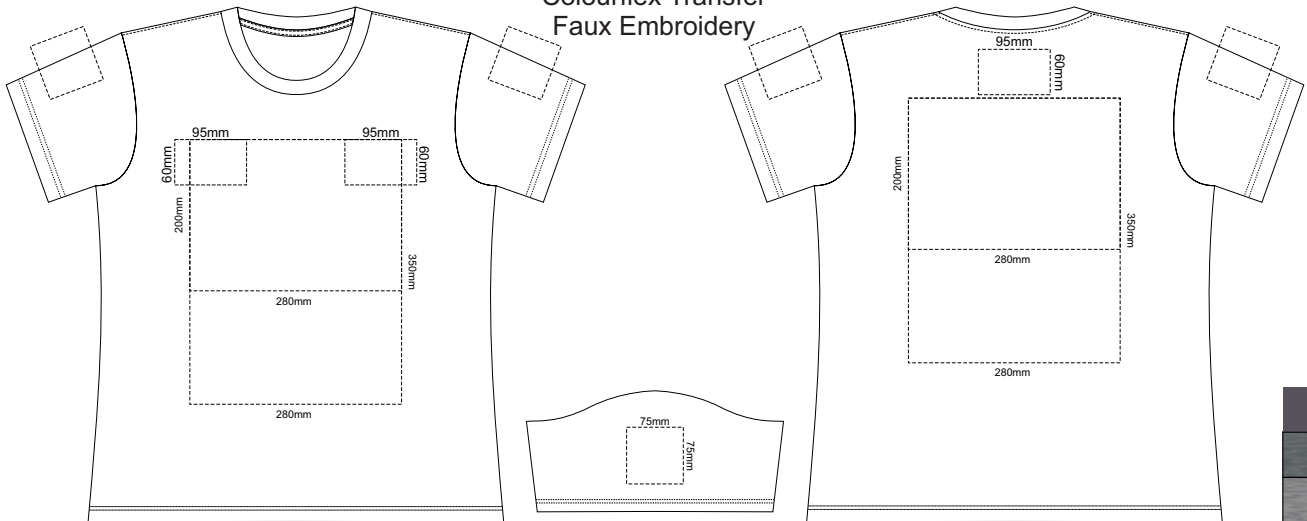

10% of Actual Size
Screen Print

WOMENS FRONT XS

WOMENS BACK XS

10% of Actual Size
Colourflex Transfer
Faux Embroidery

Print area 280x200mm can be rotated to best suit.

Print area 280x200mm can be rotated to best suit.

10% of Actual Size
Screen Print

WOMENS FRONT SMALL

WOMENS BACK SMALL

10% of Actual Size
Colourflex Transfer
Faux Embroidery

Print area 280x200mm can be rotated to best suit.

Print area 280x200mm can be rotated to best suit.

10% of Actual Size
Screen Print

WOMENS FRONT MEDIUM

WOMENS BACK MEDIUM

10% of Actual Size
Colourflex Transfer
Faux Embroidery

Print area 280x200mm can be rotated to best suit.

Print area 280x200mm can be rotated to best suit.

10% of Actual Size
Screen Print

WOMENS FRONT LARGE

WOMENS BACK LARGE

10% of Actual Size
Colourflex Transfer
Faux Embroidery

Print area 280x200mm can be rotated to best suit.

Print area 280x200mm can be rotated to best suit.