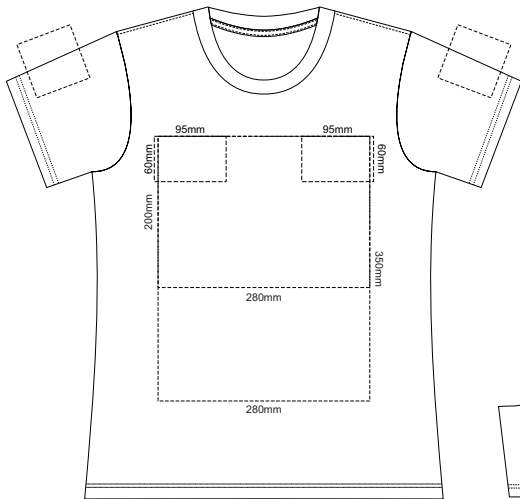

10% of Actual Size
Screen Print

WOMENS FRONT XS

WOMENS BACK XS

10% of Actual Size
Colourflex Transfer
Faux Embroidery

Print area 280x200mm can be rotated to best suit.

Print area 280x200mm can be rotated to best suit.

10% of Actual Size
Screen Print

WOMENS FRONT SMALL

WOMENS BACK SMALL

10% of Actual Size
Colourflex Transfer
Faux Embroidery

Print area 280x200mm can be rotated to best suit.

Print area 280x200mm can be rotated to best suit.

10% of Actual Size
Screen Print

WOMENS FRONT MEDIUM

WOMENS BACK MEDIUM

10% of Actual Size
Colourflex Transfer
Faux Embroidery

Print area 280x200mm can be rotated to best suit.

Print area 280x200mm can be rotated to best suit.

10% of Actual Size
Screen Print

WOMENS FRONT LARGE

WOMENS BACK LARGE

10% of Actual Size
Colourflex Transfer
Faux Embroidery

Print area 280x200mm can be rotated to best suit.

Print area 280x200mm can be rotated to best suit.