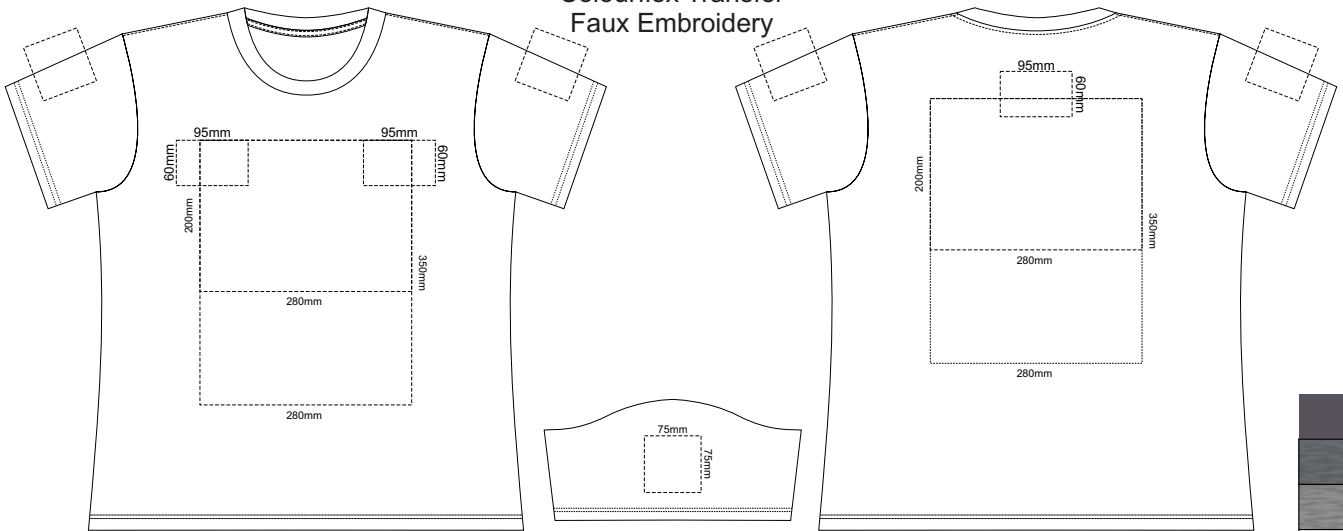

10% of Actual Size
Screen Print

WOMENS FRONT XS

WOMENS BACK XS

10% of Actual Size
Colourflex Transfer
Faux Embroidery

Print area 280x200mm can be rotated to best suit.

Print area 280x200mm can be rotated to best suit.

10% of Actual Size
Screen Print

WOMENS FRONT MEDIUM

WOMENS BACK MEDIUM

10% of Actual Size
Colourflex Transfer
Faux Embroidery

Print area 280x200mm can be rotated to best suit.

Print area 280x200mm can be rotated to best suit.

10% of Actual Size
Screen Print

WOMENS FRONT LARGE

WOMENS BACK LARGE

10% of Actual Size
Colourflex Transfer
Faux Embroidery

Print area 280x200mm can be rotated to best suit.

Print area 280x200mm can be rotated to best suit.

10% of Actual Size
Screen Print

WOMENS FRONT XL

WOMENS BACK XL

10% of Actual Size
Colourflex Transfer
Faux Embroidery

Print area 280x200mm can be rotated to best suit.

Print area 280x200mm can be rotated to best suit.