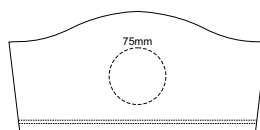

Print area 280x200mm can be rotated to best suit.

Print area 280x200mm can be rotated to best suit.

10% of Actual Size
Embroidery

WOMENS FRONT MEDIUM