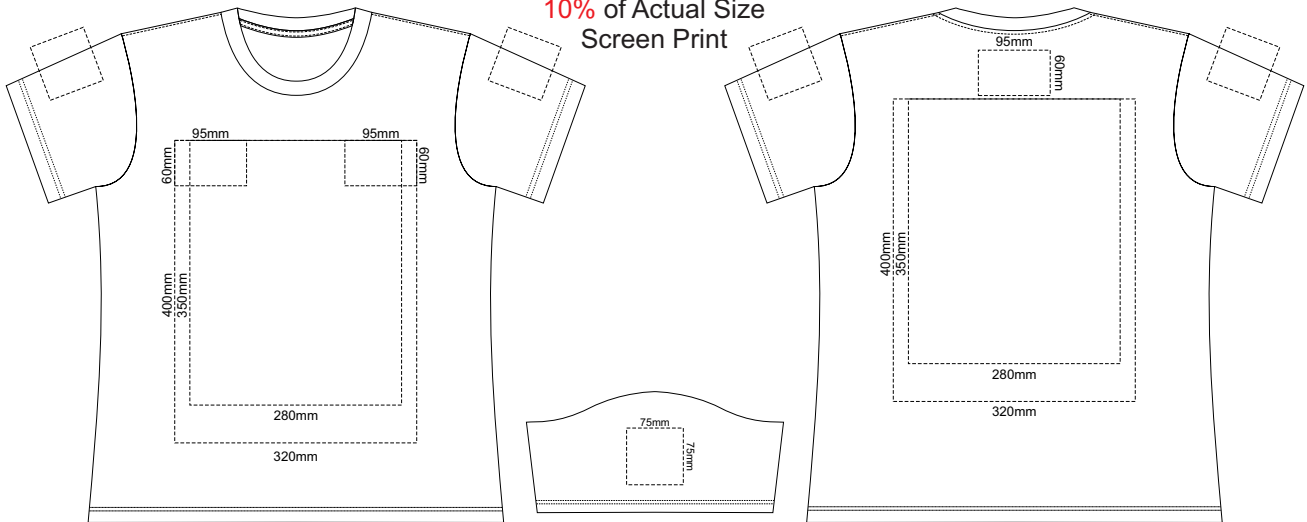

10% of Actual Size
Screen Print

WOMENS FRONT XS

WOMENS BACK XS

10% of Actual Size
Colourflex Transfer
Faux Embroidery

Print area 280x200mm can be rotated to best suit.

Print area 280x200mm can be rotated to best suit.

10% of Actual Size
Screen Print

WOMENS FRONT SMALL

WOMENS BACK SMALL

10% of Actual Size
Colourflex Transfer
Faux Embroidery

Print area 280x200mm can be rotated to best suit.

Print area 280x200mm can be rotated to best suit.

10% of Actual Size
Screen Print

WOMENS FRONT MEDIUM

WOMENS BACK MEDIUM

10% of Actual Size
Colourflex Transfer
Faux Embroidery

Print area 280x200mm can be rotated to best suit.

Print area 280x200mm can be rotated to best suit.

10% of Actual Size
Screen Print

WOMENS FRONT LARGE

WOMENS BACK LARGE

10% of Actual Size
Colourflex Transfer
Faux Embroidery

Print area 280x200mm can be rotated to best suit.

Print area 280x200mm can be rotated to best suit.