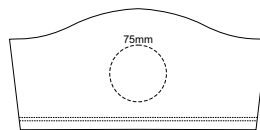

Print area 280x200mm can be rotated to best suit.

Print area 280x200mm can be rotated to best suit.

10% of Actual Size
Embroidery

WOMENS FRONT XS