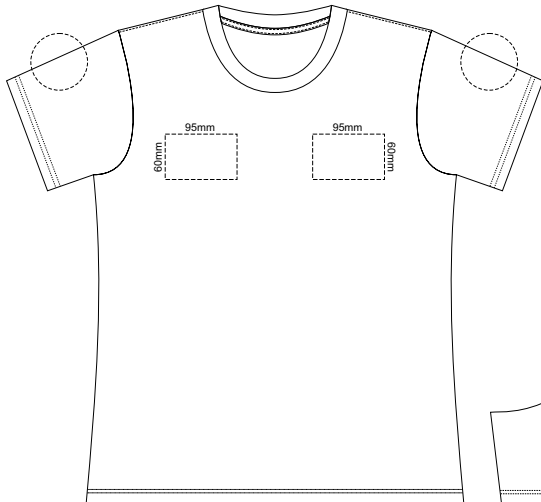

Print area 280x200mm can be rotated to best suit.

Print area 280x200mm can be rotated to best suit.

10% of Actual Size
Embroidery

WOMENS FRONT SMALL