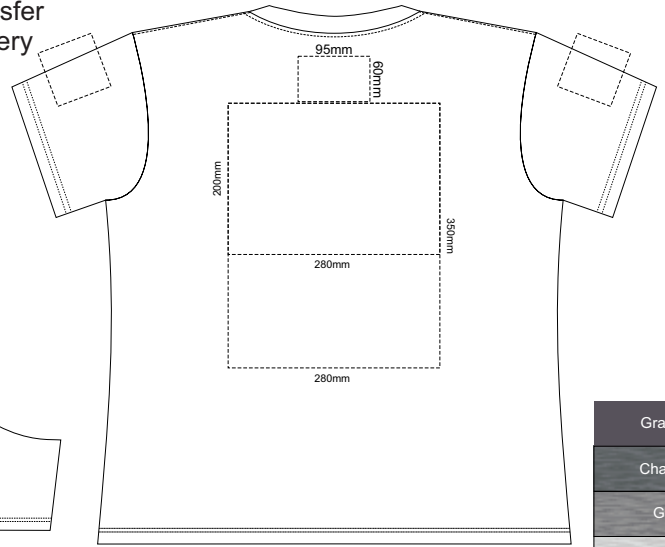

10% of Actual Size
Screen Print

WOMENS FRONT XS

WOMENS BACK XS

10% of Actual Size
Colourflex Transfer
Faux Embroidery

Print area 280x200mm can be rotated to best suit.

Print area 280x200mm can be rotated to best suit.

10% of Actual Size
Screen Print

WOMENS FRONT 2XL

WOMENS BACK 2XL

10% of Actual Size
Colourflex Transfer
Faux Embroidery

Print area 280x200mm can be rotated to best suit.

Print area 280x200mm can be rotated to best suit.

10% of Actual Size
Screen Print

WOMENS FRONT 3XL

WOMENS BACK 3XL

10% of Actual Size
Colourflex Transfer
Faux Embroidery

Print area 280x200mm can be rotated to best suit.

Print area 280x200mm can be rotated to best suit.