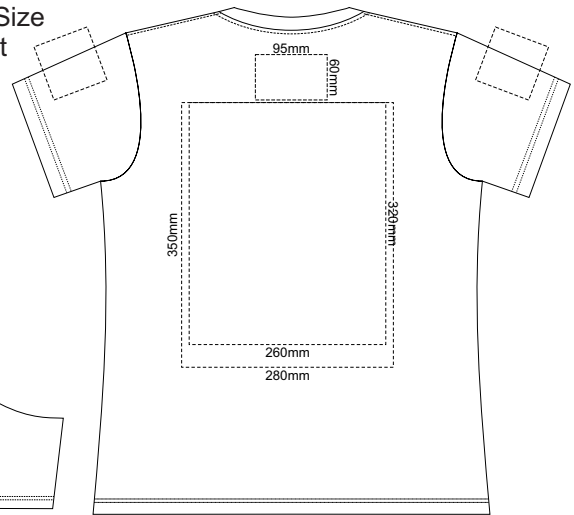

10% of Actual Size
Screen Print

WOMENS FRONT XS

WOMENS BACK XS

10% of Actual Size
Colourflex Transfer
Faux Embroidery

Print area 280x200mm can be rotated to best suit.

Print area 280x200mm can be rotated to best suit.

10% of Actual Size
Screen Print

WOMENS FRONT SMALL

WOMENS BACK SMALL

10% of Actual Size
Colourflex Transfer
Faux Embroidery

Print area 280x200mm can be rotated to best suit.

Print area 280x200mm can be rotated to best suit.

10% of Actual Size
Screen Print

WOMENS FRONT MEDIUM

WOMENS BACK MEDIUM

10% of Actual Size
Colourflex Transfer
Faux Embroidery

Print area 280x200mm can be rotated to best suit.

Print area 280x200mm can be rotated to best suit.

10% of Actual Size
Screen Print

WOMENS FRONT LARGE

WOMENS BACK LARGE

10% of Actual Size
Colourflex Transfer
Faux Embroidery

Print area 280x200mm can be rotated to best suit.

Print area 280x200mm can be rotated to best suit.