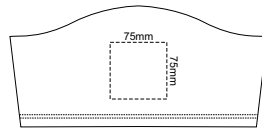

10% of Actual Size
Screen Print

WOMENS FRONT XS

WOMENS BACK XS

10% of Actual Size
Colourflex Transfer
Faux Embroidery

Print area 280x200mm can be rotated to best suit.

Print area 280x200mm can be rotated to best suit.

WOMENS FRONT XS

WOMENS BACK XS

10% of Actual Size
Embroidery

WOMENS FRONT XS

Graphite
Charcoal
Grey
Ash
Ecru
Gold
Mustard
Orange
Rust
Fuchsia
Red
Kelly Green
Olive
Bottle Green
Cyan
Petrol Blue
Royal Blue
Navy
Purple
Carbon
Black
Jet Black

10% of Actual Size
Screen Print

WOMENS FRONT SMALL

WOMENS BACK SMALL

10% of Actual Size
Colourflex Transfer
Faux Embroidery

Print area 280x200mm can be rotated to best suit.

Print area 280x200mm can be rotated to best suit.

10% of Actual Size
Screen Print

WOMENS FRONT MEDIUM

WOMENS BACK MEDIUM

10% of Actual Size
Colourflex Transfer
Faux Embroidery

Print area 280x200mm can be rotated to best suit.

Print area 280x200mm can be rotated to best suit.