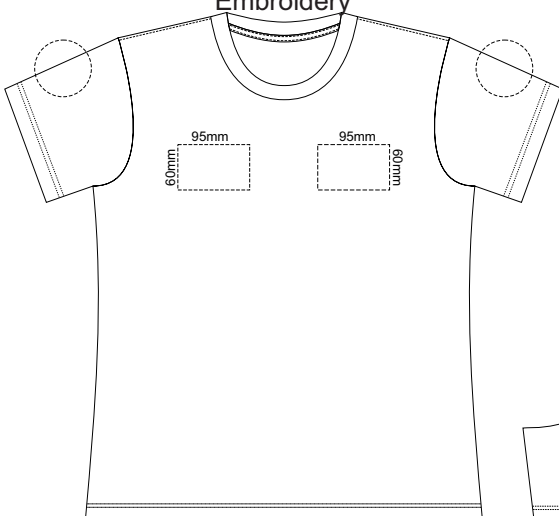

Print area 280x200mm can be rotated to best suit.

Print area 280x200mm can be rotated to best suit.

10% of Actual Size
Embroidery

WOMENS FRONT MEDIUM