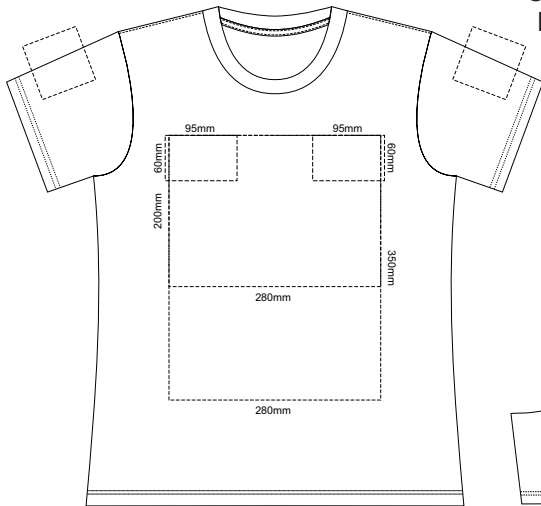

10% of Actual Size
Screen Print

WOMENS FRONT XS

WOMENS BACK XS

10% of Actual Size
Colourflex Transfer
Faux Embroidery

Print area 280x200mm can be rotated to best suit.

Print area 280x200mm can be rotated to best suit.

WOMENS FRONT XS

WOMENS BACK XS

10% of Actual Size
Embroidery

WOMENS FRONT XS

Graphite
Charcoal
Grey
Ash
Ecru
Gold
Mustard
Orange
Rust
Fuchsia
Red
Kelly Green
Olive
Bottle Green
Cyan
Petrol Blue
Royal Blue
Navy
Purple
Carbon
Black
Jet Black

10% of Actual Size
Screen Print

WOMENS FRONT SMALL

WOMENS BACK SMALL

10% of Actual Size
Colourflex Transfer
Faux Embroidery

Print area 280x200mm can be rotated to best suit.

Print area 280x200mm can be rotated to best suit.

10% of Actual Size
Screen Print

WOMENS FRONT MEDIUM

WOMENS BACK MEDIUM

10% of Actual Size
Colourflex Transfer
Faux Embroidery

Print area 280x200mm can be rotated to best suit.

Print area 280x200mm can be rotated to best suit.