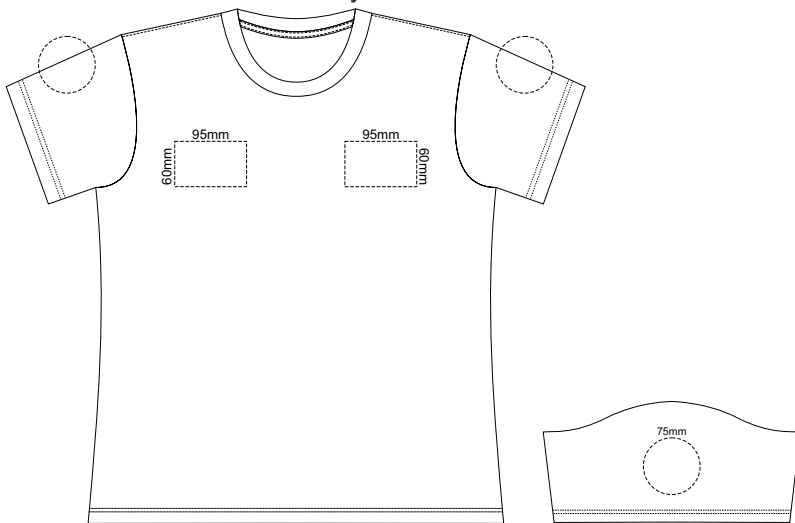

WOMENS FRONT LARGE

Graphite
Charcoal
Grey
Ash
Ecru
Gold
Mustard
Orange
Rust
Fuchsia
Red
Kelly Green
Olive
Bottle Green
Cyan
Petrol Blue
Royal Blue
Navy
Purple
Carbon
Black
Jet Black