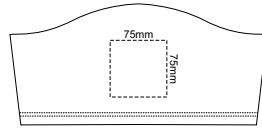

10% of Actual Size
Screen Print

WOMENS FRONT XS

WOMENS BACK XS

10% of Actual Size
Colourflex Transfer
Faux Embroidery

Print area 280x200mm can be rotated to best suit.

Print area 280x200mm can be rotated to best suit.

WOMENS FRONT XS

WOMENS BACK XS

10% of Actual Size
Embroidery

WOMENS FRONT XS

Graphite
Charcoal
Grey
Ash
Ecru
Gold
Mustard
Orange
Rust
Fuchsia
Red
Kelly Green
Olive
Bottle Green
Cyan
Petrol Blue
Royal Blue
Navy
Purple
Carbon
Black
Jet Black

10% of Actual Size
Screen Print

WOMENS FRONT SMALL

WOMENS BACK SMALL

10% of Actual Size
Colourflex Transfer
Faux Embroidery

Print area 280x200mm can be rotated to best suit.

Print area 280x200mm can be rotated to best suit.

10% of Actual Size
Screen Print

WOMENS FRONT MEDIUM

WOMENS BACK MEDIUM

10% of Actual Size
Colourflex Transfer
Faux Embroidery

Print area 280x200mm can be rotated to best suit.

Print area 280x200mm can be rotated to best suit.