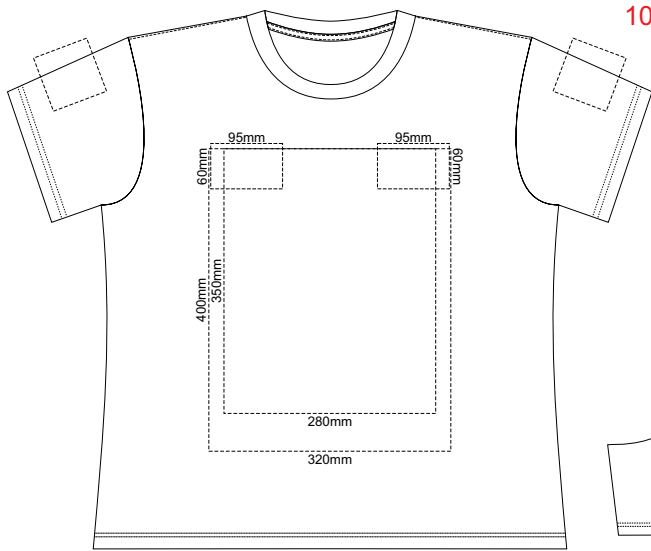

10% of Actual Size
Screen Print

WOMENS FRONT LARGE

WOMENS BACK LARGE

10% of Actual Size
Colourflex Transfer
Faux Embroidery

Print area 280x200mm can be rotated to best suit.

Print area 280x200mm can be rotated to best suit.

10% of Actual Size
Screen Print

WOMENS FRONT XL

WOMENS BACK XL

10% of Actual Size
Colourflex Transfer
Faux Embroidery

Print area 280x200mm can be rotated to best suit.

Print area 280x200mm can be rotated to best suit.

10% of Actual Size
Screen Print

WOMENS FRONT 2XL

WOMENS BACK 2XL

10% of Actual Size
Colourflex Transfer
Faux Embroidery

Print area 280x200mm can be rotated to best suit.

Print area 280x200mm can be rotated to best suit.

10% of Actual Size
Screen Print

WOMENS FRONT 3XL

WOMENS BACK 3XL

10% of Actual Size
Colourflex Transfer
Faux Embroidery

Print area 280x200mm can be rotated to best suit.

Print area 280x200mm can be rotated to best suit.