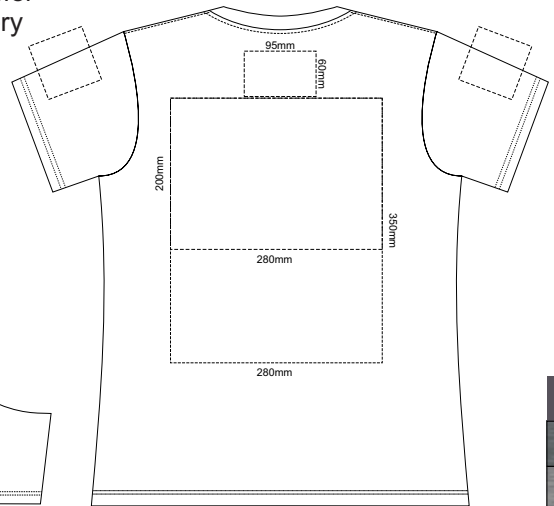

10% of Actual Size
Screen Print

WOMENS FRONT XS

WOMENS BACK XS

10% of Actual Size
Colourflex Transfer
Faux Embroidery

Print area 280x200mm can be rotated to best suit.

Print area 280x200mm can be rotated to best suit.

WOMENS FRONT XS

WOMENS BACK XS

10% of Actual Size
Embroidery

WOMENS FRONT XS

Graphite
Charcoal
Grey
Ash
Ecru
Gold
Mustard
Orange
Rust
Fuchsia
Red
Kelly Green
Olive
Bottle Green
Cyan
Petrol Blue
Royal Blue
Navy
Purple
Carbon
Black
Jet Black

10% of Actual Size
Screen Print

WOMENS FRONT SMALL

WOMENS BACK SMALL

10% of Actual Size
Colourflex Transfer
Faux Embroidery

Print area 280x200mm can be rotated to best suit.

Print area 280x200mm can be rotated to best suit.

10% of Actual Size
Screen Print

WOMENS FRONT MEDIUM

WOMENS BACK MEDIUM

10% of Actual Size
Colourflex Transfer
Faux Embroidery

Print area 280x200mm can be rotated to best suit.

Print area 280x200mm can be rotated to best suit.