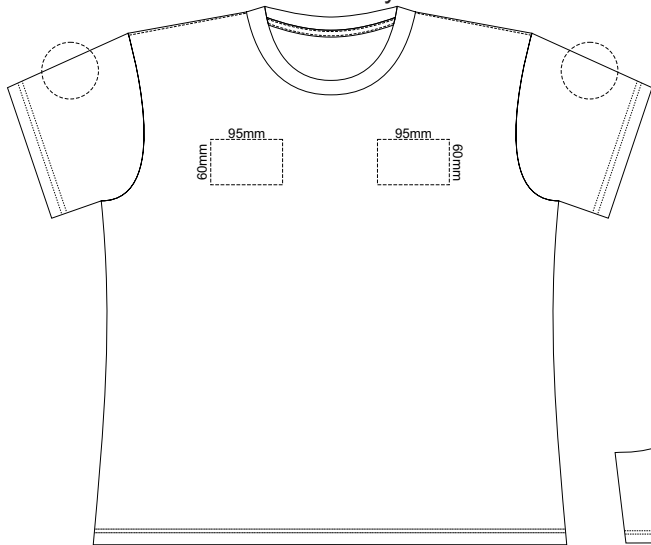

Print area 280x200mm can be rotated to best suit.

Print area 280x200mm can be rotated to best suit.

10% of Actual Size
Embroidery

WOMENS FRONT 3XL