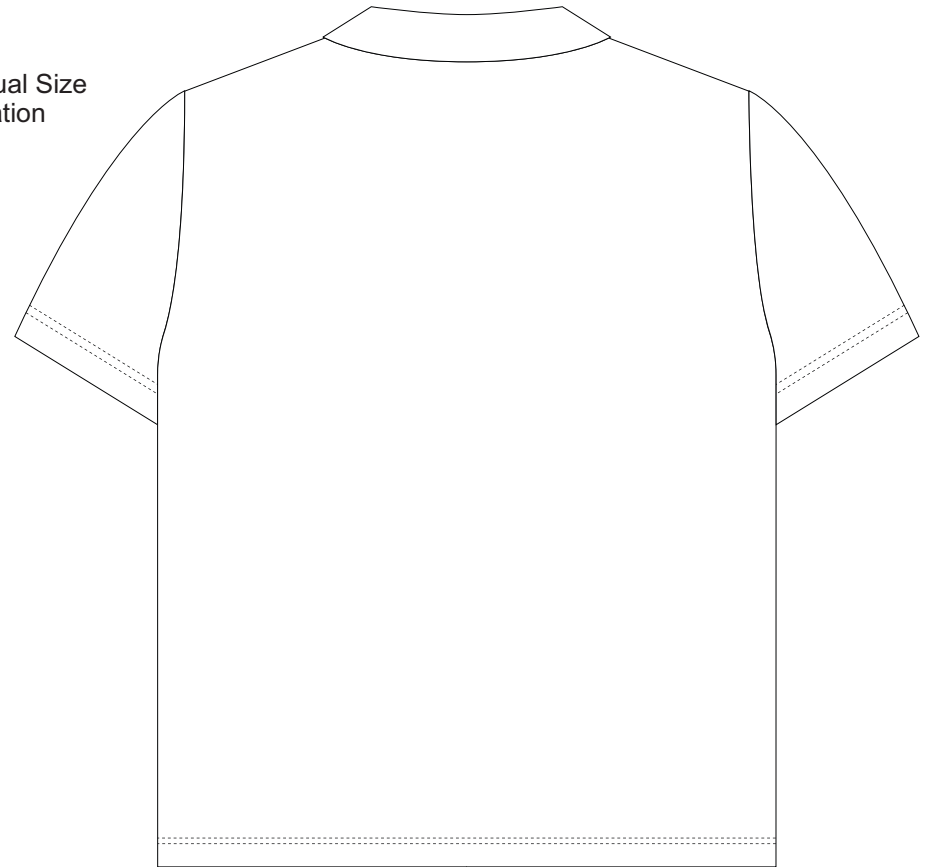

15% of Actual Size  
Sublimation

## BRANDING SPECIFICATIONS - Custom Mens Performance Polo - 121163

The garment comes with a mandatory size label and care label.  
Button colours are solid clear, white or black.  
Metallic, neon or pastel colours are not available.

100% of Actual Size  
Sublimation custom tag

Dotted line = Stitch line

---