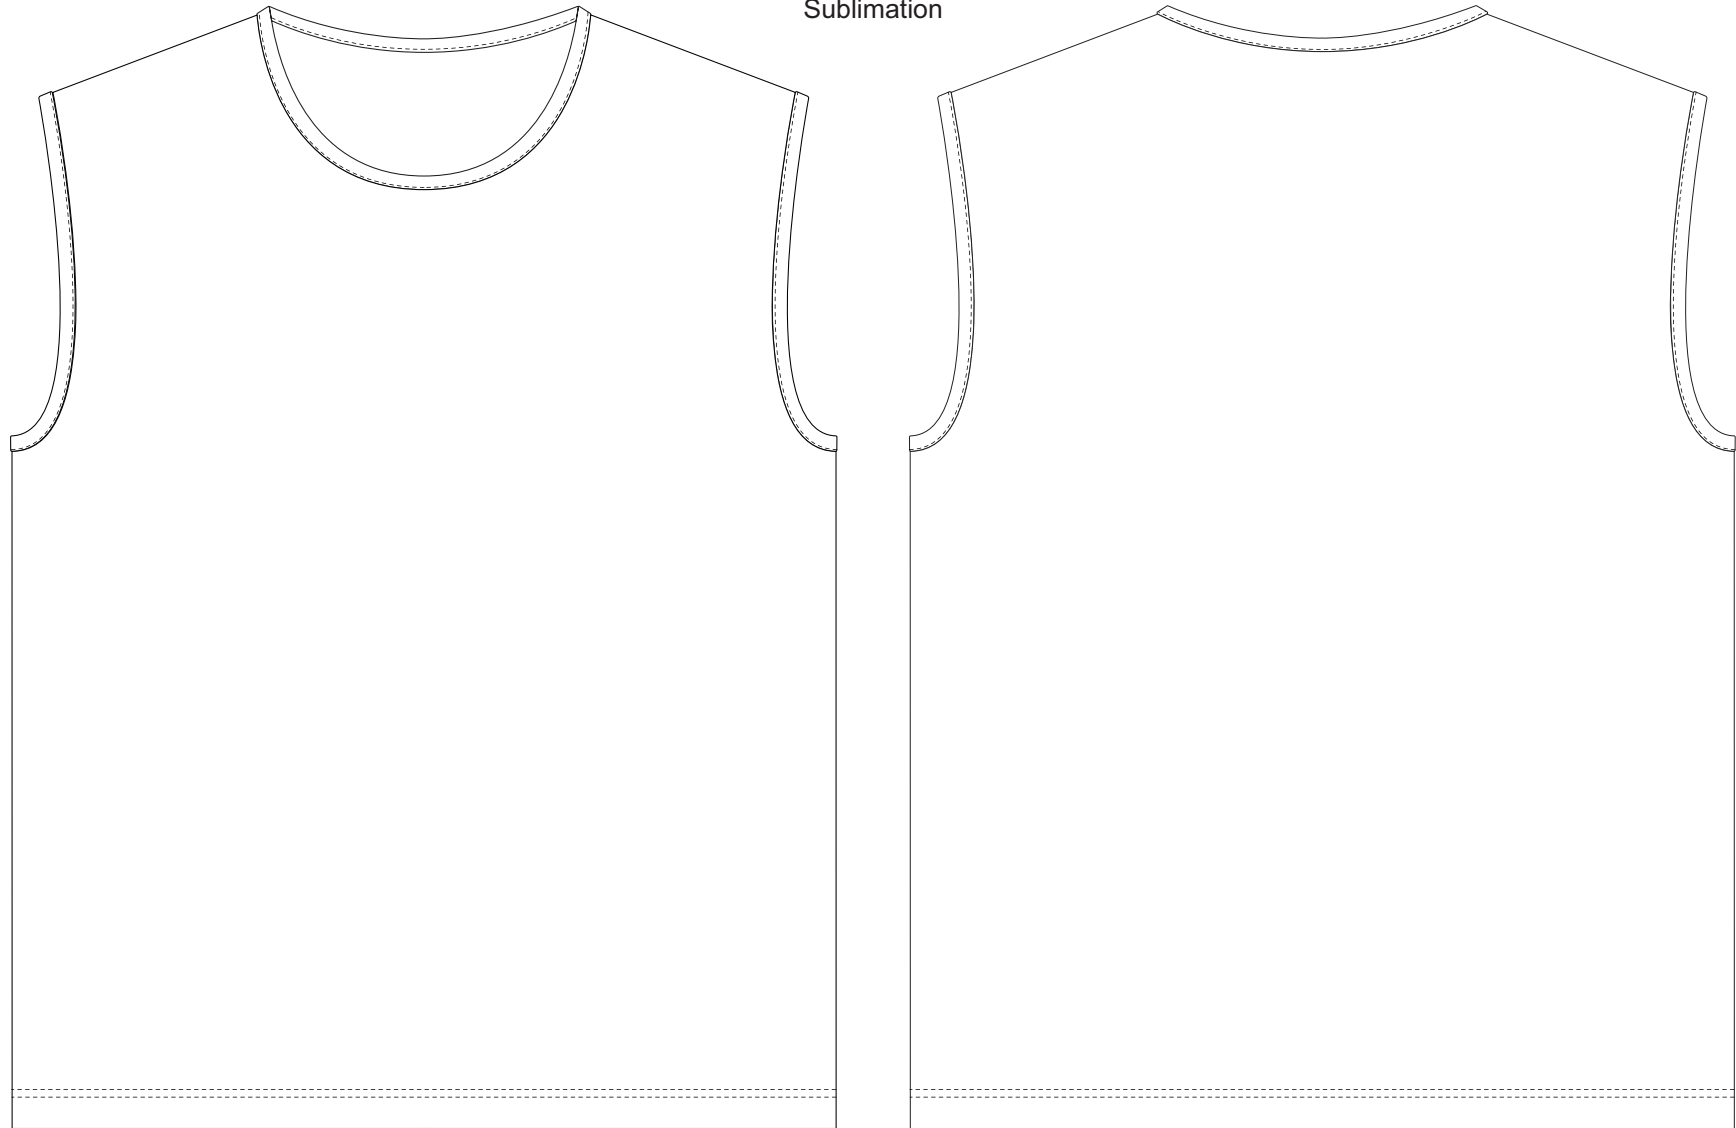

20% of Actual Size
Sublimation

BRANDING SPECIFICATIONS - Custom Sports Mens Singlet - 121155

The garments comes with a mandatory size label and care label.

Bias tape collar and armhole are to be solid colour.

Prefer to supply pantone colours from the solid coated range to close match for sublimated garments. Metallic, neon or pastel colours are not available.

100% of Actual Size
Sublimation custom tag

Dotted line = Stitch line

BRANDING SPECIFICATIONS - Custom Sports Mens Singlet - 121155

Default is to have no tag, please confirm in your order if you require a custom tag (*free of charge*).

Material is 100% polyester satin.

Printing via sublimation, due to the nature of sublimation, artwork particularly fine detail/text may experience minor colour bleed across adjacent design elements.