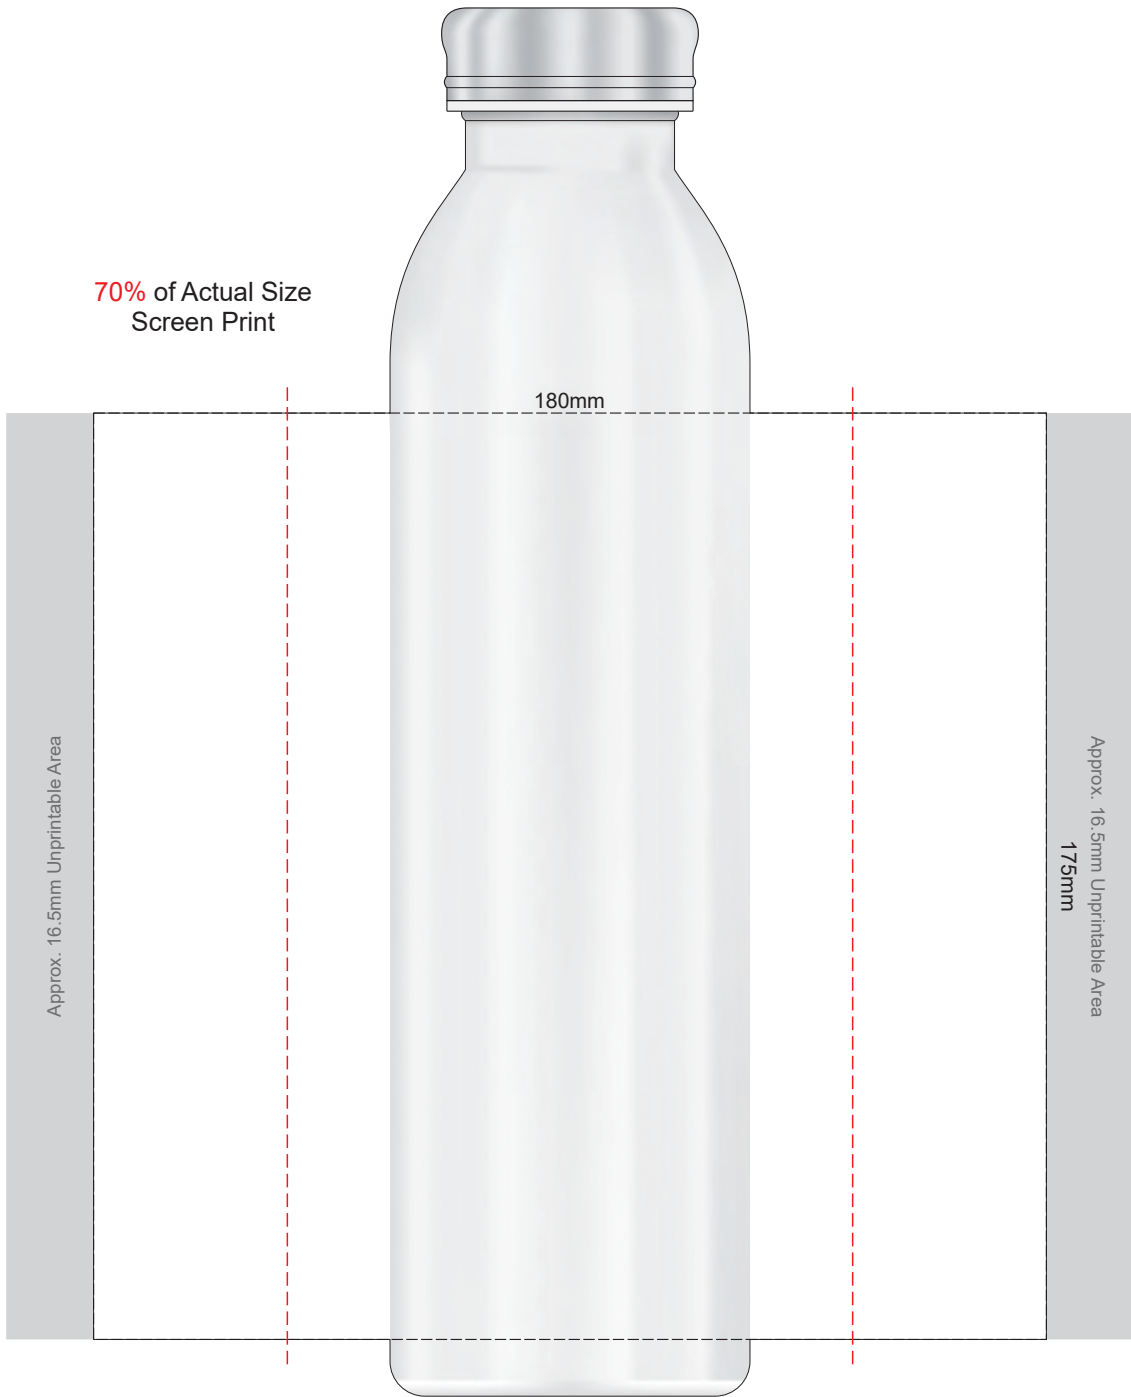

100% of Actual Size
Pad Print

70% of Actual Size
Screen Print

180mm

Approx. 16.5mm Unprintable Area

Approx. 16.5mm Unprintable Area
175mm

Red Line = Exact opposites of the product
(centre artwork to the red line)

100% of Actual Size
Laser Engraving

 Silver Engraves to a Natural Etch

 Colours Engraves to a Shiny Steel Finish

70% of Actual Size
Rotary Digital
(Gloss Finish)

Red Line = Exact opposites of the product
(centre artwork to the red line)