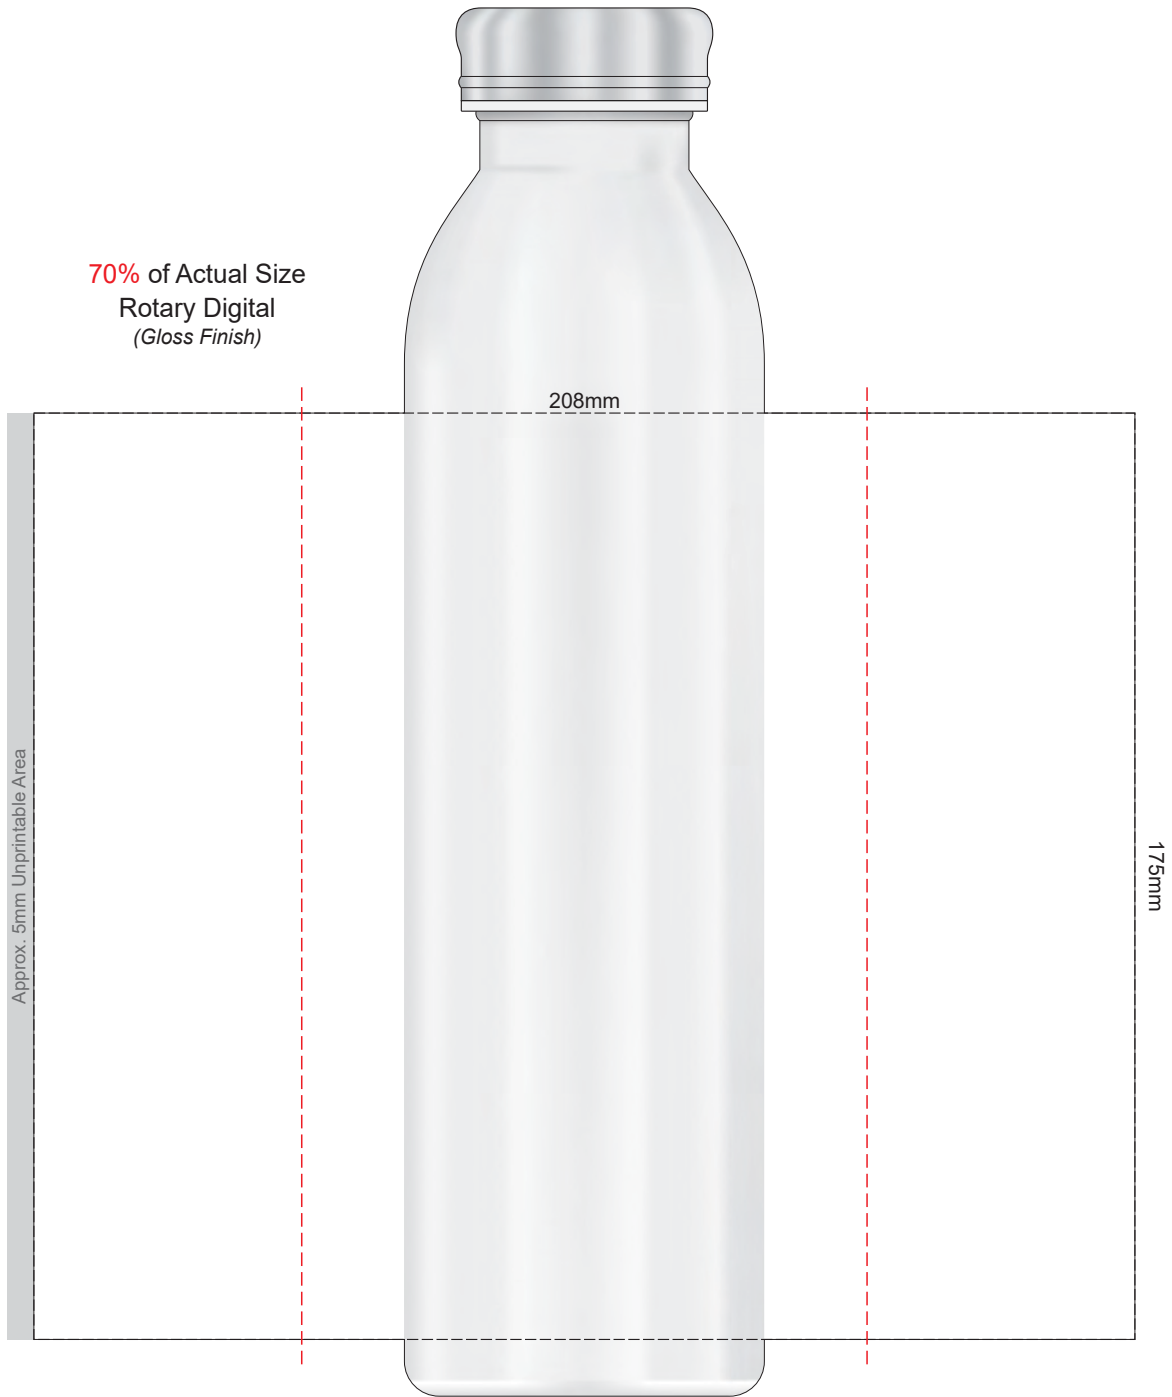

100% of Actual Size
Pad Print

70% of Actual Size
Screen Print

180mm

Approx. 16.5mm Unprintable Area

Approx. 16.5mm Unprintable Area
175mm

Red Line = Exact opposites of the product
(centre artwork to the red line)

100% of Actual Size
Laser Engraving

 Silver Engraves to a Natural Etch

 Colours Engraves to a Shiny Steel Finish

70% of Actual Size
Rotary Digital
(Gloss Finish)

Red Line = Exact opposites of the product
(centre artwork to the red line)