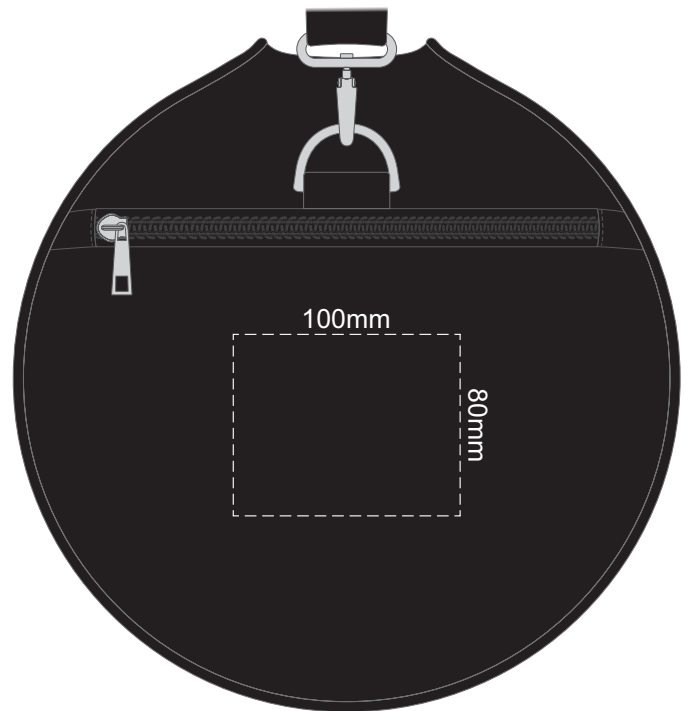

30% of Actual Size  
Colourflex Transfer

30% of Actual Size  
Colourflex Transfer

LEFT POCKET

30% of Actual Size  
Colourflex Transfer

RIGHT POCKET

30% of Actual Size  
Embroidery

100% of Actual Size  
Embroidery  
LEFT POCKET

100% of Actual Size  
Embroidery  
RIGHT POCKET