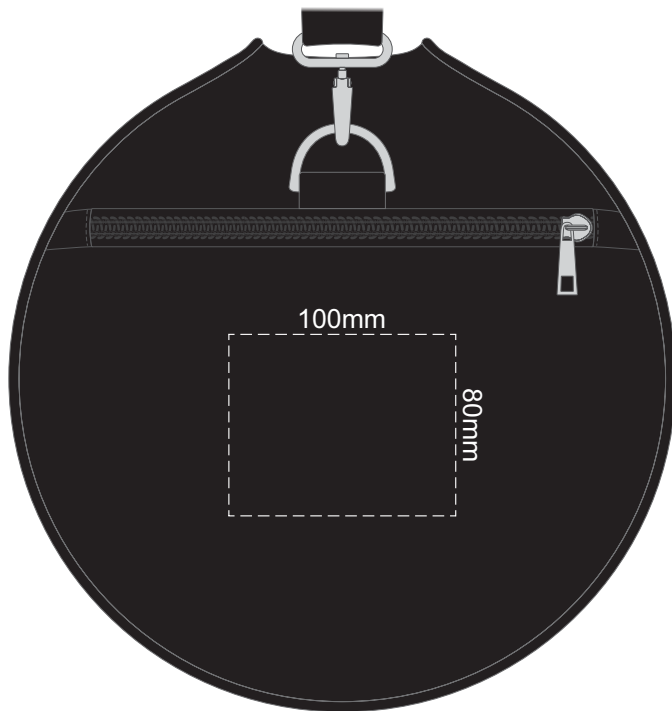

30% of Actual Size  
Colourflex Transfer

30% of Actual Size  
Colourflex Transfer

LEFT POCKET

30% of Actual Size  
Colourflex Transfer

RIGHT POCKET

30% of Actual Size  
Embroidery

100% of Actual Size  
Embroidery  
LEFT POCKET

100% of Actual Size  
Embroidery  
RIGHT POCKET