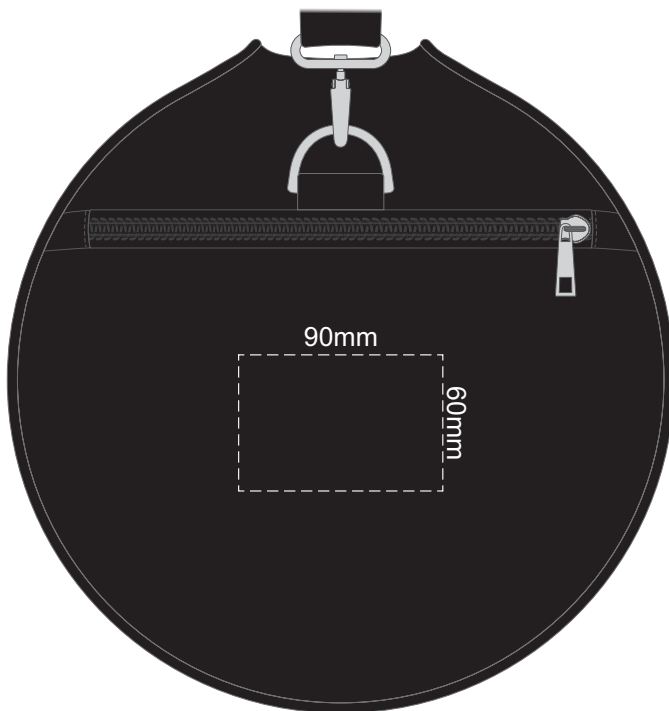

30% of Actual Size  
Colourflex Transfer

30% of Actual Size  
Colourflex Transfer

LEFT POCKET

30% of Actual Size  
Colourflex Transfer

RIGHT POCKET

30% of Actual Size  
Embroidery

100% of Actual Size  
Embroidery  
LEFT POCKET

100% of Actual Size  
Embroidery  
RIGHT POCKET