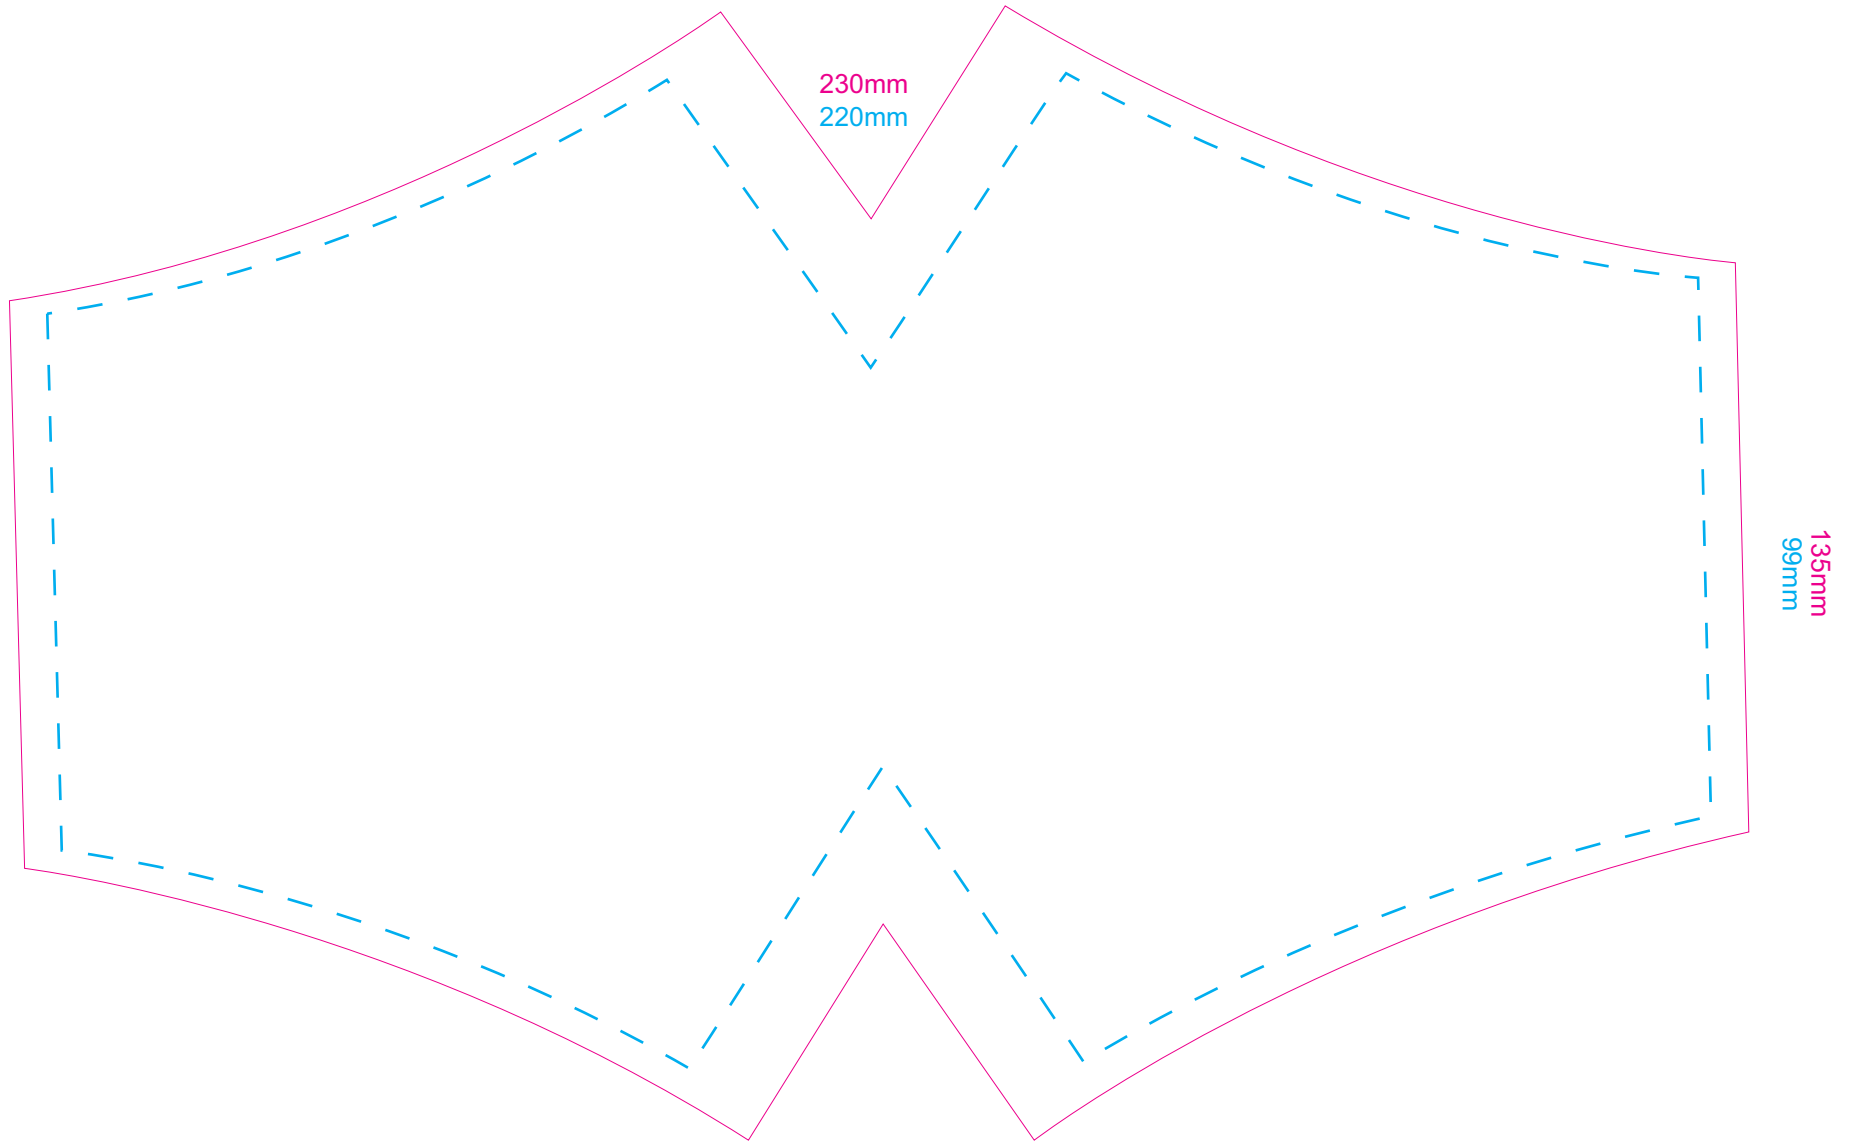

100% of Actual Size
Sublimation TEMPLATE

Blue Line = The SIGNIFICANT PRINT AREA
(Keep all critical images & text within this box)
Pink Line = Bleed off to here