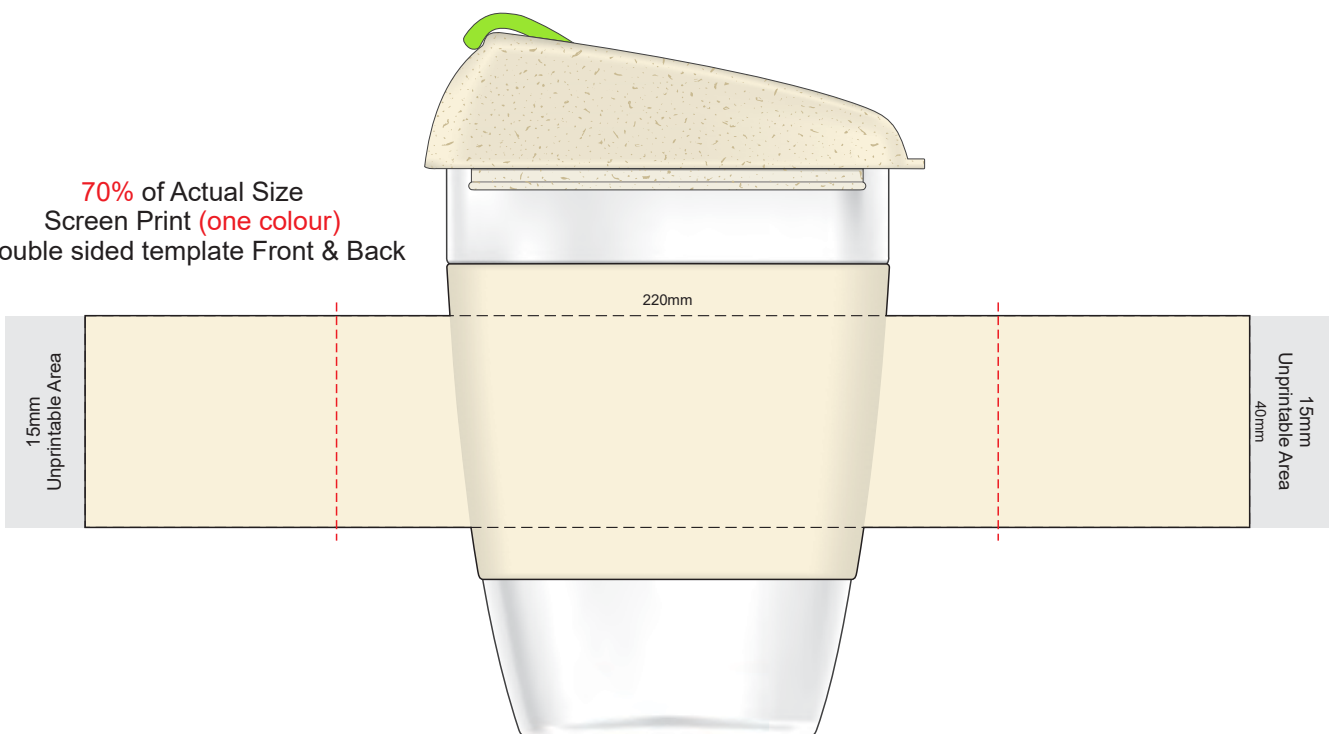

100% of Actual Size
Pad Print

SIDE 1

SIDE 2

100% of Actual Size
Silicone Digital Print

SIDE 1

SIDE 2

100% of Actual Size
Debossed

SIDE 1

SIDE 2

70% of Actual Size
Screen Print (one colour)

The dimples on the inside of the band can show through in the printing causing a subtle pattern effect in the printing. Because of this we don't recommend printing block or reverse out artwork.

70% of Actual Size
Screen Print (one colour)
Double sided template Front & Back

The dimples on the inside of the band can show through in the printing causing a subtle pattern effect in the printing. Because of this we don't recommend printing block or reverse out artwork.

Red Line = Exact opposites of the product
(centre artwork to the red line)

100% of Actual Size
Pad Print (one colour)

100% of Actual Size
Pad Print (one colour)

100% of Actual Size
Digital Packaging Print