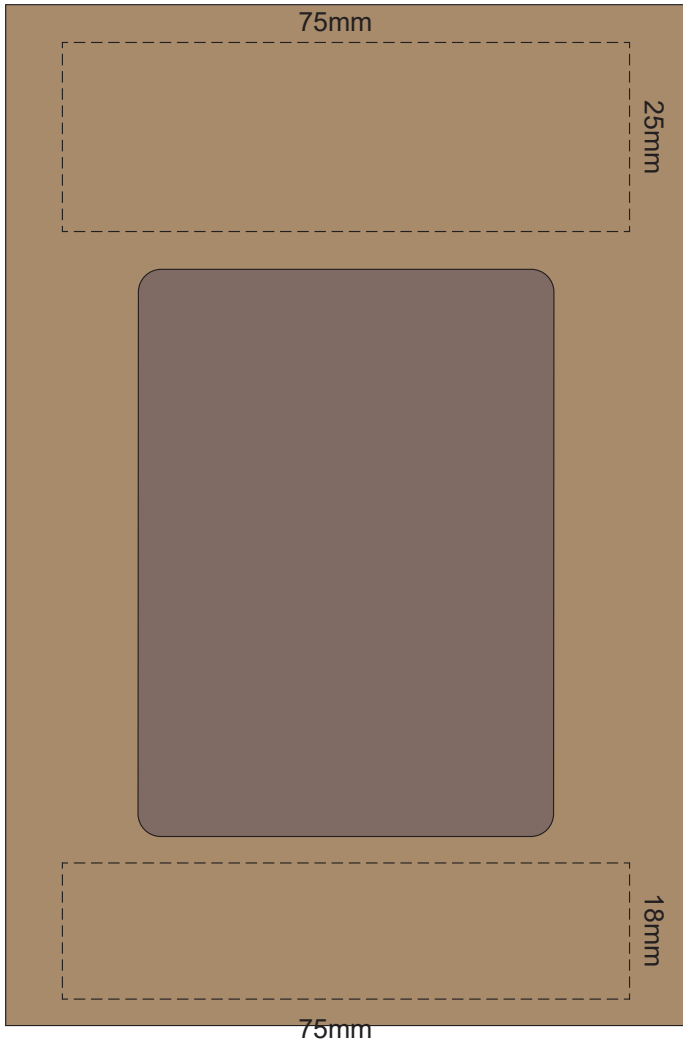

100% of Actual Size
Pad Print

SIDE 1

SIDE 2

100% of Actual Size
Silicone Digital Print

SIDE 1

SIDE 2

100% of Actual Size
Debossed

SIDE 1

SIDE 2

70% of Actual Size
Screen Print (one colour)

The dimples on the inside of the band can show through in the printing causing a subtle pattern effect in the printing. Because of this we don't recommend printing block or reverse out artwork.

70% of Actual Size
Screen Print (one colour)
Double sided template Front & Back

The dimples on the inside of the band can show through in the printing causing a subtle pattern effect in the printing. Because of this we don't recommend printing block or reverse out artwork.

Red Line = Exact opposites of the product
(centre artwork to the red line)

100% of Actual Size
Pad Print (one colour)

100% of Actual Size
Pad Print (one colour)

100% of Actual Size
Digital Packaging Print