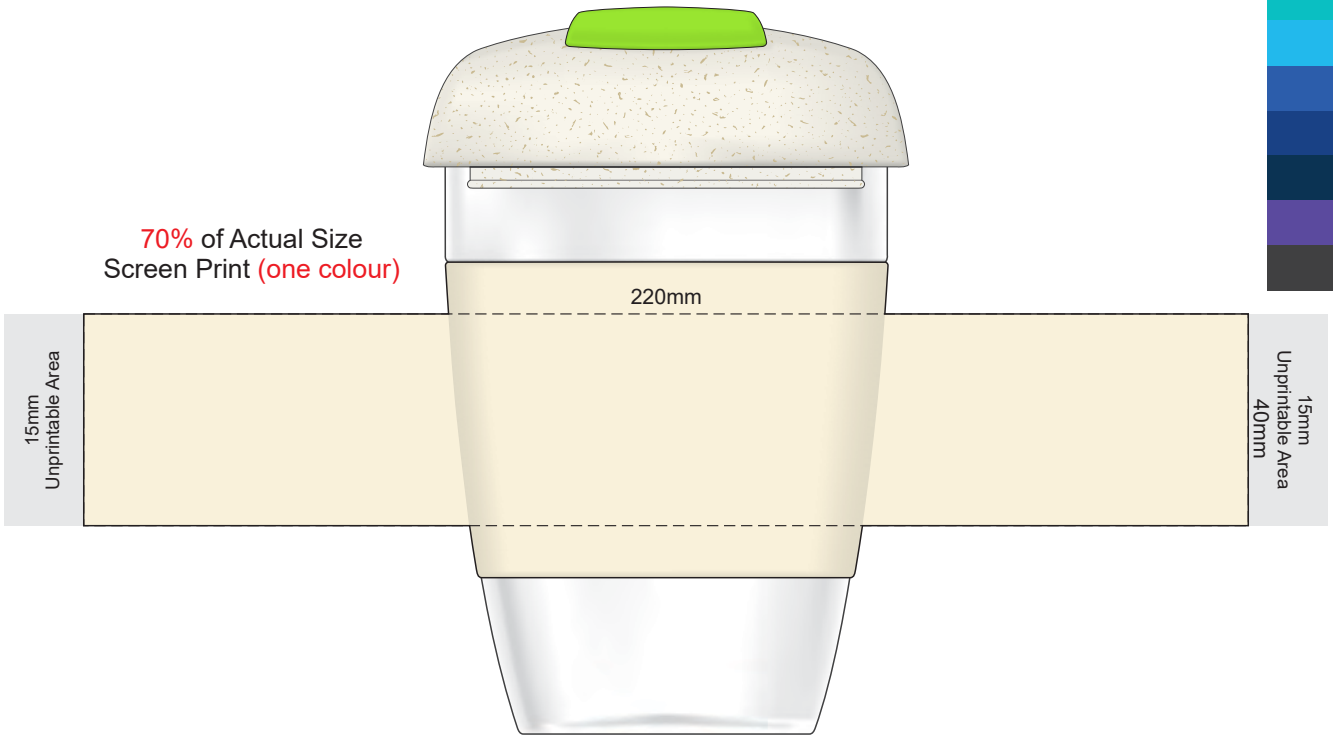

100% of Actual Size
Pad Print

SIDE 1

SIDE 2

100% of Actual Size
Silicone Digital Print

SIDE 1

SIDE 2

100% of Actual Size
Debossed

SIDE 1

SIDE 2

70% of Actual Size
Screen Print (one colour)

The dimples on the inside of the band can show through in the printing causing a subtle pattern effect in the printing. Because of this we don't recommend printing block or reverse out artwork.

70% of Actual Size
Screen Print (one colour)
Double sided template Front & Back

The dimples on the inside of the band can show through in the printing causing a subtle pattern effect in the printing. Because of this we don't recommend printing block or reverse out artwork.

Red Line = Exact opposites of the product
(centre artwork to the red line)

100% of Actual Size
Pad Print (one colour)

100% of Actual Size
Pad Print (one colour)

100% of Actual Size
Digital Packaging Print