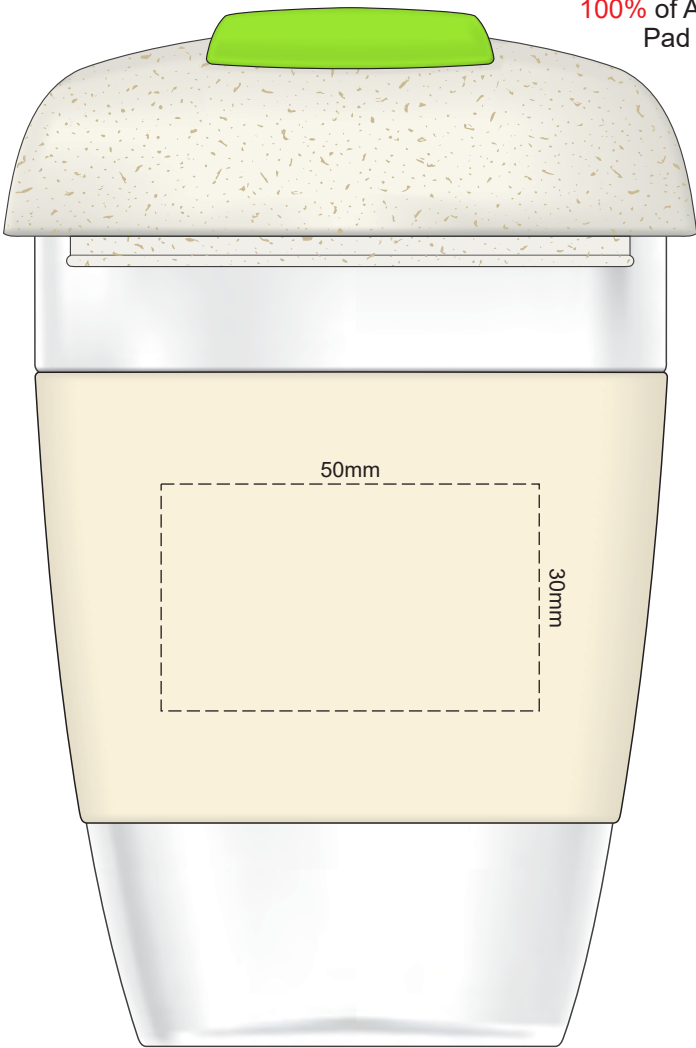

100% of Actual Size
Pad Print

SIDE 1

SIDE 2

100% of Actual Size
Silicone Digital Print

SIDE 1

SIDE 2

100% of Actual Size
Debossed

SIDE 1

SIDE 2

70% of Actual Size
Screen Print (one colour)

The dimples on the inside of the band can show through in the printing causing a subtle pattern effect in the printing. Because of this we don't recommend printing block or reverse out artwork.

70% of Actual Size
Screen Print (one colour)
Double sided template Front & Back

The dimples on the inside of the band can show through in the printing causing a subtle pattern effect in the printing. Because of this we don't recommend printing block or reverse out artwork.

Red Line = Exact opposites of the product
(centre artwork to the red line)

100% of Actual Size
Pad Print (one colour)

100% of Actual Size
Pad Print (one colour)

100% of Actual Size
Digital Packaging Print