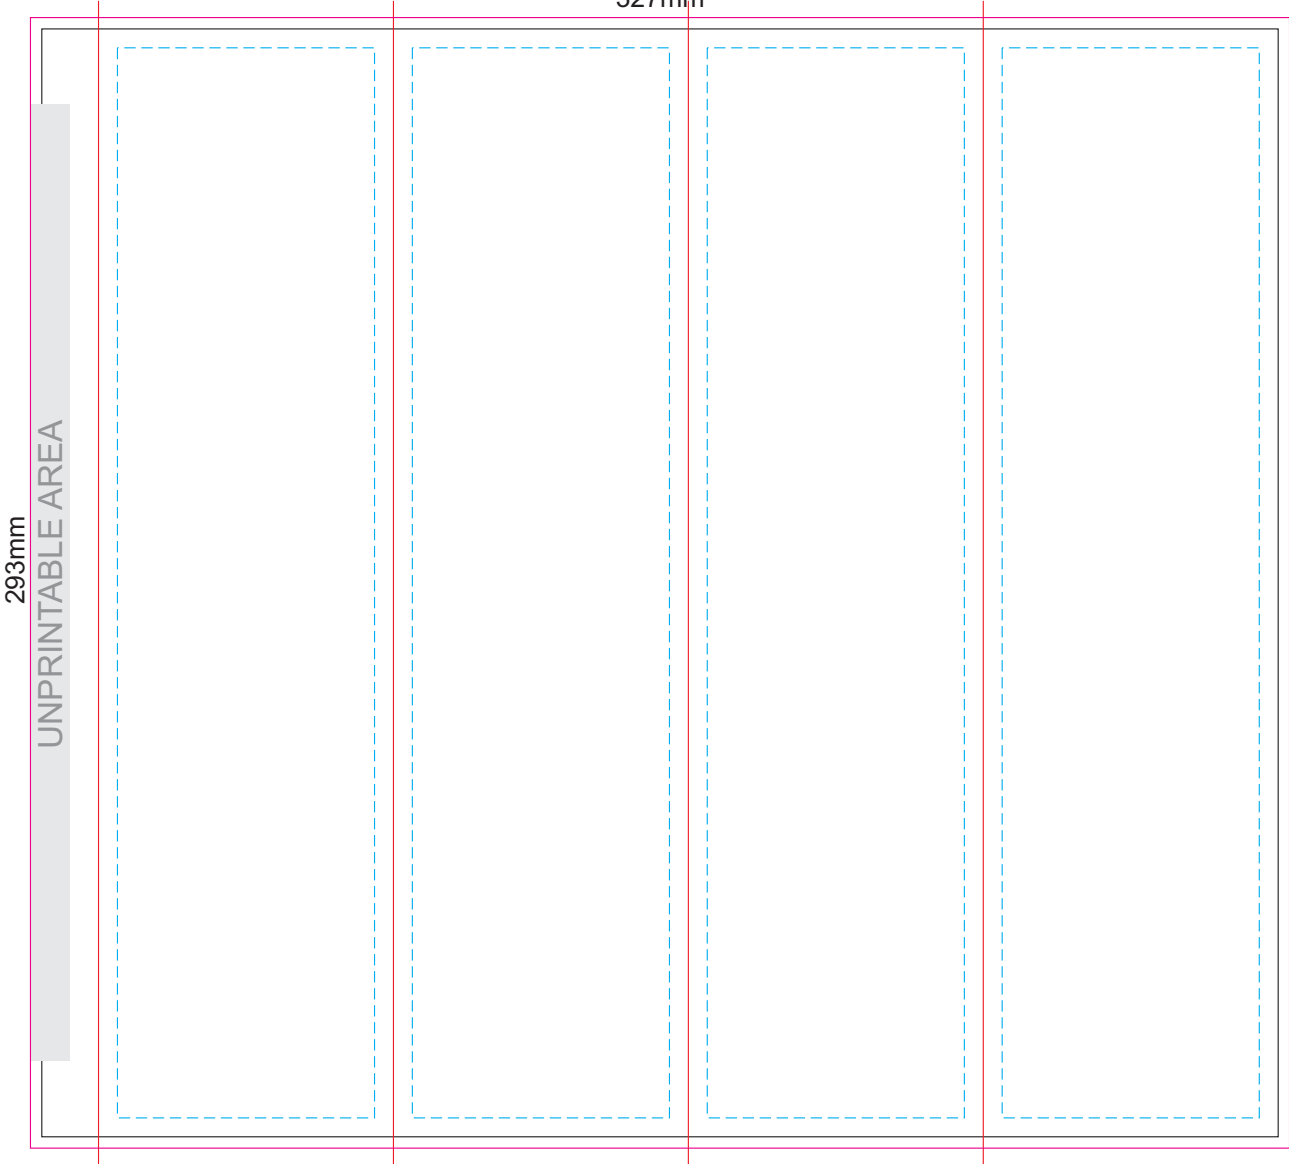

100% of Actual Size  
Pad Print

100% of Actual Size  
Laser Engraving

 Engraves to a Shiny Steel Finish

90% of Actual Size  
Screen Print

196mm

Approx. 15mm Unprintable Area

Approx. 15mm Unprintable Area  
160mm

Red Line = Exact opposites of the product  
(centre artwork to the red line)

80% of Actual Size  
Digital Rotary  
(Gloss Finish)

221mm

Approx: 5mm Unprintable Area  
160mm

Red Line = Exact opposites of the product  
(centre artwork to the red line)

**GIFT BOX SLEEVE**

50% of Actual Size

Digital Label

327mm

Blue Line = The SIGNIFICANT PRINT AREA  
(Keep all critical images & text within this box)

Black Line = Maximum print area

Pink Line = Bleed off to here

Red Line = Fold Line