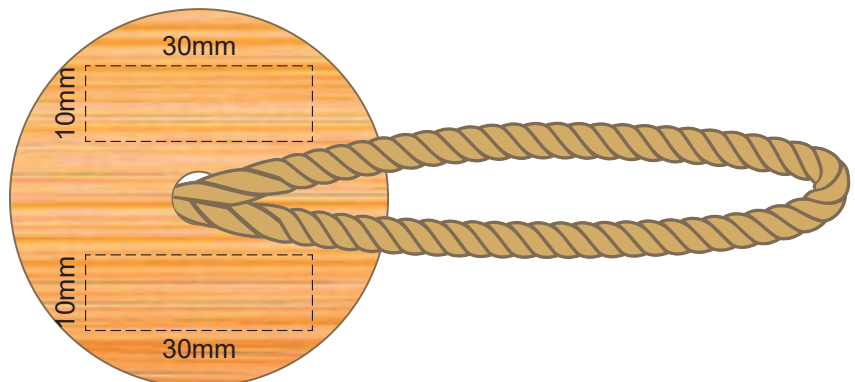

This product is a natural material, please allow for variances in grain pattern and engraving colour.

Engraved Finish