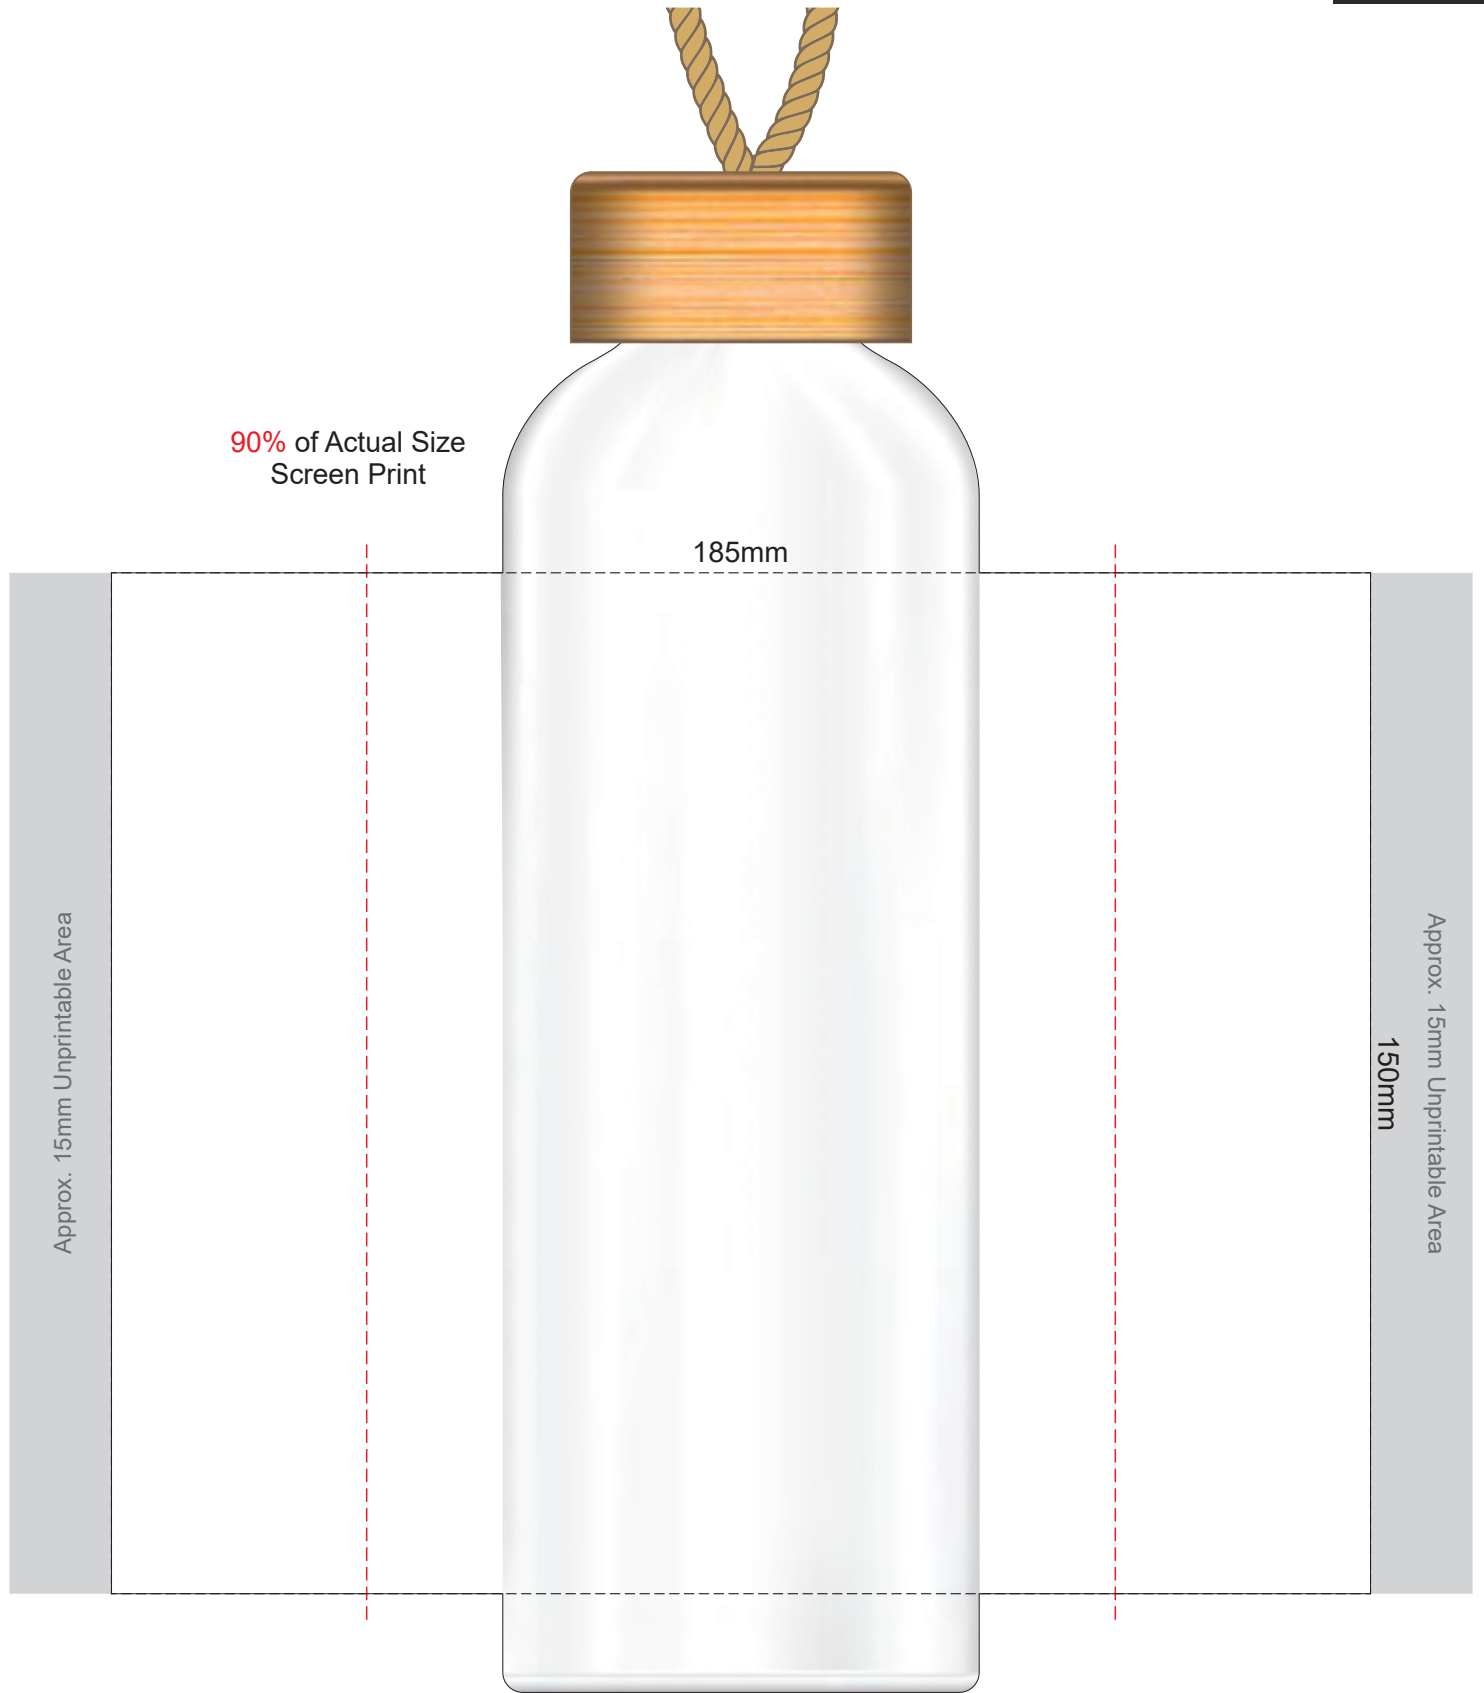

100% of Actual Size
Pad Print

90% of Actual Size
Screen Print

185mm

Approx. 15mm Unprintable Area

Approx. 15mm Unprintable Area
150mm

Red Line = Exact opposites of the product
(centre artwork to the red line)

90% of Actual Size
Rotary Digital
(Gloss Finish)

215mm

Approx. 3mm Unprintable Area

Approx. 3mm Unprintable Area

150mm

Red Line = Exact opposites of the product
(centre artwork to the red line)

100% of Actual Size
Laser Engraving