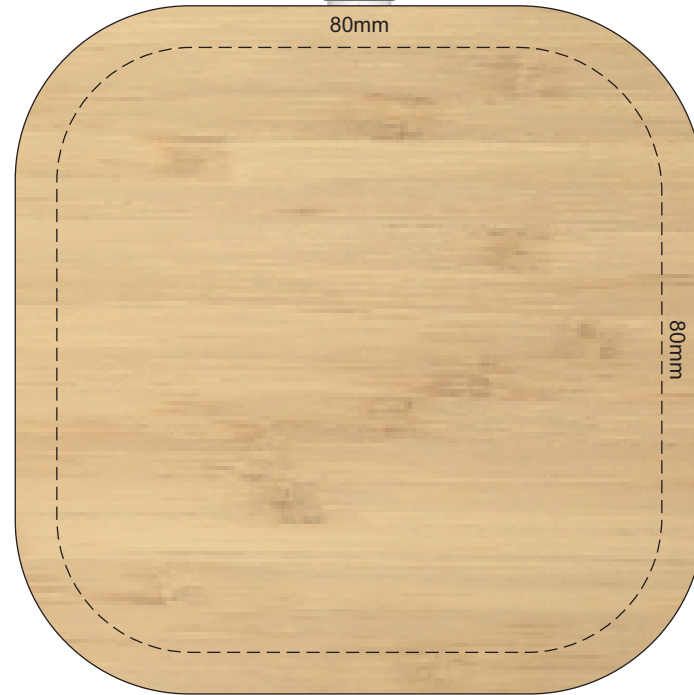

100% of Actual Size
Pad Print
Laser Engraving

100% of Actual Size
Direct Digital

This product is a natural material,
please allow for variances in grain pattern and branding.

 Laser engraves to a natural etch