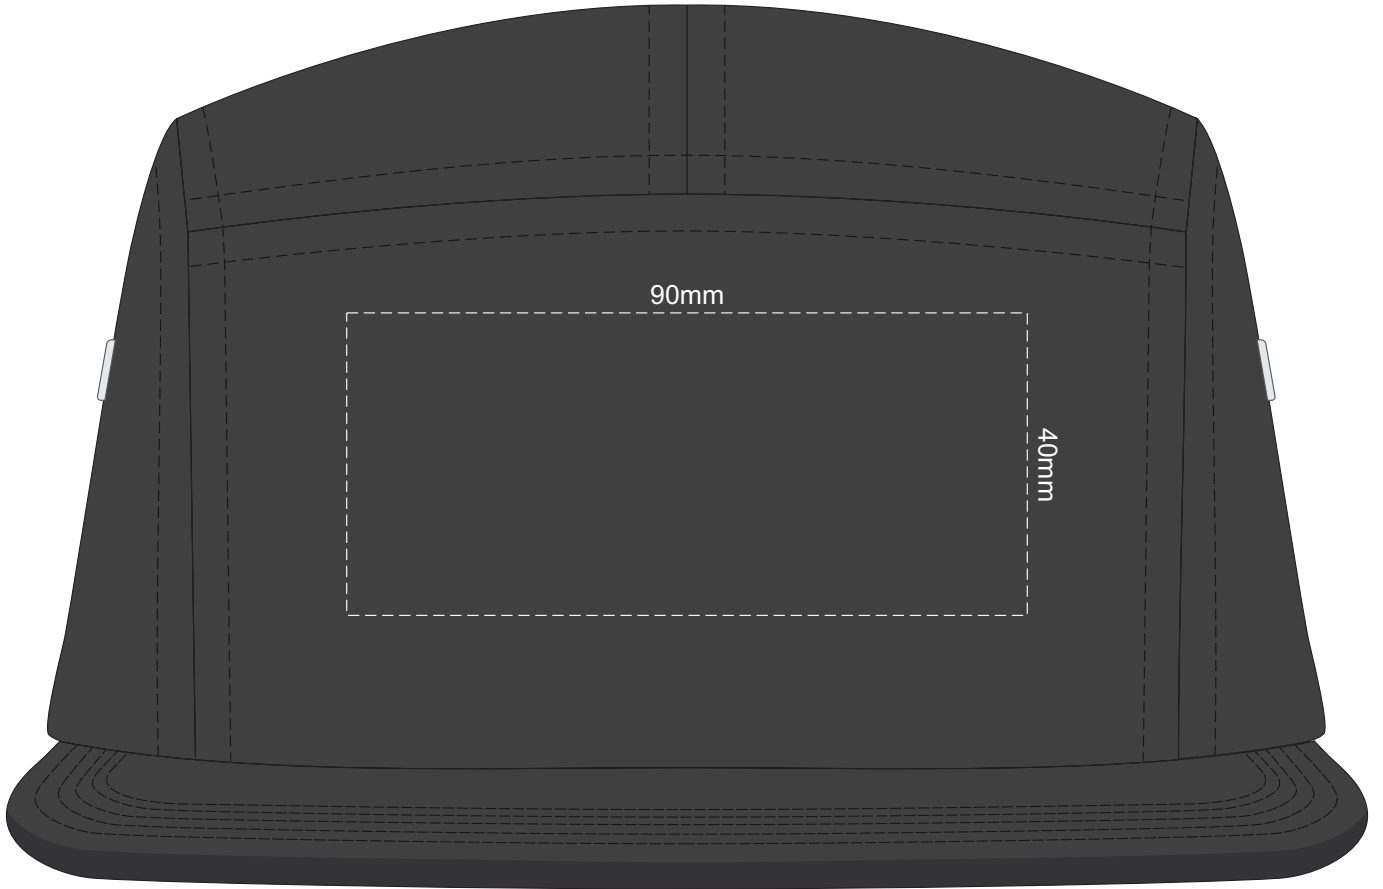

100% of Actual Size
Colourflex Transfer
Front

100% of Actual Size
Colourflex Transfer
Back

100% of Actual Size
Embroidery
Front