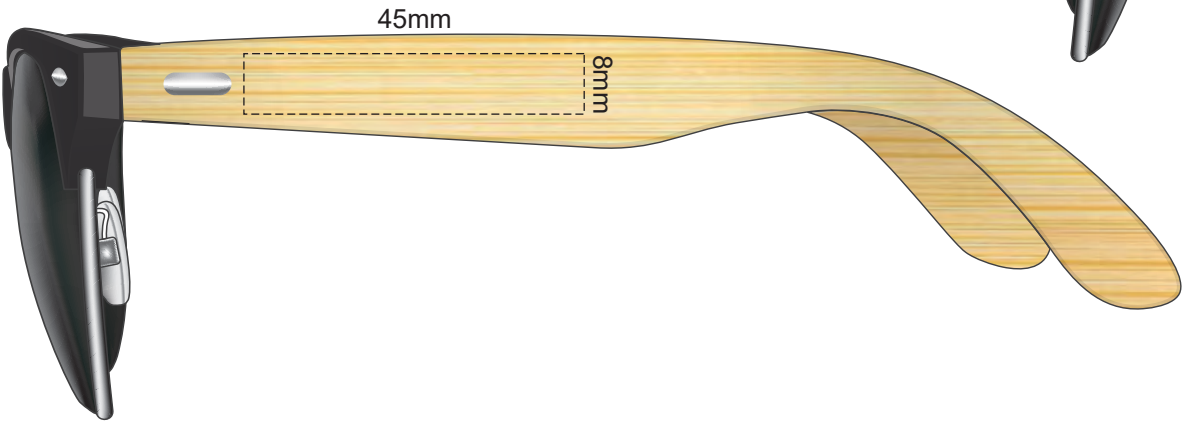

100% of Actual Size  
Pad Print

100% of Actual Size  
Laser Engraving

This product is a natural material, please allow for variances in grain pattern and engraving colour.

 Engraves to Natural Etch

100% of Actual Size  
Pad Print

45mm

25mm