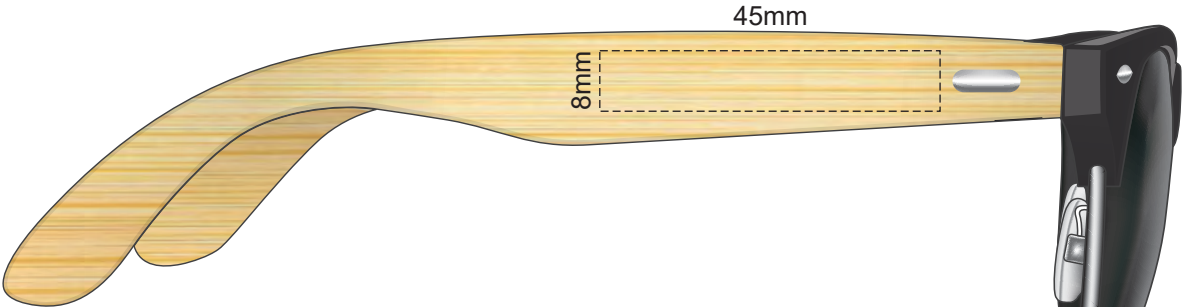

100% of Actual Size  
Pad Print

100% of Actual Size  
Laser Engraving

This product is a natural material, please allow for variances in grain pattern and engraving colour.

 Engraves to Natural Etch

100% of Actual Size  
Pad Print

45mm

25mm