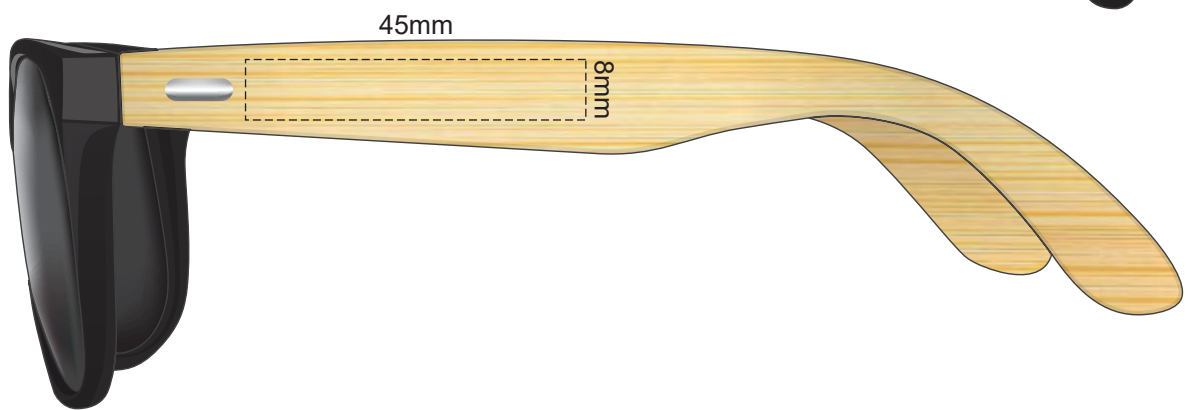

100% of Actual Size
Pad Print

100% of Actual Size
Laser Engraving

This product is a natural material, please allow for variances in grain pattern and engraving colour.

Engraves to Natural Etch

100% of Actual Size
Pad Print

45mm

25mm