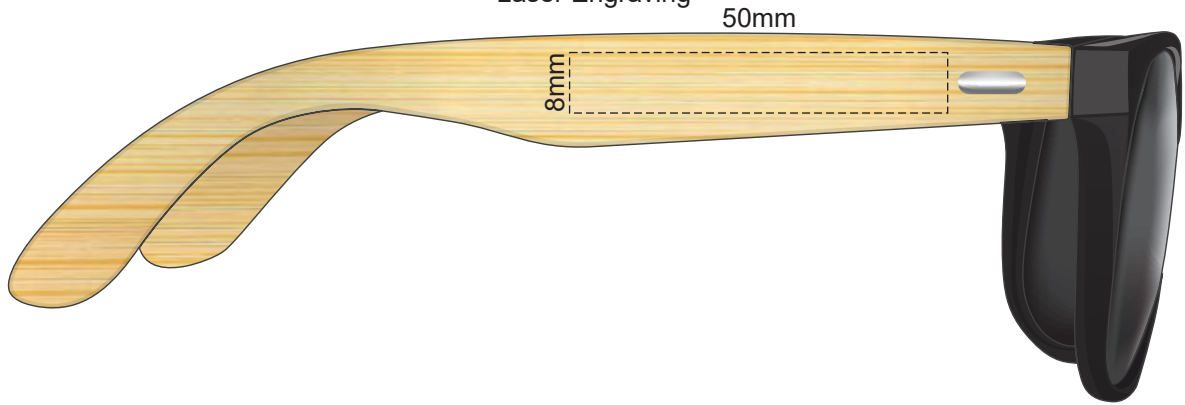

100% of Actual Size
Pad Print

100% of Actual Size
Laser Engraving

This product is a natural material, please allow for variances in grain pattern and engraving colour.

Engraves to Natural Etch

100% of Actual Size
Pad Print

45mm

25mm