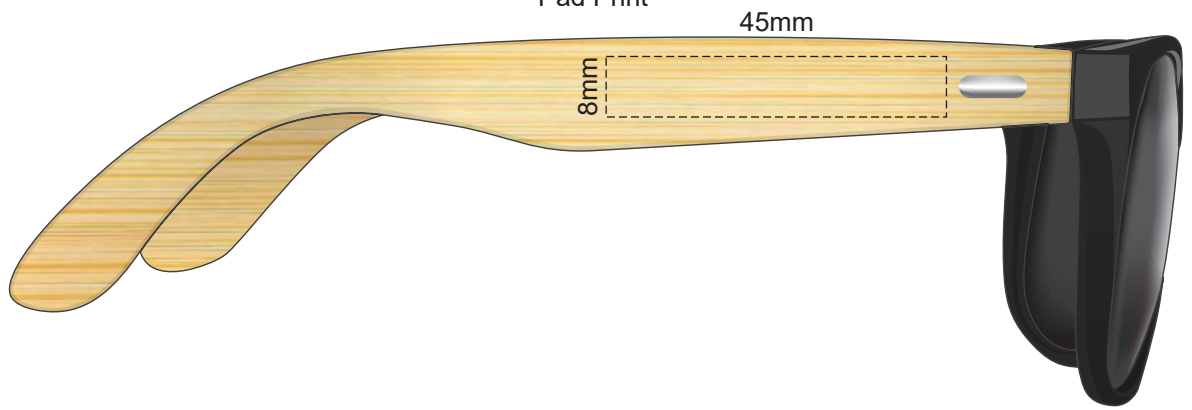

100% of Actual Size
Pad Print

100% of Actual Size
Laser Engraving

This product is a natural material, please allow for variances in grain pattern and engraving colour.

Engraves to Natural Etch

100% of Actual Size
Pad Print

45mm

25mm