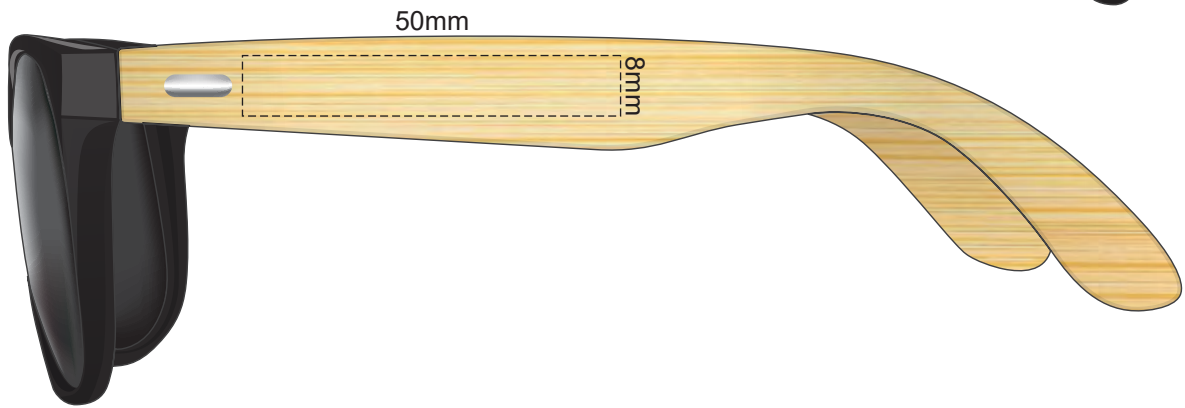

100% of Actual Size
Pad Print

100% of Actual Size
Laser Engraving

This product is a natural material, please allow for variances in grain pattern and engraving colour.

Engraves to Natural Etch

100% of Actual Size
Pad Print

45mm

25mm