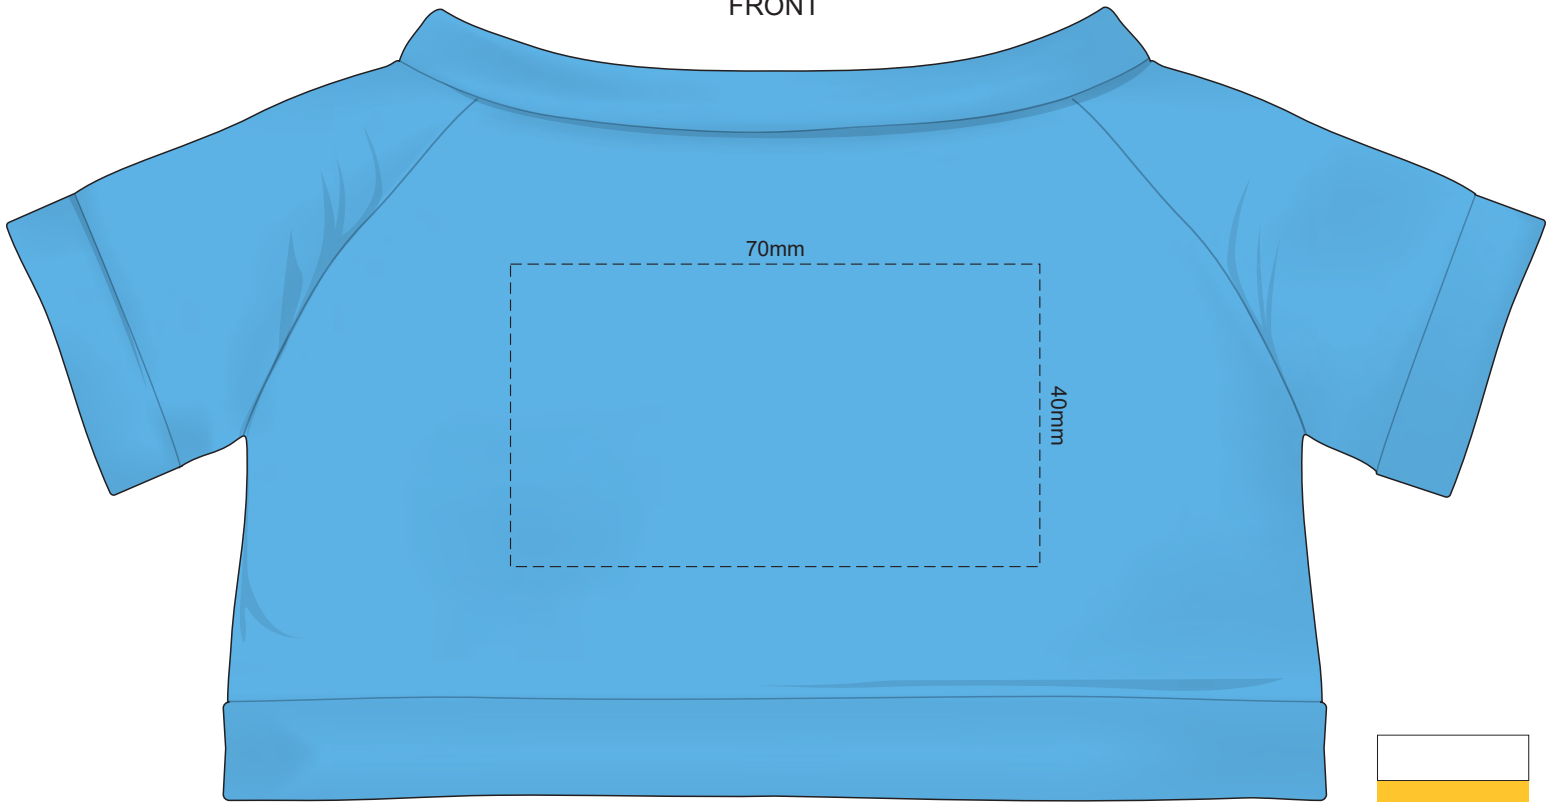

100% of Actual Size  
Screen Print (3 col max)  
Colourflex Transfer

FRONT

BACK