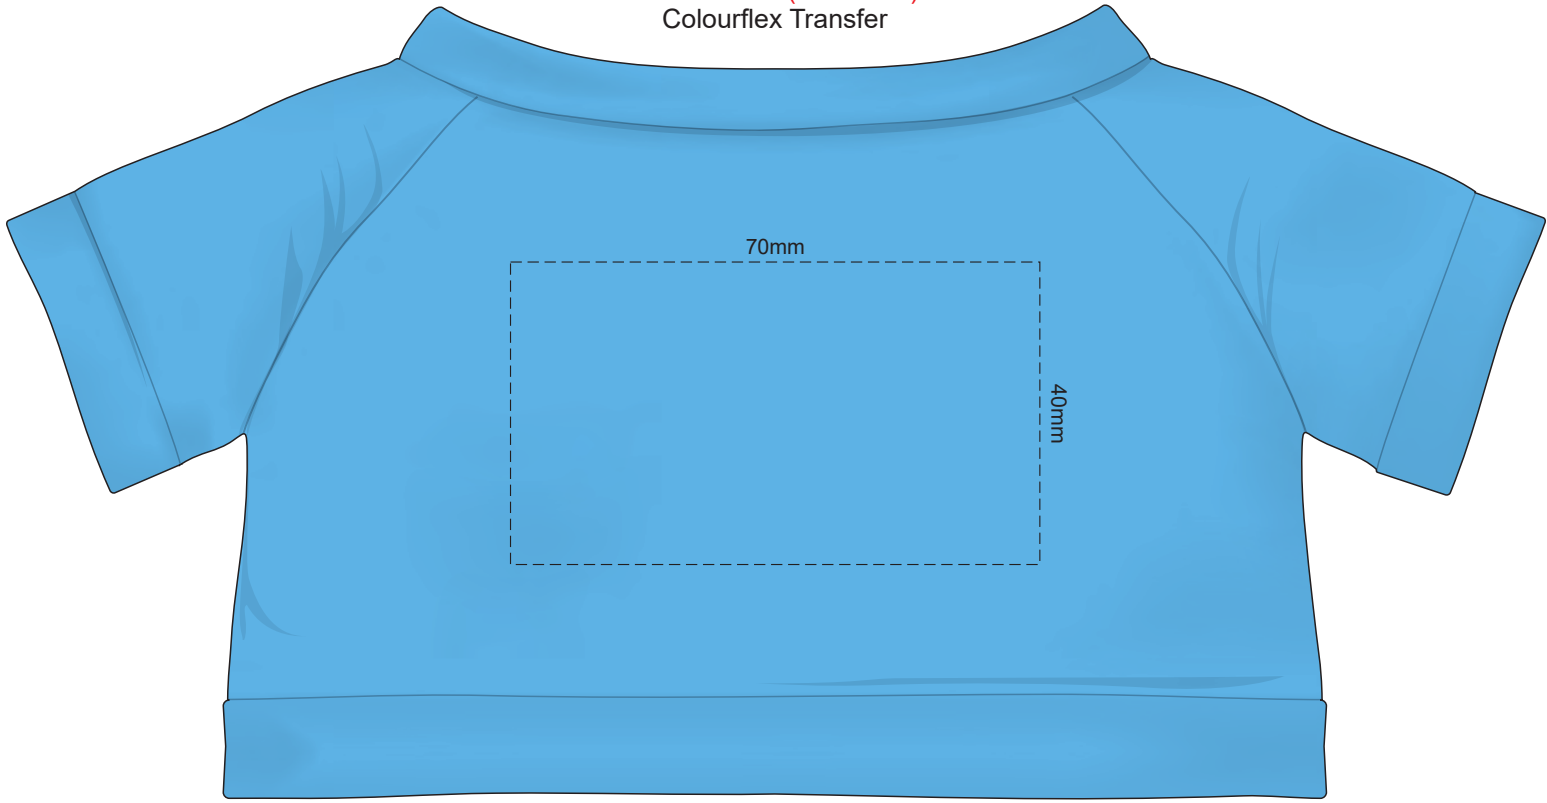

100% of Actual Size  
Screen Print (3 col max)  
Colourflex Transfer

FRONT

BACK