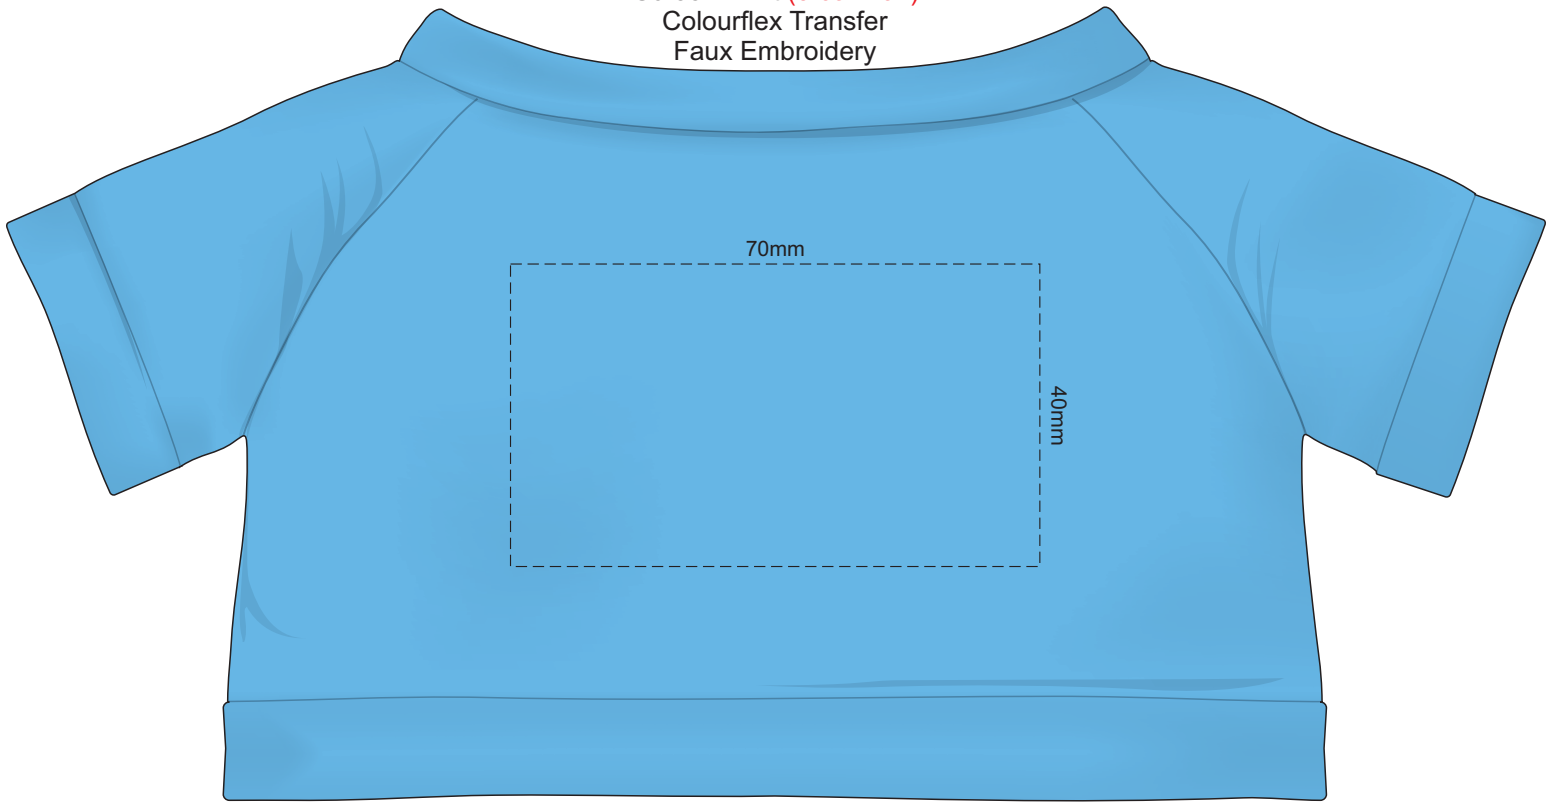

100% of Actual Size
Screen Print (3 col max)
Colourflex Transfer
Faux Embroidery

FRONT

BACK