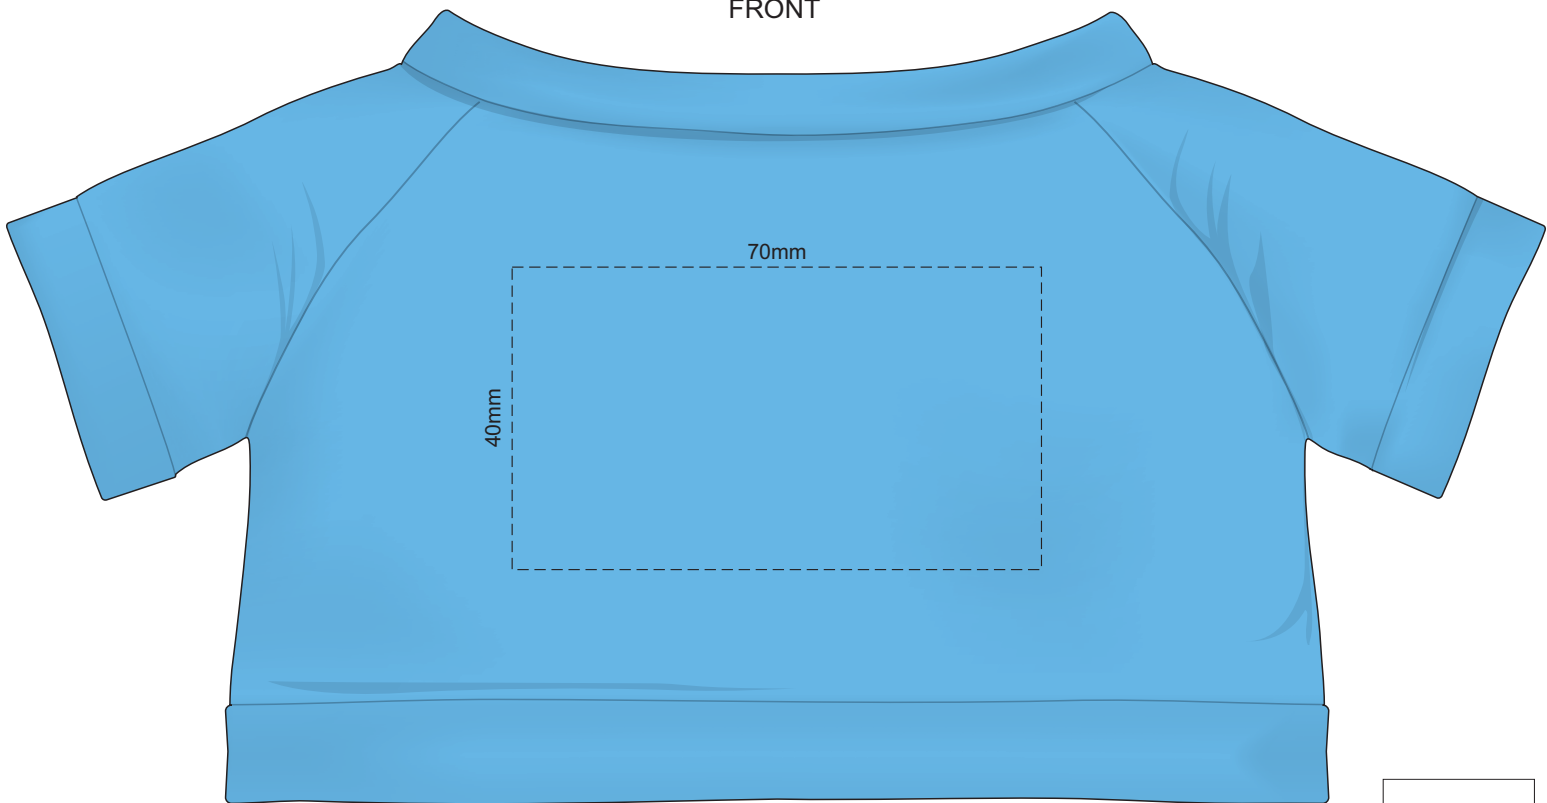

100% of Actual Size
Screen Print (3 col max)
Colourflex Transfer
Faux Embroidery

FRONT

BACK