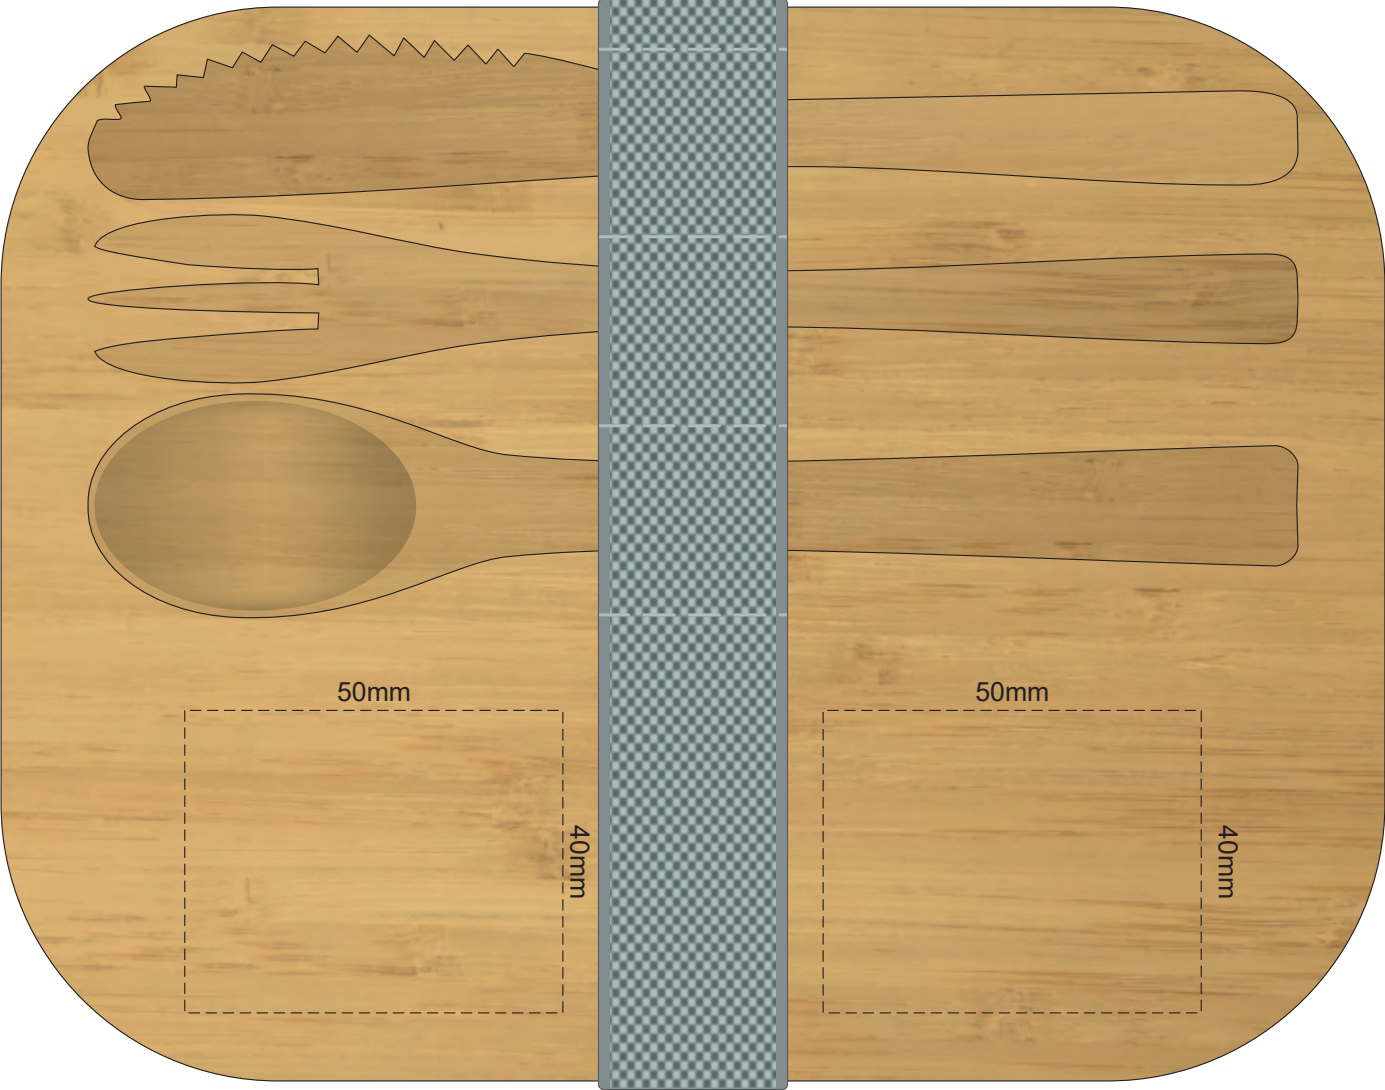

100% of Actual Size  
Pad Print

50mm

40mm

50mm

40mm

100% of Actual Size  
Laser Engraving

This product is a natural material, please allow for variances in grain pattern and engraving colour.

 Engraves to a Natural Etch