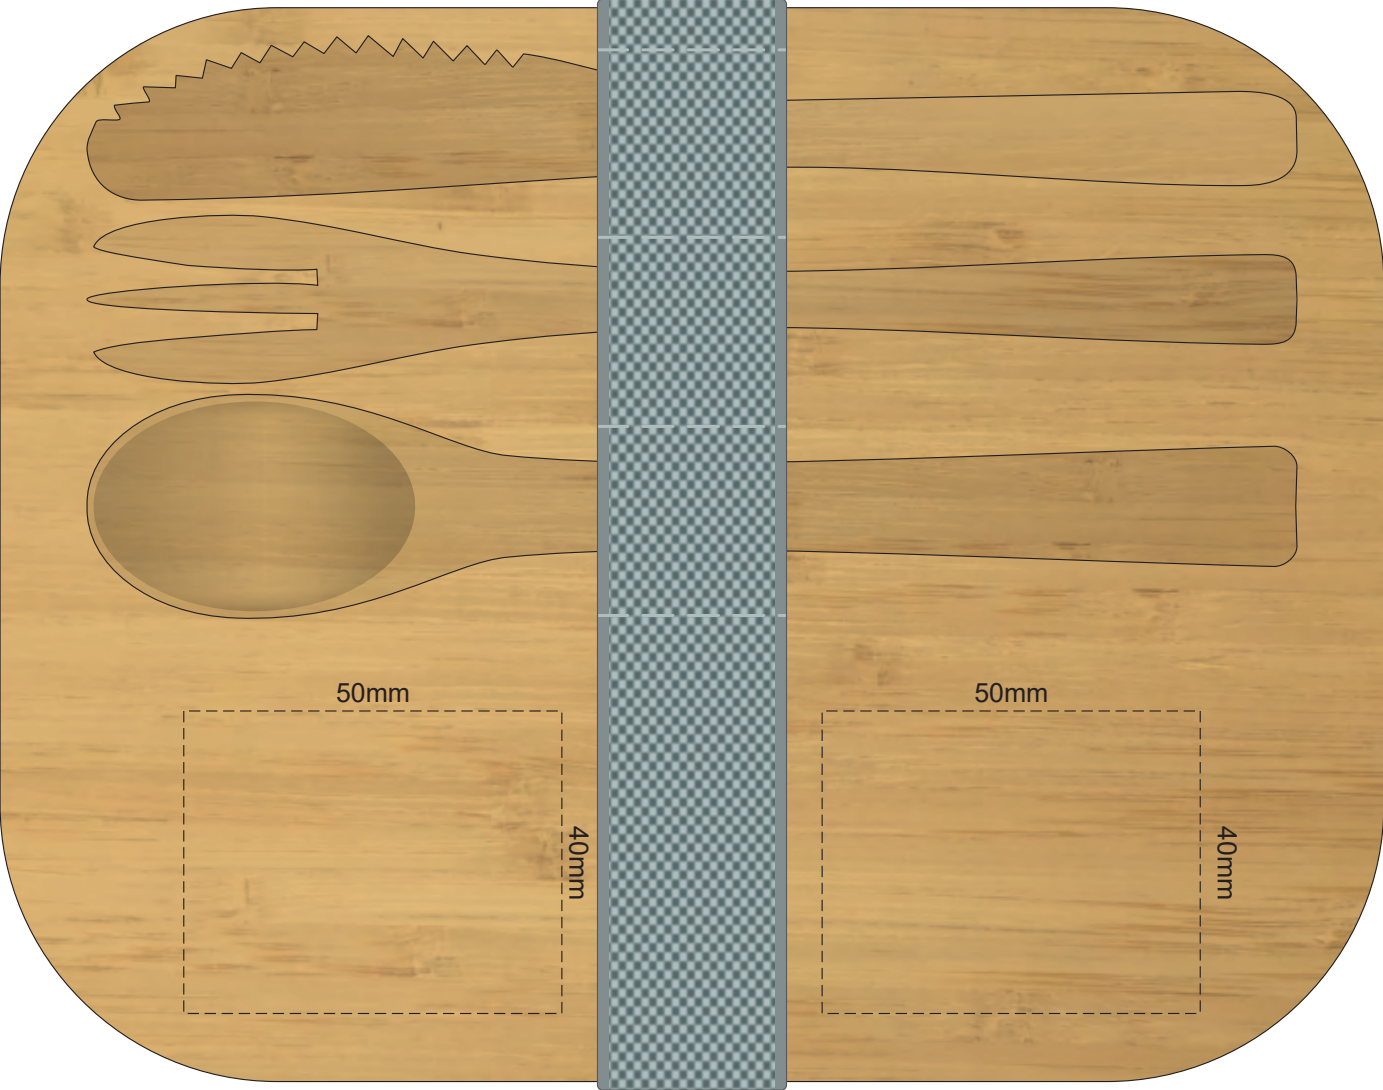

100% of Actual Size  
Pad Print

50mm

40mm

50mm

40mm

100% of Actual Size  
Laser Engraving

This product is a natural material, please allow for variances in grain pattern and engraving colour.

 Engraves to a Natural Etch