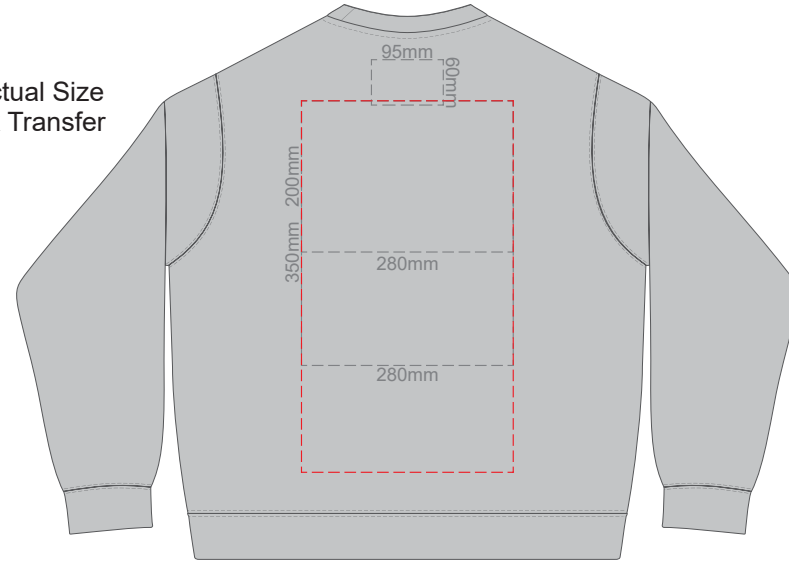

10% of Actual Size
Colourflex Transfer

FRONT SUPREME MEDIUM

Print area 280x200mm can be rotated to best suit.

BACK SUPREME MEDIUM

Print area 280x200mm can be rotated to best suit.
Branding area can be moved anywhere within the red line.

10% of Actual Size
Colourflex Transfer

FRONT SUPREME LARGE
Print area 280x200mm can be rotated to best suit.

BACK SUPREME LARGE
Print area 280x200mm can be rotated to best suit.
Branding area can be moved anywhere within the red line.

10% of Actual Size
Colourflex Transfer

FRONT SUPREME XL
Print area 280x200mm can be rotated to best suit.

BACK SUPREME XL
Print area 280x200mm can be rotated to best suit.
Branding area can be moved anywhere within the red line.

10% of Actual Size
Colourflex Transfer

FRONT SUPREME XXL
Print area 280x200mm can be rotated to best suit.

BACK SUPREME XXL
Print area 280x200mm can be rotated to best suit.
Branding area can be moved anywhere within the red line.