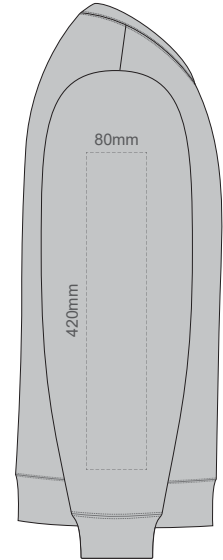

**SIDE 2 SUPREME
SMALL**