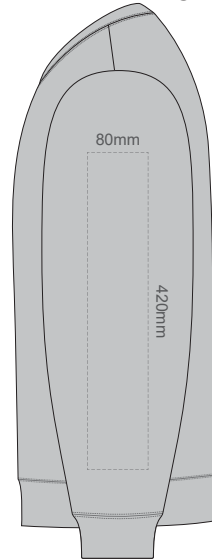

10% of Actual Size
Colourflex Transfer

**SIDE 1 SUPREME
SMALL**