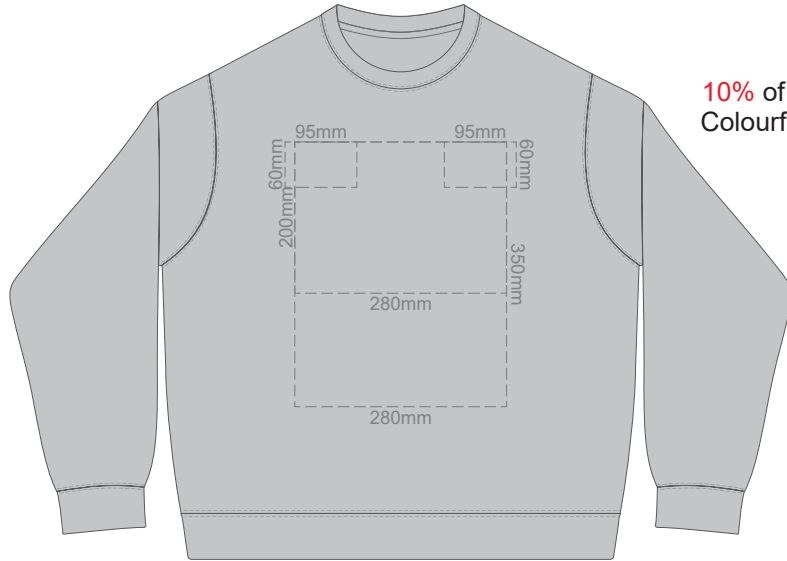

10% of Actual Size
Colourflex Transfer

FRONT SUPREME SMALL

Print area 280x200mm can be rotated to best suit.

BACK SUPREME SMALL

Print area 280x200mm can be rotated to best suit.
Branding area can be moved anywhere within the red line.

10% of Actual Size
Colourflex Transfer

FRONT SUPREME MEDIUM

Print area 280x200mm can be rotated to best suit.

BACK SUPREME MEDIUM

Print area 280x200mm can be rotated to best suit.
Branding area can be moved anywhere within the red line.

10% of Actual Size
Colourflex Transfer

FRONT SUPREME LARGE
Print area 280x200mm can be rotated to best suit.

BACK SUPREME LARGE
Print area 280x200mm can be rotated to best suit.
Branding area can be moved anywhere within the red line.

10% of Actual Size
Colourflex Transfer

FRONT SUPREME XL
Print area 280x200mm can be rotated to best suit.

BACK SUPREME XL
Print area 280x200mm can be rotated to best suit.
Branding area can be moved anywhere within the red line.