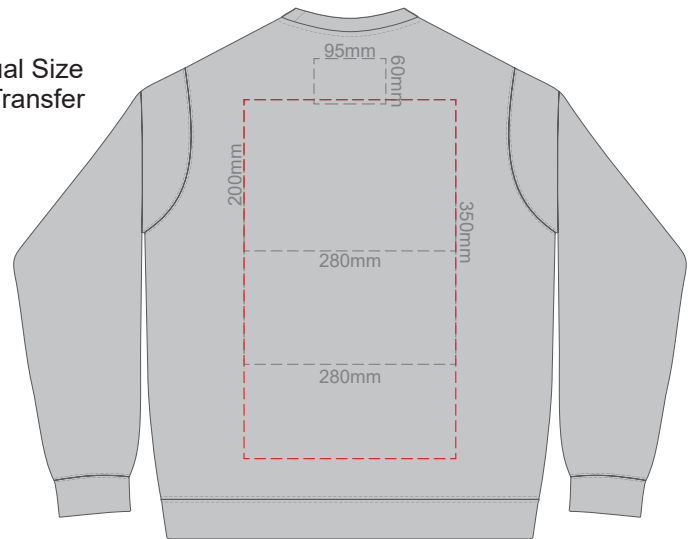

10% of Actual Size
Colourflex Transfer

FRONT SUPREME XS

Print area 280x200mm can be rotated to best suit.

BACK SUPREME XS

Print area 280x200mm can be rotated to best suit.
Branding area can be moved anywhere within the red line.

10% of Actual Size
Colourflex Transfer

FRONT SUPREME SMALL

Print area 280x200mm can be rotated to best suit.

BACK SUPREME SMALL

Print area 280x200mm can be rotated to best suit.
Branding area can be moved anywhere within the red line.

10% of Actual Size
Colourflex Transfer

FRONT SUPREME MEDIUM

Print area 280x200mm can be rotated to best suit.

BACK SUPREME MEDIUM

Print area 280x200mm can be rotated to best suit.
Branding area can be moved anywhere within the red line.

10% of Actual Size
Colourflex Transfer

FRONT SUPREME LARGE
Print area 280x200mm can be rotated to best suit.

BACK SUPREME LARGE
Print area 280x200mm can be rotated to best suit.
Branding area can be moved anywhere within the red line.