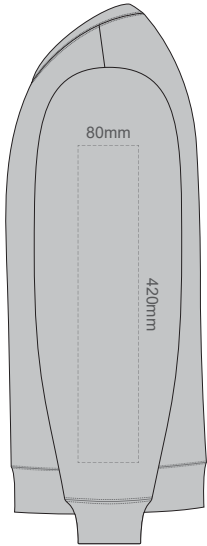

10% of Actual Size
Colourflex Transfer

FRONT SUPREME 3XL
Print area 280x200mm can be rotated to best suit.

BACK SUPREME 3XL
Print area 280x200mm can be rotated to best suit.
Branding area can be moved anywhere within the red line.

10% of Actual Size
Colourflex Transfer

FRONT SUPREME 4XL

BLACK ONLY

Print area 280x200mm can be rotated to best suit.

BACK SUPREME 4XL

BLACK ONLY

Print area 280x200mm can be rotated to best suit.
Branding area can be moved **anywhere within the red line.**

10% of Actual Size
Colourflex Transfer

**SIDE 1 SUPREME
XS**

**SIDE 2 SUPREME
XS**

10% of Actual Size
Colourflex Transfer

**SIDE 1 SUPREME
SMALL**

**SIDE 2 SUPREME
SMALL**

10% of Actual Size
Colourflex Transfer

**SIDE 1 SUPREME
MEDIUM**

**SIDE 2 SUPREME
MEDIUM**

10% of Actual Size
Colourflex Transfer

**SIDE 1 SUPREME
LARGE**

**SIDE 2 SUPREME
LARGE**

10% of Actual Size
Colourflex Transfer

**SIDE 1 SUPREME
XL**

**SIDE 2 SUPREME
XL**