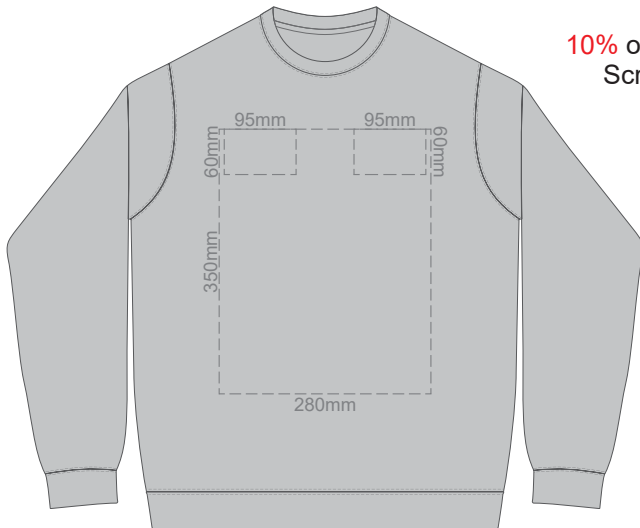

FRONT SUPREME XS

10% of Actual Size
Screen Print

BACK SUPREME XS

FRONT SUPREME SMALL

10% of Actual Size
Screen Print

BACK SUPREME SMALL

FRONT SUPREME MEDIUM

10% of Actual Size
Screen Print

BACK SUPREME MEDIUM

10% of Actual Size
Screen Print

FRONT SUPREME LARGE

BACK SUPREME LARGE

10% of Actual Size
Screen Print

FRONT SUPREME XL

BACK SUPREME XL

10% of Actual Size
Screen Print

10% of Actual Size
Colourflex Transfer

FRONT SUPREME XS

Print area 280x200mm can be rotated to best suit.

BACK SUPREME XS

Print area 280x200mm can be rotated to best suit.
Branding area can be moved anywhere within the red line.

10% of Actual Size
Colourflex Transfer

FRONT SUPREME SMALL

Print area 280x200mm can be rotated to best suit.

BACK SUPREME SMALL

Print area 280x200mm can be rotated to best suit.
Branding area can be moved anywhere within the red line.