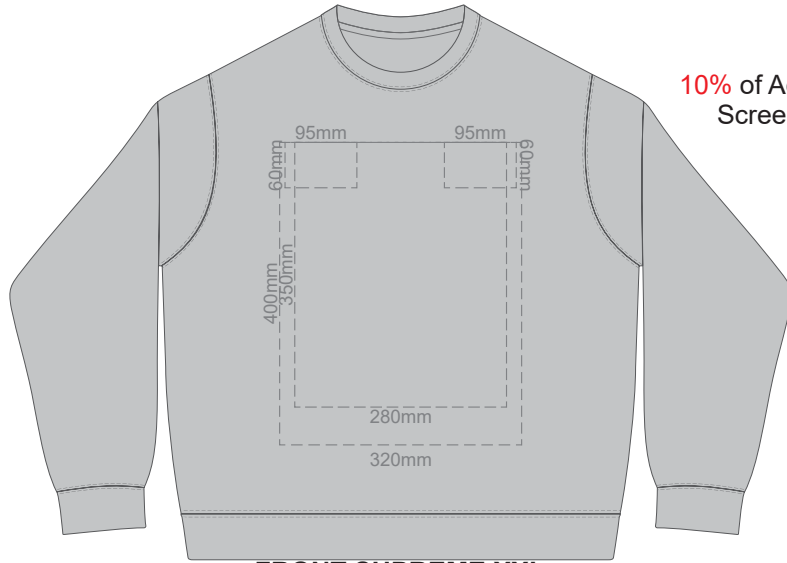

FRONT SUPREME XS

10% of Actual Size
Screen Print

BACK SUPREME XS

FRONT SUPREME SMALL

10% of Actual Size
Screen Print

BACK SUPREME SMALL

FRONT SUPREME MEDIUM

10% of Actual Size
Screen Print

BACK SUPREME MEDIUM

10% of Actual Size
Screen Print

FRONT SUPREME LARGE

BACK SUPREME LARGE

10% of Actual Size
Screen Print

FRONT SUPREME XL

BACK SUPREME XL

10% of Actual Size
Screen Print

10% of Actual Size
Colourflex Transfer

FRONT SUPREME XS

Print area 280x200mm can be rotated to best suit.

BACK SUPREME XS

Print area 280x200mm can be rotated to best suit.
Branding area can be moved anywhere within the red line.

10% of Actual Size
Colourflex Transfer

FRONT SUPREME SMALL

Print area 280x200mm can be rotated to best suit.

BACK SUPREME SMALL

Print area 280x200mm can be rotated to best suit.
Branding area can be moved anywhere within the red line.