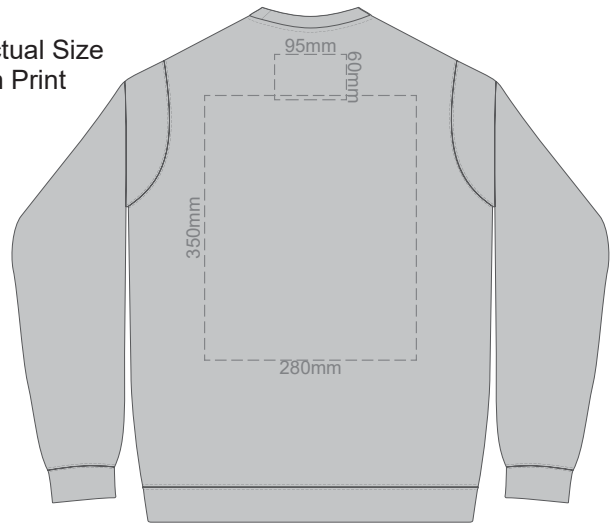

FRONT SUPREME XS

10% of Actual Size
Screen Print

BACK SUPREME XS

FRONT SUPREME SMALL

10% of Actual Size
Screen Print

BACK SUPREME SMALL

FRONT SUPREME MEDIUM

10% of Actual Size
Screen Print

BACK SUPREME MEDIUM

10% of Actual Size
Screen Print

FRONT SUPREME LARGE

BACK SUPREME LARGE

10% of Actual Size
Screen Print

FRONT SUPREME XL

BACK SUPREME XL

10% of Actual Size
Screen Print

10% of Actual Size
Colourflex Transfer

FRONT SUPREME XS

Print area 280x200mm can be rotated to best suit.

BACK SUPREME XS

Print area 280x200mm can be rotated to best suit.
Branding area can be moved anywhere within the red line.

10% of Actual Size
Colourflex Transfer

FRONT SUPREME SMALL

Print area 280x200mm can be rotated to best suit.

BACK SUPREME SMALL

Print area 280x200mm can be rotated to best suit.
Branding area can be moved anywhere within the red line.