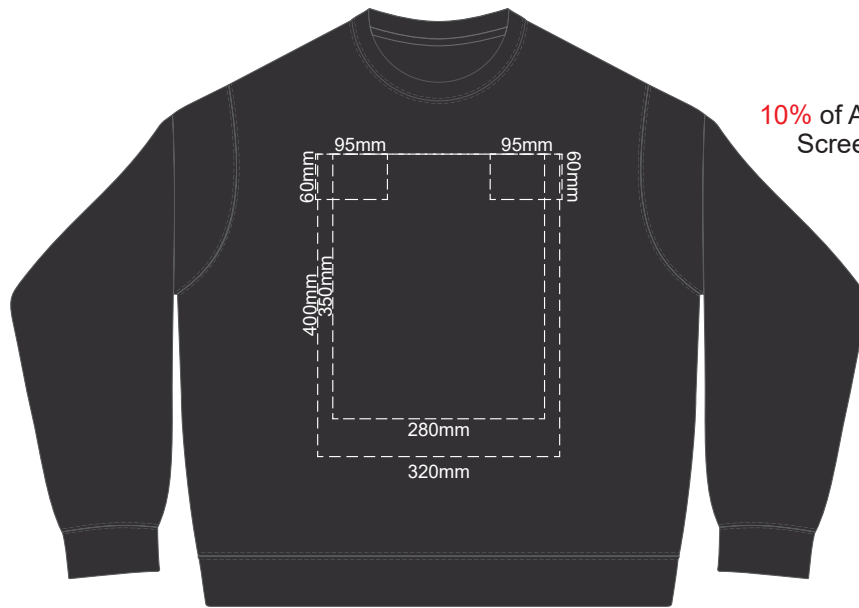

FRONT SUPREME XXL

BACK SUPREME XXL

10% of Actual Size
Screen Print

FRONT SUPREME 3XL

BACK SUPREME 3XL

**FRONT SUPREME 4XL
BLACK ONLY**

10% of Actual Size
Screen Print

**BACK SUPREME 4XL
BLACK ONLY**

10% of Actual Size
Colourflex Transfer

FRONT SUPREME XS

Print area 280x200mm can be rotated to best suit.

BACK SUPREME XS

Print area 280x200mm can be rotated to best suit.
Branding area can be moved anywhere within the red line.

10% of Actual Size
Colourflex Transfer

FRONT SUPREME SMALL

Print area 280x200mm can be rotated to best suit.

BACK SUPREME SMALL

Print area 280x200mm can be rotated to best suit.
Branding area can be moved anywhere within the red line.

10% of Actual Size
Colourflex Transfer

FRONT SUPREME MEDIUM

Print area 280x200mm can be rotated to best suit.

BACK SUPREME MEDIUM

Print area 280x200mm can be rotated to best suit.
Branding area can be moved anywhere within the red line.