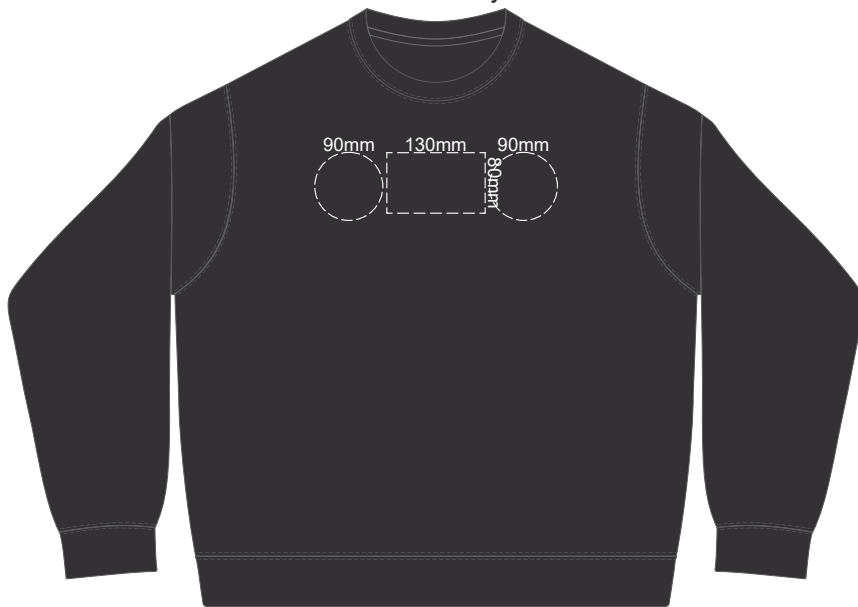

10% of Actual Size
Colourflex Transfer

FRONT SUPREME 4XL

BLACK ONLY

Print area 280x200mm can be rotated to best suit.

BACK SUPREME 4XL

BLACK ONLY

Print area 280x200mm can be rotated to best suit.
Branding area can be moved **anywhere within the red line.**

**SIDE 1 SUPREME
4XL**

**SIDE 2 SUPREME
4XL**

10% of Actual Size
Embroidery

FRONT SUPREME XS

10% of Actual Size
Embroidery

FRONT SUPREME SMALL

10% of Actual Size
Embroidery

FRONT SUPREME MEDIUM

10% of Actual Size
Embroidery

FRONT SUPREME LARGE

10% of Actual Size
Embroidery

FRONT SUPREME XL

10% of Actual Size
Embroidery

FRONT SUPREME XXL

10% of Actual Size
Embroidery

FRONT SUPREME 3XL

10% of Actual Size
Embroidery

FRONT SUPREME 4XL
BLACK ONLY