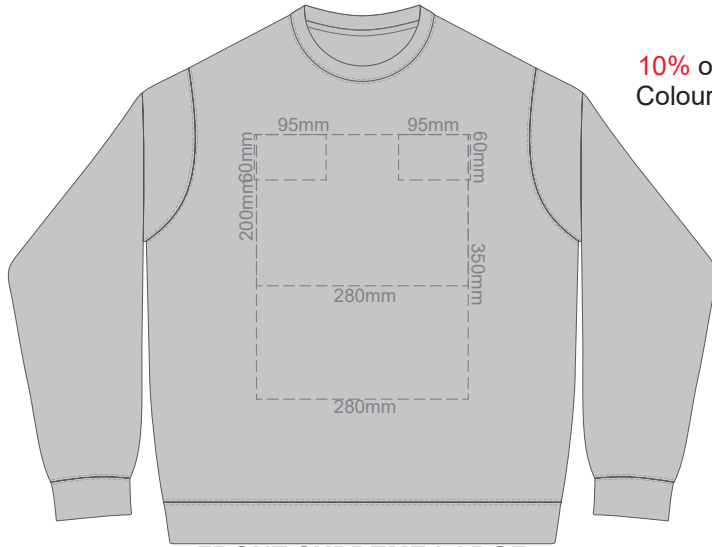

10% of Actual Size
Colourflex Transfer

FRONT SUPREME XS

Print area 280x200mm can be rotated to best suit.

BACK SUPREME XS

Print area 280x200mm can be rotated to best suit.
Branding area can be moved anywhere within the red line.

10% of Actual Size
Colourflex Transfer

FRONT SUPREME SMALL

Print area 280x200mm can be rotated to best suit.

BACK SUPREME SMALL

Print area 280x200mm can be rotated to best suit.
Branding area can be moved anywhere within the red line.

10% of Actual Size
Colourflex Transfer

FRONT SUPREME MEDIUM

Print area 280x200mm can be rotated to best suit.

BACK SUPREME MEDIUM

Print area 280x200mm can be rotated to best suit.
Branding area can be moved anywhere within the red line.

10% of Actual Size
Colourflex Transfer

FRONT SUPREME LARGE
Print area 280x200mm can be rotated to best suit.

BACK SUPREME LARGE
Print area 280x200mm can be rotated to best suit.
Branding area can be moved anywhere within the red line.