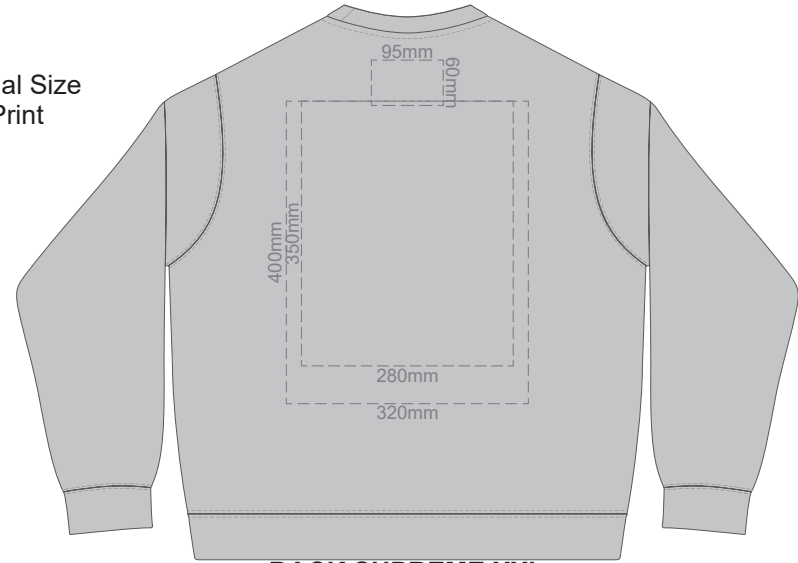

FRONT SUPREME XS

10% of Actual Size
Screen Print

BACK SUPREME XS

FRONT SUPREME SMALL

10% of Actual Size
Screen Print

BACK SUPREME SMALL

FRONT SUPREME MEDIUM

10% of Actual Size
Screen Print

BACK SUPREME MEDIUM

10% of Actual Size
Screen Print

FRONT SUPREME LARGE

BACK SUPREME LARGE

10% of Actual Size
Screen Print

FRONT SUPREME XL

BACK SUPREME XL

10% of Actual Size
Screen Print

10% of Actual Size
Colourflex Transfer

FRONT SUPREME XS

Print area 280x200mm can be rotated to best suit.

BACK SUPREME XS

Print area 280x200mm can be rotated to best suit.
Branding area can be moved anywhere within the red line.

10% of Actual Size
Colourflex Transfer

FRONT SUPREME SMALL

Print area 280x200mm can be rotated to best suit.

BACK SUPREME SMALL

Print area 280x200mm can be rotated to best suit.
Branding area can be moved anywhere within the red line.