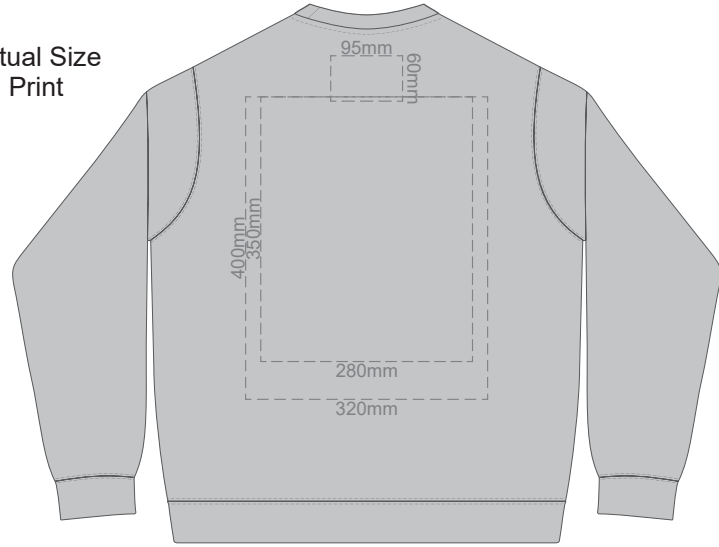

FRONT SUPREME XS

10% of Actual Size
Screen Print

BACK SUPREME XS

FRONT SUPREME SMALL

10% of Actual Size
Screen Print

BACK SUPREME SMALL

FRONT SUPREME MEDIUM

10% of Actual Size
Screen Print

BACK SUPREME MEDIUM

10% of Actual Size
Screen Print

FRONT SUPREME LARGE

BACK SUPREME LARGE

10% of Actual Size
Screen Print

FRONT SUPREME XL

BACK SUPREME XL

10% of Actual Size
Screen Print

10% of Actual Size
Colourflex Transfer

FRONT SUPREME XS

Print area 280x200mm can be rotated to best suit.

BACK SUPREME XS

Print area 280x200mm can be rotated to best suit.
Branding area can be moved anywhere within the red line.

10% of Actual Size
Colourflex Transfer

FRONT SUPREME SMALL

Print area 280x200mm can be rotated to best suit.

BACK SUPREME SMALL

Print area 280x200mm can be rotated to best suit.
Branding area can be moved anywhere within the red line.