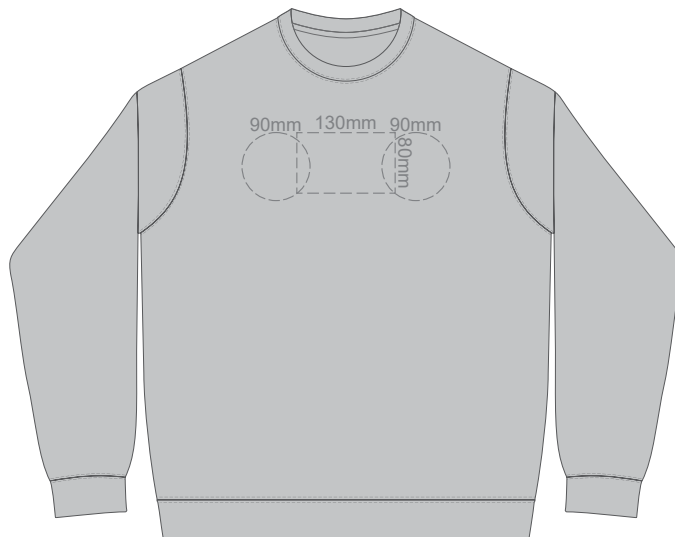

10% of Actual Size
Embroidery

FRONT SUPREME MEDIUM