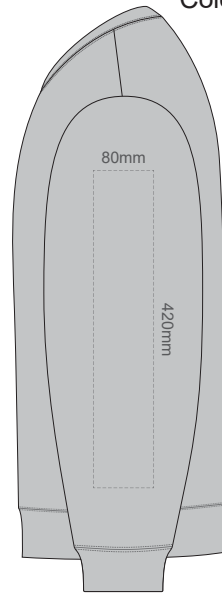

10% of Actual Size
Colourflex Transfer

**SIDE 1 SUPREME
LARGE**