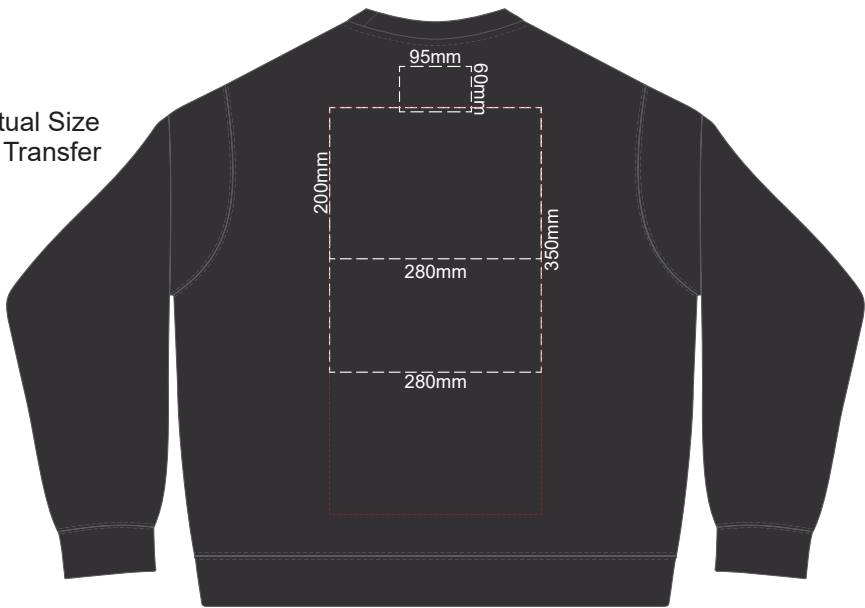

10% of Actual Size
Colourflex Transfer

FRONT SUPREME XL
Print area 280x200mm can be rotated to best suit.

BACK SUPREME XL
Print area 280x200mm can be rotated to best suit.
Branding area can be moved anywhere within the red line.

10% of Actual Size
Colourflex Transfer

FRONT SUPREME XXL
Print area 280x200mm can be rotated to best suit.

BACK SUPREME XXL
Print area 280x200mm can be rotated to best suit.
Branding area can be moved anywhere within the red line.

10% of Actual Size
Colourflex Transfer

FRONT SUPREME 3XL
Print area 280x200mm can be rotated to best suit.

BACK SUPREME 3XL
Print area 280x200mm can be rotated to best suit.
Branding area can be moved anywhere within the red line.

10% of Actual Size
Colourflex Transfer

FRONT SUPREME 4XL

BLACK ONLY

Print area 280x200mm can be rotated to best suit.

BACK SUPREME 4XL

BLACK ONLY

Print area 280x200mm can be rotated to best suit.
Branding area can be moved **anywhere within the red line.**