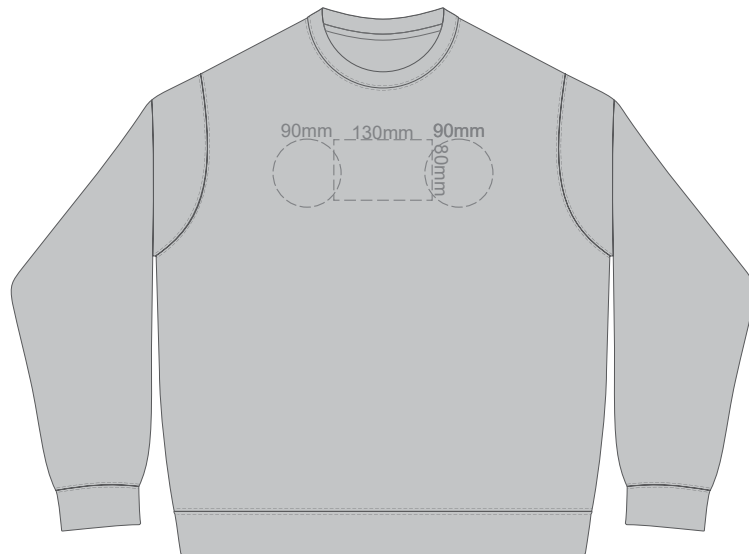

10% of Actual Size
Embroidery

FRONT SUPREME XL