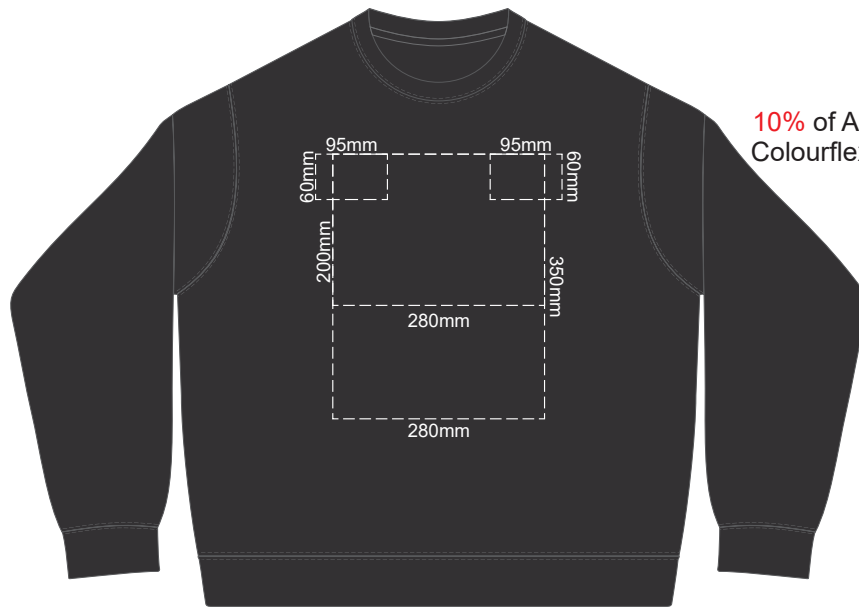

10% of Actual Size
Colourflex Transfer

FRONT SUPREME LARGE
Print area 280x200mm can be rotated to best suit.

BACK SUPREME LARGE
Print area 280x200mm can be rotated to best suit.
Branding area can be moved anywhere within the red line.

10% of Actual Size
Colourflex Transfer

FRONT SUPREME XL
Print area 280x200mm can be rotated to best suit.

BACK SUPREME XL
Print area 280x200mm can be rotated to best suit.
Branding area can be moved anywhere within the red line.

10% of Actual Size
Colourflex Transfer

FRONT SUPREME XXL
Print area 280x200mm can be rotated to best suit.

BACK SUPREME XXL
Print area 280x200mm can be rotated to best suit.
Branding area can be moved anywhere within the red line.

10% of Actual Size
Colourflex Transfer

FRONT SUPREME 3XL
Print area 280x200mm can be rotated to best suit.

BACK SUPREME 3XL
Print area 280x200mm can be rotated to best suit.
Branding area can be moved anywhere within the red line.