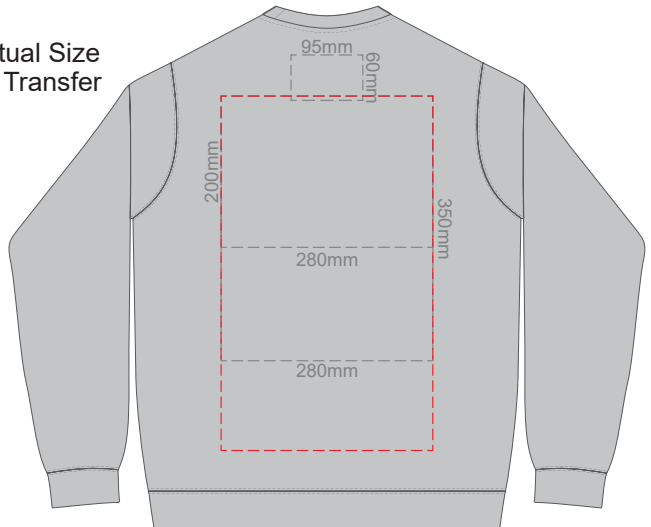

10% of Actual Size
Colourflex Transfer

FRONT SUPREME XS

Print area 280x200mm can be rotated to best suit.

BACK SUPREME XS

Print area 280x200mm can be rotated to best suit.
Branding area can be moved anywhere within the red line.

10% of Actual Size
Colourflex Transfer

FRONT SUPREME SMALL

Print area 280x200mm can be rotated to best suit.

BACK SUPREME SMALL

Print area 280x200mm can be rotated to best suit.
Branding area can be moved anywhere within the red line.

10% of Actual Size
Colourflex Transfer

FRONT SUPREME MEDIUM

Print area 280x200mm can be rotated to best suit.

BACK SUPREME MEDIUM

Print area 280x200mm can be rotated to best suit.
Branding area can be moved anywhere within the red line.

10% of Actual Size
Colourflex Transfer

FRONT SUPREME LARGE
Print area 280x200mm can be rotated to best suit.

BACK SUPREME LARGE
Print area 280x200mm can be rotated to best suit.
Branding area can be moved anywhere within the red line.