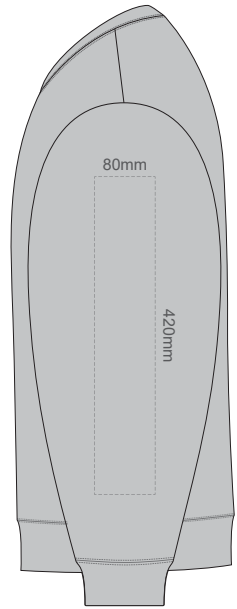

10% of Actual Size
Colourflex Transfer

**SIDE 1 SUPREME
XL**