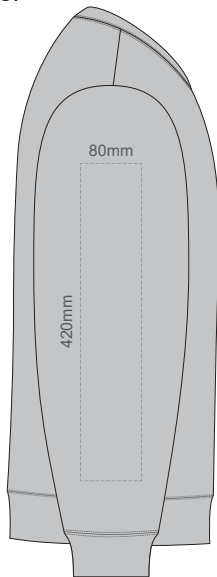

**SIDE 2 SUPREME
MEDIUM**