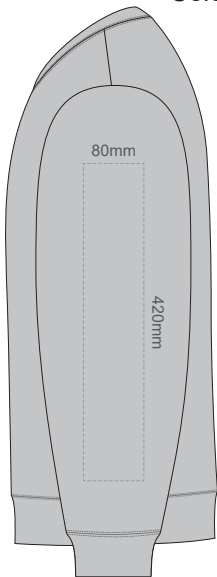

10% of Actual Size
Colourflex Transfer

**SIDE 1 SUPREME
MEDIUM**