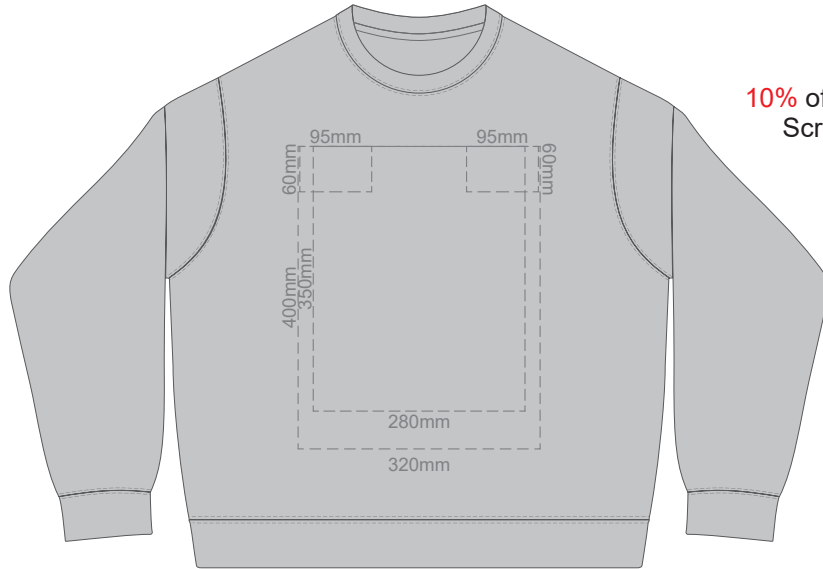

FRONT SUPREME 3XL

10% of Actual Size
Screen Print