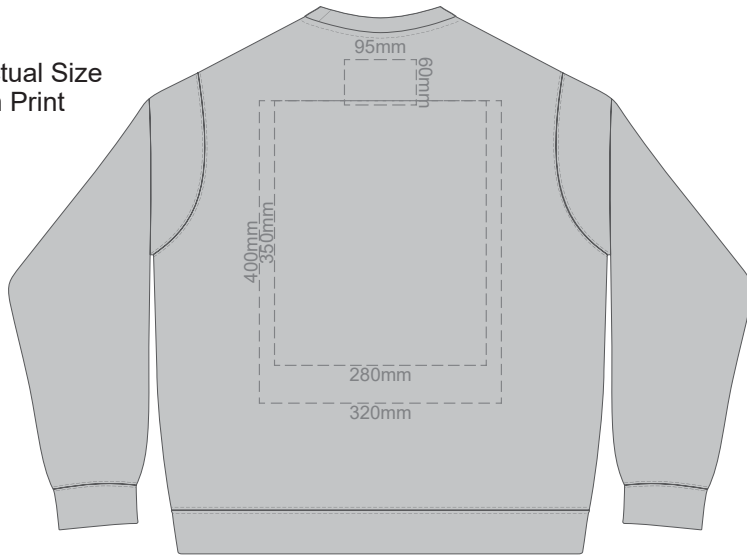

FRONT SUPREME XS

10% of Actual Size
Screen Print

BACK SUPREME XS

FRONT SUPREME SMALL

10% of Actual Size
Screen Print

BACK SUPREME SMALL

FRONT SUPREME MEDIUM

10% of Actual Size
Screen Print

BACK SUPREME MEDIUM

10% of Actual Size
Screen Print

FRONT SUPREME LARGE

BACK SUPREME LARGE

10% of Actual Size
Screen Print

FRONT SUPREME XL

BACK SUPREME XL

10% of Actual Size
Screen Print

10% of Actual Size
Colourflex Transfer

FRONT SUPREME XS

Print area 280x200mm can be rotated to best suit.

BACK SUPREME XS

Print area 280x200mm can be rotated to best suit.
Branding area can be moved anywhere within the red line.

10% of Actual Size
Colourflex Transfer

FRONT SUPREME SMALL

Print area 280x200mm can be rotated to best suit.

BACK SUPREME SMALL

Print area 280x200mm can be rotated to best suit.
Branding area can be moved anywhere within the red line.