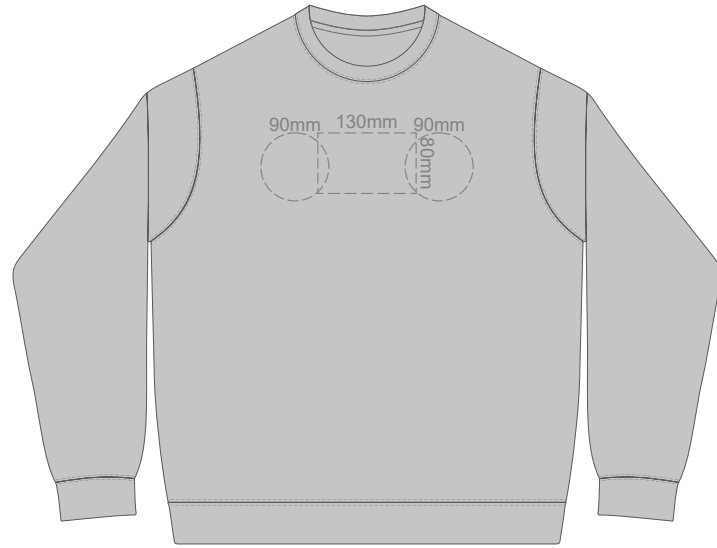

10% of Actual Size
Embroidery

FRONT SUPREME LARGE