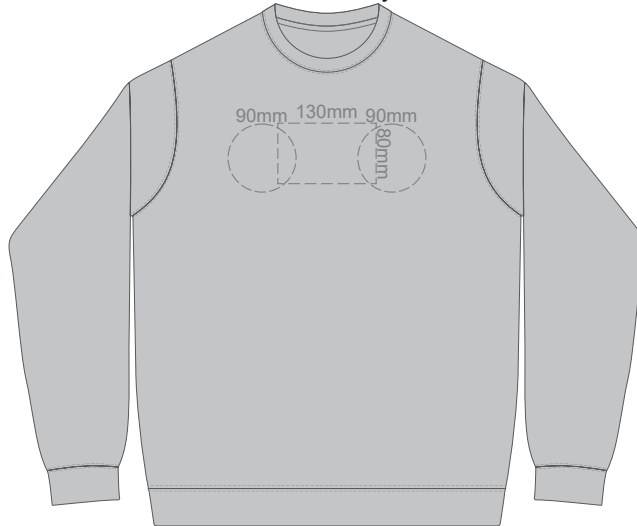

10% of Actual Size
Embroidery

FRONT SUPREME SMALL