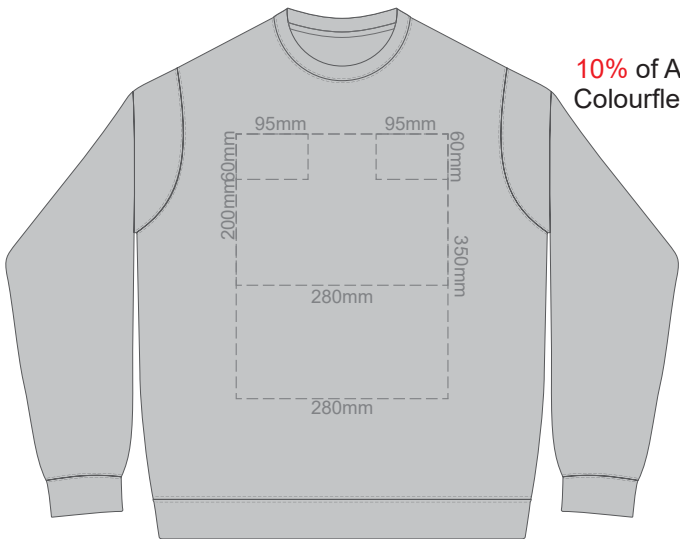

10% of Actual Size
Colourflex Transfer

FRONT SUPREME XS

Print area 280x200mm can be rotated to best suit.

BACK SUPREME XS

Print area 280x200mm can be rotated to best suit.
Branding area can be moved anywhere within the red line.

10% of Actual Size
Colourflex Transfer

FRONT SUPREME SMALL

Print area 280x200mm can be rotated to best suit.

BACK SUPREME SMALL

Print area 280x200mm can be rotated to best suit.
Branding area can be moved anywhere within the red line.

10% of Actual Size
Colourflex Transfer

FRONT SUPREME MEDIUM

Print area 280x200mm can be rotated to best suit.

BACK SUPREME MEDIUM

Print area 280x200mm can be rotated to best suit.
Branding area can be moved anywhere within the red line.

10% of Actual Size
Colourflex Transfer

FRONT SUPREME LARGE
Print area 280x200mm can be rotated to best suit.

BACK SUPREME LARGE
Print area 280x200mm can be rotated to best suit.
Branding area can be moved anywhere within the red line.