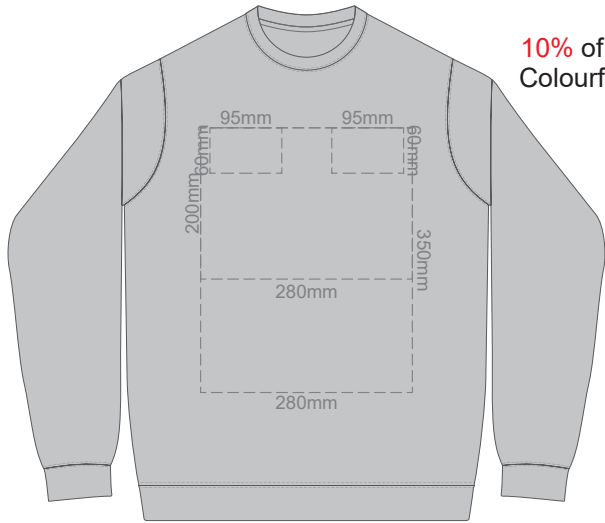

BACK SUPREME MEDIUM

10% of Actual Size
Screen Print

FRONT SUPREME LARGE

BACK SUPREME LARGE

10% of Actual Size
Screen Print

FRONT SUPREME XL

BACK SUPREME XL

10% of Actual Size
Screen Print

FRONT SUPREME XXL

BACK SUPREME XXL

10% of Actual Size
Screen Print

FRONT SUPREME 3XL

BACK SUPREME 3XL

**FRONT SUPREME 4XL
BLACK ONLY**

10% of Actual Size
Screen Print

**BACK SUPREME 4XL
BLACK ONLY**

10% of Actual Size
Colourflex Transfer

FRONT SUPREME XS

Print area 280x200mm can be rotated to best suit.

BACK SUPREME XS

Print area 280x200mm can be rotated to best suit.
Branding area can be moved anywhere within the red line.

10% of Actual Size
Colourflex Transfer

FRONT SUPREME SMALL

Print area 280x200mm can be rotated to best suit.

BACK SUPREME SMALL

Print area 280x200mm can be rotated to best suit.
Branding area can be moved anywhere within the red line.