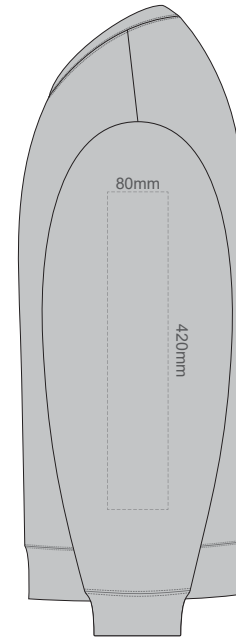

10% of Actual Size
Colourflex Transfer

**SIDE 1 SUPREME
3XL**