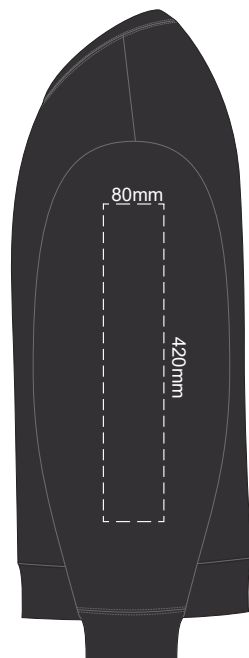

10% of Actual Size
Colourflex Transfer

**SIDE 1 SUPREME
4XL**