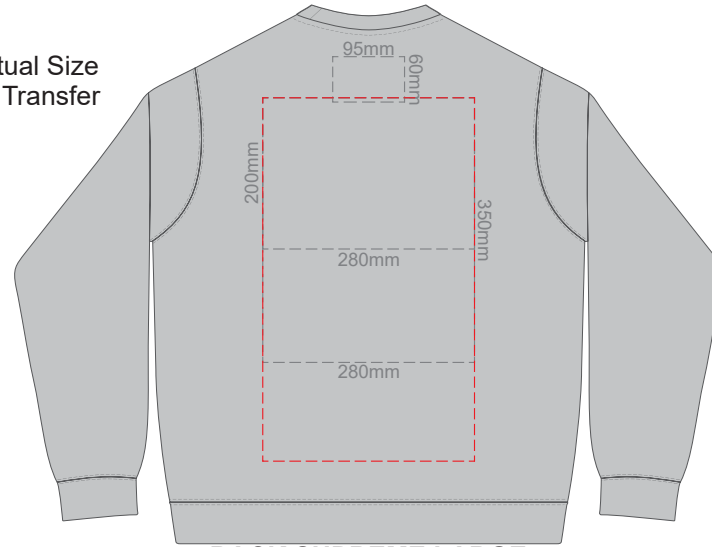

10% of Actual Size
Colourflex Transfer

FRONT SUPREME XS

Print area 280x200mm can be rotated to best suit.

BACK SUPREME XS

Print area 280x200mm can be rotated to best suit.
Branding area can be moved anywhere within the red line.

10% of Actual Size
Colourflex Transfer

FRONT SUPREME SMALL

Print area 280x200mm can be rotated to best suit.

BACK SUPREME SMALL

Print area 280x200mm can be rotated to best suit.
Branding area can be moved anywhere within the red line.

10% of Actual Size
Colourflex Transfer

FRONT SUPREME MEDIUM

Print area 280x200mm can be rotated to best suit.

BACK SUPREME MEDIUM

Print area 280x200mm can be rotated to best suit.
Branding area can be moved anywhere within the red line.

10% of Actual Size
Colourflex Transfer

FRONT SUPREME LARGE
Print area 280x200mm can be rotated to best suit.

BACK SUPREME LARGE
Print area 280x200mm can be rotated to best suit.
Branding area can be moved anywhere within the red line.