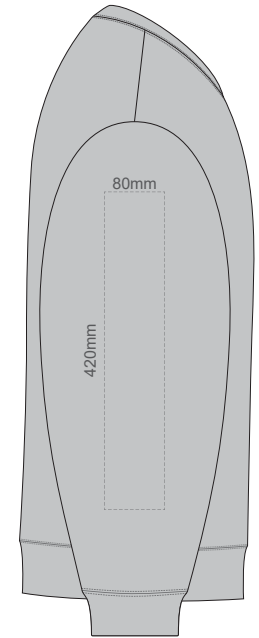

**SIDE 2 SUPREME
3XL**