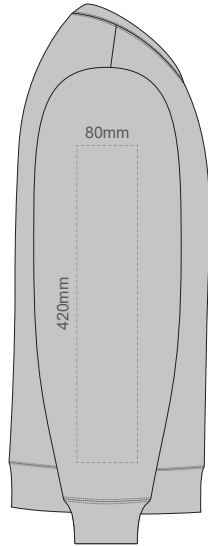

10% of Actual Size
Colourflex Transfer

FRONT SUPREME 3XL
Print area 280x200mm can be rotated to best suit.

BACK SUPREME 3XL
Print area 280x200mm can be rotated to best suit.
Branding area can be moved anywhere within the red line.

10% of Actual Size
Colourflex Transfer

FRONT SUPREME 4XL

BLACK ONLY

Print area 280x200mm can be rotated to best suit.

BACK SUPREME 4XL

BLACK ONLY

Print area 280x200mm can be rotated to best suit.
Branding area can be moved **anywhere within the red line.**

10% of Actual Size
Colourflex Transfer

**SIDE 1 SUPREME
XS**

**SIDE 2 SUPREME
XS**

10% of Actual Size
Colourflex Transfer

**SIDE 1 SUPREME
SMALL**

**SIDE 2 SUPREME
SMALL**

10% of Actual Size
Colourflex Transfer

**SIDE 1 SUPREME
MEDIUM**

**SIDE 2 SUPREME
MEDIUM**

10% of Actual Size
Colourflex Transfer

**SIDE 1 SUPREME
LARGE**

**SIDE 2 SUPREME
LARGE**

10% of Actual Size
Colourflex Transfer

**SIDE 1 SUPREME
XL**

**SIDE 2 SUPREME
XL**