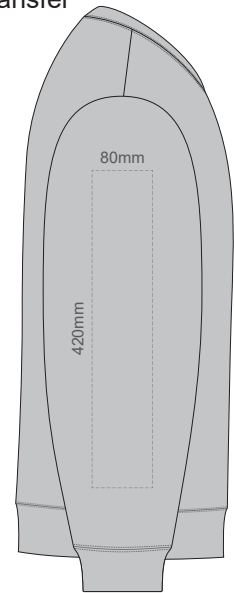

**SIDE 2 SUPREME
LARGE**