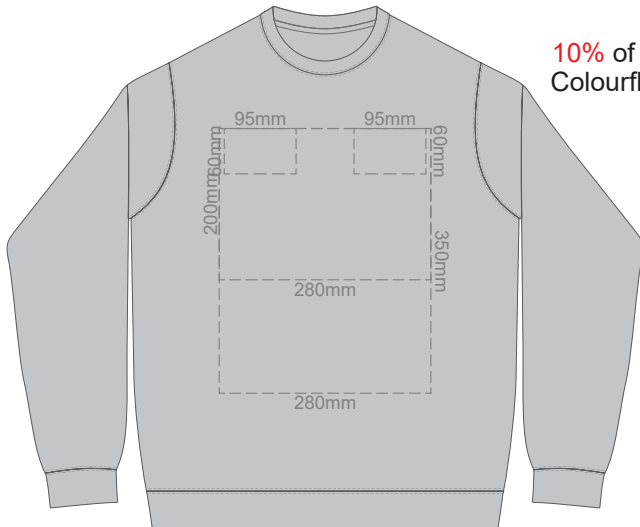

FRONT SUPREME XXL

BACK SUPREME XXL

10% of Actual Size
Screen Print

FRONT SUPREME 3XL

BACK SUPREME 3XL

**FRONT SUPREME 4XL
BLACK ONLY**

10% of Actual Size
Screen Print

**BACK SUPREME 4XL
BLACK ONLY**

10% of Actual Size
Colourflex Transfer

FRONT SUPREME XS

Print area 280x200mm can be rotated to best suit.

BACK SUPREME XS

Print area 280x200mm can be rotated to best suit.
Branding area can be moved anywhere within the red line.

10% of Actual Size
Colourflex Transfer

FRONT SUPREME SMALL

Print area 280x200mm can be rotated to best suit.

BACK SUPREME SMALL

Print area 280x200mm can be rotated to best suit.
Branding area can be moved anywhere within the red line.

10% of Actual Size
Colourflex Transfer

FRONT SUPREME MEDIUM

Print area 280x200mm can be rotated to best suit.

BACK SUPREME MEDIUM

Print area 280x200mm can be rotated to best suit.
Branding area can be moved anywhere within the red line.