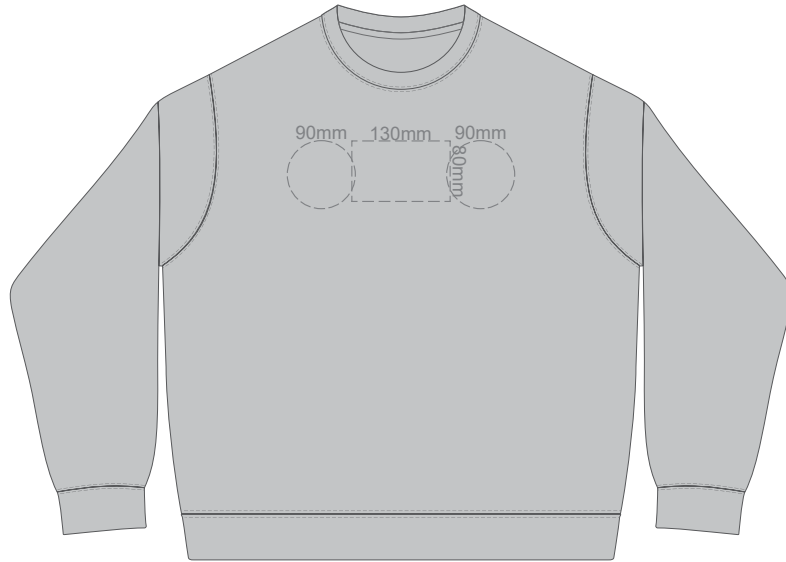

**SIDE 1 SUPREME
4XL**

**SIDE 2 SUPREME
4XL**

10% of Actual Size
Embroidery

FRONT SUPREME XS

10% of Actual Size
Embroidery

FRONT SUPREME SMALL

10% of Actual Size
Embroidery

FRONT SUPREME MEDIUM

10% of Actual Size
Embroidery

FRONT SUPREME LARGE

10% of Actual Size
Embroidery

FRONT SUPREME XL

10% of Actual Size
Embroidery

FRONT SUPREME XXL

10% of Actual Size
Embroidery

FRONT SUPREME 3XL

10% of Actual Size
Embroidery

FRONT SUPREME 4XL
BLACK ONLY