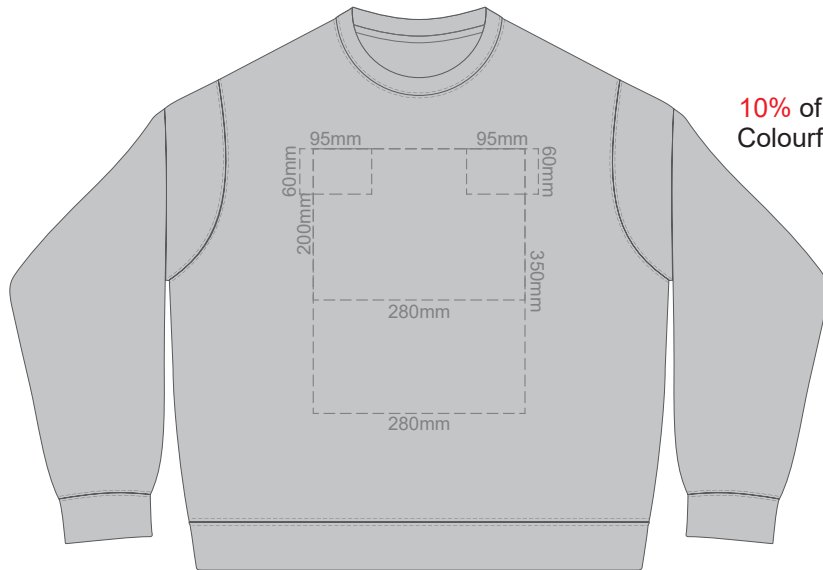

10% of Actual Size
Colourflex Transfer

FRONT SUPREME MEDIUM

Print area 280x200mm can be rotated to best suit.

BACK SUPREME MEDIUM

Print area 280x200mm can be rotated to best suit.
Branding area can be moved anywhere within the red line.

10% of Actual Size
Colourflex Transfer

FRONT SUPREME LARGE
Print area 280x200mm can be rotated to best suit.

BACK SUPREME LARGE
Print area 280x200mm can be rotated to best suit.
Branding area can be moved anywhere within the red line.

10% of Actual Size
Colourflex Transfer

FRONT SUPREME XL
Print area 280x200mm can be rotated to best suit.

BACK SUPREME XL
Print area 280x200mm can be rotated to best suit.
Branding area can be moved anywhere within the red line.

10% of Actual Size
Colourflex Transfer

FRONT SUPREME XXL
Print area 280x200mm can be rotated to best suit.

BACK SUPREME XXL
Print area 280x200mm can be rotated to best suit.
Branding area can be moved anywhere within the red line.