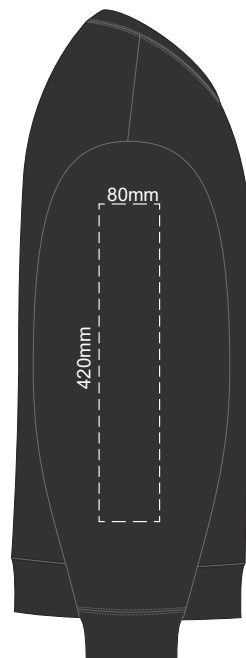

**SIDE 2 SUPREME
4XL**