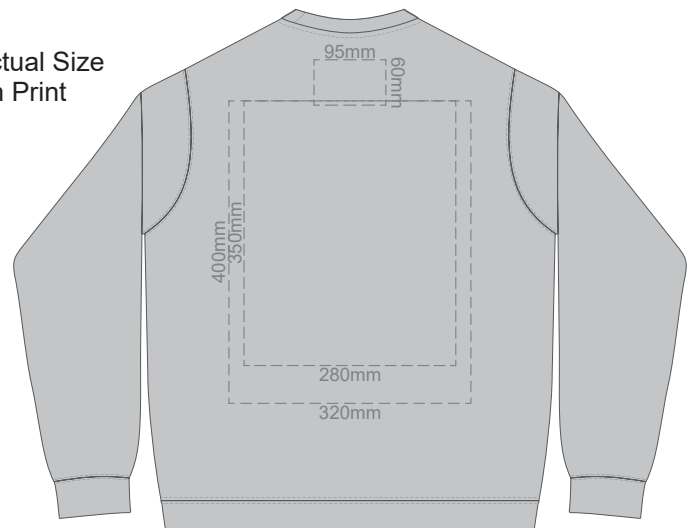

FRONT SUPREME XS

10% of Actual Size
Screen Print

BACK SUPREME XS

FRONT SUPREME SMALL

10% of Actual Size
Screen Print

BACK SUPREME SMALL

FRONT SUPREME MEDIUM

10% of Actual Size
Screen Print

BACK SUPREME MEDIUM

10% of Actual Size
Screen Print

FRONT SUPREME LARGE

BACK SUPREME LARGE

10% of Actual Size
Screen Print

FRONT SUPREME XL

BACK SUPREME XL

10% of Actual Size
Screen Print

10% of Actual Size
Colourflex Transfer

FRONT SUPREME XS

Print area 280x200mm can be rotated to best suit.

BACK SUPREME XS

Print area 280x200mm can be rotated to best suit.
Branding area can be moved anywhere within the red line.

10% of Actual Size
Colourflex Transfer

FRONT SUPREME SMALL

Print area 280x200mm can be rotated to best suit.

BACK SUPREME SMALL

Print area 280x200mm can be rotated to best suit.
Branding area can be moved anywhere within the red line.