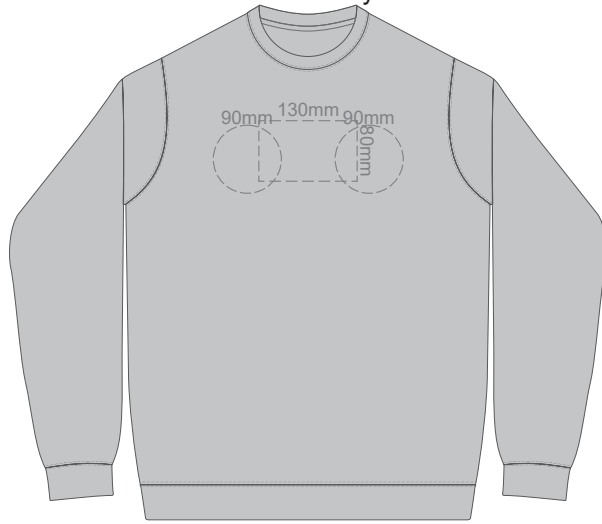

10% of Actual Size
Embroidery

FRONT SUPREME XS