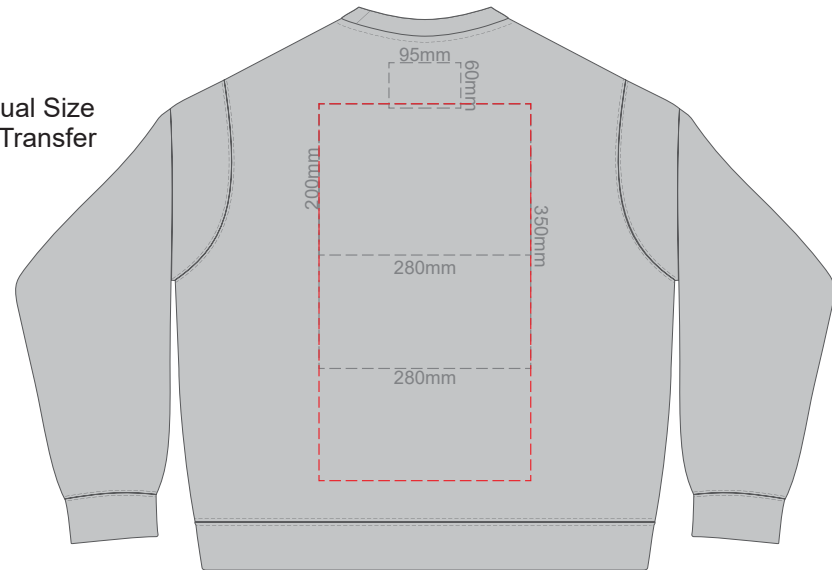

10% of Actual Size
Colourflex Transfer

FRONT SUPREME LARGE
Print area 280x200mm can be rotated to best suit.

BACK SUPREME LARGE
Print area 280x200mm can be rotated to best suit.
Branding area can be moved anywhere within the red line.

10% of Actual Size
Colourflex Transfer

FRONT SUPREME XL
Print area 280x200mm can be rotated to best suit.

BACK SUPREME XL
Print area 280x200mm can be rotated to best suit.
Branding area can be moved anywhere within the red line.

10% of Actual Size
Colourflex Transfer

FRONT SUPREME XXL
Print area 280x200mm can be rotated to best suit.

BACK SUPREME XXL
Print area 280x200mm can be rotated to best suit.
Branding area can be moved anywhere within the red line.

10% of Actual Size
Colourflex Transfer

FRONT SUPREME 3XL
Print area 280x200mm can be rotated to best suit.

BACK SUPREME 3XL
Print area 280x200mm can be rotated to best suit.
Branding area can be moved anywhere within the red line.