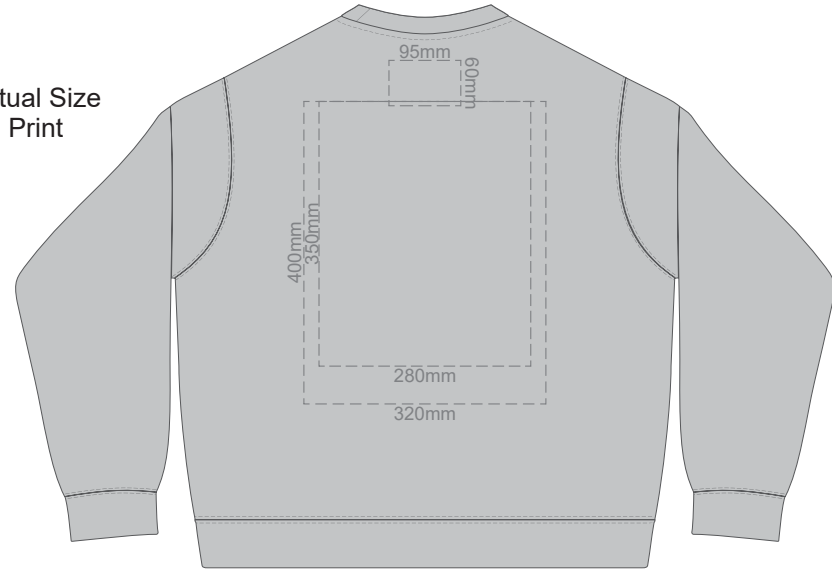

BACK SUPREME 3XL