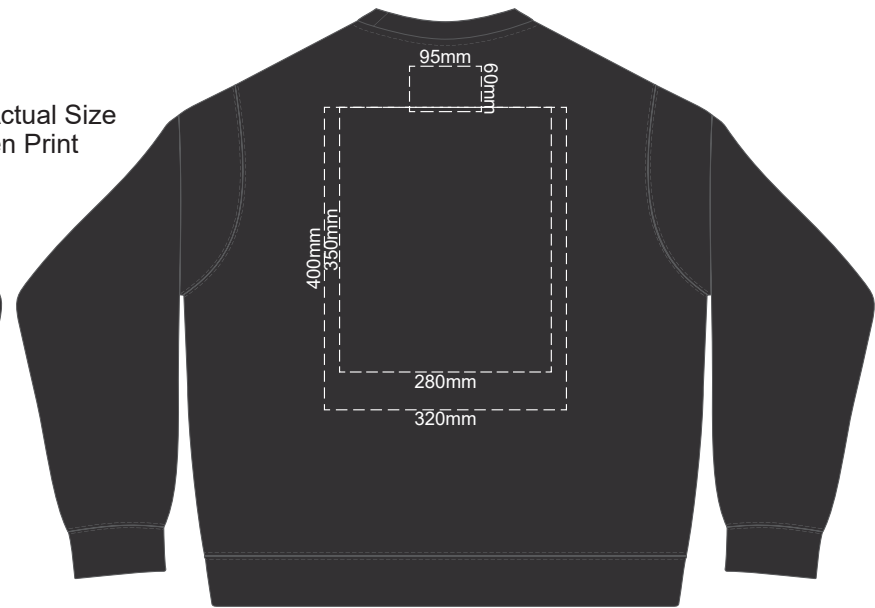

FRONT SUPREME XXL

BACK SUPREME XXL

10% of Actual Size
Screen Print

FRONT SUPREME 3XL

BACK SUPREME 3XL

**FRONT SUPREME 4XL
BLACK ONLY**

10% of Actual Size
Screen Print

**BACK SUPREME 4XL
BLACK ONLY**

10% of Actual Size
Colourflex Transfer

FRONT SUPREME XS

Print area 280x200mm can be rotated to best suit.

BACK SUPREME XS

Print area 280x200mm can be rotated to best suit.
Branding area can be moved anywhere within the red line.

10% of Actual Size
Colourflex Transfer

FRONT SUPREME SMALL

Print area 280x200mm can be rotated to best suit.

BACK SUPREME SMALL

Print area 280x200mm can be rotated to best suit.
Branding area can be moved anywhere within the red line.

10% of Actual Size
Colourflex Transfer

FRONT SUPREME MEDIUM

Print area 280x200mm can be rotated to best suit.

BACK SUPREME MEDIUM

Print area 280x200mm can be rotated to best suit.
Branding area can be moved anywhere within the red line.