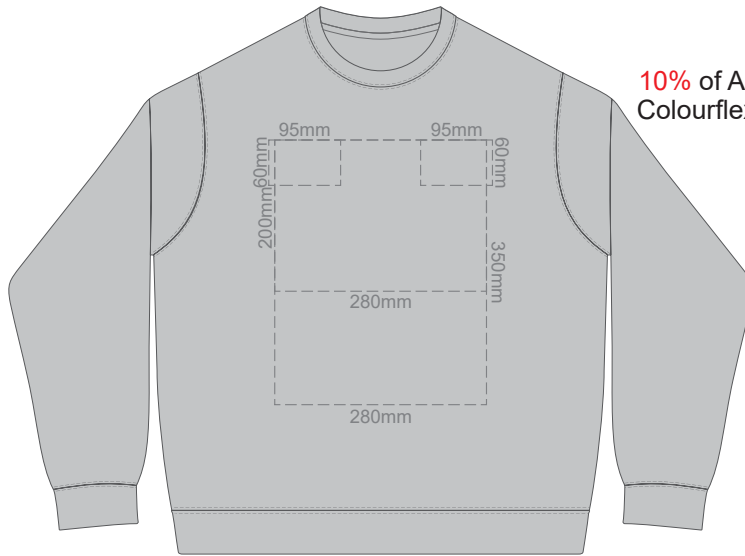

10% of Actual Size
Colourflex Transfer

FRONT SUPREME XS

Print area 280x200mm can be rotated to best suit.

BACK SUPREME XS

Print area 280x200mm can be rotated to best suit.
Branding area can be moved anywhere within the red line.

10% of Actual Size
Colourflex Transfer

FRONT SUPREME SMALL

Print area 280x200mm can be rotated to best suit.

BACK SUPREME SMALL

Print area 280x200mm can be rotated to best suit.
Branding area can be moved anywhere within the red line.

10% of Actual Size
Colourflex Transfer

FRONT SUPREME MEDIUM

Print area 280x200mm can be rotated to best suit.

BACK SUPREME MEDIUM

Print area 280x200mm can be rotated to best suit.
Branding area can be moved anywhere within the red line.

10% of Actual Size
Colourflex Transfer

FRONT SUPREME LARGE
Print area 280x200mm can be rotated to best suit.

BACK SUPREME LARGE
Print area 280x200mm can be rotated to best suit.
Branding area can be moved anywhere within the red line.