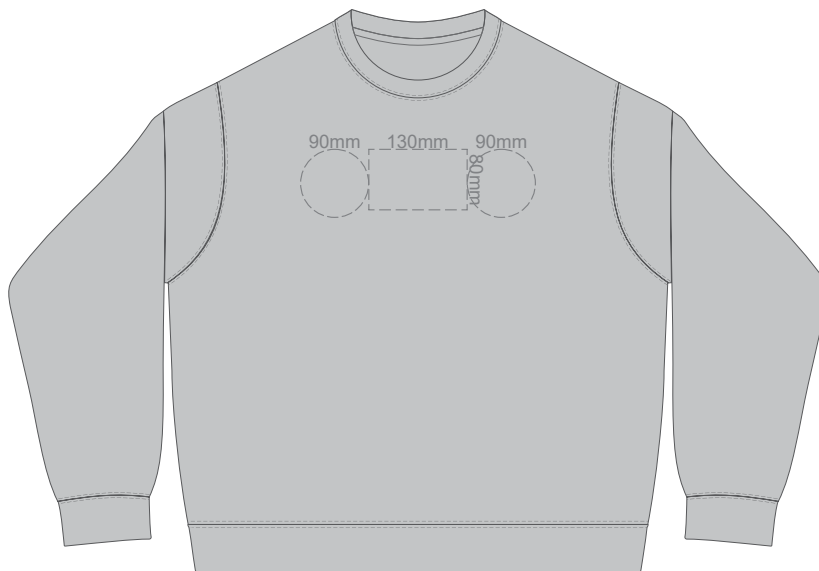

**SIDE 1 SUPREME
4XL**

**SIDE 2 SUPREME
4XL**

10% of Actual Size
Embroidery

FRONT SUPREME XS

10% of Actual Size
Embroidery

FRONT SUPREME SMALL

10% of Actual Size
Embroidery

FRONT SUPREME MEDIUM

10% of Actual Size
Embroidery

FRONT SUPREME LARGE

10% of Actual Size
Embroidery

FRONT SUPREME XL

10% of Actual Size
Embroidery

FRONT SUPREME XXL

10% of Actual Size
Embroidery

FRONT SUPREME 3XL

10% of Actual Size
Embroidery

FRONT SUPREME 4XL
BLACK ONLY