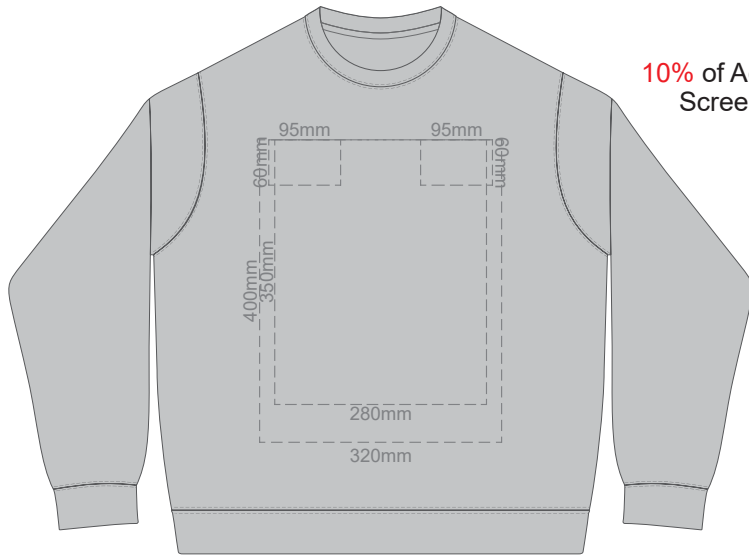

FRONT SUPREME XS

10% of Actual Size
Screen Print

BACK SUPREME XS

FRONT SUPREME SMALL

10% of Actual Size
Screen Print

BACK SUPREME SMALL

FRONT SUPREME MEDIUM

10% of Actual Size
Screen Print

BACK SUPREME MEDIUM

10% of Actual Size
Screen Print

FRONT SUPREME LARGE

BACK SUPREME LARGE

10% of Actual Size
Screen Print

FRONT SUPREME XL

BACK SUPREME XL

10% of Actual Size
Screen Print

10% of Actual Size
Colourflex Transfer

FRONT SUPREME XS

Print area 280x200mm can be rotated to best suit.

BACK SUPREME XS

Print area 280x200mm can be rotated to best suit.
Branding area can be moved anywhere within the red line.

10% of Actual Size
Colourflex Transfer

FRONT SUPREME SMALL

Print area 280x200mm can be rotated to best suit.

BACK SUPREME SMALL

Print area 280x200mm can be rotated to best suit.
Branding area can be moved anywhere within the red line.