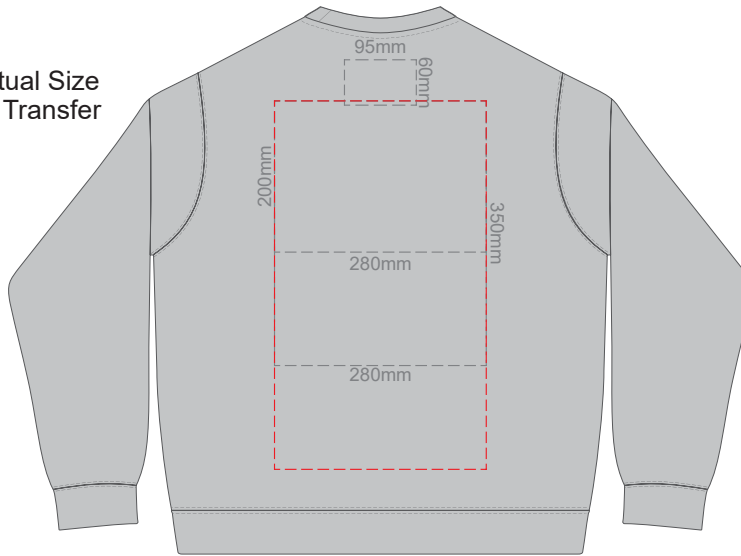

10% of Actual Size
Colourflex Transfer

FRONT SUPREME SMALL

Print area 280x200mm can be rotated to best suit.

BACK SUPREME SMALL

Print area 280x200mm can be rotated to best suit.
Branding area can be moved anywhere within the red line.

10% of Actual Size
Colourflex Transfer

FRONT SUPREME MEDIUM

Print area 280x200mm can be rotated to best suit.

BACK SUPREME MEDIUM

Print area 280x200mm can be rotated to best suit.
Branding area can be moved anywhere within the red line.

10% of Actual Size
Colourflex Transfer

FRONT SUPREME LARGE
Print area 280x200mm can be rotated to best suit.

BACK SUPREME LARGE
Print area 280x200mm can be rotated to best suit.
Branding area can be moved anywhere within the red line.

10% of Actual Size
Colourflex Transfer

FRONT SUPREME XL
Print area 280x200mm can be rotated to best suit.

BACK SUPREME XL
Print area 280x200mm can be rotated to best suit.
Branding area can be moved anywhere within the red line.