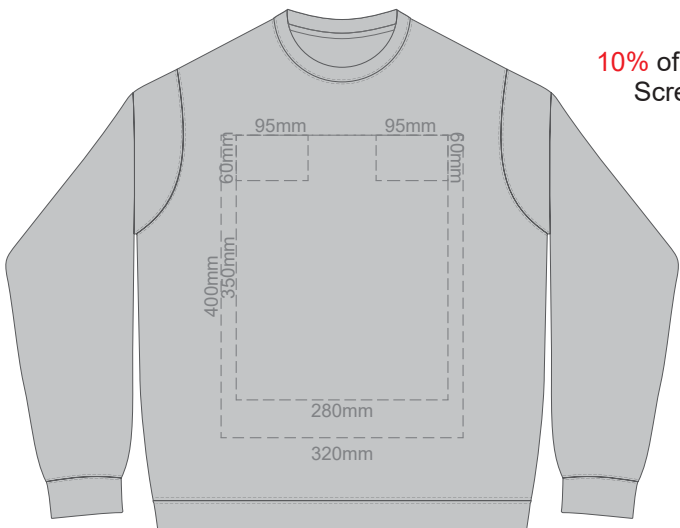

FRONT SUPREME XS

10% of Actual Size
Screen Print

BACK SUPREME XS

FRONT SUPREME SMALL

10% of Actual Size
Screen Print

BACK SUPREME SMALL

FRONT SUPREME MEDIUM

10% of Actual Size
Screen Print

BACK SUPREME MEDIUM

10% of Actual Size
Screen Print

FRONT SUPREME LARGE

BACK SUPREME LARGE

10% of Actual Size
Screen Print

FRONT SUPREME XL

BACK SUPREME XL

10% of Actual Size
Screen Print

10% of Actual Size
Colourflex Transfer

FRONT SUPREME XS

Print area 280x200mm can be rotated to best suit.

BACK SUPREME XS

Print area 280x200mm can be rotated to best suit.
Branding area can be moved anywhere within the red line.

10% of Actual Size
Colourflex Transfer

FRONT SUPREME SMALL

Print area 280x200mm can be rotated to best suit.

BACK SUPREME SMALL

Print area 280x200mm can be rotated to best suit.
Branding area can be moved anywhere within the red line.