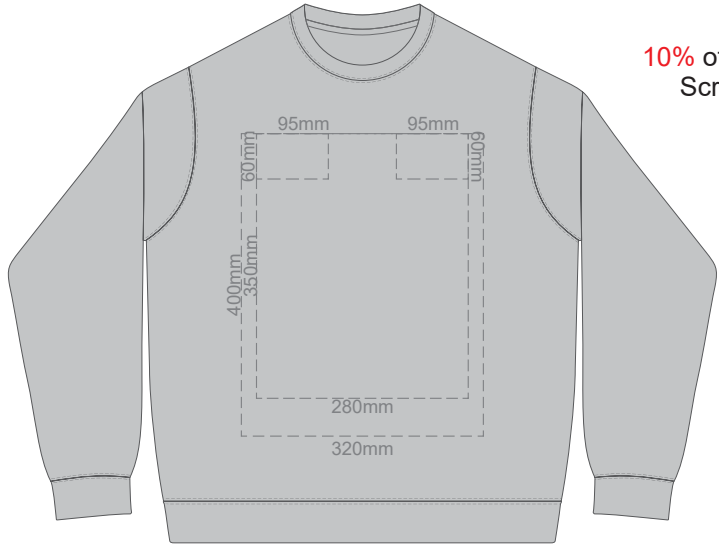

FRONT SUPREME XS

10% of Actual Size
Screen Print

BACK SUPREME XS

FRONT SUPREME SMALL

10% of Actual Size
Screen Print

BACK SUPREME SMALL

FRONT SUPREME MEDIUM

10% of Actual Size
Screen Print

BACK SUPREME MEDIUM

10% of Actual Size
Screen Print

FRONT SUPREME LARGE

BACK SUPREME LARGE

10% of Actual Size
Screen Print

FRONT SUPREME XL

BACK SUPREME XL

10% of Actual Size
Screen Print

10% of Actual Size
Colourflex Transfer

FRONT SUPREME XS

Print area 280x200mm can be rotated to best suit.

BACK SUPREME XS

Print area 280x200mm can be rotated to best suit.
Branding area can be moved anywhere within the red line.

10% of Actual Size
Colourflex Transfer

FRONT SUPREME SMALL

Print area 280x200mm can be rotated to best suit.

BACK SUPREME SMALL

Print area 280x200mm can be rotated to best suit.
Branding area can be moved anywhere within the red line.