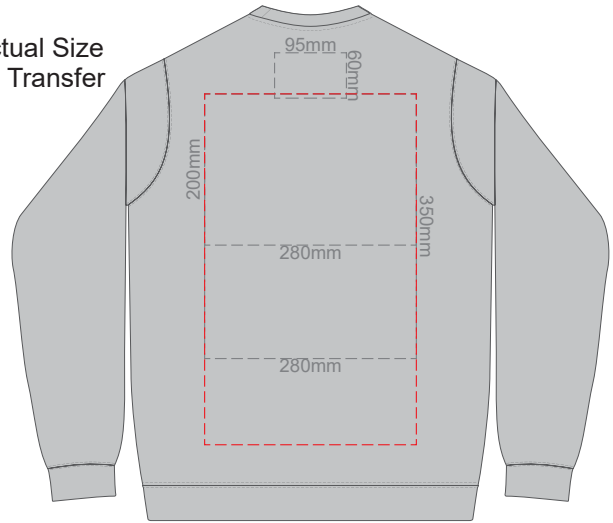

BACK SUPREME MEDIUM

10% of Actual Size
Screen Print

FRONT SUPREME LARGE

BACK SUPREME LARGE

10% of Actual Size
Screen Print

FRONT SUPREME XL

BACK SUPREME XL

10% of Actual Size
Screen Print

FRONT SUPREME XXL

BACK SUPREME XXL

10% of Actual Size
Screen Print

FRONT SUPREME 3XL

BACK SUPREME 3XL

**FRONT SUPREME 4XL
BLACK ONLY**

10% of Actual Size
Screen Print

**BACK SUPREME 4XL
BLACK ONLY**

10% of Actual Size
Colourflex Transfer

FRONT SUPREME XS

Print area 280x200mm can be rotated to best suit.

BACK SUPREME XS

Print area 280x200mm can be rotated to best suit.
Branding area can be moved anywhere within the red line.

10% of Actual Size
Colourflex Transfer

FRONT SUPREME SMALL

Print area 280x200mm can be rotated to best suit.

BACK SUPREME SMALL

Print area 280x200mm can be rotated to best suit.
Branding area can be moved anywhere within the red line.