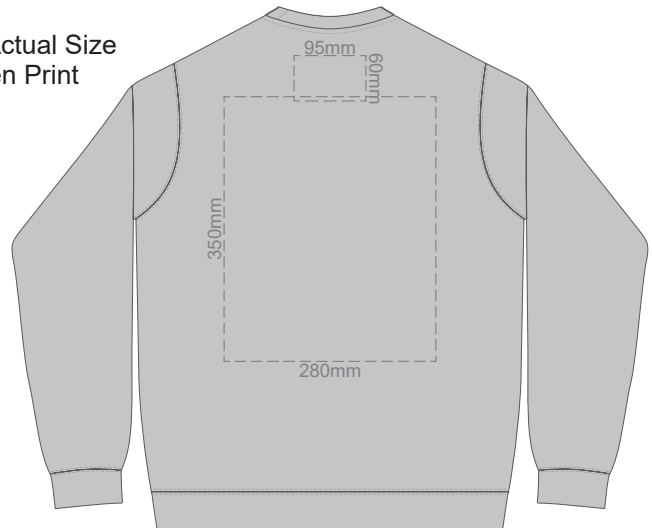

FRONT SUPREME XS

10% of Actual Size
Screen Print

BACK SUPREME XS

FRONT SUPREME SMALL

10% of Actual Size
Screen Print

BACK SUPREME SMALL

FRONT SUPREME MEDIUM

10% of Actual Size
Screen Print

BACK SUPREME MEDIUM

10% of Actual Size
Screen Print

FRONT SUPREME LARGE

BACK SUPREME LARGE

10% of Actual Size
Screen Print

FRONT SUPREME XL

BACK SUPREME XL

10% of Actual Size
Screen Print

10% of Actual Size
Colourflex Transfer

FRONT SUPREME XS

Print area 280x200mm can be rotated to best suit.

BACK SUPREME XS

Print area 280x200mm can be rotated to best suit.
Branding area can be moved anywhere within the red line.

10% of Actual Size
Colourflex Transfer

FRONT SUPREME SMALL

Print area 280x200mm can be rotated to best suit.

BACK SUPREME SMALL

Print area 280x200mm can be rotated to best suit.
Branding area can be moved anywhere within the red line.