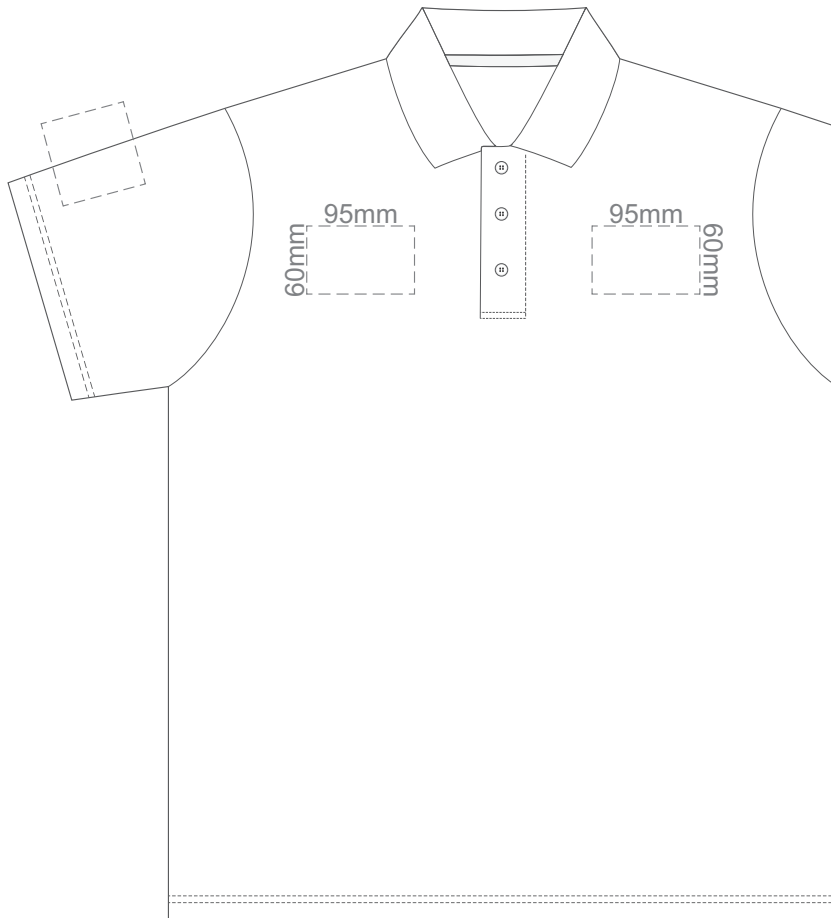

**FRONT ADULT SMALL**

**BACK ADULT SMALL**

Print area 280x200mm can be rotated to best suit.

15% of Actual Size  
Colourflex Transfer  
Faux Embroidery

**FRONT ADULT MEDIUM**

**BACK ADULT MEDIUM**

Print area 280x200mm can be rotated to best suit.

15% of Actual Size  
Colourflex Transfer  
Faux Embroidery

**FRONT ADULT LARGE**

**BACK ADULT LARGE**

Print area 280x200mm can be rotated to best suit.

15% of Actual Size  
Colourflex Transfer  
Faux Embroidery

FRONT ADULT XL

BACK ADULT XL

Print area 280x200mm can be rotated to best suit.

15% of Actual Size  
Colourflex Transfer  
Faux Embroidery

**FRONT ADULT XXL**

**BACK ADULT XXL**

Print area 280x200mm can be rotated to best suit.

15% of Actual Size  
Embroidery

FRONT ADULT XXL