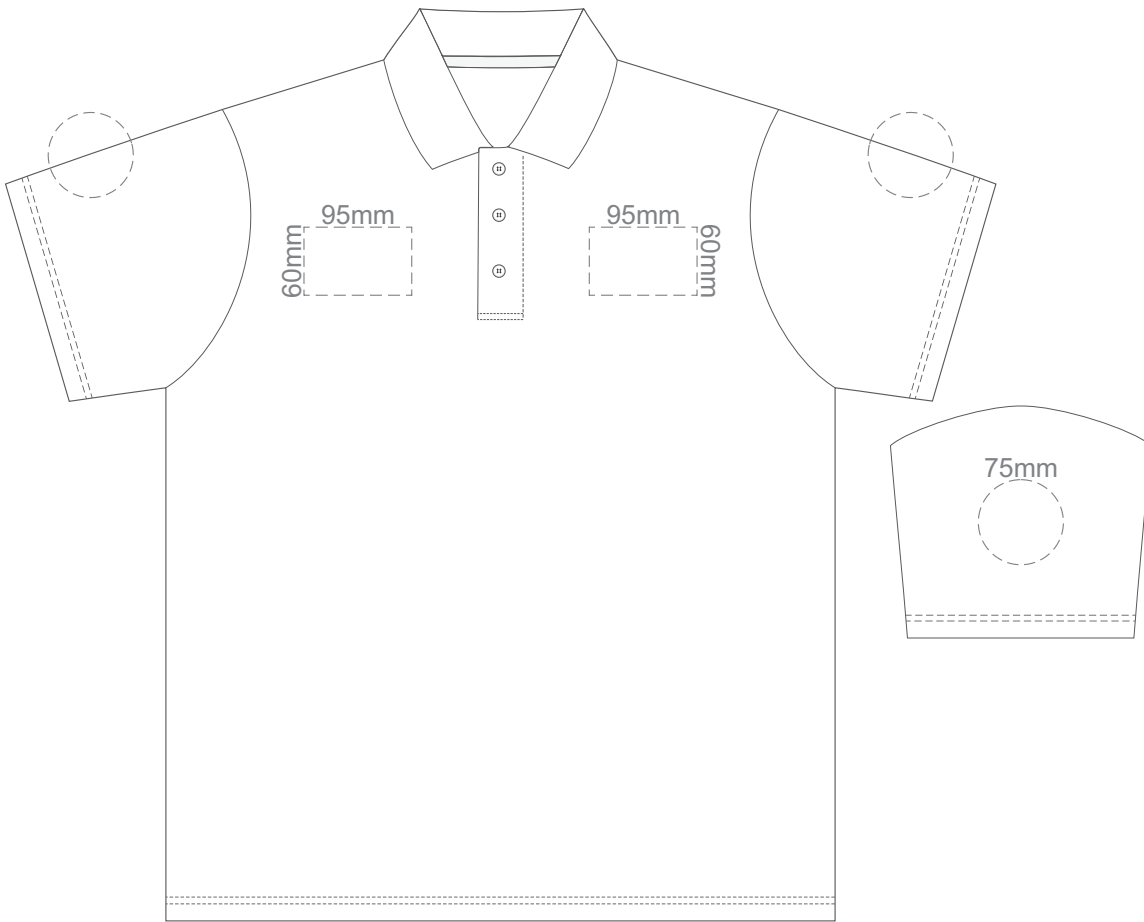

**FRONT ADULT SMALL**

**BACK ADULT SMALL**

Print area 280x200mm can be rotated to best suit.

15% of Actual Size  
Colourflex Transfer  
Faux Embroidery

**FRONT ADULT MEDIUM**

**BACK ADULT MEDIUM**

Print area 280x200mm can be rotated to best suit.

15% of Actual Size  
Colourflex Transfer  
Faux Embroidery

**FRONT ADULT LARGE**

**BACK ADULT LARGE**

Print area 280x200mm can be rotated to best suit.

15% of Actual Size  
Colourflex Transfer  
Faux Embroidery

FRONT ADULT XL

BACK ADULT XL

Print area 280x200mm can be rotated to best suit.

15% of Actual Size  
Colourflex Transfer  
Faux Embroidery

**FRONT ADULT XXL**

**BACK ADULT XXL**

Print area 280x200mm can be rotated to best suit.

15% of Actual Size  
Embroidery

**FRONT ADULT SMALL**

15% of Actual Size  
Embroidery

**FRONT ADULT MEDIUM**

15% of Actual Size  
Embroidery

FRONT ADULT LARGE

15% of Actual Size  
Embroidery

FRONT ADULT XL