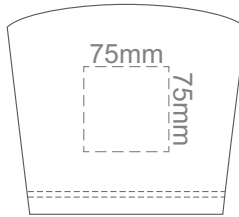

**BACK ADULT LARGE**

15% of Actual Size  
Screen Print

FRONT ADULT XL

BACK ADULT XL

15% of Actual Size  
Screen Print

FRONT ADULT XXL

BACK ADULT XXL

15% of Actual Size  
Colourflex Transfer  
Faux Embroidery

**FRONT ADULT SMALL**

**BACK ADULT SMALL**

Print area 280x200mm can be rotated to best suit.

15% of Actual Size  
Colourflex Transfer  
Faux Embroidery

**FRONT ADULT MEDIUM**

**BACK ADULT MEDIUM**

Print area 280x200mm can be rotated to best suit.

15% of Actual Size  
Colourflex Transfer  
Faux Embroidery

**FRONT ADULT LARGE**

**BACK ADULT LARGE**

Print area 280x200mm can be rotated to best suit.

15% of Actual Size  
Colourflex Transfer  
Faux Embroidery

FRONT ADULT XL

BACK ADULT XL

Print area 280x200mm can be rotated to best suit.

15% of Actual Size  
Colourflex Transfer  
Faux Embroidery

**FRONT ADULT XXL**

**BACK ADULT XXL**

Print area 280x200mm can be rotated to best suit.