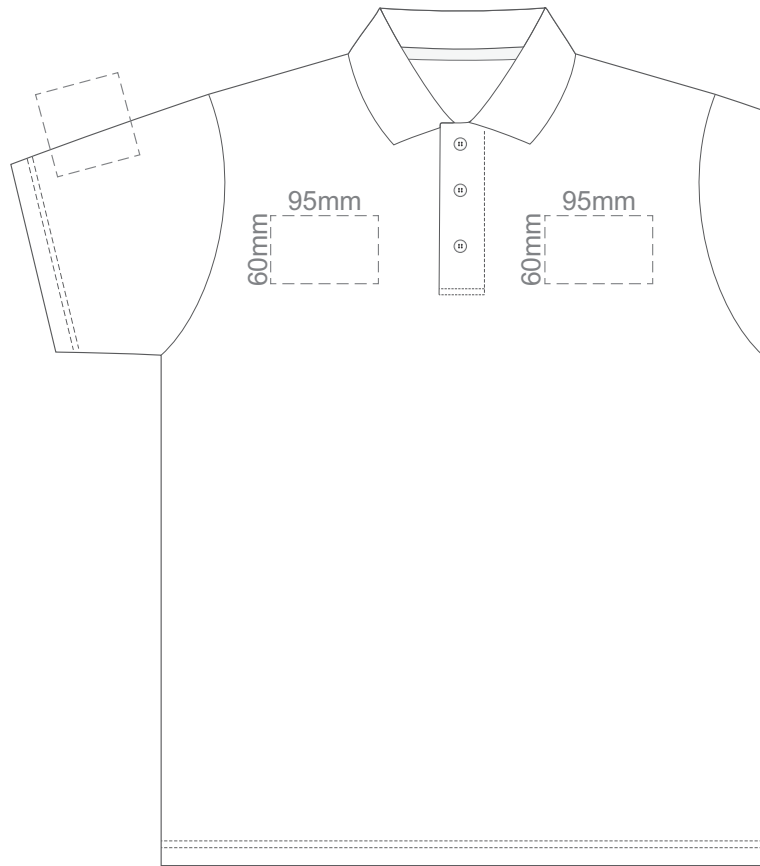

**BACK ADULT LARGE**

15% of Actual Size  
Screen Print

FRONT ADULT XL

BACK ADULT XL

15% of Actual Size  
Screen Print

FRONT ADULT XXL

BACK ADULT XXL

15% of Actual Size  
Colourflex Transfer  
Faux Embroidery

**FRONT ADULT SMALL**

**BACK ADULT SMALL**

Print area 280x200mm can be rotated to best suit.

15% of Actual Size  
Colourflex Transfer  
Faux Embroidery

**FRONT ADULT MEDIUM**

**BACK ADULT MEDIUM**

Print area 280x200mm can be rotated to best suit.

15% of Actual Size  
Colourflex Transfer  
Faux Embroidery

**FRONT ADULT LARGE**

**BACK ADULT LARGE**

Print area 280x200mm can be rotated to best suit.

15% of Actual Size  
Colourflex Transfer  
Faux Embroidery

FRONT ADULT XL

BACK ADULT XL

Print area 280x200mm can be rotated to best suit.

15% of Actual Size  
Colourflex Transfer  
Faux Embroidery

**FRONT ADULT XXL**

**BACK ADULT XXL**

Print area 280x200mm can be rotated to best suit.