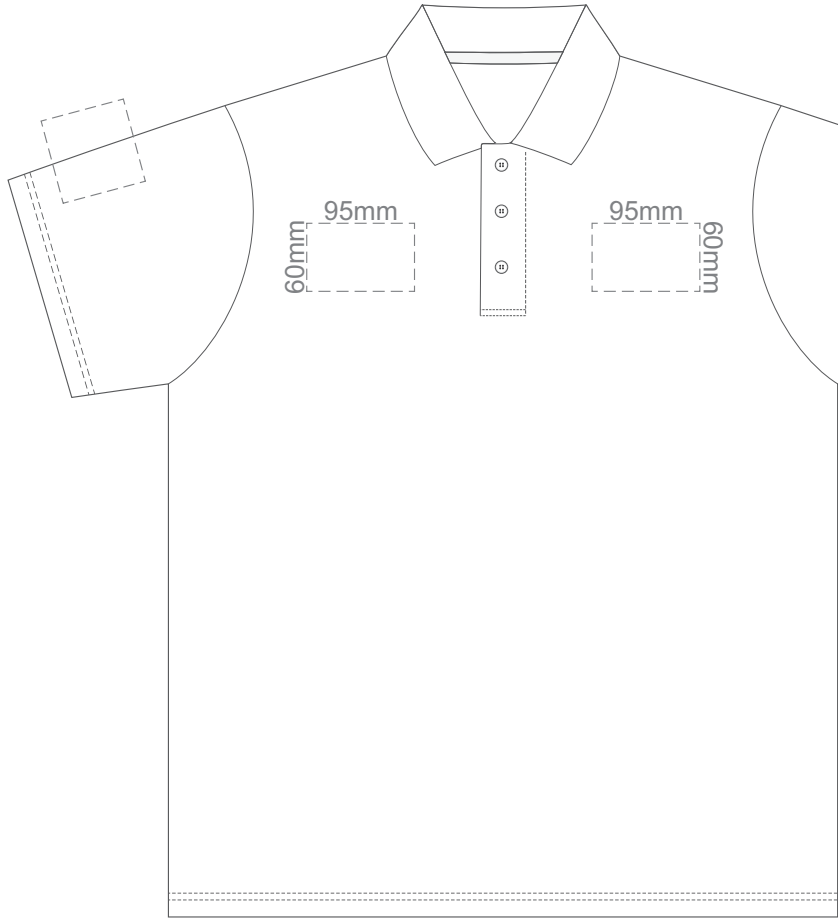

15% of Actual Size
Screen Print

FRONT ADULT XL