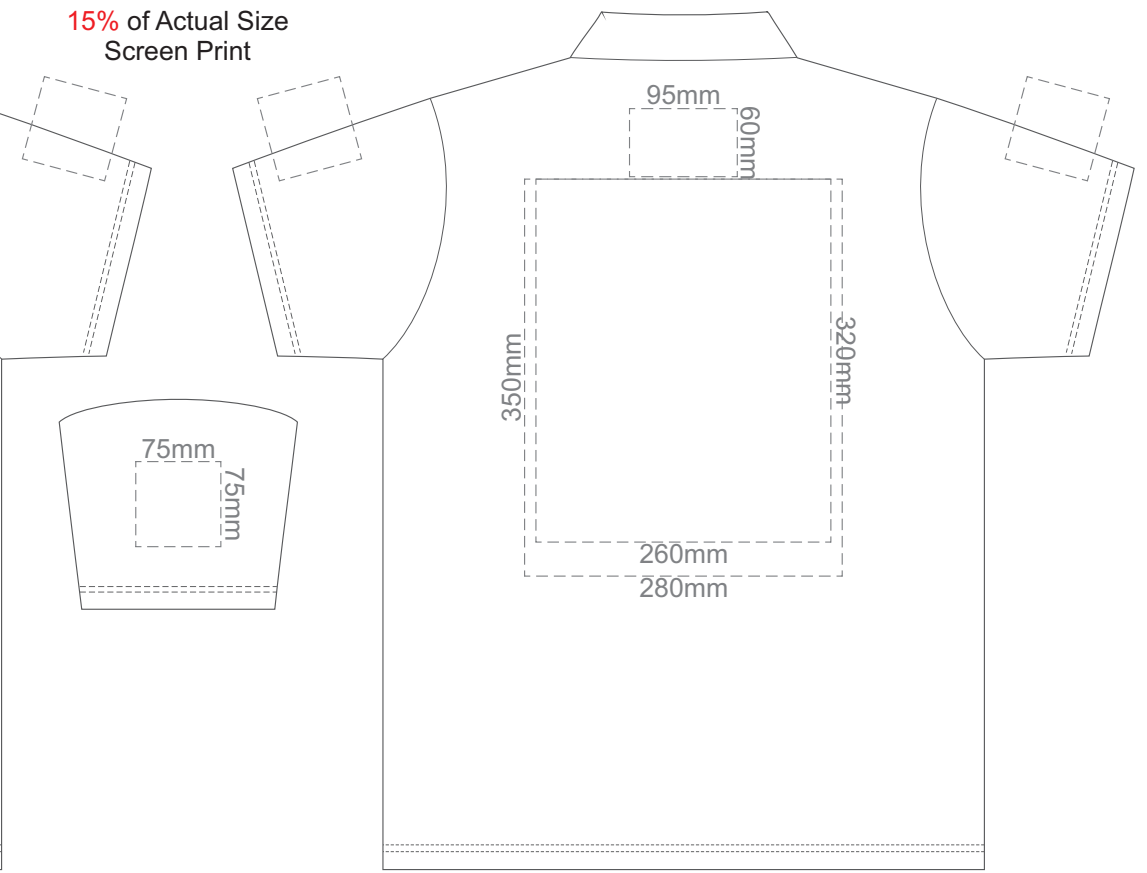

15% of Actual Size  
Screen Print

**FRONT ADULT SMALL**

**BACK ADULT SMALL**

15% of Actual Size  
Screen Print

**FRONT ADULT MEDIUM**

**BACK ADULT MEDIUM**

15% of Actual Size  
Screen Print

**FRONT ADULT LARGE**

**FRONT ADULT SMALL**

**BACK ADULT SMALL**

Print area 280x200mm can be rotated to best suit.

15% of Actual Size  
Colourflex Transfer  
Faux Embroidery

**FRONT ADULT MEDIUM**

**BACK ADULT MEDIUM**

Print area 280x200mm can be rotated to best suit.

15% of Actual Size  
Colourflex Transfer  
Faux Embroidery

**FRONT ADULT LARGE**

**BACK ADULT LARGE**

Print area 280x200mm can be rotated to best suit.

15% of Actual Size  
Colourflex Transfer  
Faux Embroidery

FRONT ADULT XL

BACK ADULT XL

Print area 280x200mm can be rotated to best suit.

15% of Actual Size  
Colourflex Transfer  
Faux Embroidery

**FRONT ADULT XXL**

**BACK ADULT XXL**

Print area 280x200mm can be rotated to best suit.