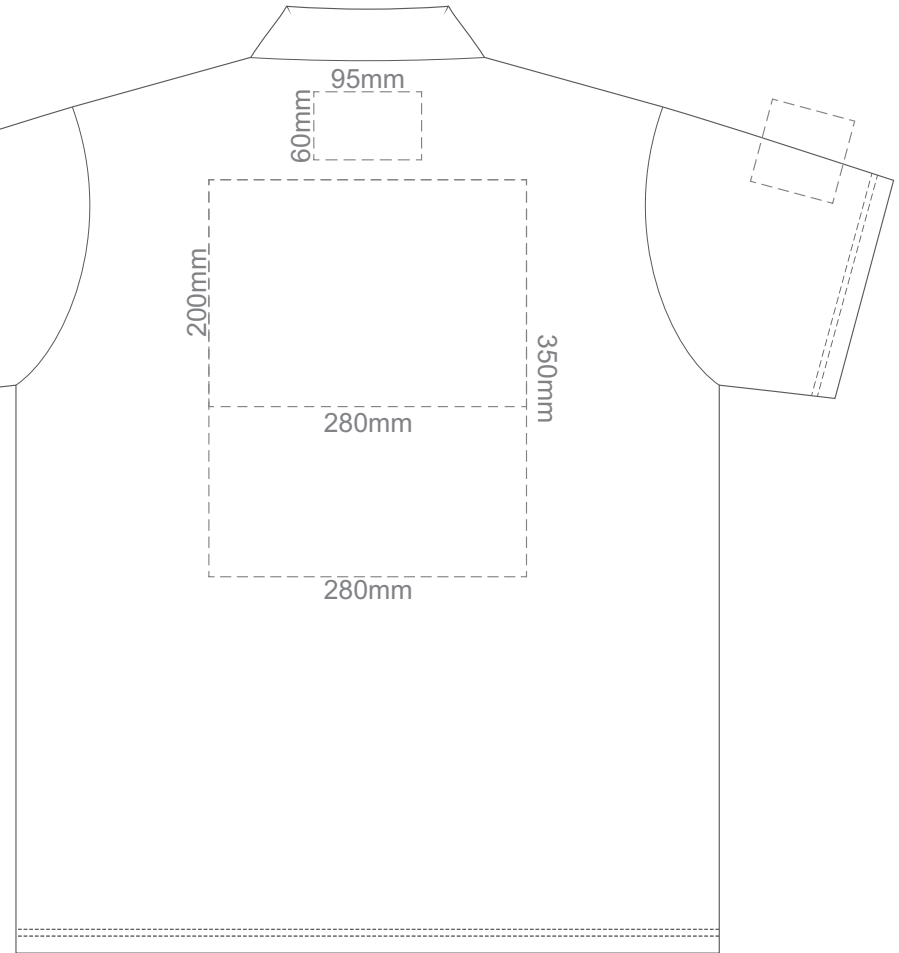

**FRONT ADULT SMALL**

**BACK ADULT SMALL**

Print area 280x200mm can be rotated to best suit.

15% of Actual Size  
Colourflex Transfer  
Faux Embroidery

**FRONT ADULT MEDIUM**

**BACK ADULT MEDIUM**

Print area 280x200mm can be rotated to best suit.

15% of Actual Size  
Colourflex Transfer  
Faux Embroidery

**FRONT ADULT LARGE**

**BACK ADULT LARGE**

Print area 280x200mm can be rotated to best suit.

15% of Actual Size  
Colourflex Transfer  
Faux Embroidery

FRONT ADULT XL

BACK ADULT XL

Print area 280x200mm can be rotated to best suit.

15% of Actual Size  
Colourflex Transfer  
Faux Embroidery

**FRONT ADULT XXL**

**BACK ADULT XXL**

Print area 280x200mm can be rotated to best suit.

15% of Actual Size  
Embroidery

**FRONT ADULT SMALL**

15% of Actual Size  
Embroidery

**FRONT ADULT MEDIUM**

15% of Actual Size  
Embroidery

FRONT ADULT LARGE

15% of Actual Size  
Embroidery

FRONT ADULT XL