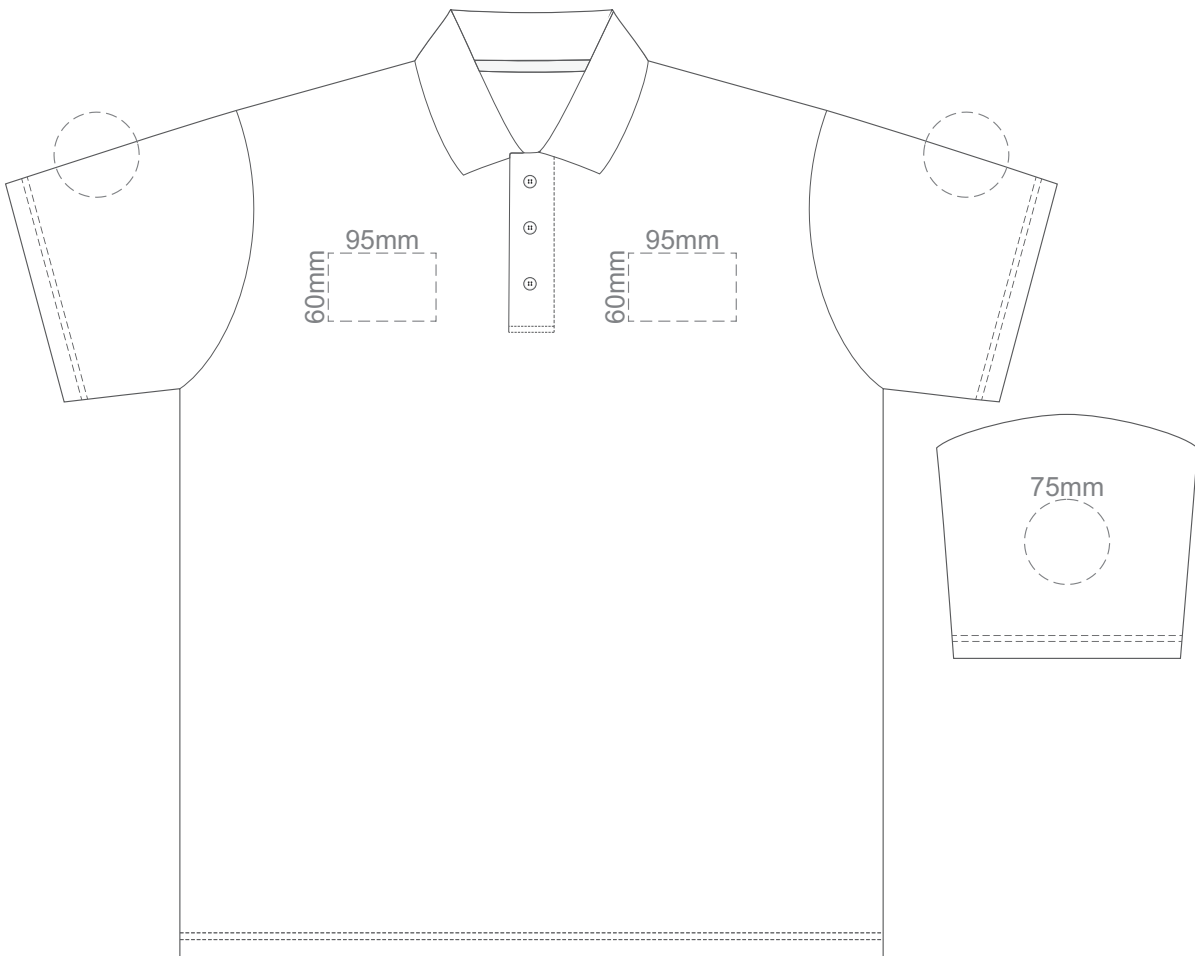

15% of Actual Size
Embroidery

FRONT ADULT XXL