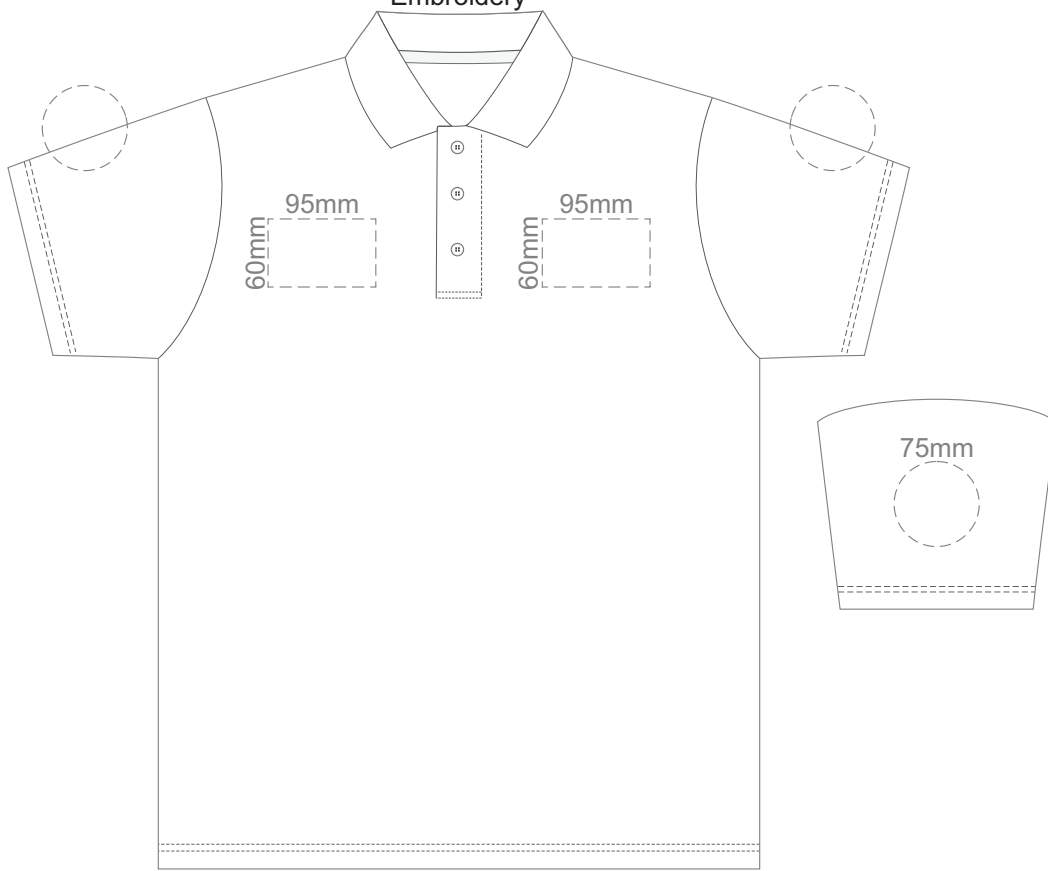

**FRONT ADULT SMALL**

**BACK ADULT SMALL**

Print area 280x200mm can be rotated to best suit.

15% of Actual Size  
Colourflex Transfer  
Faux Embroidery

**FRONT ADULT MEDIUM**

**BACK ADULT MEDIUM**

Print area 280x200mm can be rotated to best suit.

15% of Actual Size  
Colourflex Transfer  
Faux Embroidery

**FRONT ADULT LARGE**

**BACK ADULT LARGE**

Print area 280x200mm can be rotated to best suit.

15% of Actual Size  
Colourflex Transfer  
Faux Embroidery

FRONT ADULT XL

BACK ADULT XL

Print area 280x200mm can be rotated to best suit.

15% of Actual Size  
Colourflex Transfer  
Faux Embroidery

**FRONT ADULT XXL**

**BACK ADULT XXL**

Print area 280x200mm can be rotated to best suit.

15% of Actual Size  
Embroidery

**FRONT ADULT SMALL**

15% of Actual Size  
Embroidery

**FRONT ADULT MEDIUM**

15% of Actual Size  
Embroidery

FRONT ADULT LARGE

15% of Actual Size  
Embroidery

FRONT ADULT XL