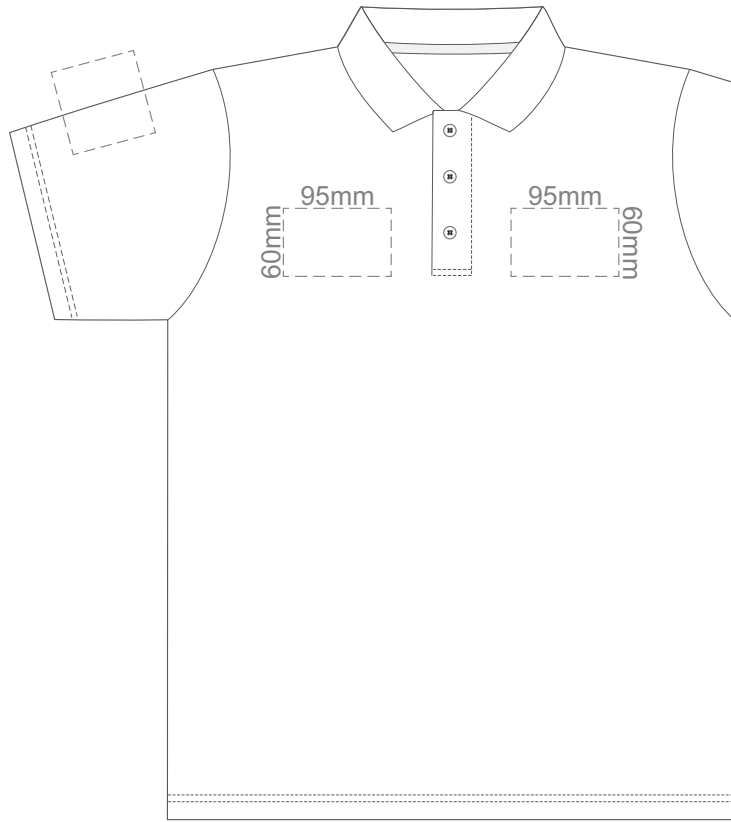

**BACK ADULT LARGE**

15% of Actual Size  
Screen Print

FRONT ADULT XL

BACK ADULT XL

15% of Actual Size  
Screen Print

FRONT ADULT XXL

BACK ADULT XXL

15% of Actual Size  
Colourflex Transfer  
Faux Embroidery

**FRONT ADULT SMALL**

**BACK ADULT SMALL**

Print area 280x200mm can be rotated to best suit.

15% of Actual Size  
Colourflex Transfer  
Faux Embroidery

**FRONT ADULT MEDIUM**

**BACK ADULT MEDIUM**

Print area 280x200mm can be rotated to best suit.

15% of Actual Size  
Colourflex Transfer  
Faux Embroidery

**FRONT ADULT LARGE**

**BACK ADULT LARGE**

Print area 280x200mm can be rotated to best suit.

15% of Actual Size  
Colourflex Transfer  
Faux Embroidery

FRONT ADULT XL

BACK ADULT XL

Print area 280x200mm can be rotated to best suit.

15% of Actual Size  
Colourflex Transfer  
Faux Embroidery

**FRONT ADULT XXL**

**BACK ADULT XXL**

Print area 280x200mm can be rotated to best suit.