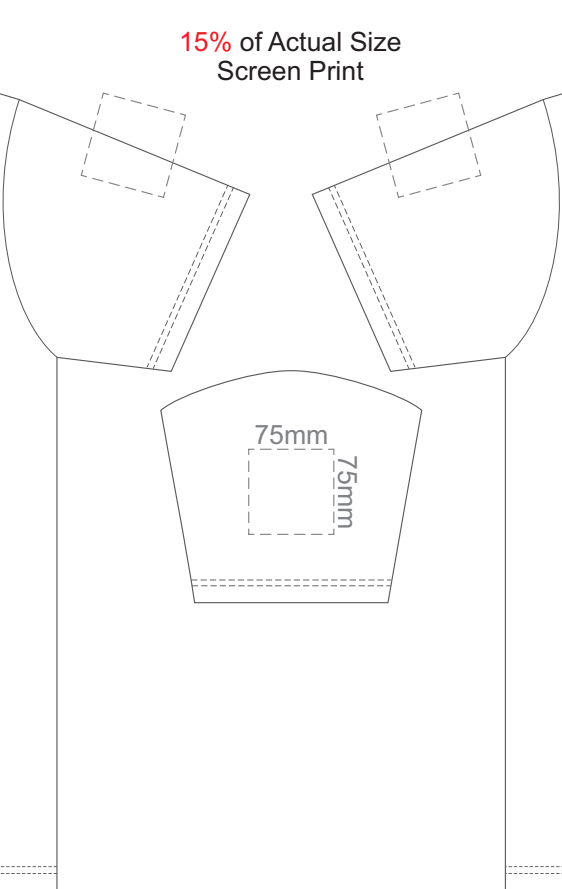

15% of Actual Size  
Screen Print

**FRONT ADULT SMALL**

**BACK ADULT SMALL**

15% of Actual Size  
Screen Print

**FRONT ADULT MEDIUM**

**BACK ADULT MEDIUM**

15% of Actual Size  
Screen Print

**FRONT ADULT LARGE**

**FRONT ADULT SMALL**

**BACK ADULT SMALL**

Print area 280x200mm can be rotated to best suit.

15% of Actual Size  
Colourflex Transfer  
Faux Embroidery

**FRONT ADULT MEDIUM**

**BACK ADULT MEDIUM**

Print area 280x200mm can be rotated to best suit.

15% of Actual Size  
Colourflex Transfer  
Faux Embroidery

**FRONT ADULT LARGE**

**BACK ADULT LARGE**

Print area 280x200mm can be rotated to best suit.

15% of Actual Size  
Colourflex Transfer  
Faux Embroidery

FRONT ADULT XL

BACK ADULT XL

Print area 280x200mm can be rotated to best suit.

15% of Actual Size  
Colourflex Transfer  
Faux Embroidery

**FRONT ADULT XXL**

**BACK ADULT XXL**

Print area 280x200mm can be rotated to best suit.