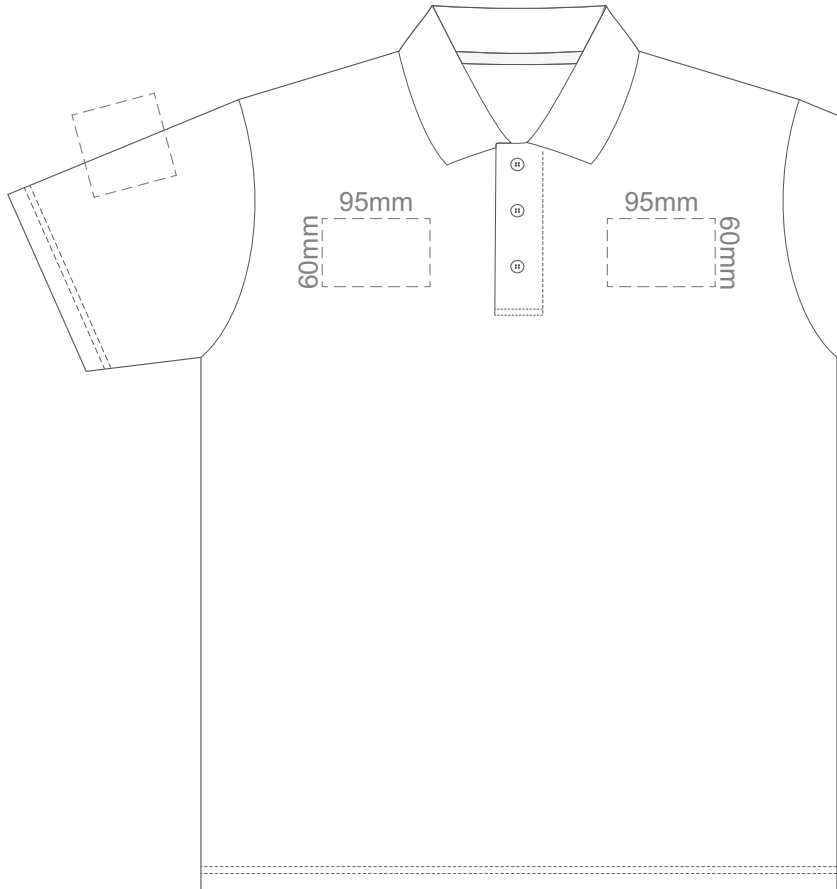

15% of Actual Size  
Screen Print

**FRONT ADULT SMALL**

**BACK ADULT SMALL**

15% of Actual Size  
Screen Print

**FRONT ADULT MEDIUM**

**BACK ADULT MEDIUM**

15% of Actual Size  
Screen Print

**FRONT ADULT LARGE**

**FRONT ADULT SMALL**

**BACK ADULT SMALL**

Print area 280x200mm can be rotated to best suit.

15% of Actual Size  
Colourflex Transfer  
Faux Embroidery

**FRONT ADULT MEDIUM**

**BACK ADULT MEDIUM**

Print area 280x200mm can be rotated to best suit.

15% of Actual Size  
Colourflex Transfer  
Faux Embroidery

**FRONT ADULT LARGE**

**BACK ADULT LARGE**

Print area 280x200mm can be rotated to best suit.

15% of Actual Size  
Colourflex Transfer  
Faux Embroidery

FRONT ADULT XL

BACK ADULT XL

Print area 280x200mm can be rotated to best suit.

15% of Actual Size  
Colourflex Transfer  
Faux Embroidery

**FRONT ADULT XXL**

**BACK ADULT XXL**

Print area 280x200mm can be rotated to best suit.