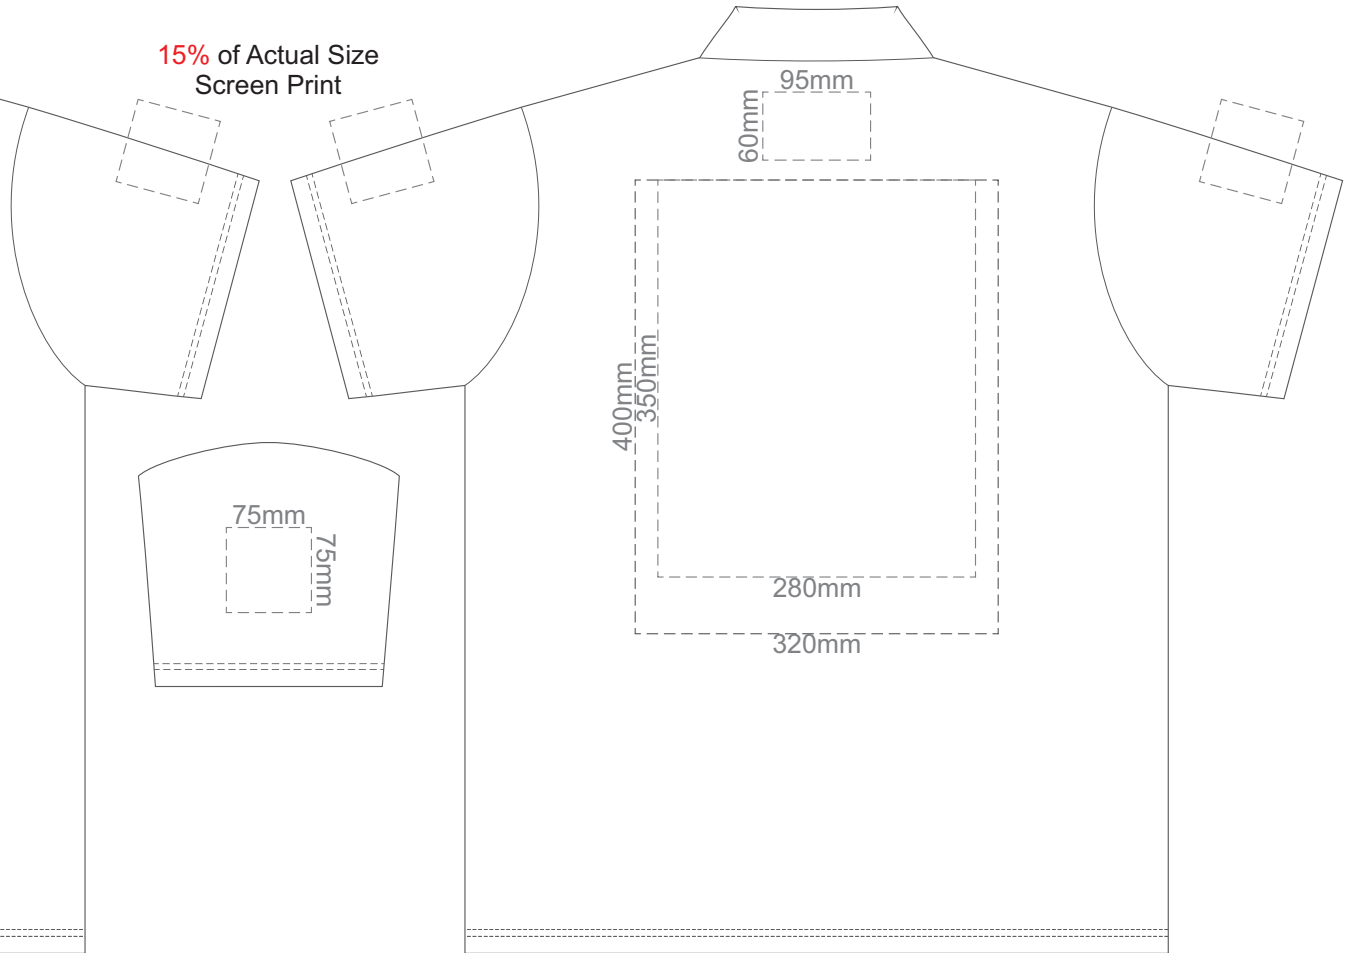

**BACK ADULT LARGE**

15% of Actual Size  
Screen Print

FRONT ADULT XL

BACK ADULT XL

15% of Actual Size  
Screen Print

FRONT ADULT XXL

BACK ADULT XXL

15% of Actual Size  
Colourflex Transfer  
Faux Embroidery

**FRONT ADULT SMALL**

**BACK ADULT SMALL**

Print area 280x200mm can be rotated to best suit.

15% of Actual Size  
Colourflex Transfer  
Faux Embroidery

**FRONT ADULT MEDIUM**

**BACK ADULT MEDIUM**

Print area 280x200mm can be rotated to best suit.

15% of Actual Size  
Colourflex Transfer  
Faux Embroidery

**FRONT ADULT LARGE**

**BACK ADULT LARGE**

Print area 280x200mm can be rotated to best suit.

15% of Actual Size  
Colourflex Transfer  
Faux Embroidery

FRONT ADULT XL

BACK ADULT XL

Print area 280x200mm can be rotated to best suit.

15% of Actual Size  
Colourflex Transfer  
Faux Embroidery

**FRONT ADULT XXL**

**BACK ADULT XXL**

Print area 280x200mm can be rotated to best suit.