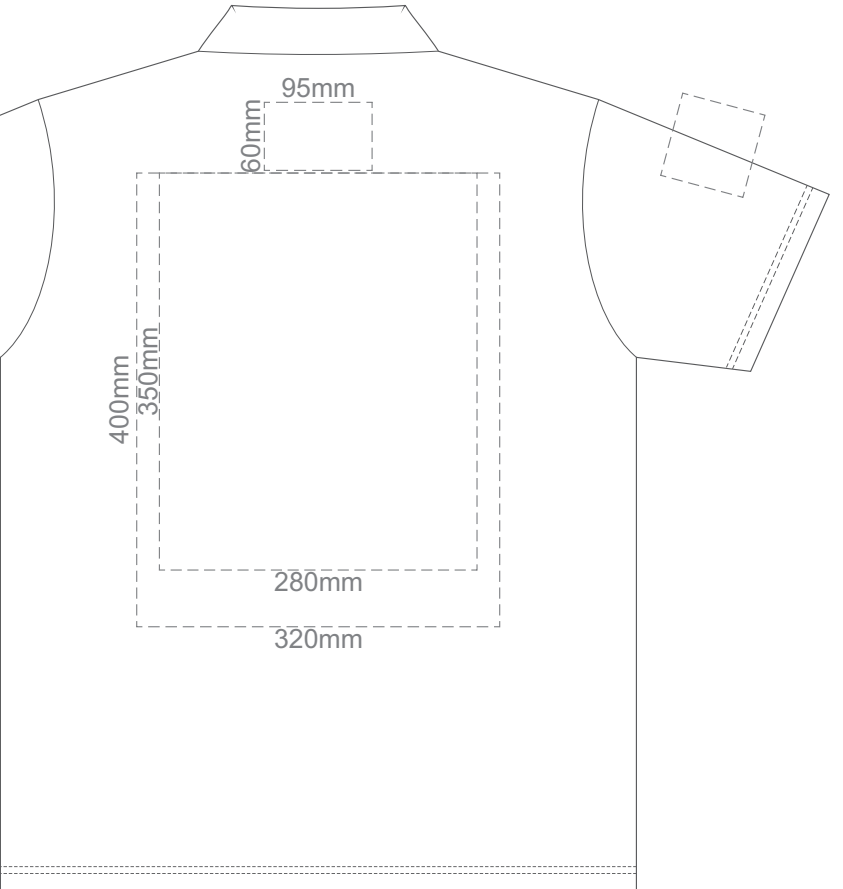

15% of Actual Size  
Screen Print

**FRONT ADULT SMALL**

**BACK ADULT SMALL**

15% of Actual Size  
Screen Print

**FRONT ADULT MEDIUM**

**BACK ADULT MEDIUM**

15% of Actual Size  
Screen Print

**FRONT ADULT LARGE**

**FRONT ADULT SMALL**

**BACK ADULT SMALL**

Print area 280x200mm can be rotated to best suit.

15% of Actual Size  
Colourflex Transfer  
Faux Embroidery

**FRONT ADULT MEDIUM**

**BACK ADULT MEDIUM**

Print area 280x200mm can be rotated to best suit.

15% of Actual Size  
Colourflex Transfer  
Faux Embroidery

**FRONT ADULT LARGE**

**BACK ADULT LARGE**

Print area 280x200mm can be rotated to best suit.

15% of Actual Size  
Colourflex Transfer  
Faux Embroidery

FRONT ADULT XL

BACK ADULT XL

Print area 280x200mm can be rotated to best suit.

15% of Actual Size  
Colourflex Transfer  
Faux Embroidery

**FRONT ADULT XXL**

**BACK ADULT XXL**

Print area 280x200mm can be rotated to best suit.