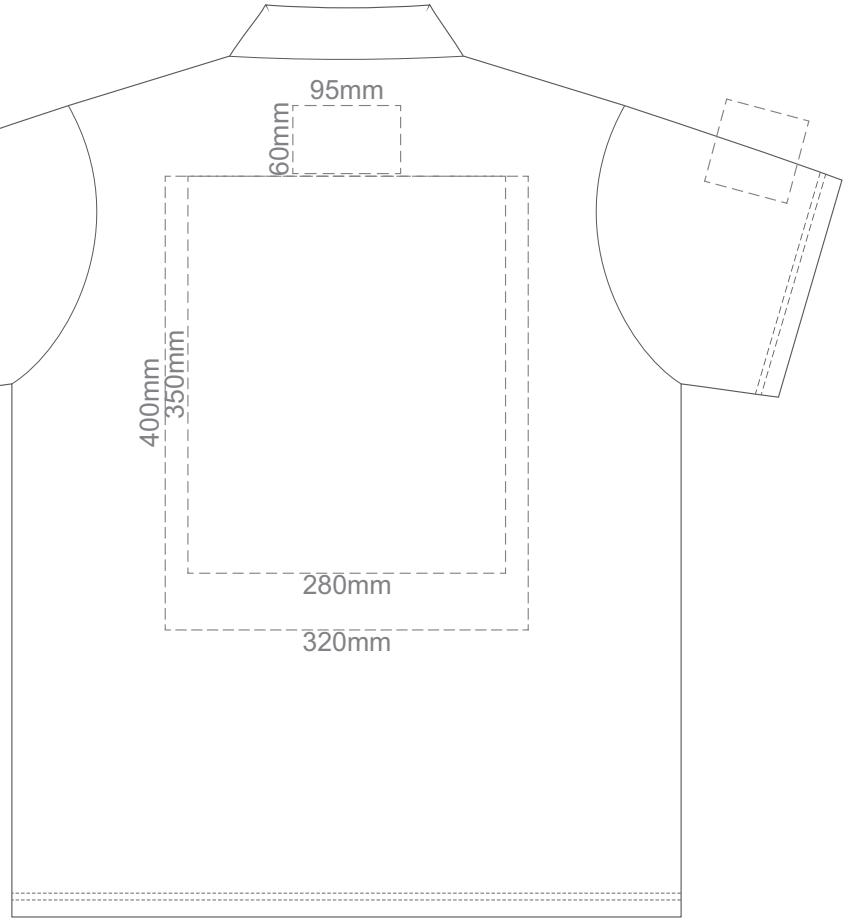

BACK ADULT XL