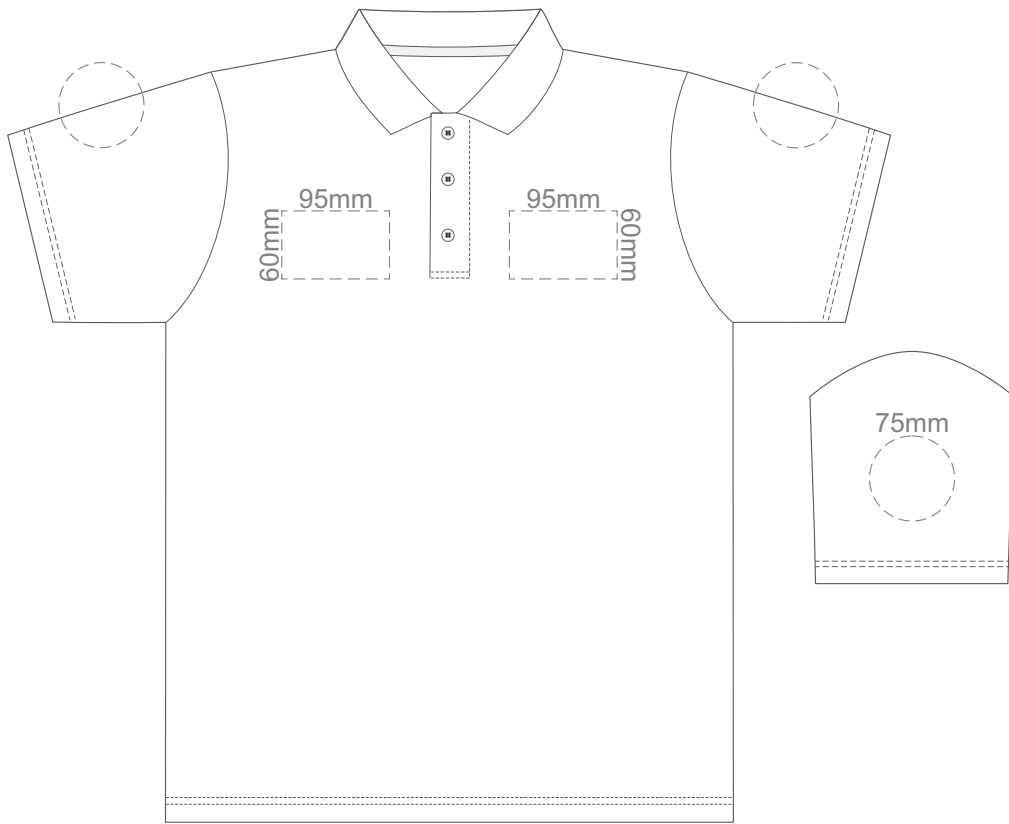

**FRONT ADULT SMALL**

**BACK ADULT SMALL**

Print area 280x200mm can be rotated to best suit.

15% of Actual Size  
Colourflex Transfer  
Faux Embroidery

**FRONT ADULT MEDIUM**

**BACK ADULT MEDIUM**

Print area 280x200mm can be rotated to best suit.

15% of Actual Size  
Colourflex Transfer  
Faux Embroidery

**FRONT ADULT LARGE**

**BACK ADULT LARGE**

Print area 280x200mm can be rotated to best suit.

15% of Actual Size  
Colourflex Transfer  
Faux Embroidery

FRONT ADULT XL

BACK ADULT XL

Print area 280x200mm can be rotated to best suit.

15% of Actual Size  
Colourflex Transfer  
Faux Embroidery

**FRONT ADULT XXL**

**BACK ADULT XXL**

Print area 280x200mm can be rotated to best suit.

15% of Actual Size  
Embroidery

**FRONT ADULT SMALL**

15% of Actual Size  
Embroidery

**FRONT ADULT MEDIUM**

15% of Actual Size  
Embroidery

FRONT ADULT LARGE

15% of Actual Size  
Embroidery

FRONT ADULT XL