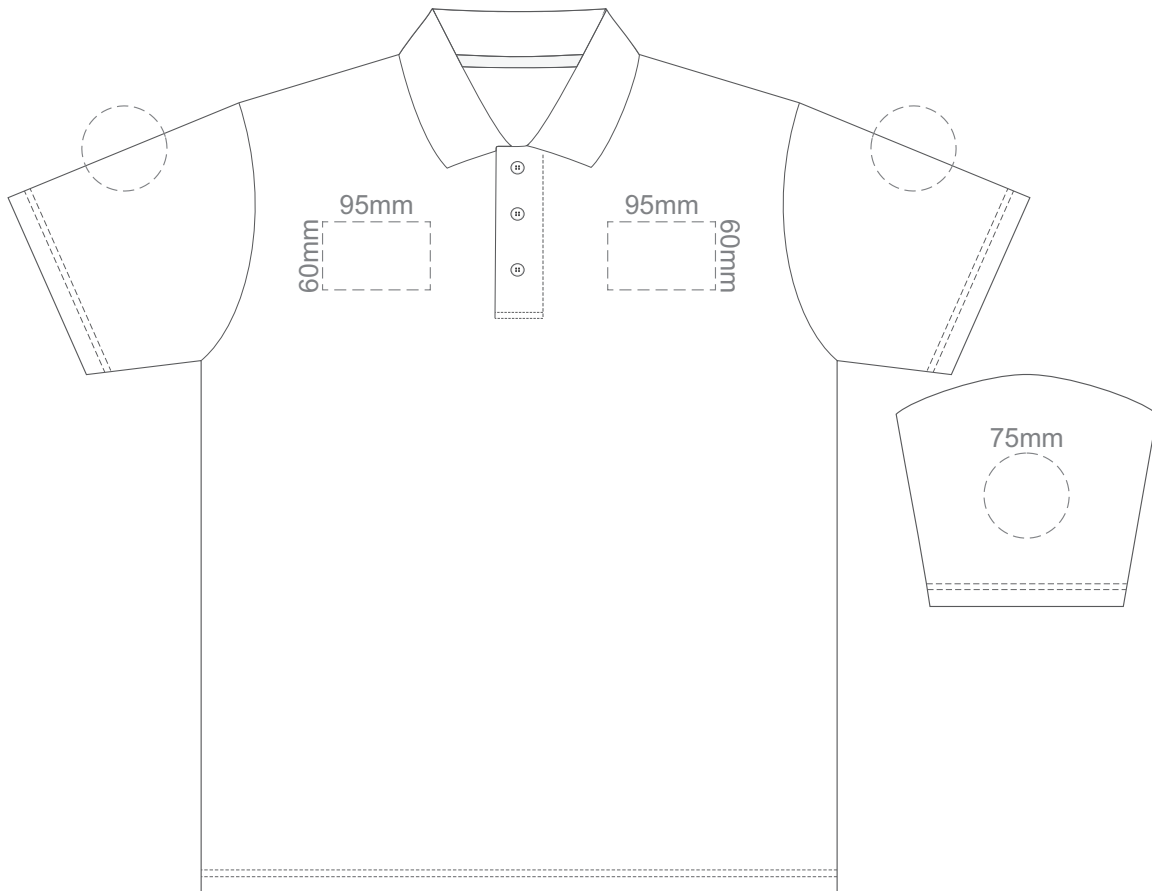

15% of Actual Size  
Colourflex Transfer  
Faux Embroidery

**FRONT ADULT LARGE**

**BACK ADULT LARGE**

Print area 280x200mm can be rotated to best suit.

15% of Actual Size  
Colourflex Transfer  
Faux Embroidery

FRONT ADULT XL

BACK ADULT XL

Print area 280x200mm can be rotated to best suit.

15% of Actual Size  
Colourflex Transfer  
Faux Embroidery

**FRONT ADULT XXL**

**BACK ADULT XXL**

Print area 280x200mm can be rotated to best suit.

15% of Actual Size  
Embroidery

**FRONT ADULT SMALL**

15% of Actual Size  
Embroidery

**FRONT ADULT MEDIUM**

15% of Actual Size  
Embroidery

FRONT ADULT LARGE

15% of Actual Size  
Embroidery

FRONT ADULT XL

15% of Actual Size  
Embroidery

FRONT ADULT XXL