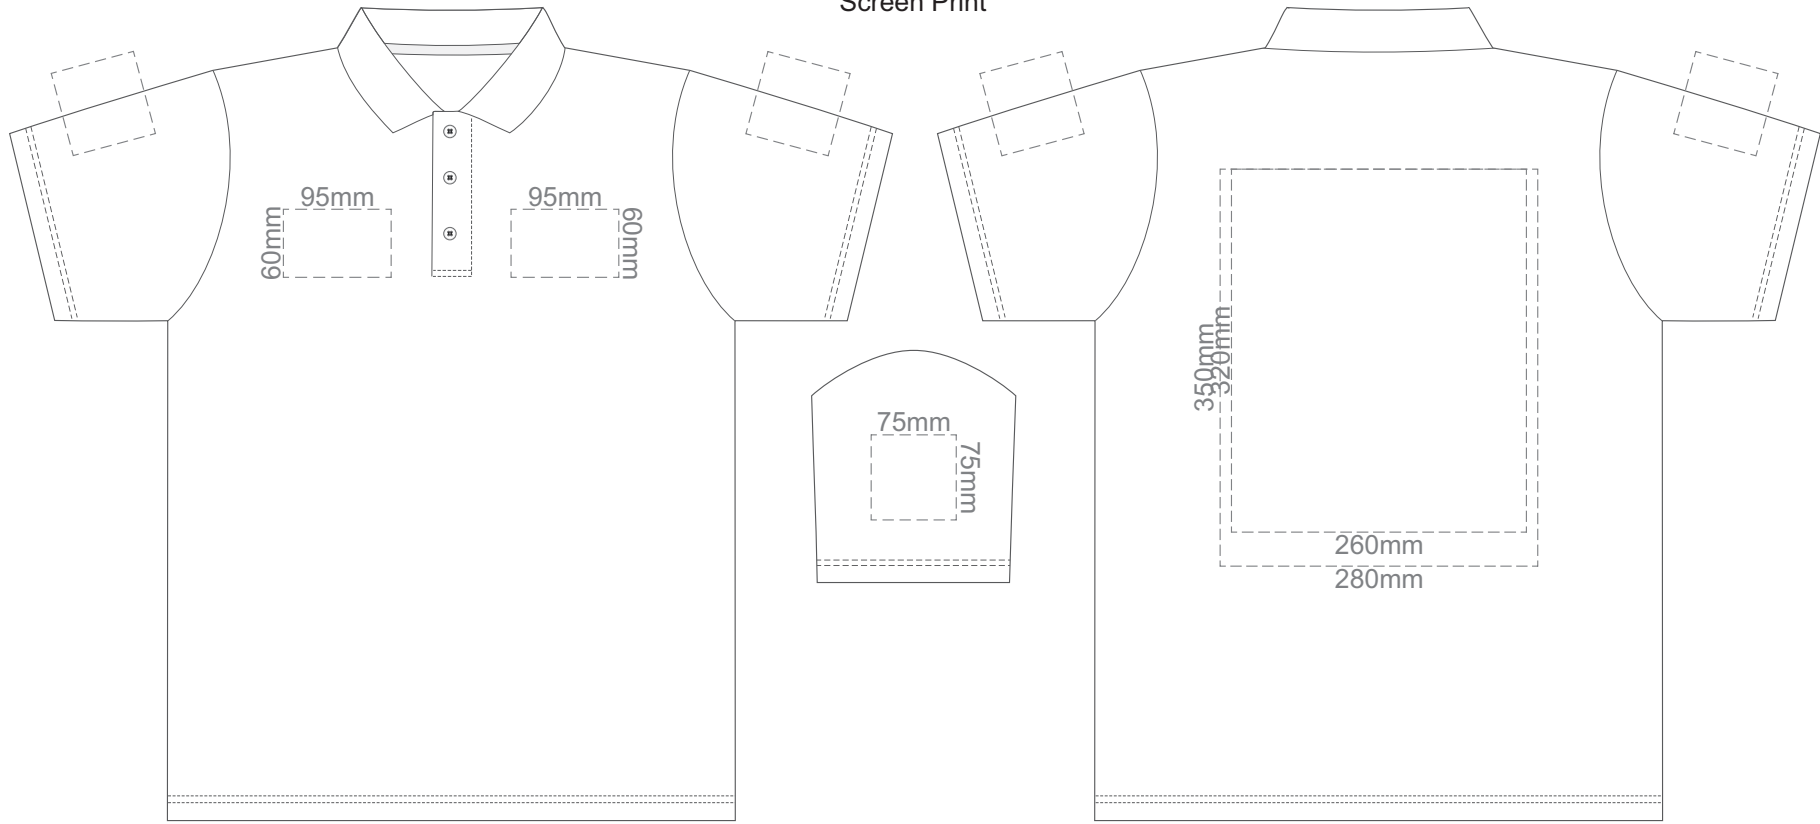

15% of Actual Size  
Screen Print

**FRONT ADULT SMALL**

**BACK ADULT SMALL**

15% of Actual Size  
Screen Print

**FRONT ADULT MEDIUM**

**BACK ADULT MEDIUM**

15% of Actual Size  
Screen Print

**FRONT ADULT LARGE**

**FRONT ADULT SMALL**

**BACK ADULT SMALL**

Print area 280x200mm can be rotated to best suit.

15% of Actual Size  
Colourflex Transfer  
Faux Embroidery

**FRONT ADULT MEDIUM**

**BACK ADULT MEDIUM**

Print area 280x200mm can be rotated to best suit.

15% of Actual Size  
Colourflex Transfer  
Faux Embroidery

**FRONT ADULT LARGE**

**BACK ADULT LARGE**

Print area 280x200mm can be rotated to best suit.

15% of Actual Size  
Colourflex Transfer  
Faux Embroidery

FRONT ADULT XL

BACK ADULT XL

Print area 280x200mm can be rotated to best suit.

15% of Actual Size  
Colourflex Transfer  
Faux Embroidery

**FRONT ADULT XXL**

**BACK ADULT XXL**

Print area 280x200mm can be rotated to best suit.