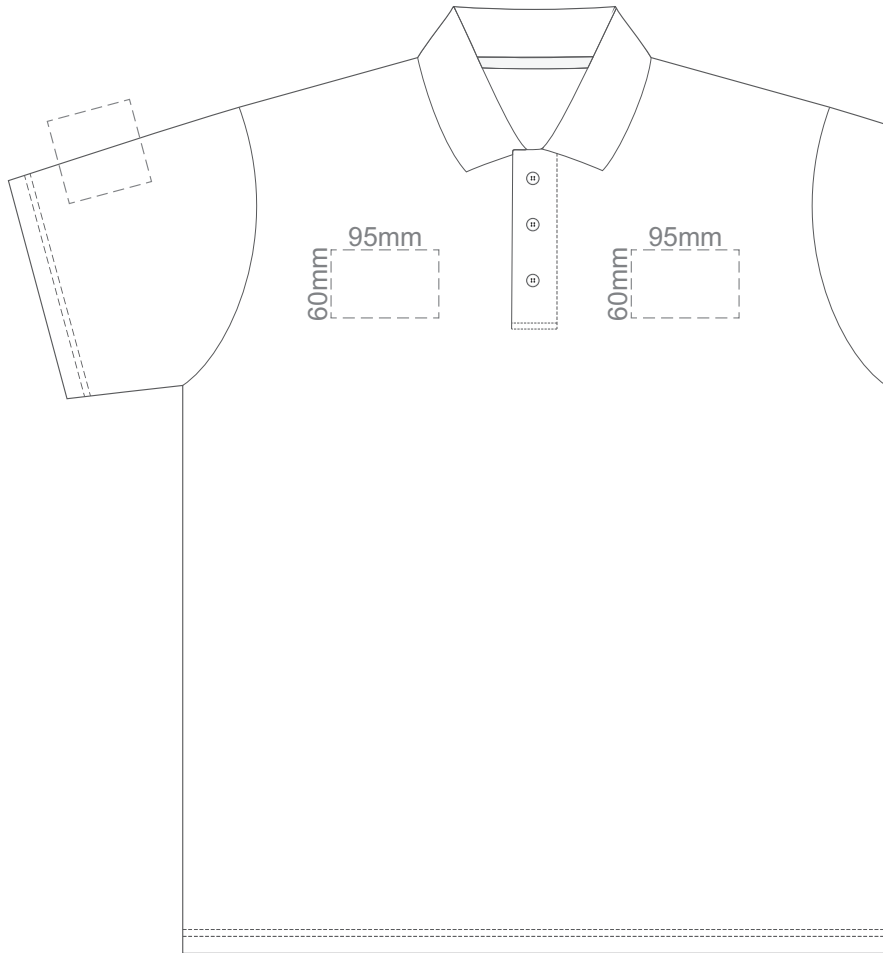

**BACK ADULT LARGE**

15% of Actual Size  
Screen Print

FRONT ADULT XL

BACK ADULT XL

15% of Actual Size  
Screen Print

FRONT ADULT XXL

BACK ADULT XXL

15% of Actual Size  
Colourflex Transfer  
Faux Embroidery

**FRONT ADULT SMALL**

**BACK ADULT SMALL**

Print area 280x200mm can be rotated to best suit.

15% of Actual Size  
Colourflex Transfer  
Faux Embroidery

**FRONT ADULT MEDIUM**

**BACK ADULT MEDIUM**

Print area 280x200mm can be rotated to best suit.

15% of Actual Size  
Colourflex Transfer  
Faux Embroidery

**FRONT ADULT LARGE**

**BACK ADULT LARGE**

Print area 280x200mm can be rotated to best suit.

15% of Actual Size  
Colourflex Transfer  
Faux Embroidery

FRONT ADULT XL

BACK ADULT XL

Print area 280x200mm can be rotated to best suit.

15% of Actual Size  
Colourflex Transfer  
Faux Embroidery

**FRONT ADULT XXL**

**BACK ADULT XXL**

Print area 280x200mm can be rotated to best suit.