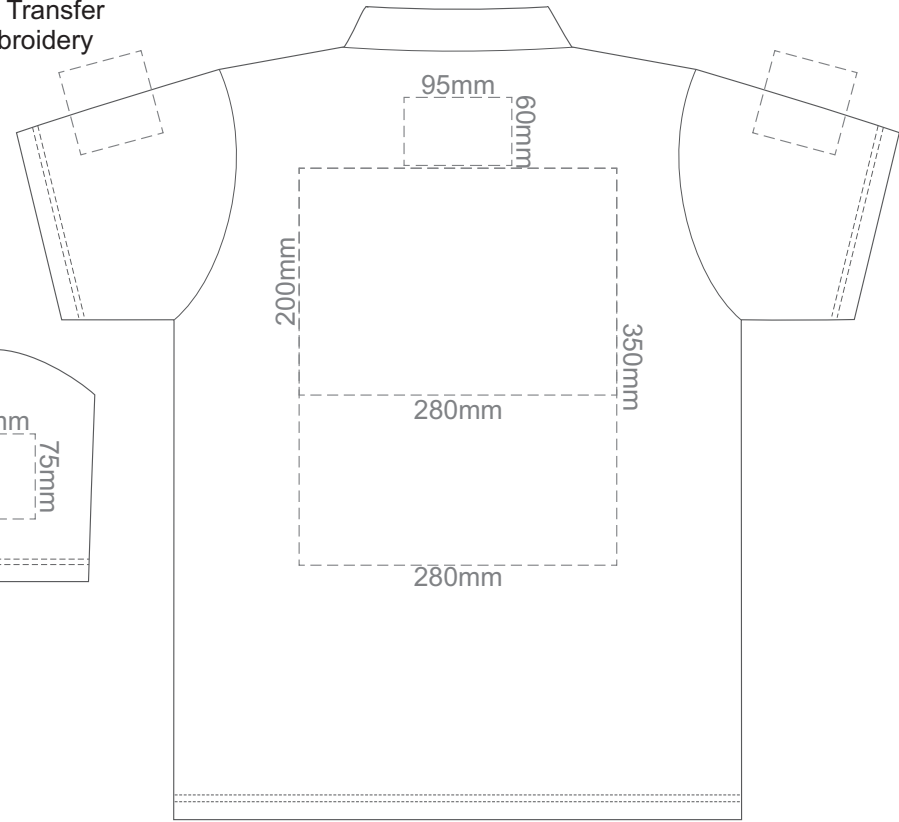

**BACK ADULT LARGE**

15% of Actual Size  
Screen Print

FRONT ADULT XL

BACK ADULT XL

15% of Actual Size  
Screen Print

FRONT ADULT XXL

BACK ADULT XXL

15% of Actual Size  
Colourflex Transfer  
Faux Embroidery

**FRONT ADULT SMALL**

**BACK ADULT SMALL**

Print area 280x200mm can be rotated to best suit.

15% of Actual Size  
Colourflex Transfer  
Faux Embroidery

**FRONT ADULT MEDIUM**

**BACK ADULT MEDIUM**

Print area 280x200mm can be rotated to best suit.

15% of Actual Size  
Colourflex Transfer  
Faux Embroidery

**FRONT ADULT LARGE**

**BACK ADULT LARGE**

Print area 280x200mm can be rotated to best suit.

15% of Actual Size  
Colourflex Transfer  
Faux Embroidery

FRONT ADULT XL

BACK ADULT XL

Print area 280x200mm can be rotated to best suit.

15% of Actual Size  
Colourflex Transfer  
Faux Embroidery

**FRONT ADULT XXL**

**BACK ADULT XXL**

Print area 280x200mm can be rotated to best suit.