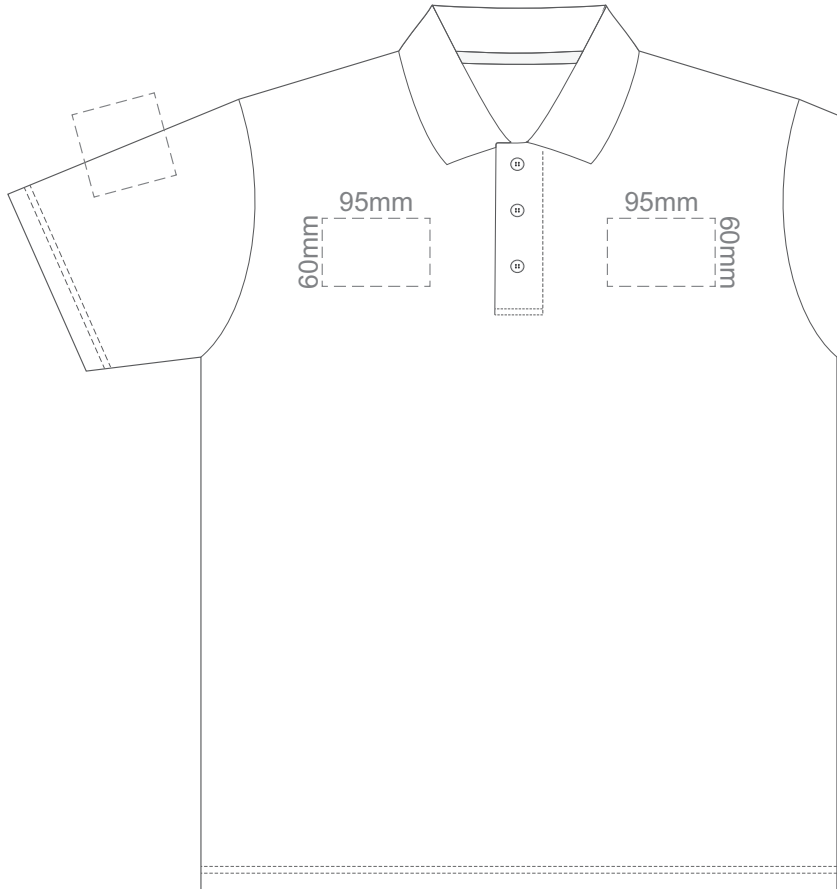

**BACK ADULT LARGE**

15% of Actual Size  
Screen Print

FRONT ADULT XL

BACK ADULT XL

15% of Actual Size  
Screen Print

FRONT ADULT XXL

BACK ADULT XXL

15% of Actual Size  
Colourflex Transfer  
Faux Embroidery

**FRONT ADULT SMALL**

**BACK ADULT SMALL**

Print area 280x200mm can be rotated to best suit.

15% of Actual Size  
Colourflex Transfer  
Faux Embroidery

**FRONT ADULT MEDIUM**

**BACK ADULT MEDIUM**

Print area 280x200mm can be rotated to best suit.

15% of Actual Size  
Colourflex Transfer  
Faux Embroidery

**FRONT ADULT LARGE**

**BACK ADULT LARGE**

Print area 280x200mm can be rotated to best suit.

15% of Actual Size  
Colourflex Transfer  
Faux Embroidery

FRONT ADULT XL

BACK ADULT XL

Print area 280x200mm can be rotated to best suit.

15% of Actual Size  
Colourflex Transfer  
Faux Embroidery

**FRONT ADULT XXL**

**BACK ADULT XXL**

Print area 280x200mm can be rotated to best suit.