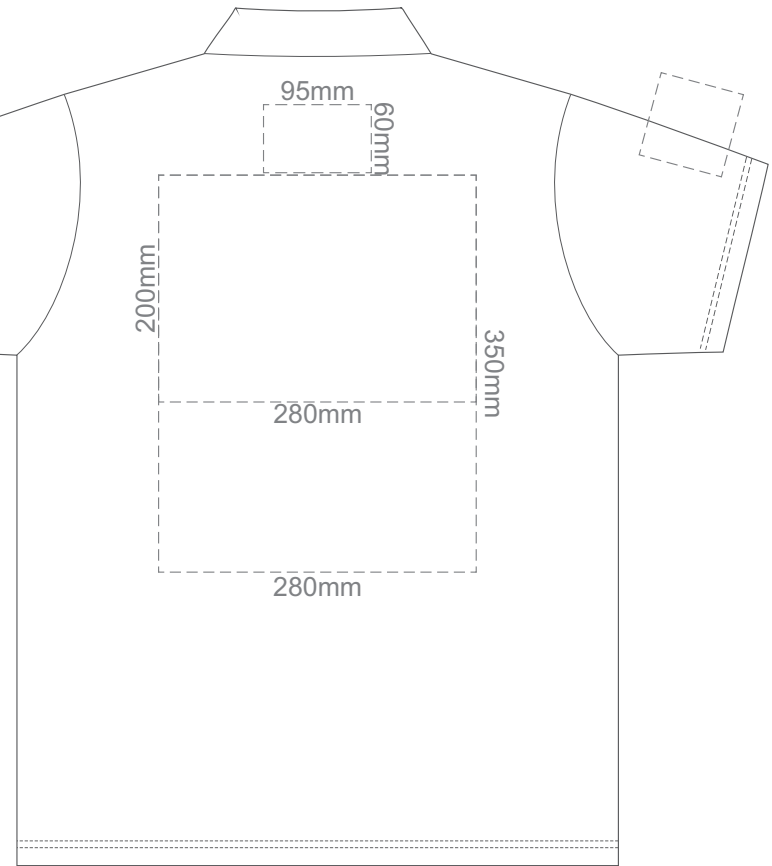

**BACK ADULT LARGE**

15% of Actual Size  
Screen Print

FRONT ADULT XL

BACK ADULT XL

15% of Actual Size  
Screen Print

FRONT ADULT XXL

BACK ADULT XXL

15% of Actual Size  
Colourflex Transfer  
Faux Embroidery

**FRONT ADULT SMALL**

**BACK ADULT SMALL**

Print area 280x200mm can be rotated to best suit.

15% of Actual Size  
Colourflex Transfer  
Faux Embroidery

**FRONT ADULT MEDIUM**

**BACK ADULT MEDIUM**

Print area 280x200mm can be rotated to best suit.

15% of Actual Size  
Colourflex Transfer  
Faux Embroidery

**FRONT ADULT LARGE**

**BACK ADULT LARGE**

Print area 280x200mm can be rotated to best suit.

15% of Actual Size  
Colourflex Transfer  
Faux Embroidery

FRONT ADULT XL

BACK ADULT XL

Print area 280x200mm can be rotated to best suit.

15% of Actual Size  
Colourflex Transfer  
Faux Embroidery

**FRONT ADULT XXL**

**BACK ADULT XXL**

Print area 280x200mm can be rotated to best suit.