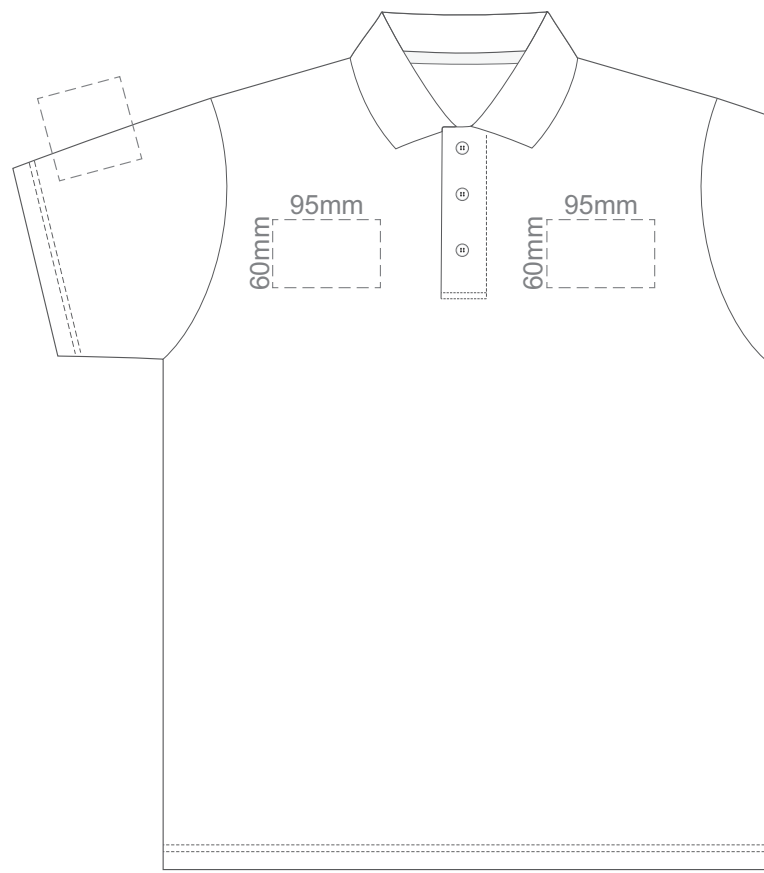

15% of Actual Size  
Screen Print

**FRONT ADULT SMALL**

**BACK ADULT SMALL**

15% of Actual Size  
Screen Print

**FRONT ADULT MEDIUM**

**BACK ADULT MEDIUM**

15% of Actual Size  
Screen Print

**FRONT ADULT LARGE**

**FRONT ADULT SMALL**

**BACK ADULT SMALL**

Print area 280x200mm can be rotated to best suit.

15% of Actual Size  
Colourflex Transfer  
Faux Embroidery

**FRONT ADULT MEDIUM**

**BACK ADULT MEDIUM**

Print area 280x200mm can be rotated to best suit.

15% of Actual Size  
Colourflex Transfer  
Faux Embroidery

**FRONT ADULT LARGE**

**BACK ADULT LARGE**

Print area 280x200mm can be rotated to best suit.

15% of Actual Size  
Colourflex Transfer  
Faux Embroidery

FRONT ADULT XL

BACK ADULT XL

Print area 280x200mm can be rotated to best suit.

15% of Actual Size  
Colourflex Transfer  
Faux Embroidery

**FRONT ADULT XXL**

**BACK ADULT XXL**

Print area 280x200mm can be rotated to best suit.