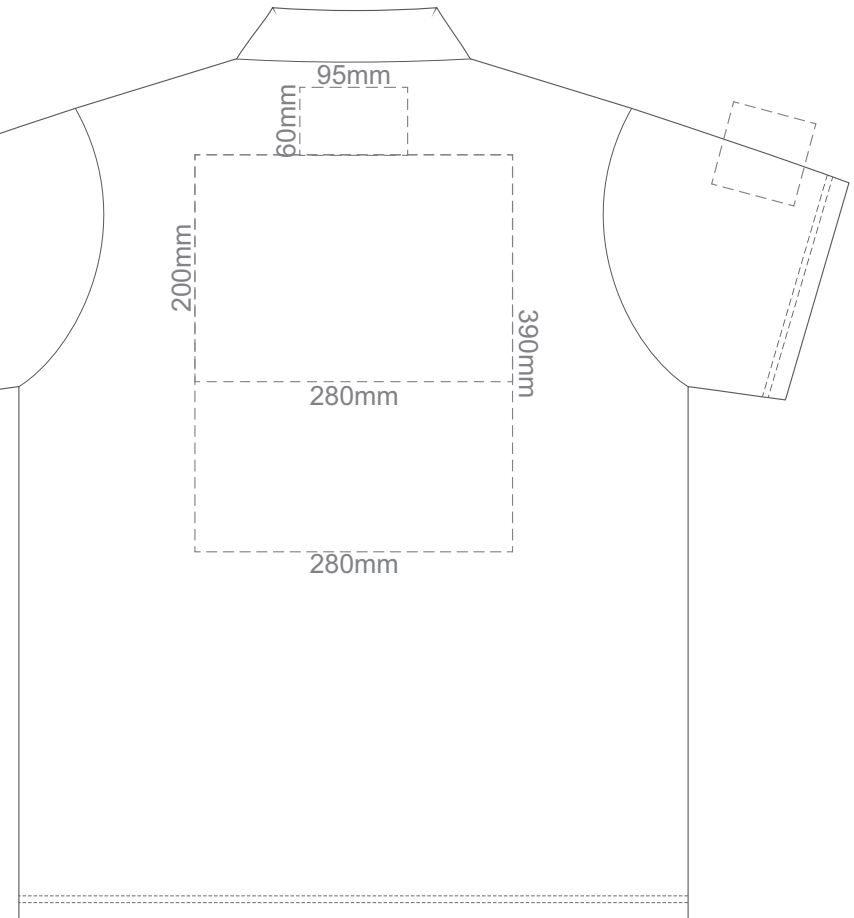

**FRONT ADULT SMALL**

**BACK ADULT SMALL**

Print area 280x200mm can be rotated to best suit.

15% of Actual Size  
Colourflex Transfer  
Faux Embroidery

**FRONT ADULT MEDIUM**

**BACK ADULT MEDIUM**

Print area 280x200mm can be rotated to best suit.

15% of Actual Size  
Colourflex Transfer  
Faux Embroidery

**FRONT ADULT LARGE**

**BACK ADULT LARGE**

Print area 280x200mm can be rotated to best suit.

15% of Actual Size  
Colourflex Transfer  
Faux Embroidery

FRONT ADULT XL

BACK ADULT XL

Print area 280x200mm can be rotated to best suit.

15% of Actual Size  
Colourflex Transfer  
Faux Embroidery

**FRONT ADULT XXL**

**BACK ADULT XXL**

Print area 280x200mm can be rotated to best suit.

15% of Actual Size  
Embroidery

FRONT ADULT XXL