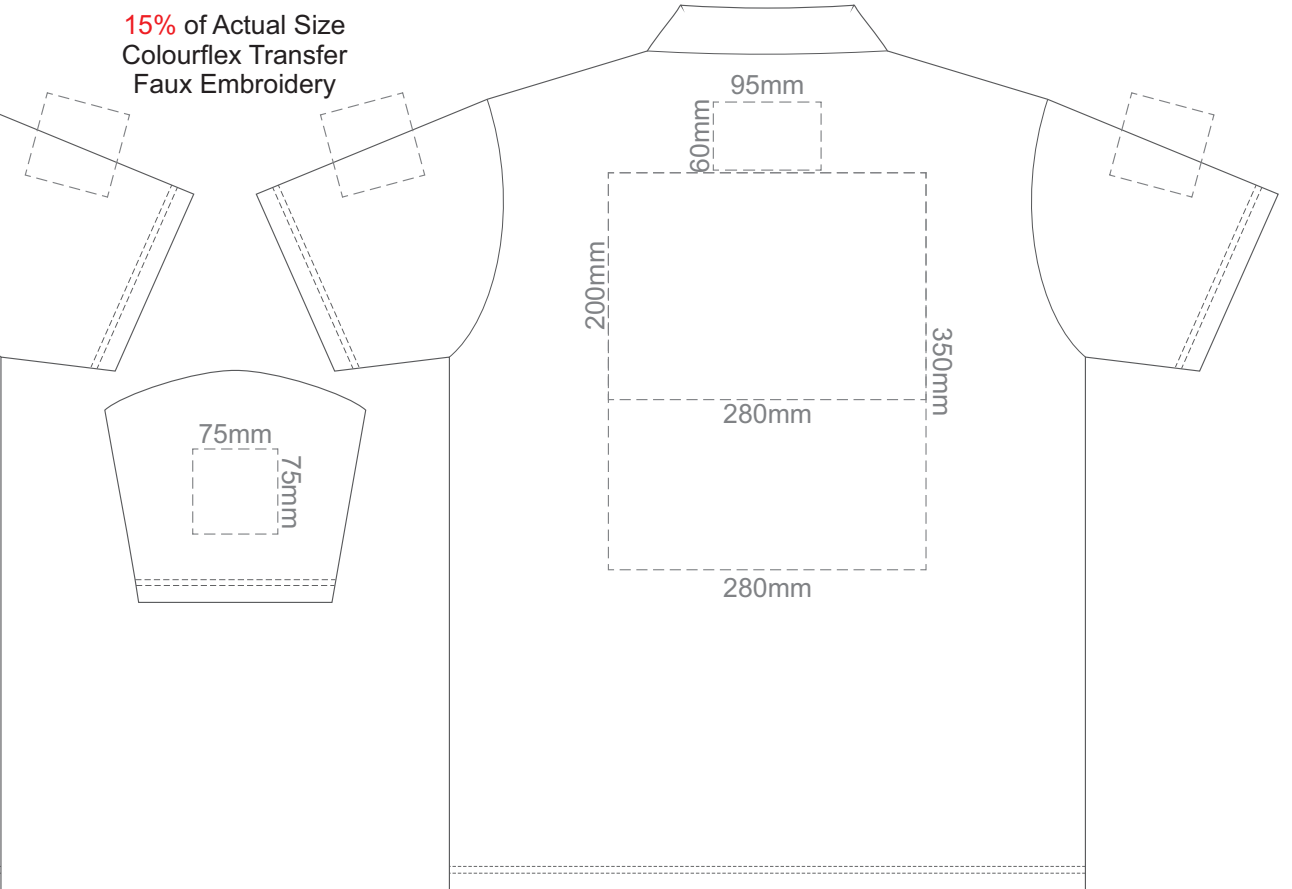

**BACK ADULT LARGE**

15% of Actual Size  
Screen Print

FRONT ADULT XL

BACK ADULT XL

15% of Actual Size  
Screen Print

FRONT ADULT XXL

BACK ADULT XXL

15% of Actual Size  
Colourflex Transfer  
Faux Embroidery

**FRONT ADULT SMALL**

**BACK ADULT SMALL**

Print area 280x200mm can be rotated to best suit.

15% of Actual Size  
Colourflex Transfer  
Faux Embroidery

**FRONT ADULT MEDIUM**

**BACK ADULT MEDIUM**

Print area 280x200mm can be rotated to best suit.

15% of Actual Size  
Colourflex Transfer  
Faux Embroidery

**FRONT ADULT LARGE**

**BACK ADULT LARGE**

Print area 280x200mm can be rotated to best suit.

15% of Actual Size  
Colourflex Transfer  
Faux Embroidery

FRONT ADULT XL

BACK ADULT XL

Print area 280x200mm can be rotated to best suit.

15% of Actual Size  
Colourflex Transfer  
Faux Embroidery

**FRONT ADULT XXL**

**BACK ADULT XXL**

Print area 280x200mm can be rotated to best suit.