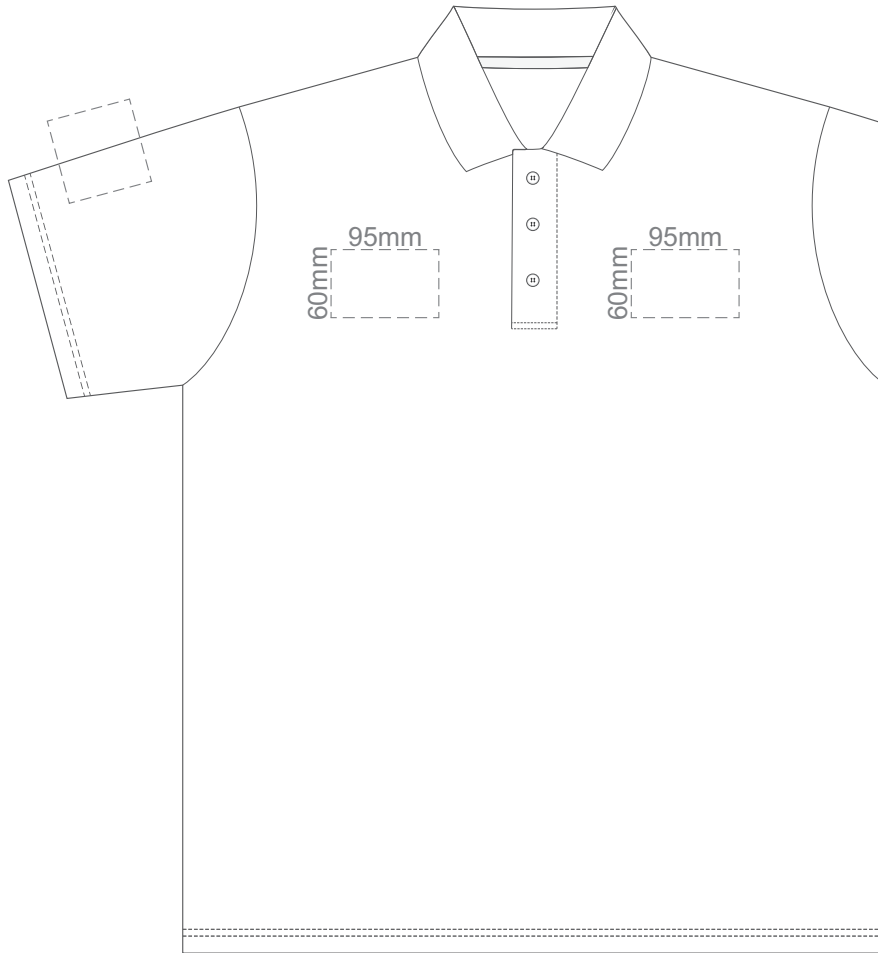

**FRONT ADULT SMALL**

**BACK ADULT SMALL**

Print area 280x200mm can be rotated to best suit.

15% of Actual Size  
Colourflex Transfer  
Faux Embroidery

**FRONT ADULT MEDIUM**

**BACK ADULT MEDIUM**

Print area 280x200mm can be rotated to best suit.

15% of Actual Size  
Colourflex Transfer  
Faux Embroidery

**FRONT ADULT LARGE**

**BACK ADULT LARGE**

Print area 280x200mm can be rotated to best suit.

15% of Actual Size  
Colourflex Transfer  
Faux Embroidery

FRONT ADULT XL

BACK ADULT XL

Print area 280x200mm can be rotated to best suit.

15% of Actual Size  
Colourflex Transfer  
Faux Embroidery

**FRONT ADULT XXL**

**BACK ADULT XXL**

Print area 280x200mm can be rotated to best suit.

15% of Actual Size  
Embroidery

**FRONT ADULT SMALL**

15% of Actual Size  
Embroidery

**FRONT ADULT MEDIUM**

15% of Actual Size  
Embroidery

FRONT ADULT LARGE

15% of Actual Size  
Embroidery

FRONT ADULT XL