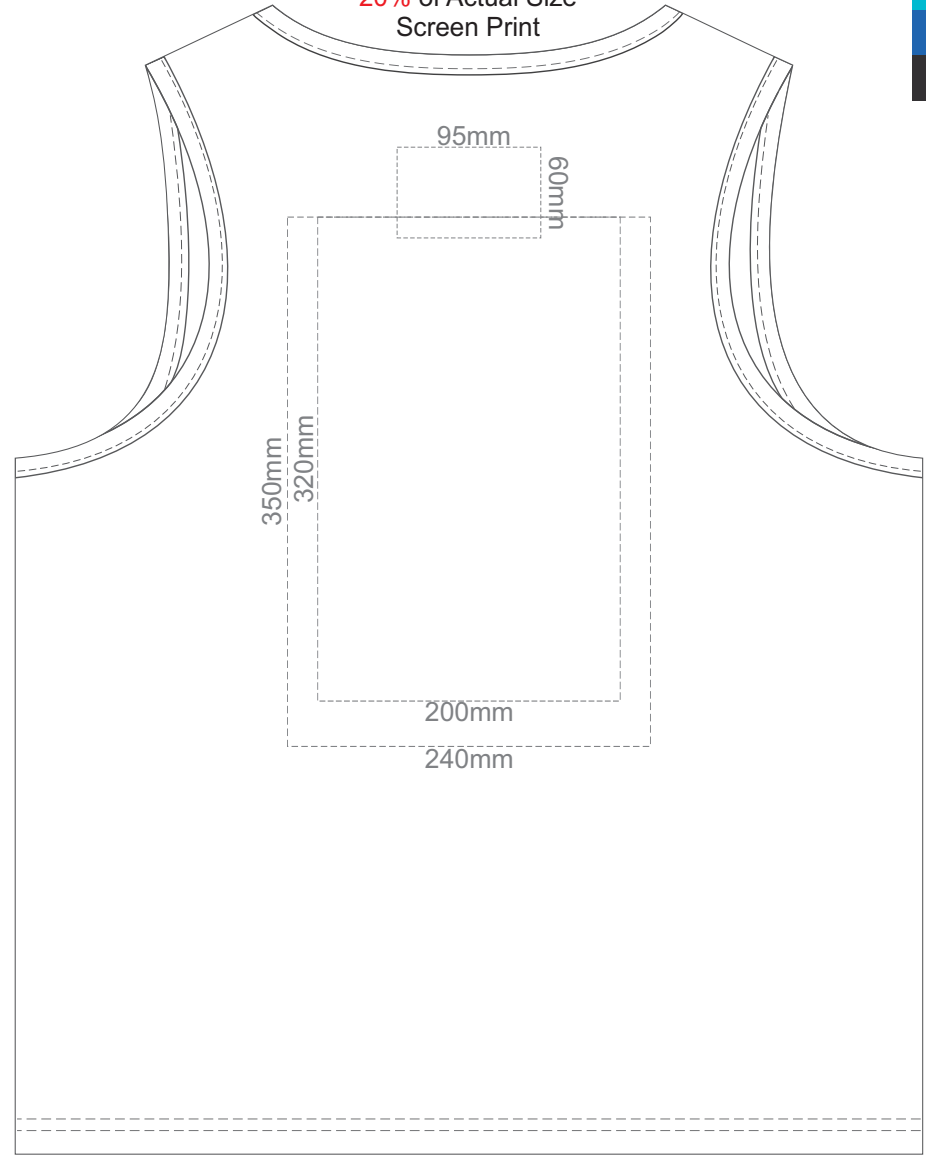

20% of Actual Size
Screen Print

FRONT MEN'S LARGE

20% of Actual Size
Screen Print

BACK MEN'S LARGE

20% of Actual Size
Screen Print

FRONT MEN'S EXTRA LARGE

20% of Actual Size
Screen Print

BACK MEN'S EXTRA LARGE

20% of Actual Size
Screen Print

FRONT MEN'S XXL

20% of Actual Size
Screen Print

BACK MEN'S EXTRA XXL

20% of Actual Size
Screen Print

FRONT MEN'S 3XL

20% of Actual Size
Screen Print

BACK MEN'S EXTRA 3XL

20% of Actual Size
Colourflex Transfer

FRONT MEN'S SMALL

BACK MEN'S SMALL

20% of Actual Size
Colourflex Transfer

FRONT MEN'S MEDIUM

BACK MEN'S MEDIUM

20% of Actual Size
Colourflex Transfer

FRONT MEN'S LARGE