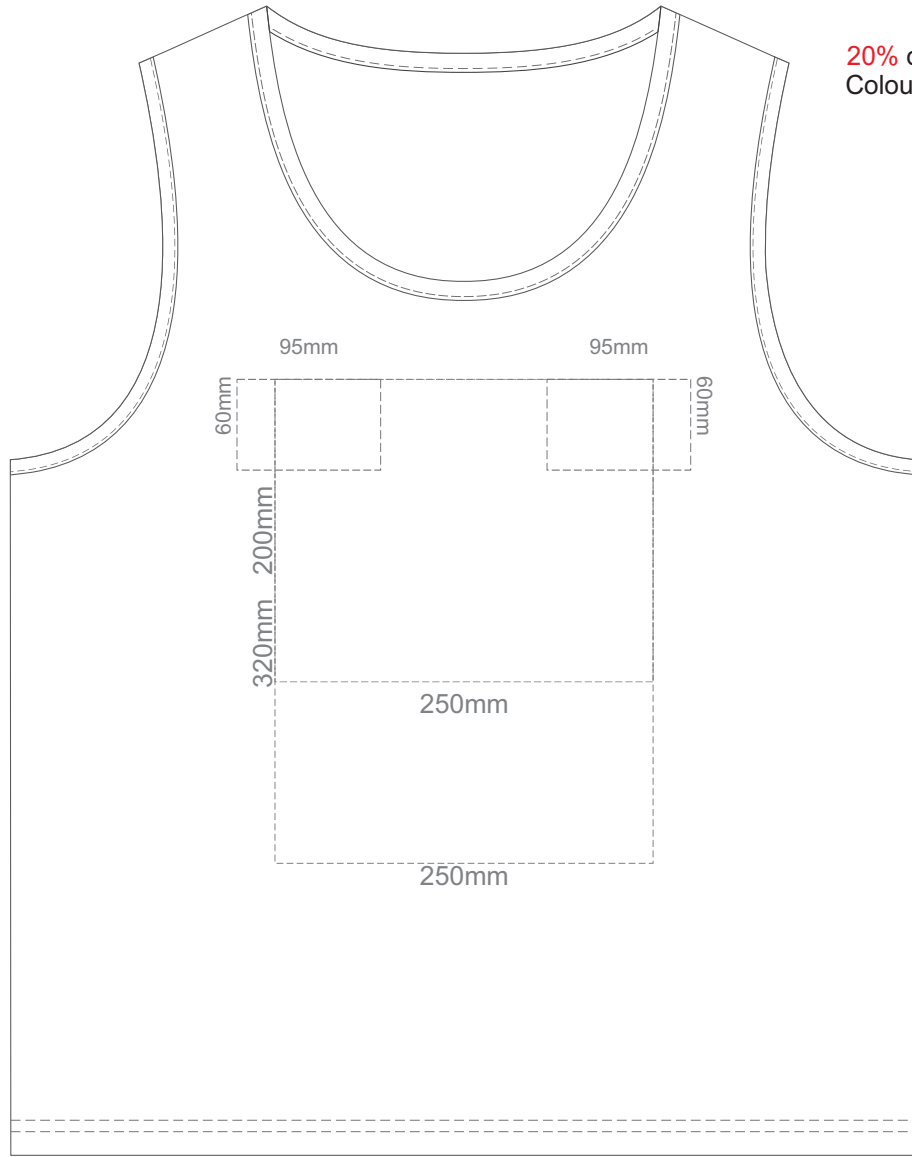

20% of Actual Size
Colourflex Transfer

FRONT MEN'S SMALL

BACK MEN'S SMALL

20% of Actual Size
Colourflex Transfer

FRONT MEN'S MEDIUM

BACK MEN'S MEDIUM

20% of Actual Size
Colourflex Transfer

FRONT MEN'S LARGE

BACK MEN'S LARGE

20% of Actual Size
Colourflex Transfer

FRONT MEN'S EXTRA LARGE

BACK MEN'S EXTRA LARGE

20% of Actual Size
Colourflex Transfer

FRONT MEN'S XXL

BACK MEN'S EXTRA XXL

20% of Actual Size
Colourflex Transfer