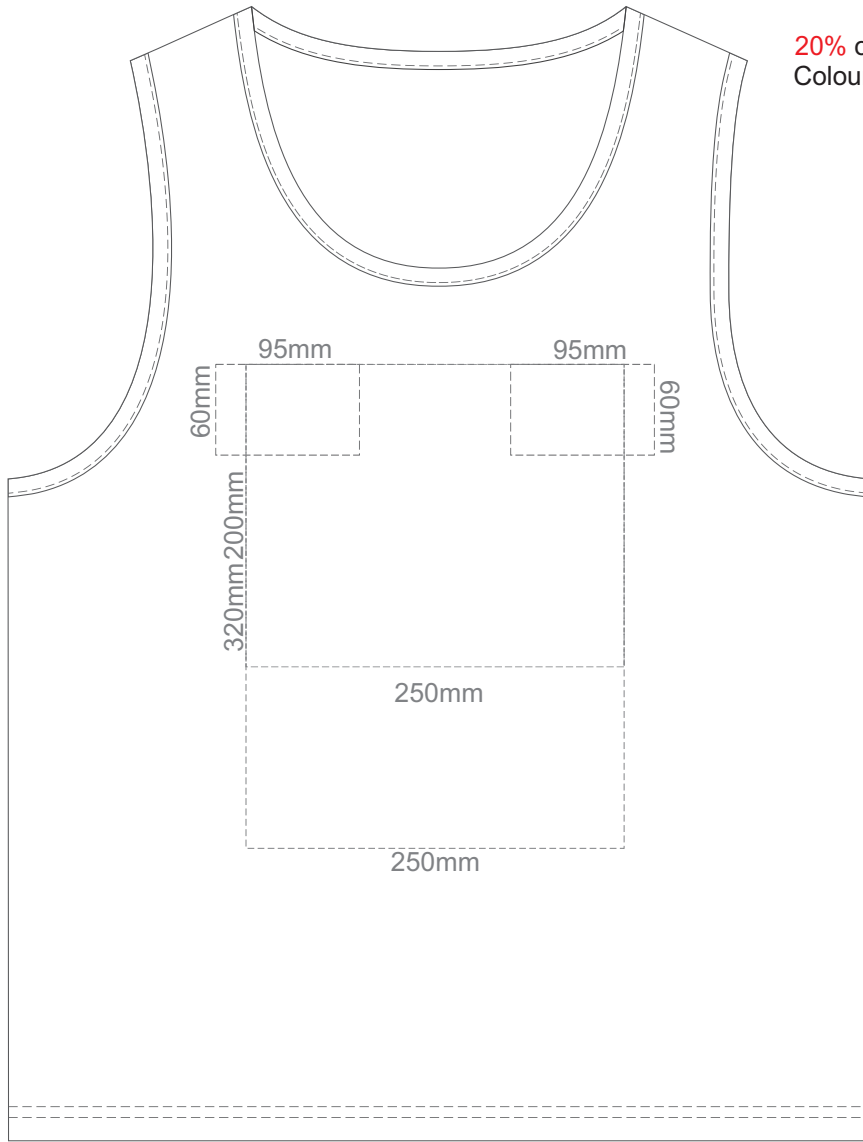

20% of Actual Size
Colourflex Transfer

FRONT MEN'S SMALL

BACK MEN'S SMALL

20% of Actual Size
Colourflex Transfer

FRONT MEN'S MEDIUM

BACK MEN'S MEDIUM

20% of Actual Size
Colourflex Transfer

FRONT MEN'S LARGE

BACK MEN'S LARGE

20% of Actual Size
Colourflex Transfer

FRONT MEN'S EXTRA LARGE

BACK MEN'S EXTRA LARGE

20% of Actual Size
Colourflex Transfer

FRONT MEN'S XXL

BACK MEN'S EXTRA XXL

20% of Actual Size
Colourflex Transfer