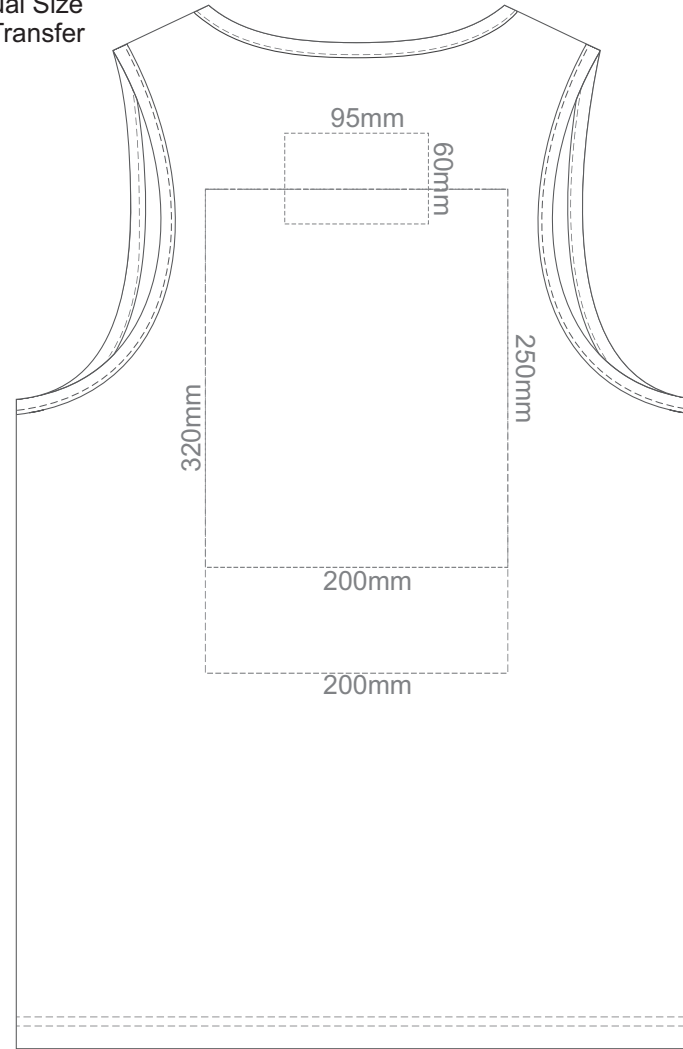

20% of Actual Size
Screen Print

FRONT MEN'S XXL

20% of Actual Size
Screen Print

BACK MEN'S EXTRA XXL

20% of Actual Size
Screen Print

FRONT MEN'S 3XL

20% of Actual Size
Screen Print

BACK MEN'S EXTRA 3XL

20% of Actual Size
Colourflex Transfer

FRONT MEN'S SMALL

BACK MEN'S SMALL

20% of Actual Size
Colourflex Transfer

FRONT MEN'S MEDIUM

BACK MEN'S MEDIUM

20% of Actual Size
Colourflex Transfer

FRONT MEN'S LARGE

BACK MEN'S LARGE

20% of Actual Size
Colourflex Transfer

FRONT MEN'S EXTRA LARGE

BACK MEN'S EXTRA LARGE

20% of Actual Size
Colourflex Transfer

FRONT MEN'S XXL

BACK MEN'S EXTRA XXL

20% of Actual Size
Colourflex Transfer