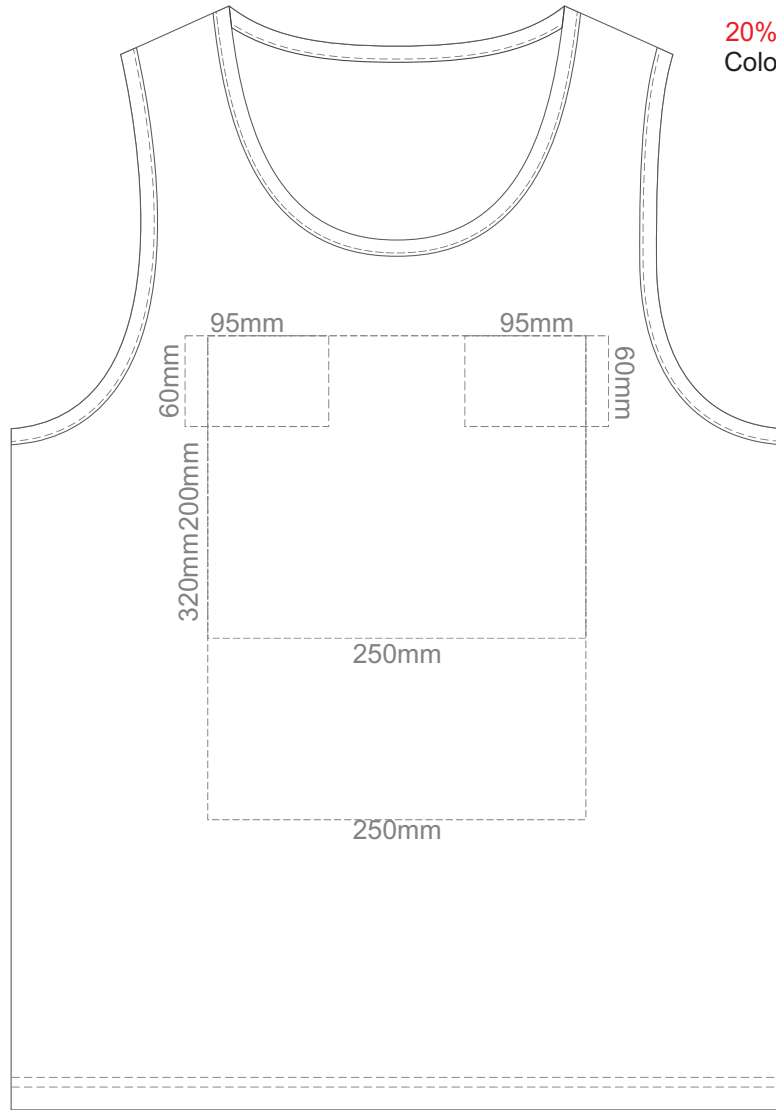

20% of Actual Size
Colourflex Transfer

FRONT MEN'S SMALL

BACK MEN'S SMALL

20% of Actual Size
Colourflex Transfer

FRONT MEN'S MEDIUM

BACK MEN'S MEDIUM

20% of Actual Size
Colourflex Transfer

FRONT MEN'S LARGE

BACK MEN'S LARGE

20% of Actual Size
Colourflex Transfer

FRONT MEN'S EXTRA LARGE

BACK MEN'S EXTRA LARGE

20% of Actual Size
Colourflex Transfer

FRONT MEN'S XXL

BACK MEN'S EXTRA XXL

20% of Actual Size
Colourflex Transfer