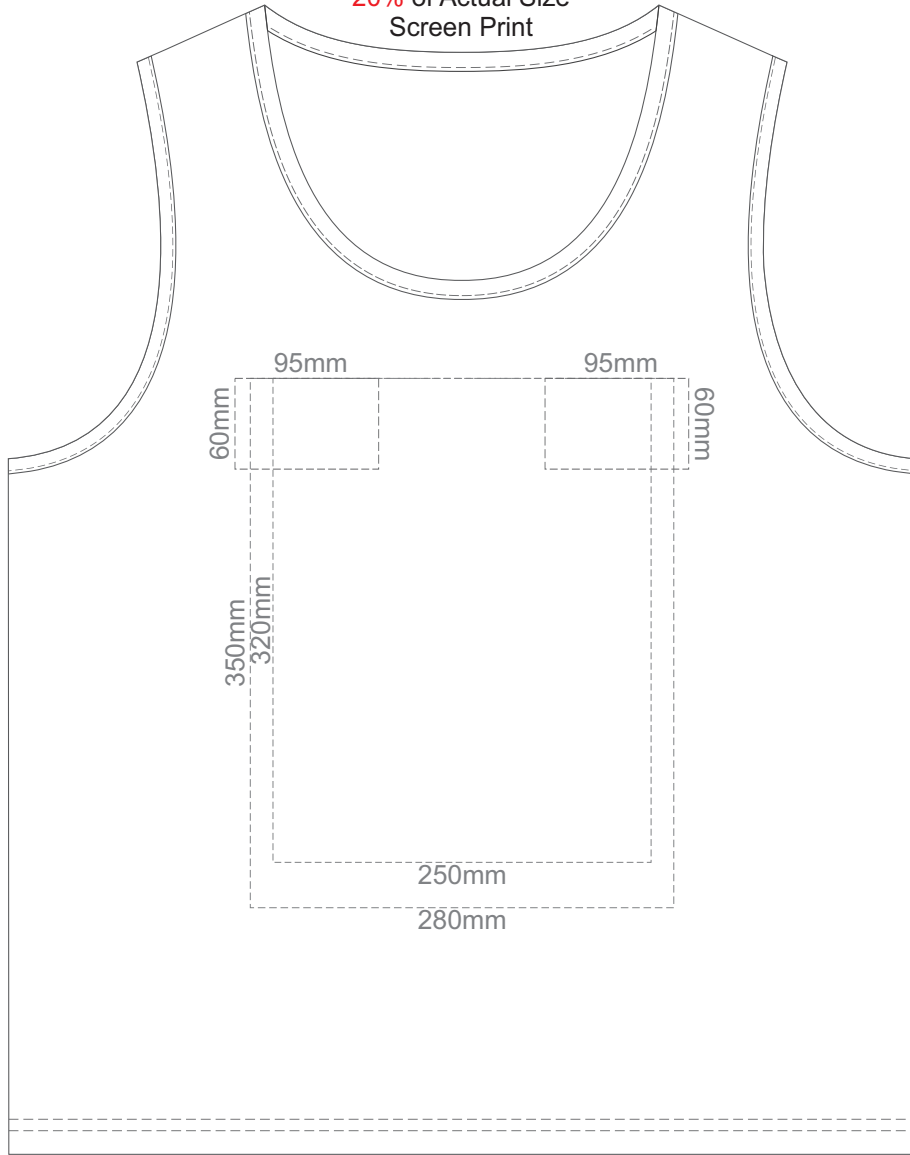

20% of Actual Size
Screen Print

FRONT MEN'S LARGE

20% of Actual Size
Screen Print

BACK MEN'S LARGE

20% of Actual Size
Screen Print

FRONT MEN'S EXTRA LARGE

20% of Actual Size
Screen Print

BACK MEN'S EXTRA LARGE

20% of Actual Size
Screen Print

FRONT MEN'S XXL

20% of Actual Size
Screen Print

BACK MEN'S EXTRA XXL

20% of Actual Size
Screen Print

FRONT MEN'S 3XL

20% of Actual Size
Screen Print

BACK MEN'S EXTRA 3XL

20% of Actual Size
Colourflex Transfer

FRONT MEN'S SMALL

BACK MEN'S SMALL

20% of Actual Size
Colourflex Transfer

FRONT MEN'S MEDIUM

BACK MEN'S MEDIUM

20% of Actual Size
Colourflex Transfer

FRONT MEN'S LARGE

BACK MEN'S LARGE

20% of Actual Size
Colourflex Transfer

FRONT MEN'S EXTRA LARGE

BACK MEN'S EXTRA LARGE

20% of Actual Size
Colourflex Transfer

FRONT MEN'S XXL

BACK MEN'S EXTRA XXL

20% of Actual Size
Colourflex Transfer