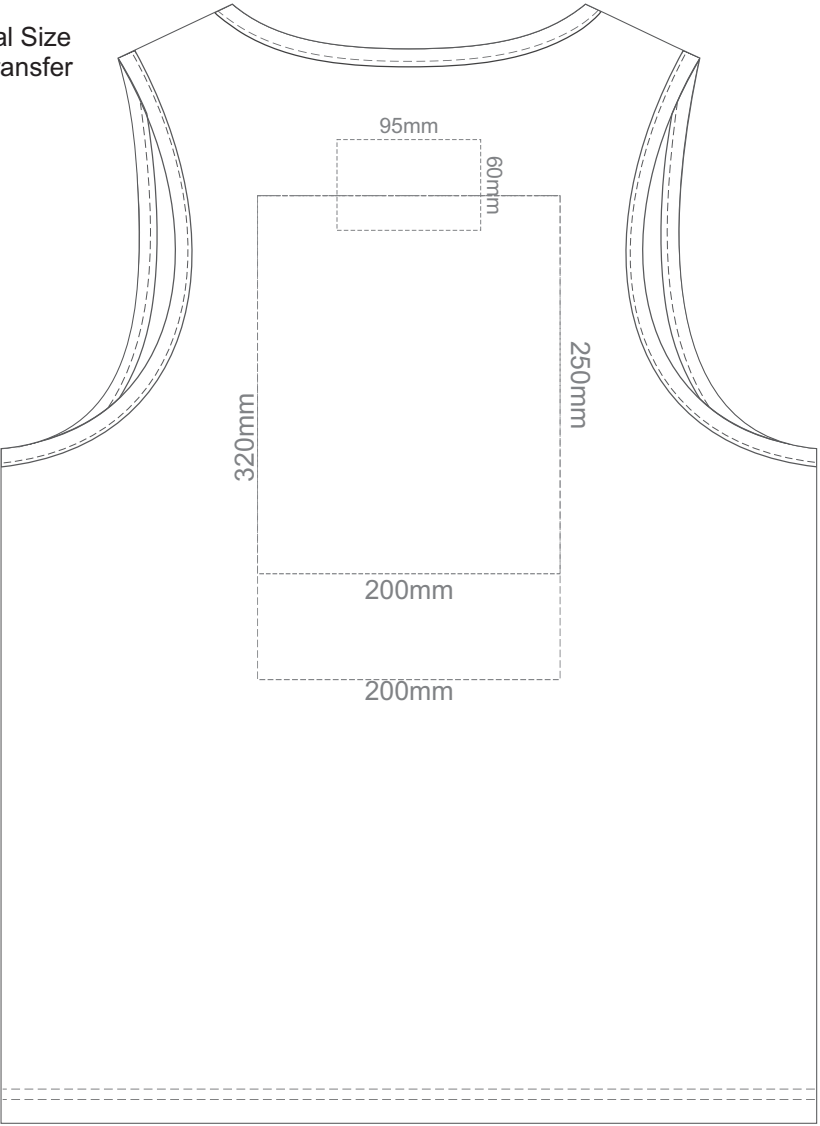

20% of Actual Size
Colourflex Transfer

FRONT MEN'S SMALL

BACK MEN'S SMALL

20% of Actual Size
Colourflex Transfer

FRONT MEN'S MEDIUM

BACK MEN'S MEDIUM

20% of Actual Size
Colourflex Transfer

FRONT MEN'S LARGE

BACK MEN'S LARGE

20% of Actual Size
Colourflex Transfer

FRONT MEN'S EXTRA LARGE

BACK MEN'S EXTRA LARGE

20% of Actual Size
Colourflex Transfer

FRONT MEN'S XXL

BACK MEN'S EXTRA XXL

20% of Actual Size
Colourflex Transfer