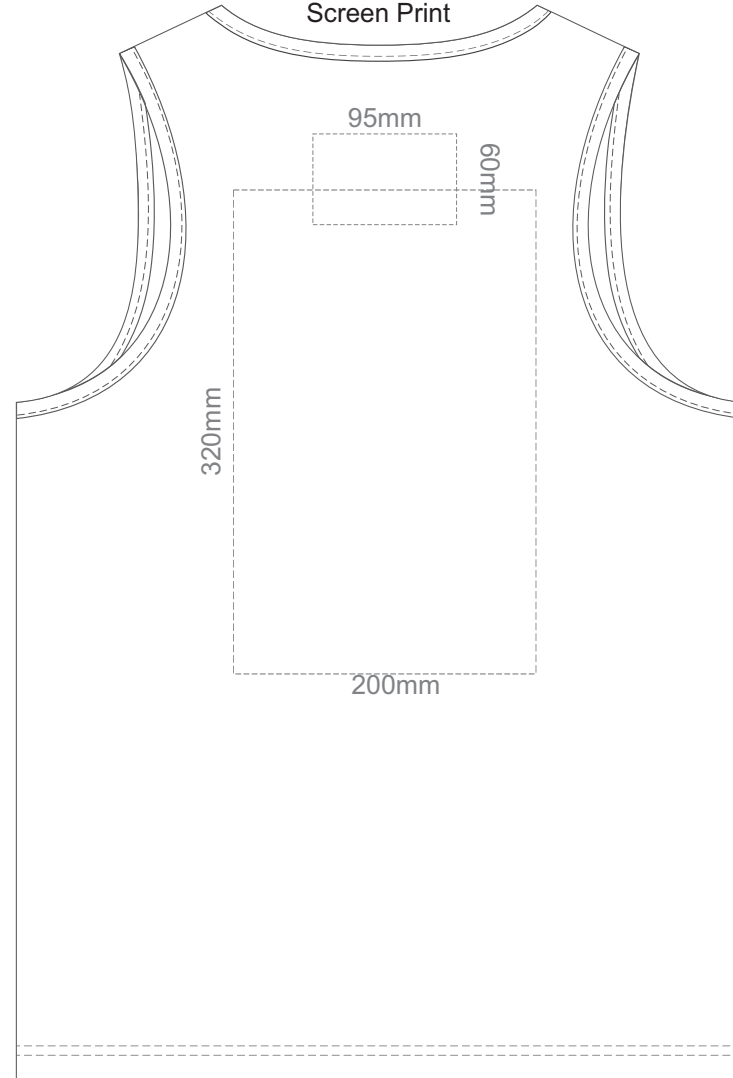

20% of Actual Size
Screen Print

FRONT MEN'S SMALL

20% of Actual Size
Screen Print

BACK MEN'S SMALL

20% of Actual Size
Screen Print

FRONT MEN'S MEDIUM

20% of Actual Size
Screen Print

BACK MEN'S MEDIUM

20% of Actual Size
Screen Print

FRONT MEN'S LARGE

20% of Actual Size
Screen Print

BACK MEN'S LARGE

20% of Actual Size
Screen Print

FRONT MEN'S EXTRA LARGE

20% of Actual Size
Screen Print

BACK MEN'S EXTRA LARGE

20% of Actual Size
Screen Print

FRONT MEN'S XXL

20% of Actual Size
Screen Print

BACK MEN'S EXTRA XXL

20% of Actual Size
Screen Print

FRONT MEN'S 3XL

20% of Actual Size
Screen Print

BACK MEN'S EXTRA 3XL

20% of Actual Size
Colourflex Transfer

FRONT MEN'S SMALL

BACK MEN'S SMALL

20% of Actual Size
Colourflex Transfer

FRONT MEN'S MEDIUM

BACK MEN'S MEDIUM

20% of Actual Size
Colourflex Transfer

FRONT MEN'S LARGE