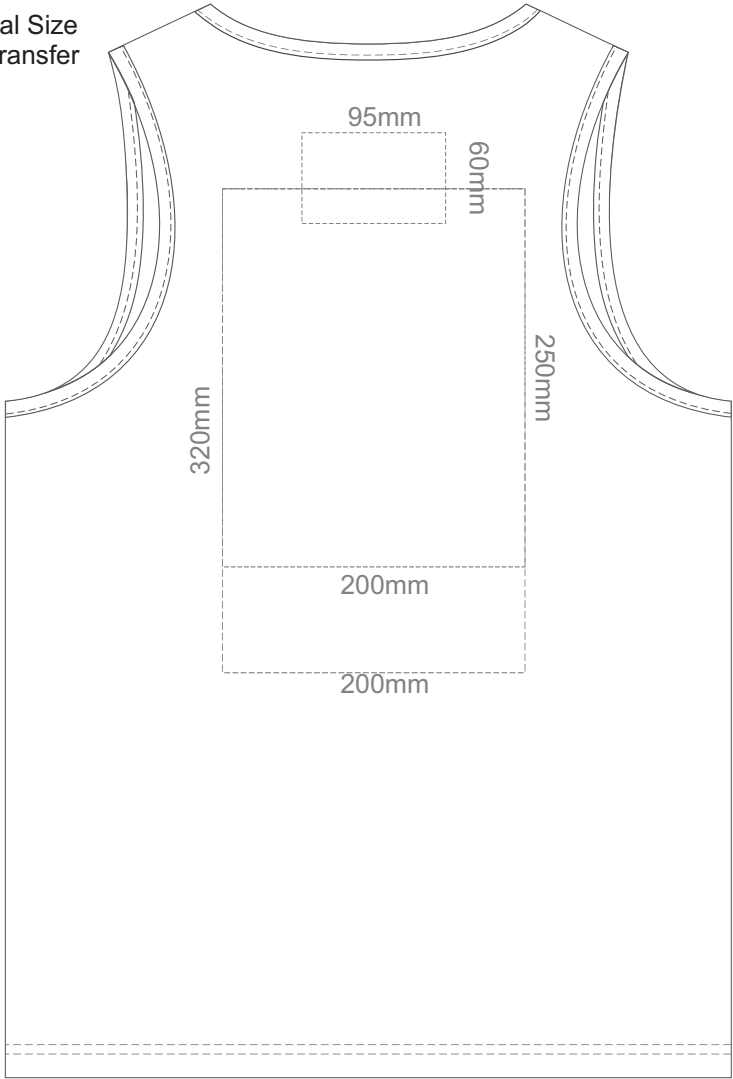

20% of Actual Size
Colourflex Transfer

FRONT MEN'S SMALL

BACK MEN'S SMALL

20% of Actual Size
Colourflex Transfer

FRONT MEN'S MEDIUM

BACK MEN'S MEDIUM

20% of Actual Size
Colourflex Transfer

FRONT MEN'S LARGE

BACK MEN'S LARGE

20% of Actual Size
Colourflex Transfer

FRONT MEN'S EXTRA LARGE

BACK MEN'S EXTRA LARGE

20% of Actual Size
Colourflex Transfer

FRONT MEN'S XXL

BACK MEN'S EXTRA XXL

20% of Actual Size
Colourflex Transfer