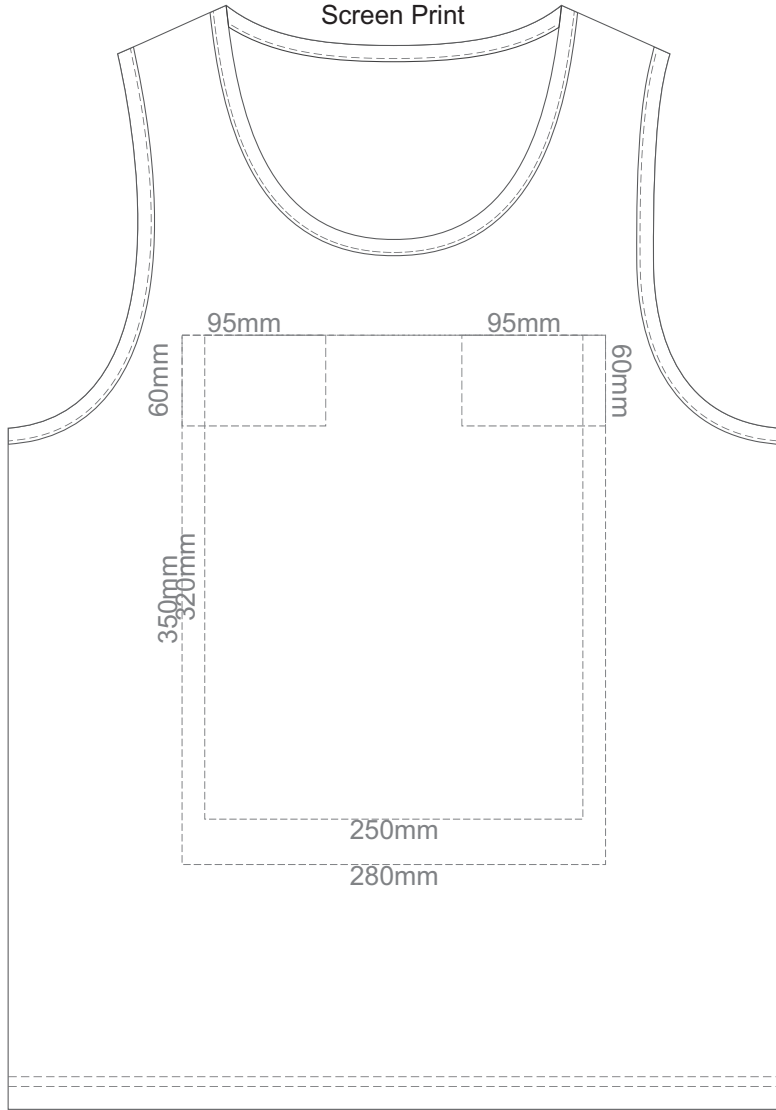

20% of Actual Size
Screen Print

FRONT MEN'S SMALL

20% of Actual Size
Screen Print

BACK MEN'S SMALL

20% of Actual Size
Screen Print

FRONT MEN'S MEDIUM

20% of Actual Size
Screen Print

BACK MEN'S MEDIUM

20% of Actual Size
Screen Print

FRONT MEN'S LARGE

20% of Actual Size
Screen Print

BACK MEN'S LARGE

20% of Actual Size
Screen Print

FRONT MEN'S EXTRA LARGE

20% of Actual Size
Screen Print

BACK MEN'S EXTRA LARGE

20% of Actual Size
Screen Print

FRONT MEN'S XXL

20% of Actual Size
Screen Print

BACK MEN'S EXTRA XXL

20% of Actual Size
Screen Print

FRONT MEN'S 3XL

20% of Actual Size
Screen Print

BACK MEN'S EXTRA 3XL

20% of Actual Size
Colourflex Transfer

FRONT MEN'S SMALL

BACK MEN'S SMALL

20% of Actual Size
Colourflex Transfer

FRONT MEN'S MEDIUM

BACK MEN'S MEDIUM

20% of Actual Size
Colourflex Transfer

FRONT MEN'S LARGE