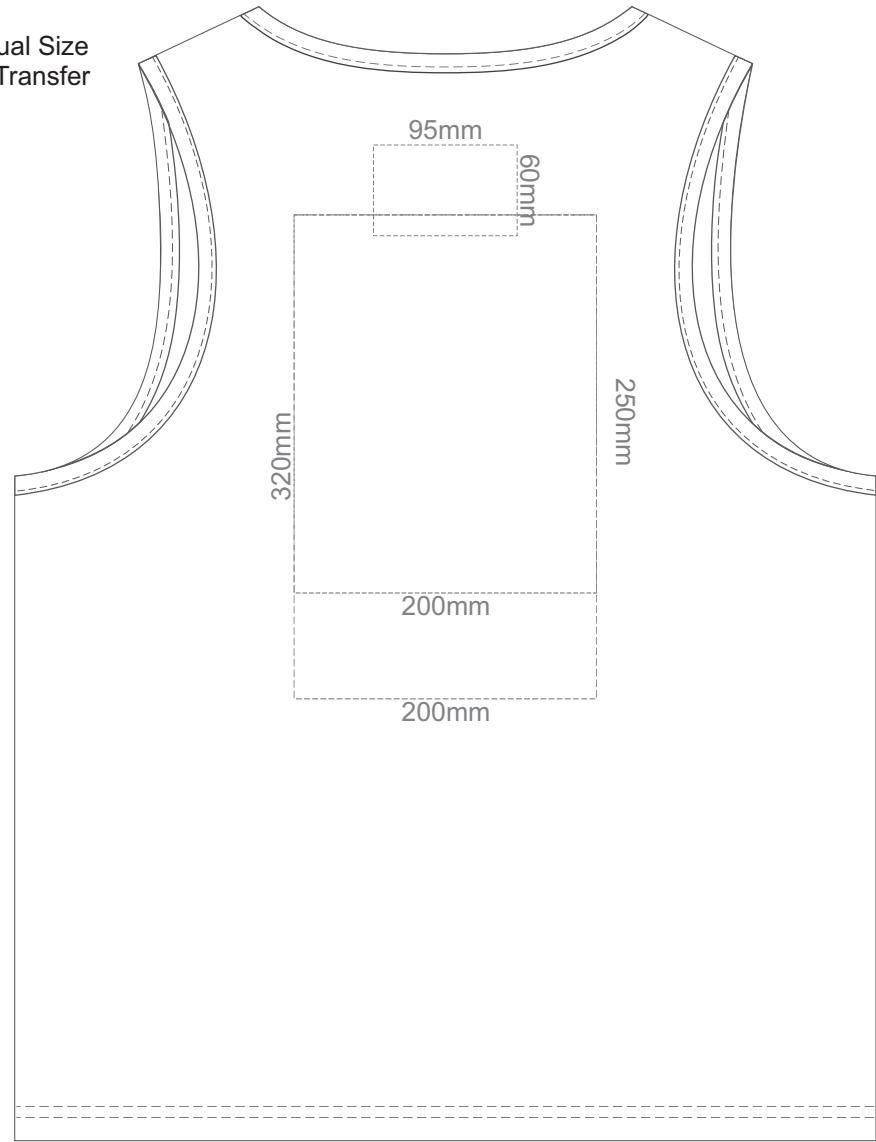

BACK MEN'S LARGE

20% of Actual Size
Colourflex Transfer

FRONT MEN'S EXTRA LARGE

BACK MEN'S EXTRA LARGE

20% of Actual Size
Colourflex Transfer

FRONT MEN'S XXL

BACK MEN'S EXTRA XXL

20% of Actual Size
Colourflex Transfer