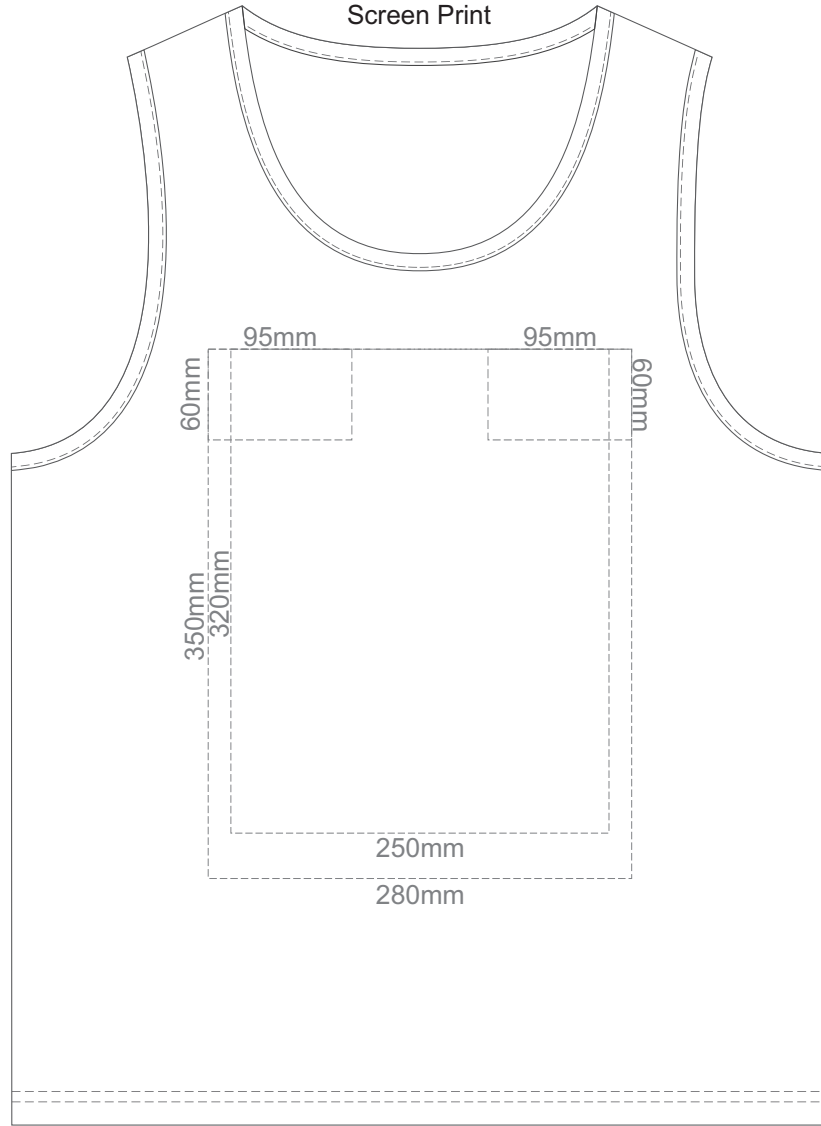

20% of Actual Size
Screen Print

FRONT MEN'S SMALL

20% of Actual Size
Screen Print

BACK MEN'S SMALL

20% of Actual Size
Screen Print

FRONT MEN'S MEDIUM

20% of Actual Size
Screen Print

BACK MEN'S MEDIUM

20% of Actual Size
Screen Print

FRONT MEN'S LARGE

20% of Actual Size
Screen Print

BACK MEN'S LARGE

20% of Actual Size
Screen Print

FRONT MEN'S EXTRA LARGE

20% of Actual Size
Screen Print

BACK MEN'S EXTRA LARGE

20% of Actual Size
Screen Print

FRONT MEN'S XXL

20% of Actual Size
Screen Print

BACK MEN'S EXTRA XXL

20% of Actual Size
Screen Print

FRONT MEN'S 3XL

20% of Actual Size
Screen Print

BACK MEN'S EXTRA 3XL

20% of Actual Size
Colourflex Transfer

FRONT MEN'S SMALL

BACK MEN'S SMALL

20% of Actual Size
Colourflex Transfer

FRONT MEN'S MEDIUM

BACK MEN'S MEDIUM

20% of Actual Size
Colourflex Transfer

FRONT MEN'S LARGE