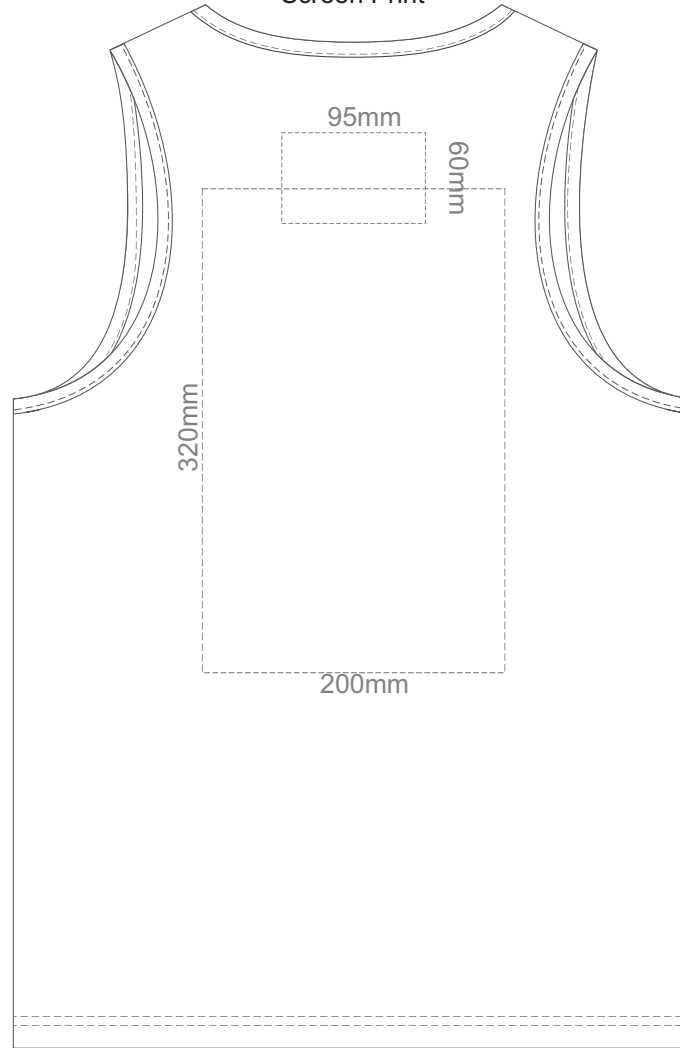

20% of Actual Size
Screen Print

FRONT MEN'S SMALL

20% of Actual Size
Screen Print

BACK MEN'S SMALL

20% of Actual Size
Screen Print

FRONT MEN'S MEDIUM

20% of Actual Size
Screen Print

BACK MEN'S MEDIUM

20% of Actual Size
Screen Print

FRONT MEN'S LARGE

20% of Actual Size
Screen Print

BACK MEN'S LARGE

20% of Actual Size
Screen Print

FRONT MEN'S EXTRA LARGE

20% of Actual Size
Screen Print

BACK MEN'S EXTRA LARGE

20% of Actual Size
Screen Print

FRONT MEN'S XXL

20% of Actual Size
Screen Print

BACK MEN'S EXTRA XXL

20% of Actual Size
Screen Print

FRONT MEN'S 3XL

20% of Actual Size
Screen Print

BACK MEN'S EXTRA 3XL

20% of Actual Size
Colourflex Transfer

FRONT MEN'S SMALL

BACK MEN'S SMALL

20% of Actual Size
Colourflex Transfer

FRONT MEN'S MEDIUM

BACK MEN'S MEDIUM

20% of Actual Size
Colourflex Transfer

FRONT MEN'S LARGE