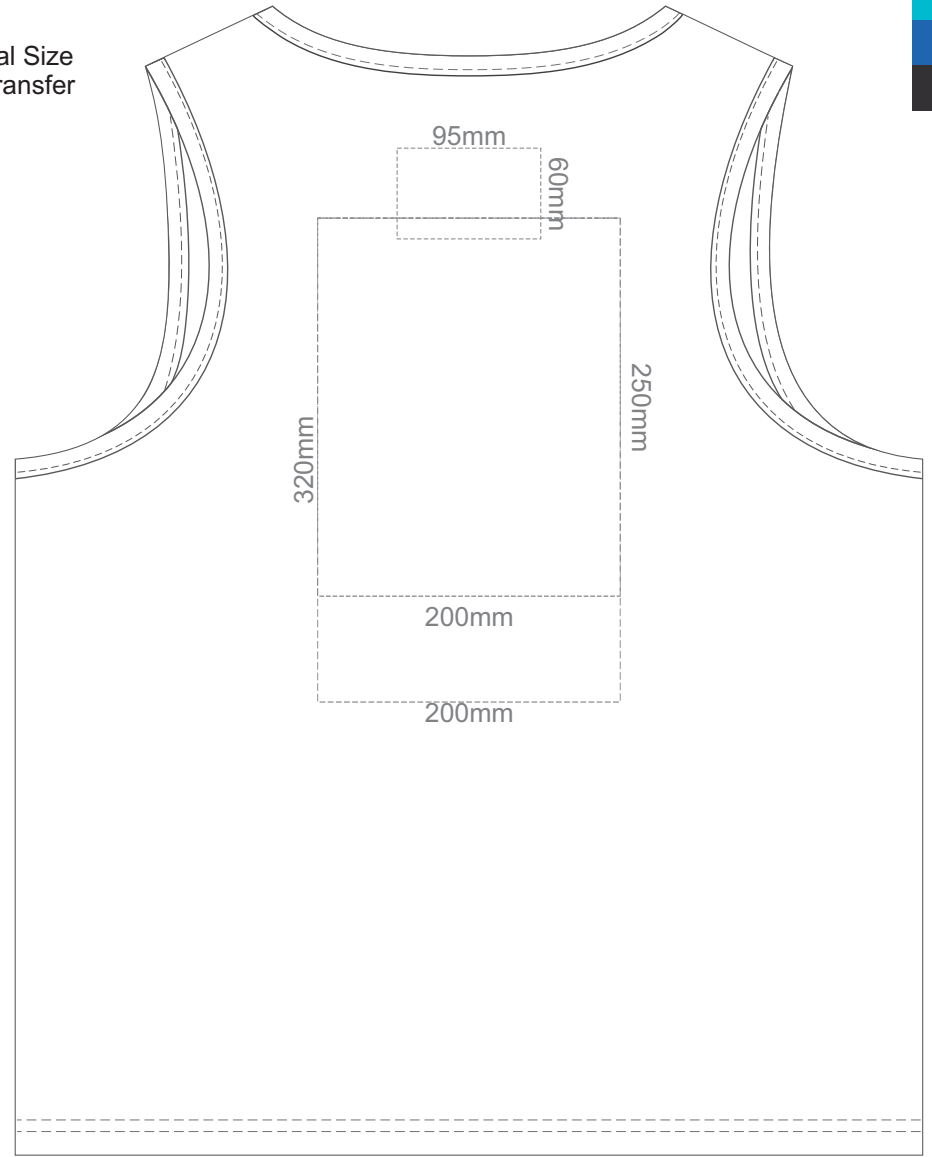

BACK MEN'S EXTRA XXL

BACK MEN'S EXTRA 3XL