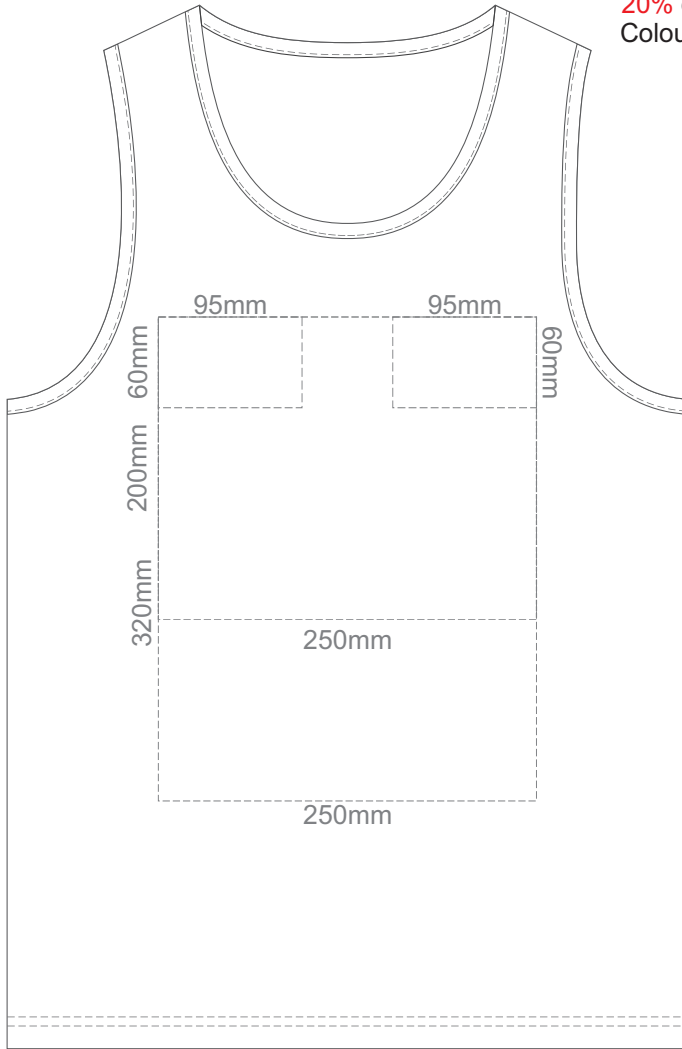

20% of Actual Size
Screen Print

FRONT MEN'S LARGE

20% of Actual Size
Screen Print

BACK MEN'S LARGE

20% of Actual Size
Screen Print

FRONT MEN'S EXTRA LARGE

20% of Actual Size
Screen Print

BACK MEN'S EXTRA LARGE

20% of Actual Size
Screen Print

FRONT MEN'S XXL

20% of Actual Size
Screen Print

BACK MEN'S EXTRA XXL

20% of Actual Size
Screen Print

FRONT MEN'S 3XL

20% of Actual Size
Screen Print

BACK MEN'S EXTRA 3XL

20% of Actual Size
Colourflex Transfer

FRONT MEN'S SMALL

BACK MEN'S SMALL

20% of Actual Size
Colourflex Transfer

FRONT MEN'S MEDIUM

BACK MEN'S MEDIUM

20% of Actual Size
Colourflex Transfer

FRONT MEN'S LARGE

BACK MEN'S LARGE

20% of Actual Size
Colourflex Transfer

FRONT MEN'S EXTRA LARGE

BACK MEN'S EXTRA LARGE

20% of Actual Size
Colourflex Transfer

FRONT MEN'S XXL

BACK MEN'S EXTRA XXL

20% of Actual Size
Colourflex Transfer