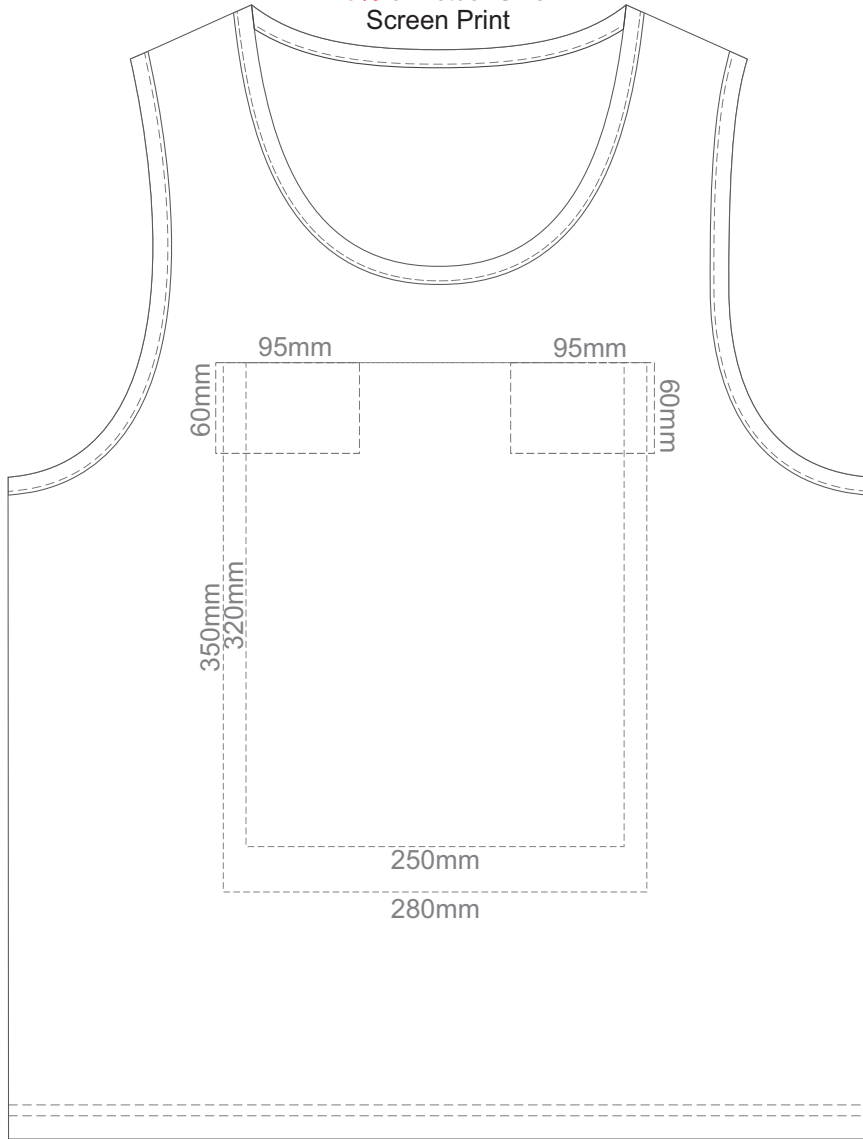

20% of Actual Size
Screen Print

FRONT MEN'S SMALL

20% of Actual Size
Screen Print

BACK MEN'S SMALL

20% of Actual Size
Screen Print

FRONT MEN'S MEDIUM

20% of Actual Size
Screen Print

BACK MEN'S MEDIUM

20% of Actual Size
Screen Print

FRONT MEN'S LARGE

20% of Actual Size
Screen Print

BACK MEN'S LARGE

20% of Actual Size
Screen Print

FRONT MEN'S EXTRA LARGE

20% of Actual Size
Screen Print

BACK MEN'S EXTRA LARGE

20% of Actual Size
Screen Print

FRONT MEN'S XXL

20% of Actual Size
Screen Print

BACK MEN'S EXTRA XXL

20% of Actual Size
Screen Print

FRONT MEN'S 3XL

20% of Actual Size
Screen Print

BACK MEN'S EXTRA 3XL

20% of Actual Size
Colourflex Transfer

FRONT MEN'S SMALL

BACK MEN'S SMALL

20% of Actual Size
Colourflex Transfer

FRONT MEN'S MEDIUM

BACK MEN'S MEDIUM

20% of Actual Size
Colourflex Transfer

FRONT MEN'S LARGE