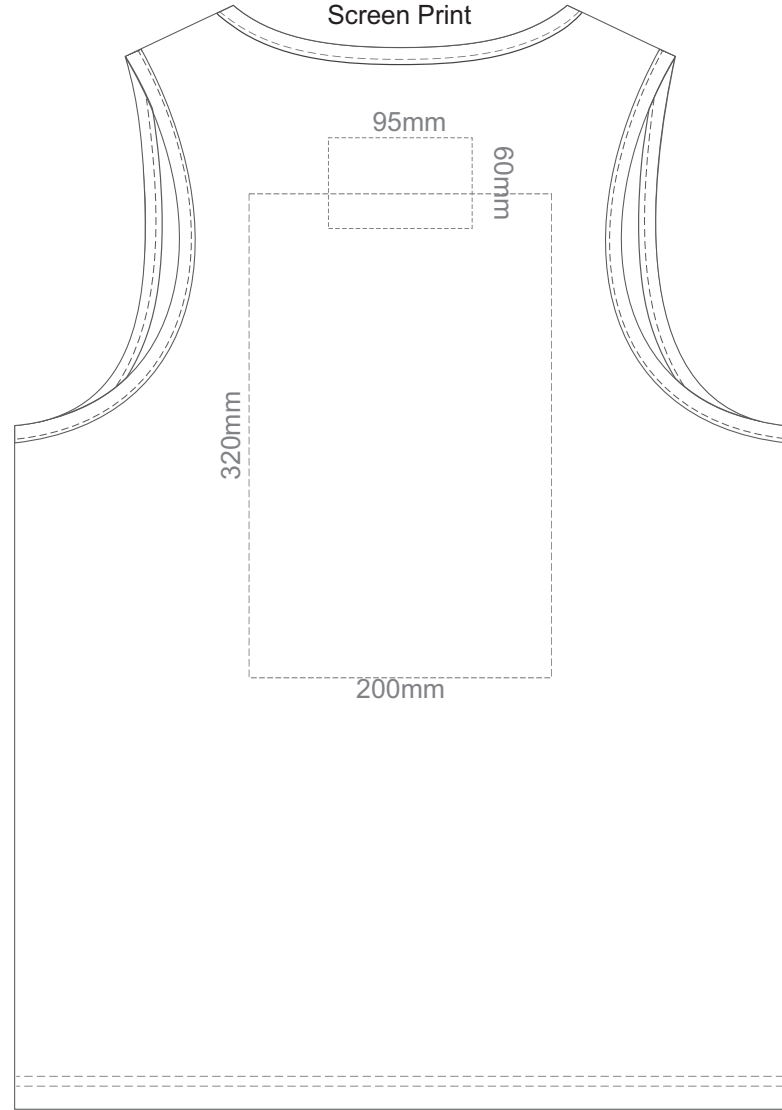

20% of Actual Size
Screen Print

FRONT MEN'S SMALL

20% of Actual Size
Screen Print

BACK MEN'S SMALL

20% of Actual Size
Screen Print

FRONT MEN'S MEDIUM

20% of Actual Size
Screen Print

BACK MEN'S MEDIUM

20% of Actual Size
Screen Print

FRONT MEN'S LARGE

20% of Actual Size
Screen Print

BACK MEN'S LARGE

20% of Actual Size
Screen Print

FRONT MEN'S EXTRA LARGE

20% of Actual Size
Screen Print

BACK MEN'S EXTRA LARGE

20% of Actual Size
Screen Print

FRONT MEN'S XXL

20% of Actual Size
Screen Print

BACK MEN'S EXTRA XXL

20% of Actual Size
Screen Print

FRONT MEN'S 3XL

20% of Actual Size
Screen Print

BACK MEN'S EXTRA 3XL

20% of Actual Size
Colourflex Transfer

FRONT MEN'S SMALL

BACK MEN'S SMALL

20% of Actual Size
Colourflex Transfer

FRONT MEN'S MEDIUM

BACK MEN'S MEDIUM

20% of Actual Size
Colourflex Transfer

FRONT MEN'S LARGE