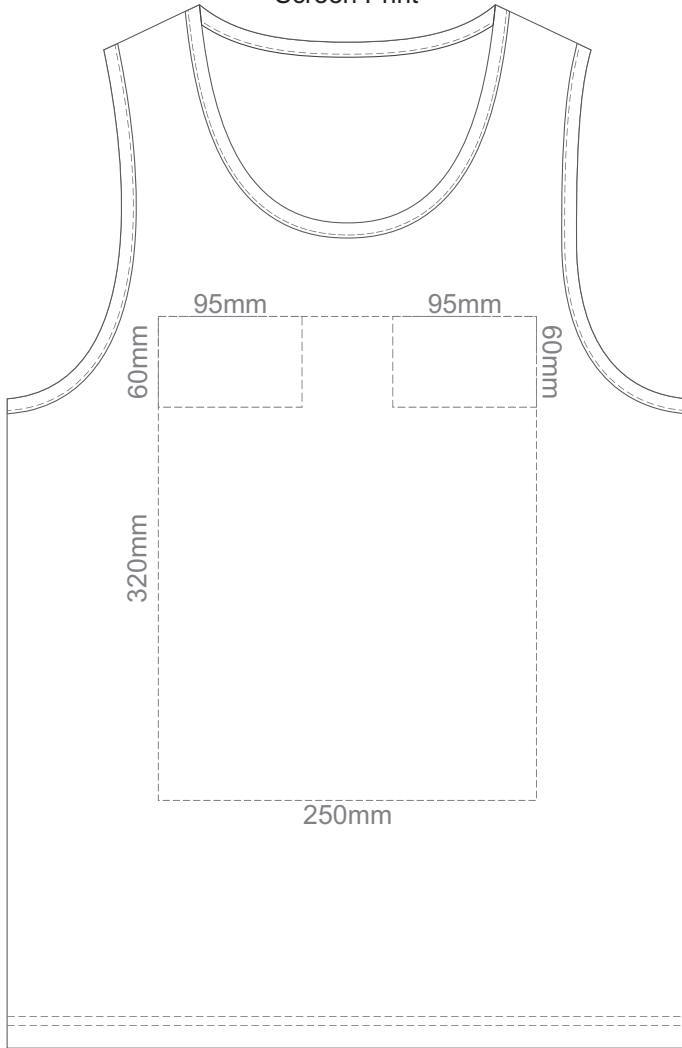

20% of Actual Size
Screen Print

FRONT MEN'S SMALL

20% of Actual Size
Screen Print

BACK MEN'S SMALL

20% of Actual Size
Screen Print

FRONT MEN'S MEDIUM

20% of Actual Size
Screen Print

BACK MEN'S MEDIUM

20% of Actual Size
Screen Print

FRONT MEN'S LARGE

20% of Actual Size
Screen Print

BACK MEN'S LARGE

20% of Actual Size
Screen Print

FRONT MEN'S EXTRA LARGE

20% of Actual Size
Screen Print

BACK MEN'S EXTRA LARGE

20% of Actual Size
Screen Print

FRONT MEN'S XXL

20% of Actual Size
Screen Print

BACK MEN'S EXTRA XXL

20% of Actual Size
Screen Print

FRONT MEN'S 3XL

20% of Actual Size
Screen Print

BACK MEN'S EXTRA 3XL

20% of Actual Size
Colourflex Transfer

FRONT MEN'S SMALL

BACK MEN'S SMALL

20% of Actual Size
Colourflex Transfer

FRONT MEN'S MEDIUM

BACK MEN'S MEDIUM

20% of Actual Size
Colourflex Transfer

FRONT MEN'S LARGE