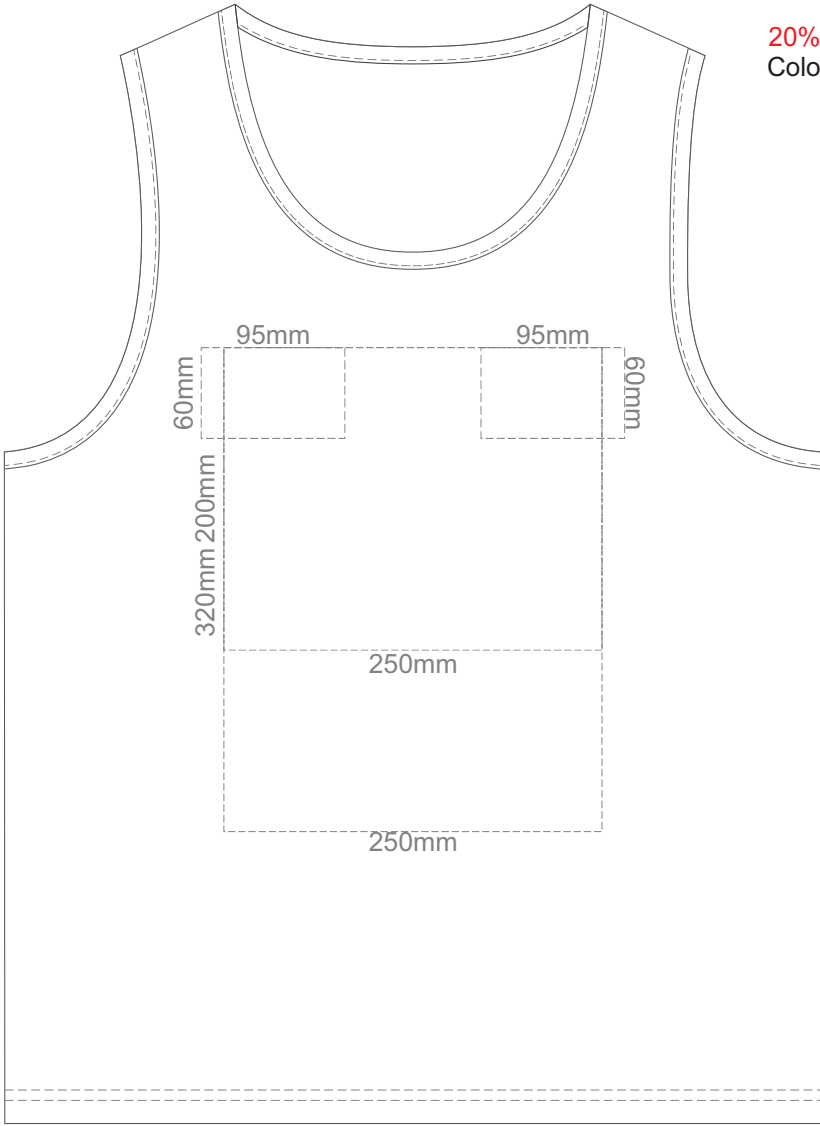

20% of Actual Size
Colourflex Transfer

FRONT MEN'S SMALL

BACK MEN'S SMALL

20% of Actual Size
Colourflex Transfer

FRONT MEN'S MEDIUM

BACK MEN'S MEDIUM

20% of Actual Size
Colourflex Transfer

FRONT MEN'S LARGE

BACK MEN'S LARGE

20% of Actual Size
Colourflex Transfer

FRONT MEN'S EXTRA LARGE

BACK MEN'S EXTRA LARGE

20% of Actual Size
Colourflex Transfer

FRONT MEN'S XXL

BACK MEN'S EXTRA XXL

20% of Actual Size
Colourflex Transfer