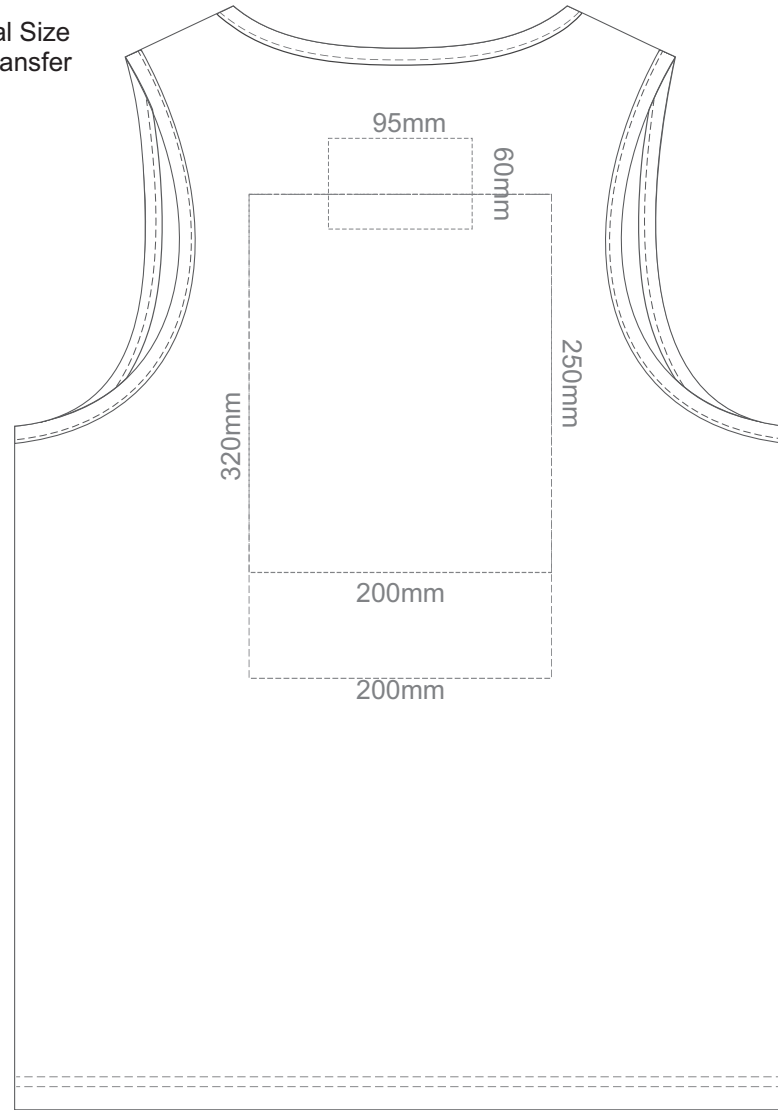

20% of Actual Size
Colourflex Transfer

FRONT MEN'S SMALL

BACK MEN'S SMALL

20% of Actual Size
Colourflex Transfer

FRONT MEN'S MEDIUM

BACK MEN'S MEDIUM

20% of Actual Size
Colourflex Transfer

FRONT MEN'S LARGE

BACK MEN'S LARGE

20% of Actual Size
Colourflex Transfer

FRONT MEN'S EXTRA LARGE

BACK MEN'S EXTRA LARGE

20% of Actual Size
Colourflex Transfer

FRONT MEN'S XXL

BACK MEN'S EXTRA XXL

20% of Actual Size
Colourflex Transfer