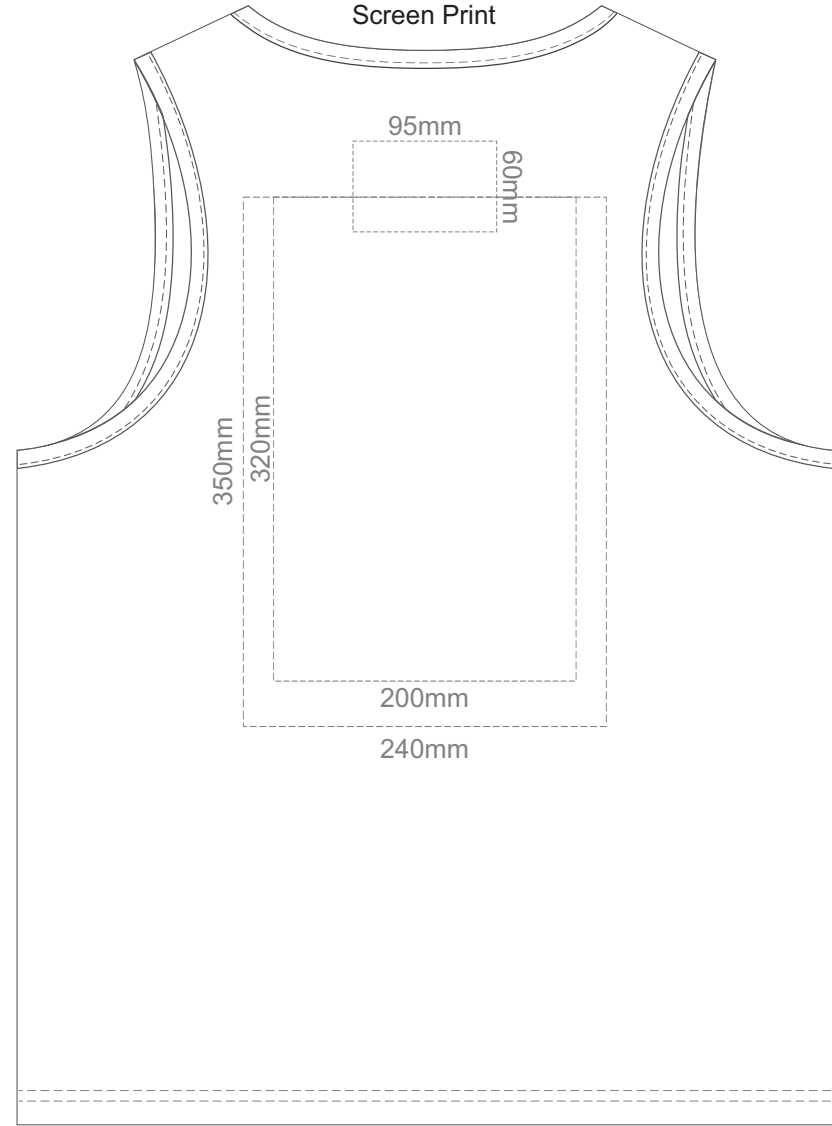

20% of Actual Size
Screen Print

FRONT MEN'S SMALL

20% of Actual Size
Screen Print

BACK MEN'S SMALL

20% of Actual Size
Screen Print

FRONT MEN'S MEDIUM

20% of Actual Size
Screen Print

BACK MEN'S MEDIUM

20% of Actual Size
Screen Print

FRONT MEN'S LARGE

20% of Actual Size
Screen Print

BACK MEN'S LARGE

20% of Actual Size
Screen Print

FRONT MEN'S EXTRA LARGE

20% of Actual Size
Screen Print

BACK MEN'S EXTRA LARGE

20% of Actual Size
Screen Print

FRONT MEN'S XXL

20% of Actual Size
Screen Print

BACK MEN'S EXTRA XXL

20% of Actual Size
Screen Print

FRONT MEN'S 3XL

20% of Actual Size
Screen Print

BACK MEN'S EXTRA 3XL

20% of Actual Size
Colourflex Transfer

FRONT MEN'S SMALL

BACK MEN'S SMALL

20% of Actual Size
Colourflex Transfer

FRONT MEN'S MEDIUM

BACK MEN'S MEDIUM

20% of Actual Size
Colourflex Transfer

FRONT MEN'S LARGE