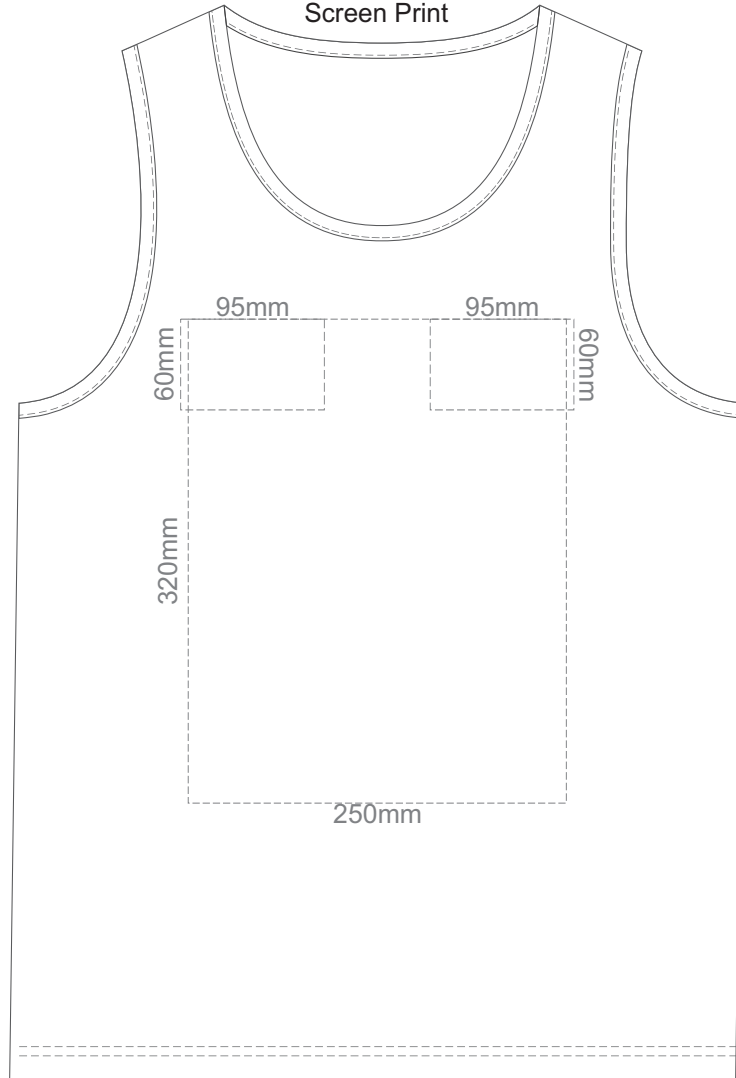

20% of Actual Size
Screen Print

FRONT MEN'S SMALL

20% of Actual Size
Screen Print

BACK MEN'S SMALL

20% of Actual Size
Screen Print

FRONT MEN'S MEDIUM

20% of Actual Size
Screen Print

BACK MEN'S MEDIUM

20% of Actual Size
Screen Print

FRONT MEN'S LARGE

20% of Actual Size
Screen Print

BACK MEN'S LARGE

20% of Actual Size
Screen Print

FRONT MEN'S EXTRA LARGE

20% of Actual Size
Screen Print

BACK MEN'S EXTRA LARGE

20% of Actual Size
Screen Print

FRONT MEN'S XXL

20% of Actual Size
Screen Print

BACK MEN'S EXTRA XXL

20% of Actual Size
Screen Print

FRONT MEN'S 3XL

20% of Actual Size
Screen Print

BACK MEN'S EXTRA 3XL

20% of Actual Size
Colourflex Transfer

FRONT MEN'S SMALL

BACK MEN'S SMALL

20% of Actual Size
Colourflex Transfer

FRONT MEN'S MEDIUM

BACK MEN'S MEDIUM

20% of Actual Size
Colourflex Transfer

FRONT MEN'S LARGE