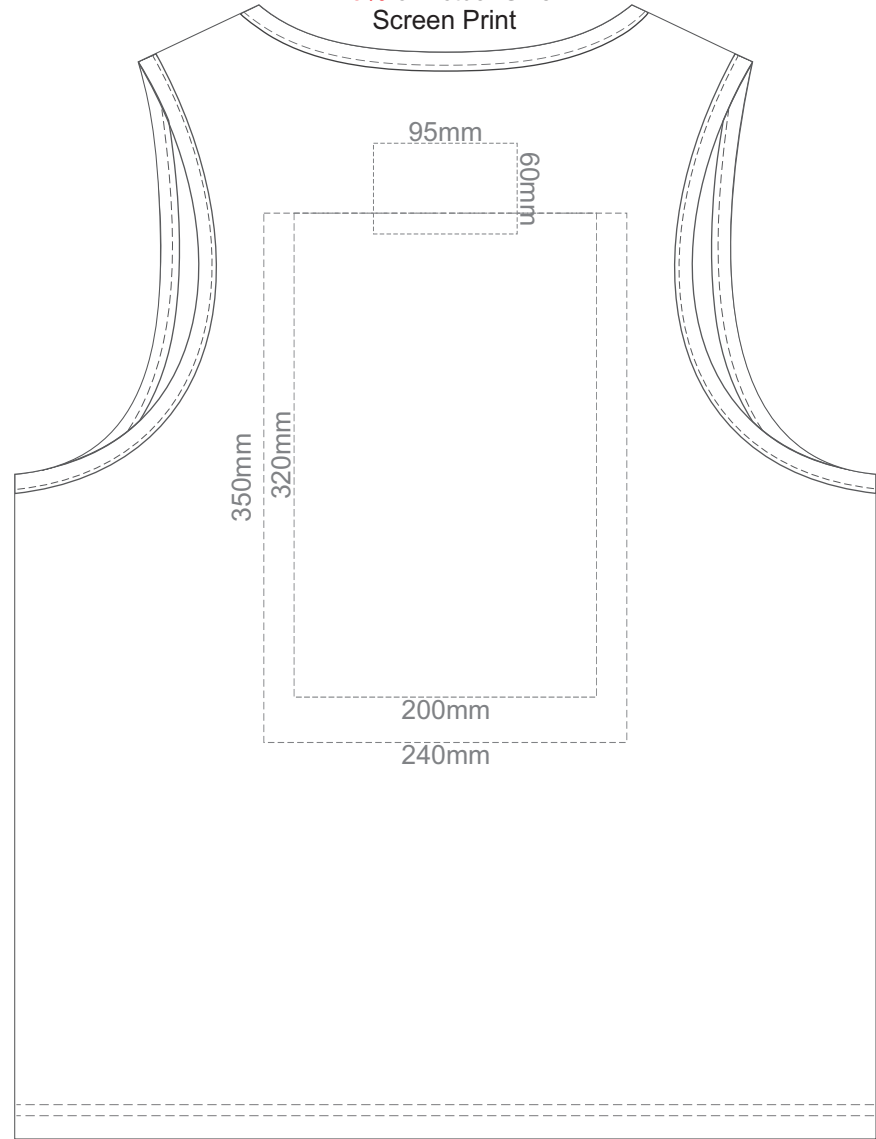

20% of Actual Size
Screen Print

FRONT MEN'S SMALL

20% of Actual Size
Screen Print

BACK MEN'S SMALL

20% of Actual Size
Screen Print

FRONT MEN'S MEDIUM

20% of Actual Size
Screen Print

BACK MEN'S MEDIUM

20% of Actual Size
Screen Print

FRONT MEN'S LARGE

20% of Actual Size
Screen Print

BACK MEN'S LARGE

20% of Actual Size
Screen Print

FRONT MEN'S EXTRA LARGE

20% of Actual Size
Screen Print

BACK MEN'S EXTRA LARGE

20% of Actual Size
Screen Print

FRONT MEN'S XXL

20% of Actual Size
Screen Print

BACK MEN'S EXTRA XXL

20% of Actual Size
Screen Print

FRONT MEN'S 3XL

20% of Actual Size
Screen Print

BACK MEN'S EXTRA 3XL

20% of Actual Size
Colourflex Transfer

FRONT MEN'S SMALL

BACK MEN'S SMALL

20% of Actual Size
Colourflex Transfer

FRONT MEN'S MEDIUM

BACK MEN'S MEDIUM

20% of Actual Size
Colourflex Transfer

FRONT MEN'S LARGE