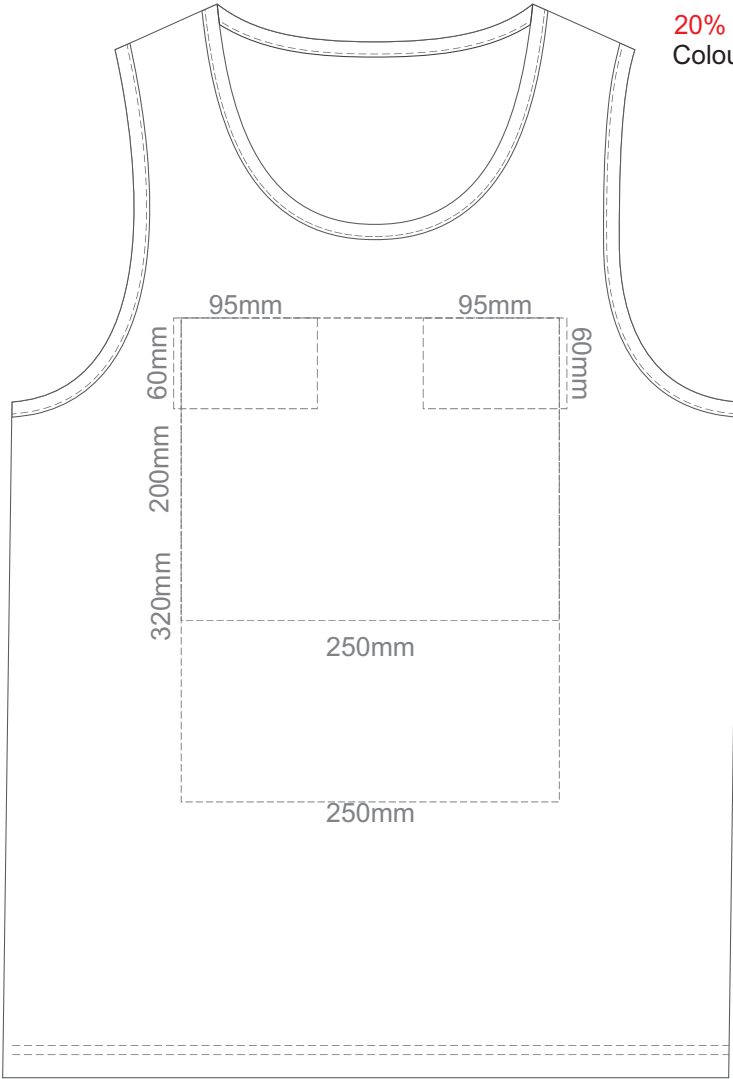

20% of Actual Size
Colourflex Transfer

FRONT MEN'S SMALL

BACK MEN'S SMALL

20% of Actual Size
Colourflex Transfer

FRONT MEN'S MEDIUM

BACK MEN'S MEDIUM

20% of Actual Size
Colourflex Transfer

FRONT MEN'S LARGE

BACK MEN'S LARGE

20% of Actual Size
Colourflex Transfer

FRONT MEN'S EXTRA LARGE

BACK MEN'S EXTRA LARGE

20% of Actual Size
Colourflex Transfer

FRONT MEN'S XXL

BACK MEN'S EXTRA XXL

20% of Actual Size
Colourflex Transfer