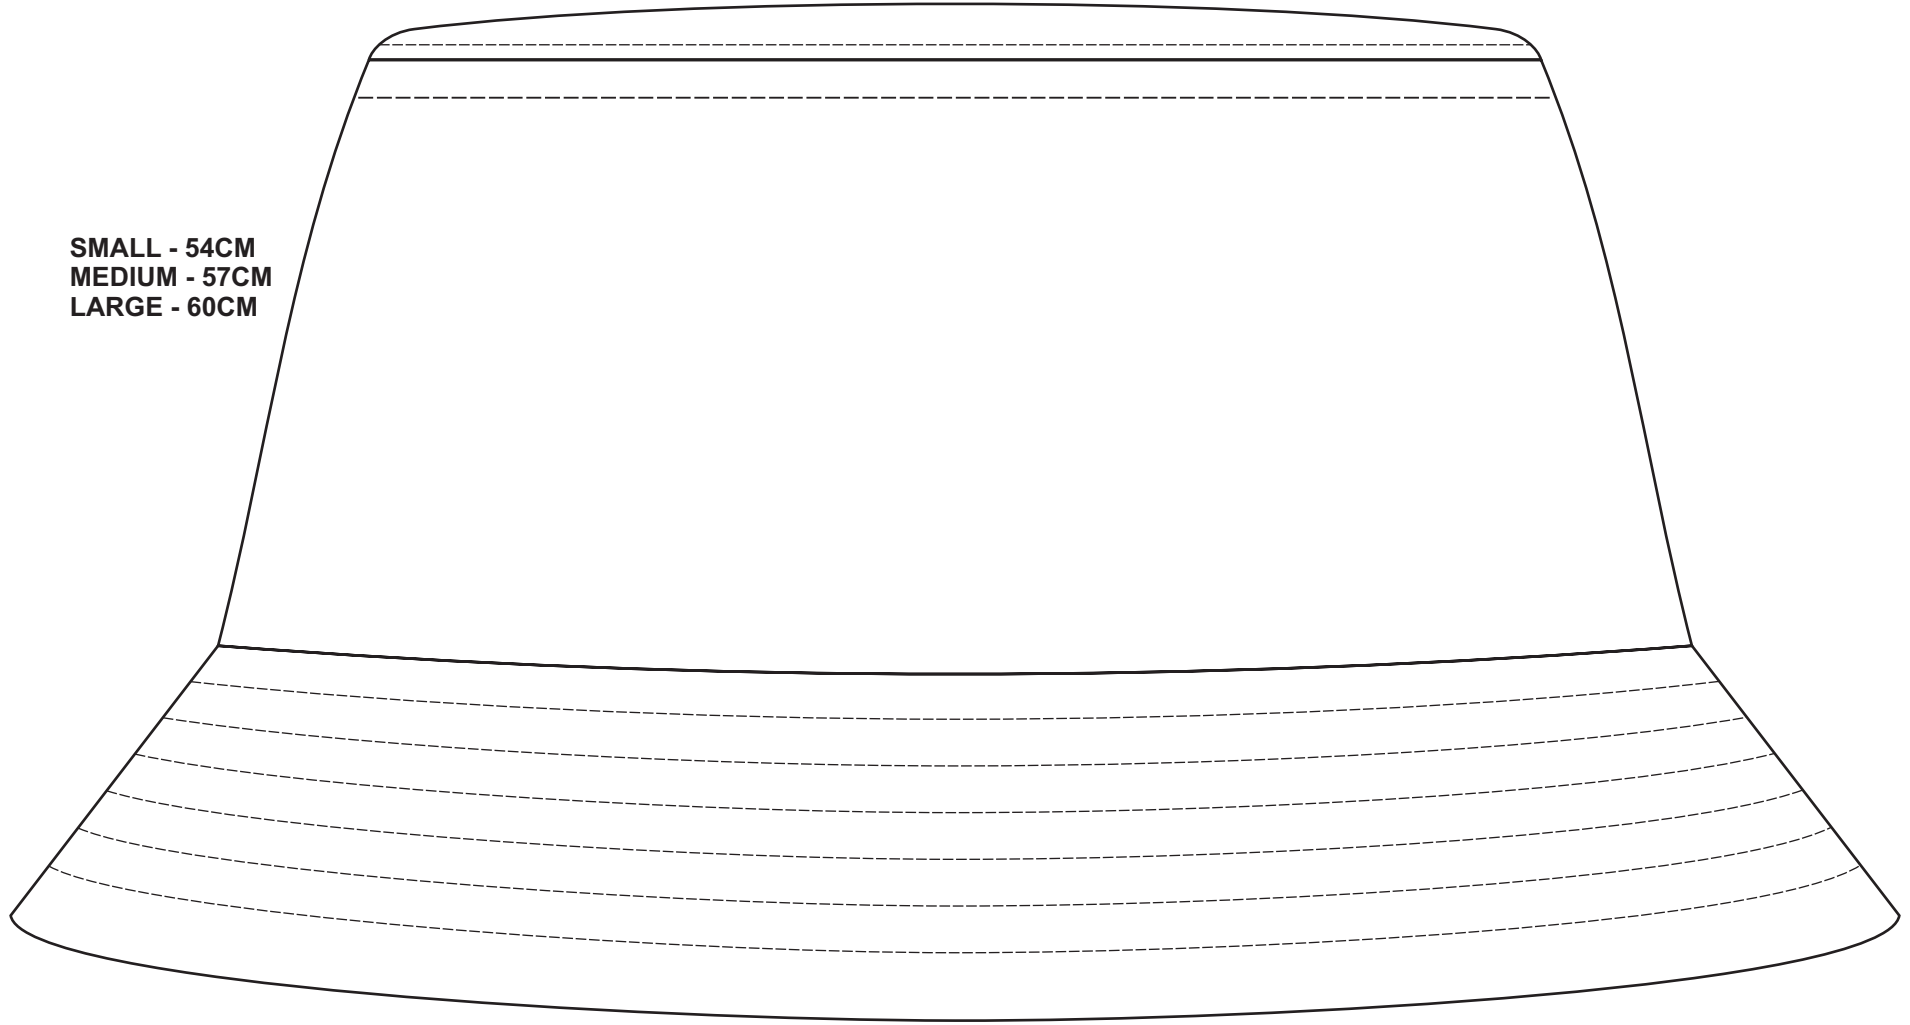

100% of Actual Size  
Sublimation

SMALL - 54CM  
MEDIUM - 57CM  
LARGE - 60CM

100% of Actual Size  
Sublimation Template

165mm

TOP

Blue Line = The SIGNIFICANT PRINT AREA  
(Keep all critical images & text within this box)

Black Line = Maximum print area

Pink Line = Bleed off to here

30% of Actual Size  
Sublimation Template

100% of Actual Size  
Embroidery

**SMALL - 54CM**  
**MEDIUM - 57CM**  
**LARGE - 60CM**

120mm

55mm