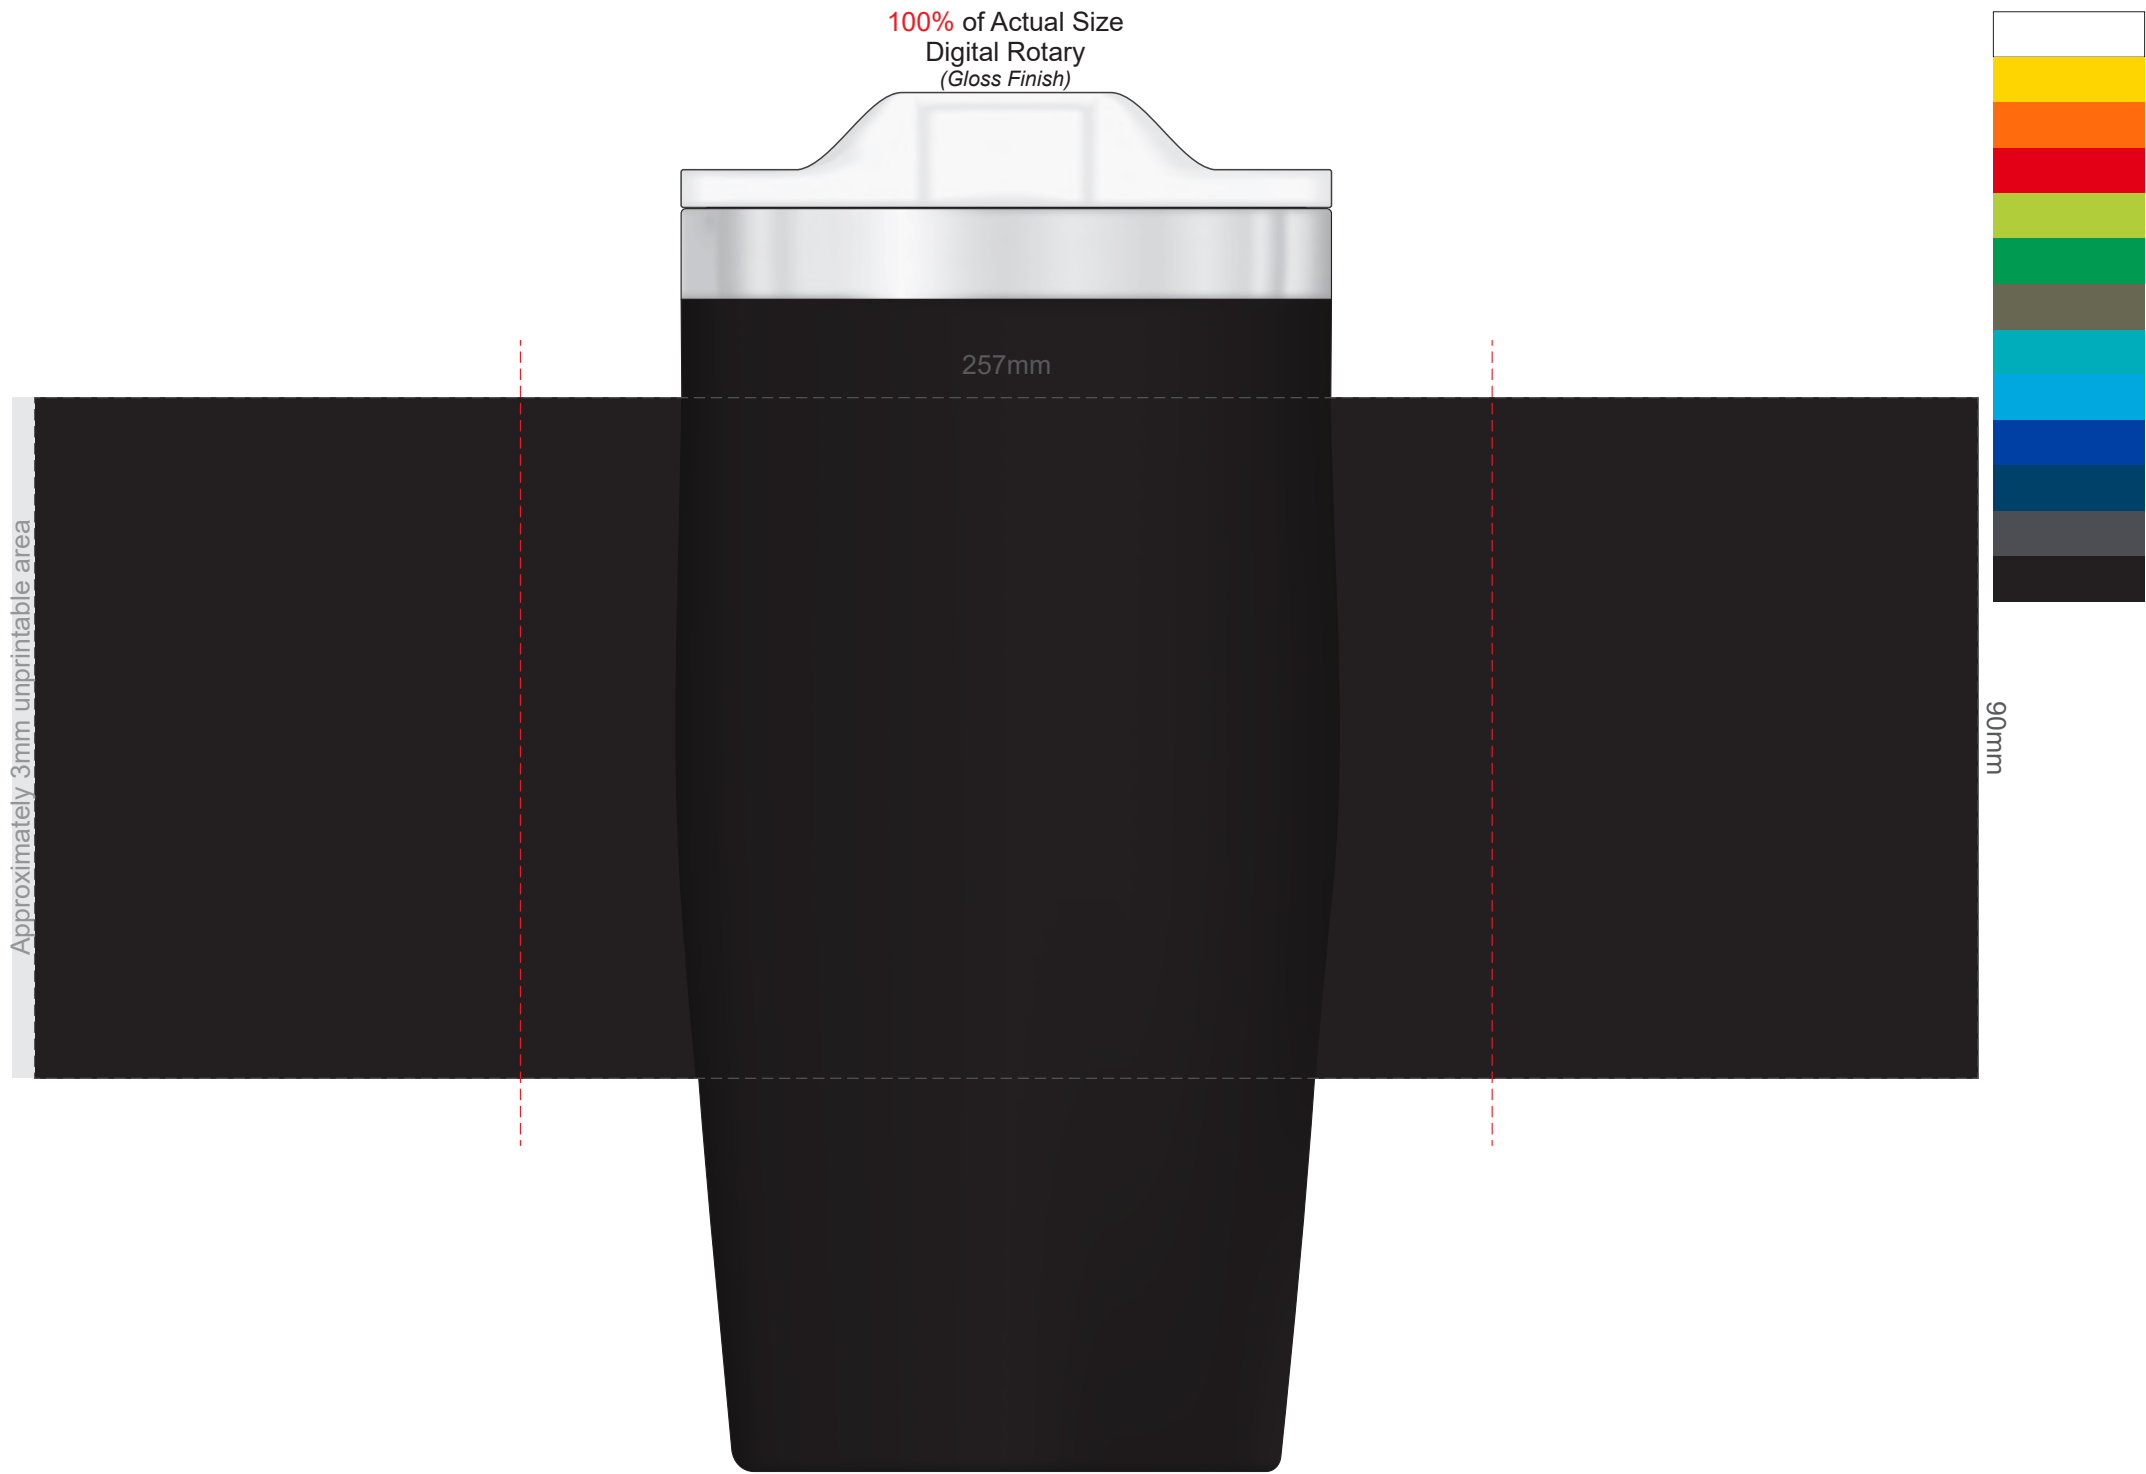

100% of Actual Size
Pad Print Front

100% of Actual Size
Pad Print Back

100% of Actual Size
Laser Engraving Front

100% of Actual Size
Laser Engraving Back

 Engraves to a Shiny Steel finish

100% of Actual Size
Digital Rotary
(Gloss Finish)

Red Line = Exact opposites of the product
(centre artwork to the red line)