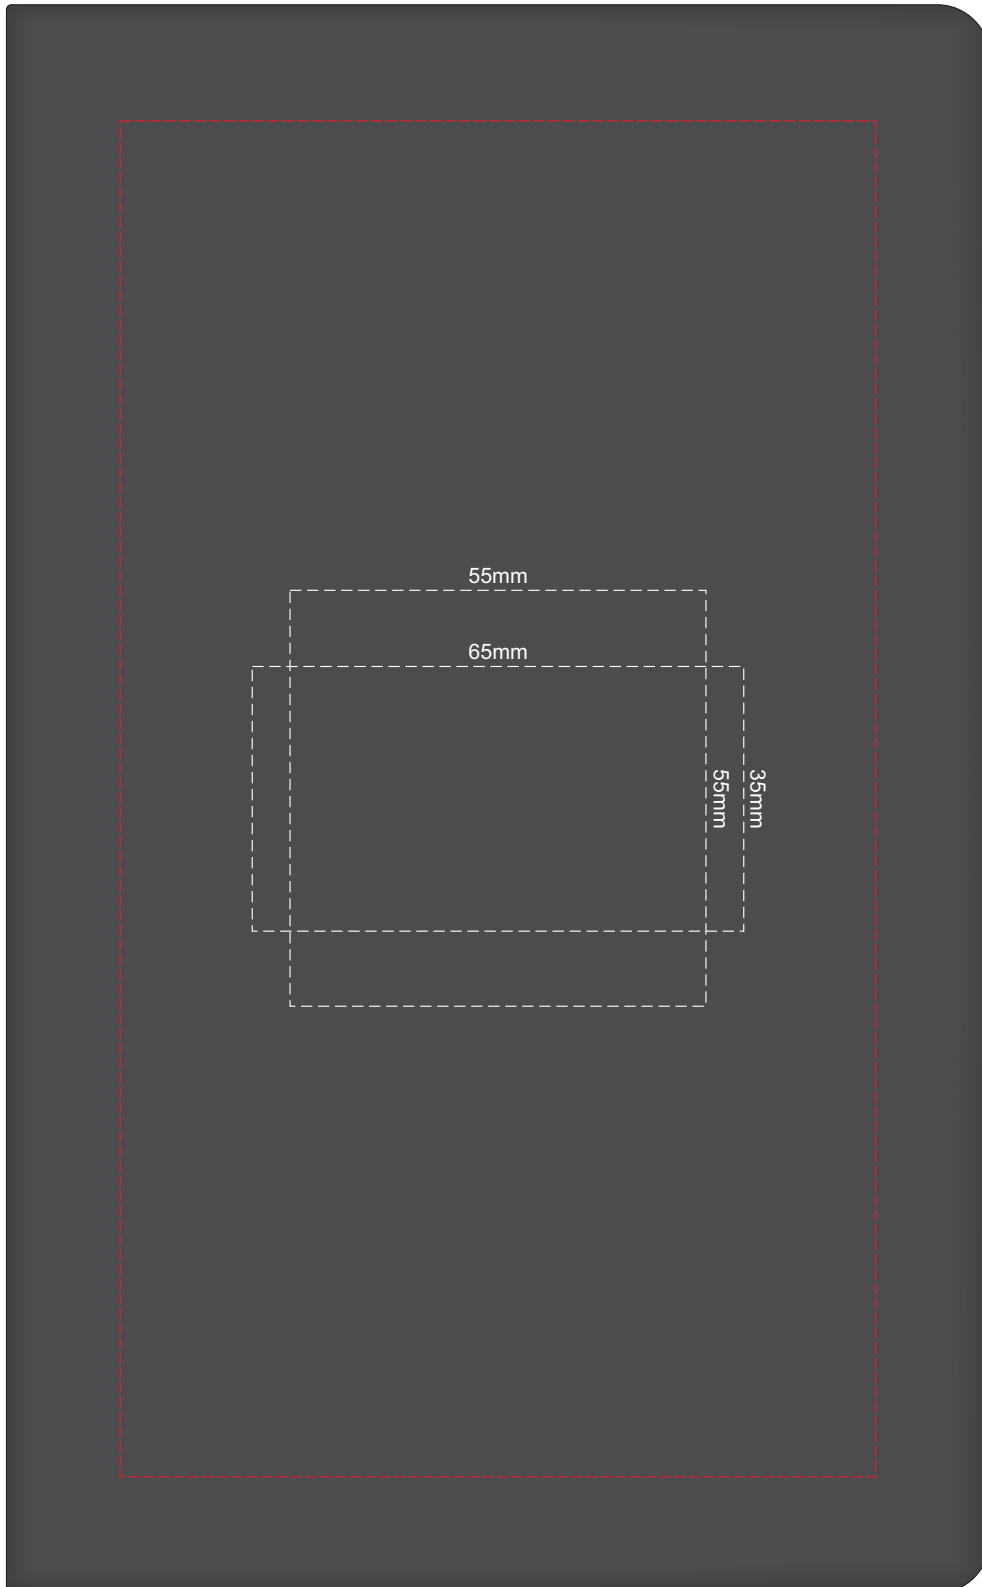

100% of Actual Size
Pad Print

Branding area can be moved **anywhere within the red line.**

100% of Actual Size
Pad Print Back

100% of Actual Size
Screen Print (one colour)

100% of Actual Size
Screen Print (one colour) Back