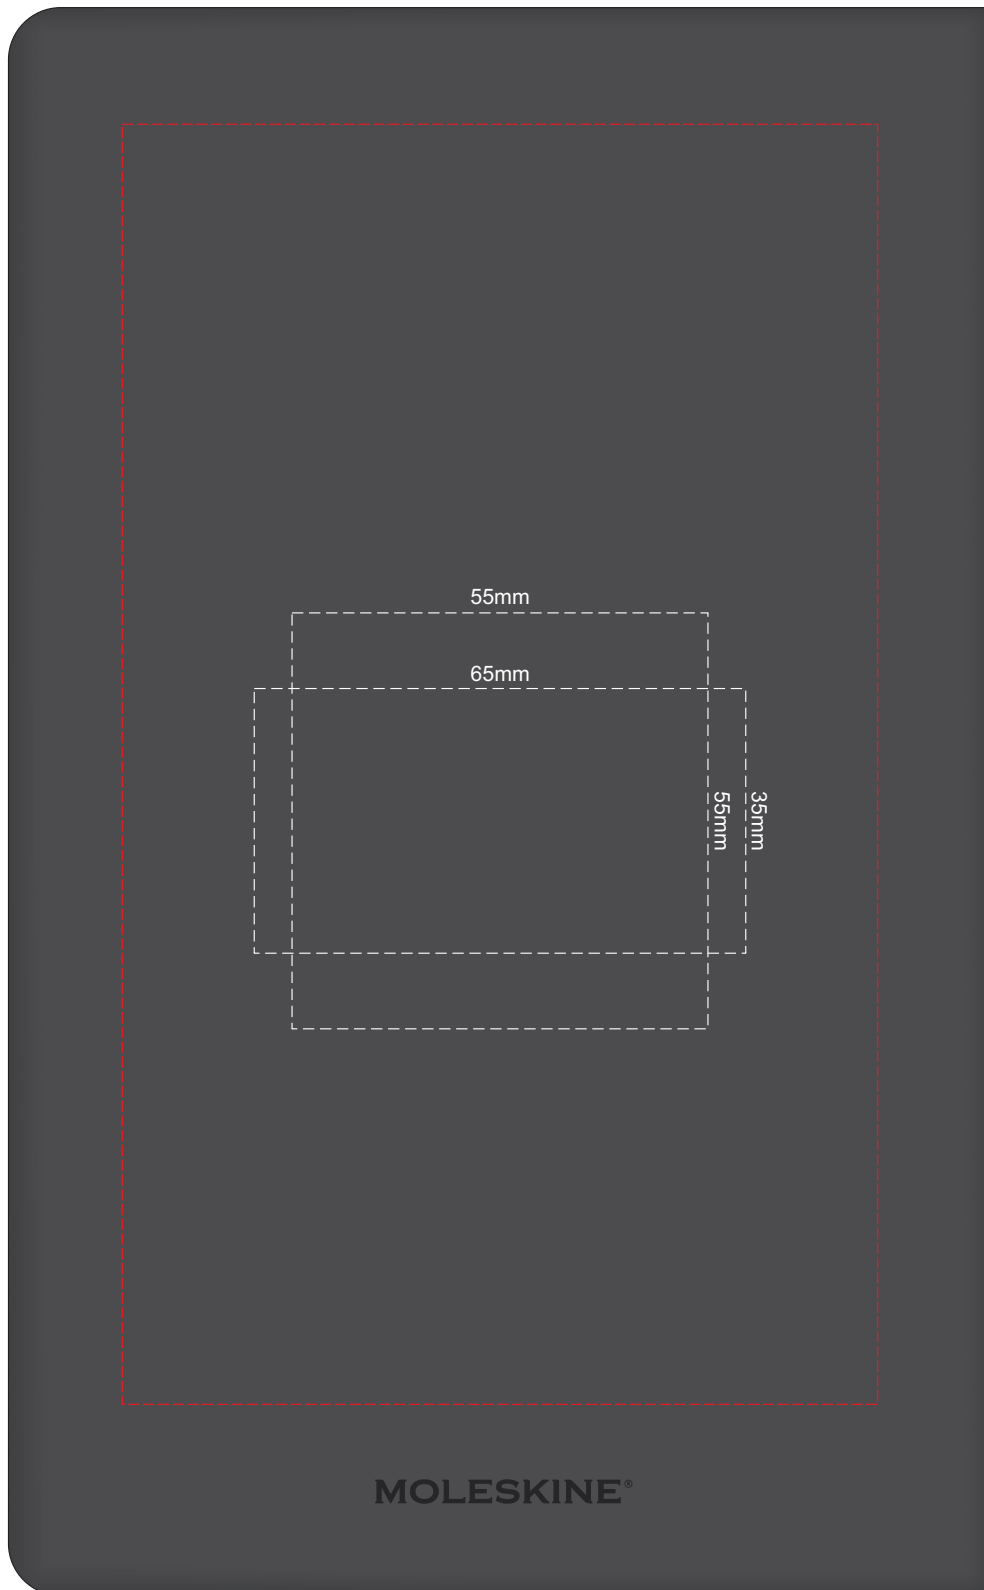

100% of Actual Size
Pad Print

Branding area can be moved **anywhere within the red line.**

100% of Actual Size
Pad Print Back

100% of Actual Size
Screen Print (one colour)

100% of Actual Size
Screen Print (one colour) Back