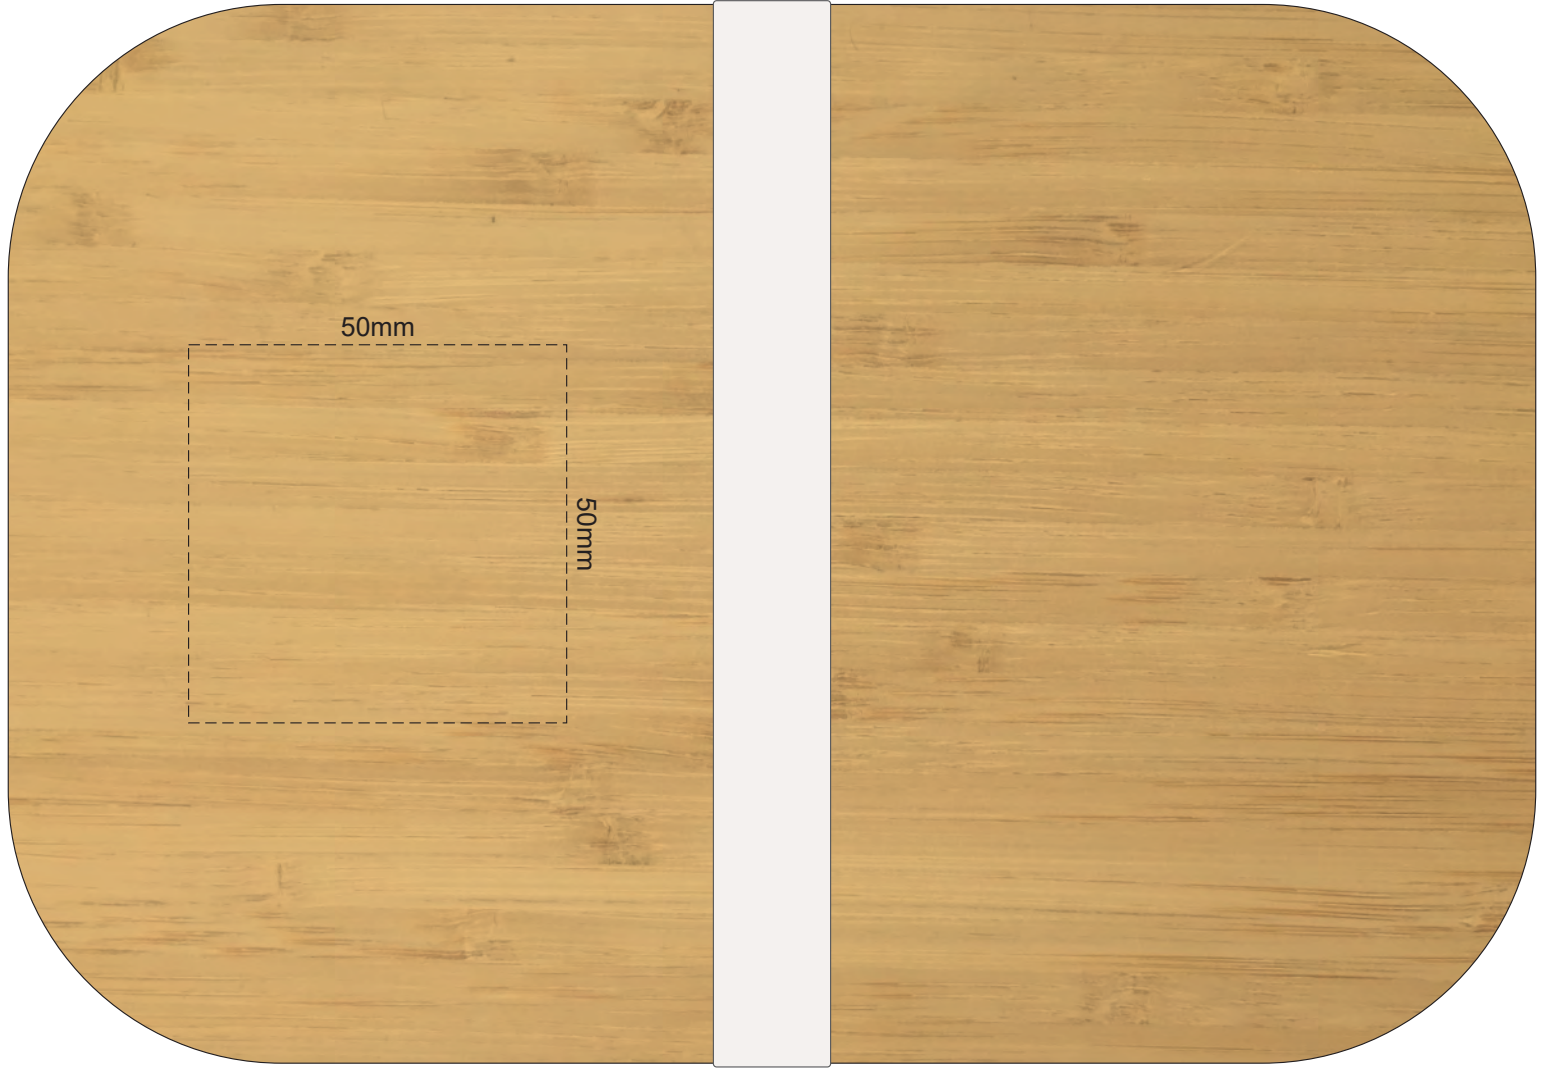

100% of Actual Size
Pad Print

100% of Actual Size
Pad Print

100% of Actual Size
Laser Engraving

This product is a natural material, please allow for variances in grain pattern and engraving colour.

 Engraves to a Natural Etch

100% of Actual Size
Direct Digital Template

40% of Actual Size
Direct Digital when assembled

No large block prints