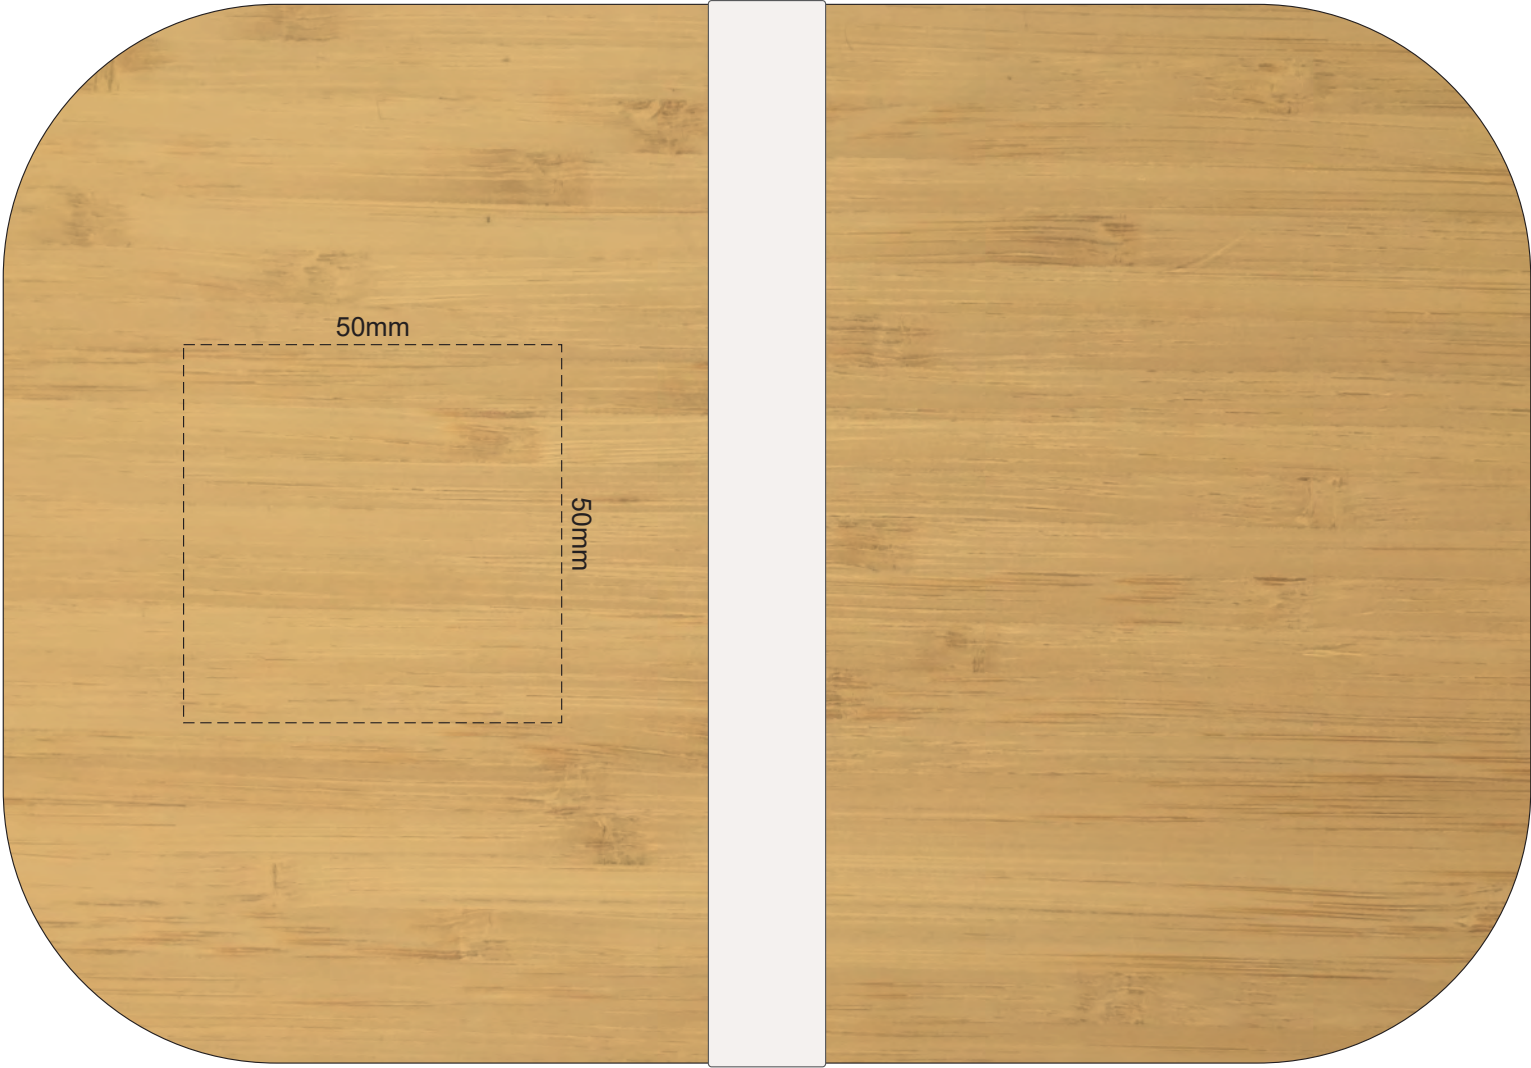

100% of Actual Size
Pad Print

100% of Actual Size
Pad Print

100% of Actual Size
Laser Engraving

This product is a natural material, please allow for variances in grain pattern and engraving colour.

 Engraves to a Natural Etch

100% of Actual Size
Direct Digital Template

40% of Actual Size
Direct Digital when assembled

No large block prints