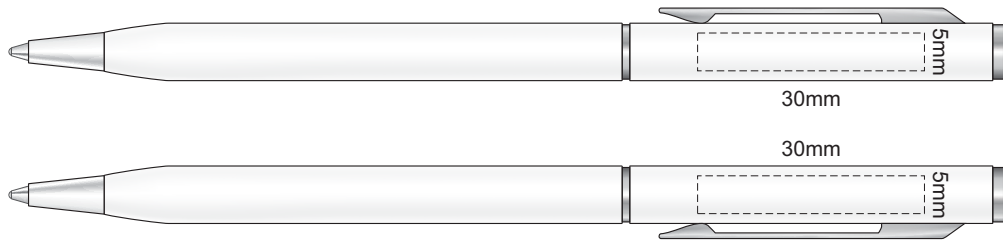

100% of Actual Size
Pad Print

100% of Actual Size
Pad Print (one side only)

100% of Actual Size
Digital Packaging Print
(one side only)

Digital Print is only available for natural option
Artwork will be printed directly onto the product via CMYK printing (no white),
colours will not be vibrant due to white ink not being available for this process.