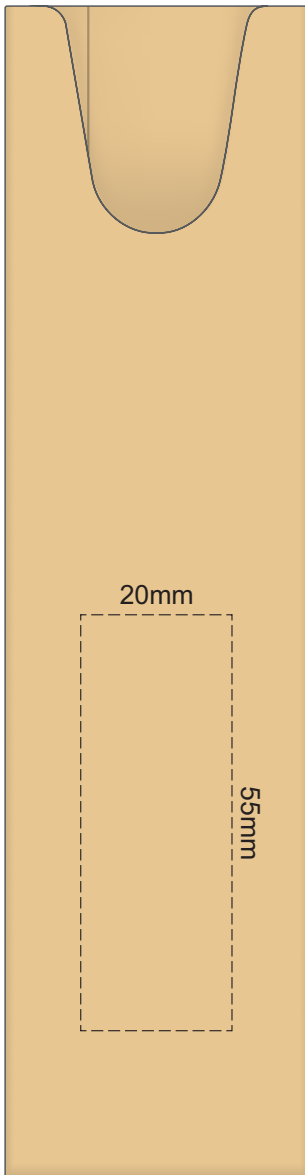

100% of Actual Size
Pad Print

100% of Actual Size
Pad Print (one side only)

100% of Actual Size
Digital Packaging Print
(one side only)

Digital Print is only available for natural option
Artwork will be printed directly onto the product via CMYK printing (no white),
colours will not be vibrant due to white ink not being available for this process.