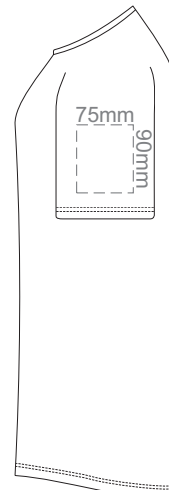

FRONT WOMEN'S EXTRA SMALL  
Print area 260x200mm can be rotated to best suit.

BACK WOMEN'S EXTRA SMALL  
Print area 260x200mm can be rotated to best suit.

10% of Actual Size  
Colourflex Transfer  
Faux Embroidery

WOMEN'S XS LEF SLEEVE

WOMEN'S XS RIGHT SLEEVE

10% of Actual Size  
Embroidery

FRONT WOMEN'S EXTRA SMALL

10% of Actual Size  
Embroidery

WOMEN'S XS LEF SLEEVE

WOMEN'S XS RIGHT SLEEVE

**WOMEN'S EXTRA SMALL**

10% of Actual Size  
Screen Print

FRONT WOMEN'S SMALL

BACK WOMEN'S SMALL

10% of Actual Size  
Screen Print

WOMEN'S SMALL LEFT SLEEVE

WOMEN'S SMALL RIGHT SLEEVE

10% of Actual Size  
Colourflex Transfer  
Faux Embroidery

FRONT WOMEN'S SMALL  
Print area 260x200mm can be rotated to best suit.

BACK WOMEN'S SMALL  
Print area 260x200mm can be rotated to best suit.

10% of Actual Size  
Colourflex Transfer  
Faux Embroidery

WOMEN'S SMALL LEFT SLEEVE