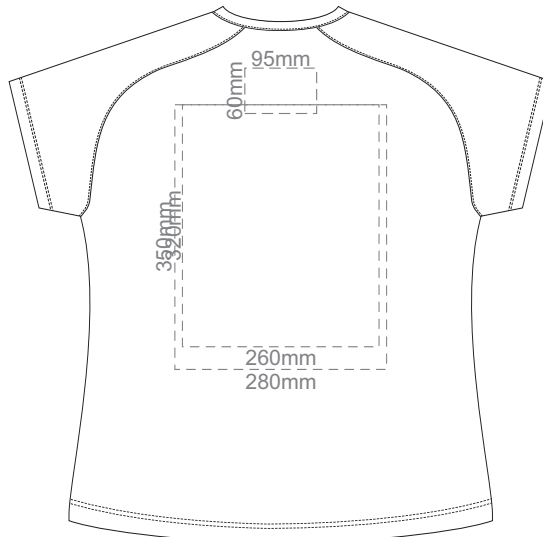

FRONT WOMEN'S LARGE

BACK WOMEN'S LARGE

10% of Actual Size  
Screen Print

WOMEN'S LARGE LEFT SLEEVE

WOMEN'S LARGE RIGHT SLEEVE

10% of Actual Size  
Colourflex Transfer  
Faux Embroidery

FRONT WOMEN'S LARGE

Print area 280x200mm can be rotated to best suit.

BACK WOMEN'S LARGE

Print area 280x200mm can be rotated to best suit.

10% of Actual Size  
Colourflex Transfer  
Faux Embroidery

WOMEN'S LARGE LEFT SLEEVE

WOMEN'S LARGE RIGHT SLEEVE

10% of Actual Size  
Embroidery

FRONT WOMEN'S LARGE

10% of Actual Size  
Embroidery

WOMEN'S LARGE LEFT SLEEVE

WOMEN'S LARGE RIGHT SLEEVE

**WOMEN'S LARGE**

10% of Actual Size  
Screen Print

FRONT WOMEN'S XL

BACK WOMEN'S XL

10% of Actual Size  
Screen Print

WOMEN'S XL LEFT SLEEVE

WOMEN'S XL RIGHT SLEEVE

10% of Actual Size  
Colourflex Transfer  
Faux Embroidery

FRONT WOMEN'S XL

Print area 280x200mm can be rotated to best suit.