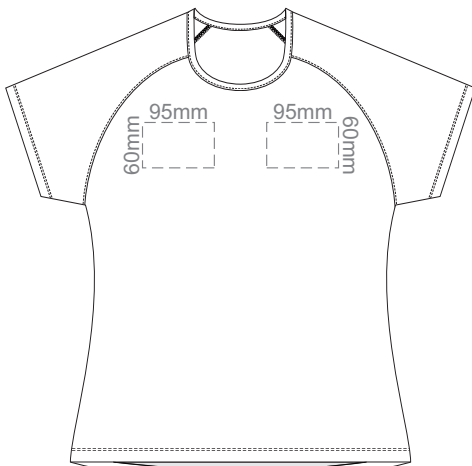

10% of Actual Size  
Screen Print

FRONT WOMEN'S EXTRA SMALL

BACK WOMEN'S EXTRA SMALL

10% of Actual Size  
Screen Print

WOMEN'S XS LEF SLEEVE

WOMEN'S XS RIGHT SLEEVE

10% of Actual Size  
Colourflex Transfer  
Faux Embroidery

FRONT WOMEN'S EXTRA SMALL  
Print area 260x200mm can be rotated to best suit.

BACK WOMEN'S EXTRA SMALL  
Print area 260x200mm can be rotated to best suit.

10% of Actual Size  
Colourflex Transfer  
Faux Embroidery

WOMEN'S XS LEF SLEEVE

WOMEN'S XS RIGHT SLEEVE

10% of Actual Size  
Embroidery

FRONT WOMEN'S EXTRA SMALL

10% of Actual Size  
Embroidery

WOMEN'S XS LEF SLEEVE

WOMEN'S XS RIGHT SLEEVE

**WOMEN'S EXTRA SMALL**

FRONT WOMEN'S SMALL  
Print area 260x200mm can be rotated to best suit.

BACK WOMEN'S SMALL  
Print area 260x200mm can be rotated to best suit.

10% of Actual Size  
Colourflex Transfer  
Faux Embroidery

WOMEN'S SMALL LEFT SLEEVE