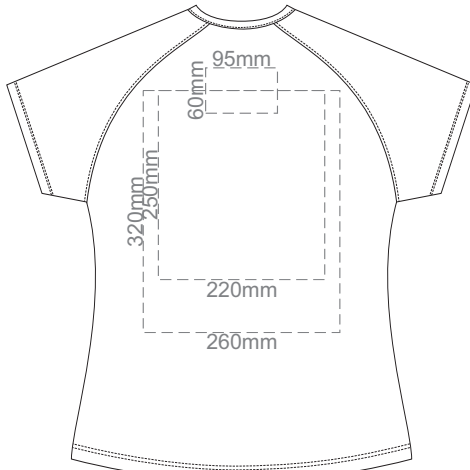

10% of Actual Size  
Screen Print

FRONT WOMEN'S EXTRA SMALL

BACK WOMEN'S EXTRA SMALL

10% of Actual Size  
Screen Print

WOMEN'S XS LEF SLEEVE

WOMEN'S XS RIGHT SLEEVE

10% of Actual Size  
Colourflex Transfer  
Faux Embroidery

FRONT WOMEN'S EXTRA SMALL  
Print area 260x200mm can be rotated to best suit.

BACK WOMEN'S EXTRA SMALL  
Print area 260x200mm can be rotated to best suit.

10% of Actual Size  
Colourflex Transfer  
Faux Embroidery

FRONT WOMEN'S SMALL  
Print area 260x200mm can be rotated to best suit.

BACK WOMEN'S SMALL  
Print area 260x200mm can be rotated to best suit.

10% of Actual Size  
Colourflex Transfer  
Faux Embroidery

WOMEN'S SMALL LEFT SLEEVE

Print area 280x200mm can be rotated to best suit.

BACK WOMEN'S MEDIUM

Print area 280x200mm can be rotated to best suit.

10% of Actual Size  
Colourflex Transfer  
Faux Embroidery

WOMEN'S MEDIUM LEFT SLEEVE