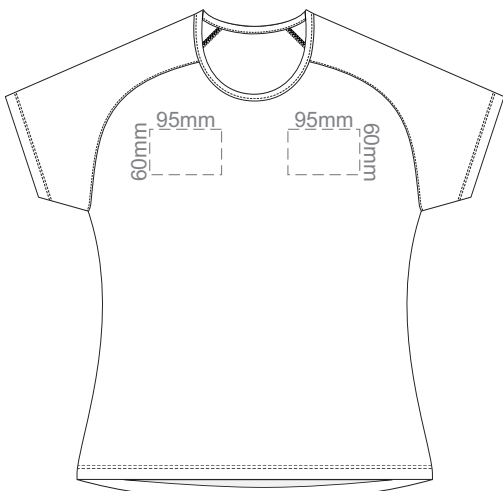

FRONT WOMEN'S EXTRA SMALL  
Print area 260x200mm can be rotated to best suit.

BACK WOMEN'S EXTRA SMALL  
Print area 260x200mm can be rotated to best suit.

10% of Actual Size  
Colourflex Transfer  
Faux Embroidery

10% of Actual Size  
Screen Print

FRONT WOMEN'S SMALL

BACK WOMEN'S SMALL

10% of Actual Size  
Screen Print

WOMEN'S SMALL LEFT SLEEVE

WOMEN'S SMALL RIGHT SLEEVE

10% of Actual Size  
Colourflex Transfer  
Faux Embroidery

FRONT WOMEN'S SMALL  
Print area 260x200mm can be rotated to best suit.

BACK WOMEN'S SMALL  
Print area 260x200mm can be rotated to best suit.

10% of Actual Size  
Colourflex Transfer  
Faux Embroidery

WOMEN'S SMALL LEFT SLEEVE

WOMEN'S SMALL RIGHT SLEEVE

10% of Actual Size  
Embroidery

FRONT WOMEN'S SMALL

10% of Actual Size  
Embroidery

WOMEN'S SMALL LEFT SLEEVE

WOMEN'S SMALL RIGHT SLEEVE

**WOMEN'S SMALL**

10% of Actual Size  
Screen Print