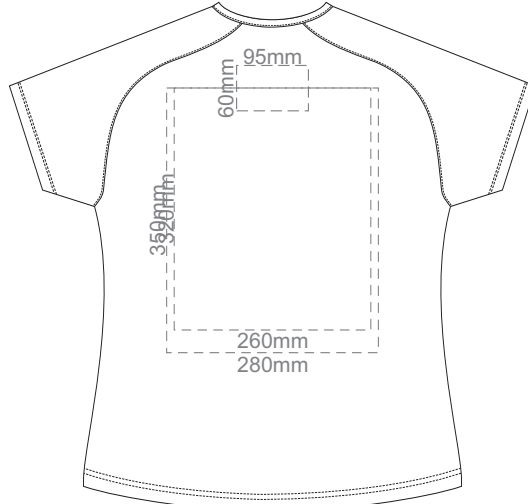

BACK WOMEN'S MEDIUM