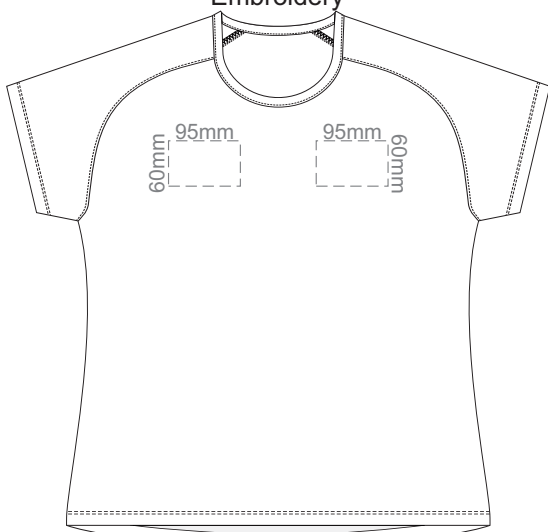

FRONT WOMEN'S EXTRA SMALL  
Print area 260x200mm can be rotated to best suit.

BACK WOMEN'S EXTRA SMALL  
Print area 260x200mm can be rotated to best suit.

10% of Actual Size  
Colourflex Transfer  
Faux Embroidery

10% of Actual Size  
Screen Print

WOMEN'S XL LEFT SLEEVE

WOMEN'S XL RIGHT SLEEVE

10% of Actual Size  
Colourflex Transfer  
Faux Embroidery

FRONT WOMEN'S XL

Print area 280x200mm can be rotated to best suit.

BACK WOMEN'S XL

Print area 280x200mm can be rotated to best suit.

10% of Actual Size  
Colourflex Transfer  
Faux Embroidery

WOMEN'S XL LEFT SLEEVE

WOMEN'S XL RIGHT SLEEVE

10% of Actual Size  
Embroidery

FRONT WOMEN'S XL

10% of Actual Size  
Embroidery

WOMEN'S XL LEFT SLEEVE

WOMEN'S XL RIGHT SLEEVE

WOMEN'S XL

10% of Actual Size  
Screen Print

10% of Actual Size  
Screen Print

FRONT WOMEN'S XXL

BACK WOMEN'S XXL