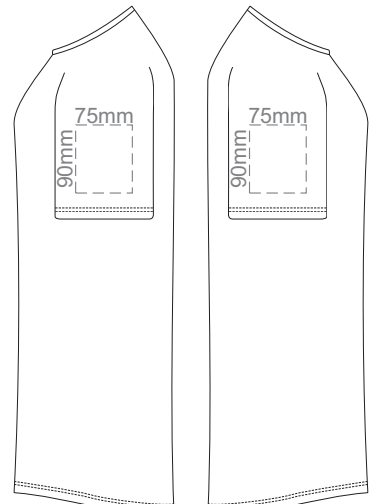

WOMEN'S MEDIUM RIGHT SLEEVE

10% of Actual Size
Colourflex Transfer
Faux Embroidery

WOMEN'S MEDIUM LEFT SLEEVE