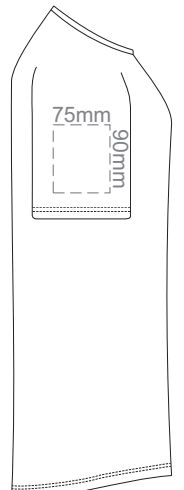

WOMEN'S XS LEF SLEEVE

WOMEN'S XS RIGHT SLEEVE

10% of Actual Size  
Embroidery

FRONT WOMEN'S EXTRA SMALL

10% of Actual Size  
Embroidery

WOMEN'S XS LEF SLEEVE

WOMEN'S XS RIGHT SLEEVE

**WOMEN'S EXTRA SMALL**

10% of Actual Size  
Screen Print

FRONT WOMEN'S SMALL

BACK WOMEN'S SMALL

10% of Actual Size  
Screen Print

WOMEN'S SMALL LEFT SLEEVE

WOMEN'S SMALL RIGHT SLEEVE

10% of Actual Size  
Colourflex Transfer  
Faux Embroidery

FRONT WOMEN'S SMALL  
Print area 260x200mm can be rotated to best suit.

BACK WOMEN'S SMALL  
Print area 260x200mm can be rotated to best suit.

10% of Actual Size  
Colourflex Transfer  
Faux Embroidery

WOMEN'S SMALL LEFT SLEEVE

WOMEN'S SMALL RIGHT SLEEVE

10% of Actual Size  
Embroidery

FRONT WOMEN'S SMALL

10% of Actual Size  
Embroidery

WOMEN'S SMALL LEFT SLEEVE

WOMEN'S SMALL RIGHT SLEEVE

**WOMEN'S SMALL**

10% of Actual Size  
Screen Print