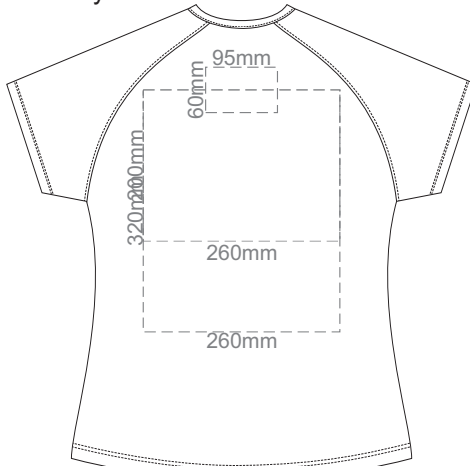

10% of Actual Size  
Screen Print

FRONT WOMEN'S EXTRA SMALL

BACK WOMEN'S EXTRA SMALL

10% of Actual Size  
Screen Print

WOMEN'S XS LEF SLEEVE

WOMEN'S XS RIGHT SLEEVE

10% of Actual Size  
Colourflex Transfer  
Faux Embroidery

FRONT WOMEN'S EXTRA SMALL  
Print area 260x200mm can be rotated to best suit.

BACK WOMEN'S EXTRA SMALL  
Print area 260x200mm can be rotated to best suit.

10% of Actual Size  
Colourflex Transfer  
Faux Embroidery

FRONT WOMEN'S SMALL  
Print area 260x200mm can be rotated to best suit.

BACK WOMEN'S SMALL  
Print area 260x200mm can be rotated to best suit.

10% of Actual Size  
Colourflex Transfer  
Faux Embroidery

WOMEN'S SMALL LEFT SLEEVE

Print area 280x200mm can be rotated to best suit.

BACK WOMEN'S MEDIUM

Print area 280x200mm can be rotated to best suit.

10% of Actual Size  
Colourflex Transfer  
Faux Embroidery

WOMEN'S MEDIUM LEFT SLEEVE