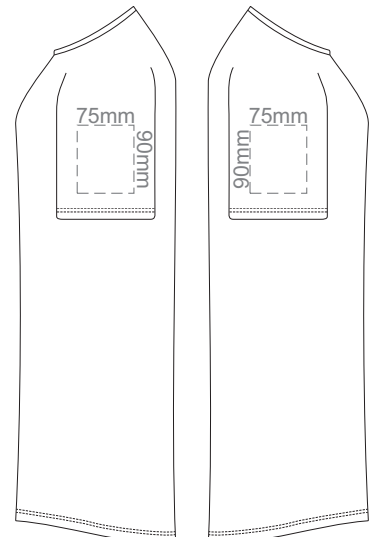

FRONT WOMEN'S EXTRA SMALL  
Print area 260x200mm can be rotated to best suit.

BACK WOMEN'S EXTRA SMALL  
Print area 260x200mm can be rotated to best suit.

10% of Actual Size  
Colourflex Transfer  
Faux Embroidery

BACK WOMEN'S LARGE

Print area 280x200mm can be rotated to best suit.

10% of Actual Size  
Colourflex Transfer  
Faux Embroidery

WOMEN'S LARGE LEFT SLEEVE

WOMEN'S LARGE RIGHT SLEEVE

10% of Actual Size  
Embroidery

FRONT WOMEN'S LARGE

10% of Actual Size  
Embroidery

WOMEN'S LARGE LEFT SLEEVE

WOMEN'S LARGE RIGHT SLEEVE

**WOMEN'S LARGE**

10% of Actual Size  
Screen Print

FRONT WOMEN'S XL

BACK WOMEN'S XL

10% of Actual Size  
Screen Print

WOMEN'S XL LEFT SLEEVE

WOMEN'S XL RIGHT SLEEVE

10% of Actual Size  
Colourflex Transfer  
Faux Embroidery

FRONT WOMEN'S XL

Print area 280x200mm can be rotated to best suit.