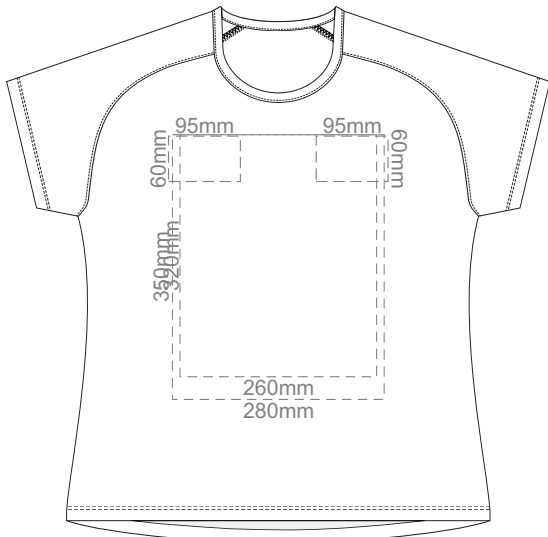

FRONT WOMEN'S EXTRA SMALL  
Print area 260x200mm can be rotated to best suit.

BACK WOMEN'S EXTRA SMALL  
Print area 260x200mm can be rotated to best suit.

10% of Actual Size  
Colourflex Transfer  
Faux Embroidery

BACK WOMEN'S LARGE

Print area 280x200mm can be rotated to best suit.

10% of Actual Size  
Colourflex Transfer  
Faux Embroidery

WOMEN'S LARGE LEFT SLEEVE

WOMEN'S LARGE RIGHT SLEEVE

10% of Actual Size  
Embroidery

FRONT WOMEN'S LARGE

10% of Actual Size  
Embroidery

WOMEN'S LARGE LEFT SLEEVE

WOMEN'S LARGE RIGHT SLEEVE

**WOMEN'S LARGE**

10% of Actual Size  
Screen Print

FRONT WOMEN'S XL

BACK WOMEN'S XL

10% of Actual Size  
Screen Print

WOMEN'S XL LEFT SLEEVE

WOMEN'S XL RIGHT SLEEVE

10% of Actual Size  
Colourflex Transfer  
Faux Embroidery

FRONT WOMEN'S XL

Print area 280x200mm can be rotated to best suit.