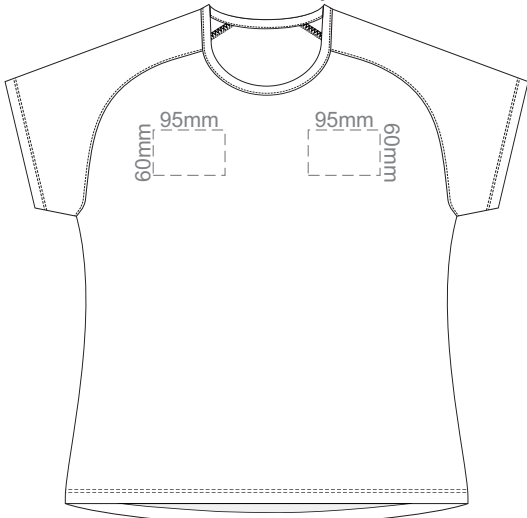

FRONT WOMEN'S EXTRA SMALL  
Print area 260x200mm can be rotated to best suit.

BACK WOMEN'S EXTRA SMALL  
Print area 260x200mm can be rotated to best suit.

10% of Actual Size  
Colourflex Transfer  
Faux Embroidery

FRONT WOMEN'S LARGE

BACK WOMEN'S LARGE

10% of Actual Size  
Screen Print

WOMEN'S LARGE LEFT SLEEVE

WOMEN'S LARGE RIGHT SLEEVE

10% of Actual Size  
Colourflex Transfer  
Faux Embroidery

FRONT WOMEN'S LARGE

Print area 280x200mm can be rotated to best suit.

BACK WOMEN'S LARGE

Print area 280x200mm can be rotated to best suit.

10% of Actual Size  
Colourflex Transfer  
Faux Embroidery

WOMEN'S LARGE LEFT SLEEVE

WOMEN'S LARGE RIGHT SLEEVE

10% of Actual Size  
Embroidery

FRONT WOMEN'S LARGE

10% of Actual Size  
Embroidery

WOMEN'S LARGE LEFT SLEEVE

WOMEN'S LARGE RIGHT SLEEVE

**WOMEN'S LARGE**

10% of Actual Size  
Screen Print

FRONT WOMEN'S XL

BACK WOMEN'S XL