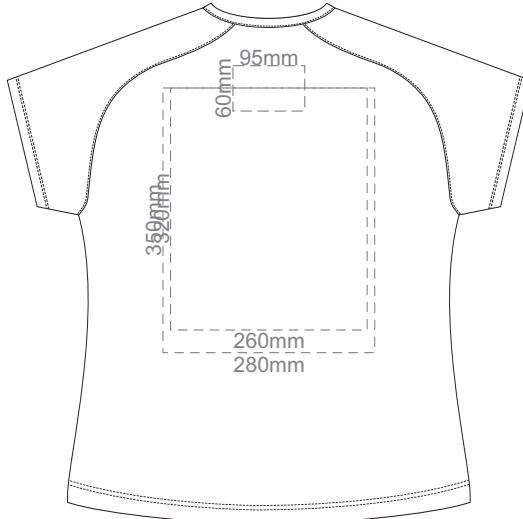

FRONT WOMEN'S EXTRA SMALL  
Print area 260x200mm can be rotated to best suit.

BACK WOMEN'S EXTRA SMALL  
Print area 260x200mm can be rotated to best suit.

10% of Actual Size  
Colourflex Transfer  
Faux Embroidery

Print area 280x200mm can be rotated to best suit.

BACK WOMEN'S MEDIUM

Print area 280x200mm can be rotated to best suit.

10% of Actual Size  
Colourflex Transfer  
Faux Embroidery

WOMEN'S MEDIUM LEFT SLEEVE

WOMEN'S MEDIUM RIGHT SLEEVE

10% of Actual Size  
Embroidery

FRONT WOMEN'S MEDIUM

10% of Actual Size  
Embroidery

WOMEN'S MEDIUM LEFT SLEEVE

WOMEN'S MEDIUM RIGHT SLEEVE

**WOMEN'S MEDIUM**

10% of Actual Size  
Screen Print

FRONT WOMEN'S LARGE

BACK WOMEN'S LARGE

10% of Actual Size  
Screen Print

WOMEN'S LARGE LEFT SLEEVE

WOMEN'S LARGE RIGHT SLEEVE

10% of Actual Size  
Colourflex Transfer  
Faux Embroidery

FRONT WOMEN'S LARGE

Print area 280x200mm can be rotated to best suit.