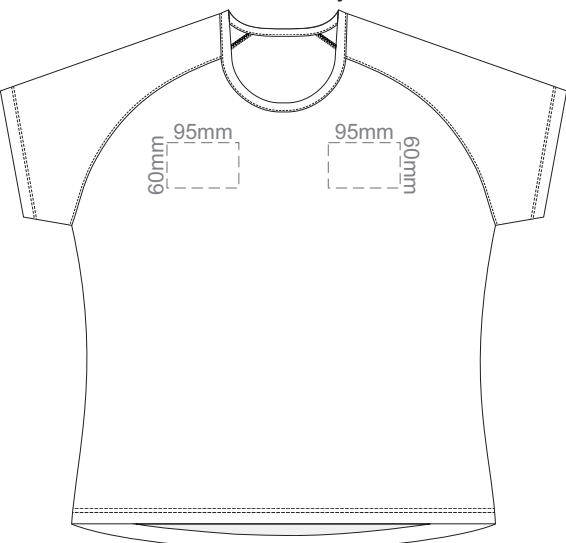

10% of Actual Size
Embroidery

10% of Actual Size
Embroidery

FRONT WOMEN'S XXL

WOMEN'S XXL