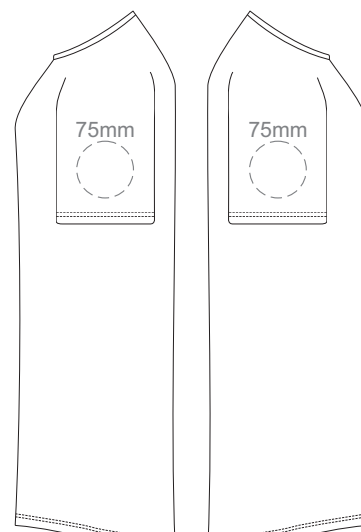

FRONT WOMEN'S EXTRA SMALL  
Print area 260x200mm can be rotated to best suit.

BACK WOMEN'S EXTRA SMALL  
Print area 260x200mm can be rotated to best suit.

10% of Actual Size  
Colourflex Transfer  
Faux Embroidery

10% of Actual Size  
Screen Print

WOMEN'S XL LEFT SLEEVE

WOMEN'S XL RIGHT SLEEVE

10% of Actual Size  
Colourflex Transfer  
Faux Embroidery

FRONT WOMEN'S XL

Print area 280x200mm can be rotated to best suit.

BACK WOMEN'S XL

Print area 280x200mm can be rotated to best suit.

10% of Actual Size  
Colourflex Transfer  
Faux Embroidery

WOMEN'S XL LEFT SLEEVE

WOMEN'S XL RIGHT SLEEVE

10% of Actual Size  
Embroidery

FRONT WOMEN'S XL

10% of Actual Size  
Embroidery

WOMEN'S XL LEFT SLEEVE

WOMEN'S XL RIGHT SLEEVE

WOMEN'S XL

10% of Actual Size  
Screen Print

10% of Actual Size  
Screen Print

FRONT WOMEN'S XXL

BACK WOMEN'S XXL