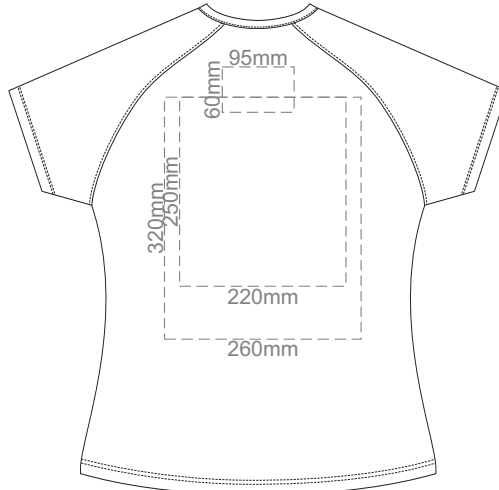

FRONT WOMEN'S EXTRA SMALL  
Print area 260x200mm can be rotated to best suit.

BACK WOMEN'S EXTRA SMALL  
Print area 260x200mm can be rotated to best suit.

10% of Actual Size  
Colourflex Transfer  
Faux Embroidery

WOMEN'S XS LEF SLEEVE

WOMEN'S XS RIGHT SLEEVE

10% of Actual Size  
Embroidery

FRONT WOMEN'S EXTRA SMALL

10% of Actual Size  
Embroidery

WOMEN'S XS LEF SLEEVE

WOMEN'S XS RIGHT SLEEVE

**WOMEN'S EXTRA SMALL**

10% of Actual Size  
Screen Print

FRONT WOMEN'S SMALL

BACK WOMEN'S SMALL

10% of Actual Size  
Screen Print

WOMEN'S SMALL LEFT SLEEVE

WOMEN'S SMALL RIGHT SLEEVE

10% of Actual Size  
Colourflex Transfer  
Faux Embroidery

FRONT WOMEN'S SMALL  
Print area 260x200mm can be rotated to best suit.

BACK WOMEN'S SMALL  
Print area 260x200mm can be rotated to best suit.

10% of Actual Size  
Colourflex Transfer  
Faux Embroidery

WOMEN'S SMALL LEFT SLEEVE