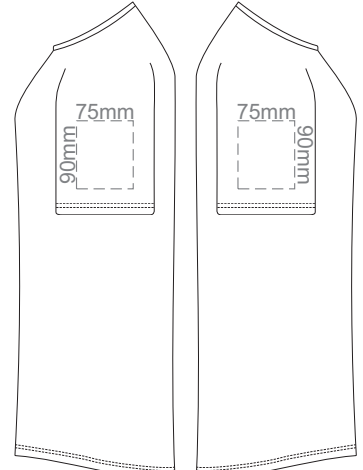

10% of Actual Size  
Screen Print

FRONT WOMEN'S EXTRA SMALL

BACK WOMEN'S EXTRA SMALL

10% of Actual Size  
Screen Print

WOMEN'S XS LEF SLEEVE

WOMEN'S XS RIGHT SLEEVE

10% of Actual Size  
Colourflex Transfer  
Faux Embroidery

FRONT WOMEN'S EXTRA SMALL  
Print area 260x200mm can be rotated to best suit.

BACK WOMEN'S EXTRA SMALL  
Print area 260x200mm can be rotated to best suit.

10% of Actual Size  
Colourflex Transfer  
Faux Embroidery

WOMEN'S XS LEF SLEEVE

WOMEN'S XS RIGHT SLEEVE

10% of Actual Size  
Embroidery

FRONT WOMEN'S EXTRA SMALL

10% of Actual Size  
Embroidery

WOMEN'S XS LEF SLEEVE

WOMEN'S XS RIGHT SLEEVE

**WOMEN'S EXTRA SMALL**

FRONT WOMEN'S SMALL  
Print area 260x200mm can be rotated to best suit.

BACK WOMEN'S SMALL  
Print area 260x200mm can be rotated to best suit.

10% of Actual Size  
Colourflex Transfer  
Faux Embroidery

WOMEN'S SMALL LEFT SLEEVE