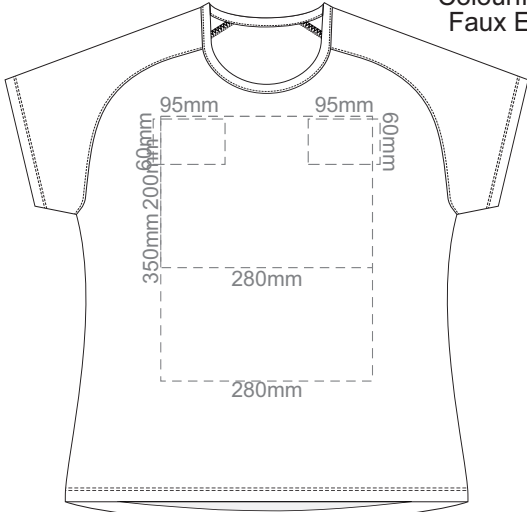

Print area 280x200mm can be rotated to best suit.

BACK WOMEN'S MEDIUM

Print area 280x200mm can be rotated to best suit.

10% of Actual Size  
Colourflex Transfer  
Faux Embroidery

WOMEN'S MEDIUM LEFT SLEEVE

WOMEN'S MEDIUM RIGHT SLEEVE

10% of Actual Size  
Embroidery

FRONT WOMEN'S MEDIUM

10% of Actual Size  
Embroidery

WOMEN'S MEDIUM LEFT SLEEVE

WOMEN'S MEDIUM RIGHT SLEEVE

**WOMEN'S MEDIUM**

10% of Actual Size  
Screen Print

FRONT WOMEN'S LARGE

BACK WOMEN'S LARGE

10% of Actual Size  
Screen Print

WOMEN'S LARGE LEFT SLEEVE

WOMEN'S LARGE RIGHT SLEEVE

10% of Actual Size  
Colourflex Transfer  
Faux Embroidery

FRONT WOMEN'S LARGE

Print area 280x200mm can be rotated to best suit.

BACK WOMEN'S LARGE

Print area 280x200mm can be rotated to best suit.

10% of Actual Size  
Colourflex Transfer  
Faux Embroidery

WOMEN'S LARGE LEFT SLEEVE

WOMEN'S LARGE RIGHT SLEEVE

10% of Actual Size  
Embroidery