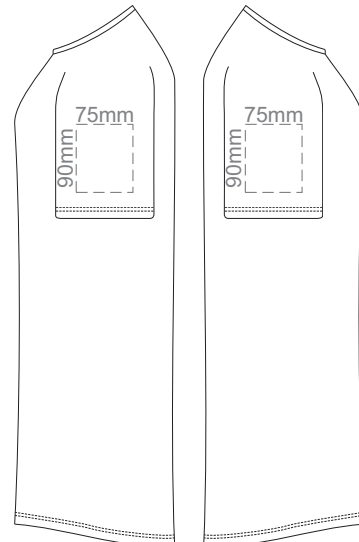

WOMEN'S XXL LEFT SLEEVE

WOMEN'S XXL RIGHT SLEEVE

10% of Actual Size
Screen Print

10% of Actual Size
Screen Print