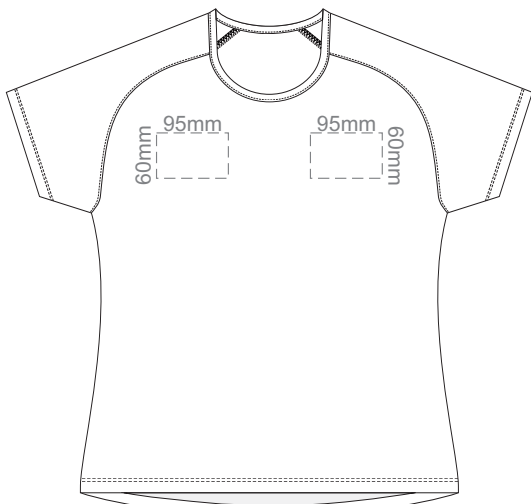

10% of Actual Size
Embroidery

FRONT WOMEN'S MEDIUM