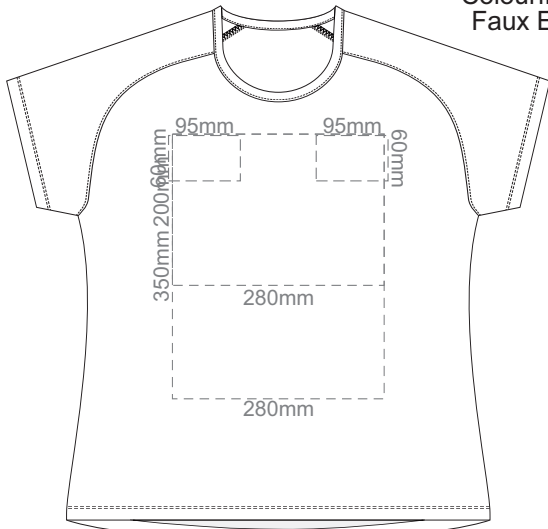

FRONT WOMEN'S LARGE

BACK WOMEN'S LARGE

10% of Actual Size  
Screen Print

WOMEN'S LARGE LEFT SLEEVE

WOMEN'S LARGE RIGHT SLEEVE

10% of Actual Size  
Colourflex Transfer  
Faux Embroidery

FRONT WOMEN'S LARGE

Print area 280x200mm can be rotated to best suit.

BACK WOMEN'S LARGE

Print area 280x200mm can be rotated to best suit.

10% of Actual Size  
Colourflex Transfer  
Faux Embroidery

WOMEN'S LARGE LEFT SLEEVE

WOMEN'S LARGE RIGHT SLEEVE

10% of Actual Size  
Embroidery

FRONT WOMEN'S LARGE

10% of Actual Size  
Embroidery

WOMEN'S LARGE LEFT SLEEVE

WOMEN'S LARGE RIGHT SLEEVE

**WOMEN'S LARGE**

10% of Actual Size  
Screen Print

FRONT WOMEN'S XL

BACK WOMEN'S XL

10% of Actual Size  
Screen Print

WOMEN'S XL LEFT SLEEVE

WOMEN'S XL RIGHT SLEEVE

10% of Actual Size  
Colourflex Transfer  
Faux Embroidery

FRONT WOMEN'S XL

Print area 280x200mm can be rotated to best suit.