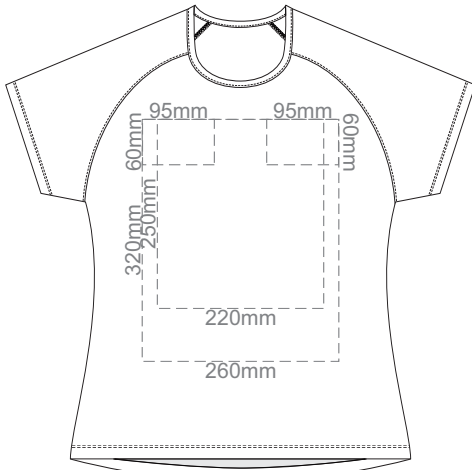

10% of Actual Size  
Screen Print

FRONT WOMEN'S EXTRA SMALL

BACK WOMEN'S EXTRA SMALL

10% of Actual Size  
Screen Print

WOMEN'S XS LEF SLEEVE

WOMEN'S XS RIGHT SLEEVE

10% of Actual Size  
Colourflex Transfer  
Faux Embroidery

FRONT WOMEN'S EXTRA SMALL  
Print area 260x200mm can be rotated to best suit.

BACK WOMEN'S EXTRA SMALL  
Print area 260x200mm can be rotated to best suit.

10% of Actual Size  
Colourflex Transfer  
Faux Embroidery

FRONT WOMEN'S SMALL  
Print area 260x200mm can be rotated to best suit.

BACK WOMEN'S SMALL  
Print area 260x200mm can be rotated to best suit.

10% of Actual Size  
Colourflex Transfer  
Faux Embroidery

WOMEN'S SMALL LEFT SLEEVE

Print area 280x200mm can be rotated to best suit.

BACK WOMEN'S MEDIUM

Print area 280x200mm can be rotated to best suit.

10% of Actual Size  
Colourflex Transfer  
Faux Embroidery

WOMEN'S MEDIUM LEFT SLEEVE