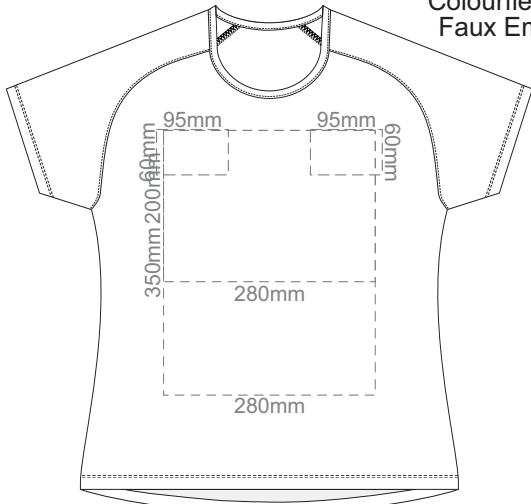

10% of Actual Size
Colourflex Transfer
Faux Embroidery

FRONT WOMEN'S MEDIUM