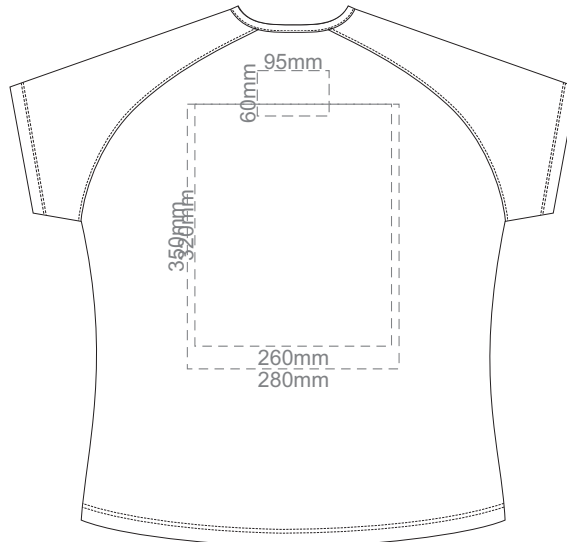

BACK WOMEN'S XXL

10% of Actual Size
Screen Print

10% of Actual Size
Screen Print