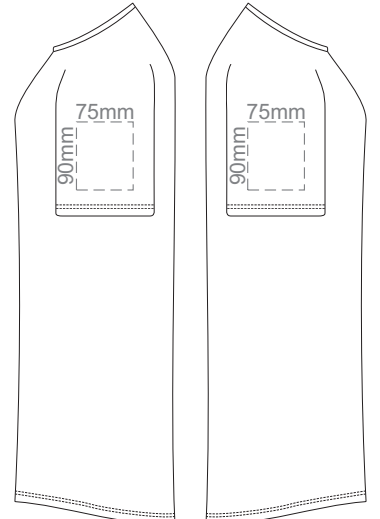

Print area 280x200mm can be rotated to best suit.

BACK WOMEN'S MEDIUM

Print area 280x200mm can be rotated to best suit.

10% of Actual Size  
Colourflex Transfer  
Faux Embroidery

WOMEN'S MEDIUM LEFT SLEEVE

WOMEN'S MEDIUM RIGHT SLEEVE

10% of Actual Size  
Embroidery

FRONT WOMEN'S MEDIUM

10% of Actual Size  
Embroidery

WOMEN'S MEDIUM LEFT SLEEVE

WOMEN'S MEDIUM RIGHT SLEEVE

**WOMEN'S MEDIUM**

10% of Actual Size  
Screen Print

FRONT WOMEN'S LARGE

BACK WOMEN'S LARGE

10% of Actual Size  
Screen Print

WOMEN'S LARGE LEFT SLEEVE

WOMEN'S LARGE RIGHT SLEEVE

10% of Actual Size  
Colourflex Transfer  
Faux Embroidery

FRONT WOMEN'S LARGE

Print area 280x200mm can be rotated to best suit.

BACK WOMEN'S LARGE

Print area 280x200mm can be rotated to best suit.

10% of Actual Size  
Colourflex Transfer  
Faux Embroidery

WOMEN'S LARGE LEFT SLEEVE

WOMEN'S LARGE RIGHT SLEEVE

10% of Actual Size  
Embroidery