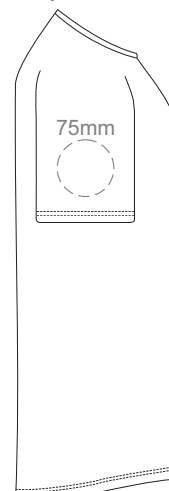

FRONT WOMEN'S SMALL  
Print area 260x200mm can be rotated to best suit.

BACK WOMEN'S SMALL  
Print area 260x200mm can be rotated to best suit.

10% of Actual Size  
Colourflex Transfer  
Faux Embroidery

WOMEN'S SMALL LEFT SLEEVE

WOMEN'S SMALL RIGHT SLEEVE

10% of Actual Size  
Embroidery

FRONT WOMEN'S SMALL

10% of Actual Size  
Embroidery

WOMEN'S SMALL LEFT SLEEVE

WOMEN'S SMALL RIGHT SLEEVE

**WOMEN'S SMALL**

10% of Actual Size  
Screen Print

FRONT WOMEN'S MEDIUM

BACK WOMEN'S MEDIUM

10% of Actual Size  
Screen Print

WOMEN'S MEDIUM LEFT SLEEVE

WOMEN'S MEDIUM RIGHT SLEEVE

10% of Actual Size  
Colourflex Transfer  
Faux Embroidery

FRONT WOMEN'S MEDIUM

Print area 280x200mm can be rotated to best suit.

BACK WOMEN'S MEDIUM

Print area 280x200mm can be rotated to best suit.

10% of Actual Size  
Colourflex Transfer  
Faux Embroidery

WOMEN'S MEDIUM LEFT SLEEVE