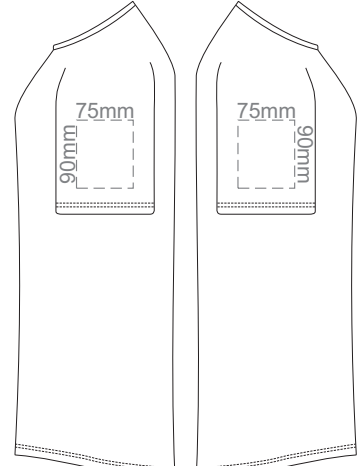

10% of Actual Size  
Screen Print

FRONT WOMEN'S EXTRA SMALL

BACK WOMEN'S EXTRA SMALL

10% of Actual Size  
Screen Print

WOMEN'S XS LEF SLEEVE

WOMEN'S XS RIGHT SLEEVE

10% of Actual Size  
Colourflex Transfer  
Faux Embroidery

FRONT WOMEN'S EXTRA SMALL  
Print area 260x200mm can be rotated to best suit.

BACK WOMEN'S EXTRA SMALL  
Print area 260x200mm can be rotated to best suit.

10% of Actual Size  
Colourflex Transfer  
Faux Embroidery

WOMEN'S XS LEF SLEEVE

WOMEN'S XS RIGHT SLEEVE

10% of Actual Size  
Embroidery

FRONT WOMEN'S EXTRA SMALL

10% of Actual Size  
Embroidery

WOMEN'S XS LEF SLEEVE

WOMEN'S XS RIGHT SLEEVE

**WOMEN'S EXTRA SMALL**

FRONT WOMEN'S SMALL  
Print area 260x200mm can be rotated to best suit.

BACK WOMEN'S SMALL  
Print area 260x200mm can be rotated to best suit.

10% of Actual Size  
Colourflex Transfer  
Faux Embroidery

WOMEN'S SMALL LEFT SLEEVE