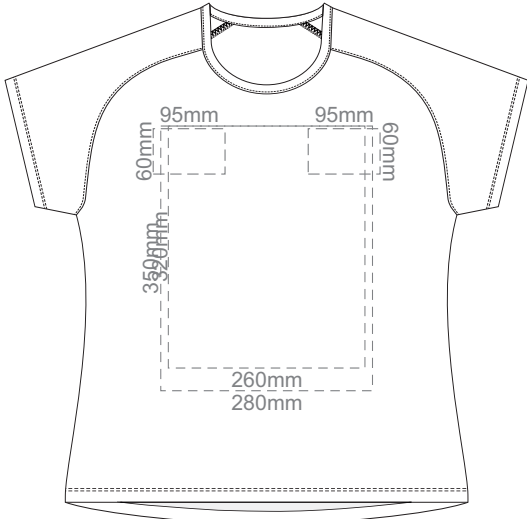

Print area 280x200mm can be rotated to best suit.

BACK WOMEN'S MEDIUM

Print area 280x200mm can be rotated to best suit.

10% of Actual Size  
Colourflex Transfer  
Faux Embroidery

WOMEN'S MEDIUM LEFT SLEEVE

WOMEN'S MEDIUM RIGHT SLEEVE

10% of Actual Size  
Embroidery

FRONT WOMEN'S MEDIUM

10% of Actual Size  
Embroidery

WOMEN'S MEDIUM LEFT SLEEVE

WOMEN'S MEDIUM RIGHT SLEEVE

**WOMEN'S MEDIUM**

10% of Actual Size  
Screen Print

FRONT WOMEN'S LARGE

BACK WOMEN'S LARGE

10% of Actual Size  
Screen Print

WOMEN'S LARGE LEFT SLEEVE

WOMEN'S LARGE RIGHT SLEEVE

10% of Actual Size  
Colourflex Transfer  
Faux Embroidery

FRONT WOMEN'S LARGE

Print area 280x200mm can be rotated to best suit.

BACK WOMEN'S LARGE

Print area 280x200mm can be rotated to best suit.

10% of Actual Size  
Colourflex Transfer  
Faux Embroidery

WOMEN'S LARGE LEFT SLEEVE

WOMEN'S LARGE RIGHT SLEEVE

10% of Actual Size  
Embroidery