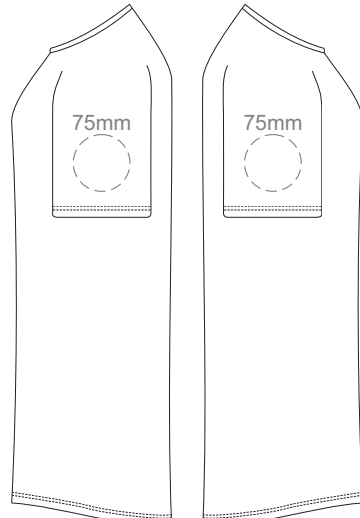

FRONT WOMEN'S EXTRA SMALL  
Print area 260x200mm can be rotated to best suit.

BACK WOMEN'S EXTRA SMALL  
Print area 260x200mm can be rotated to best suit.

10% of Actual Size  
Colourflex Transfer  
Faux Embroidery

FRONT WOMEN'S LARGE

BACK WOMEN'S LARGE

10% of Actual Size  
Screen Print

WOMEN'S LARGE LEFT SLEEVE

WOMEN'S LARGE RIGHT SLEEVE

10% of Actual Size  
Colourflex Transfer  
Faux Embroidery

FRONT WOMEN'S LARGE

Print area 280x200mm can be rotated to best suit.

BACK WOMEN'S LARGE

Print area 280x200mm can be rotated to best suit.

10% of Actual Size  
Colourflex Transfer  
Faux Embroidery

WOMEN'S LARGE LEFT SLEEVE

WOMEN'S LARGE RIGHT SLEEVE

10% of Actual Size  
Embroidery

FRONT WOMEN'S LARGE

10% of Actual Size  
Embroidery

WOMEN'S LARGE LEFT SLEEVE

WOMEN'S LARGE RIGHT SLEEVE

**WOMEN'S LARGE**

10% of Actual Size  
Screen Print

FRONT WOMEN'S XL

BACK WOMEN'S XL