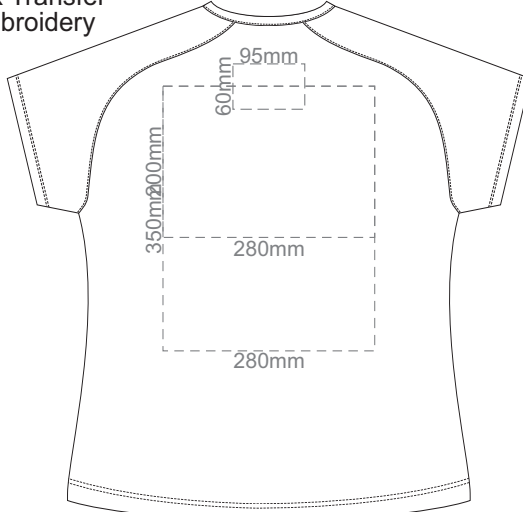

Print area 280x200mm can be rotated to best suit.

BACK WOMEN'S MEDIUM

Print area 280x200mm can be rotated to best suit.

10% of Actual Size  
Colourflex Transfer  
Faux Embroidery

WOMEN'S MEDIUM LEFT SLEEVE

WOMEN'S MEDIUM RIGHT SLEEVE

10% of Actual Size  
Embroidery

FRONT WOMEN'S MEDIUM

10% of Actual Size  
Embroidery

WOMEN'S MEDIUM LEFT SLEEVE

WOMEN'S MEDIUM RIGHT SLEEVE

**WOMEN'S MEDIUM**

10% of Actual Size  
Screen Print

FRONT WOMEN'S LARGE

BACK WOMEN'S LARGE

10% of Actual Size  
Screen Print

WOMEN'S LARGE LEFT SLEEVE

WOMEN'S LARGE RIGHT SLEEVE

10% of Actual Size  
Colourflex Transfer  
Faux Embroidery

FRONT WOMEN'S LARGE

Print area 280x200mm can be rotated to best suit.

BACK WOMEN'S LARGE

Print area 280x200mm can be rotated to best suit.

10% of Actual Size  
Colourflex Transfer  
Faux Embroidery

WOMEN'S LARGE LEFT SLEEVE

WOMEN'S LARGE RIGHT SLEEVE

10% of Actual Size  
Embroidery