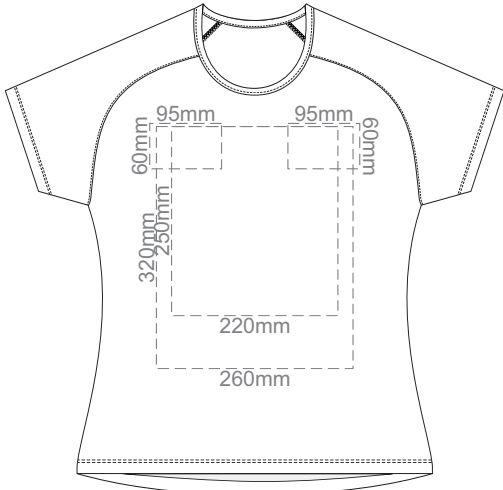

FRONT WOMEN'S EXTRA SMALL  
Print area 260x200mm can be rotated to best suit.

BACK WOMEN'S EXTRA SMALL  
Print area 260x200mm can be rotated to best suit.

10% of Actual Size  
Colourflex Transfer  
Faux Embroidery

WOMEN'S XS LEF SLEEVE

WOMEN'S XS RIGHT SLEEVE

10% of Actual Size  
Embroidery

FRONT WOMEN'S EXTRA SMALL

10% of Actual Size  
Embroidery

WOMEN'S XS LEF SLEEVE

WOMEN'S XS RIGHT SLEEVE

**WOMEN'S EXTRA SMALL**

10% of Actual Size  
Screen Print

FRONT WOMEN'S SMALL

BACK WOMEN'S SMALL

10% of Actual Size  
Screen Print

WOMEN'S SMALL LEFT SLEEVE

WOMEN'S SMALL RIGHT SLEEVE

10% of Actual Size  
Colourflex Transfer  
Faux Embroidery

FRONT WOMEN'S SMALL  
Print area 260x200mm can be rotated to best suit.

BACK WOMEN'S SMALL  
Print area 260x200mm can be rotated to best suit.

10% of Actual Size  
Colourflex Transfer  
Faux Embroidery

WOMEN'S SMALL LEFT SLEEVE