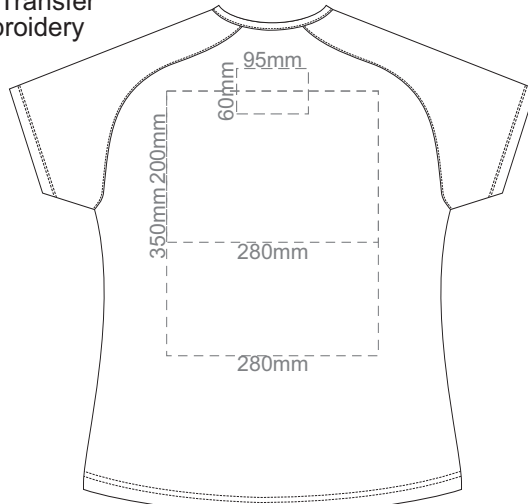

BACK WOMEN'S MEDIUM