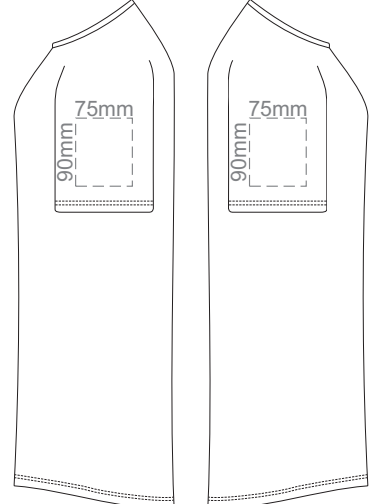

WOMEN'S MEDIUM RIGHT SLEEVE

10% of Actual Size
Screen Print

WOMEN'S MEDIUM LEFT SLEEVE