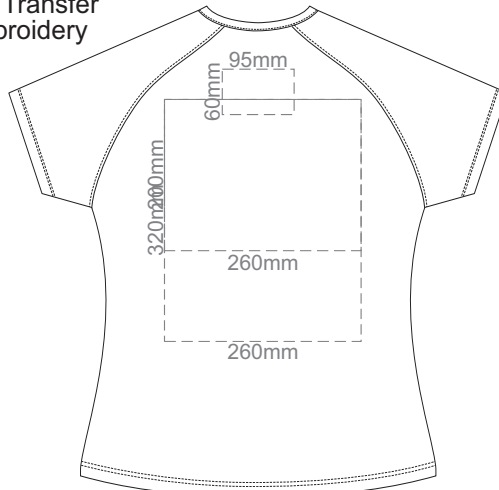

FRONT WOMEN'S EXTRA SMALL  
Print area 260x200mm can be rotated to best suit.

BACK WOMEN'S EXTRA SMALL  
Print area 260x200mm can be rotated to best suit.

10% of Actual Size  
Colourflex Transfer  
Faux Embroidery

WOMEN'S XS LEF SLEEVE

WOMEN'S XS RIGHT SLEEVE

10% of Actual Size  
Embroidery

FRONT WOMEN'S EXTRA SMALL

10% of Actual Size  
Embroidery

WOMEN'S XS LEF SLEEVE

WOMEN'S XS RIGHT SLEEVE

**WOMEN'S EXTRA SMALL**

10% of Actual Size  
Screen Print

FRONT WOMEN'S SMALL

BACK WOMEN'S SMALL

10% of Actual Size  
Screen Print

WOMEN'S SMALL LEFT SLEEVE

WOMEN'S SMALL RIGHT SLEEVE

10% of Actual Size  
Colourflex Transfer  
Faux Embroidery

FRONT WOMEN'S SMALL  
Print area 260x200mm can be rotated to best suit.

BACK WOMEN'S SMALL  
Print area 260x200mm can be rotated to best suit.

10% of Actual Size  
Colourflex Transfer  
Faux Embroidery

WOMEN'S SMALL LEFT SLEEVE