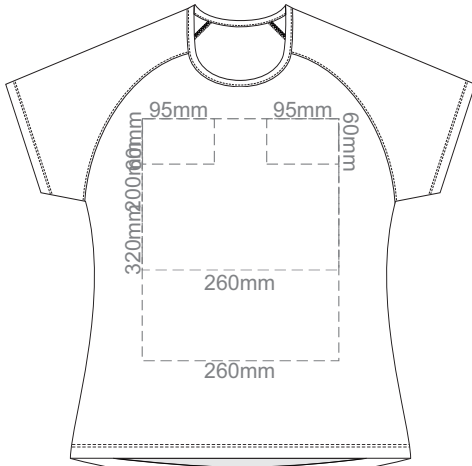

10% of Actual Size  
Screen Print

FRONT WOMEN'S EXTRA SMALL

BACK WOMEN'S EXTRA SMALL

10% of Actual Size  
Screen Print

WOMEN'S XS LEF SLEEVE

WOMEN'S XS RIGHT SLEEVE

10% of Actual Size  
Colourflex Transfer  
Faux Embroidery

FRONT WOMEN'S EXTRA SMALL  
Print area 260x200mm can be rotated to best suit.

BACK WOMEN'S EXTRA SMALL  
Print area 260x200mm can be rotated to best suit.

10% of Actual Size  
Colourflex Transfer  
Faux Embroidery

FRONT WOMEN'S SMALL  
Print area 260x200mm can be rotated to best suit.

BACK WOMEN'S SMALL  
Print area 260x200mm can be rotated to best suit.

10% of Actual Size  
Colourflex Transfer  
Faux Embroidery

WOMEN'S SMALL LEFT SLEEVE

Print area 280x200mm can be rotated to best suit.

BACK WOMEN'S MEDIUM

Print area 280x200mm can be rotated to best suit.

10% of Actual Size  
Colourflex Transfer  
Faux Embroidery

WOMEN'S MEDIUM LEFT SLEEVE