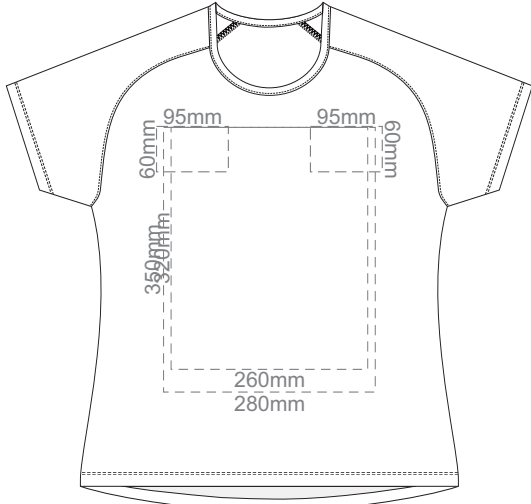

10% of Actual Size
Screen Print

FRONT WOMEN'S MEDIUM