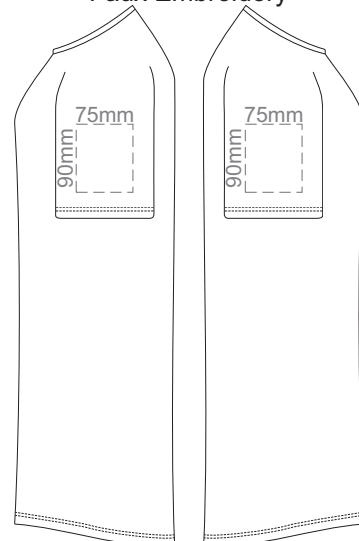

WOMEN'S XXL LEFT SLEEVE

WOMEN'S XXL RIGHT SLEEVE

10% of Actual Size
Colourflex Transfer
Faux Embroidery

10% of Actual Size
Colourflex Transfer
Faux Embroidery