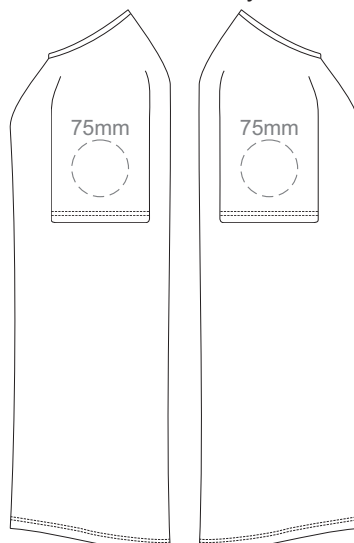

10% of Actual Size
Embroidery

10% of Actual Size
Embroidery

WOMEN'S XXL LEFT SLEEVE

WOMEN'S XXL RIGHT SLEEVE

WOMEN'S XXL