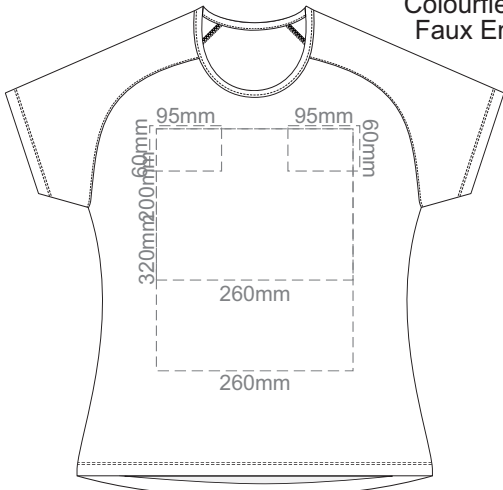

FRONT WOMEN'S EXTRA SMALL  
Print area 260x200mm can be rotated to best suit.

BACK WOMEN'S EXTRA SMALL  
Print area 260x200mm can be rotated to best suit.

10% of Actual Size  
Colourflex Transfer  
Faux Embroidery

WOMEN'S XS LEF SLEEVE

WOMEN'S XS RIGHT SLEEVE

10% of Actual Size  
Embroidery

FRONT WOMEN'S EXTRA SMALL

10% of Actual Size  
Embroidery

WOMEN'S XS LEF SLEEVE

WOMEN'S XS RIGHT SLEEVE

**WOMEN'S EXTRA SMALL**

10% of Actual Size  
Screen Print

FRONT WOMEN'S SMALL

BACK WOMEN'S SMALL

10% of Actual Size  
Screen Print

WOMEN'S SMALL LEFT SLEEVE

WOMEN'S SMALL RIGHT SLEEVE

10% of Actual Size  
Colourflex Transfer  
Faux Embroidery

FRONT WOMEN'S SMALL  
Print area 260x200mm can be rotated to best suit.

BACK WOMEN'S SMALL  
Print area 260x200mm can be rotated to best suit.

10% of Actual Size  
Colourflex Transfer  
Faux Embroidery

WOMEN'S SMALL LEFT SLEEVE