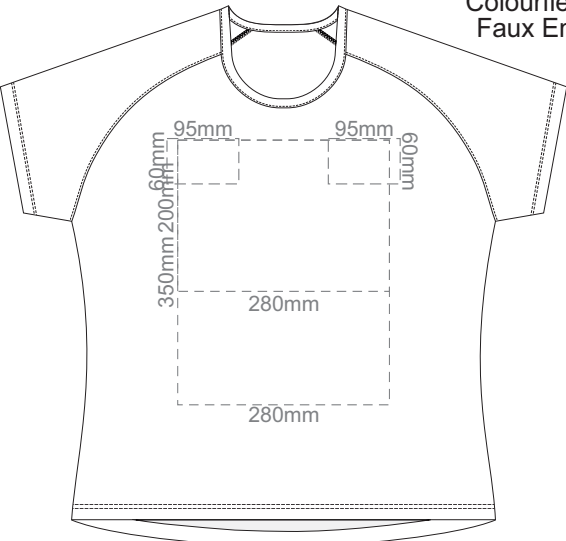

10% of Actual Size
Colourflex Transfer
Faux Embroidery

10% of Actual Size
Colourflex Transfer
Faux Embroidery

FRONT WOMEN'S XXL