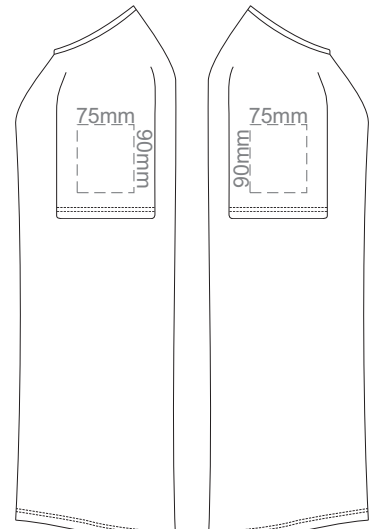

FRONT WOMEN'S EXTRA SMALL  
Print area 260x200mm can be rotated to best suit.

BACK WOMEN'S EXTRA SMALL  
Print area 260x200mm can be rotated to best suit.

10% of Actual Size  
Colourflex Transfer  
Faux Embroidery

FRONT WOMEN'S LARGE

10% of Actual Size  
Embroidery

WOMEN'S LARGE LEFT SLEEVE

WOMEN'S LARGE RIGHT SLEEVE

**WOMEN'S LARGE**

10% of Actual Size  
Screen Print

FRONT WOMEN'S XL

BACK WOMEN'S XL

10% of Actual Size  
Screen Print

WOMEN'S XL LEFT SLEEVE

WOMEN'S XL RIGHT SLEEVE

10% of Actual Size  
Colourflex Transfer  
Faux Embroidery

FRONT WOMEN'S XL

Print area 280x200mm can be rotated to best suit.

BACK WOMEN'S XL

Print area 280x200mm can be rotated to best suit.

10% of Actual Size  
Colourflex Transfer  
Faux Embroidery

WOMEN'S XL LEFT SLEEVE

WOMEN'S XL RIGHT SLEEVE

10% of Actual Size  
Embroidery

FRONT WOMEN'S XL