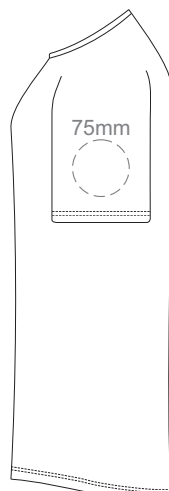

WOMEN'S XS LEF SLEEVE

WOMEN'S XS RIGHT SLEEVE

10% of Actual Size  
Embroidery

FRONT WOMEN'S EXTRA SMALL

10% of Actual Size  
Embroidery

WOMEN'S XS LEF SLEEVE

WOMEN'S XS RIGHT SLEEVE

**WOMEN'S EXTRA SMALL**

10% of Actual Size  
Screen Print

FRONT WOMEN'S SMALL

BACK WOMEN'S SMALL

10% of Actual Size  
Screen Print

WOMEN'S SMALL LEFT SLEEVE

WOMEN'S SMALL RIGHT SLEEVE

10% of Actual Size  
Colourflex Transfer  
Faux Embroidery

FRONT WOMEN'S SMALL  
Print area 260x200mm can be rotated to best suit.

BACK WOMEN'S SMALL  
Print area 260x200mm can be rotated to best suit.

10% of Actual Size  
Colourflex Transfer  
Faux Embroidery

WOMEN'S SMALL LEFT SLEEVE

WOMEN'S SMALL RIGHT SLEEVE

10% of Actual Size  
Embroidery

FRONT WOMEN'S SMALL

10% of Actual Size  
Embroidery

WOMEN'S SMALL LEFT SLEEVE

WOMEN'S SMALL RIGHT SLEEVE

**WOMEN'S SMALL**

10% of Actual Size  
Screen Print