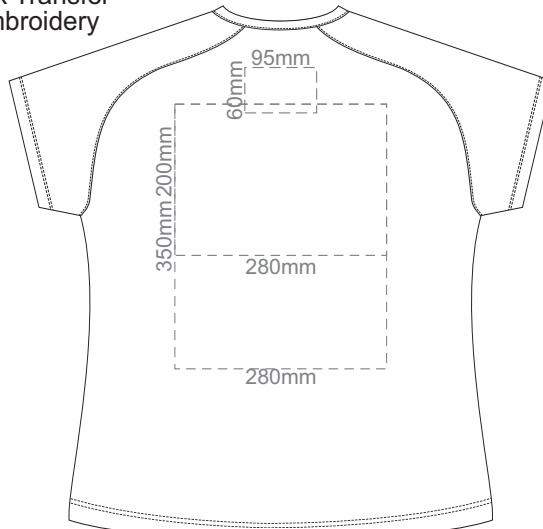

BACK WOMEN'S LARGE

Print area 280x200mm can be rotated to best suit.

10% of Actual Size  
Colourflex Transfer  
Faux Embroidery

WOMEN'S LARGE LEFT SLEEVE

WOMEN'S LARGE RIGHT SLEEVE

10% of Actual Size  
Embroidery

FRONT WOMEN'S LARGE

10% of Actual Size  
Embroidery

WOMEN'S LARGE LEFT SLEEVE

WOMEN'S LARGE RIGHT SLEEVE

**WOMEN'S LARGE**

10% of Actual Size  
Screen Print

FRONT WOMEN'S XL

BACK WOMEN'S XL

10% of Actual Size  
Screen Print

WOMEN'S XL LEFT SLEEVE

WOMEN'S XL RIGHT SLEEVE

10% of Actual Size  
Colourflex Transfer  
Faux Embroidery

FRONT WOMEN'S XL

Print area 280x200mm can be rotated to best suit.

BACK WOMEN'S XL

Print area 280x200mm can be rotated to best suit.

10% of Actual Size  
Colourflex Transfer  
Faux Embroidery

WOMEN'S XL LEFT SLEEVE

WOMEN'S XL RIGHT SLEEVE

10% of Actual Size  
Embroidery

FRONT WOMEN'S XL