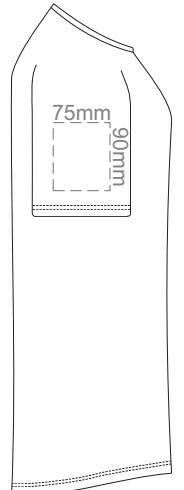

FRONT WOMEN'S EXTRA SMALL  
Print area 260x200mm can be rotated to best suit.

BACK WOMEN'S EXTRA SMALL  
Print area 260x200mm can be rotated to best suit.

10% of Actual Size  
Colourflex Transfer  
Faux Embroidery

WOMEN'S XS LEF SLEEVE

WOMEN'S XS RIGHT SLEEVE

10% of Actual Size  
Embroidery

FRONT WOMEN'S EXTRA SMALL

10% of Actual Size  
Embroidery

WOMEN'S XS LEF SLEEVE

WOMEN'S XS RIGHT SLEEVE

**WOMEN'S EXTRA SMALL**

10% of Actual Size  
Screen Print

FRONT WOMEN'S SMALL

BACK WOMEN'S SMALL

10% of Actual Size  
Screen Print

WOMEN'S SMALL LEFT SLEEVE

WOMEN'S SMALL RIGHT SLEEVE

10% of Actual Size  
Colourflex Transfer  
Faux Embroidery

FRONT WOMEN'S SMALL  
Print area 260x200mm can be rotated to best suit.

BACK WOMEN'S SMALL  
Print area 260x200mm can be rotated to best suit.

10% of Actual Size  
Colourflex Transfer  
Faux Embroidery

WOMEN'S SMALL LEFT SLEEVE