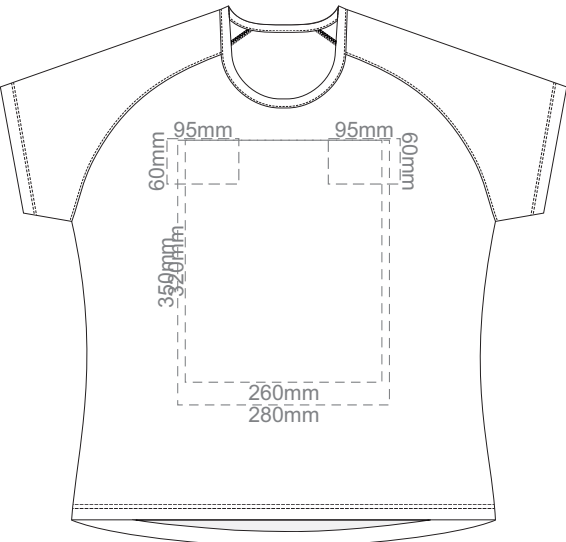

10% of Actual Size
Screen Print

10% of Actual Size
Screen Print

FRONT WOMEN'S XXL