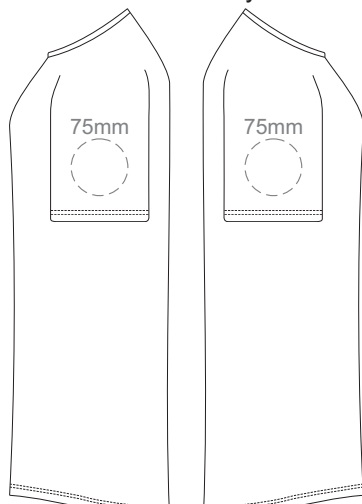

10% of Actual Size
Embroidery

WOMEN'S MEDIUM LEFT SLEEVE

WOMEN'S MEDIUM RIGHT SLEEVE

WOMEN'S MEDIUM