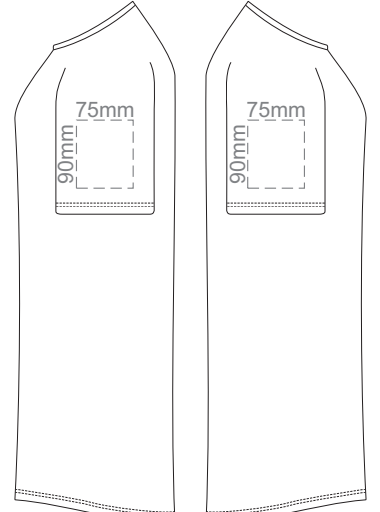

Print area 280x200mm can be rotated to best suit.

BACK WOMEN'S MEDIUM

Print area 280x200mm can be rotated to best suit.

10% of Actual Size  
Colourflex Transfer  
Faux Embroidery

WOMEN'S MEDIUM LEFT SLEEVE

WOMEN'S MEDIUM RIGHT SLEEVE

10% of Actual Size  
Embroidery

FRONT WOMEN'S MEDIUM

10% of Actual Size  
Embroidery

WOMEN'S MEDIUM LEFT SLEEVE

WOMEN'S MEDIUM RIGHT SLEEVE

**WOMEN'S MEDIUM**

10% of Actual Size  
Screen Print

FRONT WOMEN'S LARGE

BACK WOMEN'S LARGE

10% of Actual Size  
Screen Print

WOMEN'S LARGE LEFT SLEEVE

WOMEN'S LARGE RIGHT SLEEVE

10% of Actual Size  
Colourflex Transfer  
Faux Embroidery

FRONT WOMEN'S LARGE

Print area 280x200mm can be rotated to best suit.

BACK WOMEN'S LARGE

Print area 280x200mm can be rotated to best suit.

10% of Actual Size  
Colourflex Transfer  
Faux Embroidery

WOMEN'S LARGE LEFT SLEEVE

WOMEN'S LARGE RIGHT SLEEVE

10% of Actual Size  
Embroidery