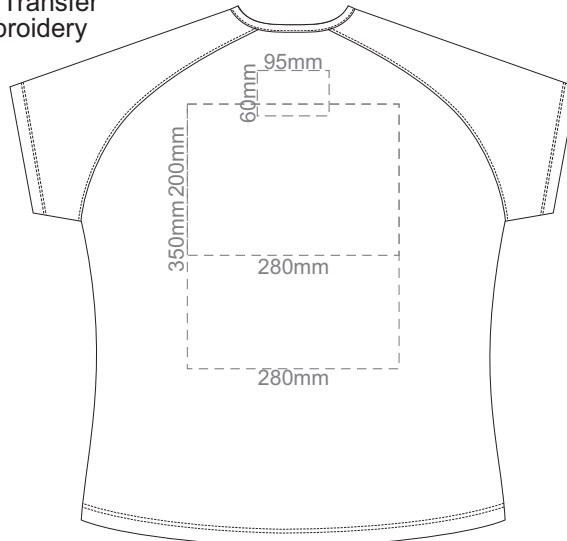

BACK WOMEN'S XXL

10% of Actual Size
Colourflex Transfer
Faux Embroidery

10% of Actual Size
Colourflex Transfer
Faux Embroidery