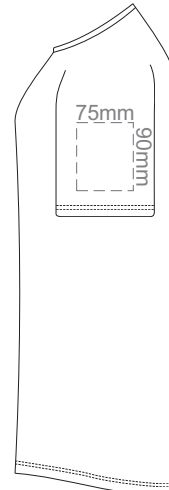

FRONT WOMEN'S EXTRA SMALL  
Print area 260x200mm can be rotated to best suit.

BACK WOMEN'S EXTRA SMALL  
Print area 260x200mm can be rotated to best suit.

10% of Actual Size  
Colourflex Transfer  
Faux Embroidery

WOMEN'S XS LEF SLEEVE

WOMEN'S XS RIGHT SLEEVE

10% of Actual Size  
Embroidery

FRONT WOMEN'S EXTRA SMALL

10% of Actual Size  
Embroidery

WOMEN'S XS LEF SLEEVE

WOMEN'S XS RIGHT SLEEVE

**WOMEN'S EXTRA SMALL**

10% of Actual Size  
Screen Print

FRONT WOMEN'S SMALL

BACK WOMEN'S SMALL

10% of Actual Size  
Screen Print

WOMEN'S SMALL LEFT SLEEVE

WOMEN'S SMALL RIGHT SLEEVE

10% of Actual Size  
Colourflex Transfer  
Faux Embroidery

FRONT WOMEN'S SMALL  
Print area 260x200mm can be rotated to best suit.

BACK WOMEN'S SMALL  
Print area 260x200mm can be rotated to best suit.

10% of Actual Size  
Colourflex Transfer  
Faux Embroidery

WOMEN'S SMALL LEFT SLEEVE