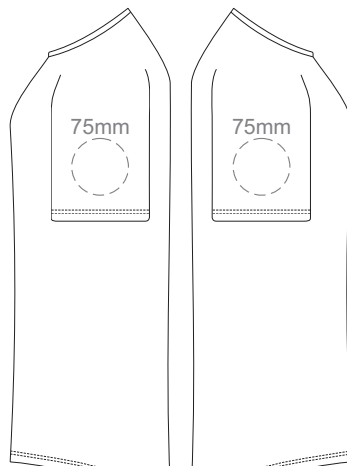

FRONT WOMEN'S EXTRA SMALL  
Print area 260x200mm can be rotated to best suit.

BACK WOMEN'S EXTRA SMALL  
Print area 260x200mm can be rotated to best suit.

10% of Actual Size  
Colourflex Transfer  
Faux Embroidery

WOMEN'S XS LEF SLEEVE

WOMEN'S XS RIGHT SLEEVE

10% of Actual Size  
Embroidery

FRONT WOMEN'S EXTRA SMALL

10% of Actual Size  
Embroidery

WOMEN'S XS LEF SLEEVE

WOMEN'S XS RIGHT SLEEVE

**WOMEN'S EXTRA SMALL**

10% of Actual Size  
Screen Print

FRONT WOMEN'S SMALL

BACK WOMEN'S SMALL

10% of Actual Size  
Screen Print

WOMEN'S SMALL LEFT SLEEVE

WOMEN'S SMALL RIGHT SLEEVE

10% of Actual Size  
Colourflex Transfer  
Faux Embroidery

FRONT WOMEN'S SMALL  
Print area 260x200mm can be rotated to best suit.

BACK WOMEN'S SMALL  
Print area 260x200mm can be rotated to best suit.

10% of Actual Size  
Colourflex Transfer  
Faux Embroidery

WOMEN'S SMALL LEFT SLEEVE