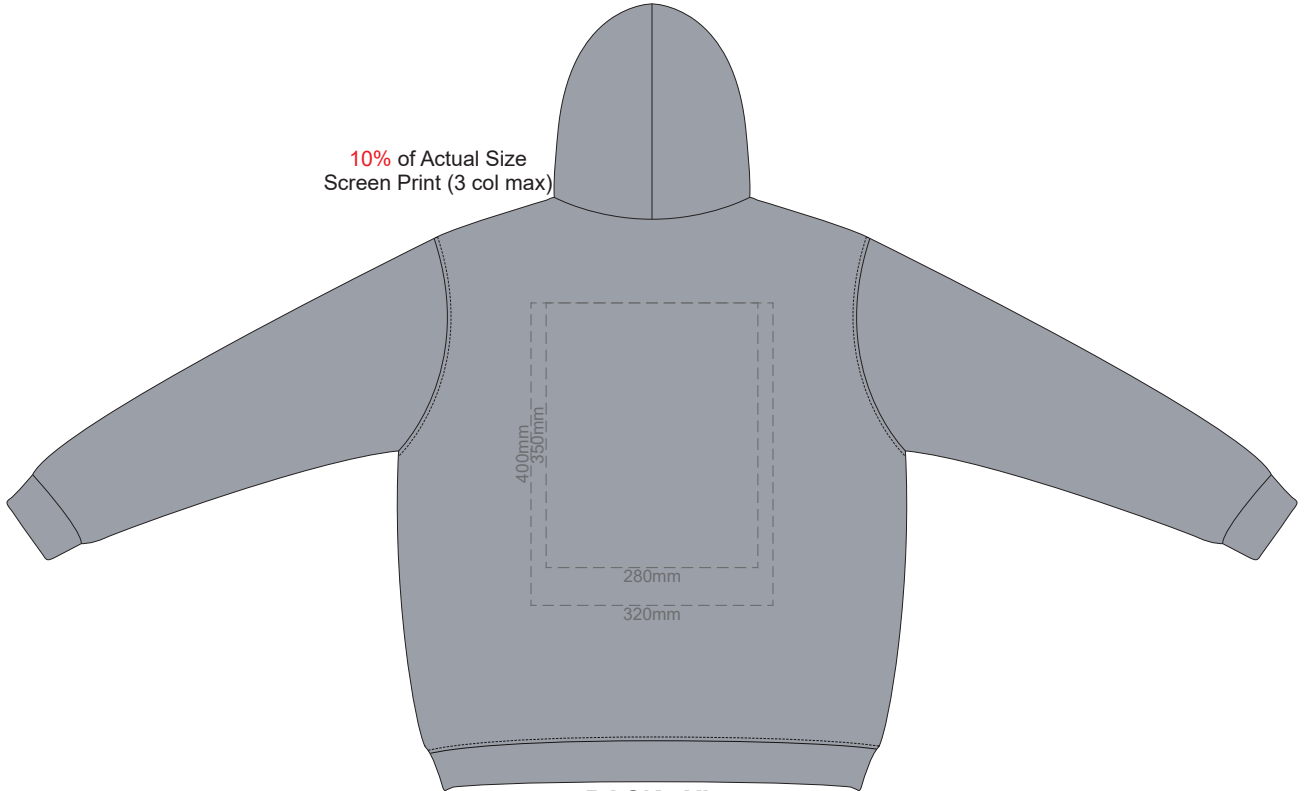

BACK LARGE

10% of Actual Size
Screen Print (3 col max)

FRONT EXTRA LARGE

10% of Actual Size
Screen Print (3 col max)

BACK EXTRA LARGE

10% of Actual Size
Screen Print (3 col max)

FRONT XXL

10% of Actual Size
Screen Print (3 col max)

BACK XXL

10% of Actual Size
Screen Print (3 col max)

FRONT 3XL

10% of Actual Size
Screen Print (3 col max)

BACK 3XL

10% of Actual Size
Screen Print (3 col max)

FRONT 4XL

10% of Actual Size
Screen Print (3 col max)

BACK 4XL

10% of Actual Size
Colourflex Transfer

FRONT EXTRA SMALL

10% of Actual Size
Colourflex Transfer

BACK EXTRA SMALL

Print area 280x200mm can be rotated to best suit.
Branding area can be moved anywhere within the red line.

10% of Actual Size
Colourflex Transfer

FRONT SMALL

10% of Actual Size
Colourflex Transfer

BACK SMALL

Print area 280x200mm can be rotated to best suit.
Branding area can be moved **anywhere within the red line.**