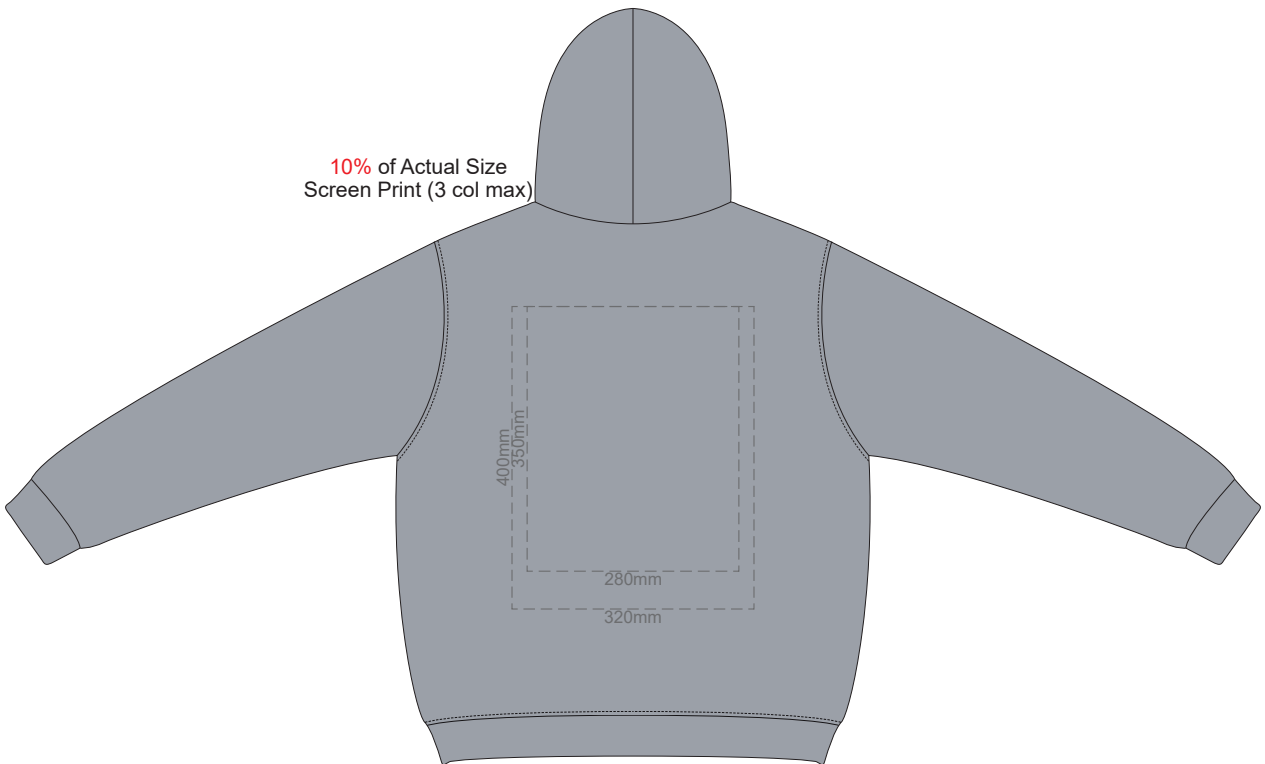

BACK EXTRA SMALL

10% of Actual Size
Screen Print (3 col max)

FRONT MEDIUM

10% of Actual Size
Screen Print (3 col max)

BACK MEDIUM

10% of Actual Size
Screen Print (3 col max)

FRONT LARGE

10% of Actual Size
Screen Print (3 col max)

BACK LARGE

10% of Actual Size
Screen Print (3 col max)

FRONT EXTRA LARGE

10% of Actual Size
Screen Print (3 col max)

BACK EXTRA LARGE

10% of Actual Size
Screen Print (3 col max)

FRONT XXL

10% of Actual Size
Screen Print (3 col max)

BACK XXL

10% of Actual Size
Screen Print (3 col max)

FRONT 3XL

10% of Actual Size
Screen Print (3 col max)

BACK 3XL

10% of Actual Size
Screen Print (3 col max)

FRONT 4XL

10% of Actual Size
Screen Print (3 col max)

BACK 4XL

10% of Actual Size
Colourflex Transfer

FRONT EXTRA SMALL

10% of Actual Size
Colourflex Transfer

BACK EXTRA SMALL

Print area 280x200mm can be rotated to best suit.
Branding area can be moved anywhere within the red line.