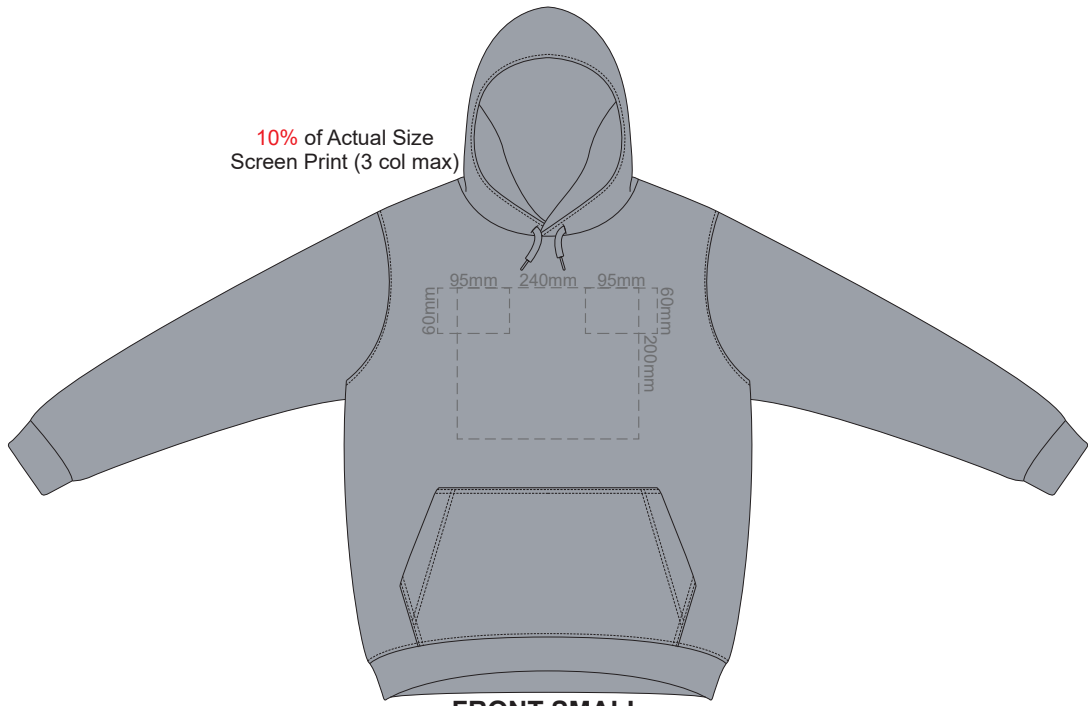

10% of Actual Size
Screen Print (3 col max)

FRONT EXTRA SMALL

10% of Actual Size
Screen Print (3 col max)

BACK EXTRA SMALL

10% of Actual Size
Screen Print (3 col max)

FRONT SMALL

10% of Actual Size
Screen Print (3 col max)

BACK EXTRA SMALL

10% of Actual Size
Screen Print (3 col max)

FRONT MEDIUM

10% of Actual Size
Screen Print (3 col max)

BACK MEDIUM

10% of Actual Size
Screen Print (3 col max)

FRONT LARGE

10% of Actual Size
Screen Print (3 col max)

BACK LARGE

10% of Actual Size
Screen Print (3 col max)

FRONT EXTRA LARGE

10% of Actual Size
Screen Print (3 col max)

BACK EXTRA LARGE

10% of Actual Size
Screen Print (3 col max)

FRONT XXL

10% of Actual Size
Screen Print (3 col max)

BACK 4XL

10% of Actual Size
Colourflex Transfer

FRONT EXTRA SMALL

10% of Actual Size
Colourflex Transfer

BACK EXTRA SMALL

Print area 280x200mm can be rotated to best suit.
Branding area can be moved anywhere within the red line.