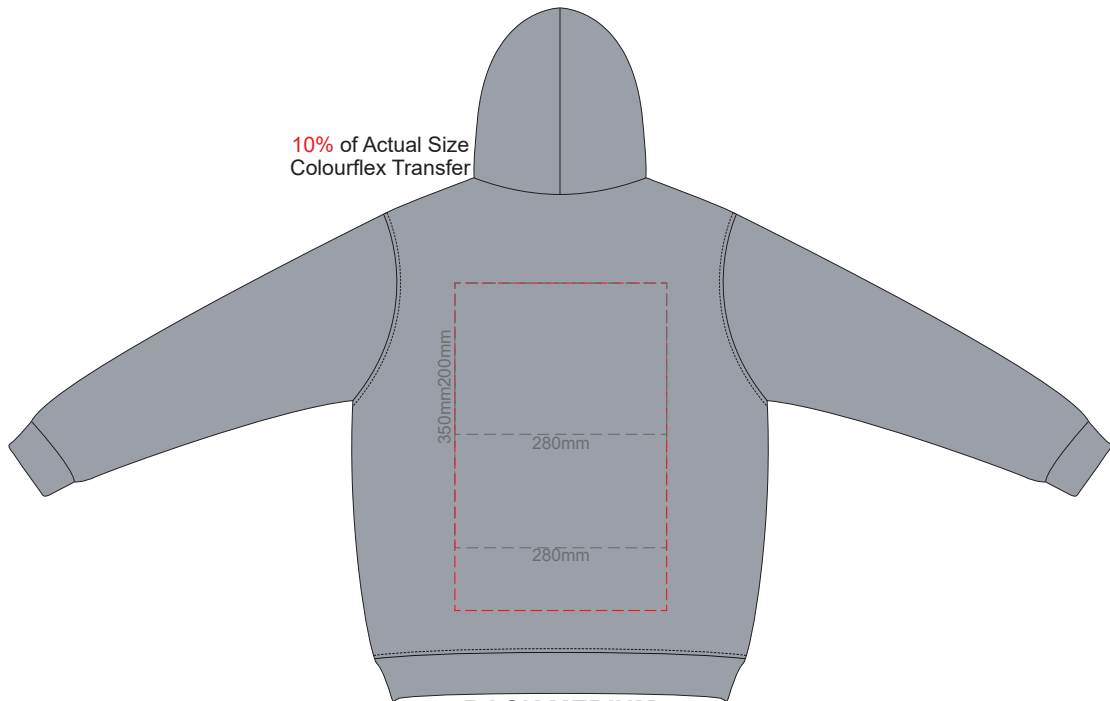

BACK 4XL

10% of Actual Size
Colourflex Transfer

FRONT EXTRA SMALL

10% of Actual Size
Colourflex Transfer

BACK EXTRA SMALL

Print area 280x200mm can be rotated to best suit.
Branding area can be moved anywhere within the red line.

10% of Actual Size
Colourflex Transfer

FRONT SMALL

10% of Actual Size
Colourflex Transfer

BACK SMALL

Print area 280x200mm can be rotated to best suit.
Branding area can be moved **anywhere within the red line.**

10% of Actual Size
Colourflex Transfer

FRONT MEDIUM

10% of Actual Size
Colourflex Transfer

BACK MEDIUM

Print area 280x200mm can be rotated to best suit.
Branding area can be moved **anywhere within the red line.**

10% of Actual Size
Colourflex Transfer

FRONT LARGE

10% of Actual Size
Colourflex Transfer

BACK LARGE

Print area 280x200mm can be rotated to best suit.
Branding area can be moved anywhere within the red line.