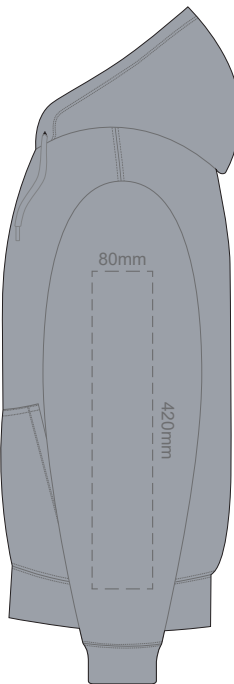

FRONT 4XL

10% of Actual Size
Colourflex Transfer

BACK 4XL

Print area 280x200mm can be rotated to best suit.
Branding area can be moved anywhere within the red line.

10% of Actual Size
Colourflex Transfer

10% of Actual Size
Colourflex Transfer

SIDE 1 XS

SIDE 2 XS

SIDE 1 SMALL

SIDE 2 SMALL

10% of Actual Size
Colourflex Transfer

10% of Actual Size
Colourflex Transfer

SIDE 1 MEDIUM

SIDE 2 MEDIUM

SIDE 1 LARGE

SIDE 2 LARGE

10% of Actual Size
Colourflex Transfer

SIDE 1 XL

SIDE 2 XL

10% of Actual Size
Colourflex Transfer

SIDE 1 2XL

SIDE 2 2XL

10% of Actual Size
Colourflex Transfer

SIDE 1 3XL

SIDE 2 3XL

10% of Actual Size
Colourflex Transfer

SIDE 1 4XL

SIDE 2 4XL

10% of Actual Size
Embroidery

FRONT EXTRA SMALL