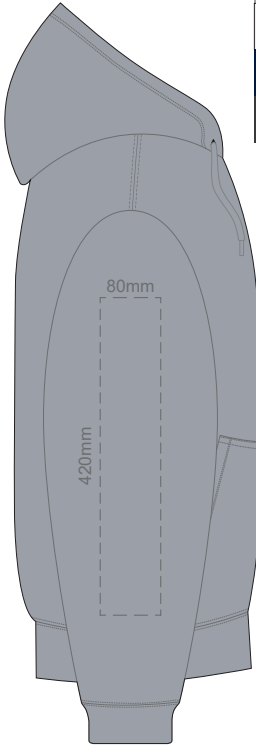

FRONT 4XL

10% of Actual Size
Colourflex Transfer

BACK 4XL

Print area 280x200mm can be rotated to best suit.
Branding area can be moved anywhere within the red line.

10% of Actual Size
Colourflex Transfer

10% of Actual Size
Colourflex Transfer

SIDE 1 XS

SIDE 2 XS

SIDE 1 SMALL

SIDE 2 SMALL

10% of Actual Size
Colourflex Transfer

10% of Actual Size
Colourflex Transfer

SIDE 1 MEDIUM

SIDE 2 MEDIUM

SIDE 1 LARGE

SIDE 2 LARGE

10% of Actual Size
Colourflex Transfer

SIDE 1 XL

SIDE 2 XL

10% of Actual Size
Colourflex Transfer

SIDE 1 2XL

SIDE 2 2XL

10% of Actual Size
Colourflex Transfer

SIDE 1 3XL

SIDE 2 3XL

10% of Actual Size
Colourflex Transfer

SIDE 1 4XL

SIDE 2 4XL

10% of Actual Size
Embroidery

FRONT EXTRA SMALL