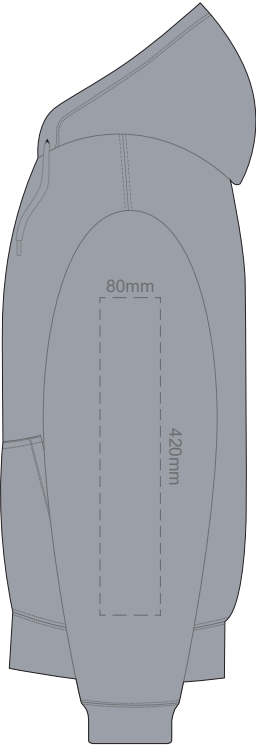

10% of Actual Size
Screen Print (3 col max)

FRONT EXTRA SMALL

10% of Actual Size
Screen Print (3 col max)

BACK EXTRA SMALL

10% of Actual Size
Screen Print (3 col max)

FRONT SMALL

10% of Actual Size
Screen Print (3 col max)

SIDE 1 XS

SIDE 2 XS

SIDE 1 SMALL

SIDE 2 SMALL

10% of Actual Size
Colourflex Transfer

10% of Actual Size
Colourflex Transfer

SIDE 1 MEDIUM

SIDE 2 MEDIUM

SIDE 1 LARGE

SIDE 2 LARGE

10% of Actual Size
Colourflex Transfer

SIDE 1 XL

SIDE 2 XL

10% of Actual Size
Colourflex Transfer

SIDE 1 2XL

SIDE 2 2XL

10% of Actual Size
Colourflex Transfer

SIDE 1 3XL

SIDE 2 3XL

10% of Actual Size
Colourflex Transfer

SIDE 1 4XL

SIDE 2 4XL

10% of Actual Size
Embroidery

FRONT EXTRA SMALL