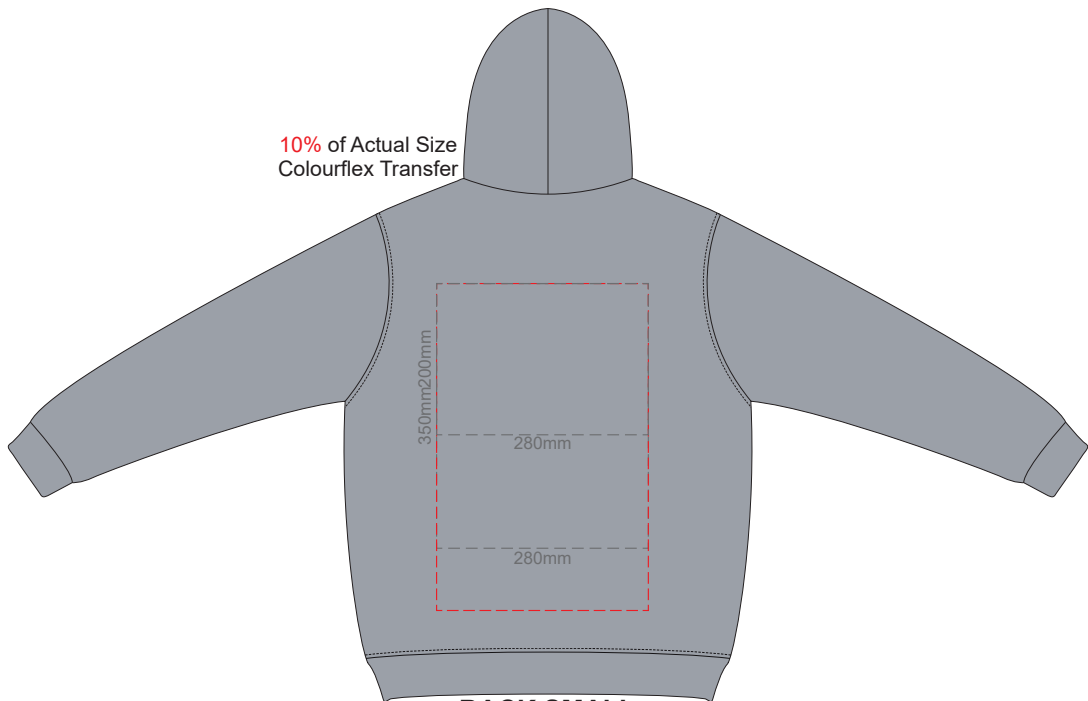

BACK XXL

10% of Actual Size
Screen Print (3 col max)

FRONT 3XL

10% of Actual Size
Screen Print (3 col max)

BACK 3XL

10% of Actual Size
Screen Print (3 col max)

FRONT 4XL

10% of Actual Size
Screen Print (3 col max)

BACK 4XL

10% of Actual Size
Colourflex Transfer

FRONT EXTRA SMALL

10% of Actual Size
Colourflex Transfer

BACK EXTRA SMALL

Print area 280x200mm can be rotated to best suit.
Branding area can be moved anywhere within the red line.

10% of Actual Size
Colourflex Transfer

FRONT SMALL

10% of Actual Size
Colourflex Transfer

BACK SMALL

Print area 280x200mm can be rotated to best suit.
Branding area can be moved **anywhere within the red line.**

10% of Actual Size
Colourflex Transfer

FRONT MEDIUM

10% of Actual Size
Colourflex Transfer

BACK MEDIUM

Print area 280x200mm can be rotated to best suit.
Branding area can be moved **anywhere within the red line.**