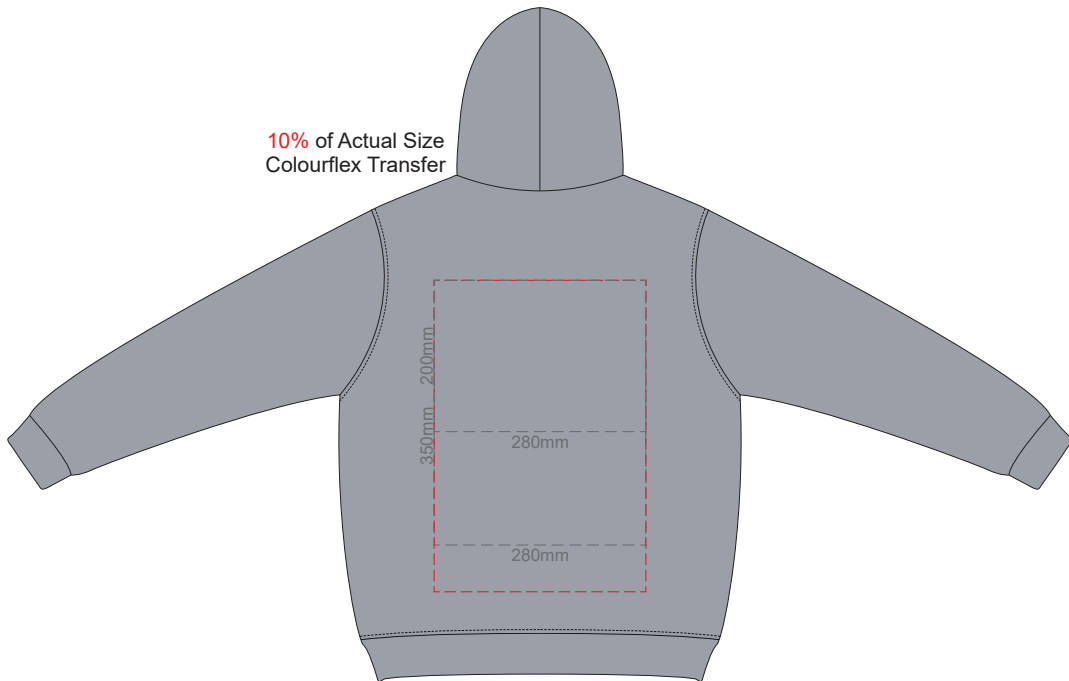

BACK 4XL

10% of Actual Size
Colourflex Transfer

FRONT EXTRA SMALL

10% of Actual Size
Colourflex Transfer

BACK EXTRA SMALL

Print area 280x200mm can be rotated to best suit.
Branding area can be moved anywhere within the red line.

10% of Actual Size
Colourflex Transfer

FRONT SMALL

10% of Actual Size
Colourflex Transfer

BACK SMALL

Print area 280x200mm can be rotated to best suit.
Branding area can be moved **anywhere within the red line.**

10% of Actual Size
Colourflex Transfer

FRONT MEDIUM

10% of Actual Size
Colourflex Transfer

BACK MEDIUM

Print area 280x200mm can be rotated to best suit.
Branding area can be moved **anywhere within the red line.**

10% of Actual Size
Colourflex Transfer

FRONT LARGE

10% of Actual Size
Colourflex Transfer

BACK LARGE

Print area 280x200mm can be rotated to best suit.
Branding area can be moved anywhere within the red line.