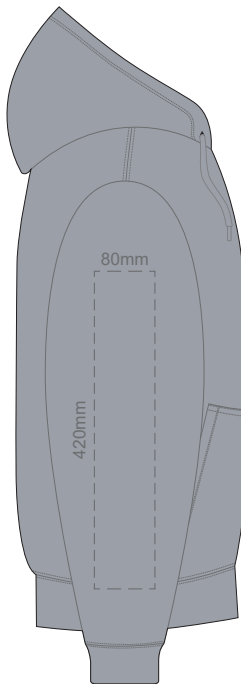

FRONT 4XL

10% of Actual Size
Colourflex Transfer

BACK 4XL

Print area 280x200mm can be rotated to best suit.
Branding area can be moved anywhere within the red line.

10% of Actual Size
Colourflex Transfer

10% of Actual Size
Colourflex Transfer

SIDE 1 XS

SIDE 2 XS

SIDE 1 SMALL

SIDE 2 SMALL

10% of Actual Size
Colourflex Transfer

10% of Actual Size
Colourflex Transfer

SIDE 1 MEDIUM

SIDE 2 MEDIUM

SIDE 1 LARGE

SIDE 2 LARGE

10% of Actual Size
Colourflex Transfer

SIDE 1 XL

SIDE 2 XL

10% of Actual Size
Colourflex Transfer

SIDE 1 2XL

SIDE 2 2XL

10% of Actual Size
Colourflex Transfer

SIDE 1 3XL

SIDE 2 3XL

10% of Actual Size
Colourflex Transfer

SIDE 1 4XL

SIDE 2 4XL

10% of Actual Size
Embroidery

FRONT EXTRA SMALL