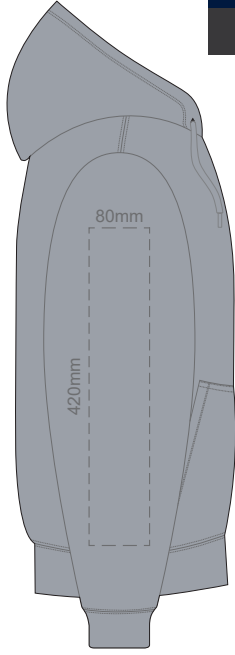

FRONT 3XL

10% of Actual Size
Colourflex Transfer

BACK 3XL

Print area 280x200mm can be rotated to best suit.
Branding area can be moved **anywhere within the red line.**

10% of Actual Size
Colourflex Transfer

FRONT 4XL

10% of Actual Size
Colourflex Transfer

BACK 4XL

Print area 280x200mm can be rotated to best suit.
Branding area can be moved anywhere within the red line.

10% of Actual Size
Colourflex Transfer

10% of Actual Size
Colourflex Transfer

SIDE 1 XS

SIDE 2 XS

SIDE 1 SMALL

SIDE 2 SMALL

10% of Actual Size
Colourflex Transfer

10% of Actual Size
Colourflex Transfer

SIDE 1 MEDIUM

SIDE 2 MEDIUM

SIDE 1 LARGE

SIDE 2 LARGE

10% of Actual Size
Colourflex Transfer

SIDE 1 XL

SIDE 2 XL

10% of Actual Size
Colourflex Transfer

SIDE 1 2XL

SIDE 2 2XL