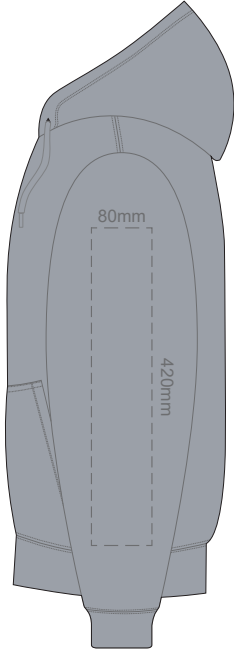

FRONT 3XL

10% of Actual Size
Colourflex Transfer

BACK 3XL

Print area 280x200mm can be rotated to best suit.
Branding area can be moved **anywhere within the red line.**

10% of Actual Size
Colourflex Transfer

FRONT 4XL

10% of Actual Size
Colourflex Transfer

BACK 4XL

Print area 280x200mm can be rotated to best suit.
Branding area can be moved anywhere within the red line.

10% of Actual Size
Colourflex Transfer

10% of Actual Size
Colourflex Transfer

SIDE 1 XS

SIDE 2 XS

SIDE 1 SMALL

SIDE 2 SMALL

10% of Actual Size
Colourflex Transfer

10% of Actual Size
Colourflex Transfer

SIDE 1 MEDIUM

SIDE 2 MEDIUM

SIDE 1 LARGE

SIDE 2 LARGE

10% of Actual Size
Colourflex Transfer

SIDE 1 XL

SIDE 2 XL

10% of Actual Size
Colourflex Transfer

SIDE 1 2XL

SIDE 2 2XL