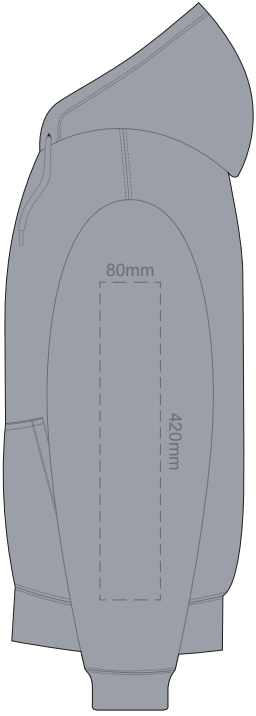

FRONT 4XL

10% of Actual Size
Colourflex Transfer

BACK 4XL

Print area 280x200mm can be rotated to best suit.
Branding area can be moved anywhere within the red line.

10% of Actual Size
Colourflex Transfer

10% of Actual Size
Colourflex Transfer

SIDE 1 XS

SIDE 2 XS

SIDE 1 SMALL

SIDE 2 SMALL

10% of Actual Size
Colourflex Transfer

10% of Actual Size
Colourflex Transfer

SIDE 1 MEDIUM

SIDE 2 MEDIUM

SIDE 1 LARGE

SIDE 2 LARGE

10% of Actual Size
Colourflex Transfer

SIDE 1 XL

SIDE 2 XL

10% of Actual Size
Colourflex Transfer

SIDE 1 2XL

SIDE 2 2XL

10% of Actual Size
Colourflex Transfer

SIDE 1 3XL

SIDE 2 3XL

10% of Actual Size
Colourflex Transfer

SIDE 1 4XL

SIDE 2 4XL

10% of Actual Size
Embroidery

FRONT EXTRA SMALL