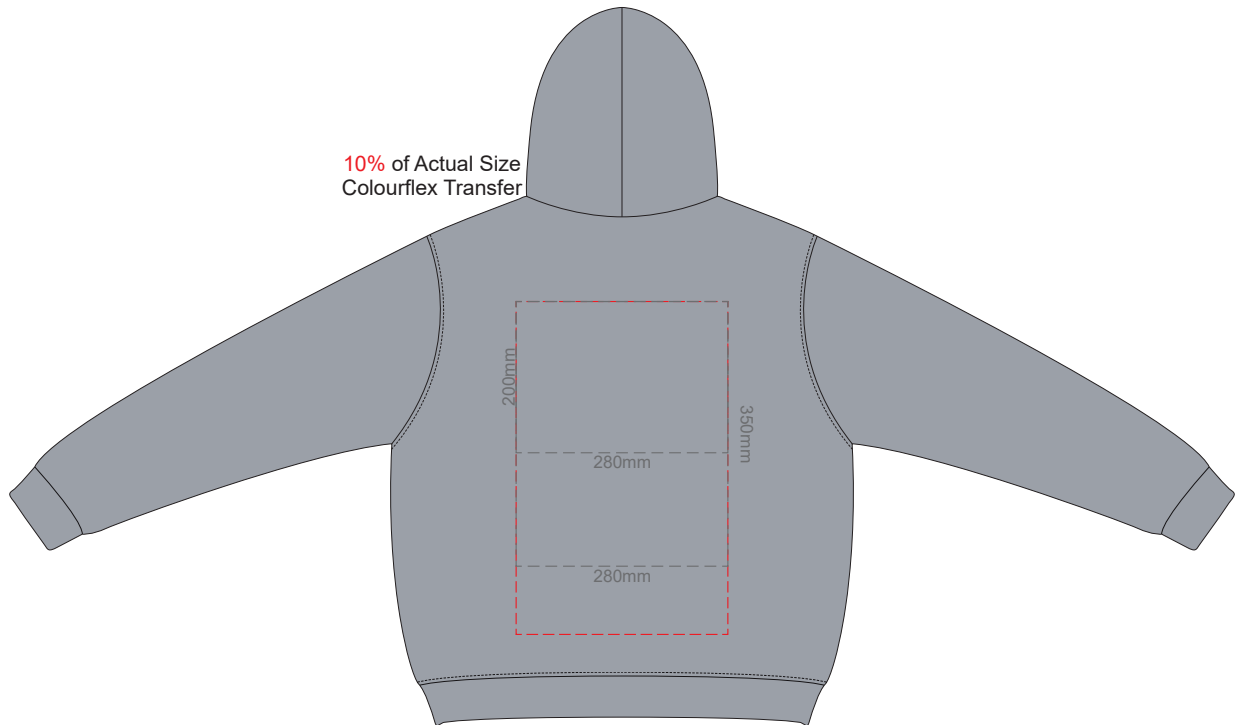

BACK 4XL

10% of Actual Size
Colourflex Transfer

FRONT EXTRA SMALL

10% of Actual Size
Colourflex Transfer

BACK EXTRA SMALL

Print area 280x200mm can be rotated to best suit.
Branding area can be moved anywhere within the red line.

10% of Actual Size
Colourflex Transfer

FRONT SMALL

10% of Actual Size
Colourflex Transfer

BACK SMALL

Print area 280x200mm can be rotated to best suit.
Branding area can be moved **anywhere within the red line.**

10% of Actual Size
Colourflex Transfer

FRONT MEDIUM

10% of Actual Size
Colourflex Transfer

BACK MEDIUM

Print area 280x200mm can be rotated to best suit.
Branding area can be moved **anywhere within the red line.**

10% of Actual Size
Colourflex Transfer

FRONT LARGE

10% of Actual Size
Colourflex Transfer

BACK LARGE

Print area 280x200mm can be rotated to best suit.
Branding area can be moved anywhere within the red line.