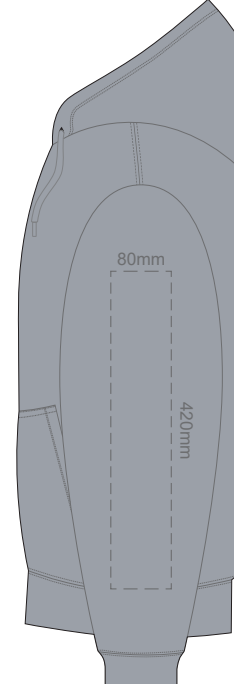

FRONT 4XL

10% of Actual Size
Colourflex Transfer

BACK 4XL

Print area 280x200mm can be rotated to best suit.
Branding area can be moved anywhere within the red line.

10% of Actual Size
Colourflex Transfer

10% of Actual Size
Colourflex Transfer

SIDE 1 XS

SIDE 2 XS

SIDE 1 SMALL

SIDE 2 SMALL

10% of Actual Size
Colourflex Transfer

10% of Actual Size
Colourflex Transfer

SIDE 1 MEDIUM

SIDE 2 MEDIUM

SIDE 1 LARGE

SIDE 2 LARGE

10% of Actual Size
Colourflex Transfer

SIDE 1 XL

SIDE 2 XL

10% of Actual Size
Colourflex Transfer

SIDE 1 2XL

SIDE 2 2XL

10% of Actual Size
Colourflex Transfer

SIDE 1 3XL

SIDE 2 3XL

10% of Actual Size
Colourflex Transfer

SIDE 1 4XL

SIDE 2 4XL

10% of Actual Size
Embroidery

FRONT EXTRA SMALL