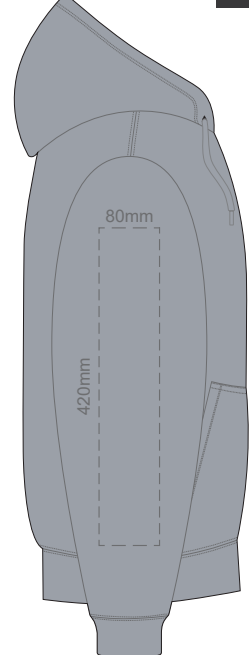

FRONT 3XL

10% of Actual Size
Colourflex Transfer

BACK 3XL

Print area 280x200mm can be rotated to best suit.
Branding area can be moved **anywhere within the red line.**

10% of Actual Size
Colourflex Transfer

FRONT 4XL

10% of Actual Size
Colourflex Transfer

BACK 4XL

Print area 280x200mm can be rotated to best suit.
Branding area can be moved anywhere within the red line.

10% of Actual Size
Colourflex Transfer

10% of Actual Size
Colourflex Transfer

SIDE 1 XS

SIDE 2 XS

SIDE 1 SMALL

SIDE 2 SMALL

10% of Actual Size
Colourflex Transfer

10% of Actual Size
Colourflex Transfer

SIDE 1 MEDIUM

SIDE 2 MEDIUM

SIDE 1 LARGE

SIDE 2 LARGE

10% of Actual Size
Colourflex Transfer

SIDE 1 XL

SIDE 2 XL

10% of Actual Size
Colourflex Transfer

SIDE 1 2XL

SIDE 2 2XL