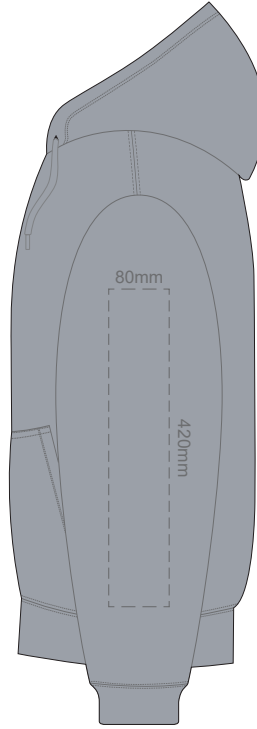

10% of Actual Size
Screen Print (3 col max)

FRONT EXTRA SMALL

10% of Actual Size
Screen Print (3 col max)

BACK EXTRA SMALL

10% of Actual Size
Screen Print (3 col max)

FRONT SMALL

10% of Actual Size
Screen Print (3 col max)

SIDE 1 XS

SIDE 2 XS

SIDE 1 SMALL

SIDE 2 SMALL

10% of Actual Size
Colourflex Transfer

10% of Actual Size
Colourflex Transfer

SIDE 1 MEDIUM

SIDE 2 MEDIUM

SIDE 1 LARGE

SIDE 2 LARGE

10% of Actual Size
Colourflex Transfer

SIDE 1 XL

SIDE 2 XL

10% of Actual Size
Colourflex Transfer

SIDE 1 2XL

SIDE 2 2XL

10% of Actual Size
Colourflex Transfer

SIDE 1 3XL

SIDE 2 3XL

10% of Actual Size
Colourflex Transfer

SIDE 1 4XL

SIDE 2 4XL

10% of Actual Size
Embroidery

FRONT EXTRA SMALL