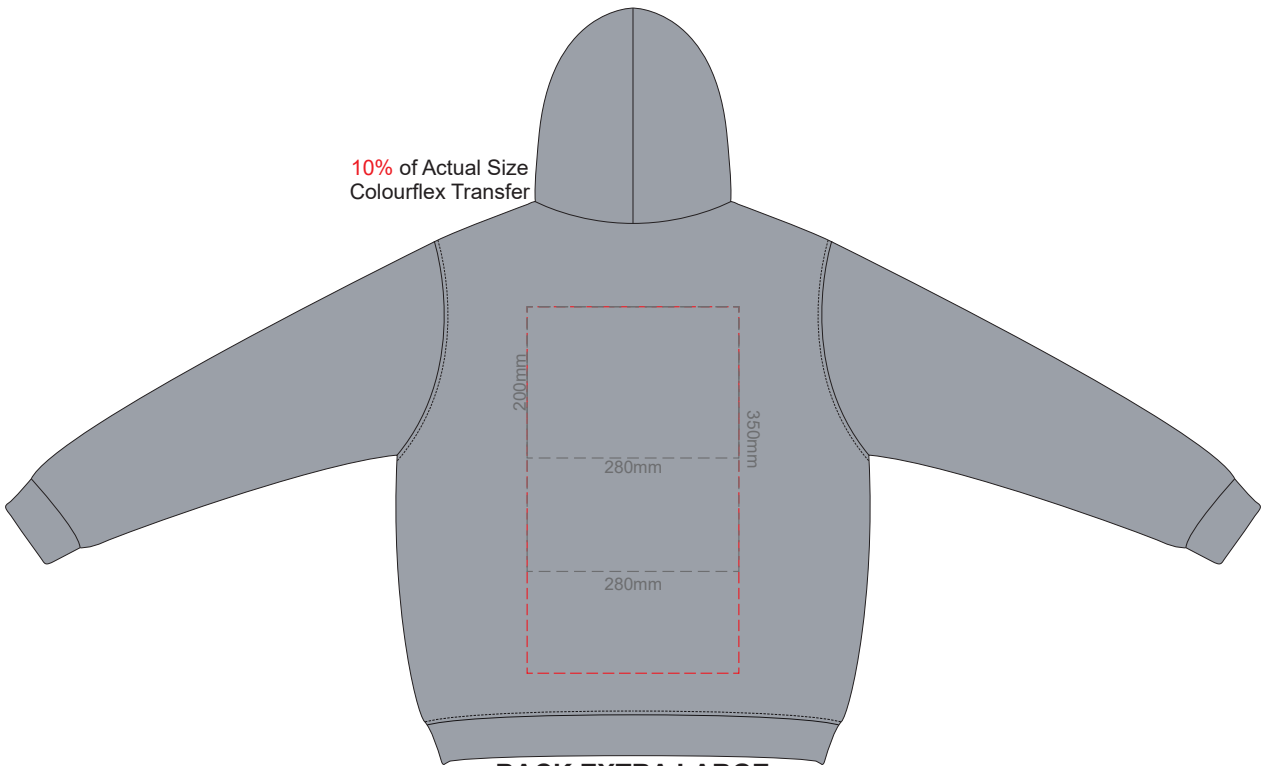

10% of Actual Size
Colourflex Transfer

FRONT MEDIUM

10% of Actual Size
Colourflex Transfer

BACK MEDIUM

Print area 280x200mm can be rotated to best suit.
Branding area can be moved **anywhere within the red line.**

10% of Actual Size
Colourflex Transfer

FRONT LARGE

10% of Actual Size
Colourflex Transfer

BACK LARGE

Print area 280x200mm can be rotated to best suit.
Branding area can be moved anywhere within the red line.

10% of Actual Size
Colourflex Transfer

FRONT EXTRA LARGE

10% of Actual Size
Colourflex Transfer

BACK EXTRA LARGE

Print area 280x200mm can be rotated to best suit.
Branding area can be moved anywhere within the red line.

10% of Actual Size
Colourflex Transfer

FRONT XXL

10% of Actual Size
Colourflex Transfer

BACK XXL

Print area 280x200mm can be rotated to best suit.
Branding area can be moved anywhere within the red line.

10% of Actual Size
Colourflex Transfer