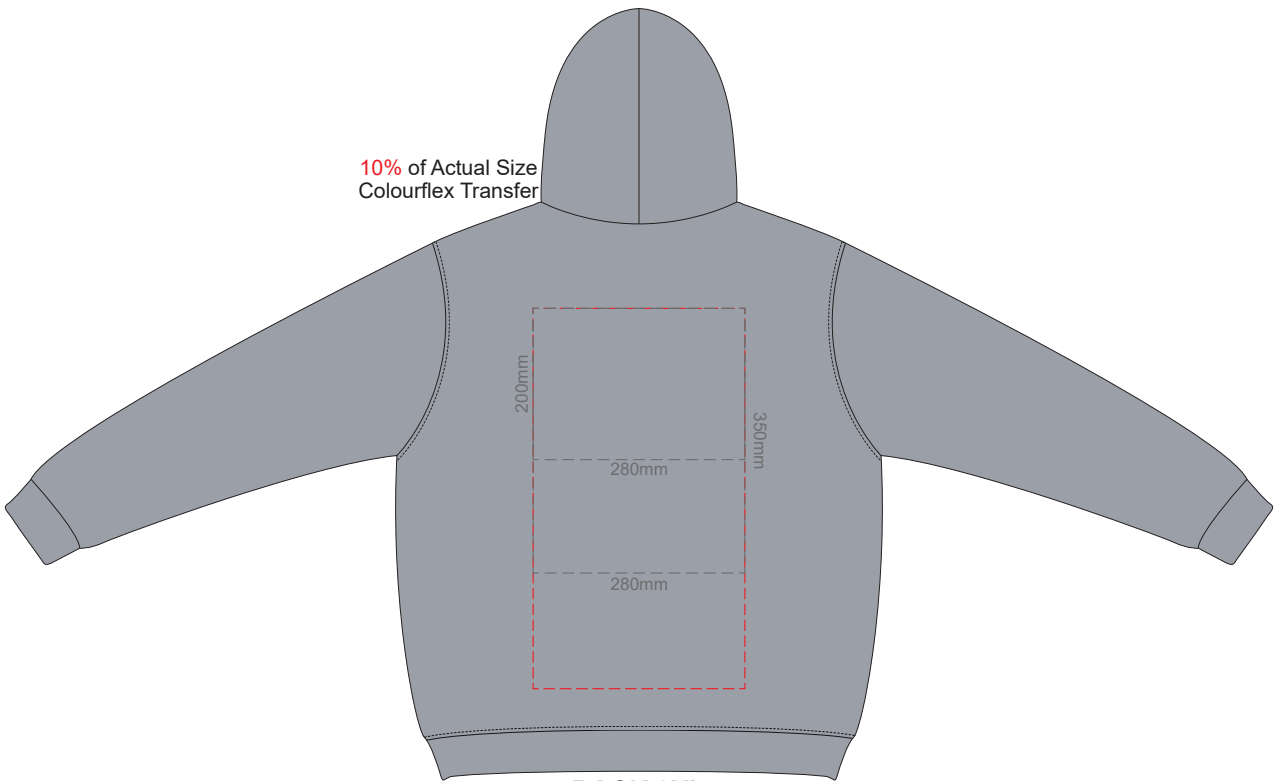

10% of Actual Size
Colourflex Transfer

FRONT EXTRA LARGE

10% of Actual Size
Colourflex Transfer

BACK EXTRA LARGE

Print area 280x200mm can be rotated to best suit.
Branding area can be moved anywhere within the red line.

10% of Actual Size
Colourflex Transfer

FRONT XXL

10% of Actual Size
Colourflex Transfer

BACK XXL

Print area 280x200mm can be rotated to best suit.
Branding area can be moved anywhere within the red line.

10% of Actual Size
Colourflex Transfer

FRONT 3XL

10% of Actual Size
Colourflex Transfer

BACK 3XL

Print area 280x200mm can be rotated to best suit.
Branding area can be moved **anywhere within the red line.**

10% of Actual Size
Colourflex Transfer

FRONT 4XL

10% of Actual Size
Colourflex Transfer

BACK 4XL

Print area 280x200mm can be rotated to best suit.
Branding area can be moved anywhere within the red line.

10% of Actual Size
Colourflex Transfer

10% of Actual Size
Colourflex Transfer