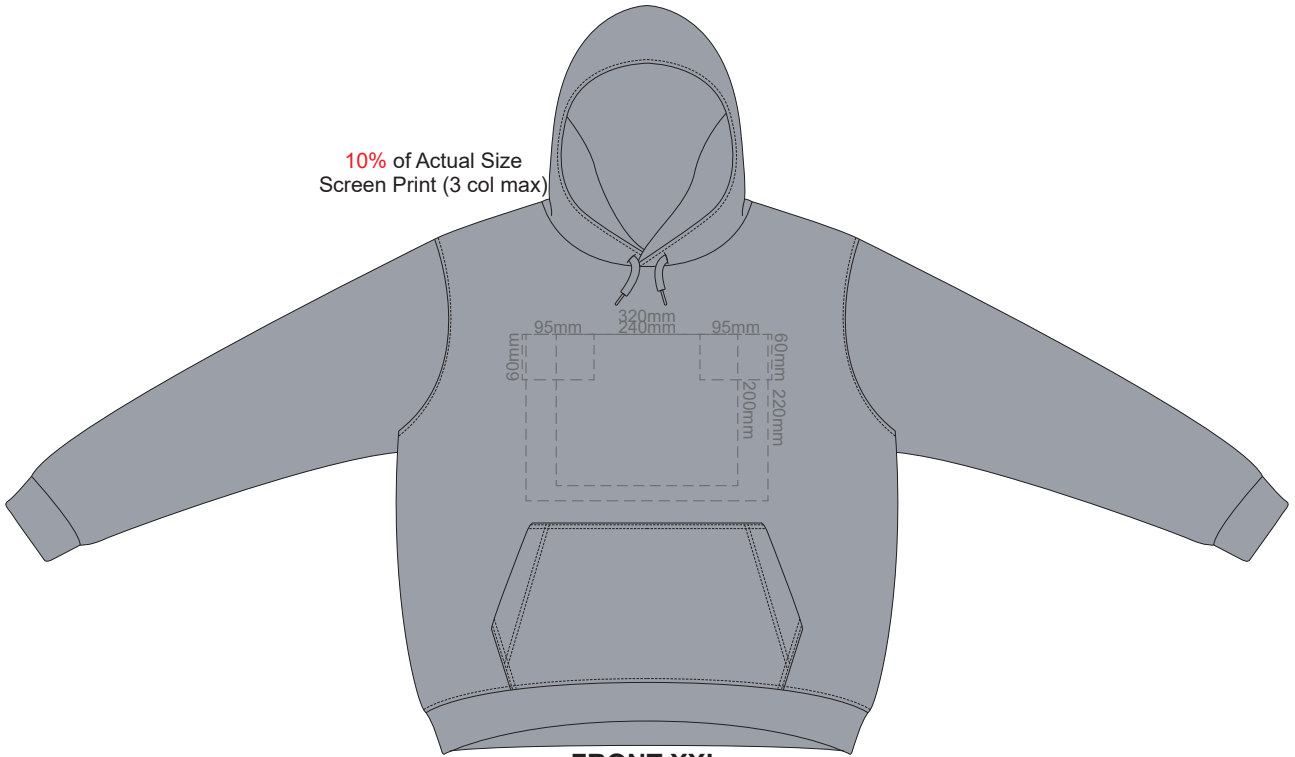

BACK EXTRA SMALL

10% of Actual Size
Screen Print (3 col max)

FRONT MEDIUM

10% of Actual Size
Screen Print (3 col max)

BACK MEDIUM

10% of Actual Size
Screen Print (3 col max)

FRONT LARGE

10% of Actual Size
Screen Print (3 col max)

BACK LARGE

10% of Actual Size
Screen Print (3 col max)

FRONT EXTRA LARGE

10% of Actual Size
Screen Print (3 col max)

BACK EXTRA LARGE

10% of Actual Size
Screen Print (3 col max)

FRONT XXL

10% of Actual Size
Screen Print (3 col max)

BACK XXL

10% of Actual Size
Screen Print (3 col max)

FRONT 3XL

10% of Actual Size
Screen Print (3 col max)

BACK 3XL

10% of Actual Size
Screen Print (3 col max)

FRONT 4XL

10% of Actual Size
Screen Print (3 col max)

BACK 4XL

10% of Actual Size
Colourflex Transfer

FRONT EXTRA SMALL

10% of Actual Size
Colourflex Transfer

BACK EXTRA SMALL

Print area 280x200mm can be rotated to best suit.
Branding area can be moved anywhere within the red line.