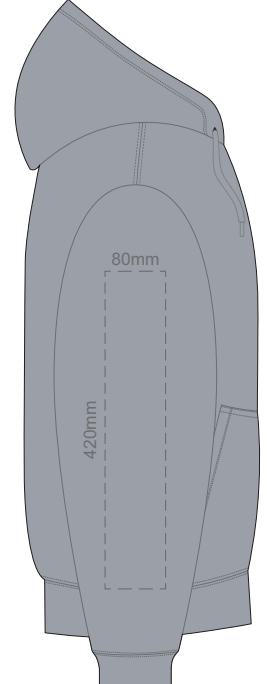

FRONT 4XL

10% of Actual Size
Colourflex Transfer

BACK 4XL

Print area 280x200mm can be rotated to best suit.
Branding area can be moved anywhere within the red line.

10% of Actual Size
Colourflex Transfer

10% of Actual Size
Colourflex Transfer

SIDE 1 XS

SIDE 2 XS

SIDE 1 SMALL

SIDE 2 SMALL

10% of Actual Size
Colourflex Transfer

10% of Actual Size
Colourflex Transfer

SIDE 1 MEDIUM

SIDE 2 MEDIUM

SIDE 1 LARGE

SIDE 2 LARGE

10% of Actual Size
Colourflex Transfer

SIDE 1 XL

SIDE 2 XL

10% of Actual Size
Colourflex Transfer

SIDE 1 2XL

SIDE 2 2XL

10% of Actual Size
Colourflex Transfer

SIDE 1 3XL

SIDE 2 3XL

10% of Actual Size
Colourflex Transfer

SIDE 1 4XL

SIDE 2 4XL

10% of Actual Size
Embroidery

FRONT EXTRA SMALL