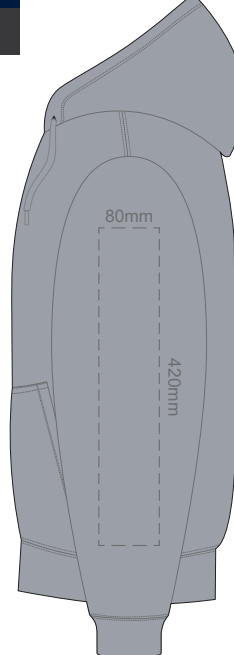

FRONT 3XL

10% of Actual Size
Colourflex Transfer

BACK 3XL

Print area 280x200mm can be rotated to best suit.
Branding area can be moved **anywhere within the red line.**

10% of Actual Size
Colourflex Transfer

FRONT 4XL

10% of Actual Size
Colourflex Transfer

BACK 4XL

Print area 280x200mm can be rotated to best suit.
Branding area can be moved anywhere within the red line.

10% of Actual Size
Colourflex Transfer

10% of Actual Size
Colourflex Transfer

SIDE 1 XS

SIDE 2 XS

SIDE 1 SMALL

SIDE 2 SMALL

10% of Actual Size
Colourflex Transfer

10% of Actual Size
Colourflex Transfer

SIDE 1 MEDIUM

SIDE 2 MEDIUM

SIDE 1 LARGE

SIDE 2 LARGE

10% of Actual Size
Colourflex Transfer

SIDE 1 XL

SIDE 2 XL

10% of Actual Size
Colourflex Transfer

SIDE 1 2XL

SIDE 2 2XL