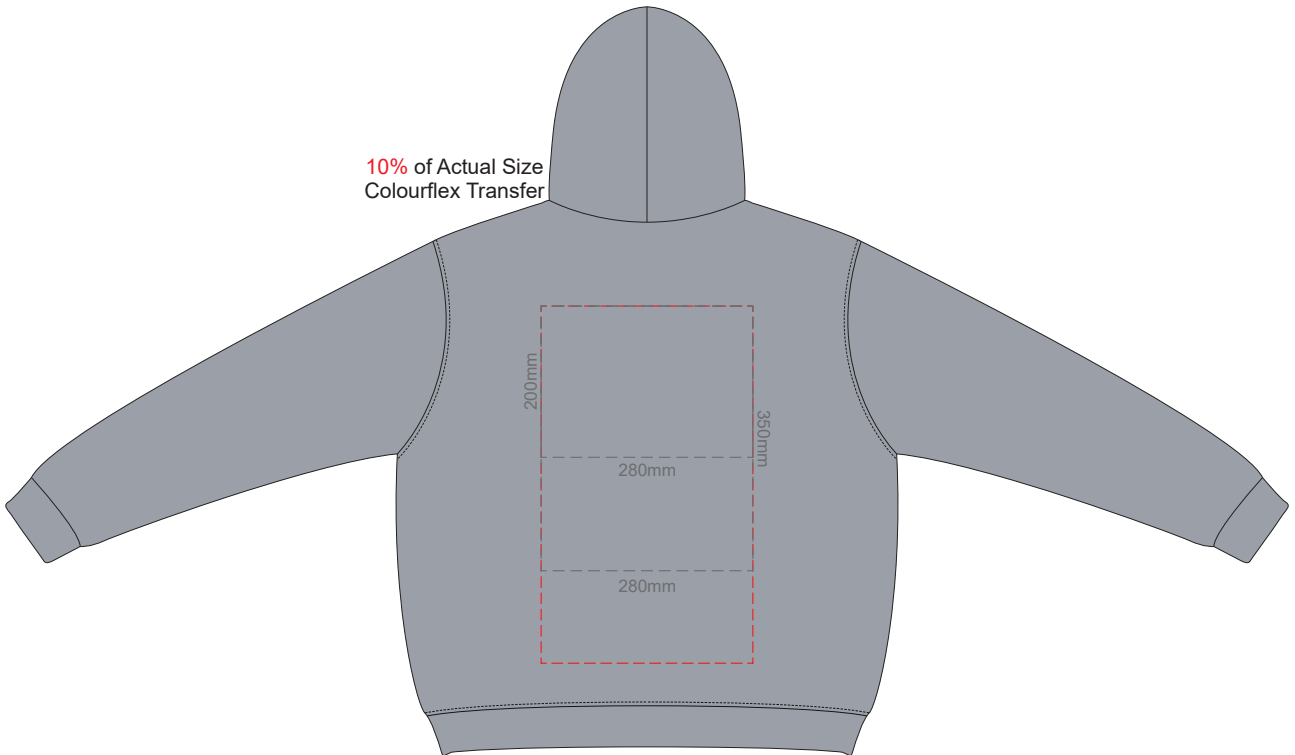

10% of Actual Size
Colourflex Transfer

FRONT LARGE

10% of Actual Size
Colourflex Transfer

BACK LARGE

Print area 280x200mm can be rotated to best suit.
Branding area can be moved anywhere within the red line.

10% of Actual Size
Colourflex Transfer

FRONT EXTRA LARGE

10% of Actual Size
Colourflex Transfer

BACK EXTRA LARGE

Print area 280x200mm can be rotated to best suit.
Branding area can be moved anywhere within the red line.

10% of Actual Size
Colourflex Transfer

FRONT XXL

10% of Actual Size
Colourflex Transfer

BACK XXL

Print area 280x200mm can be rotated to best suit.
Branding area can be moved anywhere within the red line.

10% of Actual Size
Colourflex Transfer