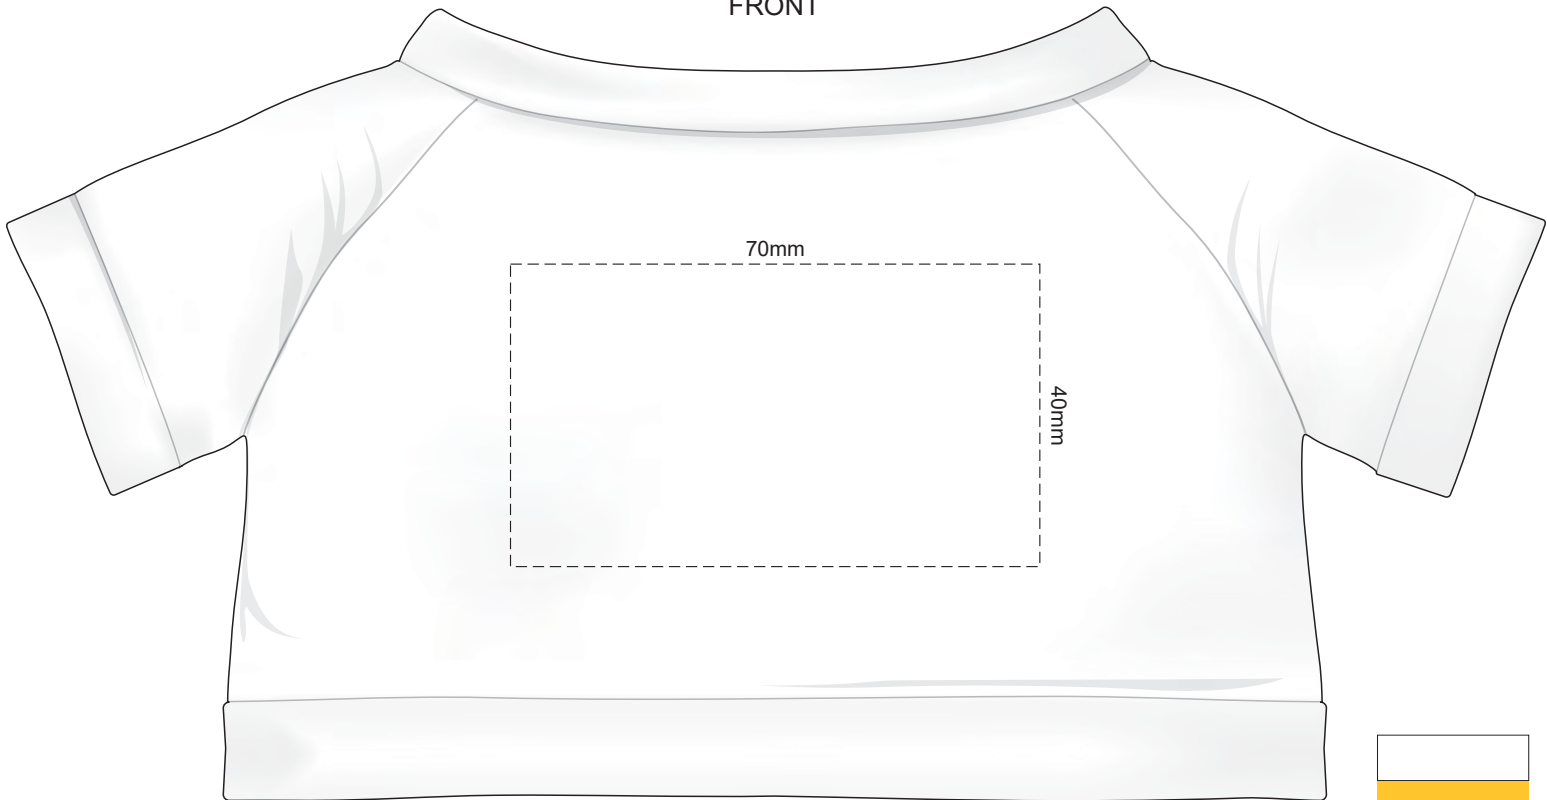

100% of Actual Size  
Screen Print (3 col max)  
Colourflex Transfer

FRONT

BACK