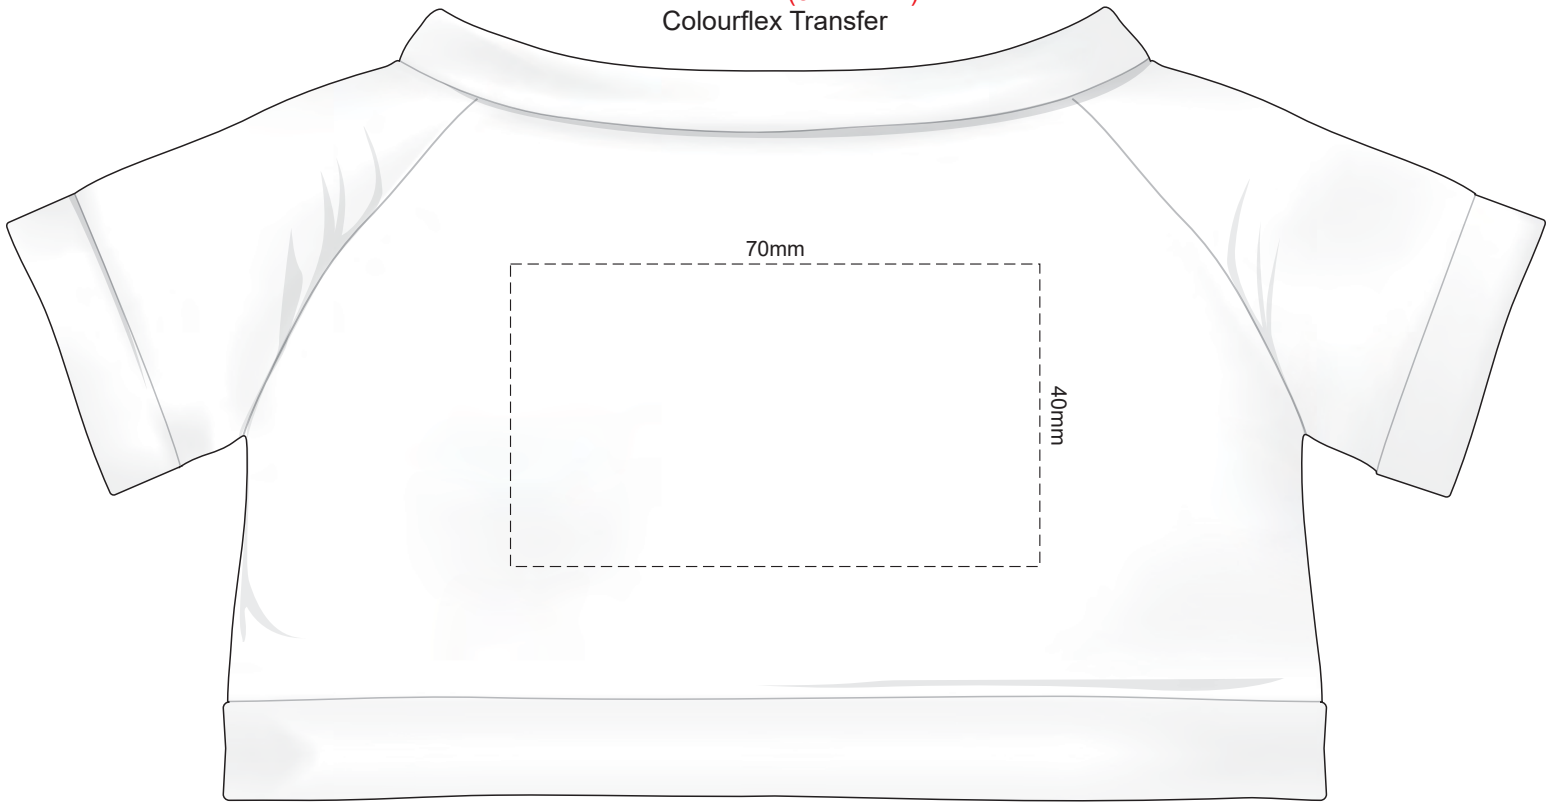

100% of Actual Size  
Screen Print (3 col max)  
Colourflex Transfer

FRONT

BACK