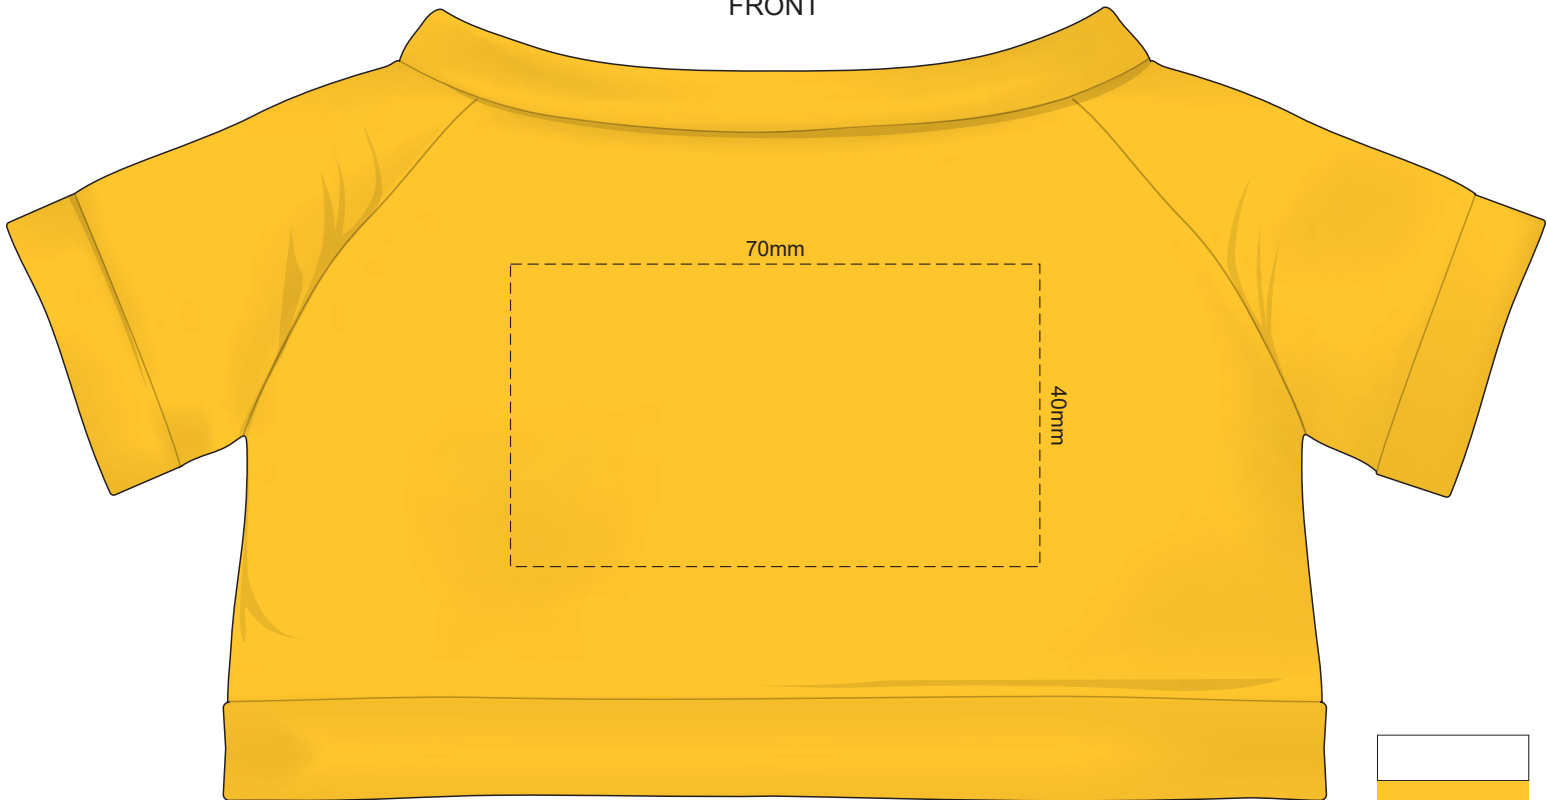

100% of Actual Size
Screen Print (3 col max)
Colourflex Transfer

FRONT

BACK