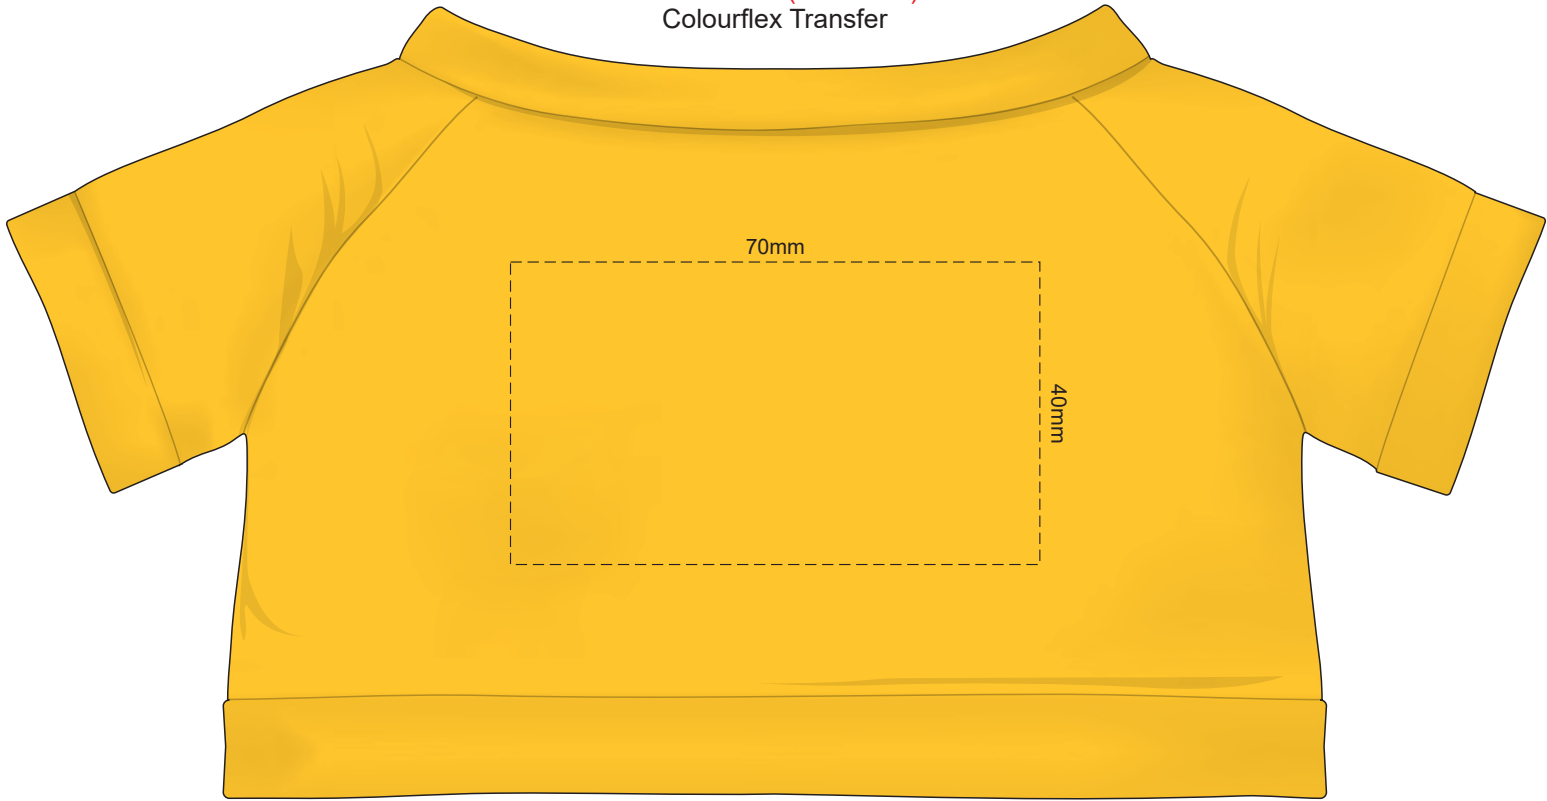

100% of Actual Size
Screen Print (3 col max)
Colourflex Transfer

FRONT

BACK