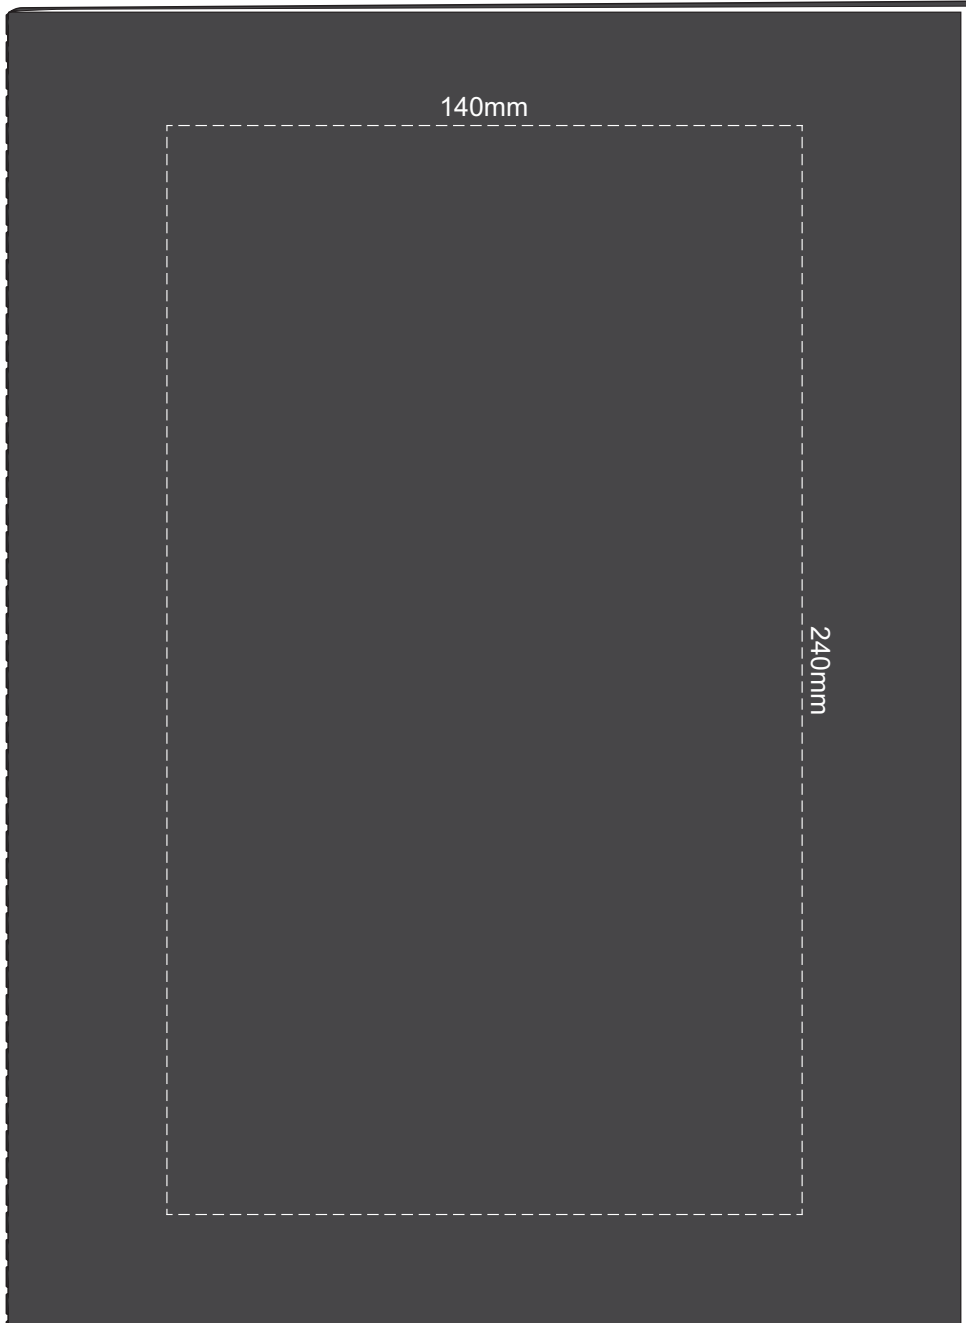

60% of Actual Size
Pad Print

Branding area can be moved **anywhere** within the red line.

60% of Actual Size
Screen Print (one colour)

60% of Actual Size
Digital Packaging Print
(Front and Back Print Available)

Digital Print is only available for natural option
Artwork will be printed directly onto the product via CMYK printing (no white),
colours will not be vibrant due to white ink not being available for this process.