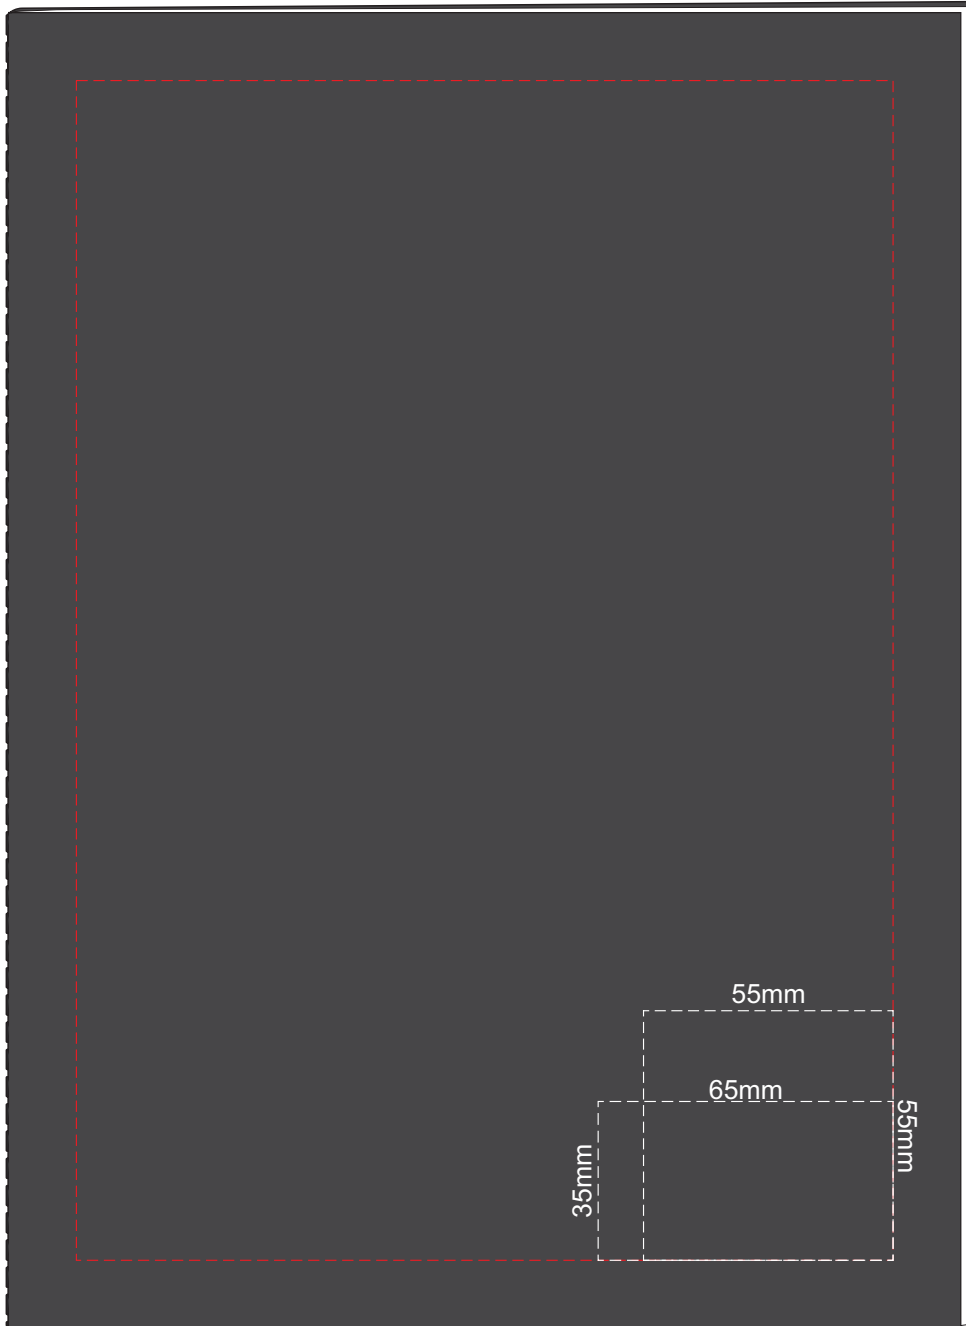

60% of Actual Size
Pad Print

Branding area can be moved **anywhere** within the red line.

60% of Actual Size
Screen Print (one colour)

60% of Actual Size
Digital Packaging Print
(Front and Back Print Available)

Digital Print is only available for natural option
Artwork will be printed directly onto the product via CMYK printing (no white),
colours will not be vibrant due to white ink not being available for this process.