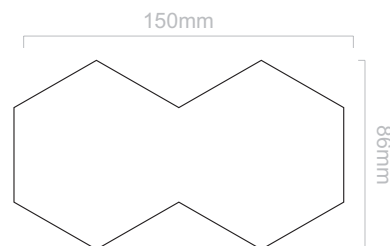

10% of Approximate Size
Screen print

SIDE 1

SIDE 2

INFLATION DETAILS
NOT TO SIZE

APPROXIMATE PANEL SIZE
NOT TO SIZE

BRANDING SPECIFICATION - Soccer Ball Promo - 117252

The design template can be customised to the required PMS colour.
All 31 panels are printable - 1 panel will have the valve located in the middle of the panel.
Inflation Details can be positioned anywhere on the product and is also fully custom in regards to the size, font and colour (to avoid additional print costs, we recommend using existing colours from the artwork).