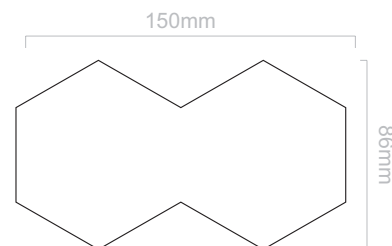

10% of Approximate Size
Screen print

SIDE 1

SIDE 2

INFLATION DETAILS
NOT TO SIZE

APPROXIMATE PANEL SIZE
NOT TO SIZE

BRANDING SPECIFICATION - Soccer Ball Promo - 117252

The design template can be customised to the required PMS colour.
All 31 panels are printable - 1 panel will have the valve located in the middle of the panel.
Inflation Details can be positioned anywhere on the product and is also fully custom in regards to the size, font and colour (to avoid additional print costs, we recommend using existing colours from the artwork).