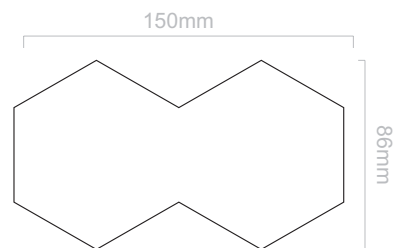

10% of Approximate Size
Screen print

SIDE 1

SIDE 2

INFLATION DETAILS
NOT TO SIZE

APPROXIMATE PANEL SIZE
NOT TO SIZE

BRANDING SPECIFICATION - Soccer Ball Promo - 117252

The design template can be customised to the required PMS colour.
 All 31 panels are printable - 1 panel will have the valve located in the middle of the panel.
 Inflation Details can be positioned anywhere on the product and is also fully custom in regards to the size, font and colour (to avoid additional print costs, we recommend using existing colours from the artwork).