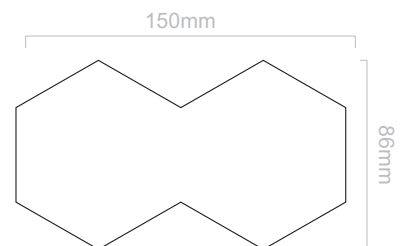

10% of Approximate Size
Screen print

SIDE 1

SIDE 2

INFLATION DETAILS
NOT TO SIZE

APPROXIMATE PANEL SIZE
NOT TO SIZE

BRANDING SPECIFICATION - Soccer Ball Promo - 117252

The design template can be customised to the required PMS colour.
All 31 panels are printable - 1 panel will have the valve located in the middle of the panel.
Inflation Details can be positioned anywhere on the product and is also fully custom in regards to the size, font and colour (to avoid additional print costs, we recommend using existing colours from the artwork).