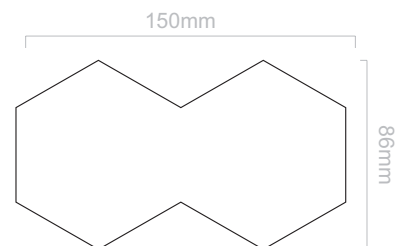

10% of Approximate Size
Screen print

SIDE 1

SIDE 2

INFLATION DETAILS
NOT TO SIZE

APPROXIMATE PANEL SIZE
NOT TO SIZE

BRANDING SPECIFICATION - Soccer Ball Promo - 117252

The design template can be customised to the required PMS colour.
 All 31 panels are printable - 1 panel will have the valve located in the middle of the panel.
 Inflation Details can be positioned anywhere on the product and is also fully custom in regards to the size, font and colour (to avoid additional print costs, we recommend using existing colours from the artwork).