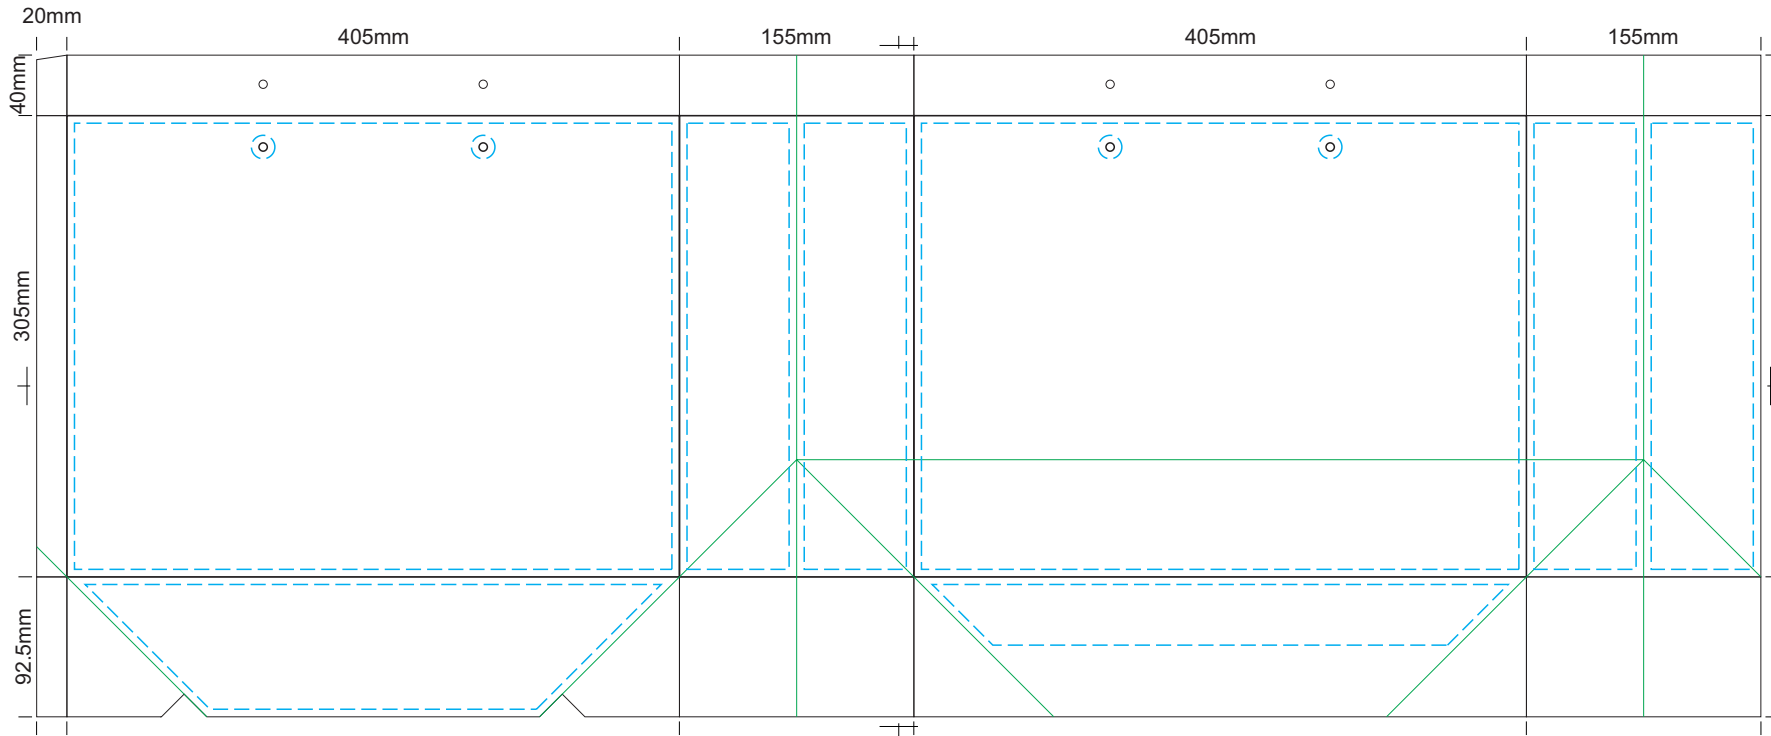

20% of Actual Size
Full Colour Template

Blue Line = The SIGNIFICANT PRINT AREA
(Keep all critical images & text within this box)
Black Line = Maximum print area
Green Line = Fold Lines